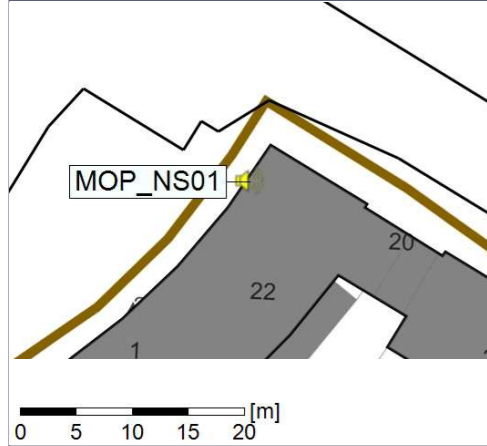

Plan View

Remarks

- Tegholmen

Noise Time Related Diagram

08/03/2022
09/03/2022

○○○ MOP_NS01

Project: Kronos Sydhavnen
Construction: Mozarts Plads
Location: N-V

Plan View