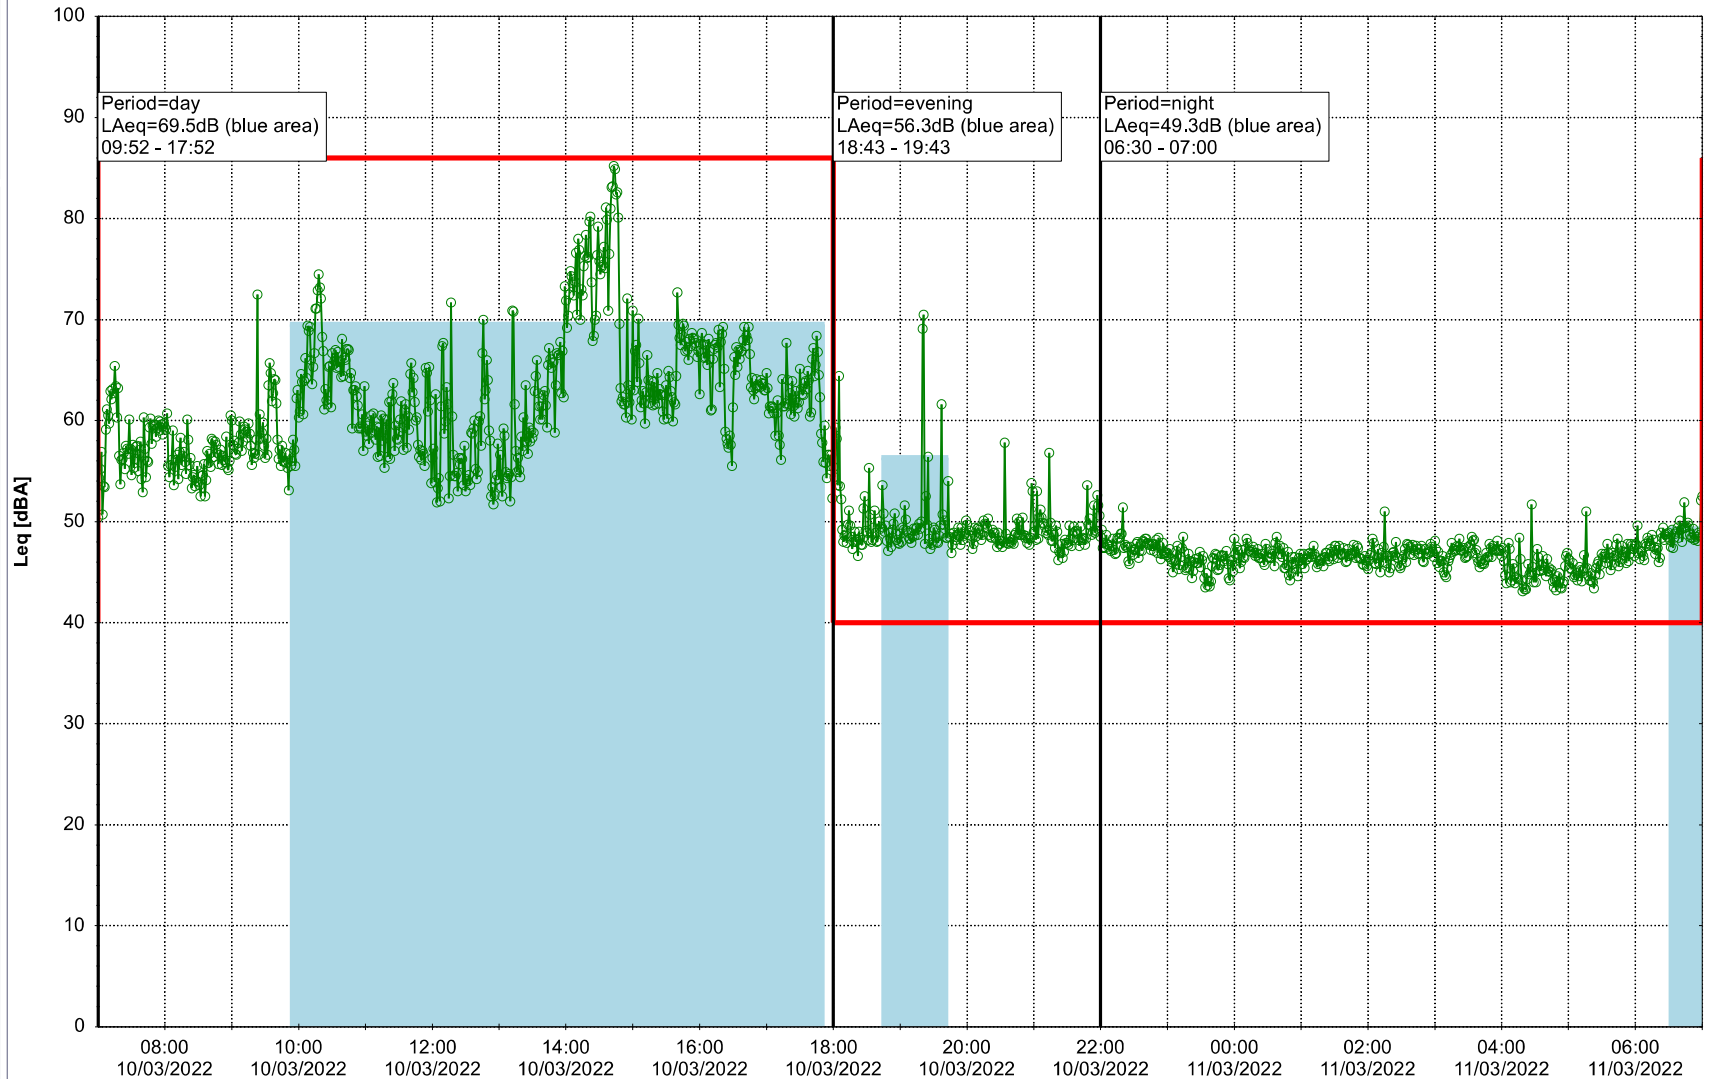

Remarks

...

Noise Time Related Diagram

09/03/2022
10/03/2022

○○○ MOP_NS01

Project: Kronos Sydhavnen
Construction: Mozarts Plads
Location: N-V

Plan View

Remarks

...

Noise Time Related Diagram

10/03/2022
11/03/2022

○○○○ MOP_NS01

Project: Kronos Sydhavnen
Construction: Mozarts Plads
Location: N-V

Plan View

Remarks

...

Noise Time Related Diagram

11/03/2022
12/03/2022

○○○ MOP_NS01

Project: Kronos Sydhavnen
Construction: Mozarts Plads
Location: N-V

Plan View

Remarks

...

Noise Time Related Diagram