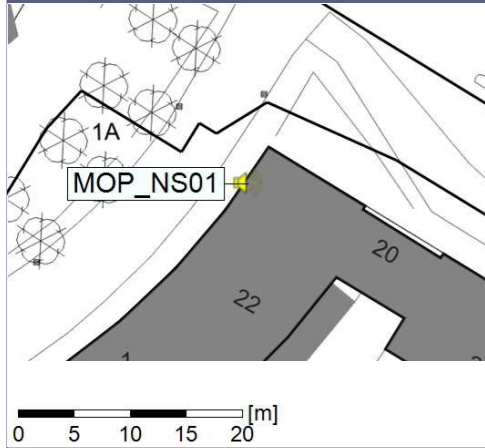

Project: Kronos Sydhavnen
Construction: Mozarts Plads
Location: N-V

Plan View