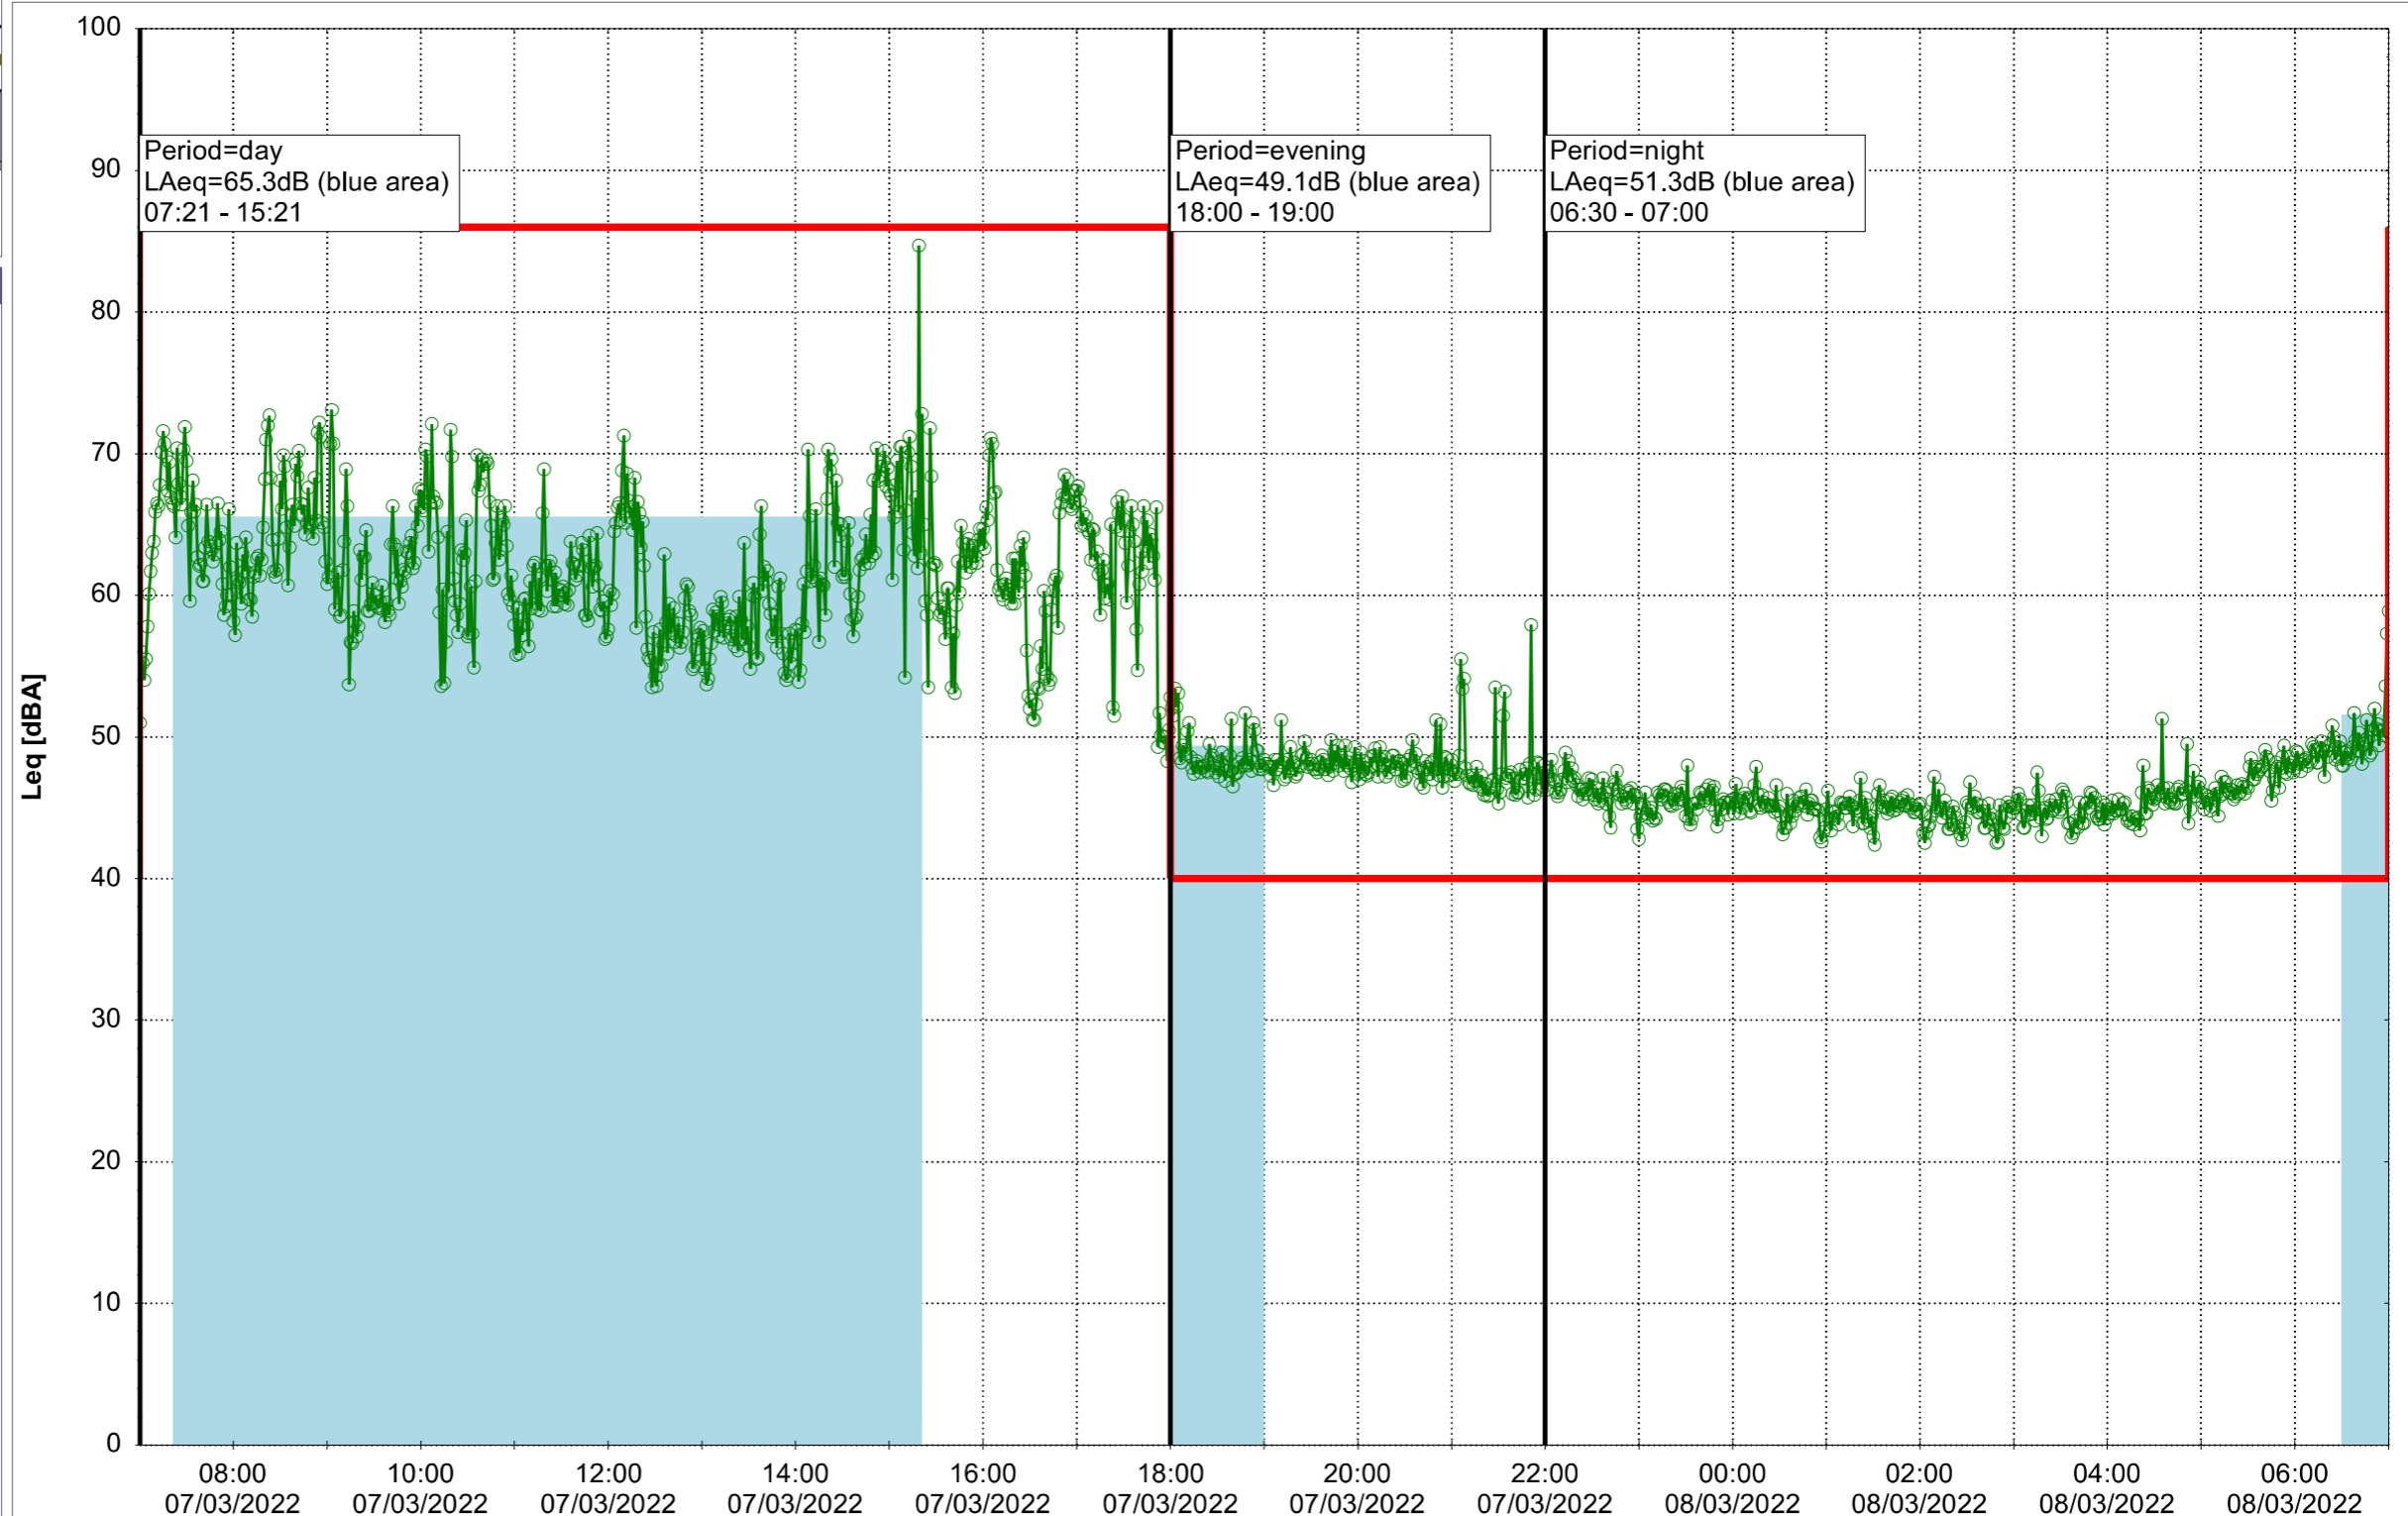

Project: Kronos Sydhavnen
Construction: Mozarts Plads
Location: N-V

Plan View

Remarks

...

Noise Time Related Diagram

07/03/2022
08/03/2022

○○○ MOP_NS01

Project: Kronos Sydhavnen
Construction: Mozarts Plads
Location: N-V

Plan View

Remarks

- Tegholmen

Noise Time Related Diagram

08/03/2022
09/03/2022

○○○ MOP_NS01

Project: Kronos Sydhavnen
Construction: Mozarts Plads
Location: N-V

Plan View

...

Noise Time Related Diagram

10/03/2022
11/03/2022

○○○○ MOP_NS01

Project: Kronos Sydhavnen
Construction: Mozarts Plads
Location: N-V

Plan View

Remarks

...

Noise Time Related Diagram

11/03/2022
12/03/2022

○○○ MOP_NS01

Project: Kronos Sydhavnen
Construction: Mozarts Plads
Location: N-V

Plan View

Remarks

...

Noise Time Related Diagram