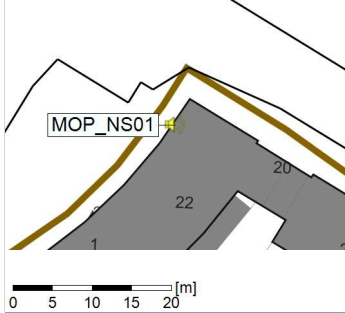

...

Noise Time Related Diagram

10/03/2022
11/03/2022

○○○○ MOP_NS01

Project: Kronos Sydhavnen
Construction: Mozarts Plads
Location: N-V

Plan View

Remarks

...