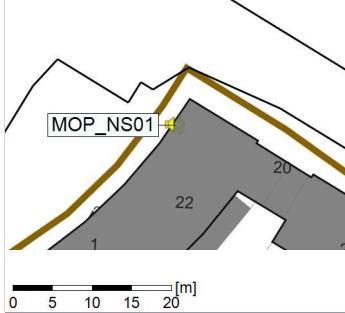

12/03/2022
13/03/2022

○○○○ MOP_NS01

Project: Kronos Sydhavnen
Construction: Mozarts Plads
Location: N-V

Plan View

Remarks

...

Noise Time Related Diagram

13/03/2022
14/03/2022