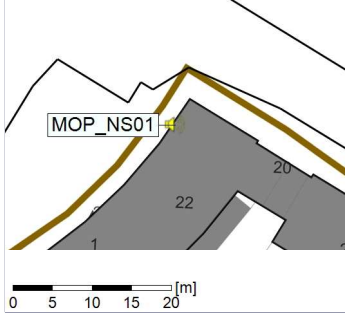

Remarks

...

Noise Time Related Diagram

09/03/2022
10/03/2022

○○○ MOP_NS01

Project: Kronos Sydhavnen
Construction: Mozarts Plads
Location: N-V

Plan View

Remarks