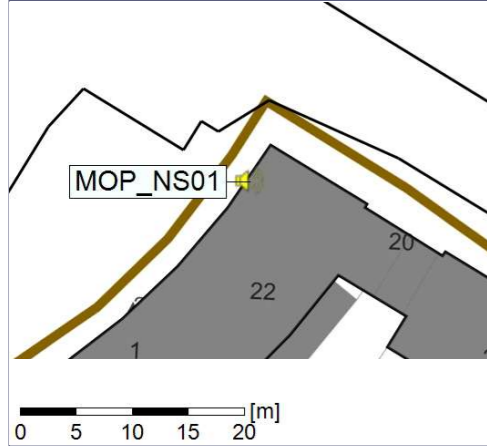

Project: Kronos Sydhavnen
Construction: Mozarts Plads
Location: N-V

Plan View

Remarks

...

Noise Time Related Diagram

07/03/2022
08/03/2022

○○○ MOP_NS01

Project: Kronos Sydhavnen
Construction: Mozarts Plads
Location: N-V

Plan View

Remarks

- Tegholmen

Noise Time Related Diagram

08/03/2022
09/03/2022

○○○ MOP_NS01

Project: Kronos Sydhavnen
Construction: Mozarts Plads
Location: N-V

Plan View