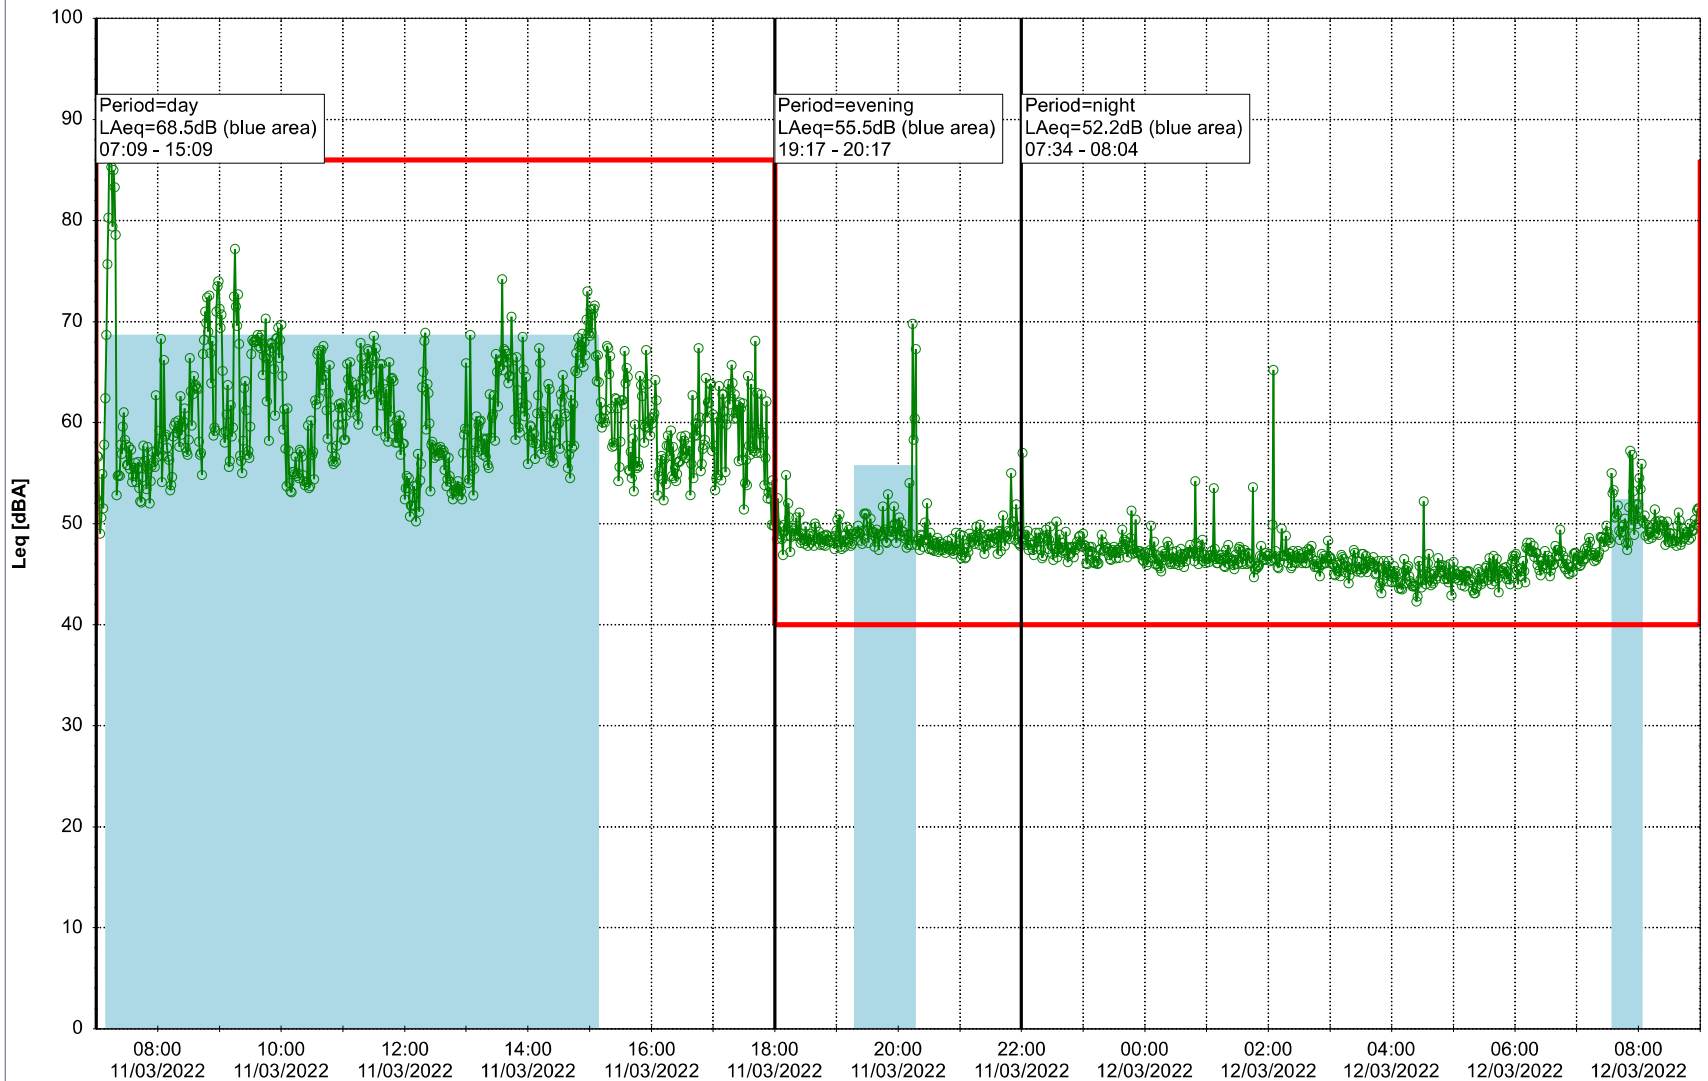

...

Noise Time Related Diagram

10/03/2022
11/03/2022

○○○○ MOP_NS01

Project: Kronos Sydhavnen
Construction: Mozarts Plads
Location: N-V

Plan View

Remarks

...

Noise Time Related Diagram

11/03/2022
12/03/2022

○○○ MOP_NS01

Project: Kronos Sydhavnen
Construction: Mozarts Plads
Location: N-V

Plan View

Remarks

...

Noise Time Related Diagram