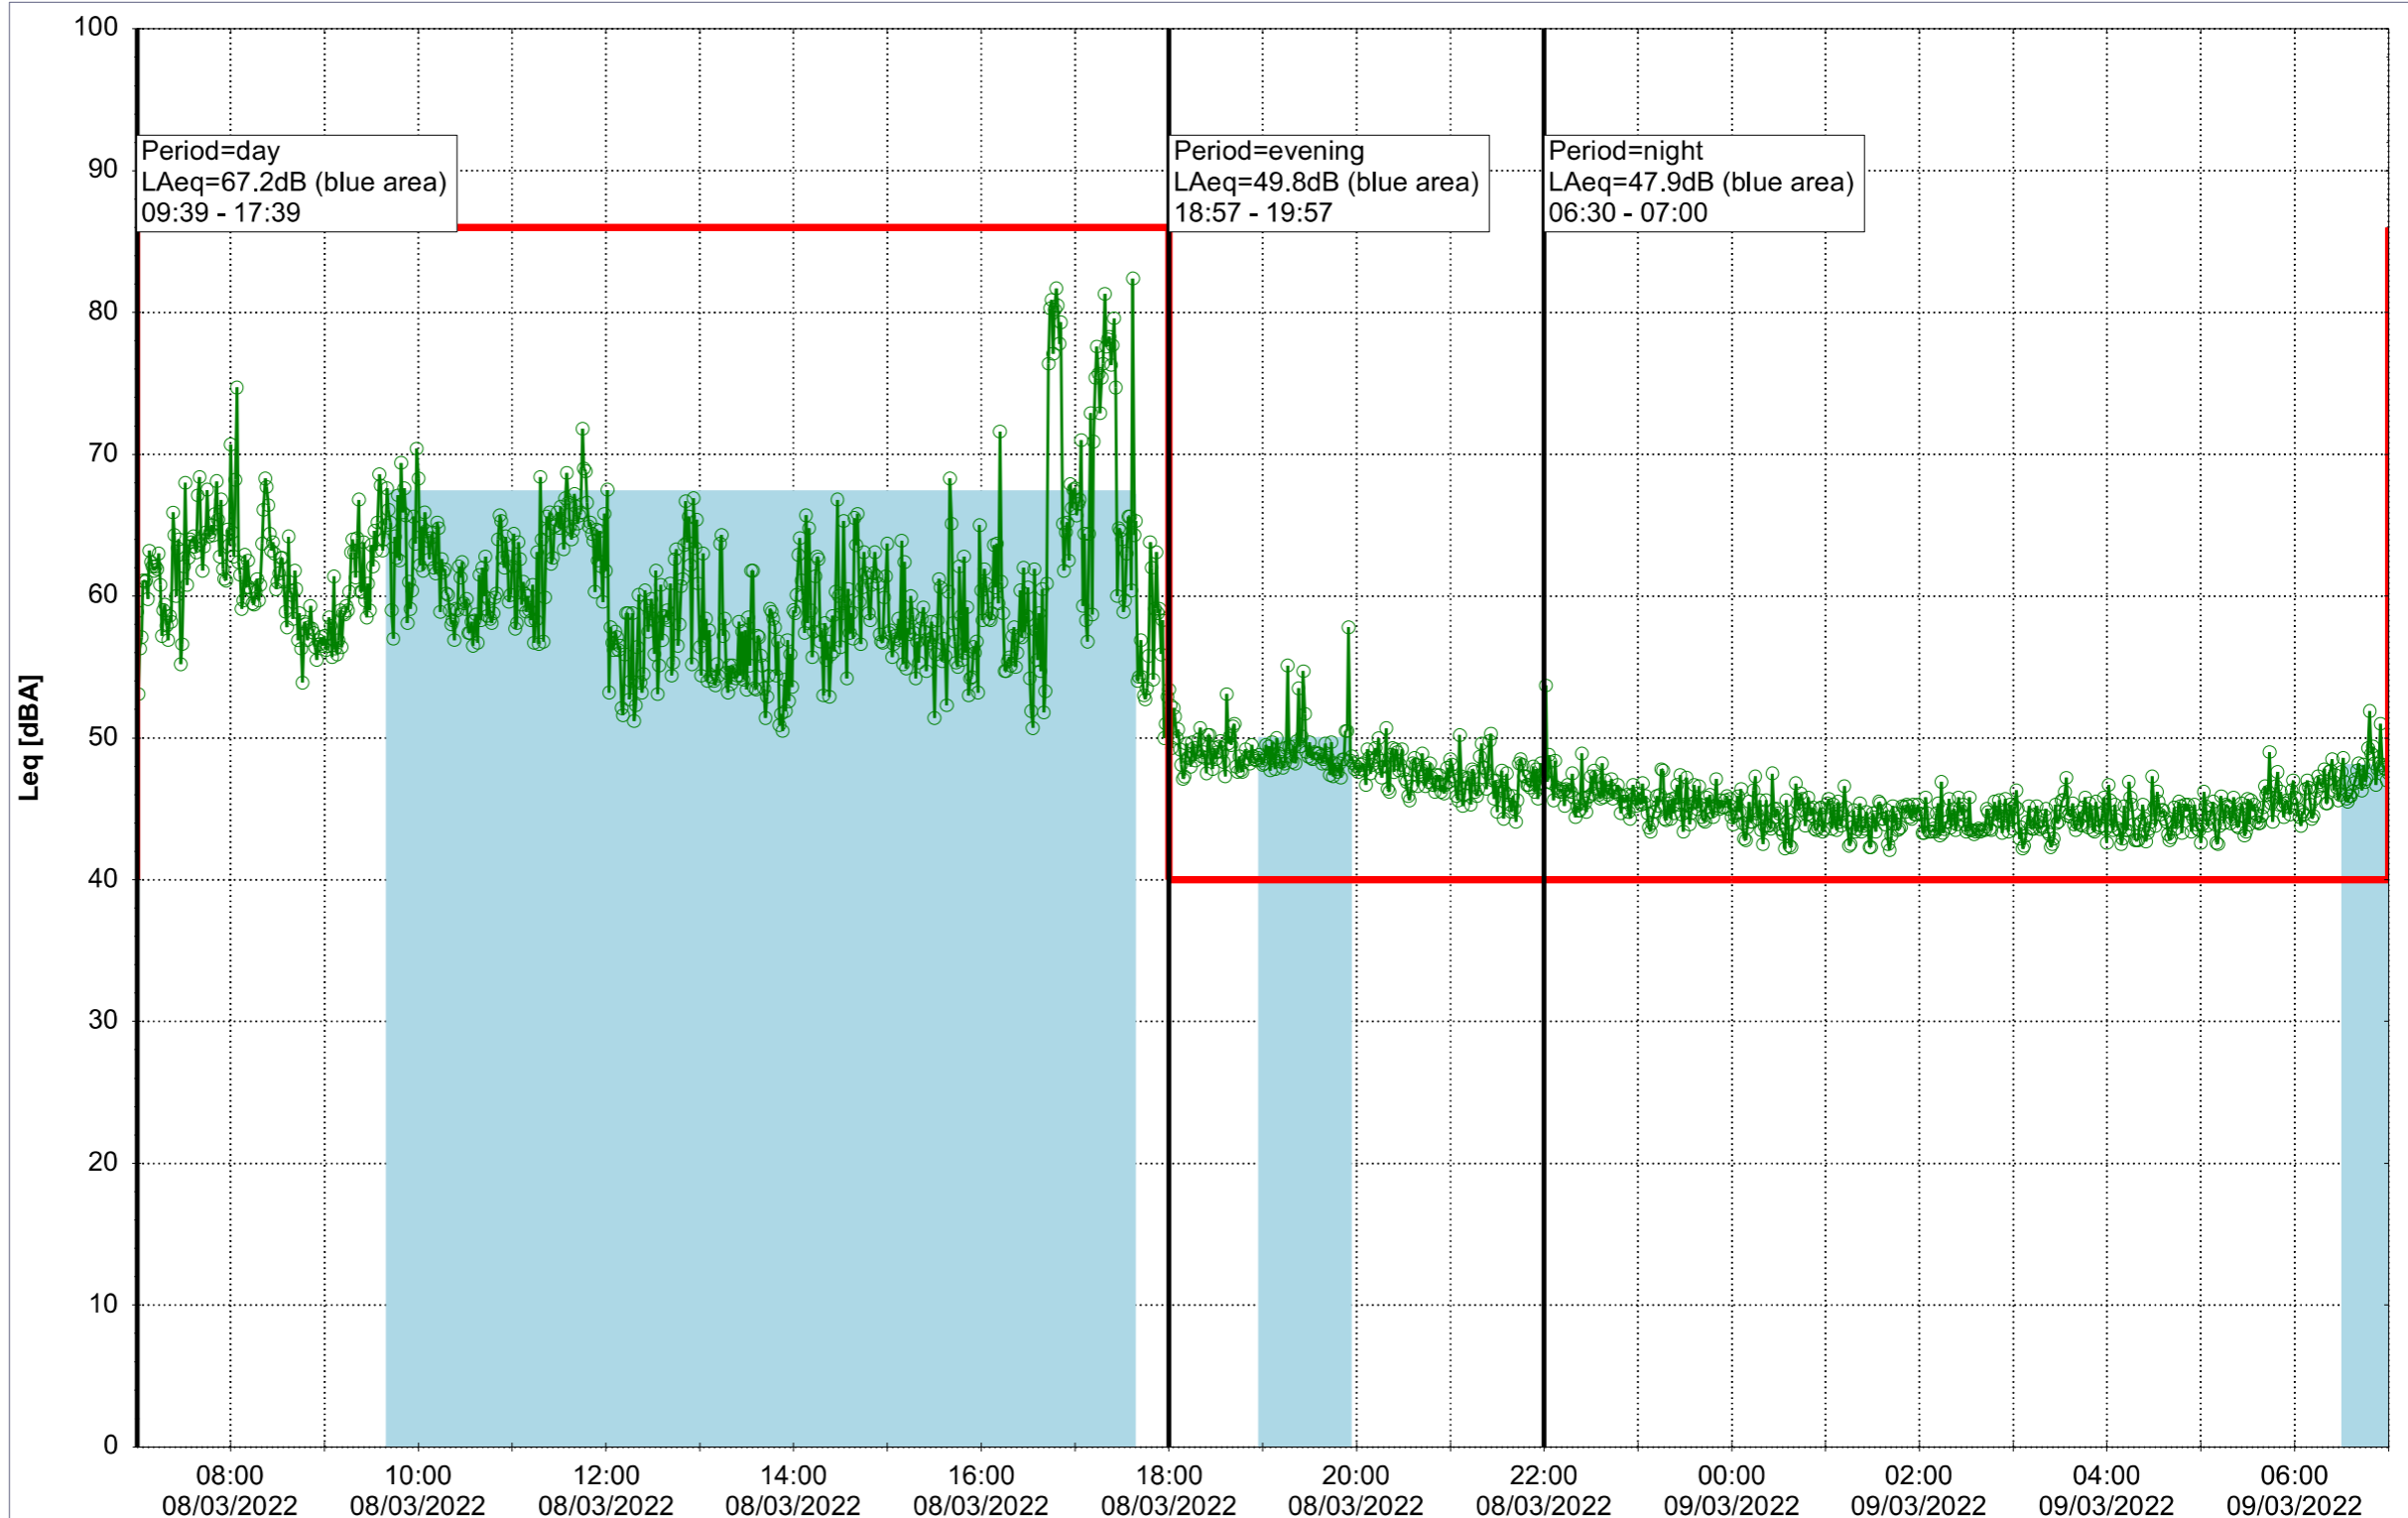

Plan View

Remarks

- Tegholmen

Noise Time Related Diagram

08/03/2022
09/03/2022

○○○ MOP_NS01

Project: Kronos Sydhavnen
Construction: Mozarts Plads
Location: N-V

Plan View

Remarks

...

Noise Time Related Diagram

09/03/2022
10/03/2022

○○○ MOP_NS01

Project: Kronos Sydhavnen
Construction: Mozarts Plads
Location: N-V

Plan View

Remarks

...

Noise Time Related Diagram

10/03/2022
11/03/2022

○○○○ MOP_NS01

Project: Kronos Sydhavnen
Construction: Mozarts Plads
Location: N-V

Plan View

Remarks

...

Noise Time Related Diagram

11/03/2022
12/03/2022

○○○ MOP_NS01

Project: Kronos Sydhavnen
Construction: Mozarts Plads
Location: N-V

Plan View

Remarks

...

Noise Time Related Diagram