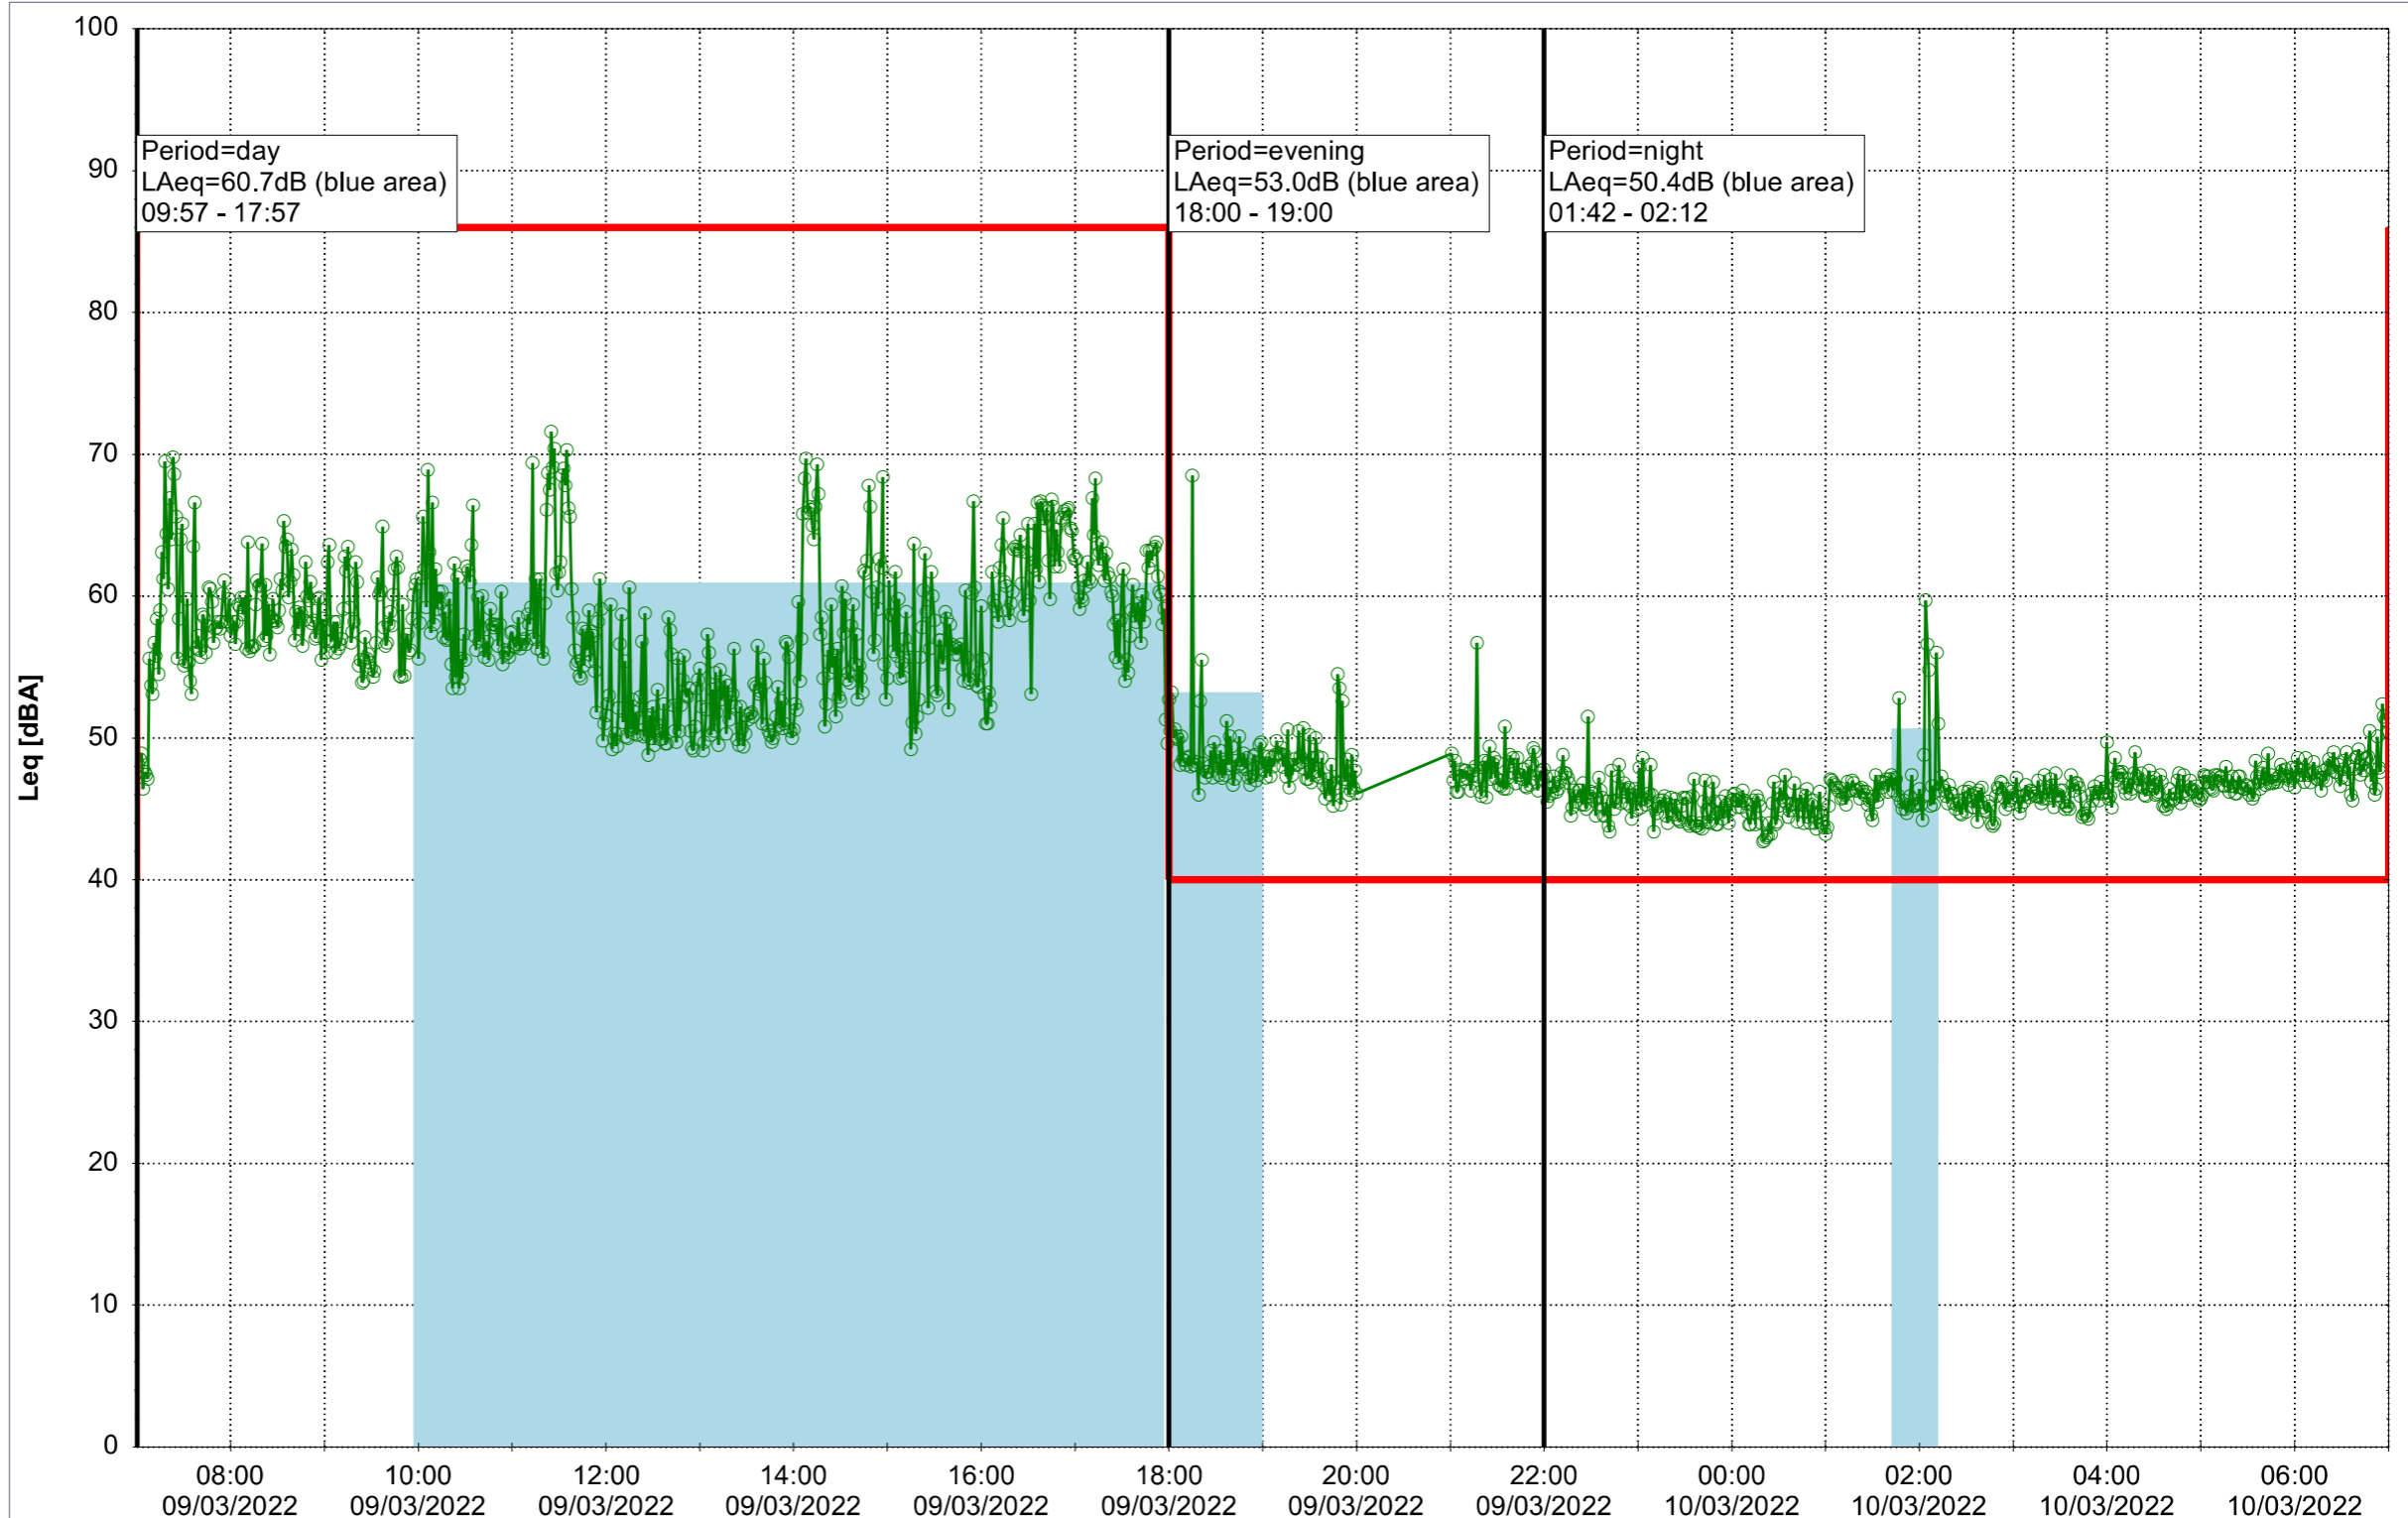

Plan View

Remarks

- Tegholmen

Noise Time Related Diagram

08/03/2022
09/03/2022

○○○ MOP_NS01

Project: Kronos Sydhavnen
Construction: Mozarts Plads
Location: N-V

Plan View

Remarks

...

Noise Time Related Diagram

09/03/2022
10/03/2022

○○○ MOP_NS01

Project: Kronos Sydhavnen
Construction: Mozarts Plads
Location: N-V

Plan View

Remarks

...

Noise Time Related Diagram

10/03/2022
11/03/2022

○○○○ MOP_NS01

Project: Kronos Sydhavnen
Construction: Mozarts Plads
Location: N-V

Plan View

Remarks

...

Noise Time Related Diagram

11/03/2022
12/03/2022

○○○ MOP_NS01

Project: Kronos Sydhavnen
Construction: Mozarts Plads
Location: N-V

Plan View

Remarks

...

Noise Time Related Diagram