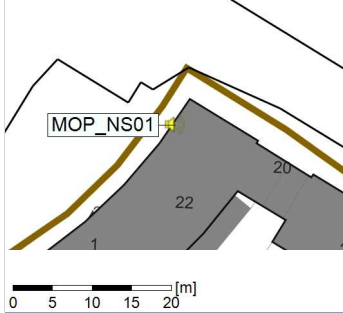

Noise Time Related Diagram

11/03/2022
12/03/2022

○○○ MOP_NS01

Project: Kronos Sydhavnen
Construction: Mozarts Plads
Location: N-V

Plan View

Remarks

...

Noise Time Related Diagram