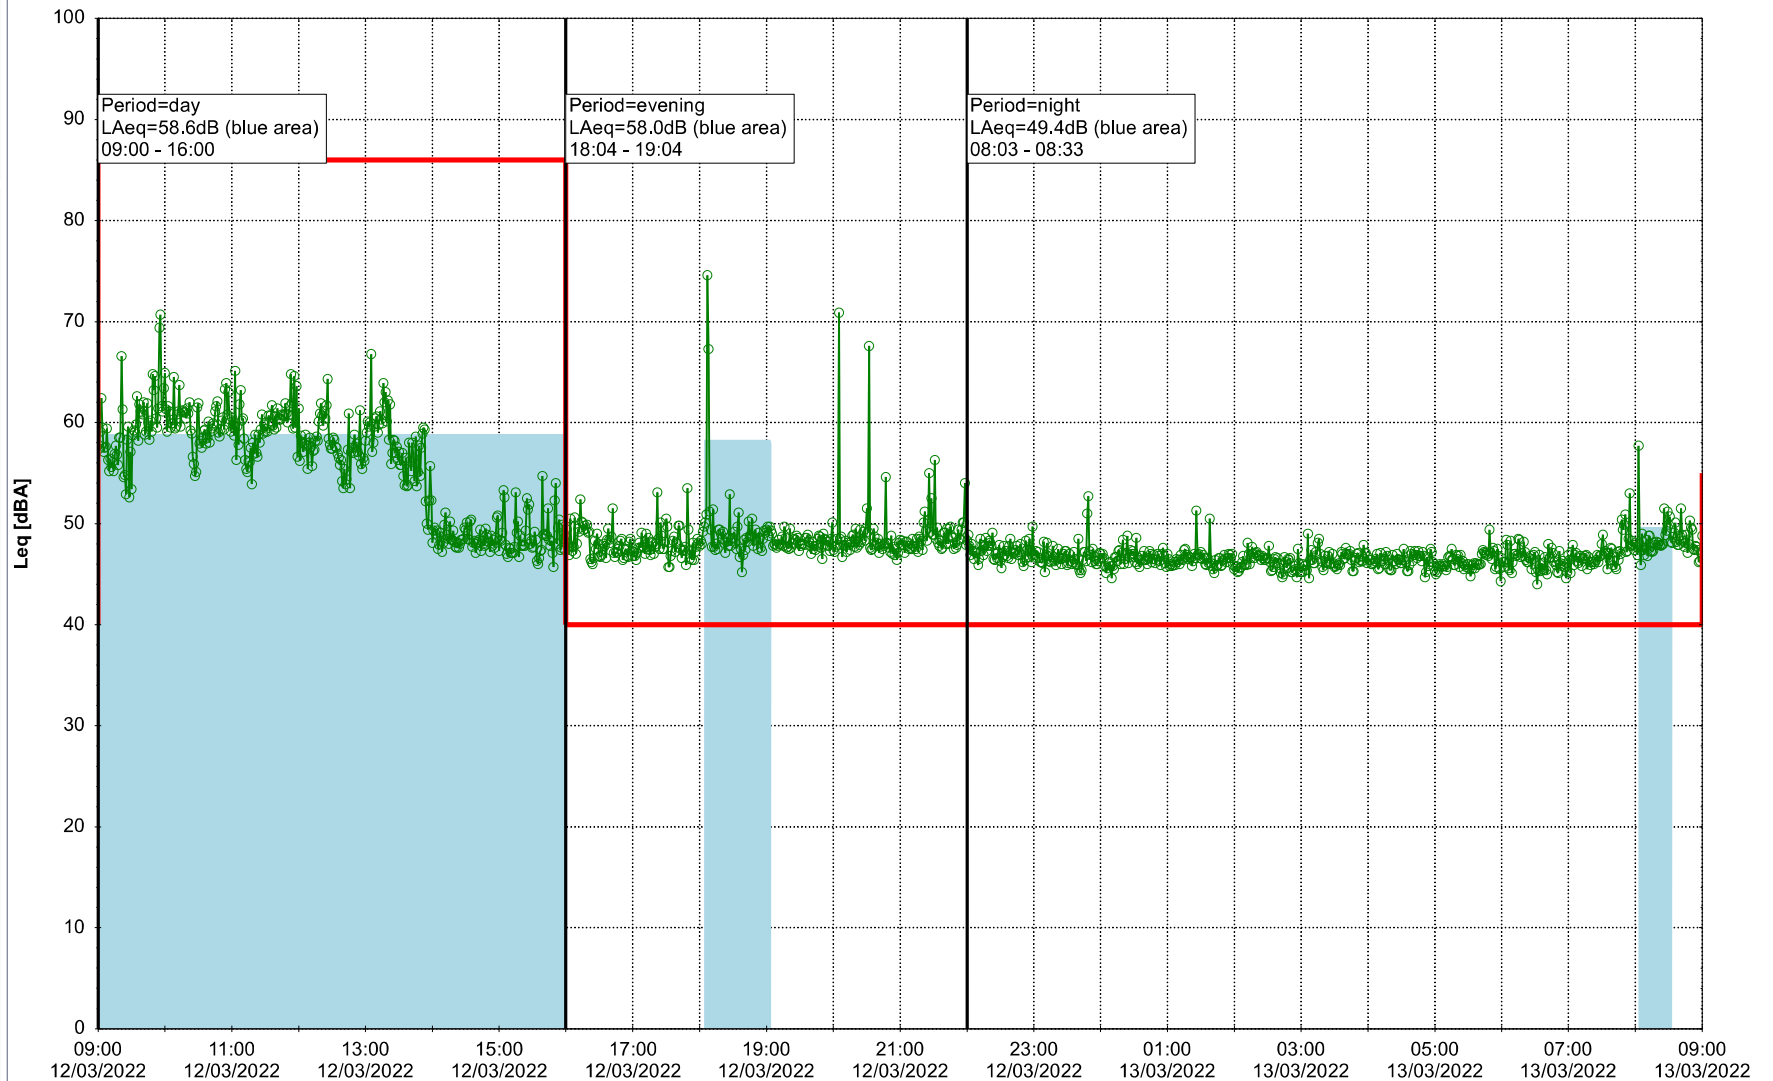

Noise Time Related Diagram

12/03/2022
13/03/2022

○○○○ MOP_NS01