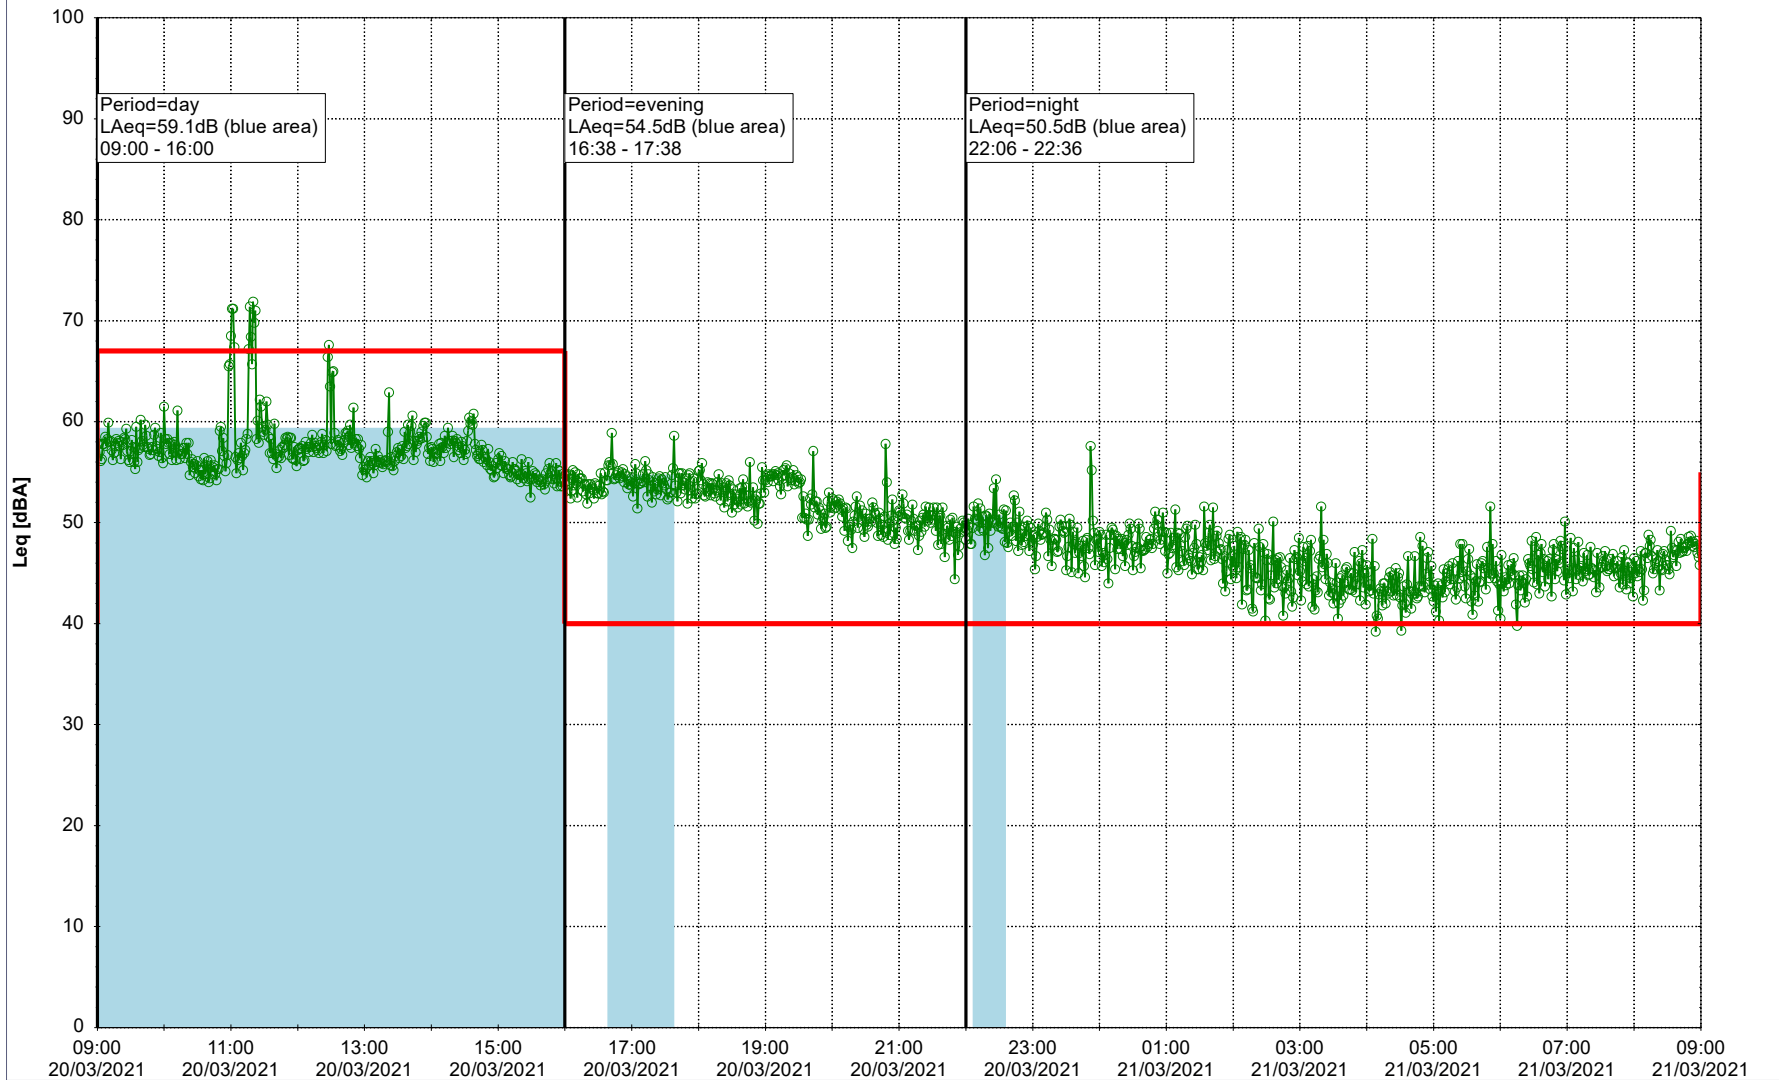

Remarks

...

Noise Time Related Diagram

19/03/2021
20/03/2021

○○○○ SLU_NS01

Project: Kronos Sydhavnen
Construction: Sluseholmen
Location: N-V

Plan View

Remarks

...

Noise Time Related Diagram

20/03/2021
21/03/2021

○○○ SLU_NS01

Project: Kronos Sydhavnen
Construction: Sluseholmen
Location: N-V

Plan View

Remarks

- Tegholmen