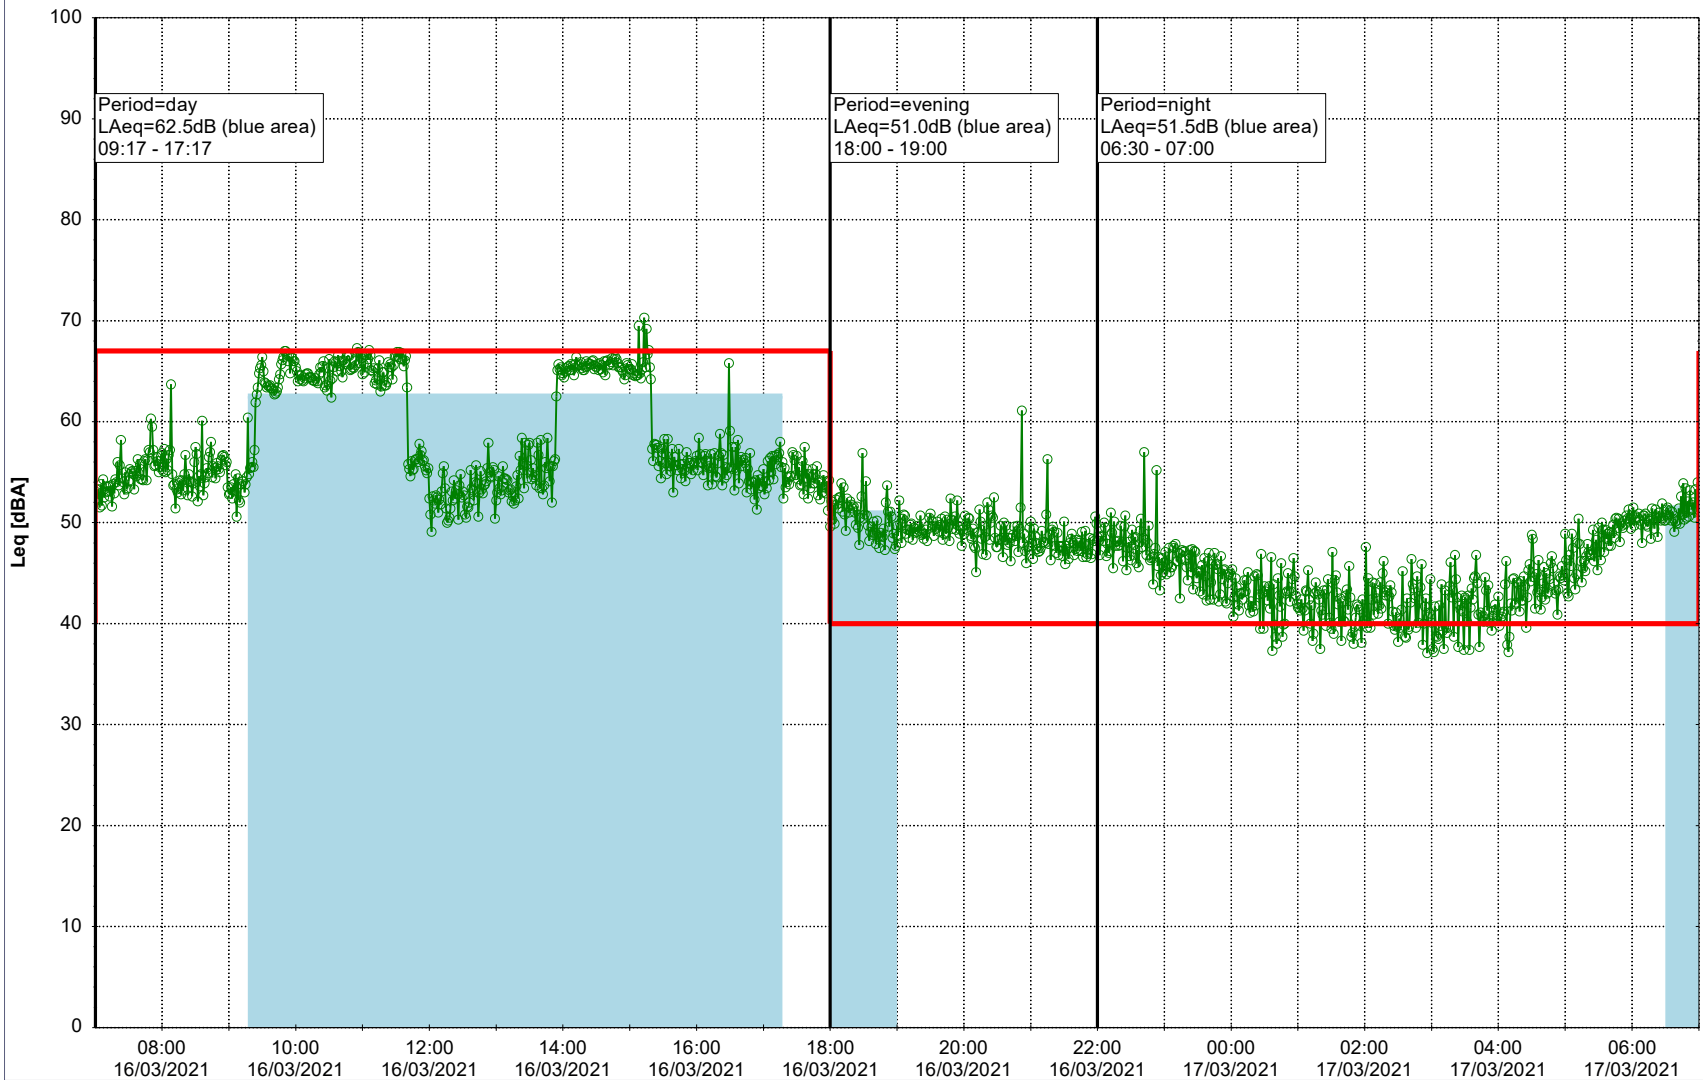

Plan View

Remarks

...

Noise Time Related Diagram

16/03/2021
17/03/2021

○○○○ SLU_NS01

Project: Kronos Sydhavnen
Construction: Sluseholmen
Location: N-V

Plan View

0 5 10 15 20 [m]

Remarks

...

Noise Time Related Diagram

17/03/2021
18/03/2021

○○○○ SLU_NS01

Project: Kronos Sydhavnen
Construction: Sluseholmen
Location: N-V

Plan View

Remarks

- Ørsted Værket

Noise Time Related Diagram

18/03/2021
19/03/2021

○○○ SLU_NS01

Project: Kronos Sydhavnen
Construction: Sluseholmen
Location: N-V

Plan View

0 5 10 15 20 [m]

...

Noise Time Related Diagram

20/03/2021
21/03/2021

○○○ SLU_NS01

Project: Kronos Sydhavnen
Construction: Sluseholmen
Location: N-V

Plan View

Remarks

- Tegholmen