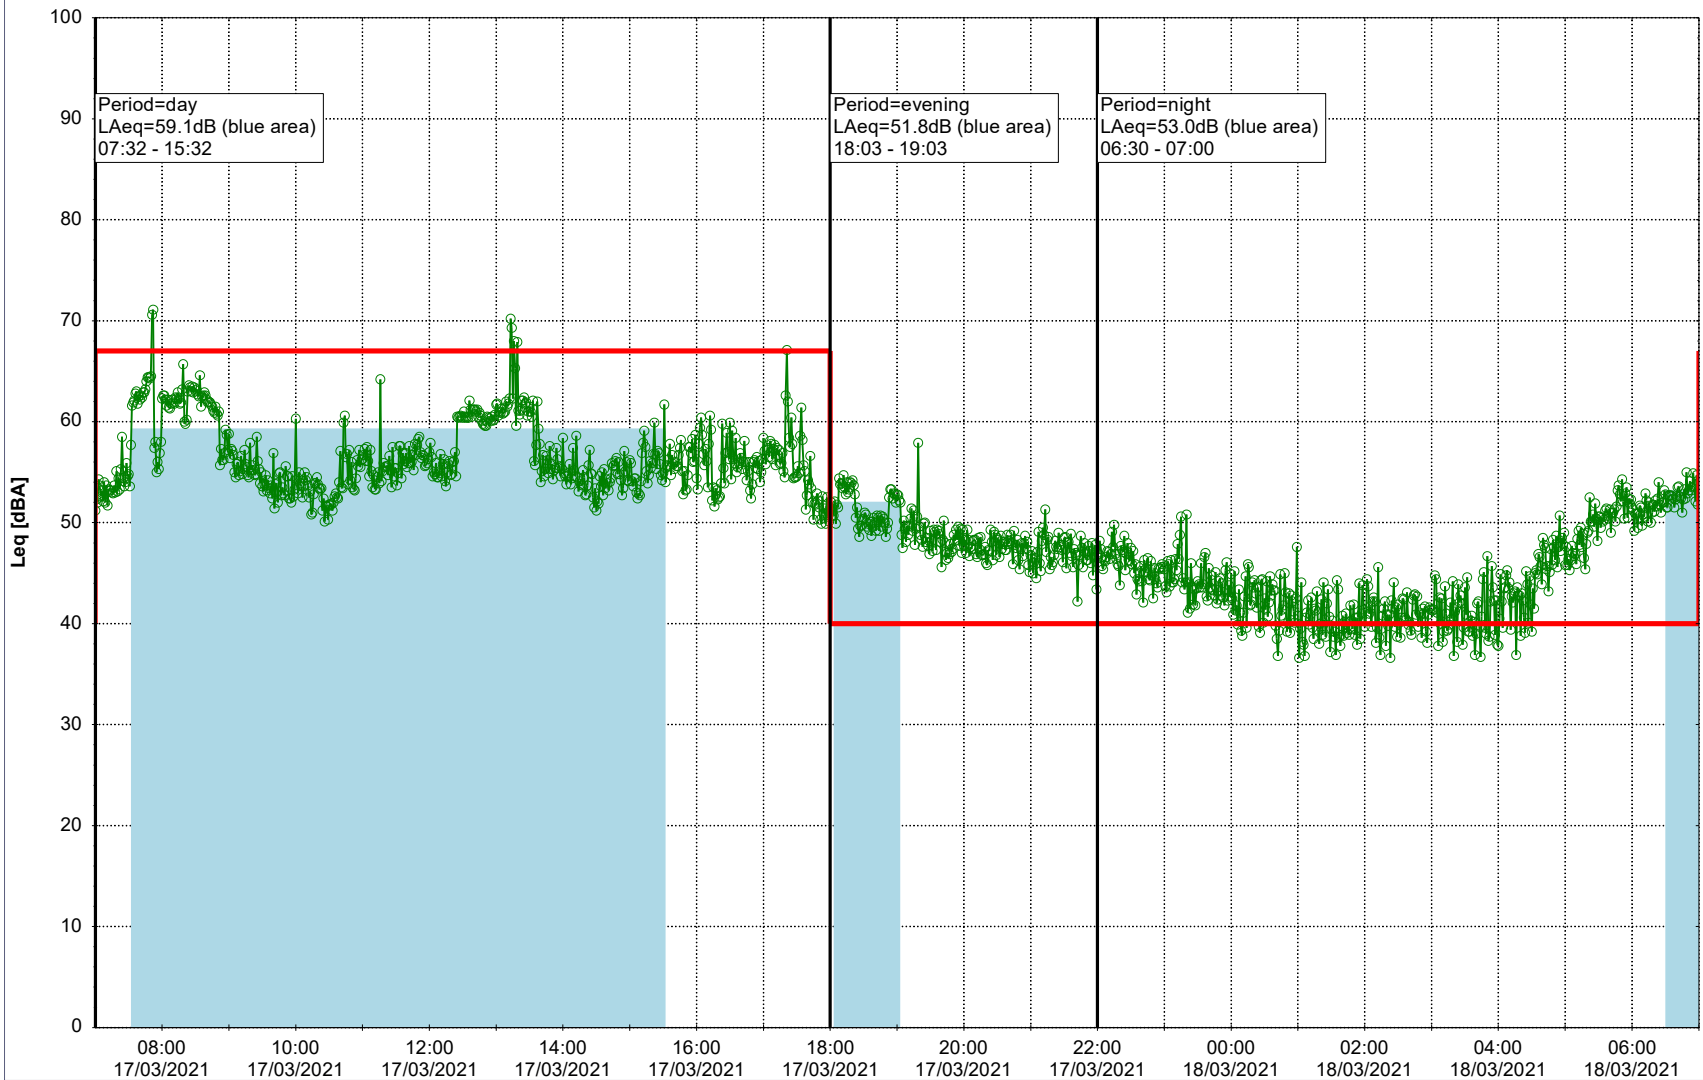

0 5 10 15 20 [m]

Remarks

...

Noise Time Related Diagram

17/03/2021
18/03/2021

○○○○ SLU_NS01

Project: Kronos Sydhavnen
Construction: Sluseholmen
Location: N-V

Plan View

Remarks

- Ørsted Værket

Noise Time Related Diagram

18/03/2021
19/03/2021

○○○ SLU_NS01

Project: Kronos Sydhavnen
Construction: Sluseholmen
Location: N-V

Plan View

0 5 10 15 20 [m]

...

Noise Time Related Diagram

20/03/2021
21/03/2021

○○○ SLU_NS01

Project: Kronos Sydhavnen
Construction: Sluseholmen
Location: N-V

Plan View

Remarks

- Tegholmen