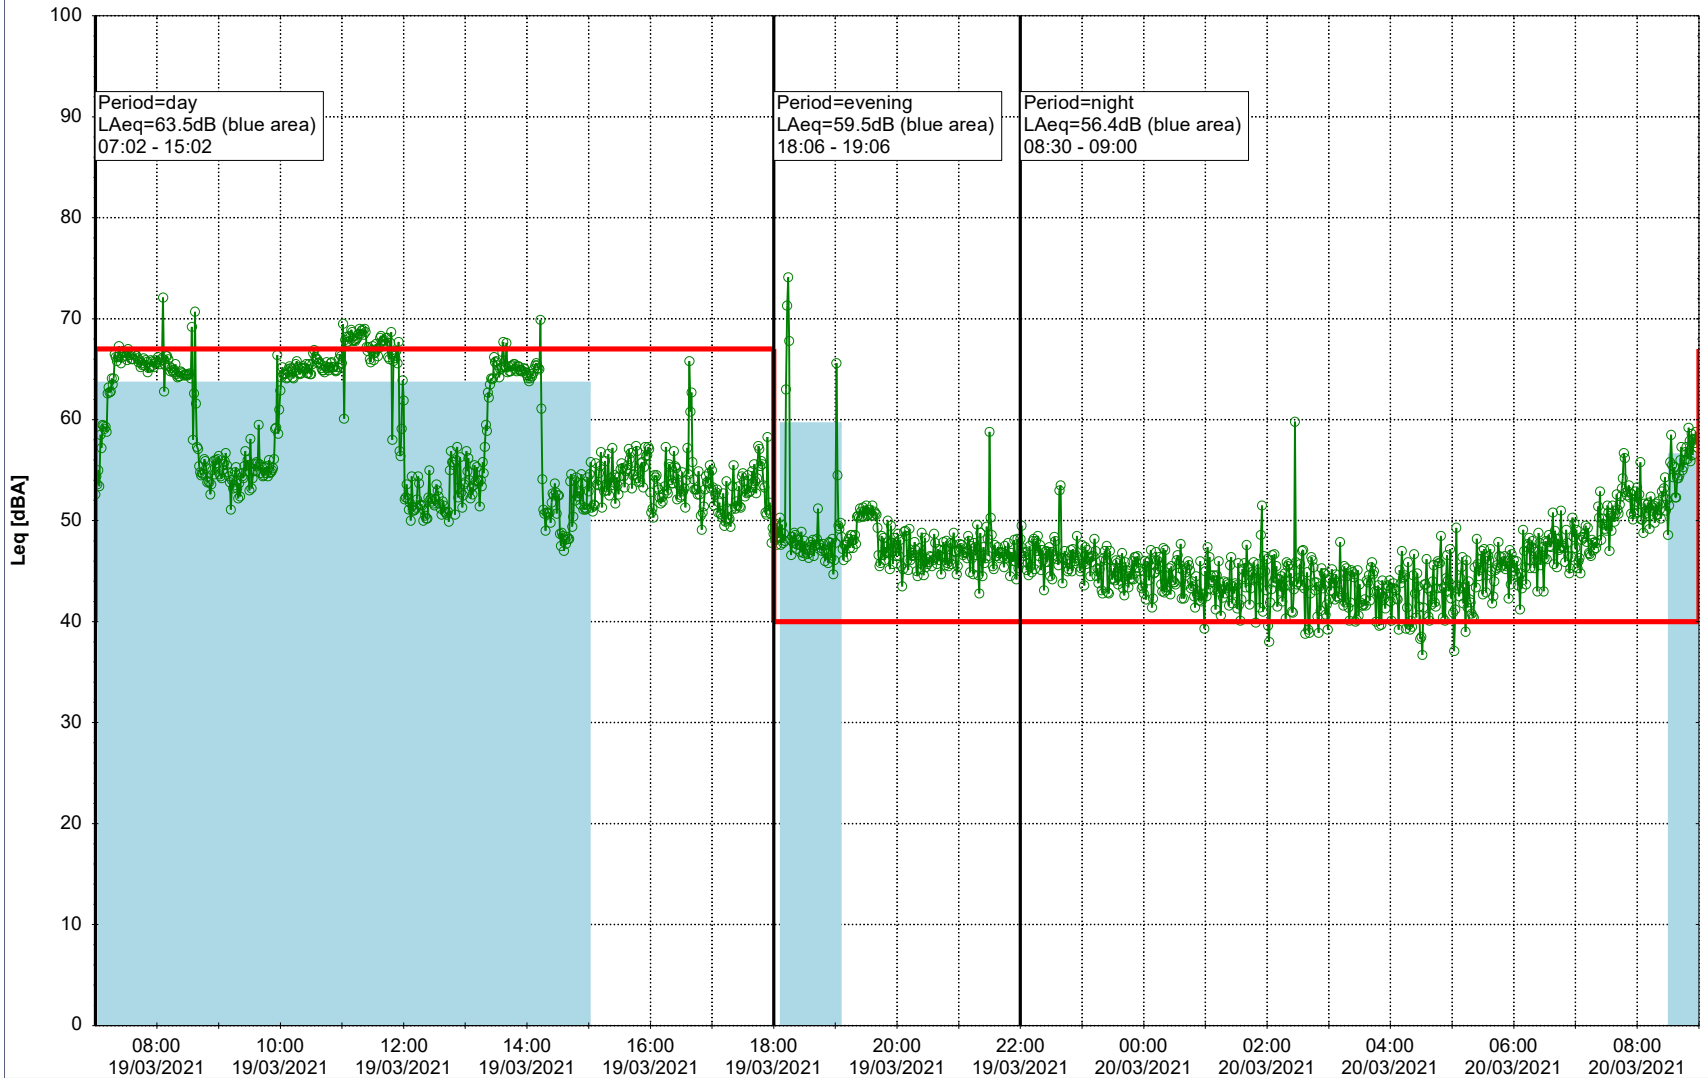

Remarks

- Ørsted Værket

Noise Time Related Diagram

18/03/2021
19/03/2021

○○○ SLU_NS01

Project: Kronos Sydhavnen
Construction: Sluseholmen
Location: N-V

Plan View

0 5 10 15 20 [m]

Remarks

...

Noise Time Related Diagram

19/03/2021
20/03/2021

○○○○ SLU_NS01

Project: Kronos Sydhavnen
Construction: Sluseholmen
Location: N-V

Plan View

Remarks

...

Noise Time Related Diagram

20/03/2021
21/03/2021

○○○ SLU_NS01

Project: Kronos Sydhavnen
Construction: Sluseholmen
Location: N-V

Plan View

Remarks

- Tegholmen