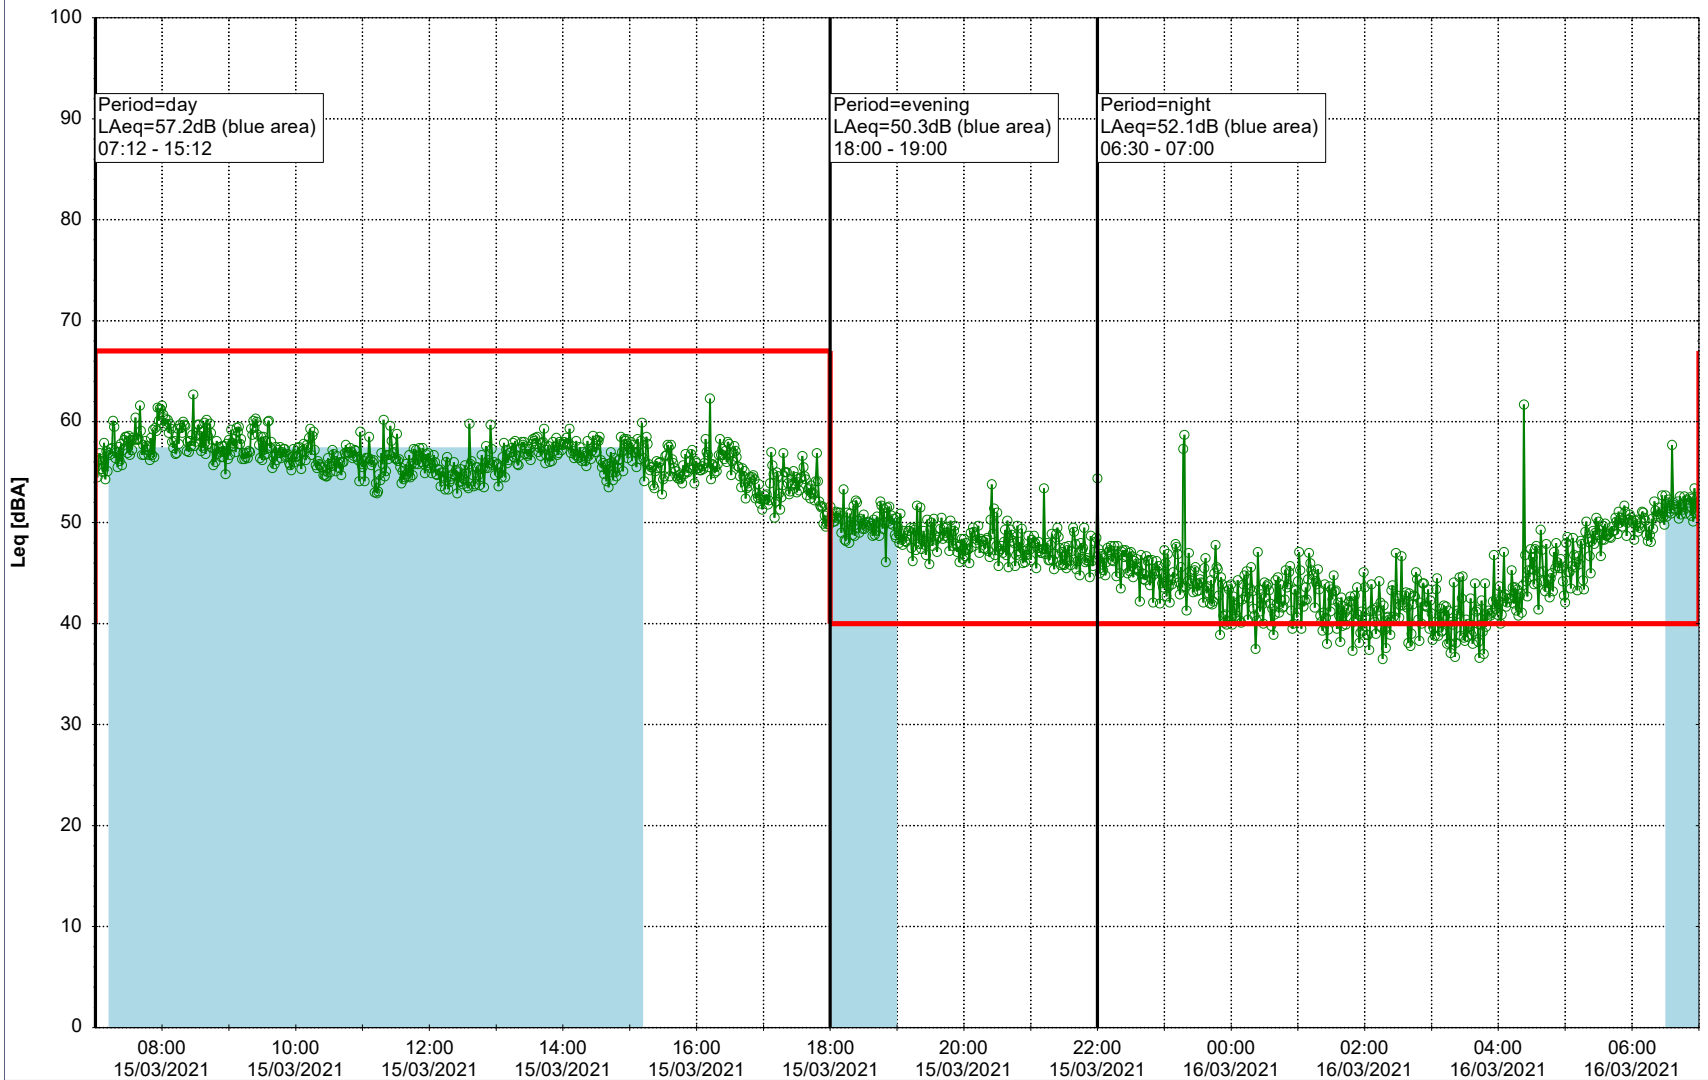

Project: Kronos Sydhavnen
Construction: Sluseholmen
Location: N-V

Plan View

Remarks

...

Noise Time Related Diagram

15/03/2021
16/03/2021

○○○ SLU_NS01

Project: Kronos Sydhavnen
Construction: Sluseholmen
Location: N-V

Plan View

Remarks

...

Noise Time Related Diagram

16/03/2021
17/03/2021

○○○○ SLU_NS01

Project: Kronos Sydhavnen
Construction: Sluseholmen
Location: N-V

Plan View

0 5 10 15 20 [m]

Remarks

...

Noise Time Related Diagram

17/03/2021
18/03/2021

○○○○ SLU_NS01

Project: Kronos Sydhavnen
Construction: Sluseholmen
Location: N-V

Plan View

...

Noise Time Related Diagram

20/03/2021
21/03/2021

○○○ SLU_NS01

Project: Kronos Sydhavnen
Construction: Sluseholmen
Location: N-V

Plan View

Remarks

- Tegholmen