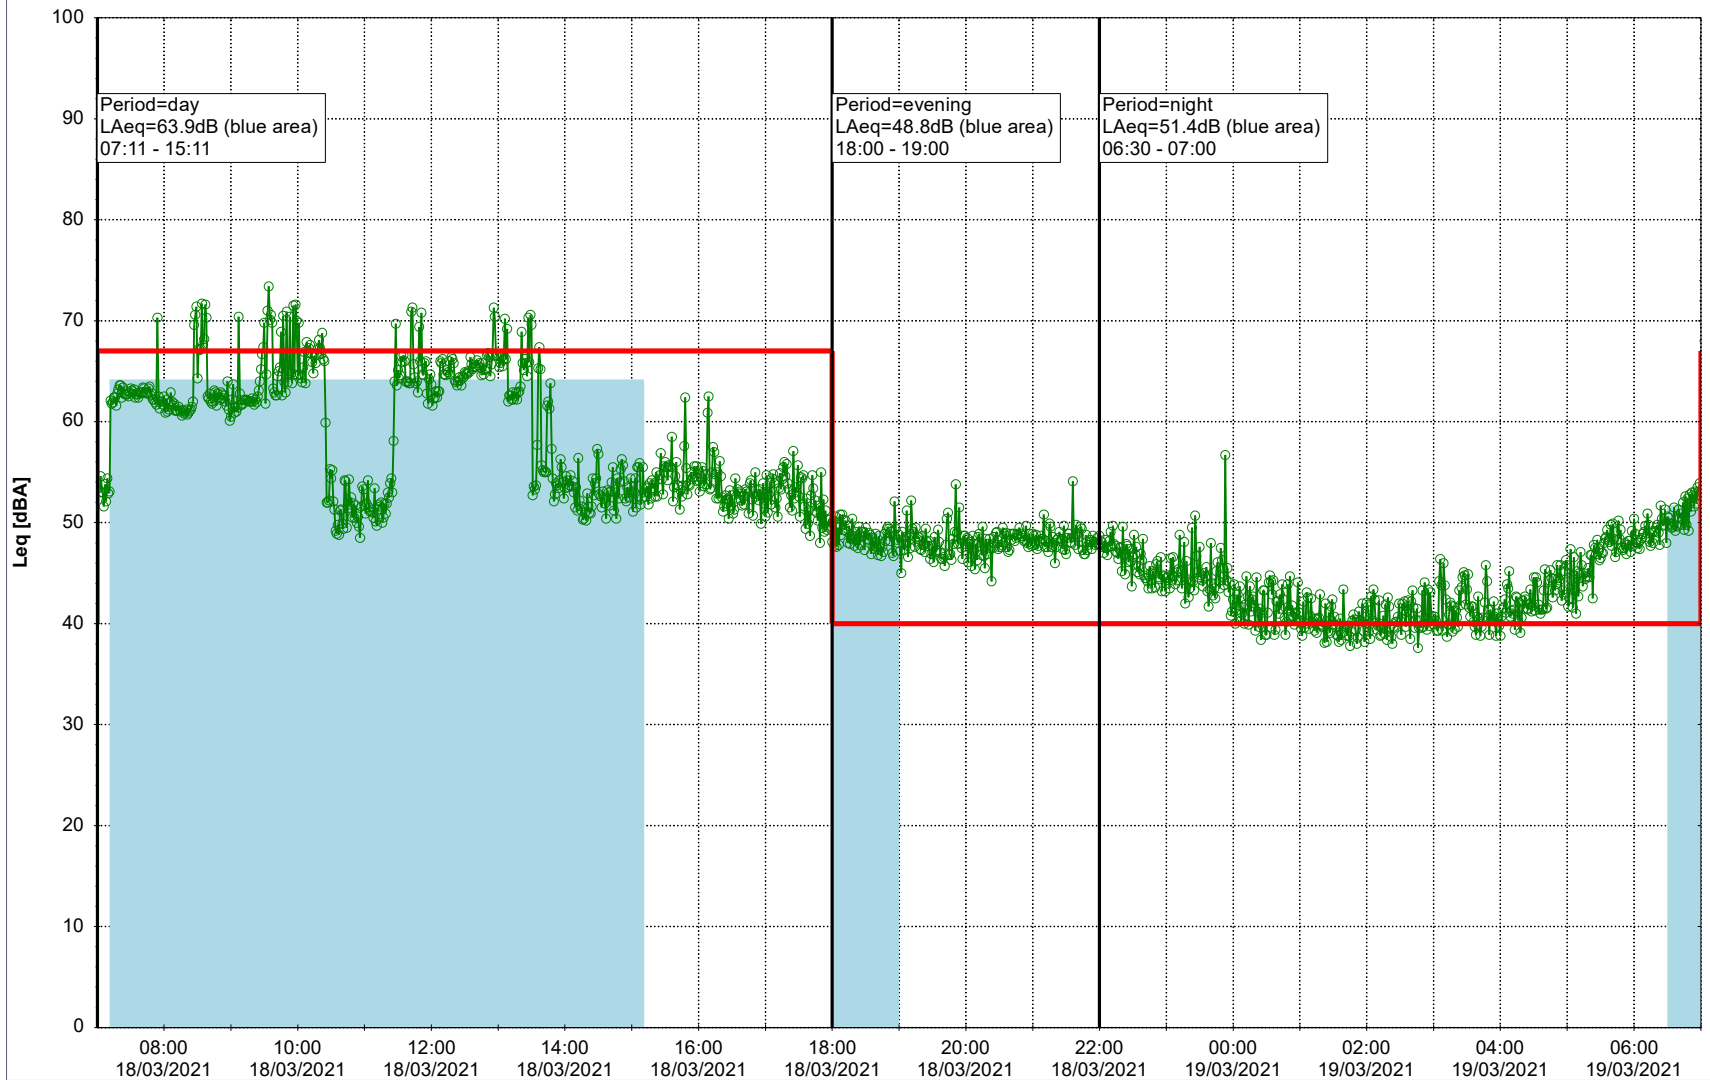

0 5 10 15 20 [m]

Remarks

...

Noise Time Related Diagram

17/03/2021
18/03/2021

○○○○ SLU_NS01

Project: Kronos Sydhavnen
Construction: Sluseholmen
Location: N-V

Plan View

Remarks

- Ørsted Værket

Noise Time Related Diagram

18/03/2021
19/03/2021

○○○ SLU_NS01

Project: Kronos Sydhavnen
Construction: Sluseholmen
Location: N-V

Plan View

0 5 10 15 20 [m]