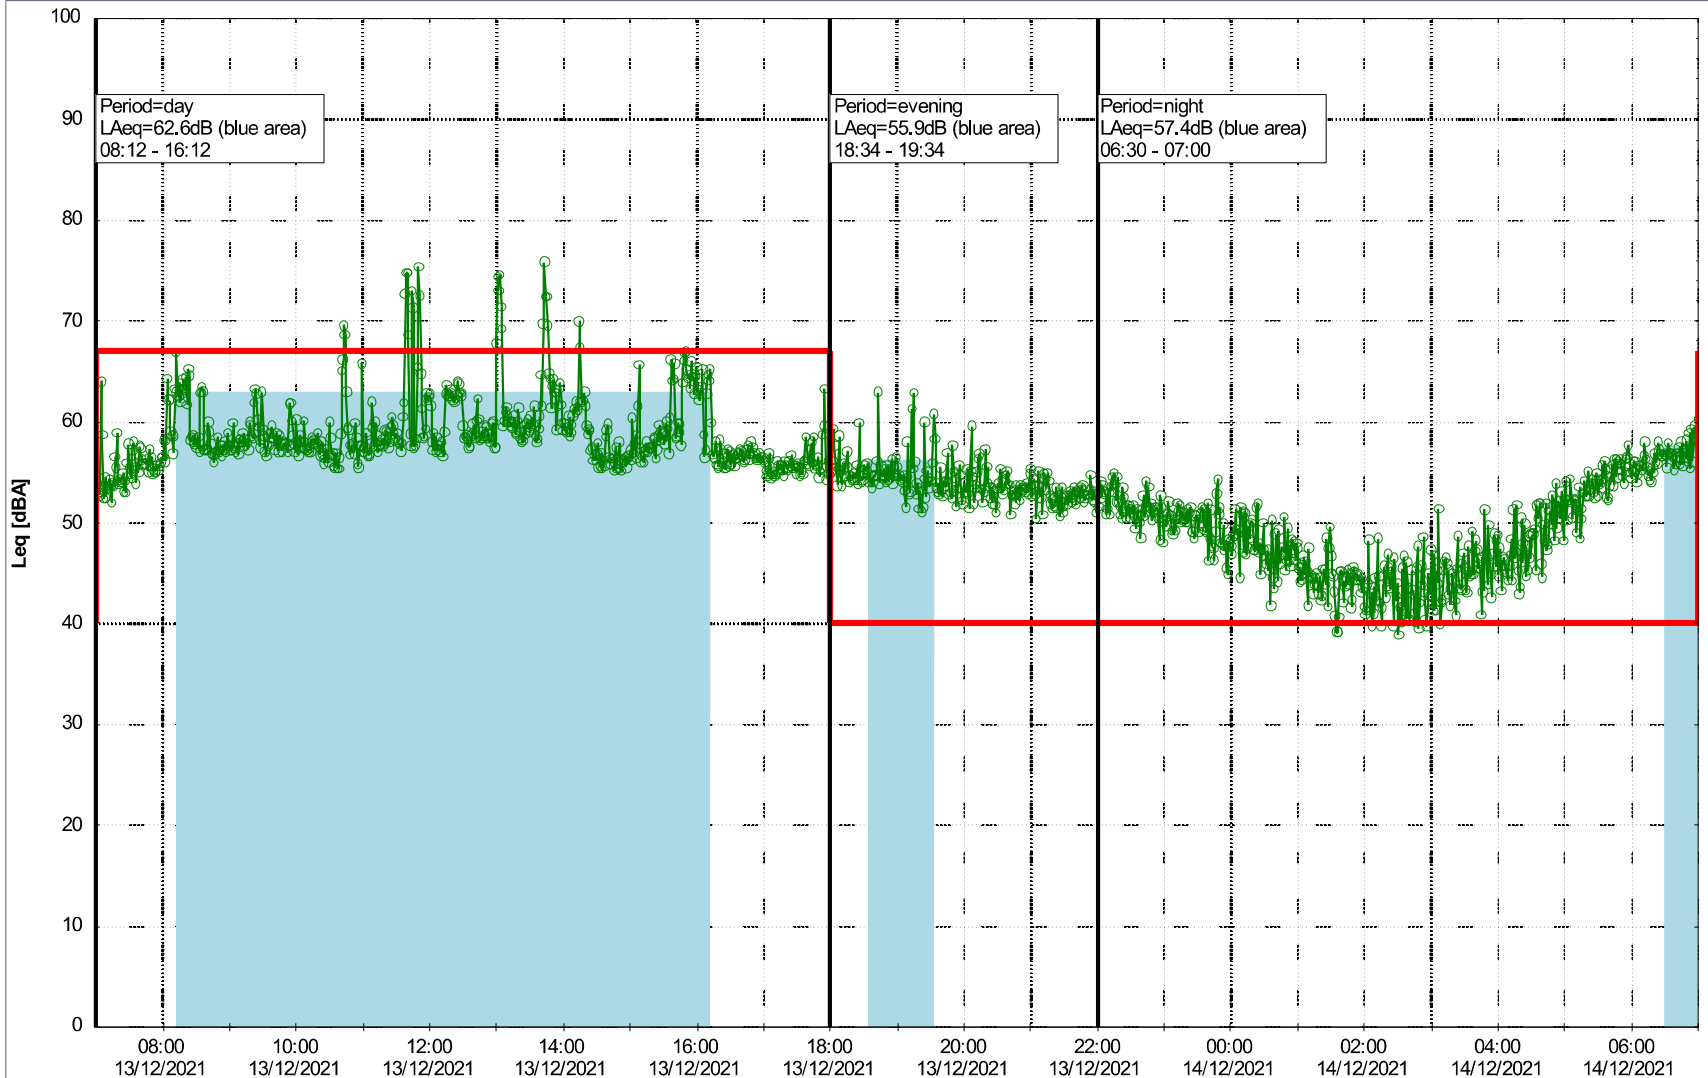

Project: Kronos Sydhavnen
Construction: Sluseholmen
Location: N-V

Plan View

Noise Time Related Diagram

13/12/2021
14/12/2021

SLU_NS01

Remarks

...

Project: Kronos Sydhavnen
Construction: Sluseholmen
Location: N-V

Plan View

Noise Time Related Diagram

14/12/2021
15/12/2021

oooo SLU_NS01

Remarks

...

Project: Kronos Sydhavnen
Construction: Sluseholmen
Location: N-V

Plan View

...

Noise Time Related Diagram

16/12/2021
17/12/2021

○○○○ SLU_NS01

Project: Kronos Sydhavnen
Construction: Sluseholmen
Location: N-V

Plan View

Noise Time Related Diagram

17/12/2021
18/12/2021

Remarks

...

Project: Kronos Sydhavnen
Construction: Sluseholmen
Location: N-V

Plan View

Remarks

...

Noise Time Related Diagram

19/12/2021
20/12/2021