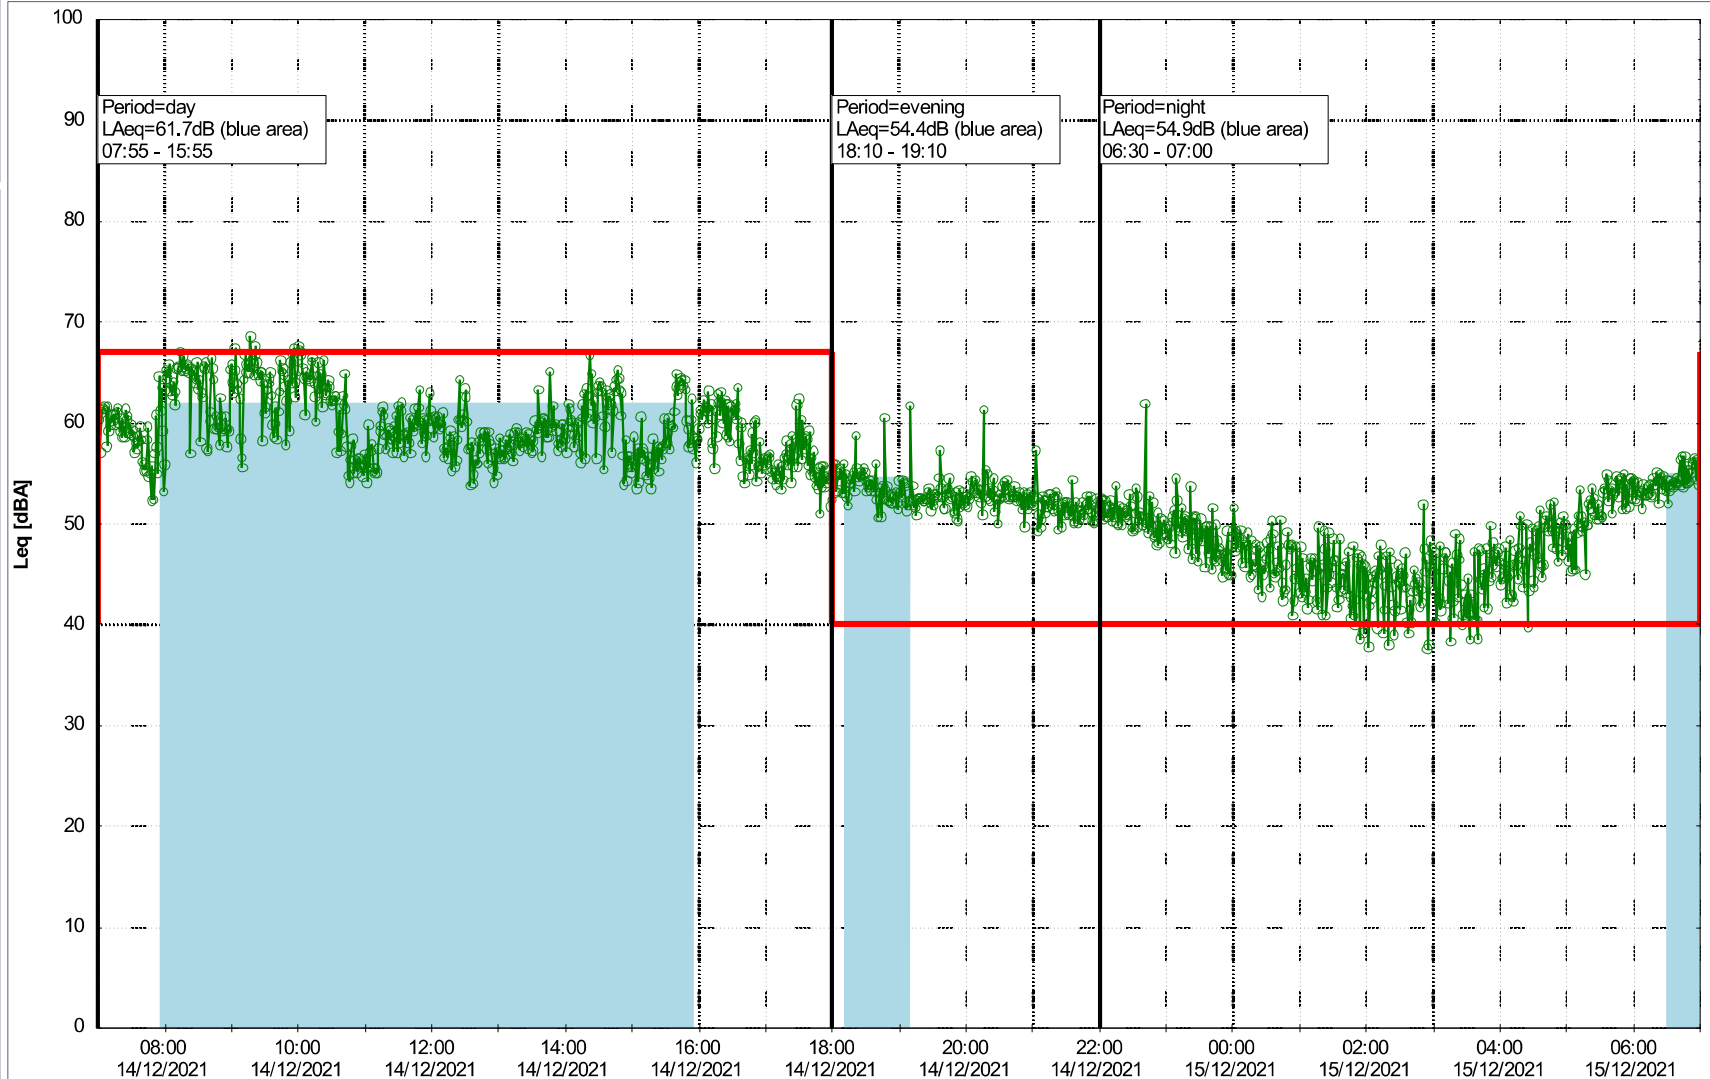

Plan View

Noise Time Related Diagram

14/12/2021
15/12/2021

oooo SLU_NS01

Remarks

...

Project: Kronos Sydhavnen
Construction: Sluseholmen
Location: N-V

Plan View

Remarks

...

Noise Time Related Diagram

15/12/2021
16/12/2021

○○○○ SLU_NS01

Project: Kronos Sydhavnen
Construction: Sluseholmen
Location: N-V

Plan View

Remarks

...

Noise Time Related Diagram

16/12/2021
17/12/2021

○○○○ SLU_NS01

Project: Kronos Sydhavnen
Construction: Sluseholmen
Location: N-V

Plan View

Noise Time Related Diagram

17/12/2021
18/12/2021

Remarks

...

Project: Kronos Sydhavnen
Construction: Sluseholmen
Location: N-V

Plan View

Remarks

...

Noise Time Related Diagram

19/12/2021
20/12/2021