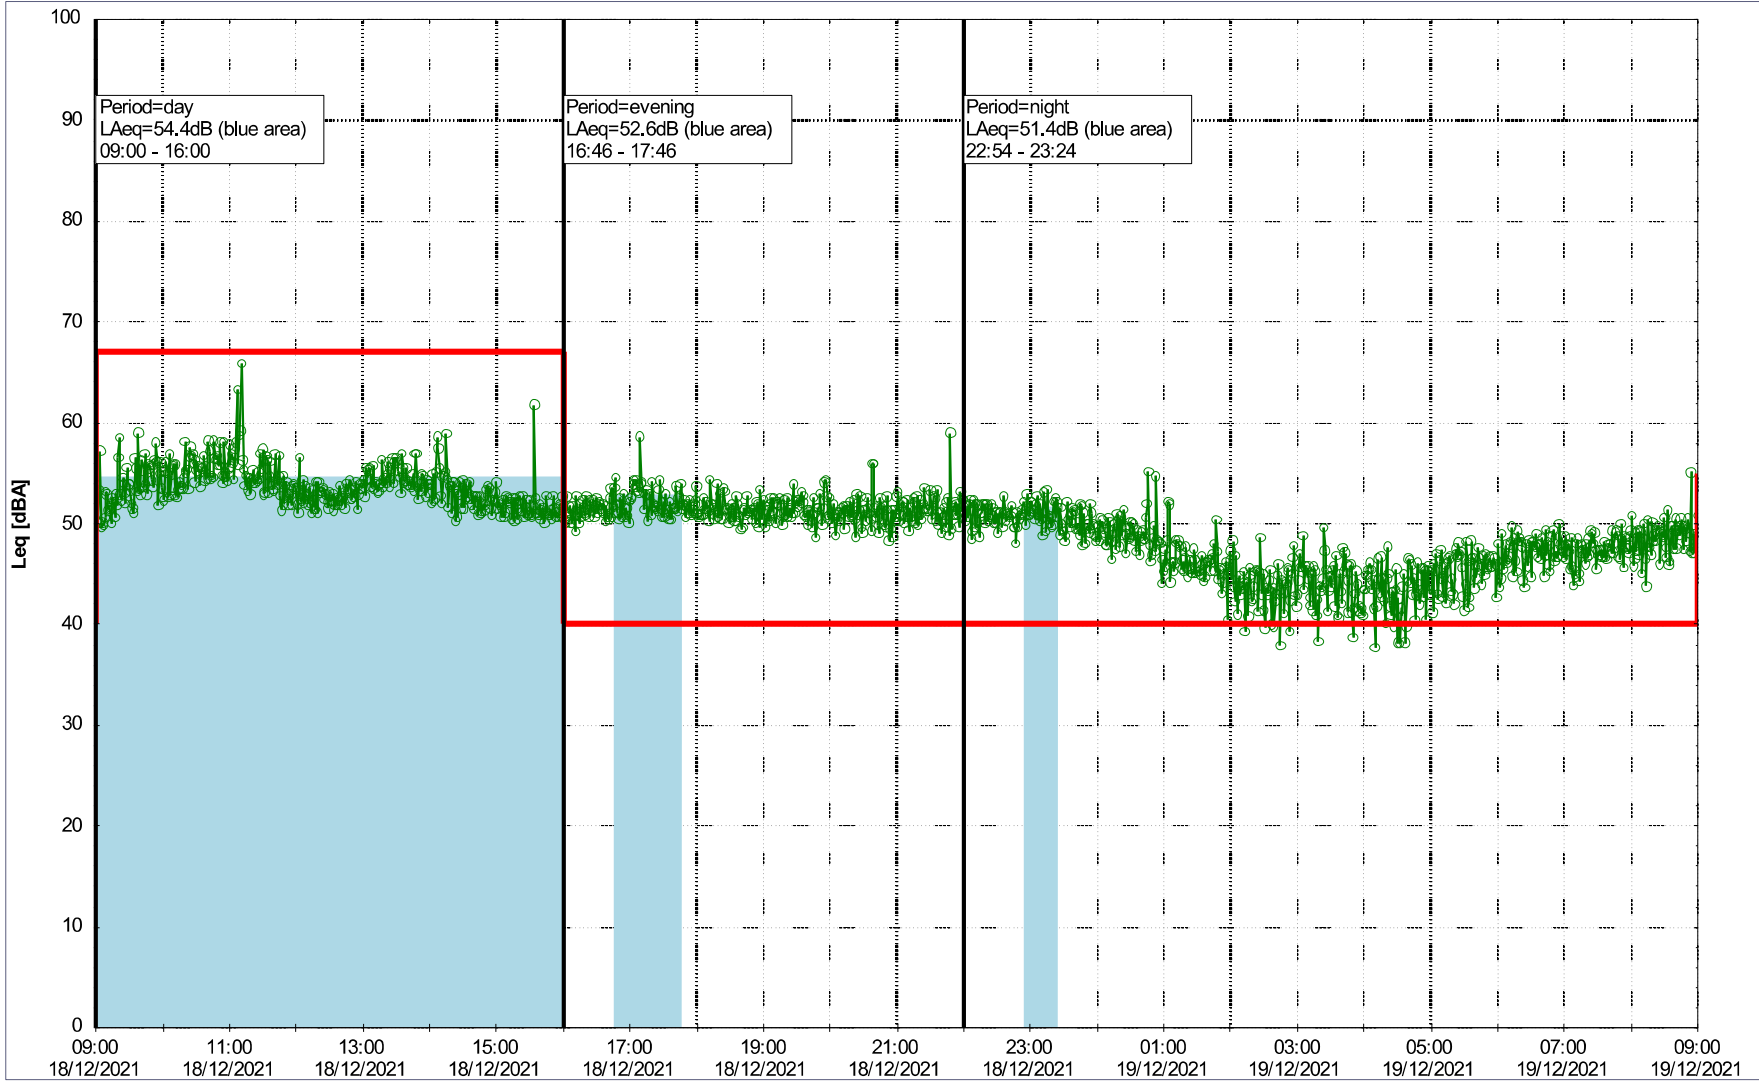

...

Noise Time Related Diagram

16/12/2021
17/12/2021

○○○○ SLU_NS01

Project: Kronos Sydhavnen
Construction: Sluseholmen
Location: N-V

Plan View

Noise Time Related Diagram

17/12/2021
18/12/2021

○○○○ SLU_NS01

Remarks

...

Project: Kronos Sydhavnen
Construction: Sluseholmen
Location: N-V

Plan View

Noise Time Related Diagram

18/12/2021
19/12/2021

○○○○ SLU_NS01

Remarks

...

Project: Kronos Sydhavnen
Construction: Sluseholmen
Location: N-V

Plan View

Remarks

...

Noise Time Related Diagram

19/12/2021
20/12/2021