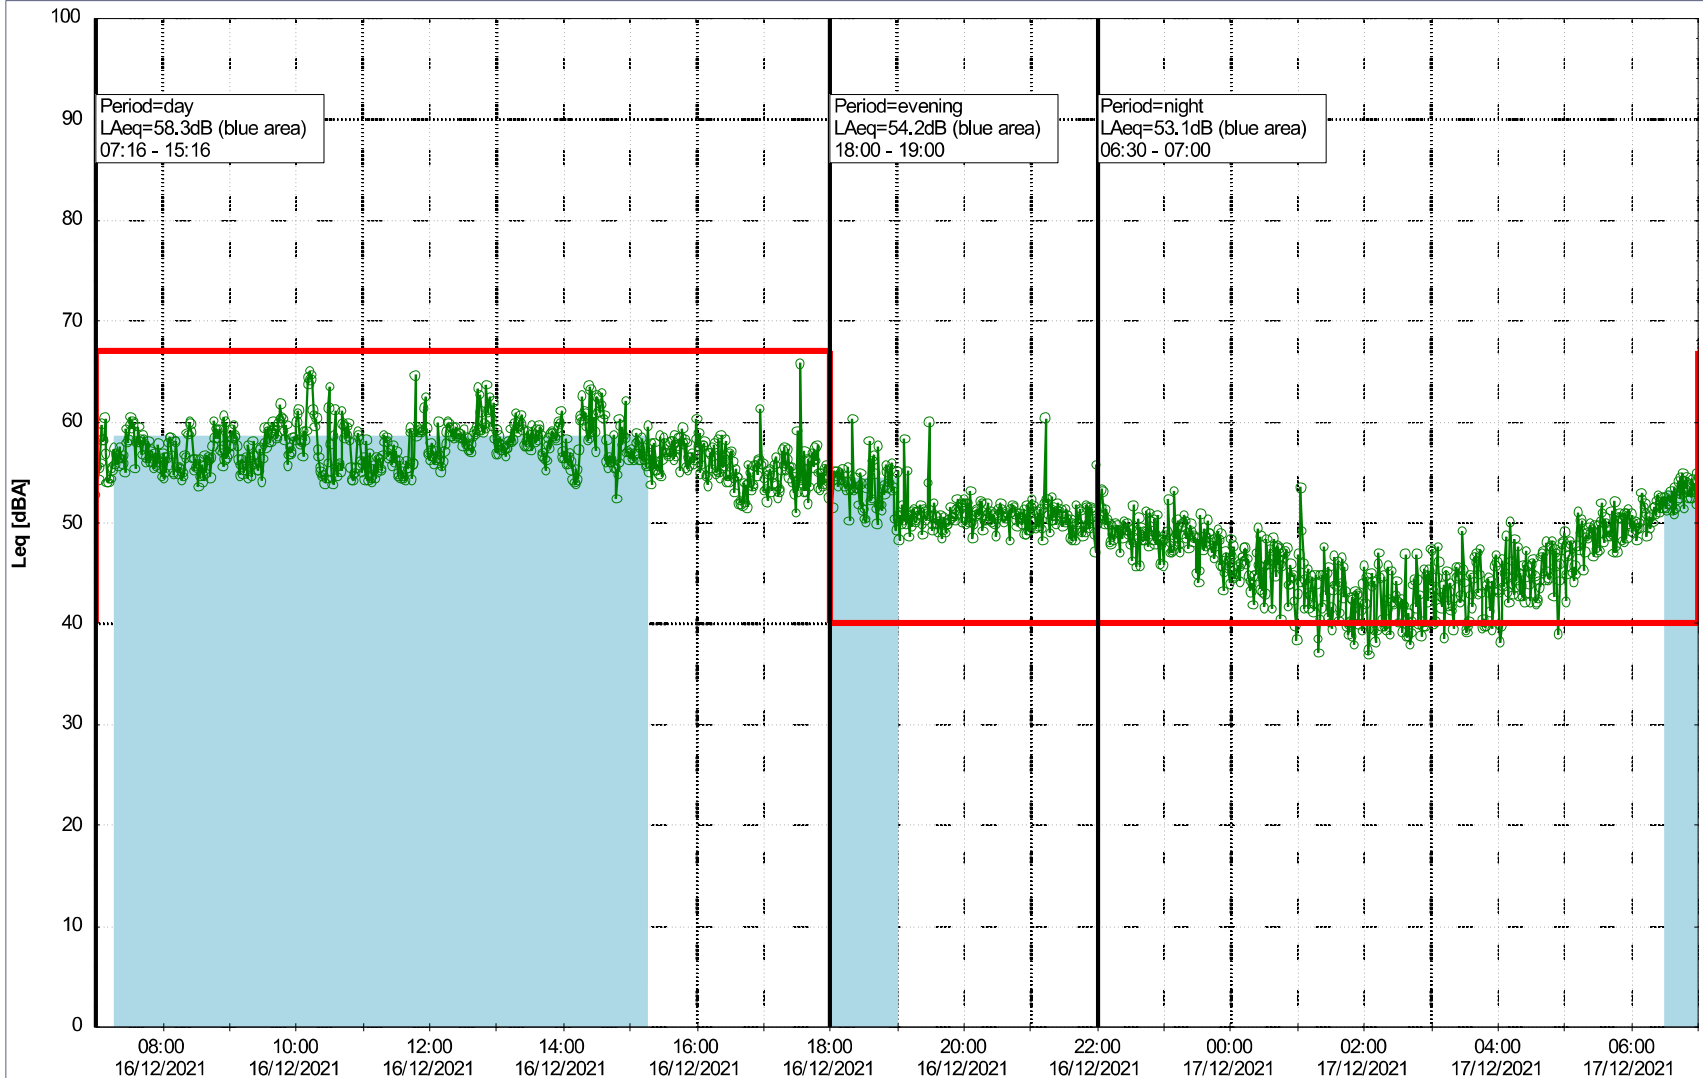

Remarks

...

Noise Time Related Diagram

15/12/2021
16/12/2021

○○○○ SLU_NS01

Project: Kronos Sydhavnen
Construction: Sluseholmen
Location: N-V

Plan View

Remarks

...

Noise Time Related Diagram

16/12/2021
17/12/2021

○○○○ SLU_NS01

Project: Kronos Sydhavnen
Construction: Sluseholmen
Location: N-V

Plan View

Noise Time Related Diagram

17/12/2021
18/12/2021

○○○○ SLU_NS01

Remarks

...

Project: Kronos Sydhavnen
Construction: Sluseholmen
Location: N-V

Plan View

Noise Time Related Diagram

18/12/2021
19/12/2021

○○○○ SLU_NS01

Remarks

...

Project: Kronos Sydhavnen
Construction: Sluseholmen
Location: N-V

Plan View

Remarks

...

Noise Time Related Diagram

19/12/2021
20/12/2021