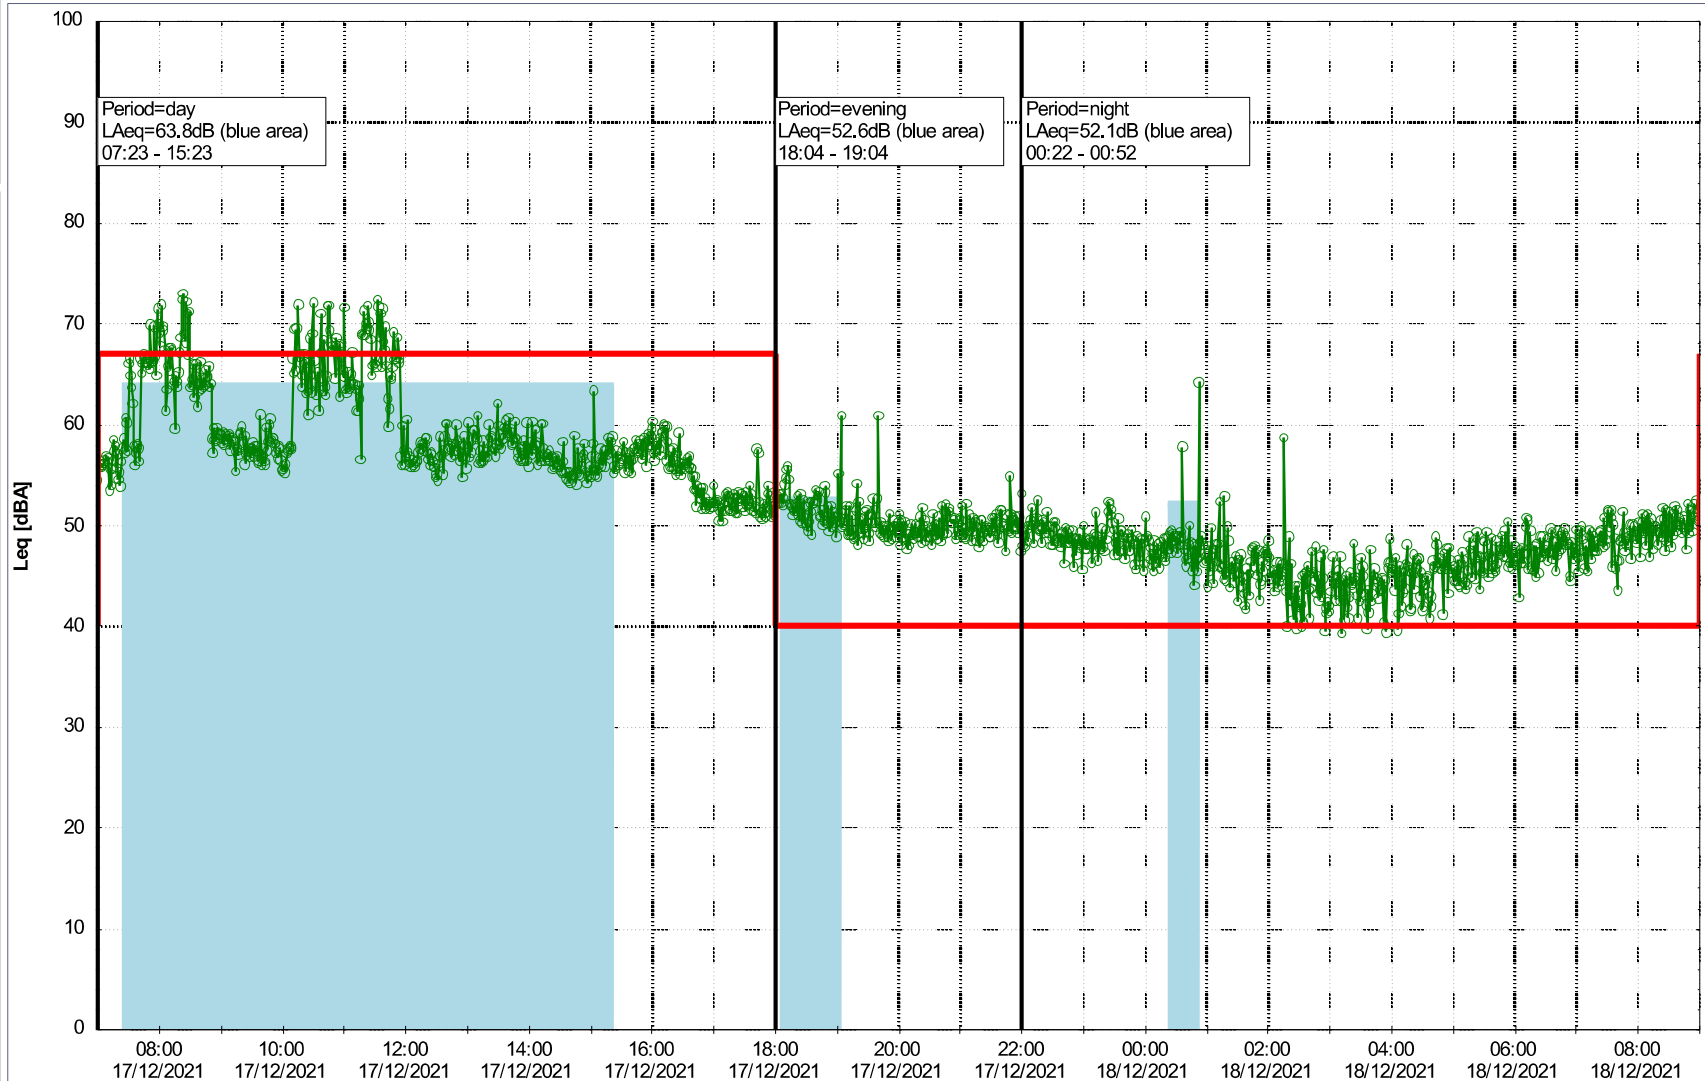

...

Noise Time Related Diagram

16/12/2021
17/12/2021

○○○○ SLU_NS01

Project: Kronos Sydhavnen
Construction: Sluseholmen
Location: N-V

Plan View

Noise Time Related Diagram

17/12/2021
18/12/2021

○○○○ SLU_NS01

Remarks

...

Project: Kronos Sydhavnen
Construction: Sluseholmen
Location: N-V

Plan View

Noise Time Related Diagram

18/12/2021
19/12/2021

○○○○ SLU_NS01

Remarks

...

Project: Kronos Sydhavnen
Construction: Sluseholmen
Location: N-V

Plan View

Remarks

...

Noise Time Related Diagram

19/12/2021
20/12/2021