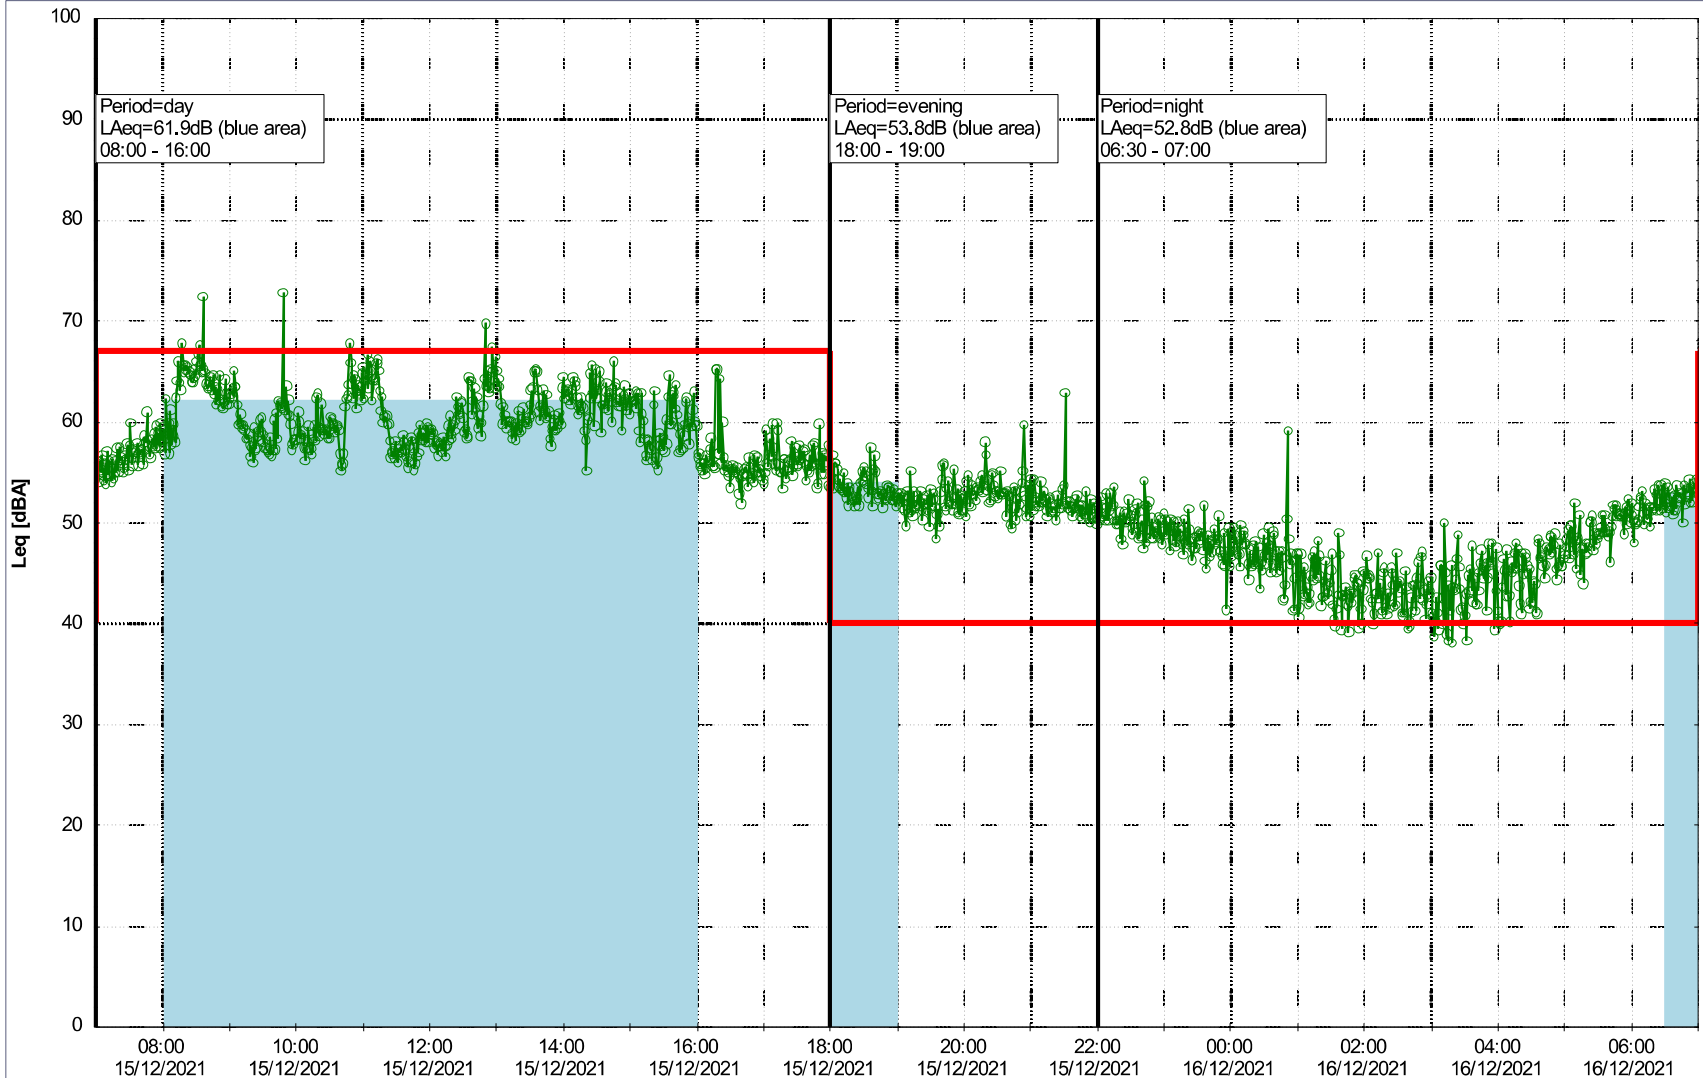

Plan View

Noise Time Related Diagram

14/12/2021
15/12/2021

oooo SLU_NS01

Remarks

...

Project: Kronos Sydhavnen
Construction: Sluseholmen
Location: N-V

Plan View

Remarks

...

Noise Time Related Diagram

15/12/2021
16/12/2021

○○○○ SLU_NS01

Project: Kronos Sydhavnen
Construction: Sluseholmen
Location: N-V

Plan View

Remarks

...

Noise Time Related Diagram

16/12/2021
17/12/2021

○○○○ SLU_NS01

Project: Kronos Sydhavnen
Construction: Sluseholmen
Location: N-V

Plan View

Noise Time Related Diagram

17/12/2021
18/12/2021

Remarks

...

Project: Kronos Sydhavnen
Construction: Sluseholmen
Location: N-V

Plan View

Remarks

...

Noise Time Related Diagram

19/12/2021
20/12/2021