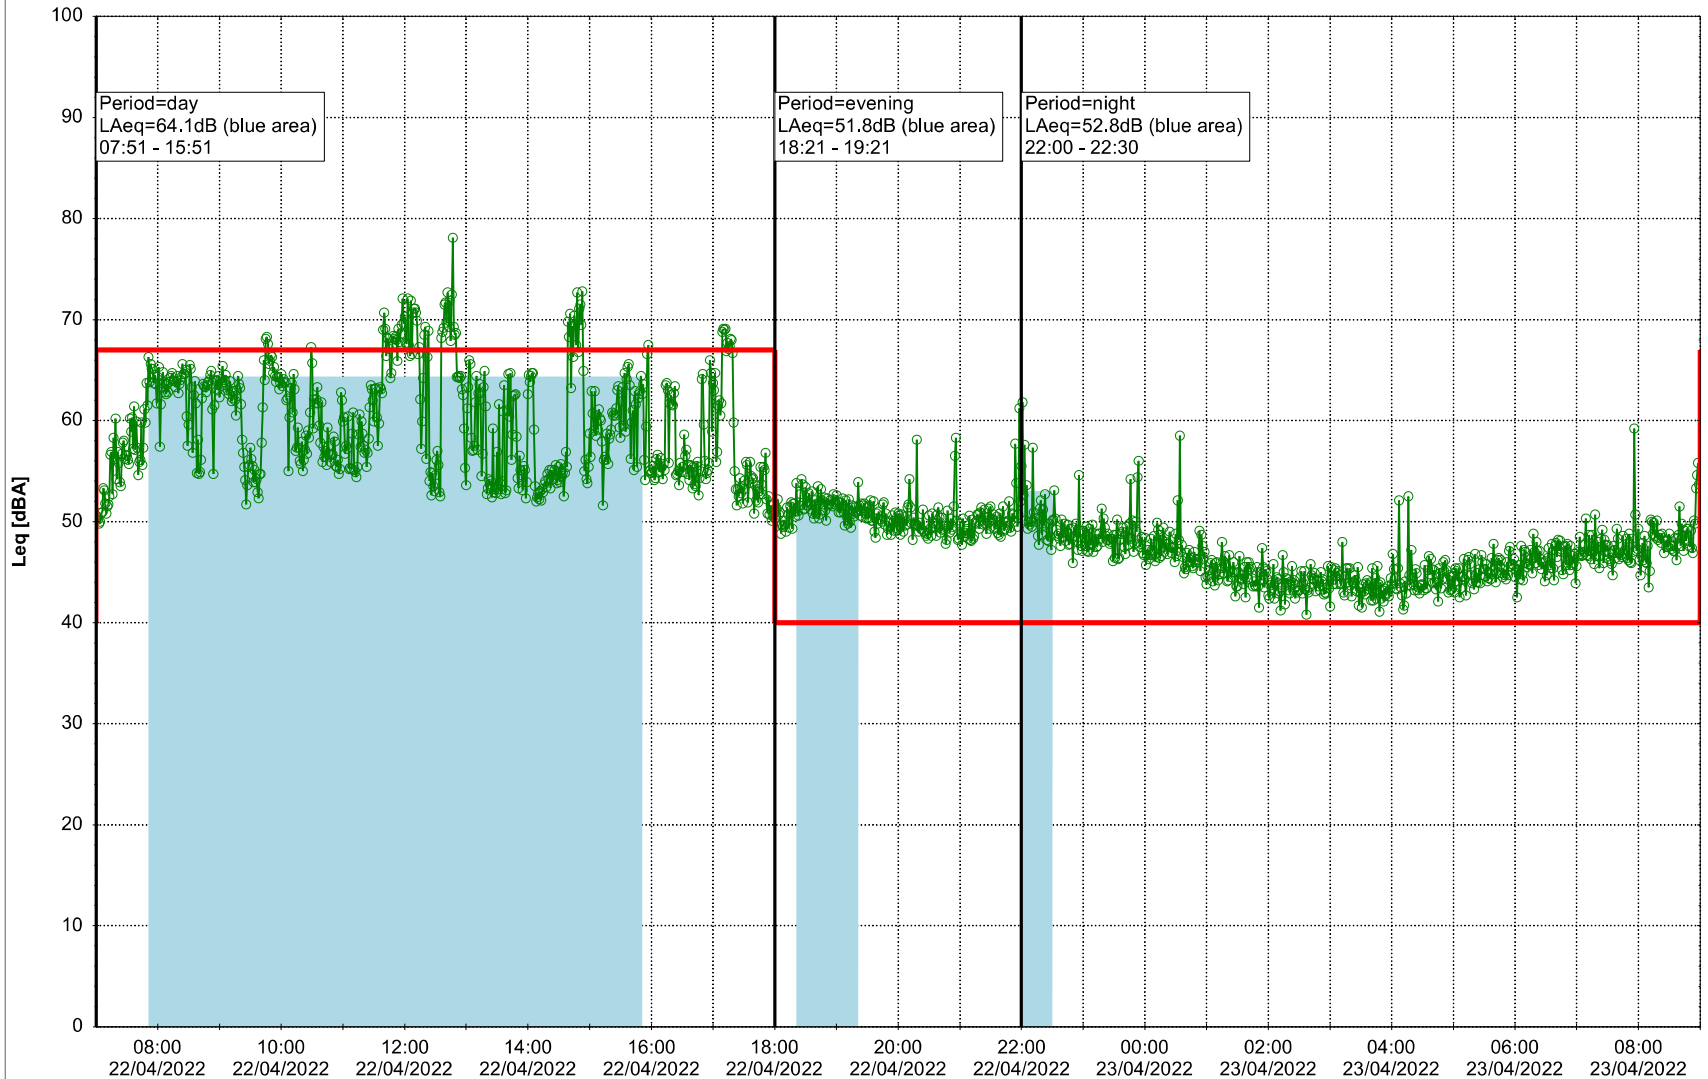

Noise Time Related Diagram

22/04/2022
23/04/2022

○○○○ SLU_NS01