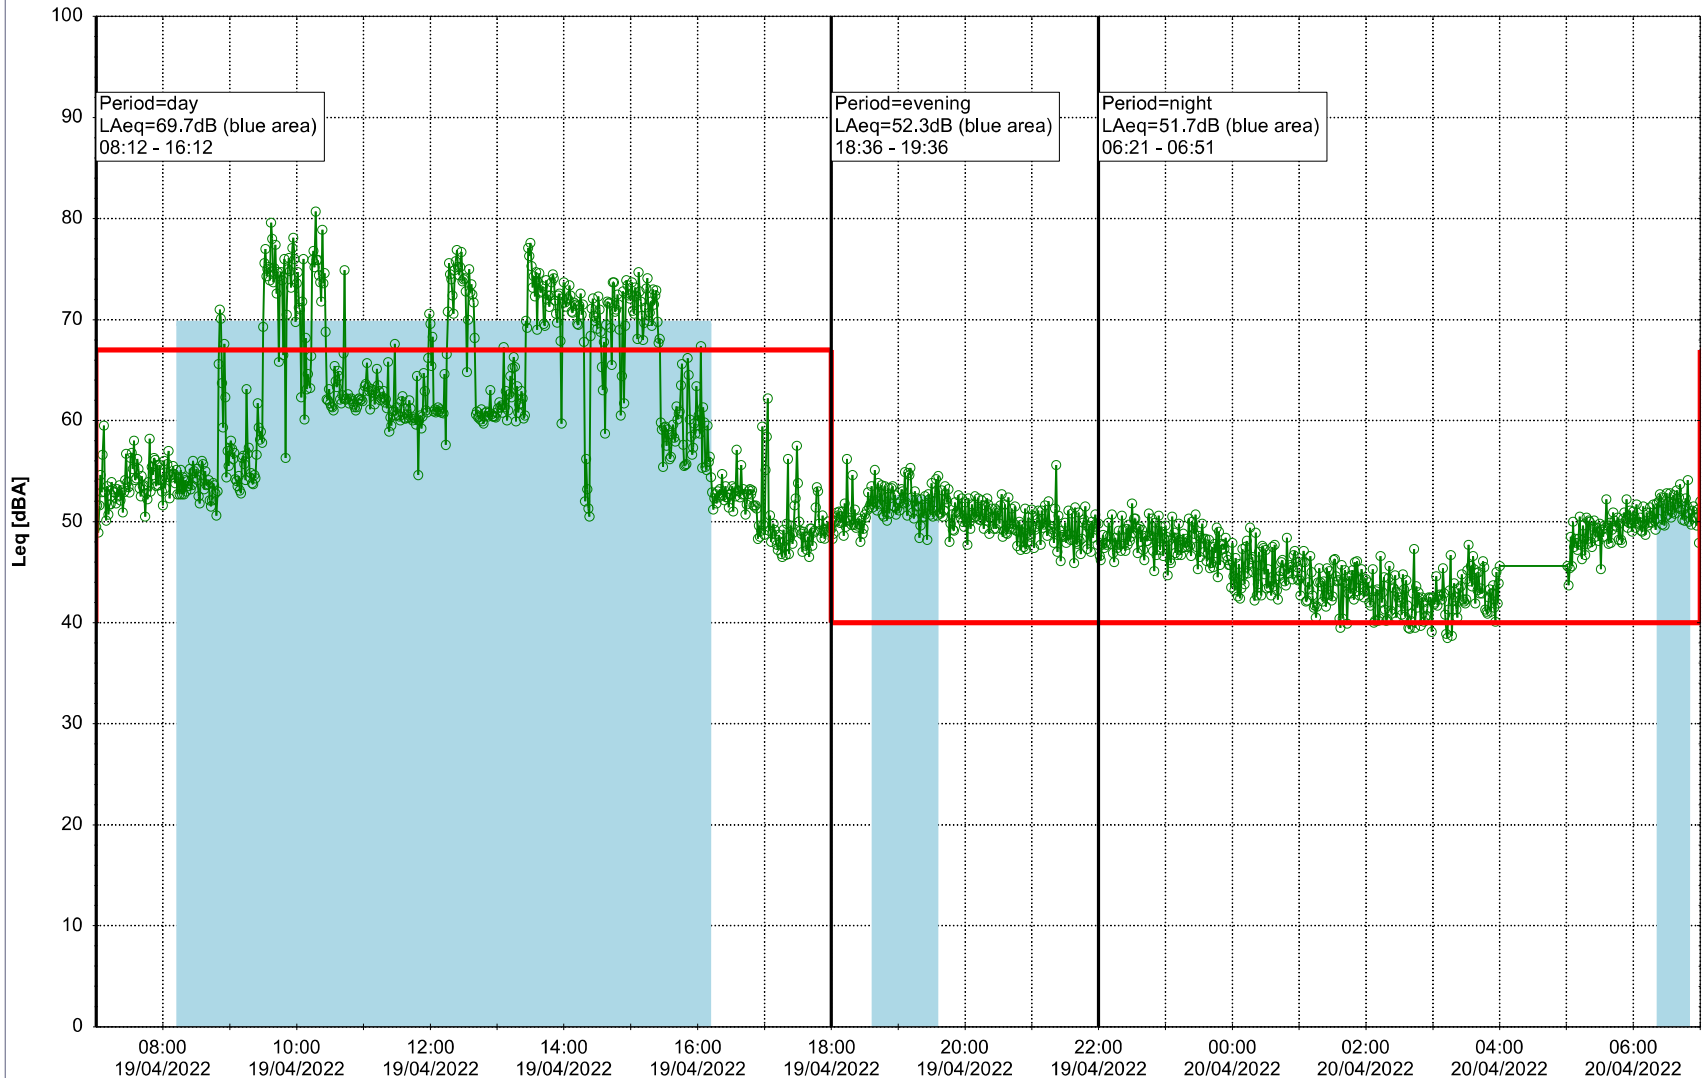

### Noise Time Related Diagram

18/04/2022  
19/04/2022

○○○ SLU\_NS01

**Project:** Kronos Sydhavnen  
**Construction:** Sluseholmen  
**Location:** N-V

Plan View

Remarks

...

### Noise Time Related Diagram

19/04/2022  
20/04/2022

○○○ SLU\_NS01

**Project:** Kronos Sydhavnen  
**Construction:** Sluseholmen  
**Location:** N-V

Plan View

Remarks

...

### Noise Time Related Diagram

20/04/2022  
21/04/2022

○○○ SLU\_NS01

**Project:** Kronos Sydhavnen  
**Construction:** Sluseholmen  
**Location:** N-V

Plan View

Remarks

...