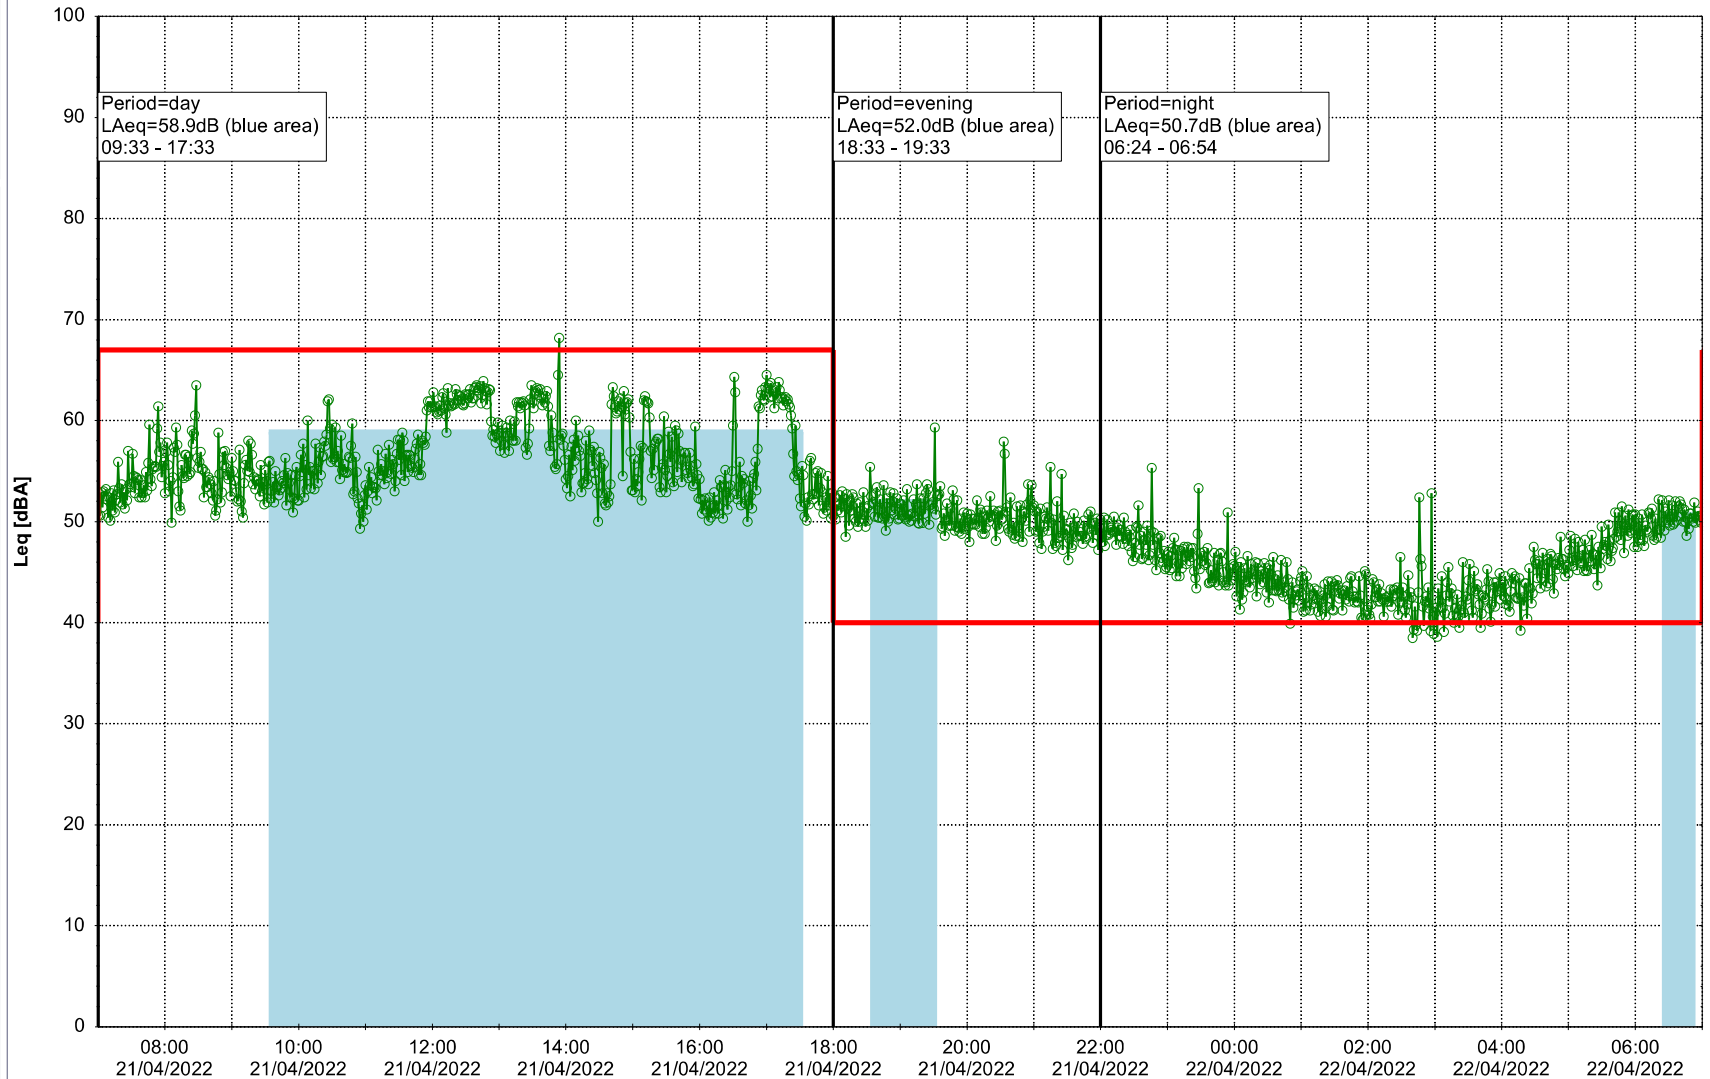

### Noise Time Related Diagram

20/04/2022  
21/04/2022

○○○ SLU\_NS01

**Project:** Kronos Sydhavnen  
**Construction:** Sluseholmen  
**Location:** N-V

Plan View

Remarks

...

### Noise Time Related Diagram

21/04/2022  
22/04/2022

○○○○ SLU\_NS01

**Project:** Kronos Sydhavnen  
**Construction:** Sluseholmen  
**Location:** N-V

Plan View