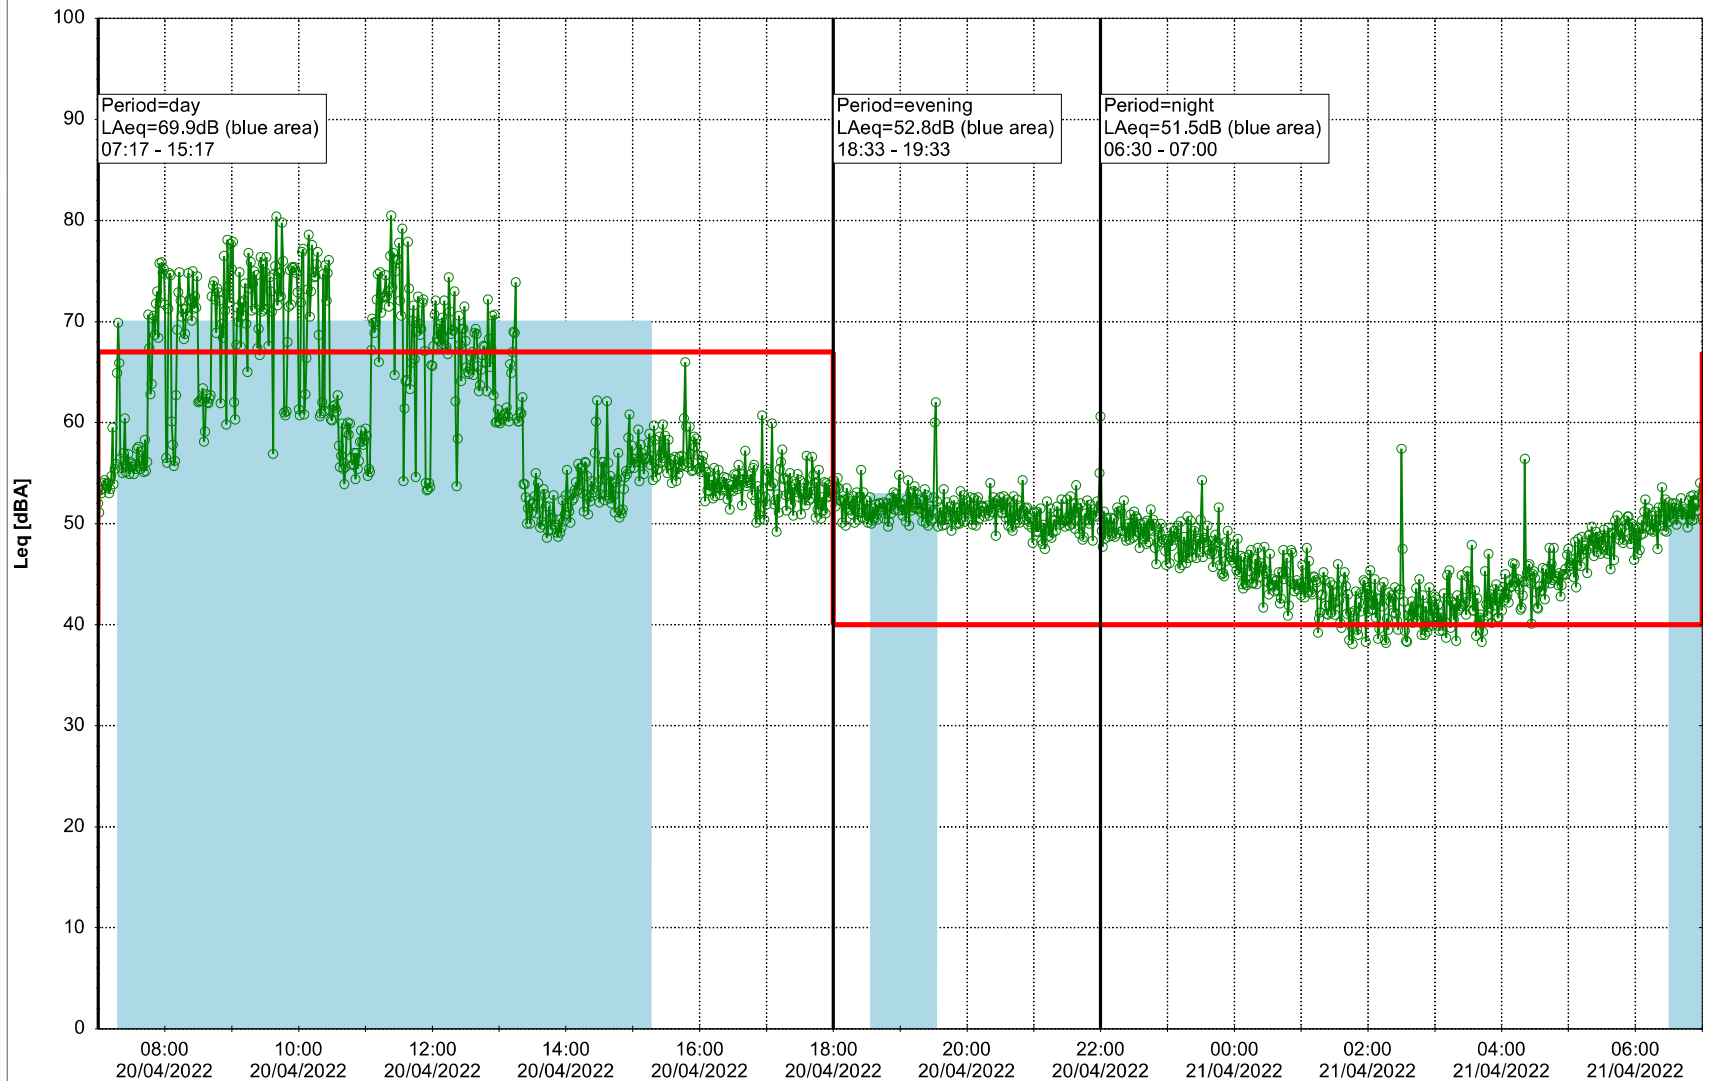

### Noise Time Related Diagram

19/04/2022  
20/04/2022

○○○ SLU\_NS01

**Project:** Kronos Sydhavnen  
**Construction:** Sluseholmen  
**Location:** N-V

Plan View

Remarks

...

### Noise Time Related Diagram

20/04/2022  
21/04/2022

○○○ SLU\_NS01

**Project:** Kronos Sydhavnen  
**Construction:** Sluseholmen  
**Location:** N-V

Plan View

Remarks

...