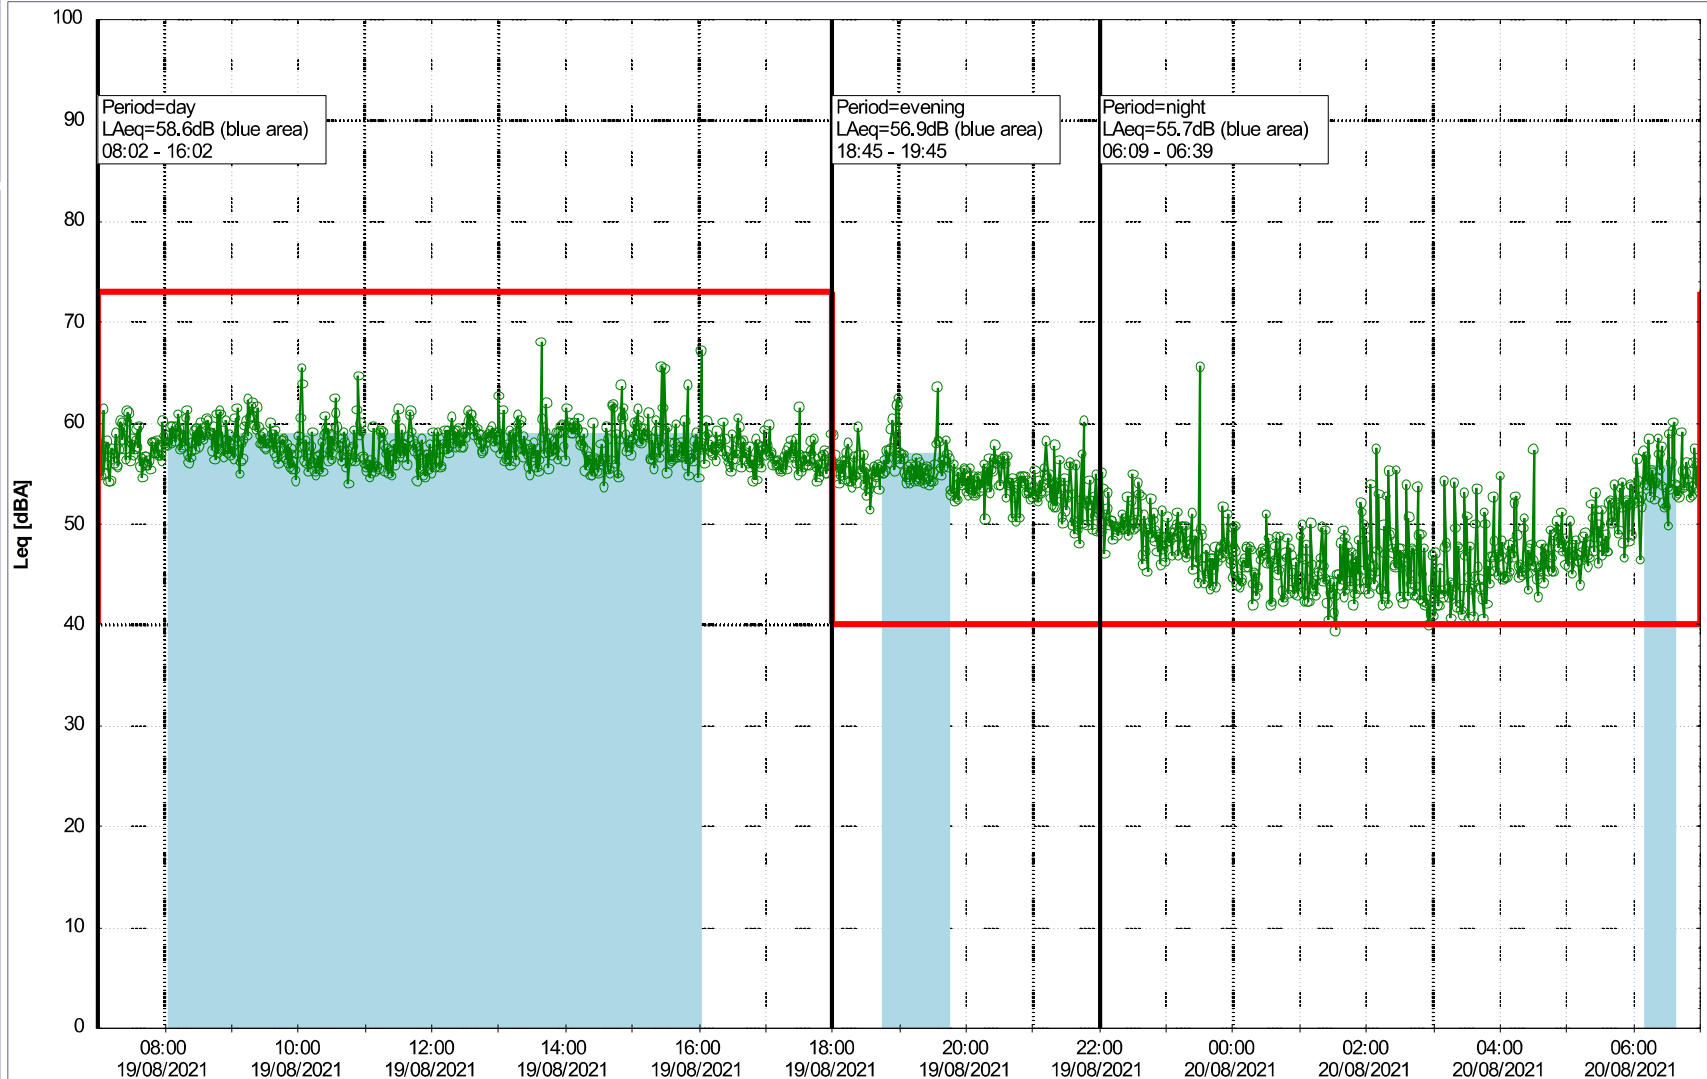

### Noise Time Related Diagram

18/08/2021  
19/08/2021

○○○○ HOL\_NS01

Project: Kronos Sydhavnen  
Construction: Havneholmen  
Location: N-V

Plan View

Remarks

### Noise Time Related Diagram

19/08/2021  
20/08/2021

o o o o HOL\_NS01

Project: Kronos Sydhavnen  
Construction: Havneholmen  
Location: N-V

Plan View

Remarks