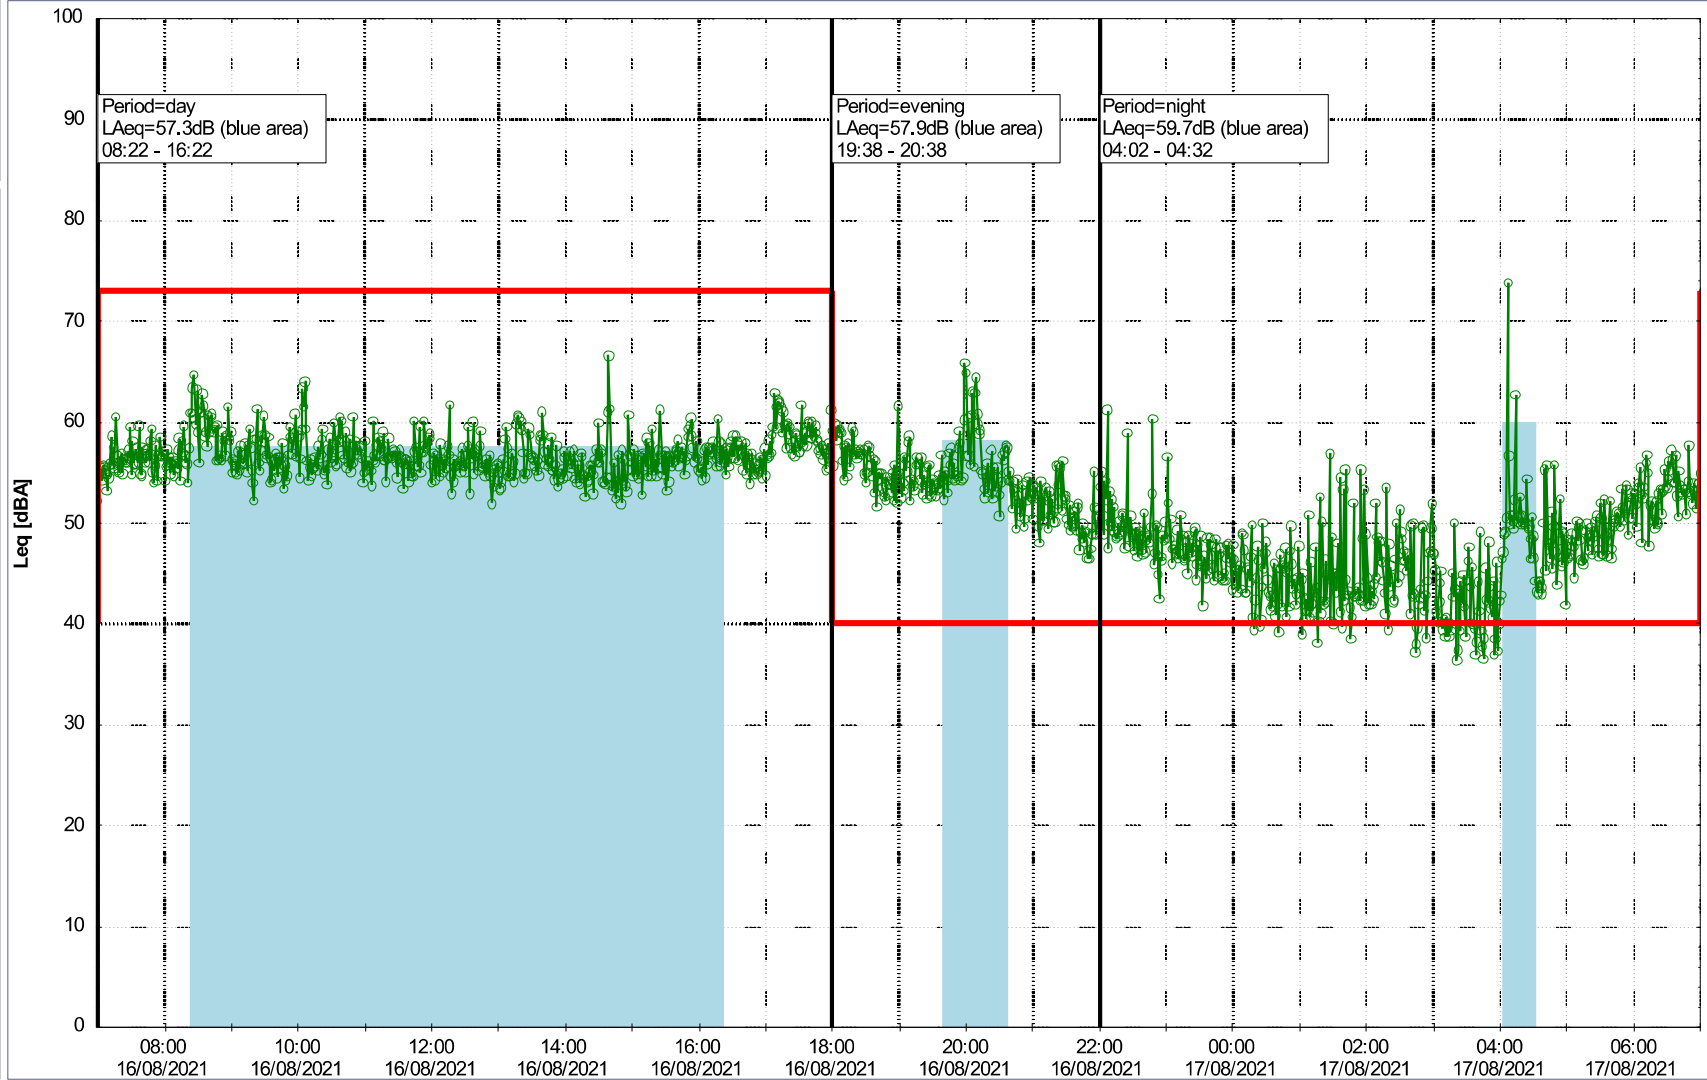

Project: Kronos Sydhavnen  
Construction: Havneholmen  
Location: N-V

Plan View

Remarks

### Noise Time Related Diagram

16/08/2021  
17/08/2021

o o o o HOL\_NS01

**Project:** Kronos Sydhavnen  
**Construction:** Havneholmen  
**Location:** N-V

Plan View

Remarks

### Noise Time Related Diagram

18/08/2021  
19/08/2021

○○○○ HOL\_NS01

Project: Kronos Sydhavnen  
Construction: Havneholmen  
Location: N-V

Plan View

Remarks

### Noise Time Related Diagram

19/08/2021  
20/08/2021

o o o o HOL\_NS01

Project: Kronos Sydhavnen  
Construction: Havneholmen  
Location: N-V

Plan View

Remarks