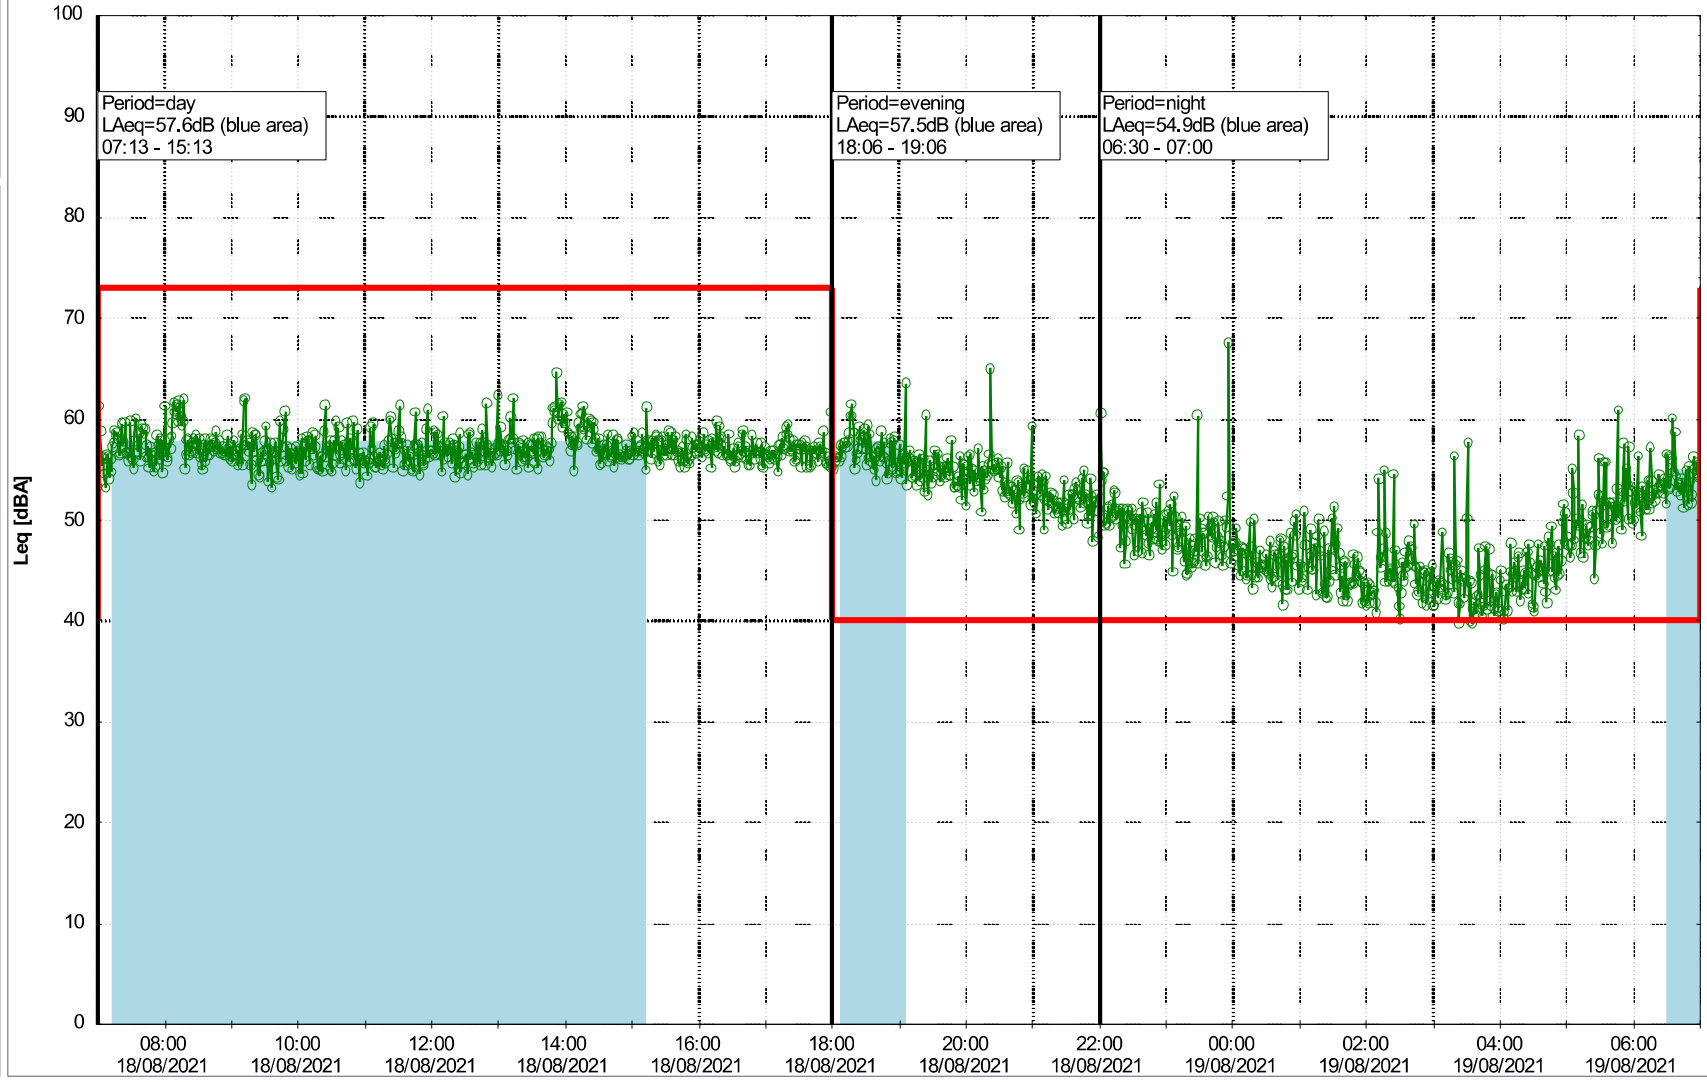

### Noise Time Related Diagram

17/08/2021  
18/08/2021

o o o o HOL\_NS01

**Project:** Kronos Sydhavnen  
**Construction:** Havneholmen  
**Location:** N-V

Plan View

Remarks

### Noise Time Related Diagram

18/08/2021  
19/08/2021

○○○○ HOL\_NS01

Project: Kronos Sydhavnen  
Construction: Havneholmen  
Location: N-V

Plan View

Remarks