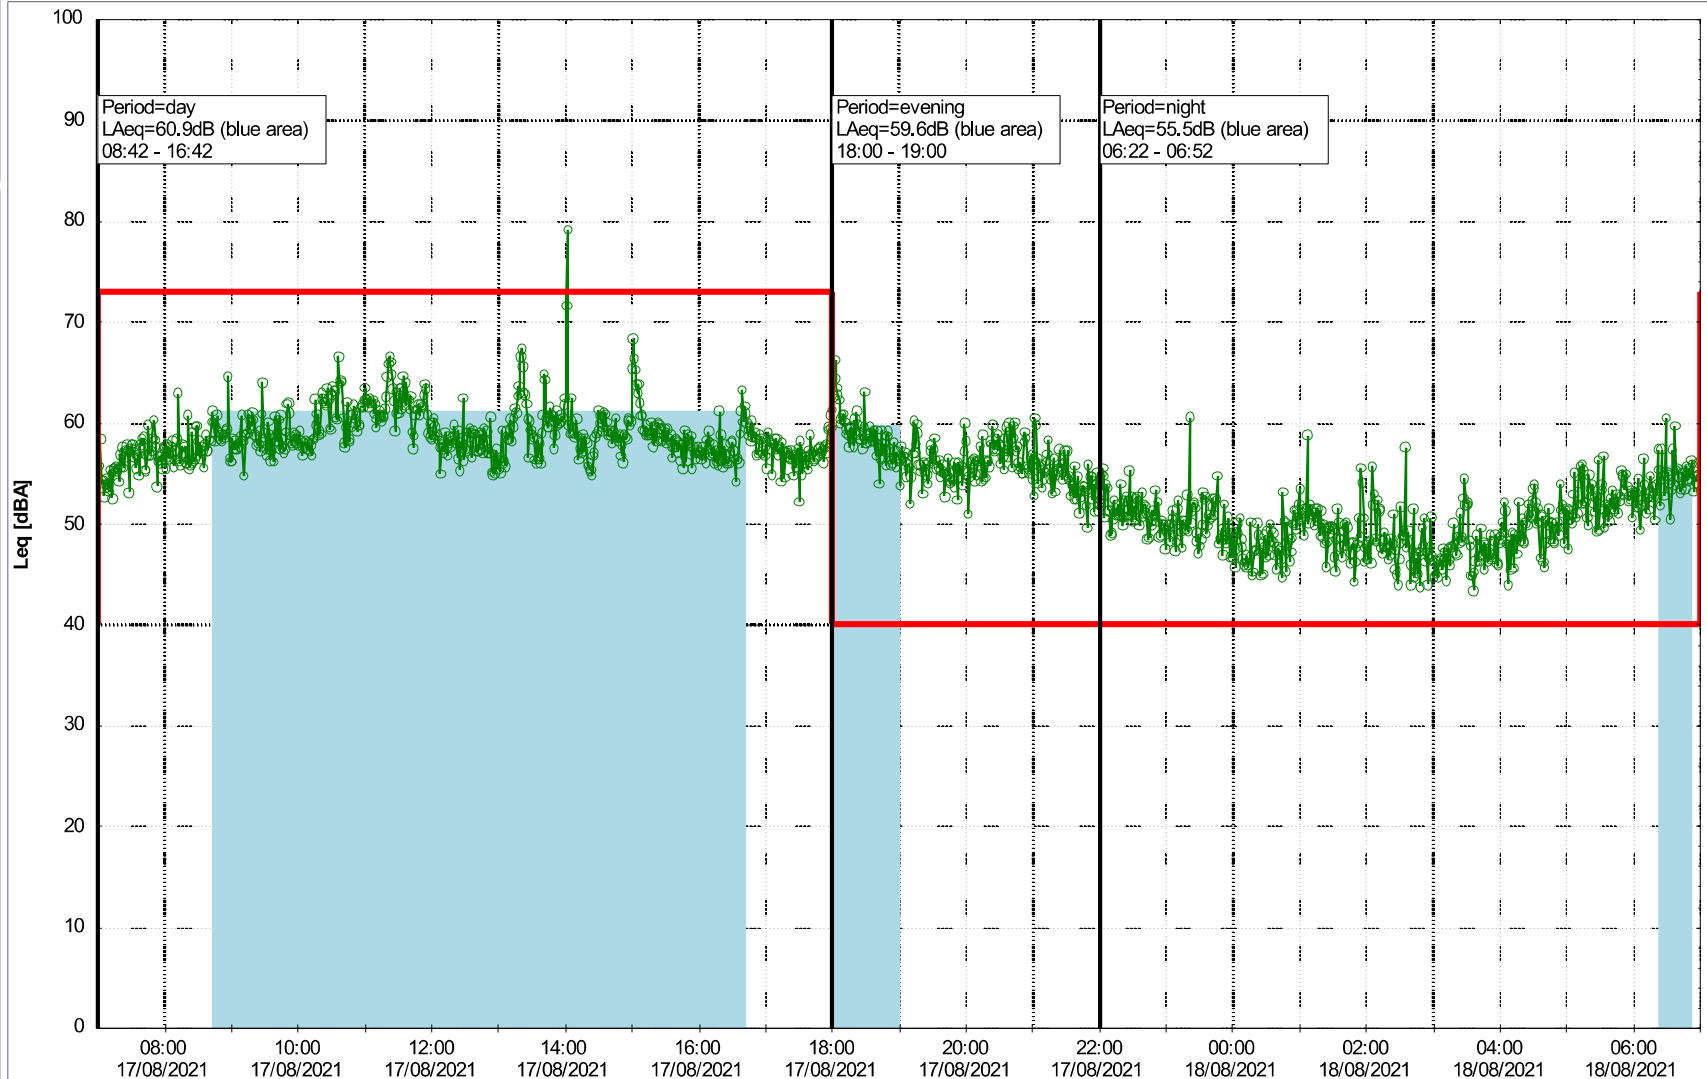

### Noise Time Related Diagram

16/08/2021  
17/08/2021

o o o o HOL\_NS01

**Project:** Kronos Sydhavnen  
**Construction:** Havneholmen  
**Location:** N-V

Plan View

Remarks

### Noise Time Related Diagram

17/08/2021  
18/08/2021

o o o o HOL\_NS01

**Project:** Kronos Sydhavnen  
**Construction:** Havneholmen  
**Location:** N-V

Plan View

Remarks

### Noise Time Related Diagram

18/08/2021  
19/08/2021

○○○○ HOL\_NS01

Project: Kronos Sydhavnen  
Construction: Havneholmen  
Location: N-V

Plan View

Remarks