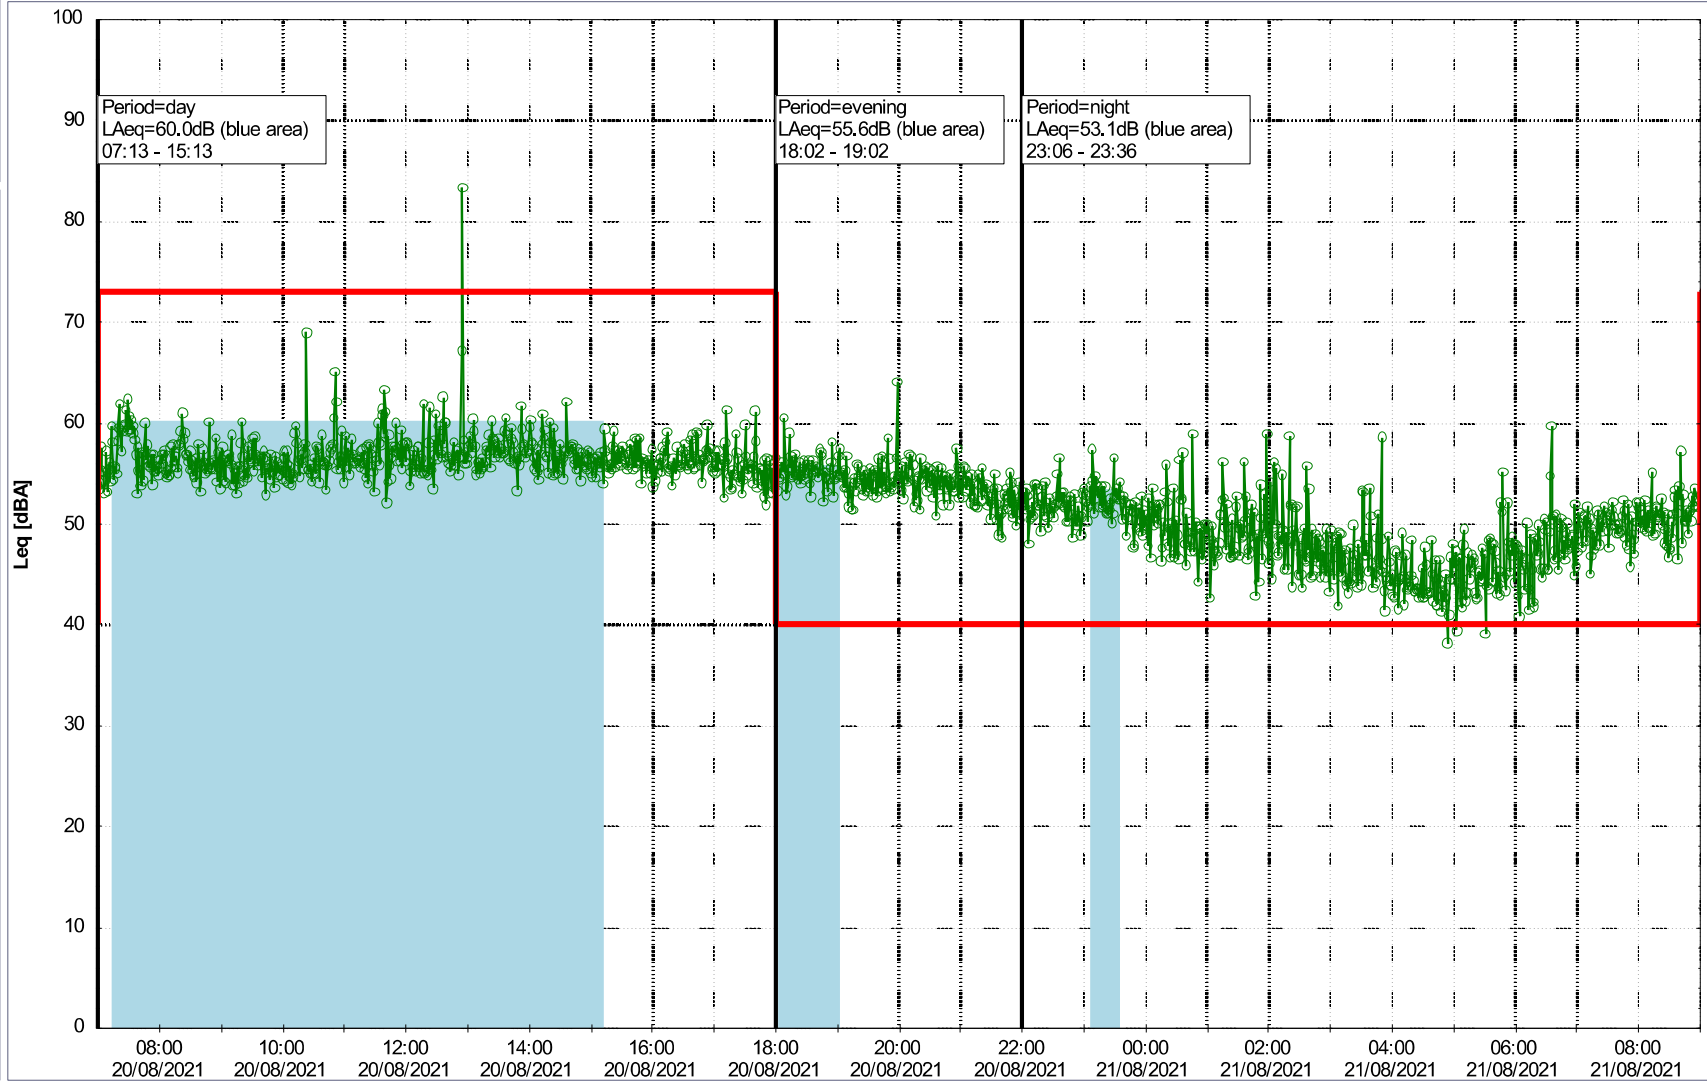

### Noise Time Related Diagram

19/08/2021  
20/08/2021

o o o o HOL\_NS01

Project: Kronos Sydhavnen  
Construction: Havneholmen  
Location: N-V

Plan View

Remarks

### Noise Time Related Diagram

20/08/2021  
21/08/2021

o o o o HOL\_NS01

Project: Kronos Sydhavnen  
Construction: Havneholmen  
Location: N-V

Plan View

### Noise Time Related Diagram

21/08/2021  
22/08/2021

○○○○ HOL\_NS01

Remarks

...

**Project:** Kronos Sydhavnen  
**Construction:** Havneholmen  
**Location:** N-V

Plan View

**Noise Time Related Diagram**