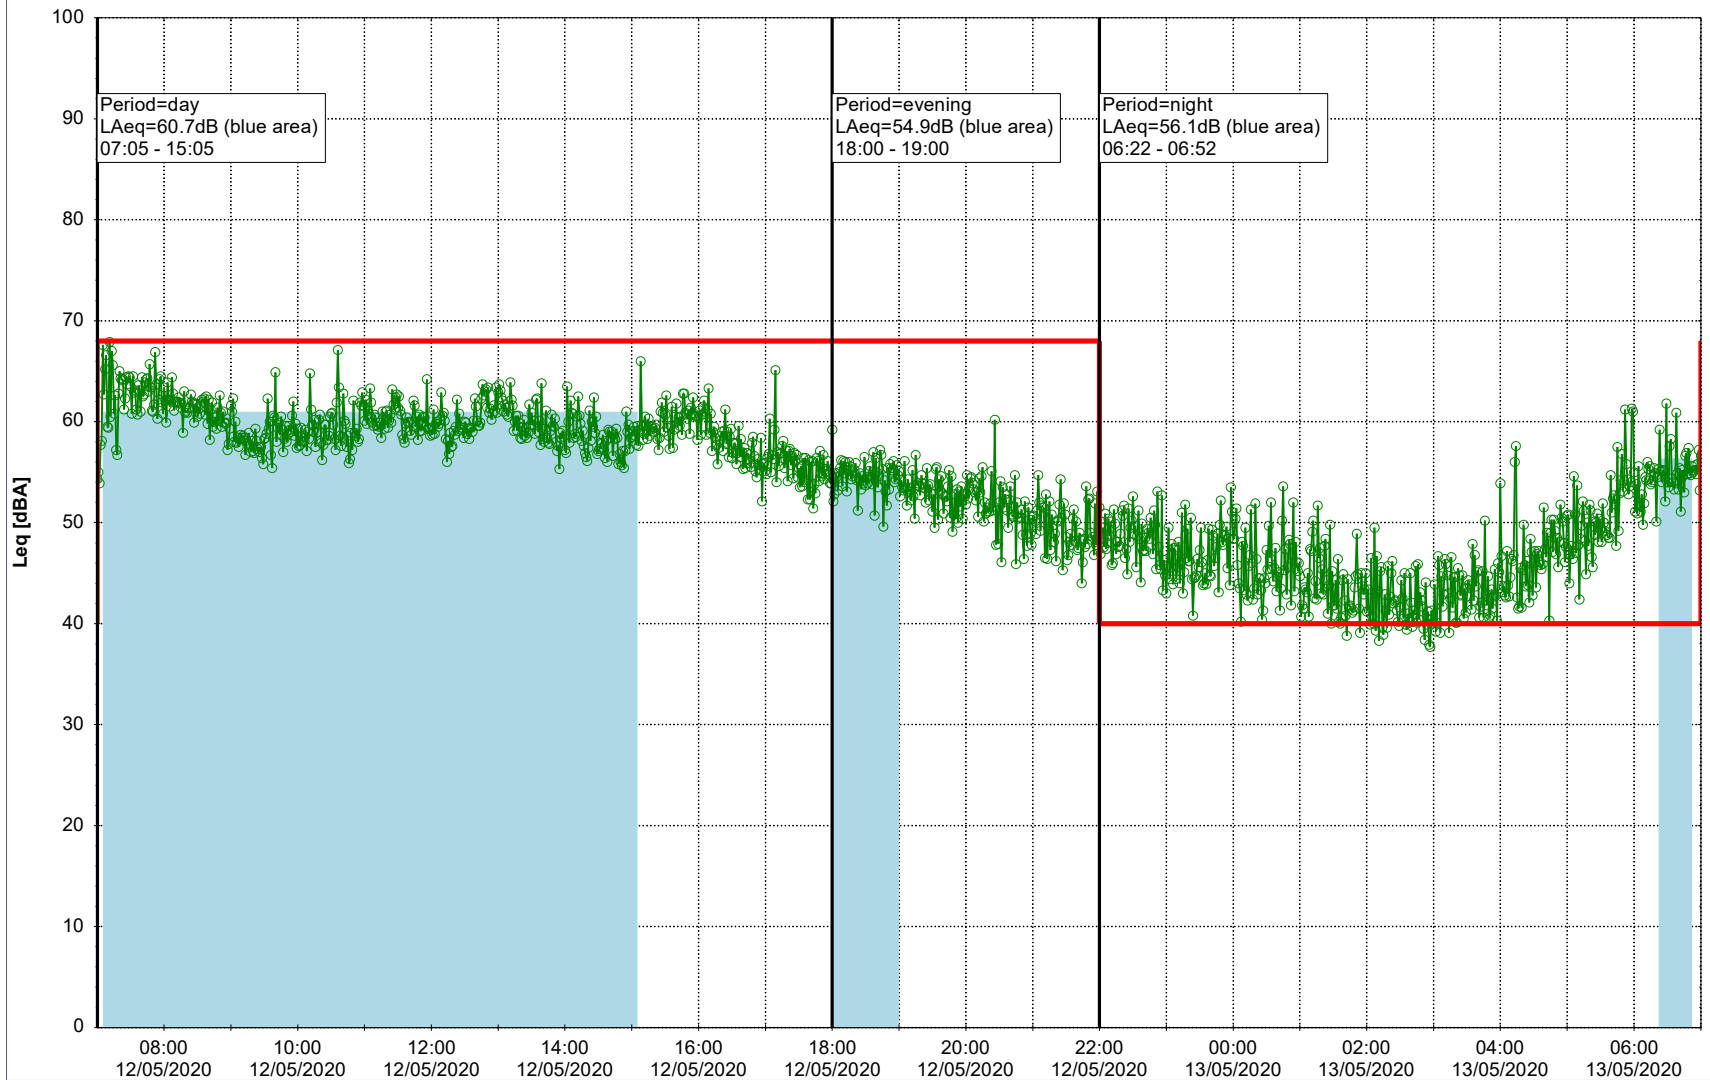

Plan View

Remarks

...

Noise Time Related Diagram

12/05/2020
13/05/2020

○ ○ ○ ○ HOL_NS01

Project: Kronos Sydhavnen
Construction: Havneholmen
Location: N-V

Plan View

Remarks

...

Noise Time Related Diagram

13/05/2020
14/05/2020

○ ○ ○ ○ HOL_NS01

Project: Kronos Sydhavnen
Construction: Havneholmen
Location: N-V

Plan View

Remarks

...

Noise Time Related Diagram

14/05/2020
15/05/2020

○ ○ ○ ○ HOL_NS01

Project: Kronos Sydhavnen
Construction: Havneholmen
Location: N-V

Plan View

Remarks

...

Noise Time Related Diagram

15/05/2020
16/05/2020

○ ○ ○ ○ HOL_NS01

Project: Kronos Sydhavnen
Construction: Havneholmen
Location: N-V

Plan View

Remarks

...

Noise Time Related Diagram