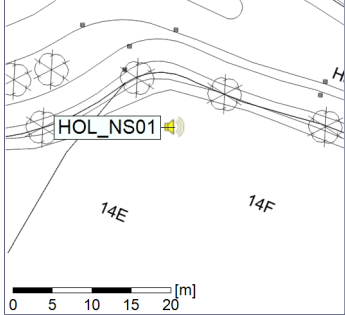

Remarks

...

Noise Time Related Diagram

13/05/2020
14/05/2020

○ ○ ○ ○ HOL_NS01

Project: Kronos Sydhavnen
Construction: Havneholmen
Location: N-V

Plan View

Remarks

...

Noise Time Related Diagram

14/05/2020
15/05/2020

○ ○ ○ ○ HOL_NS01

Project: Kronos Sydhavnen
Construction: Havneholmen
Location: N-V

Plan View

Remarks

...