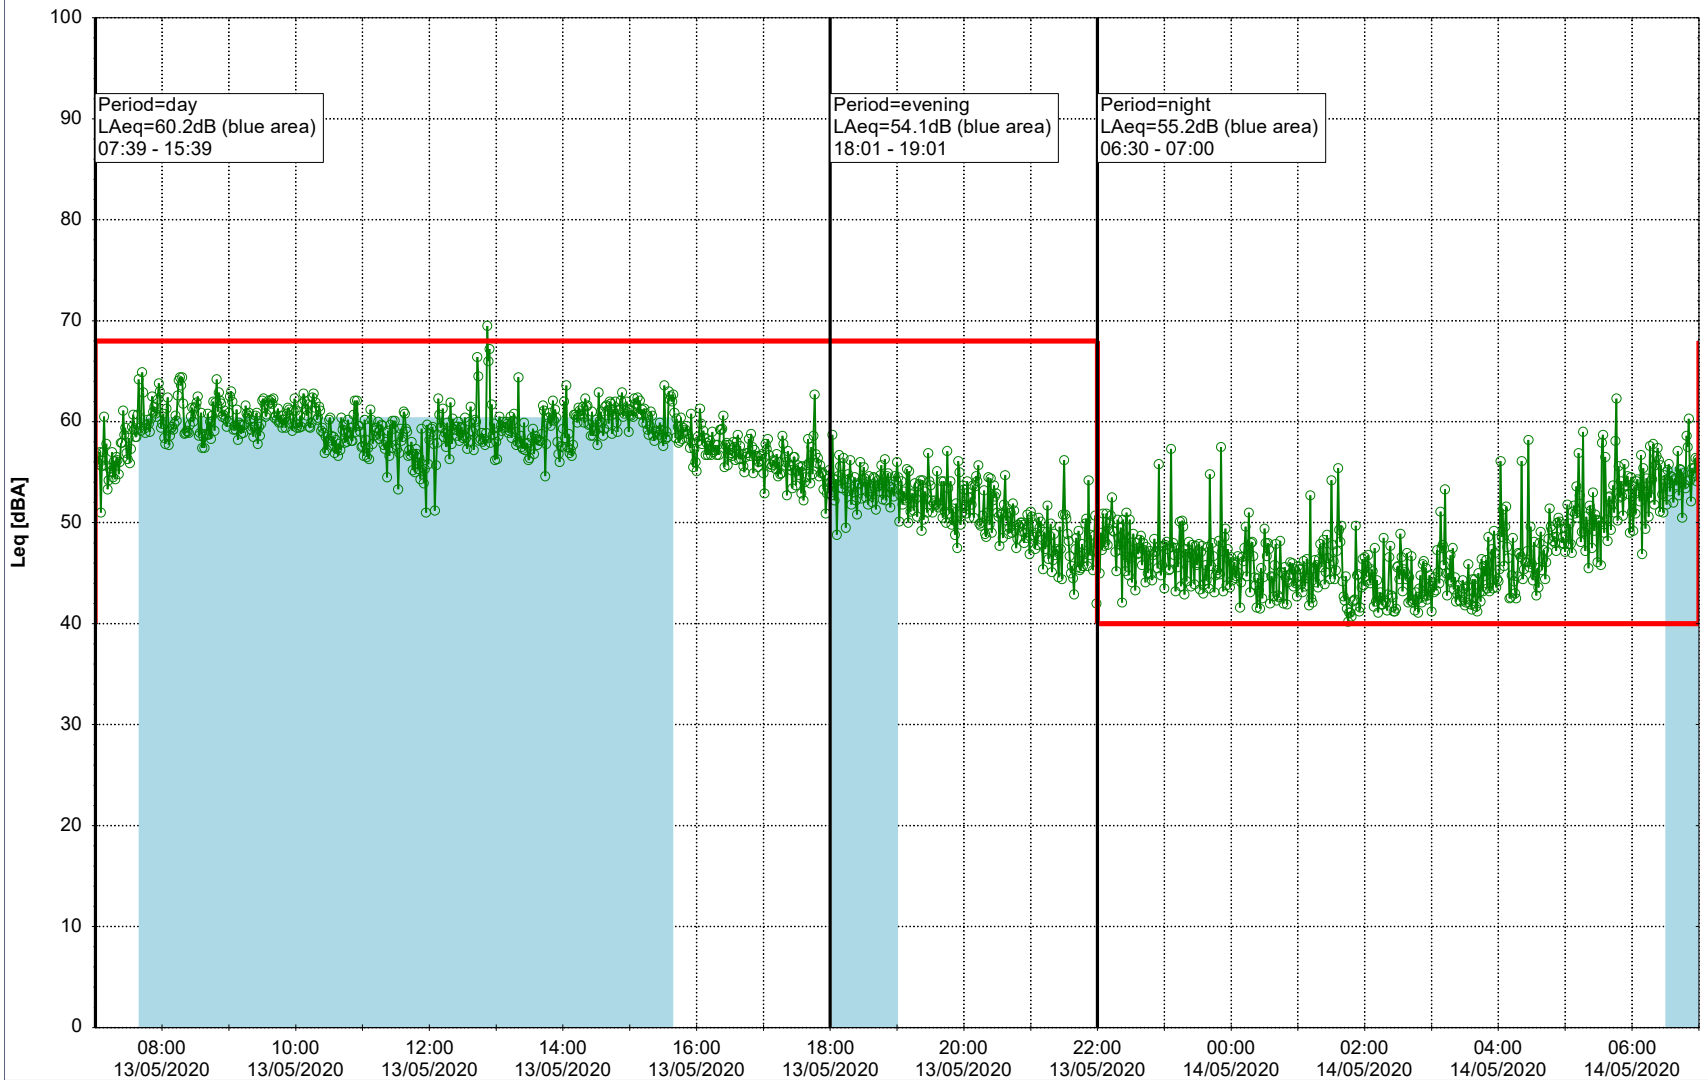

Plan View

Remarks

...

Noise Time Related Diagram

12/05/2020
13/05/2020

○ ○ ○ ○ HOL_NS01

Project: Kronos Sydhavnen
Construction: Havneholmen
Location: N-V

Plan View

Remarks

...

Noise Time Related Diagram

13/05/2020
14/05/2020

○ ○ ○ ○ HOL_NS01

Project: Kronos Sydhavnen
Construction: Havneholmen
Location: N-V

Plan View

Remarks

...

Noise Time Related Diagram

14/05/2020
15/05/2020

○ ○ ○ ○ HOL_NS01

Project: Kronos Sydhavnen
Construction: Havneholmen
Location: N-V

Plan View

Remarks

...

Noise Time Related Diagram

15/05/2020
16/05/2020

○ ○ ○ ○ HOL_NS01

Project: Kronos Sydhavnen
Construction: Havneholmen
Location: N-V

Plan View

Remarks

...

Noise Time Related Diagram