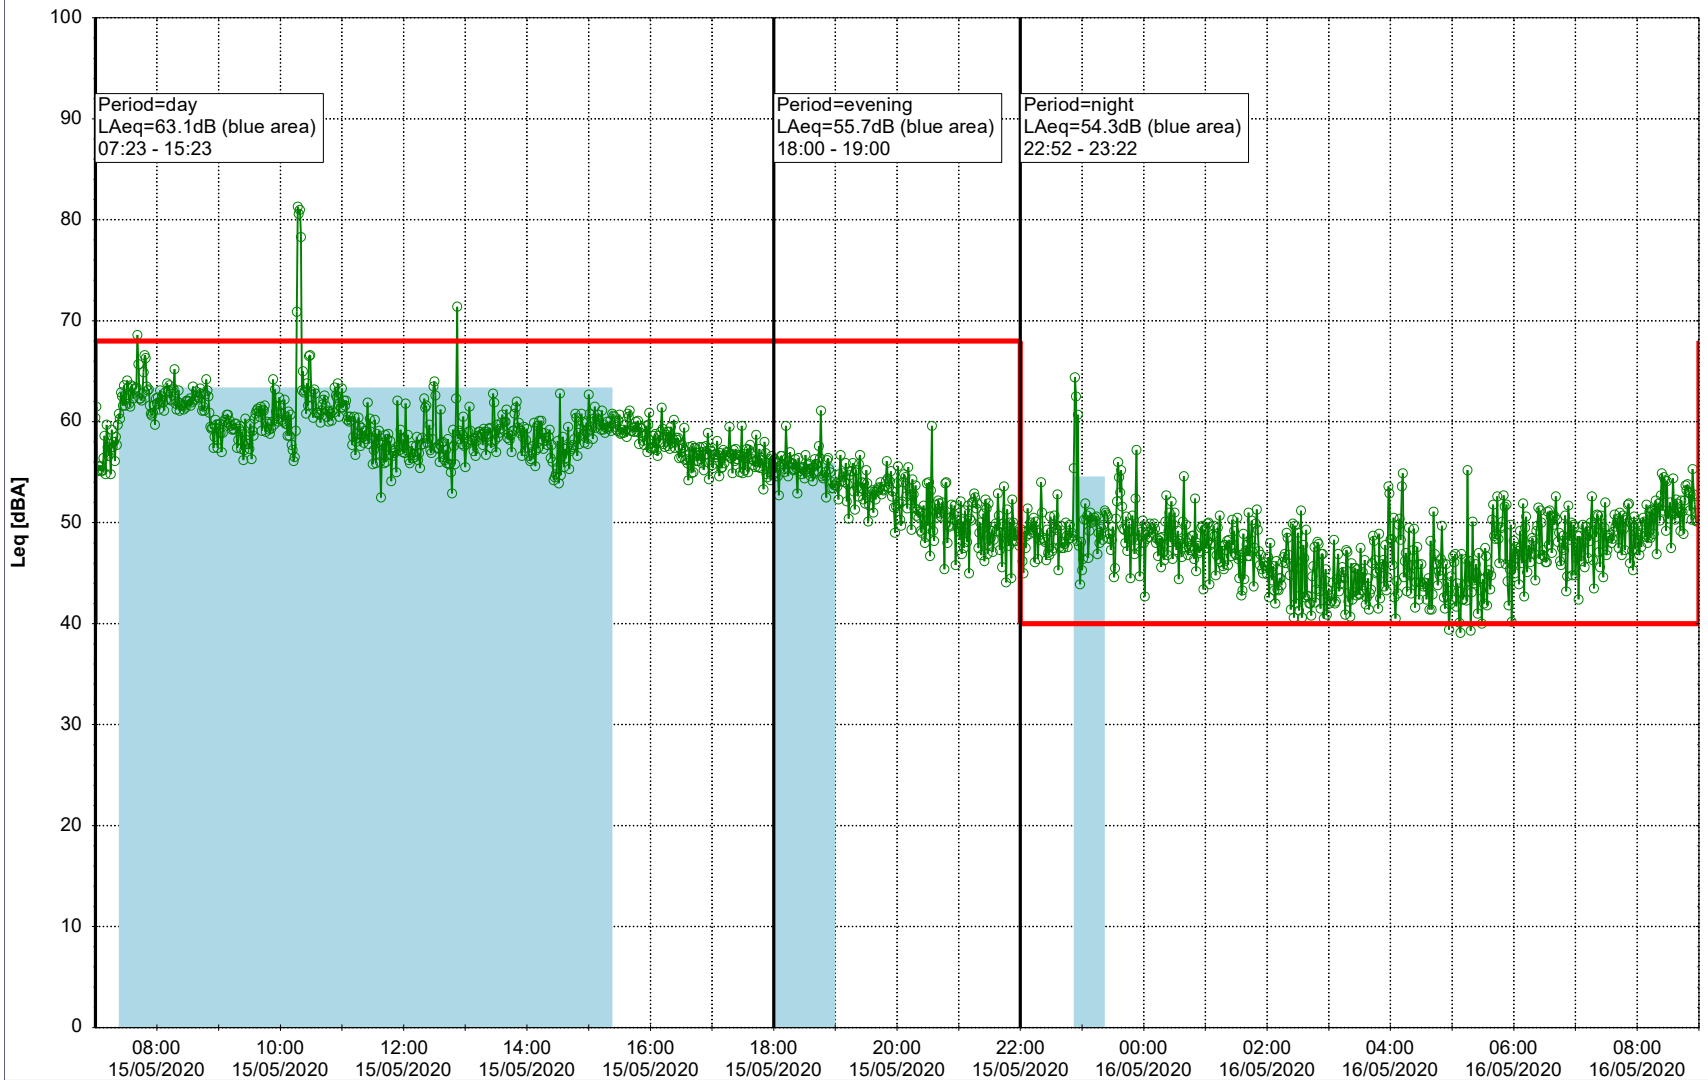

...

Noise Time Related Diagram

14/05/2020
15/05/2020

○ ○ ○ ○ HOL_NS01

Project: Kronos Sydhavnen
Construction: Havneholmen
Location: N-V

Plan View

Remarks

...

Noise Time Related Diagram

15/05/2020
16/05/2020

○ ○ ○ ○ HOL_NS01

Project: Kronos Sydhavnen
Construction: Havneholmen
Location: N-V

Plan View

Remarks

...

Noise Time Related Diagram