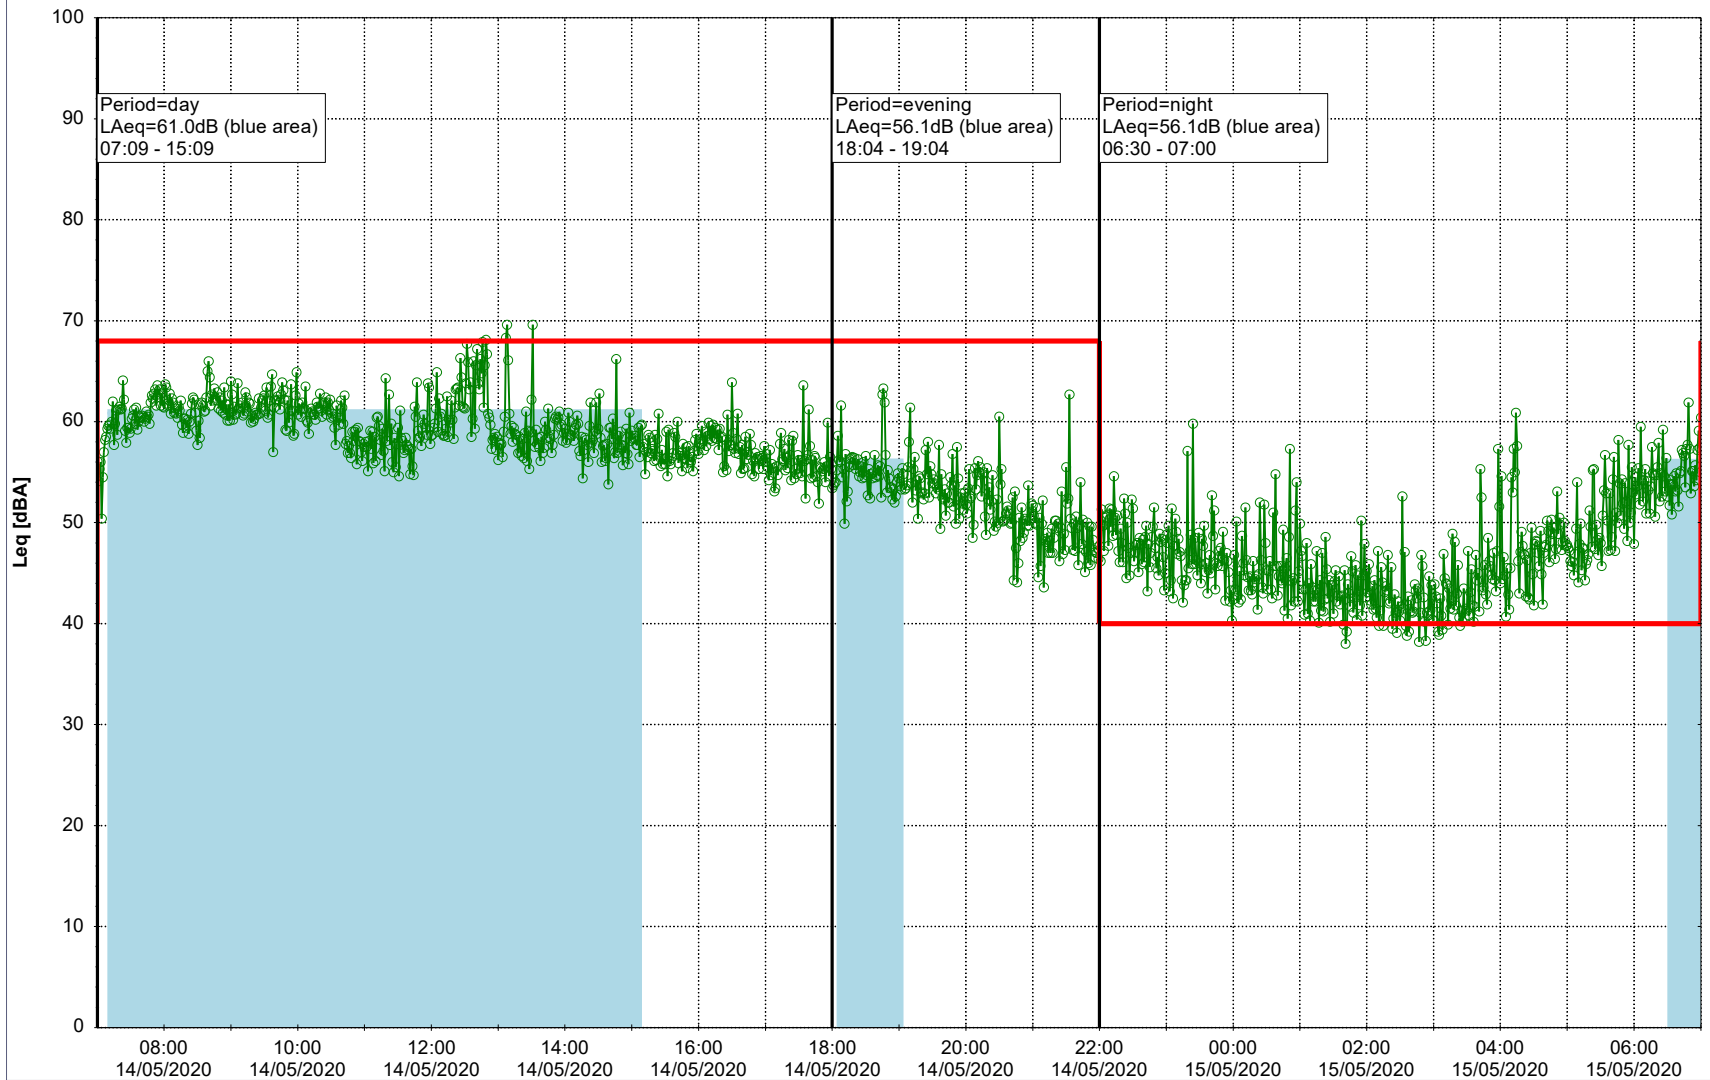

Remarks

...

Noise Time Related Diagram

13/05/2020
14/05/2020

○ ○ ○ ○ HOL_NS01

Project: Kronos Sydhavnen
Construction: Havneholmen
Location: N-V

Plan View

Remarks

...

Noise Time Related Diagram

14/05/2020
15/05/2020

○ ○ ○ ○ HOL_NS01

Project: Kronos Sydhavnen
Construction: Havneholmen
Location: N-V

Plan View

Remarks

...

Noise Time Related Diagram

15/05/2020
16/05/2020

○ ○ ○ ○ HOL_NS01

Project: Kronos Sydhavnen
Construction: Havneholmen
Location: N-V

Plan View

Remarks

...

Noise Time Related Diagram