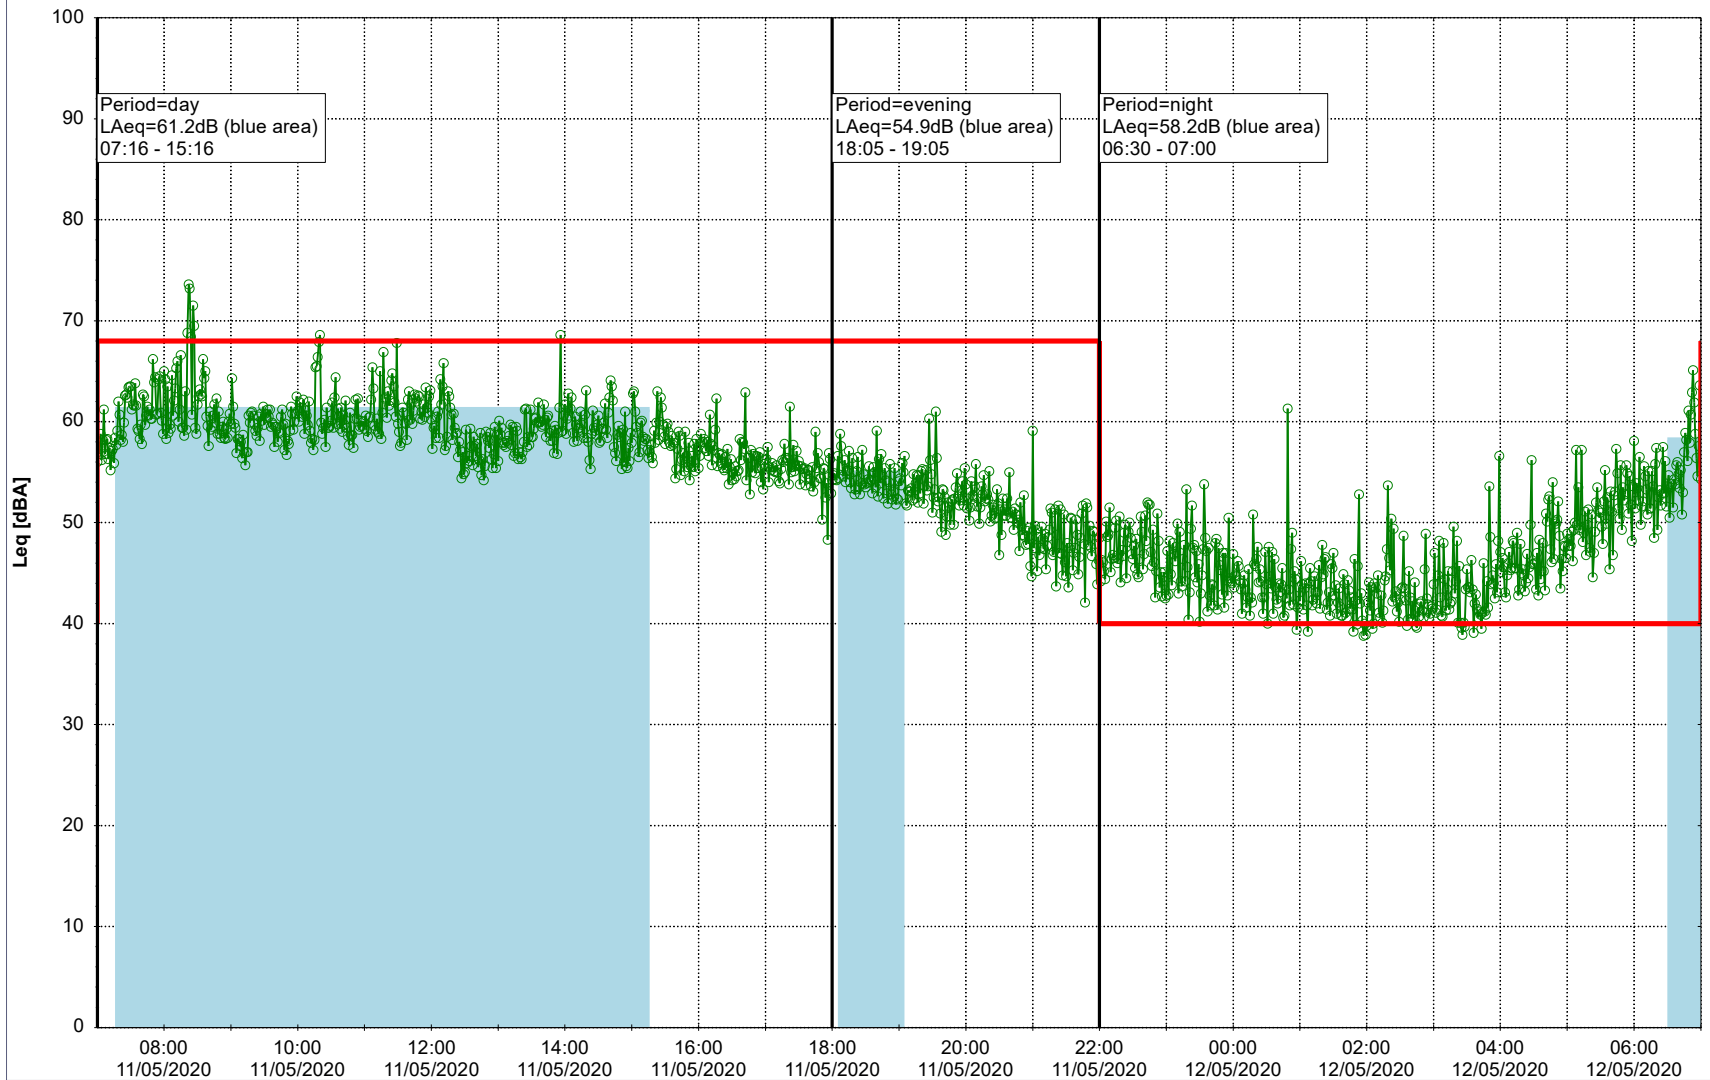

Project: Kronos Sydhavnen
Construction: Havneholmen
Location: N-V

Plan View

Remarks

...

Noise Time Related Diagram

11/05/2020
12/05/2020

○ ○ ○ ○ HOL_NS01

Project: Kronos Sydhavnen
Construction: Havneholmen
Location: N-V

Plan View

Remarks

...

Noise Time Related Diagram

12/05/2020
13/05/2020

○ ○ ○ ○ HOL_NS01

Project: Kronos Sydhavnen
Construction: Havneholmen
Location: N-V

Plan View

Remarks

...

Noise Time Related Diagram

13/05/2020
14/05/2020

○ ○ ○ ○ HOL_NS01

Project: Kronos Sydhavnen
Construction: Havneholmen
Location: N-V

Plan View

Remarks

Noise Time Related Diagram

15/05/2020
16/05/2020

○ ○ ○ ○ HOL_NS01

Project: Kronos Sydhavnen
Construction: Havneholmen
Location: N-V

Plan View

Remarks

...

Noise Time Related Diagram