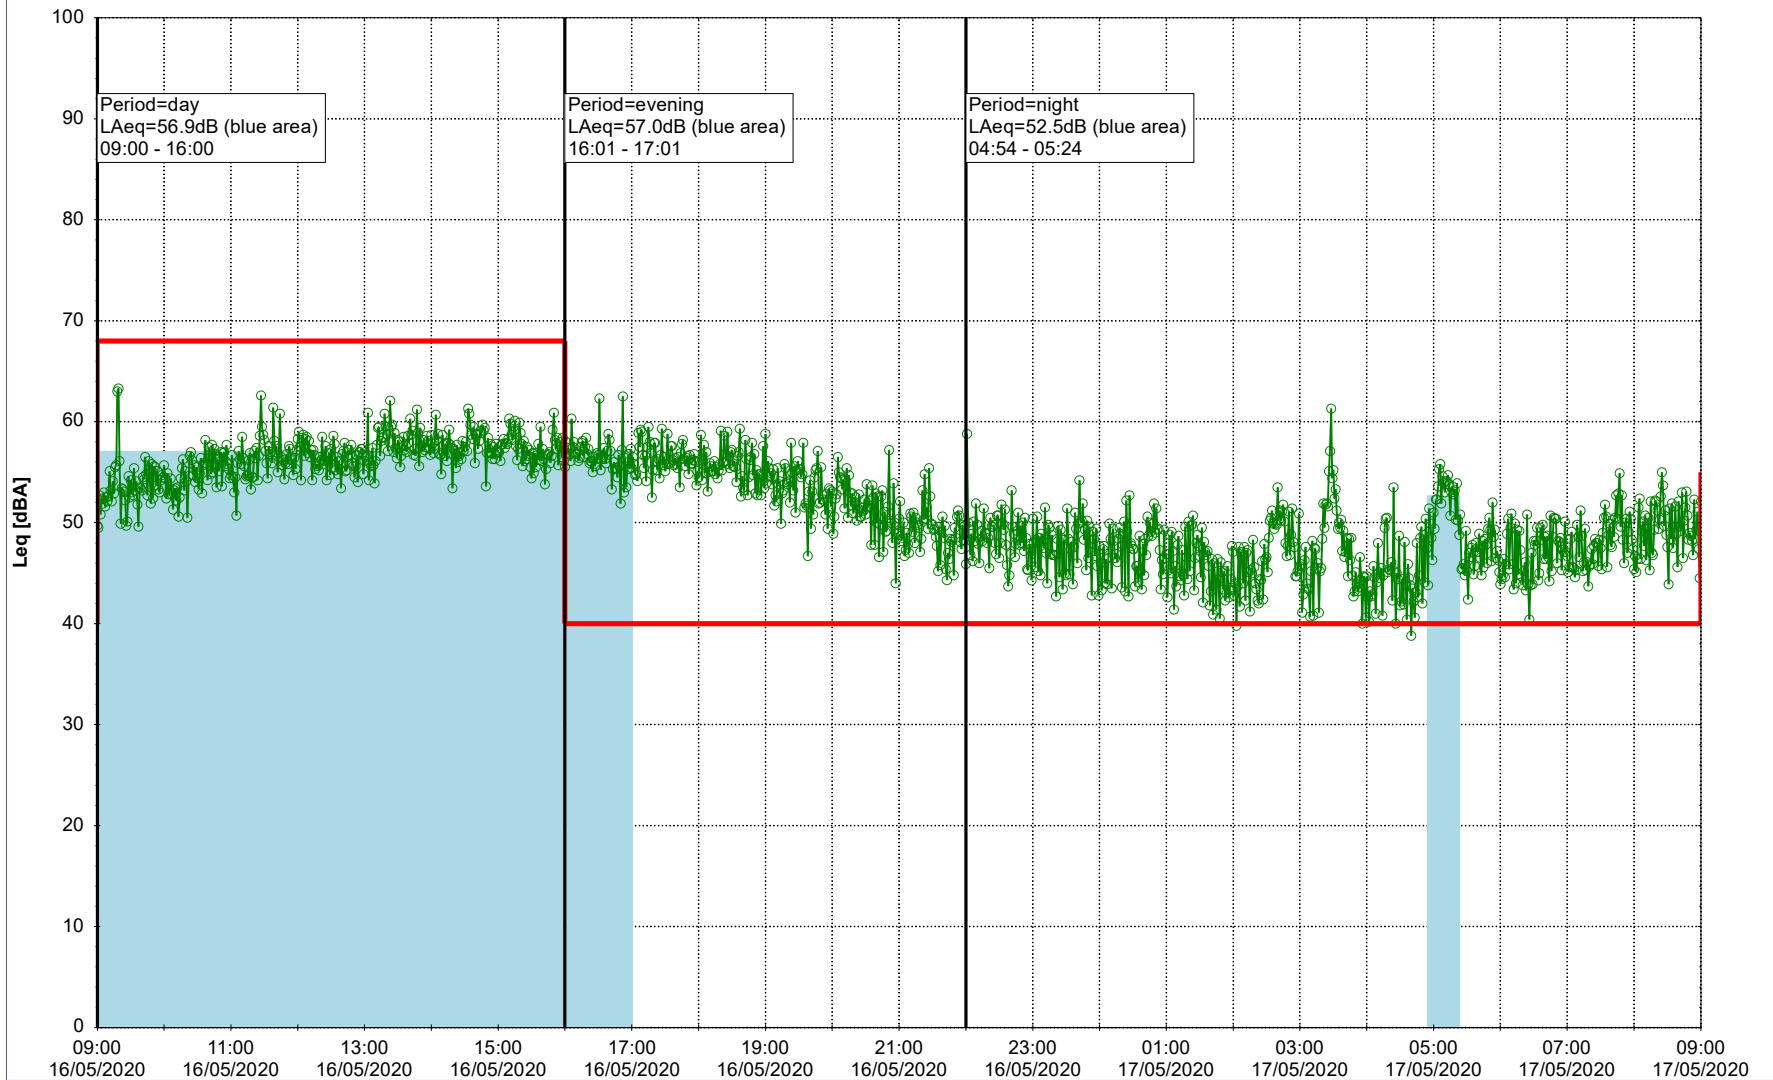

Noise Time Related Diagram

15/05/2020
16/05/2020

○ ○ ○ ○ HOL_NS01

Project: Kronos Sydhavnen
Construction: Havneholmen
Location: N-V

Plan View

Remarks

...

Noise Time Related Diagram

16/05/2020
17/05/2020

○ ○ ○ ○ HOL_NS01

Project: Kronos Sydhavnen
Construction: Havneholmen
Location: N-V

Plan View

Remarks

...

Noise Time Related Diagram

17/05/2020
18/05/2020