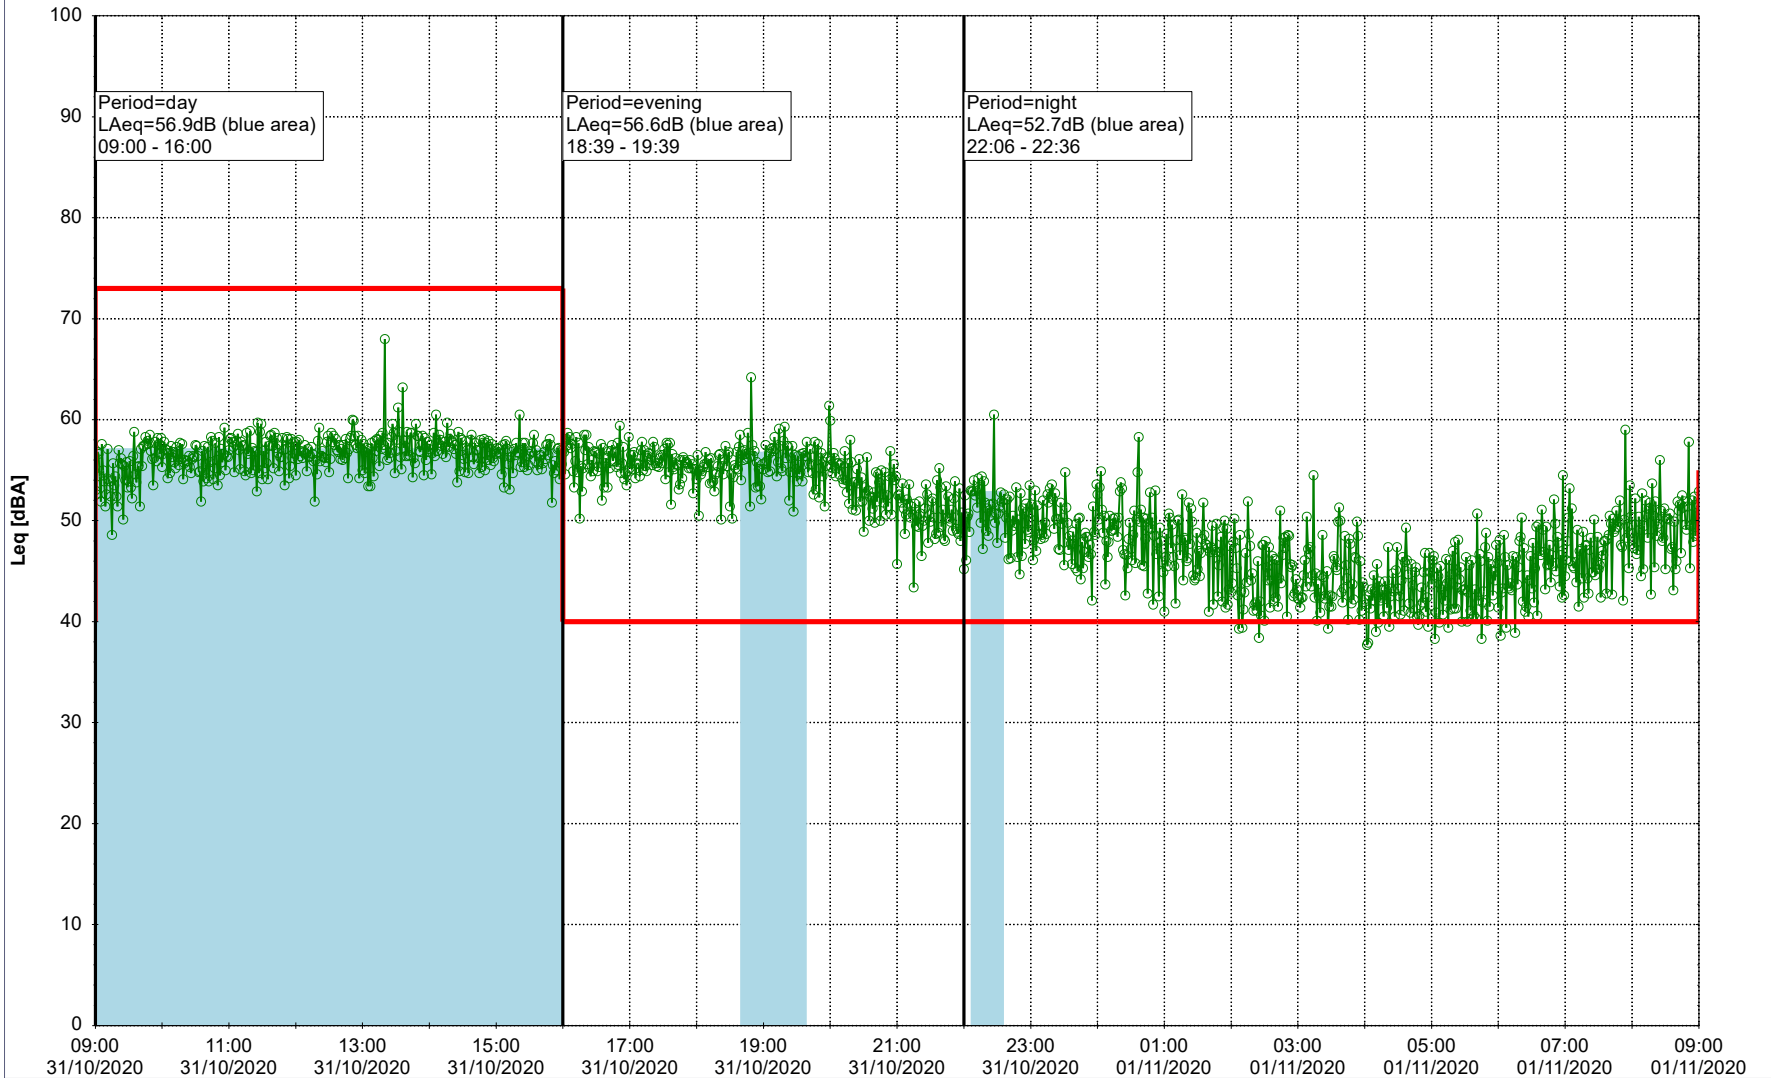

### Noise Time Related Diagram

30/10/2020  
31/10/2020

○ ○ ○ ○ HOL\_NS01

**Project:** Kronos Sydhavnen  
**Construction:** Havneholmen  
**Location:** N-V

Plan View

Remarks

...

### Noise Time Related Diagram

31/10/2020  
01/11/2020

○ ○ ○ ○ HOL\_NS01

Project: Kronos Sydhavnen  
Construction: Havneholmen  
Location: N-V

Plan View

Remarks

...