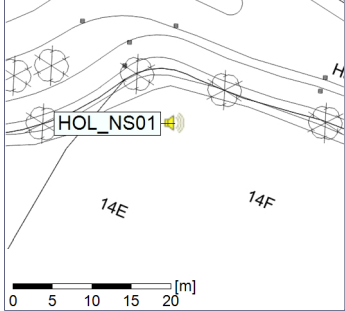

### Noise Time Related Diagram

31/10/2020  
01/11/2020

○ ○ ○ ○ HOL\_NS01

Project: Kronos Sydhavnen  
Construction: Havneholmen  
Location: N-V

Plan View

Remarks

...

### Noise Time Related Diagram

01/11/2020  
02/11/2020

○ ○ ○ ○ HOL\_NS01