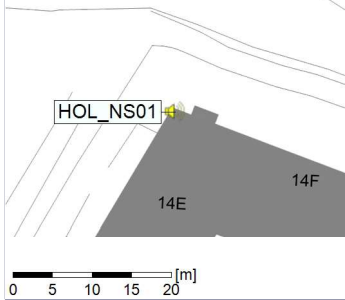

Remarks

...

Noise Time Related Diagram

16/02/2022
17/02/2022

○ ○ ○ ○ HOL_NS01

Project: Kronos Sydhavnen
Construction: Havneholmen
Location: N-V

Plan View

Remarks