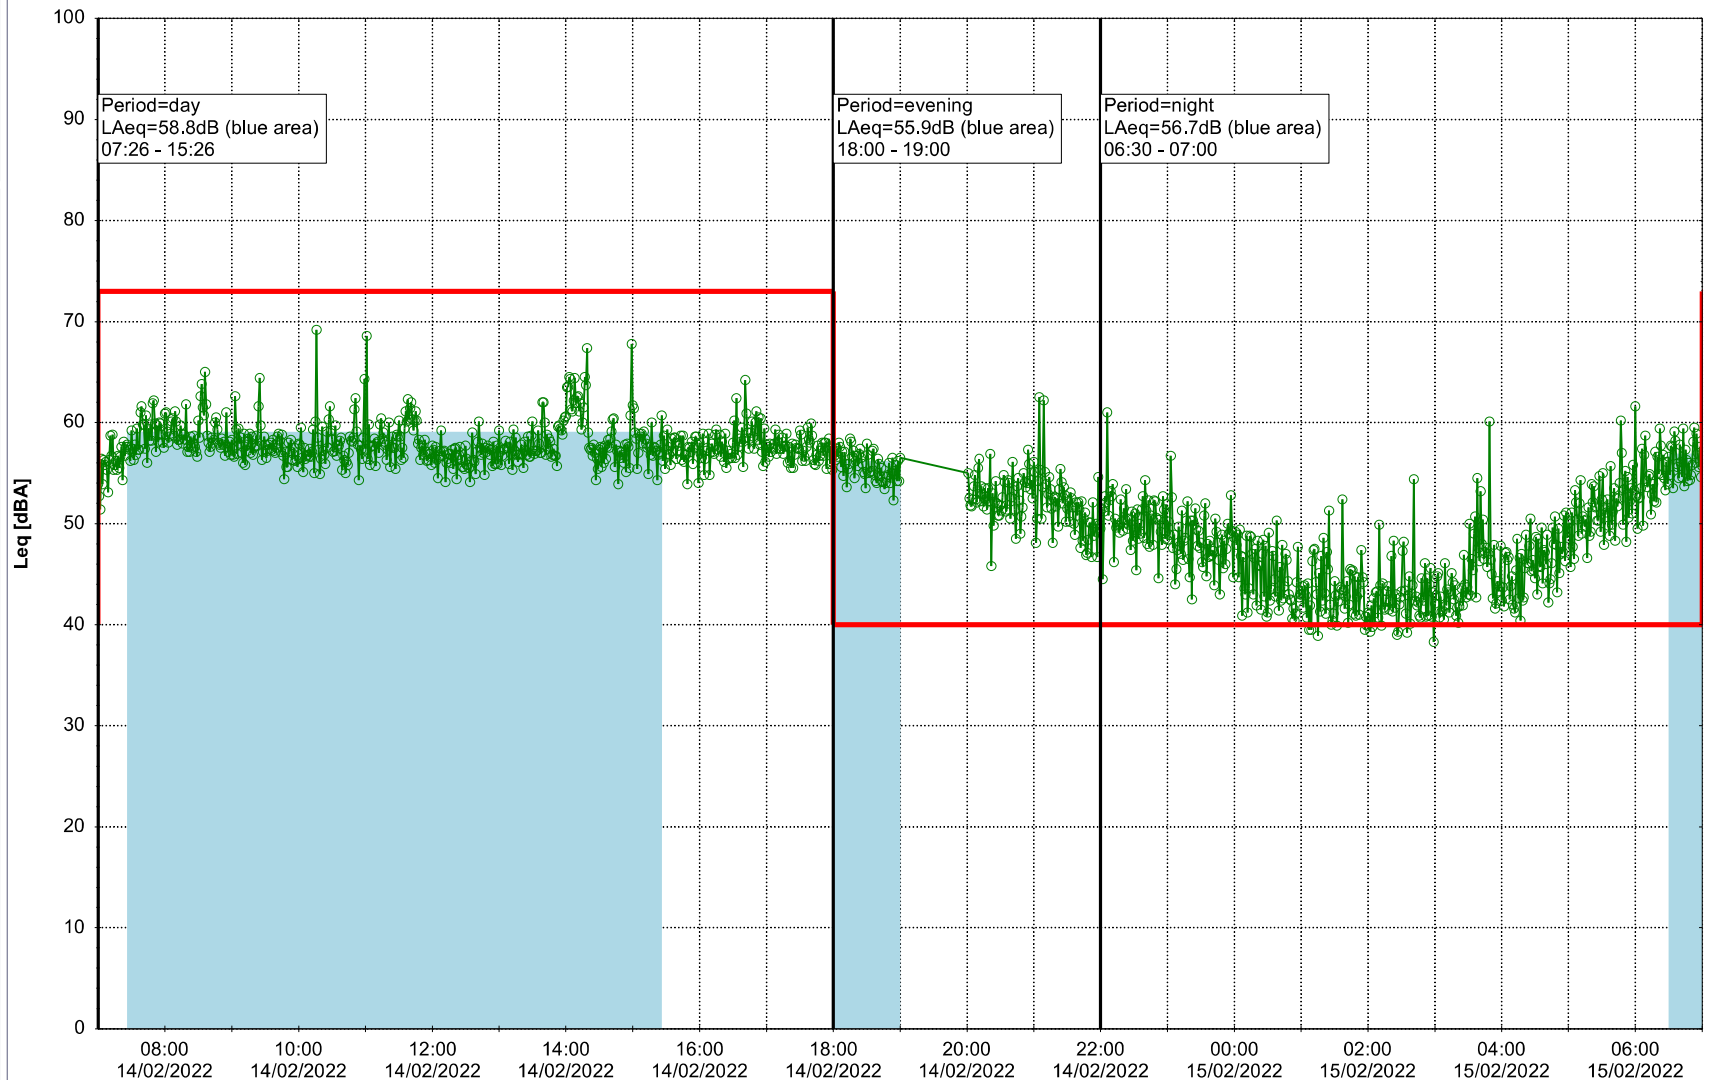

Project: Kronos Sydhavnen
Construction: Havneholmen
Location: N-V

Plan View

Remarks

- Ørsted Værket

Noise Time Related Diagram

14/02/2022
15/02/2022

○ ○ ○ ○ HOL_NS01

Project: Kronos Sydhavnen
Construction: Havneholmen
Location: N-V

Plan View

Remarks

...

Noise Time Related Diagram

15/02/2022
16/02/2022

○ ○ ○ ○ HOL_NS01

Project: Kronos Sydhavnen
Construction: Havneholmen
Location: N-V

Plan View

Remarks

...

Noise Time Related Diagram

16/02/2022
17/02/2022

○ ○ ○ ○ HOL_NS01

Project: Kronos Sydhavnen
Construction: Havneholmen
Location: N-V

Plan View

Remarks

Noise Time Related Diagram

18/02/2022
19/02/2022

○ ○ ○ ○ HOL_NS01

Project: Kronos Sydhavnen
Construction: Havneholmen
Location: N-V

Plan View

Remarks

...

Noise Time Related Diagram