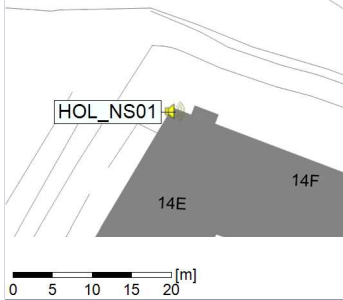

Project: Kronos Sydhavnen
Construction: Havneholmen
Location: N-V

Plan View

Remarks

- Ørsted Værket

Noise Time Related Diagram

14/02/2022
15/02/2022

○ ○ ○ ○ HOL_NS01

Project: Kronos Sydhavnen
Construction: Havneholmen
Location: N-V

Plan View

Remarks

...

Noise Time Related Diagram

15/02/2022
16/02/2022

○ ○ ○ ○ HOL_NS01

Project: Kronos Sydhavnen
Construction: Havneholmen
Location: N-V

Plan View

19/02/2022
20/02/2022

○ ○ ○ ○ HOL_NS01

Project: Kronos Sydhavnen
Construction: Havneholmen
Location: N-V

Plan View

Remarks

...

Noise Time Related Diagram

20/02/2022
21/02/2022