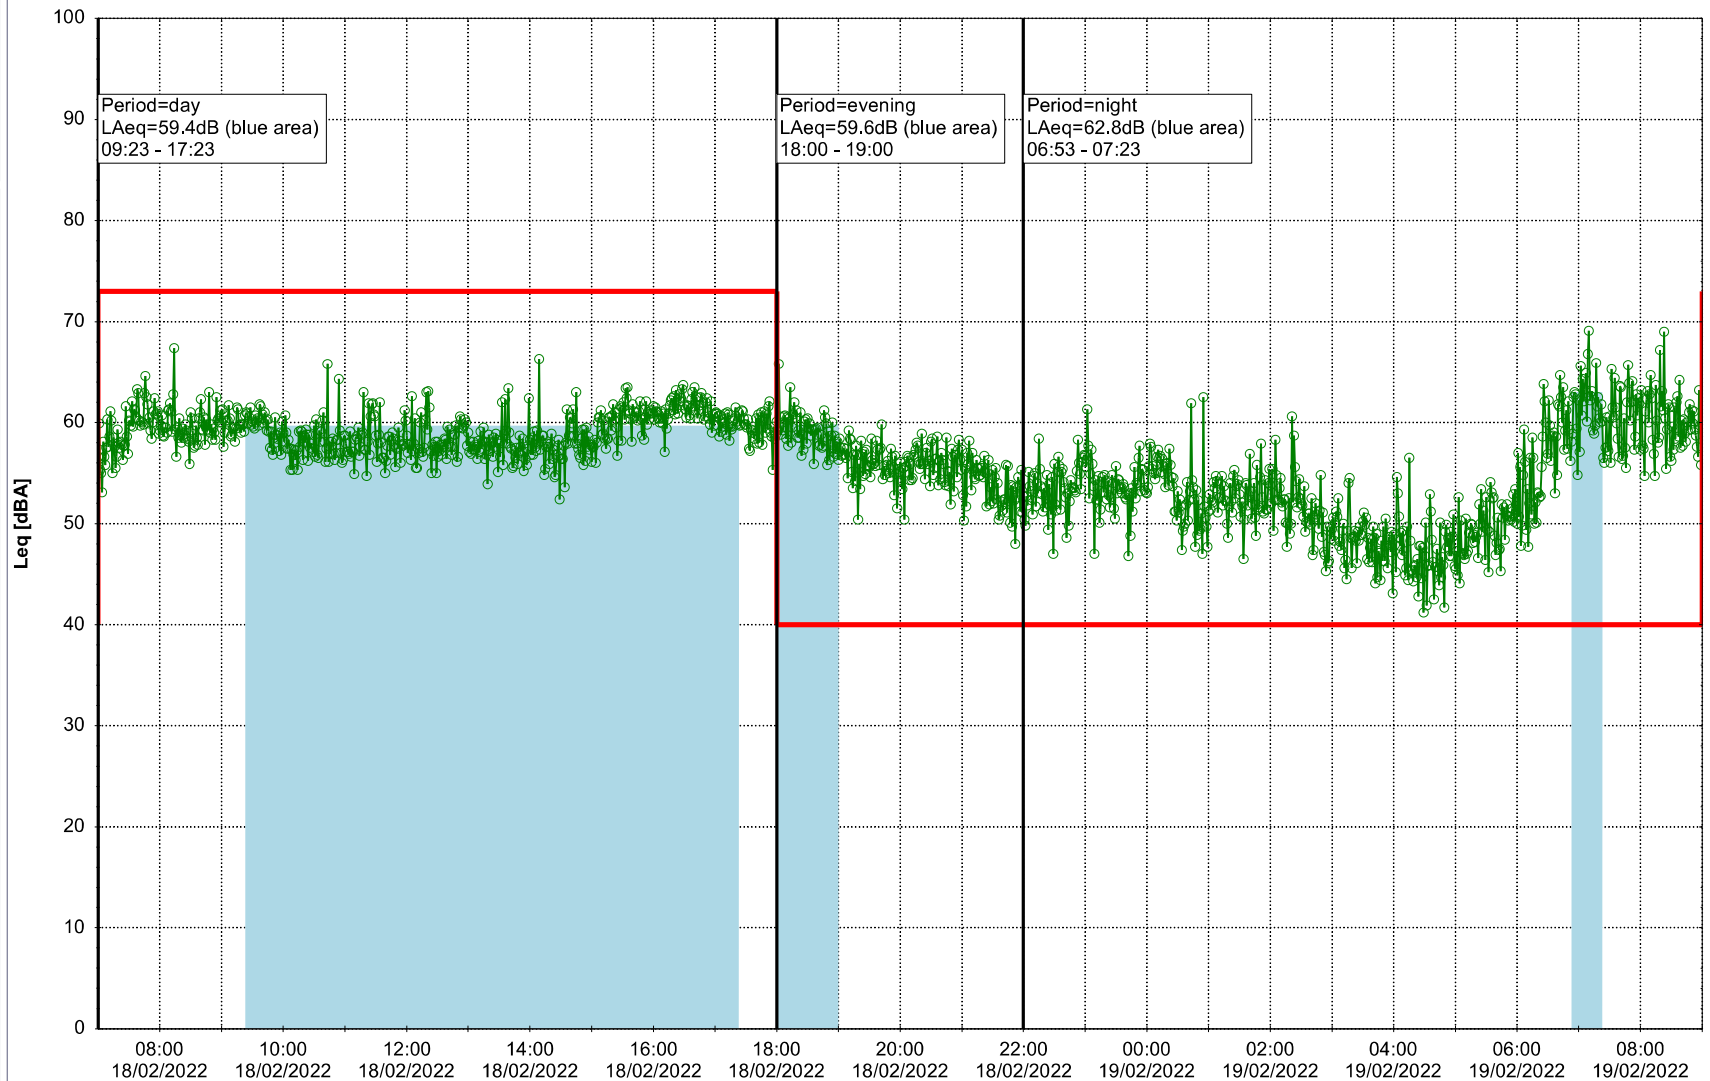

...

Noise Time Related Diagram

17/02/2022
18/02/2022

○ ○ ○ ○ HOL_NS01

Project: Kronos Sydhavnen
Construction: Havneholmen
Location: N-V

Plan View

Remarks

...

Noise Time Related Diagram

18/02/2022
19/02/2022

○ ○ ○ ○ HOL_NS01

Project: Kronos Sydhavnen
Construction: Havneholmen
Location: N-V

Plan View

Remarks

...

Noise Time Related Diagram

19/02/2022
20/02/2022

○ ○ ○ ○ HOL_NS01

Project: Kronos Sydhavnen
Construction: Havneholmen
Location: N-V

Plan View

Remarks

...

Noise Time Related Diagram

20/02/2022
21/02/2022