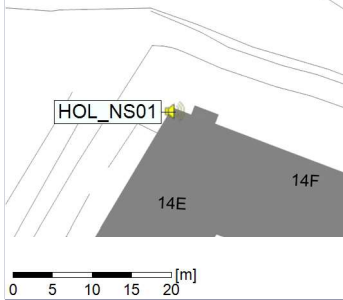

Noise Time Related Diagram

18/02/2022
19/02/2022

○ ○ ○ ○ HOL_NS01

Project: Kronos Sydhavnen
Construction: Havneholmen
Location: N-V

Plan View

Remarks

...

Noise Time Related Diagram