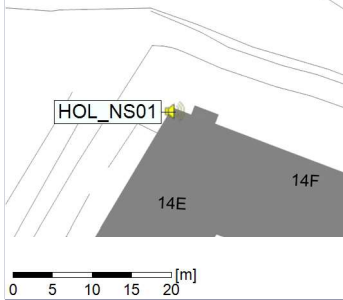

19/02/2022
20/02/2022

○ ○ ○ ○ HOL_NS01

Project: Kronos Sydhavnen
Construction: Havneholmen
Location: N-V

Plan View

Remarks

...

Noise Time Related Diagram

20/02/2022
21/02/2022