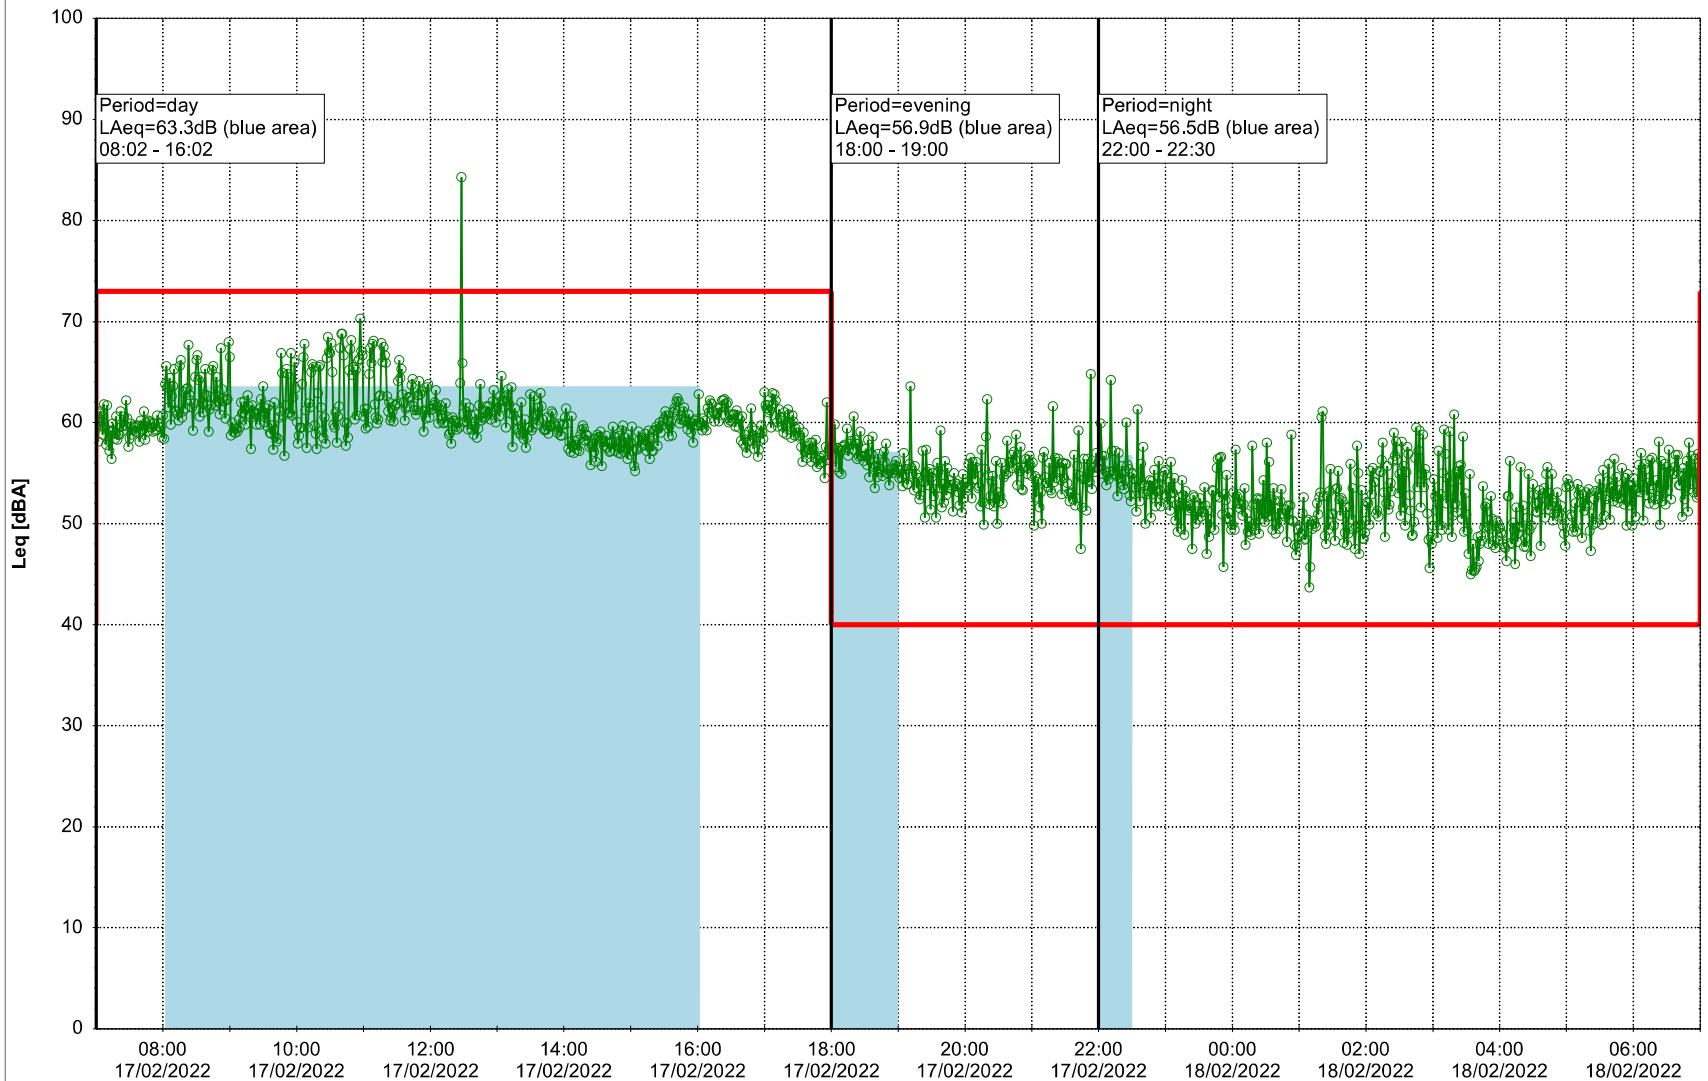

Remarks

...

Noise Time Related Diagram

16/02/2022
17/02/2022

○ ○ ○ ○ HOL_NS01

Project: Kronos Sydhavnen
Construction: Havneholmen
Location: N-V

Plan View

Remarks

...

Noise Time Related Diagram

17/02/2022
18/02/2022

○ ○ ○ ○ HOL_NS01

Project: Kronos Sydhavnen
Construction: Havneholmen
Location: N-V

Plan View

Remarks

...

Noise Time Related Diagram

18/02/2022
19/02/2022

○ ○ ○ ○ HOL_NS01

Project: Kronos Sydhavnen
Construction: Havneholmen
Location: N-V

Plan View

Remarks

...

Noise Time Related Diagram