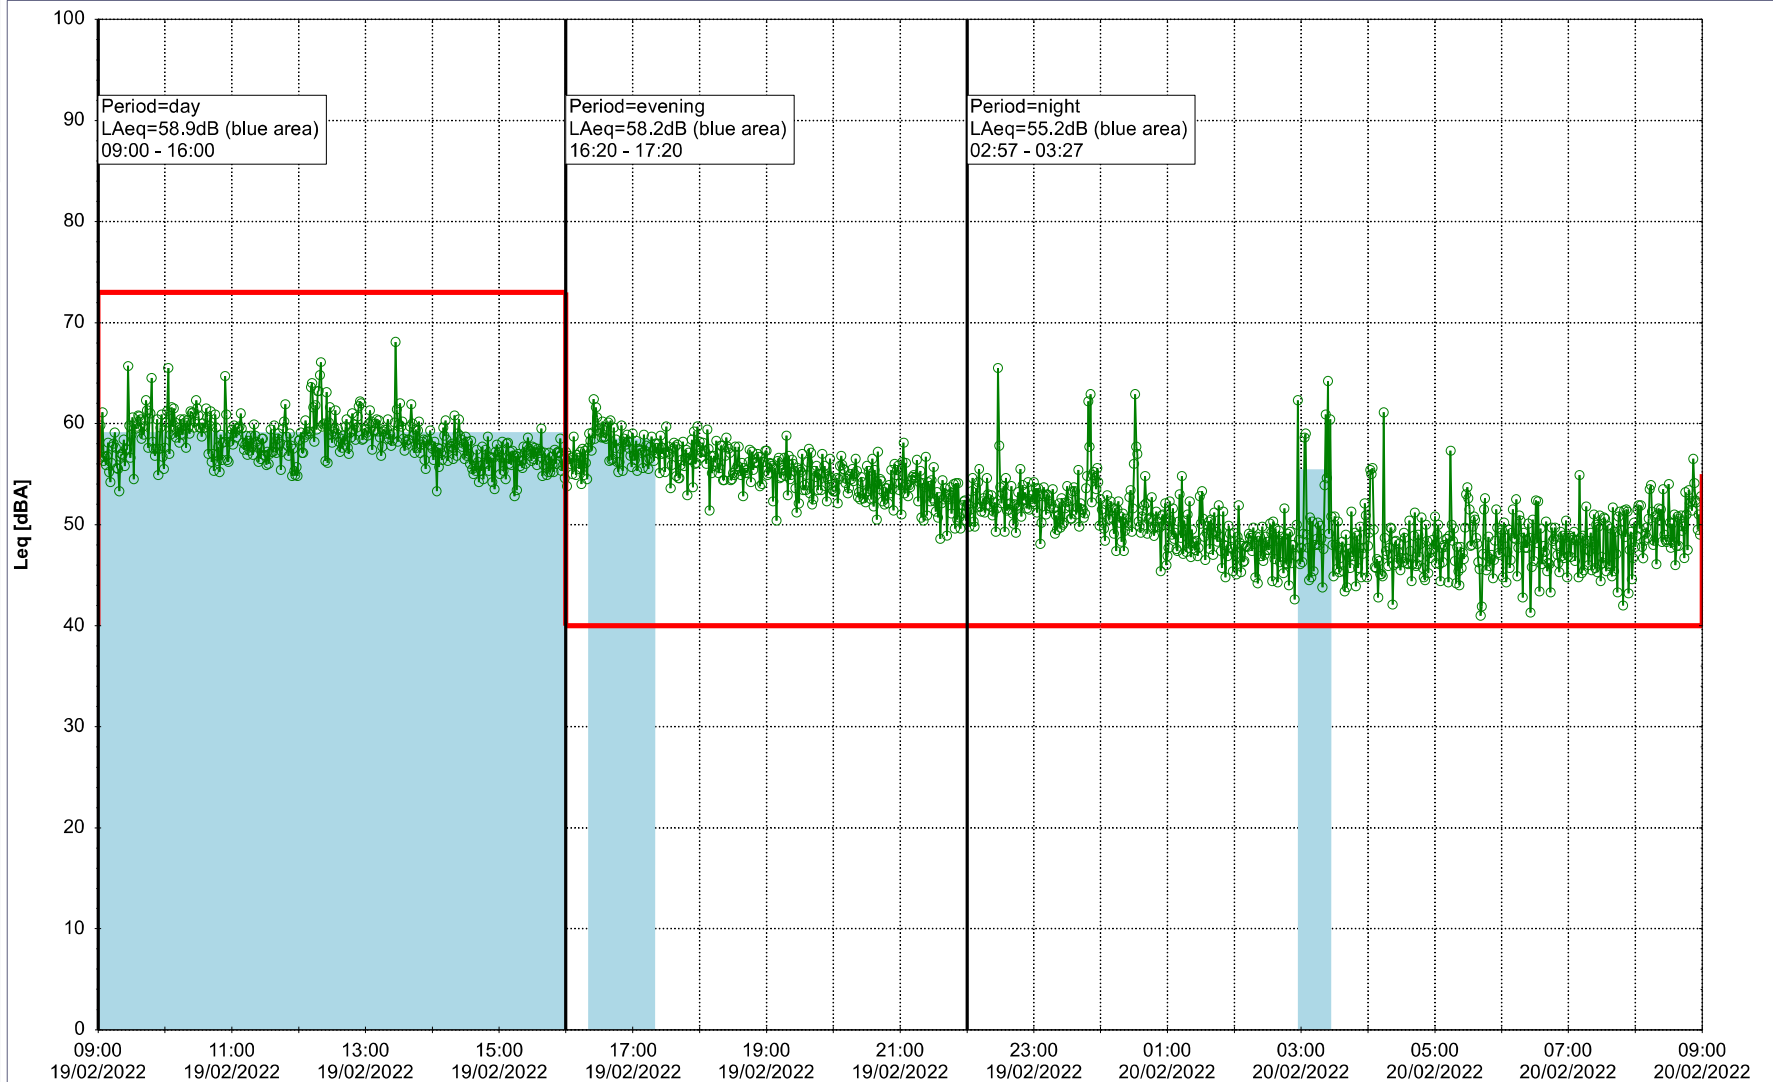

Noise Time Related Diagram

18/02/2022
19/02/2022

○ ○ ○ ○ HOL_NS01

Project: Kronos Sydhavnen
Construction: Havneholmen
Location: N-V

Plan View

Remarks

...

Noise Time Related Diagram

19/02/2022
20/02/2022

○ ○ ○ ○ HOL_NS01

Project: Kronos Sydhavnen
Construction: Havneholmen
Location: N-V

Plan View

Remarks

...

Noise Time Related Diagram

20/02/2022
21/02/2022