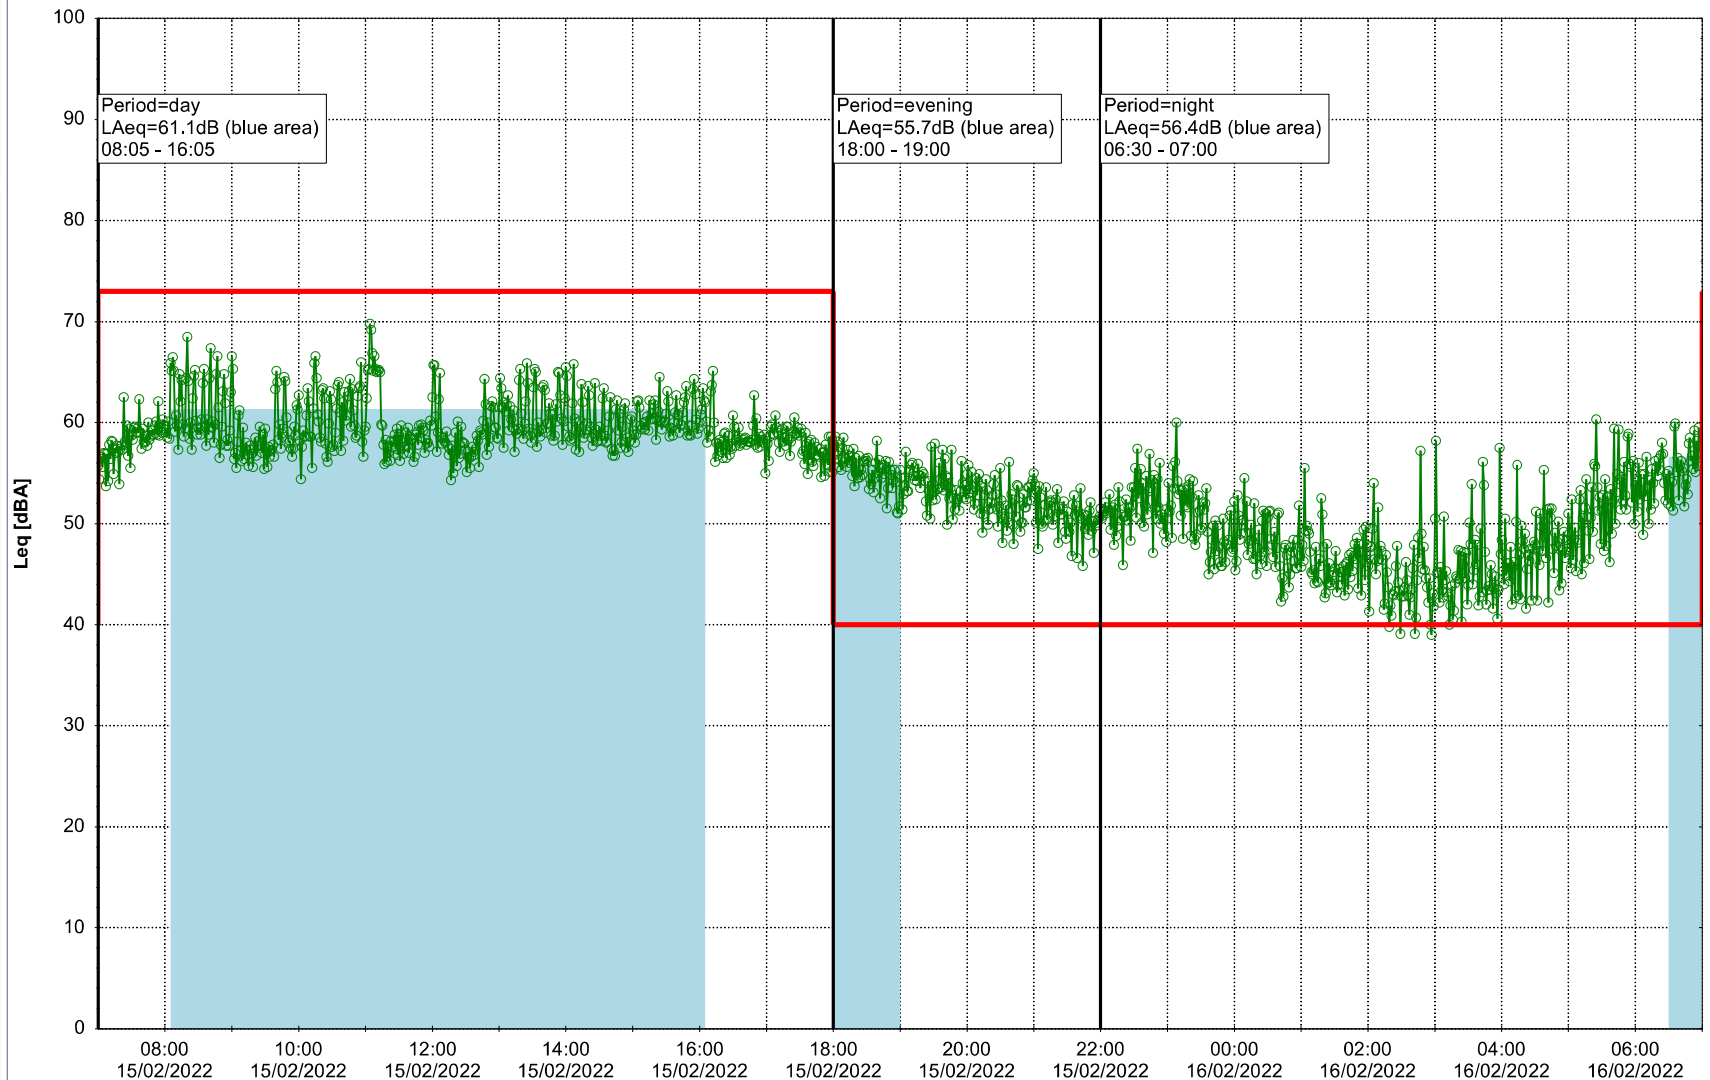

Plan View

Remarks

...

Noise Time Related Diagram

15/02/2022
16/02/2022

○ ○ ○ ○ HOL_NS01

Project: Kronos Sydhavnen
Construction: Havneholmen
Location: N-V

Plan View

Remarks

...

Noise Time Related Diagram

16/02/2022
17/02/2022

○ ○ ○ ○ HOL_NS01

Project: Kronos Sydhavnen
Construction: Havneholmen
Location: N-V

Plan View

Remarks

...

Noise Time Related Diagram

17/02/2022
18/02/2022

○ ○ ○ ○ HOL_NS01

Project: Kronos Sydhavnen
Construction: Havneholmen
Location: N-V

Plan View

Remarks

...

Noise Time Related Diagram

18/02/2022
19/02/2022

○ ○ ○ ○ HOL_NS01

Project: Kronos Sydhavnen
Construction: Havneholmen
Location: N-V

Plan View

Remarks

...

Noise Time Related Diagram