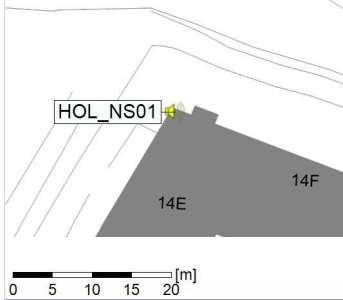

...

Noise Time Related Diagram

17/02/2022
18/02/2022

○ ○ ○ ○ HOL_NS01

Project: Kronos Sydhavnen
Construction: Havneholmen
Location: N-V

Plan View

Remarks

...