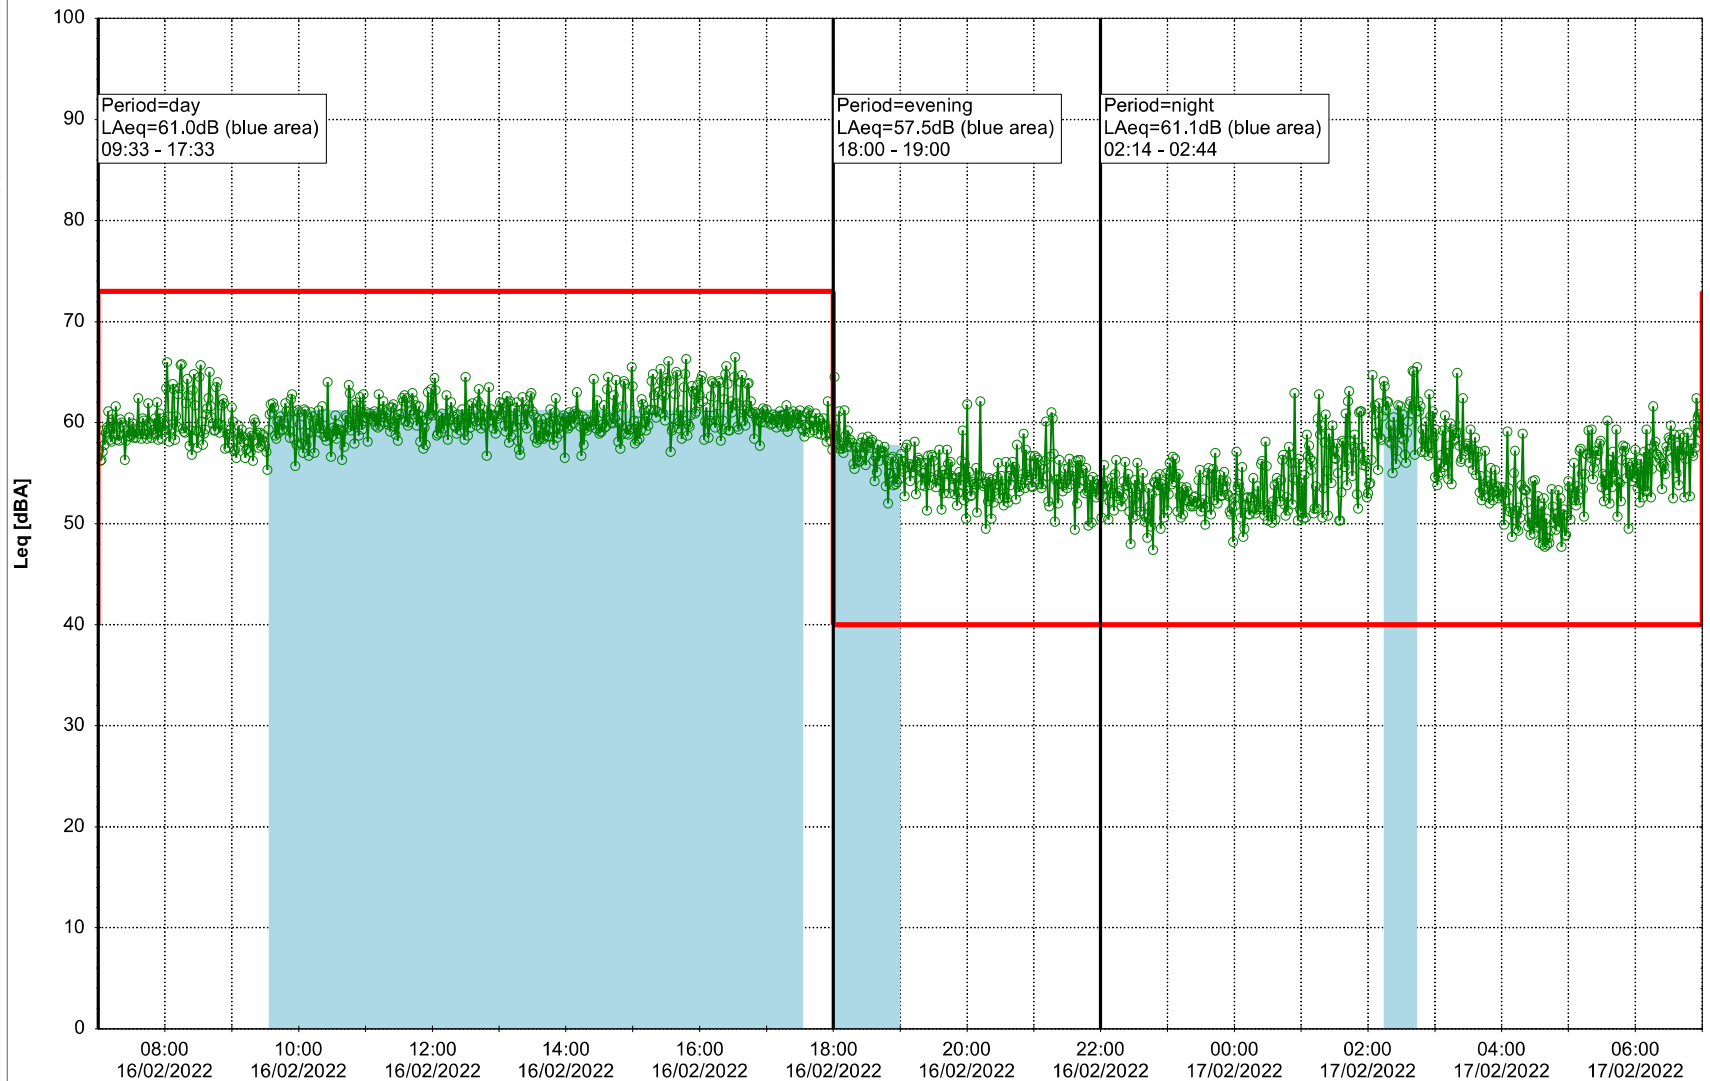

Plan View

Remarks

...

Noise Time Related Diagram

15/02/2022
16/02/2022

○ ○ ○ ○ HOL_NS01

Project: Kronos Sydhavnen
Construction: Havneholmen
Location: N-V

Plan View

Remarks

...

Noise Time Related Diagram

16/02/2022
17/02/2022

○ ○ ○ ○ HOL_NS01

Project: Kronos Sydhavnen
Construction: Havneholmen
Location: N-V

Plan View

Remarks

...

Noise Time Related Diagram

17/02/2022
18/02/2022

○ ○ ○ ○ HOL_NS01

Project: Kronos Sydhavnen
Construction: Havneholmen
Location: N-V

Plan View

Remarks

...

Noise Time Related Diagram

18/02/2022
19/02/2022

○ ○ ○ ○ HOL_NS01

Project: Kronos Sydhavnen
Construction: Havneholmen
Location: N-V

Plan View

Remarks

...

Noise Time Related Diagram