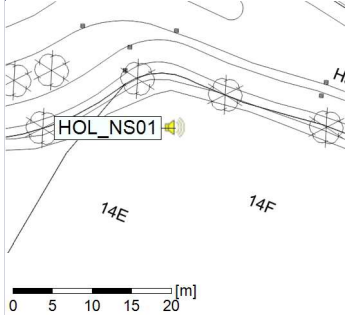

Project: Kronos Sydhavnen
Construction: Havneholmen
Location: N-V

Plan View

Remarks

- Ørsted Værket

Noise Time Related Diagram

14/02/2022
15/02/2022

○ ○ ○ ○ HOL_NS01

Project: Kronos Sydhavnen
Construction: Havneholmen
Location: N-V

Plan View

Remarks

...

Noise Time Related Diagram

15/02/2022
16/02/2022

○ ○ ○ ○ HOL_NS01

Project: Kronos Sydhavnen
Construction: Havneholmen
Location: N-V

Plan View

Noise Time Related Diagram

18/02/2022
19/02/2022

○ ○ ○ ○ HOL_NS01

Project: Kronos Sydhavnen
Construction: Havneholmen
Location: N-V

Plan View

Remarks

...

Noise Time Related Diagram

19/02/2022
20/02/2022

○ ○ ○ ○ HOL_NS01

Project: Kronos Sydhavnen
Construction: Havneholmen
Location: N-V

Plan View

Remarks

...

Noise Time Related Diagram

20/02/2022
21/02/2022