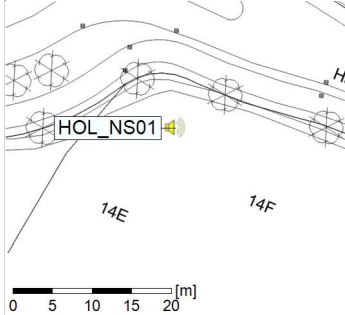

Plan View

Remarks

...

Noise Time Related Diagram

15/02/2022
16/02/2022

○ ○ ○ ○ HOL_NS01

Project: Kronos Sydhavnen
Construction: Havneholmen
Location: N-V

Plan View

Remarks

...

Noise Time Related Diagram

16/02/2022
17/02/2022

○ ○ ○ ○ HOL_NS01

Project: Kronos Sydhavnen
Construction: Havneholmen
Location: N-V

Plan View

Remarks