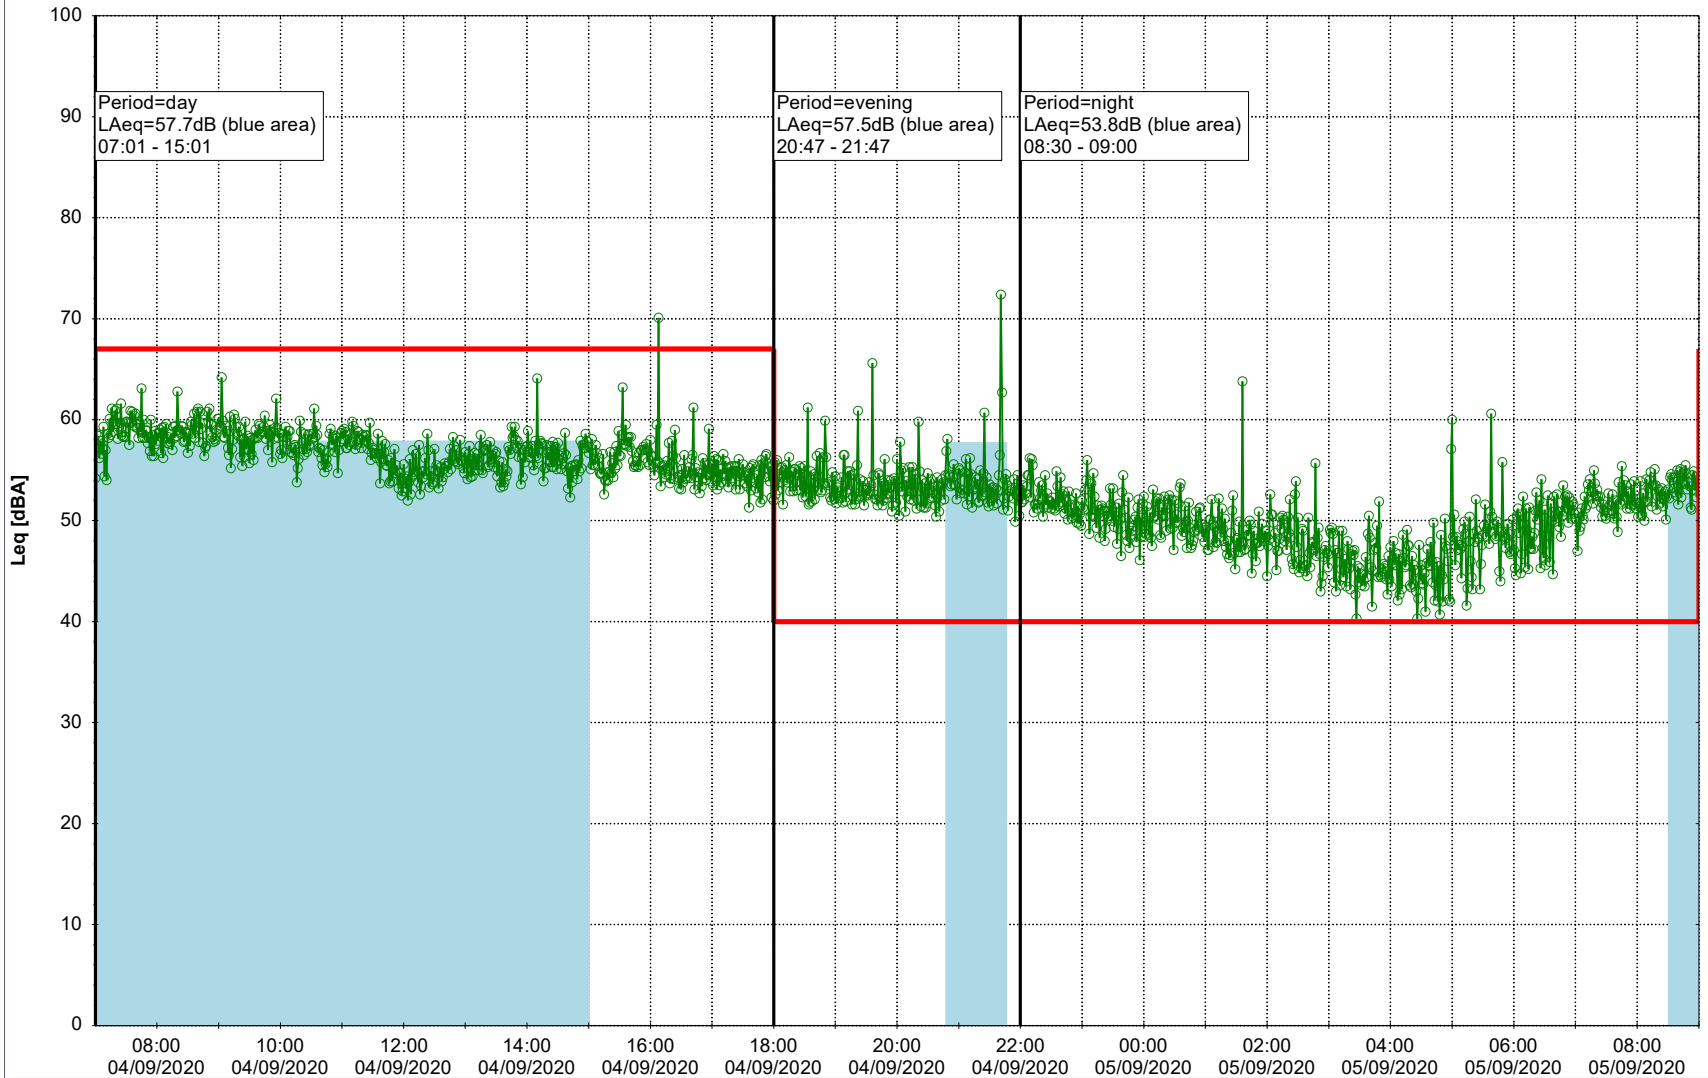

### Noise Time Related Diagram

03/09/2020  
04/09/2020

SLU\_NS01

**Project:** Kronos Sydhavnen  
**Construction:** Sluseholmen  
**Location:** N-V

Plan View

Remarks

...

### Noise Time Related Diagram

04/09/2020  
05/09/2020

○○○○ SLU\_NS01

**Project:** Kronos Sydhavnen  
**Construction:** Sluseholmen  
**Location:** N-V

Plan View

Remarks

...

### Noise Time Related Diagram

05/09/2020  
06/09/2020

SLU\_NS01

Project: Kronos Sydhavnen  
Construction: Sluseholmen  
Location: N-V

Plan View

0 5 10 15 20 [m]

Remarks

...