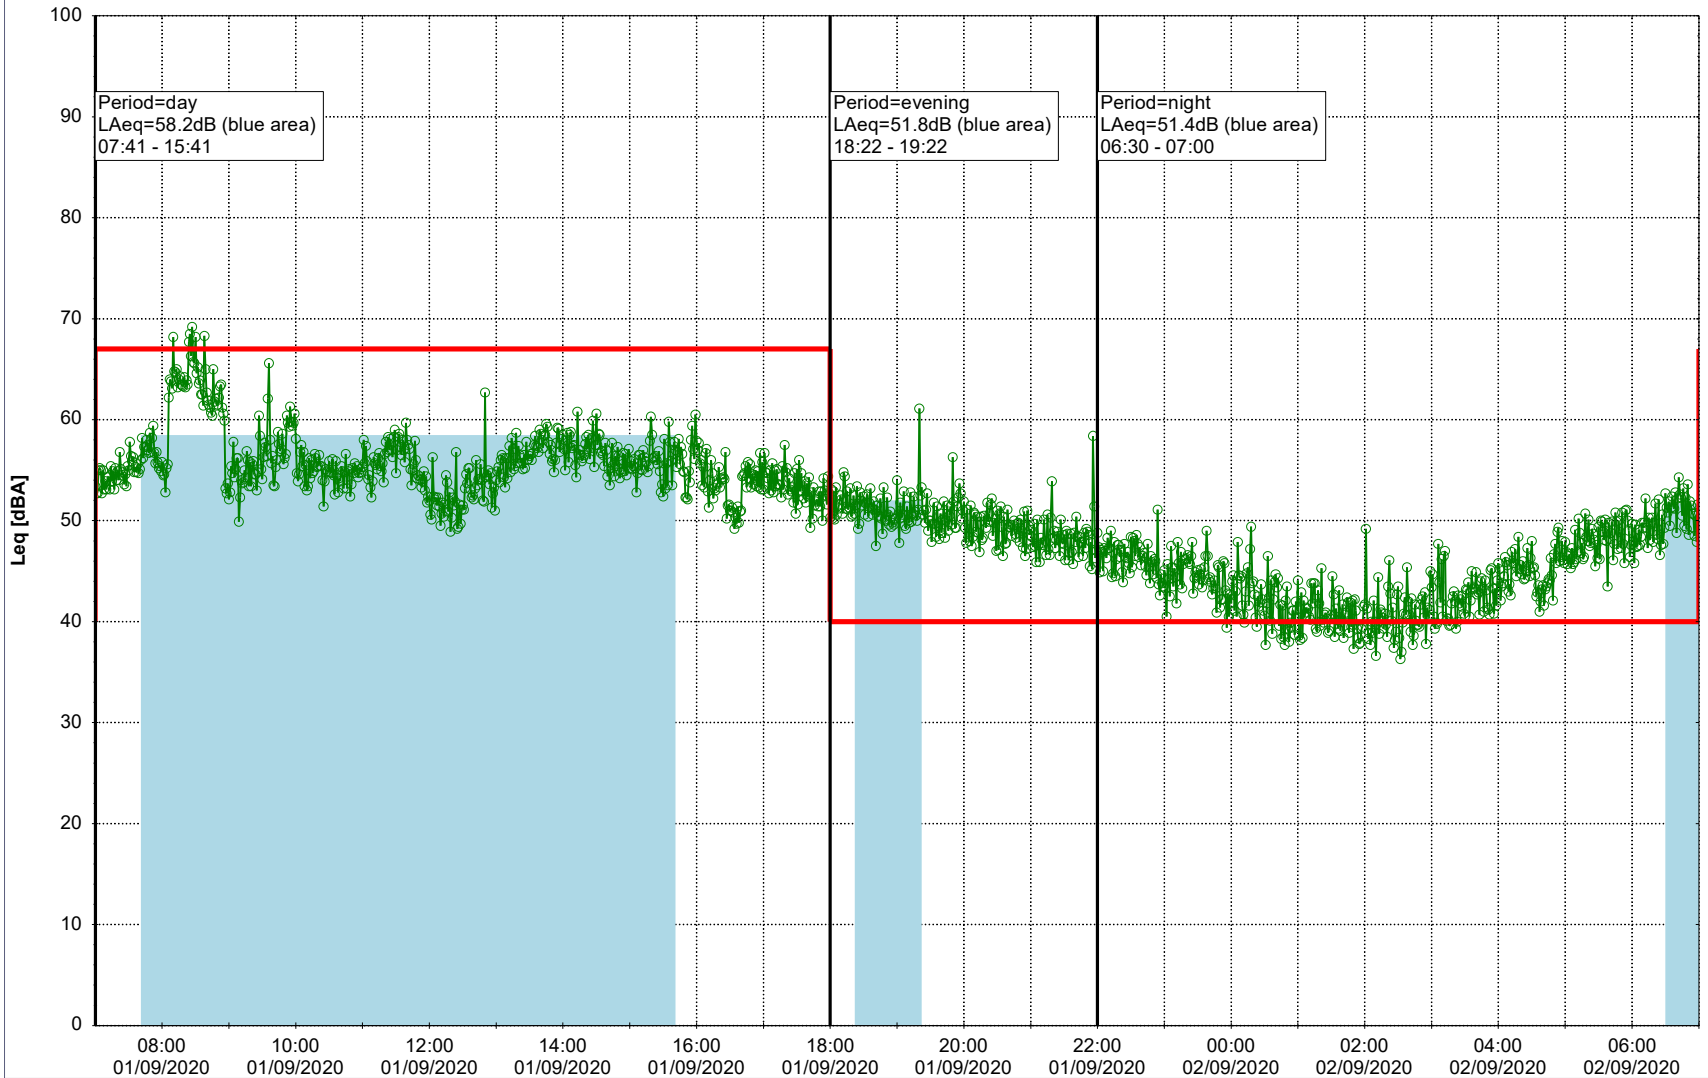

### Noise Time Related Diagram

31/08/2020  
01/09/2020

○○○○ SLU\_NS01

**Project:** Kronos Sydhavnen  
**Construction:** Sluseholmen  
**Location:** N-V

Plan View

Remarks

...

### Noise Time Related Diagram

01/09/2020  
02/09/2020

○○○○ SLU\_NS01

**Project:** Kronos Sydhavnen  
**Construction:** Sluseholmen  
**Location:** N-V

Plan View

Remarks

...

### Noise Time Related Diagram

02/09/2020  
03/09/2020

○○○○ SLU\_NS01

Project: Kronos Sydhavnen  
Construction: Sluseholmen  
Location: N-V

Plan View

0 5 10 15 20 [m]

Remarks

...

### Noise Time Related Diagram

05/09/2020  
06/09/2020

SLU\_NS01

Project: Kronos Sydhavnen  
Construction: Sluseholmen  
Location: N-V

Plan View

0 5 10 15 20 [m]

Remarks

...