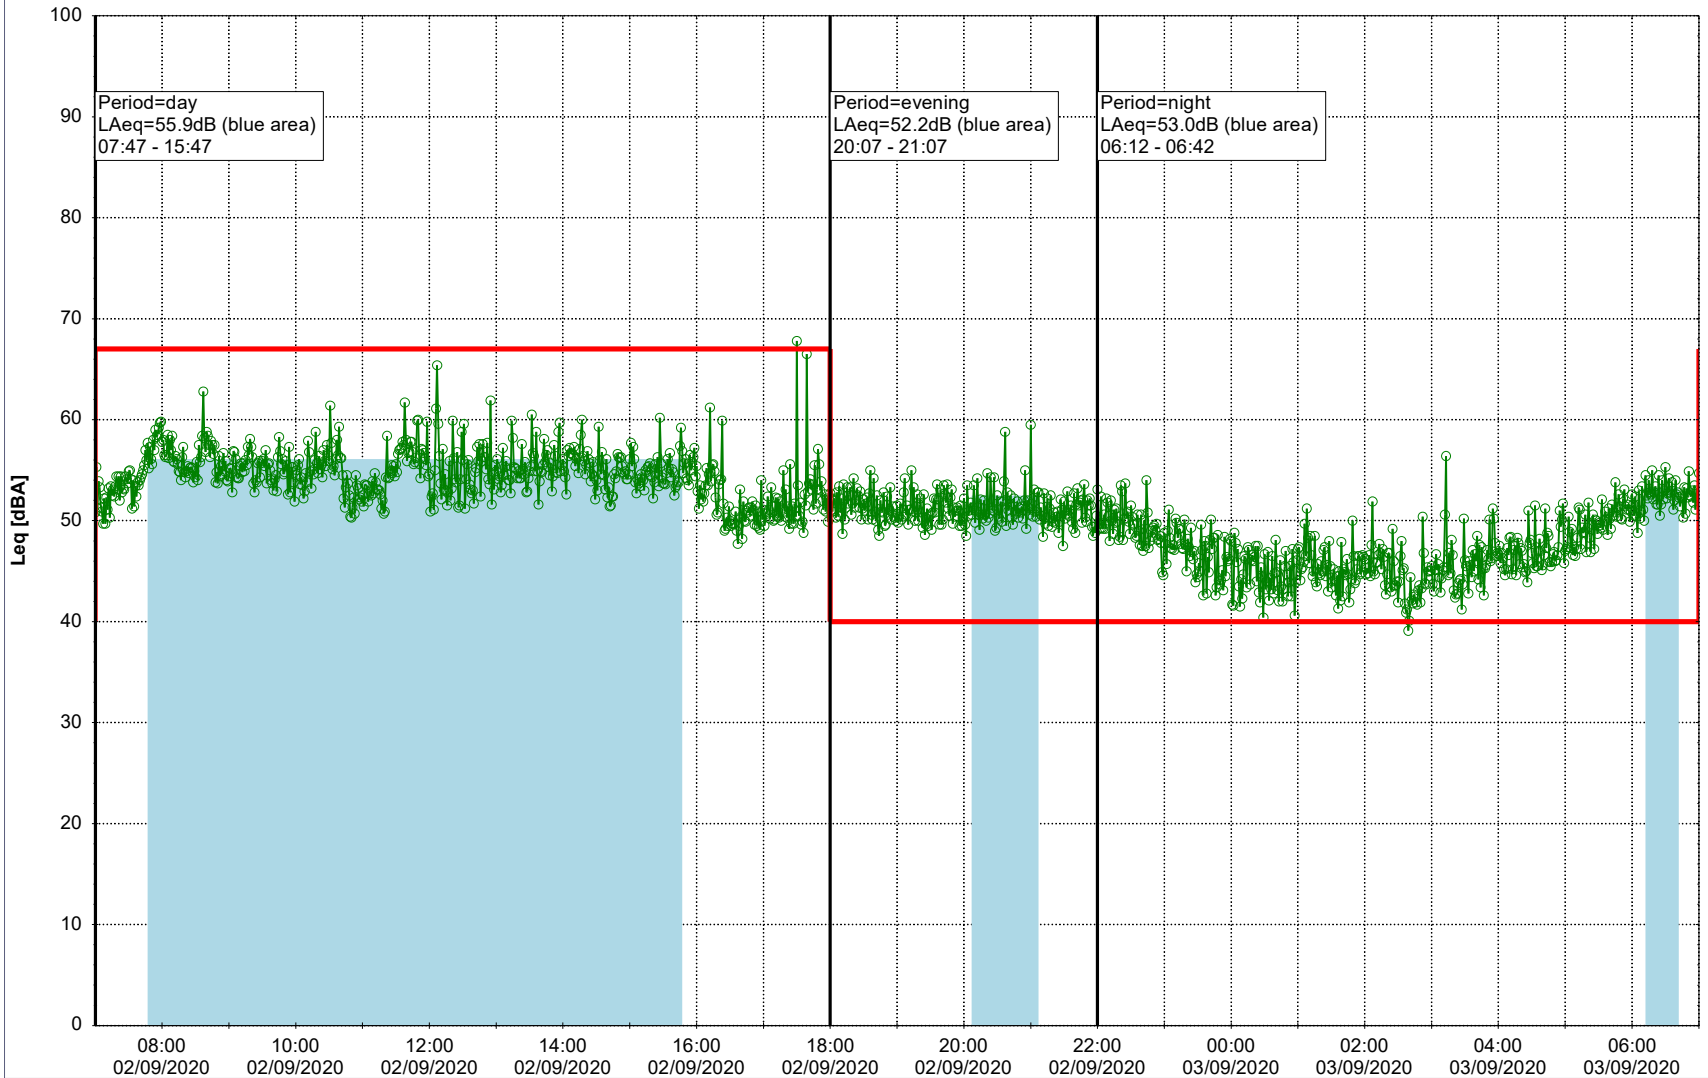

### Noise Time Related Diagram

01/09/2020  
02/09/2020

○○○○ SLU\_NS01

**Project:** Kronos Sydhavnen  
**Construction:** Sluseholmen  
**Location:** N-V

Plan View

Remarks

...

### Noise Time Related Diagram

02/09/2020  
03/09/2020

○○○○ SLU\_NS01

Project: Kronos Sydhavnen  
Construction: Sluseholmen  
Location: N-V

Plan View

0 5 10 15 20 [m]

Remarks

...

### Noise Time Related Diagram

05/09/2020  
06/09/2020

SLU\_NS01

Project: Kronos Sydhavnen  
Construction: Sluseholmen  
Location: N-V

Plan View

0 5 10 15 20 [m]

Remarks

...