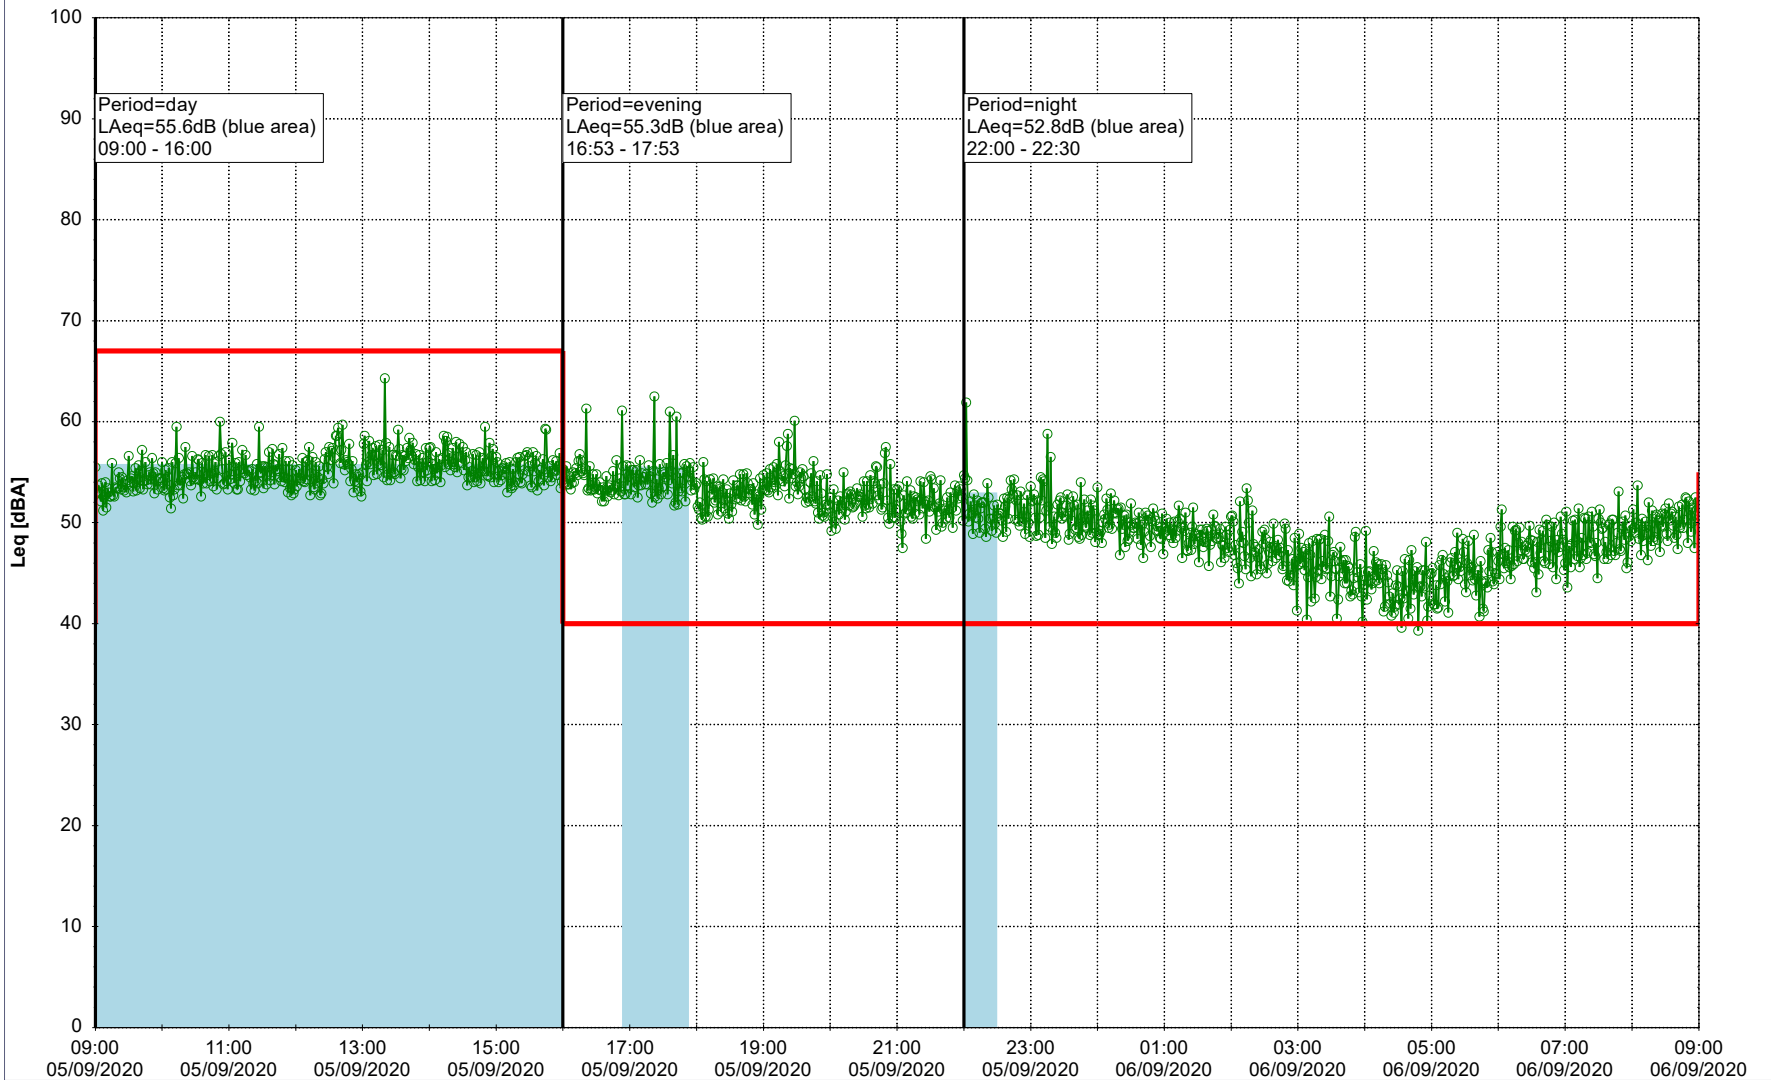

### Noise Time Related Diagram

04/09/2020  
05/09/2020

○○○○ SLU\_NS01

**Project:** Kronos Sydhavnen  
**Construction:** Sluseholmen  
**Location:** N-V

Plan View

Remarks

...

### Noise Time Related Diagram

05/09/2020  
06/09/2020

SLU\_NS01

Project: Kronos Sydhavnen  
Construction: Sluseholmen  
Location: N-V

Plan View

0 5 10 15 20 [m]

Remarks

...