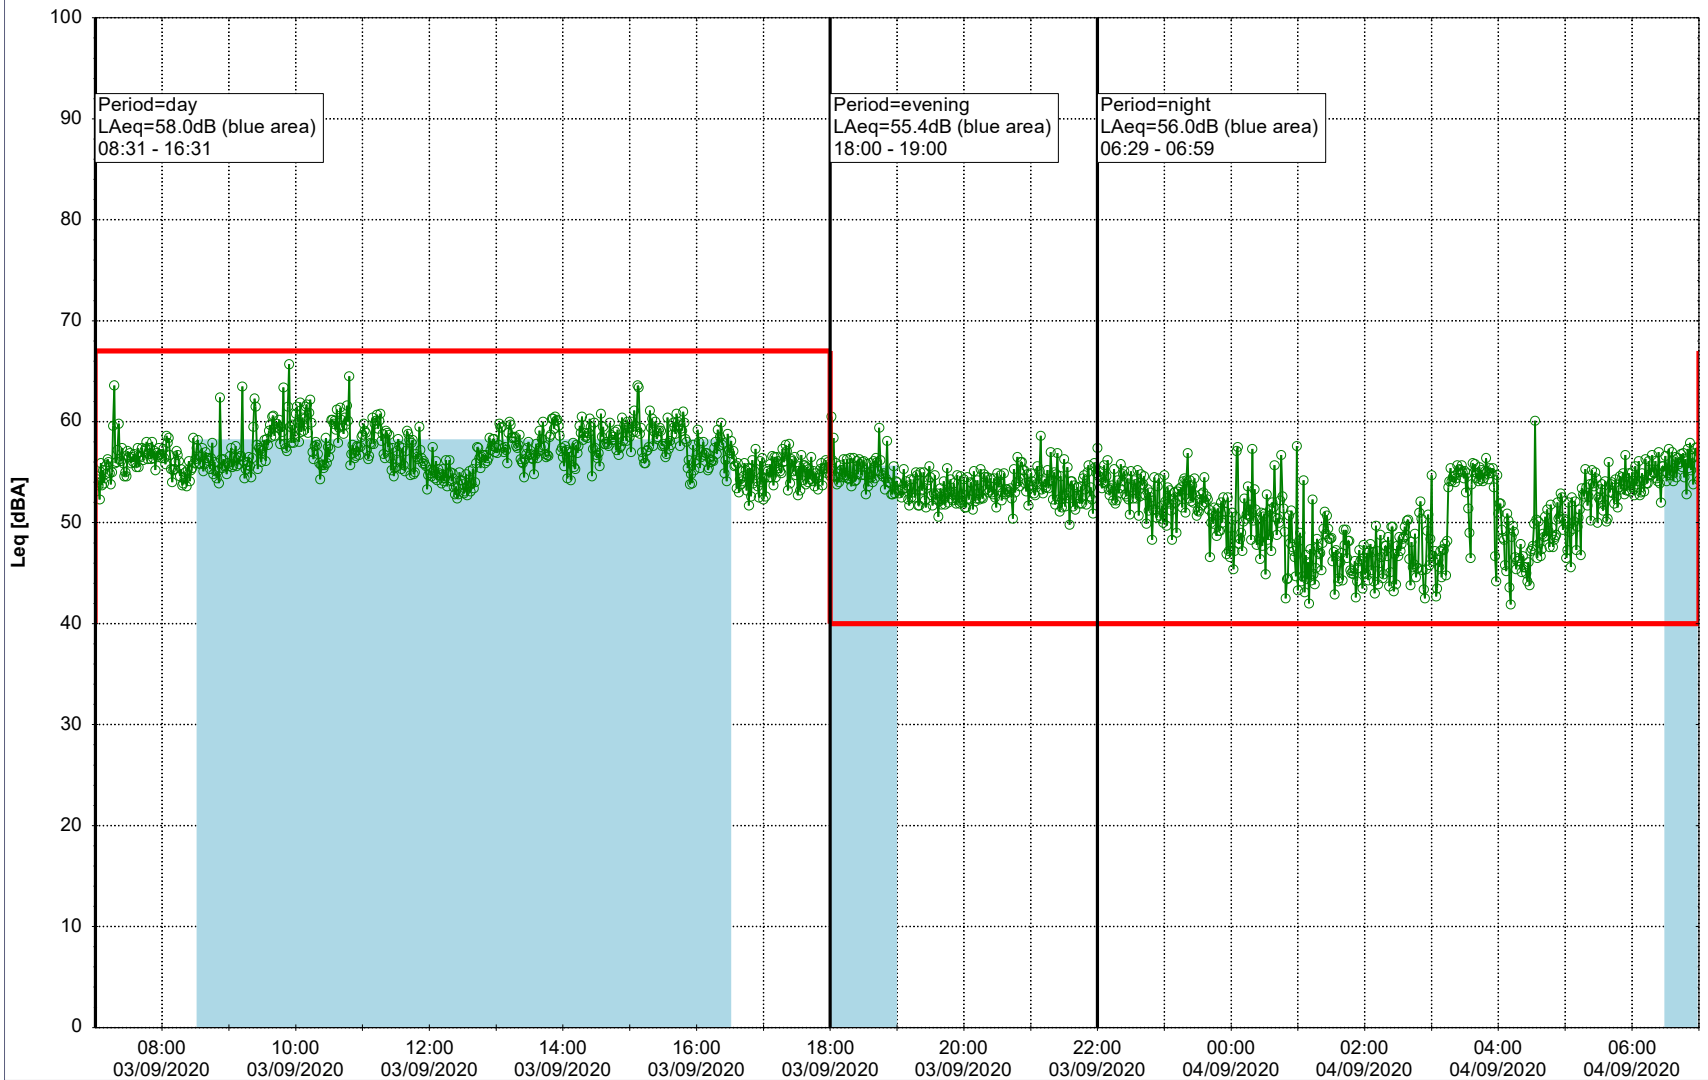

### Noise Time Related Diagram

02/09/2020  
03/09/2020

○○○○ SLU\_NS01

Project: Kronos Sydhavnen  
Construction: Sluseholmen  
Location: N-V

Plan View

0 5 10 15 20 [m]

Remarks

...

### Noise Time Related Diagram

03/09/2020  
04/09/2020

SLU\_NS01

**Project:** Kronos Sydhavnen  
**Construction:** Sluseholmen  
**Location:** N-V

Plan View

Remarks

...

### Noise Time Related Diagram

04/09/2020  
05/09/2020

○○○○ SLU\_NS01

**Project:** Kronos Sydhavnen  
**Construction:** Sluseholmen  
**Location:** N-V

Plan View

Remarks

...

### Noise Time Related Diagram

05/09/2020  
06/09/2020

SLU\_NS01

Project: Kronos Sydhavnen  
Construction: Sluseholmen  
Location: N-V

Plan View

0 5 10 15 20 [m]

Remarks

...