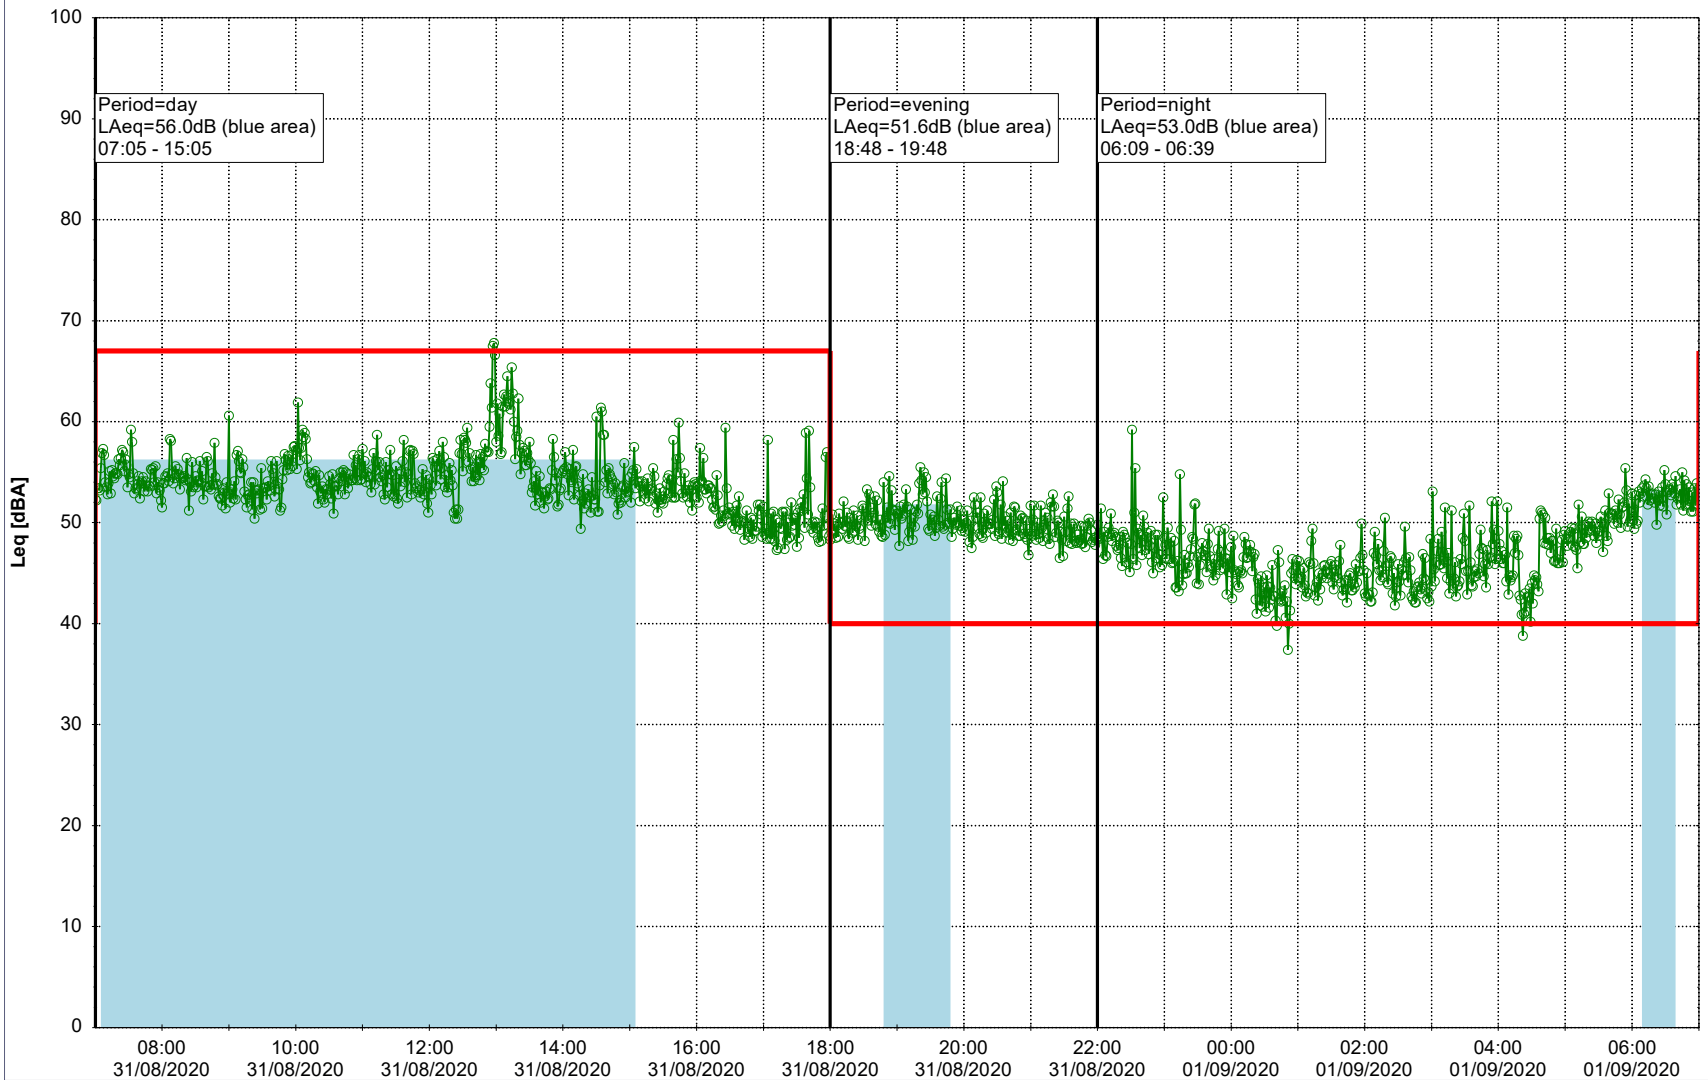

**Project:** Kronos Sydhavnen  
**Construction:** Sluseholmen  
**Location:** N-V

Plan View

0 5 10 15 20 [m]

Remarks

...

### Noise Time Related Diagram

31/08/2020  
01/09/2020

○○○○ SLU\_NS01

**Project:** Kronos Sydhavnen  
**Construction:** Sluseholmen  
**Location:** N-V

Plan View

Remarks

...

### Noise Time Related Diagram

02/09/2020  
03/09/2020

○○○○ SLU\_NS01

Project: Kronos Sydhavnen  
Construction: Sluseholmen  
Location: N-V

Plan View

0 5 10 15 20 [m]

Remarks

...

### Noise Time Related Diagram

05/09/2020  
06/09/2020

SLU\_NS01

Project: Kronos Sydhavnen  
Construction: Sluseholmen  
Location: N-V

Plan View

0 5 10 15 20 [m]

Remarks

...