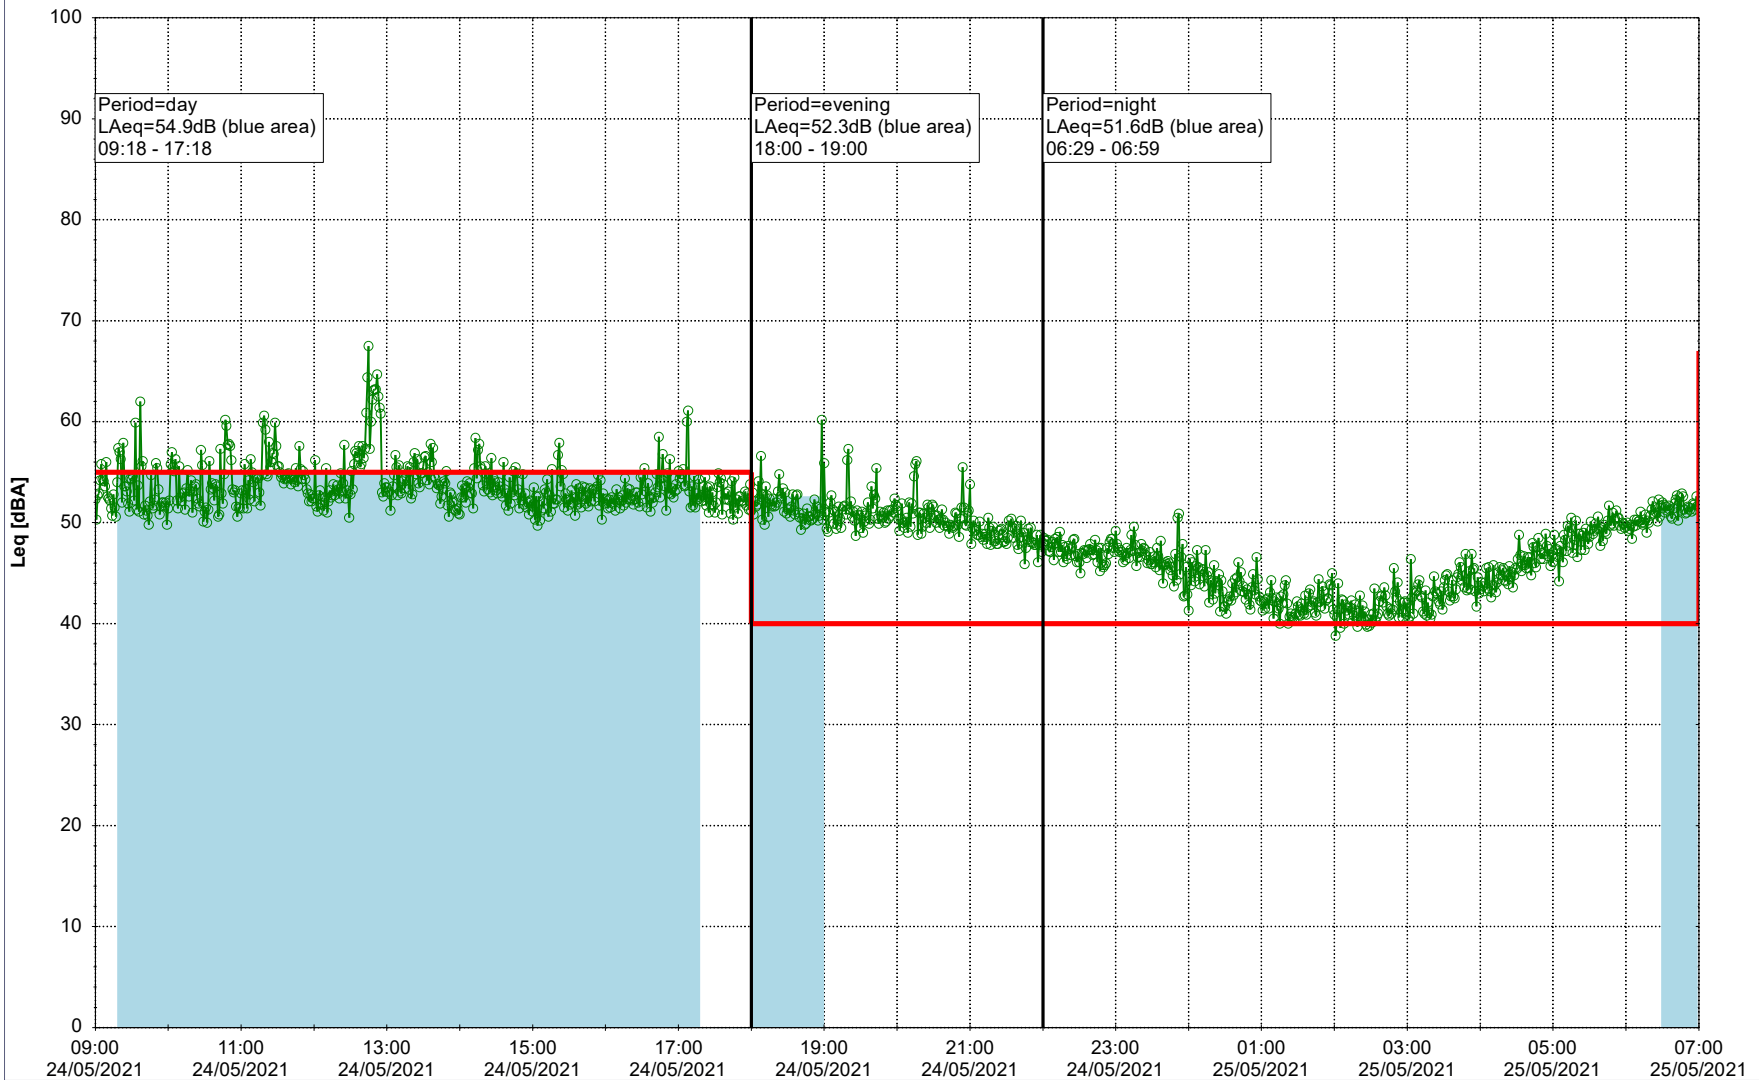

Project: Kronos Sydhavnen
Construction: Sluseholmen
Location: N-V

Plan View

Remarks

...

Noise Time Related Diagram

24/05/2021
25/05/2021

SLU_NS01

Project: Kronos Sydhavnen
Construction: Sluseholmen
Location: N-V

Plan View

Remarks

...

Noise Time Related Diagram

25/05/2021
26/05/2021

SLU_NS01

Project: Kronos Sydhavnen
Construction: Sluseholmen
Location: N-V

Plan View

Noise Time Related Diagram

28/05/2021
29/05/2021

SLU_NS01

Project: Kronos Sydhavnen
Construction: Sluseholmen
Location: N-V

Plan View

0 5 10 15 20 [m]

Remarks

...

Noise Time Related Diagram

29/05/2021
30/05/2021

○○○○ SLU_NS01

Project: Kronos Sydhavnen
Construction: Sluseholmen
Location: N-V

Plan View

0 5 10 15 20 [m]

Remarks

...