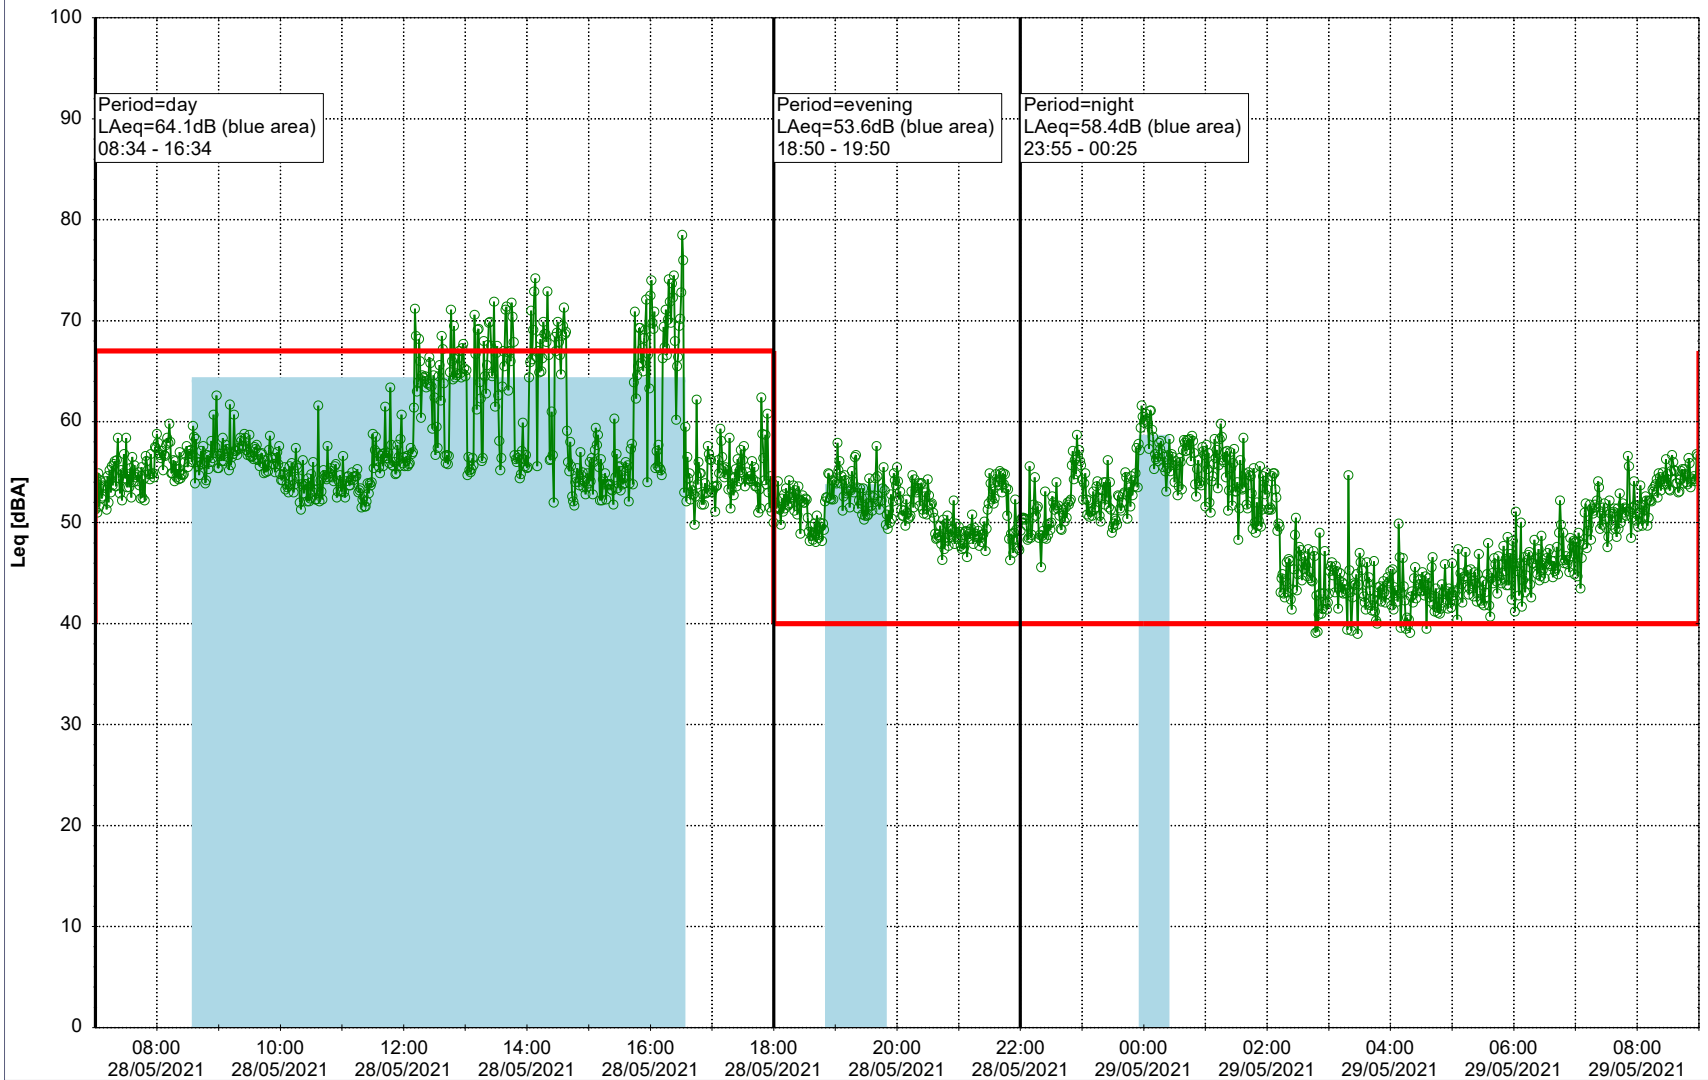

...

Noise Time Related Diagram

27/05/2021
28/05/2021

○○○○ SLU_NS01

Project: Kronos Sydhavnen
Construction: Sluseholmen
Location: N-V

Plan View

Remarks

...

Noise Time Related Diagram

28/05/2021
29/05/2021

SLU_NS01

Project: Kronos Sydhavnen
Construction: Sluseholmen
Location: N-V

Plan View

0 5 10 15 20 [m]

Remarks

...

Noise Time Related Diagram

29/05/2021
30/05/2021

○○○○ SLU_NS01

Project: Kronos Sydhavnen
Construction: Sluseholmen
Location: N-V

Plan View

0 5 10 15 20 [m]

Remarks

...