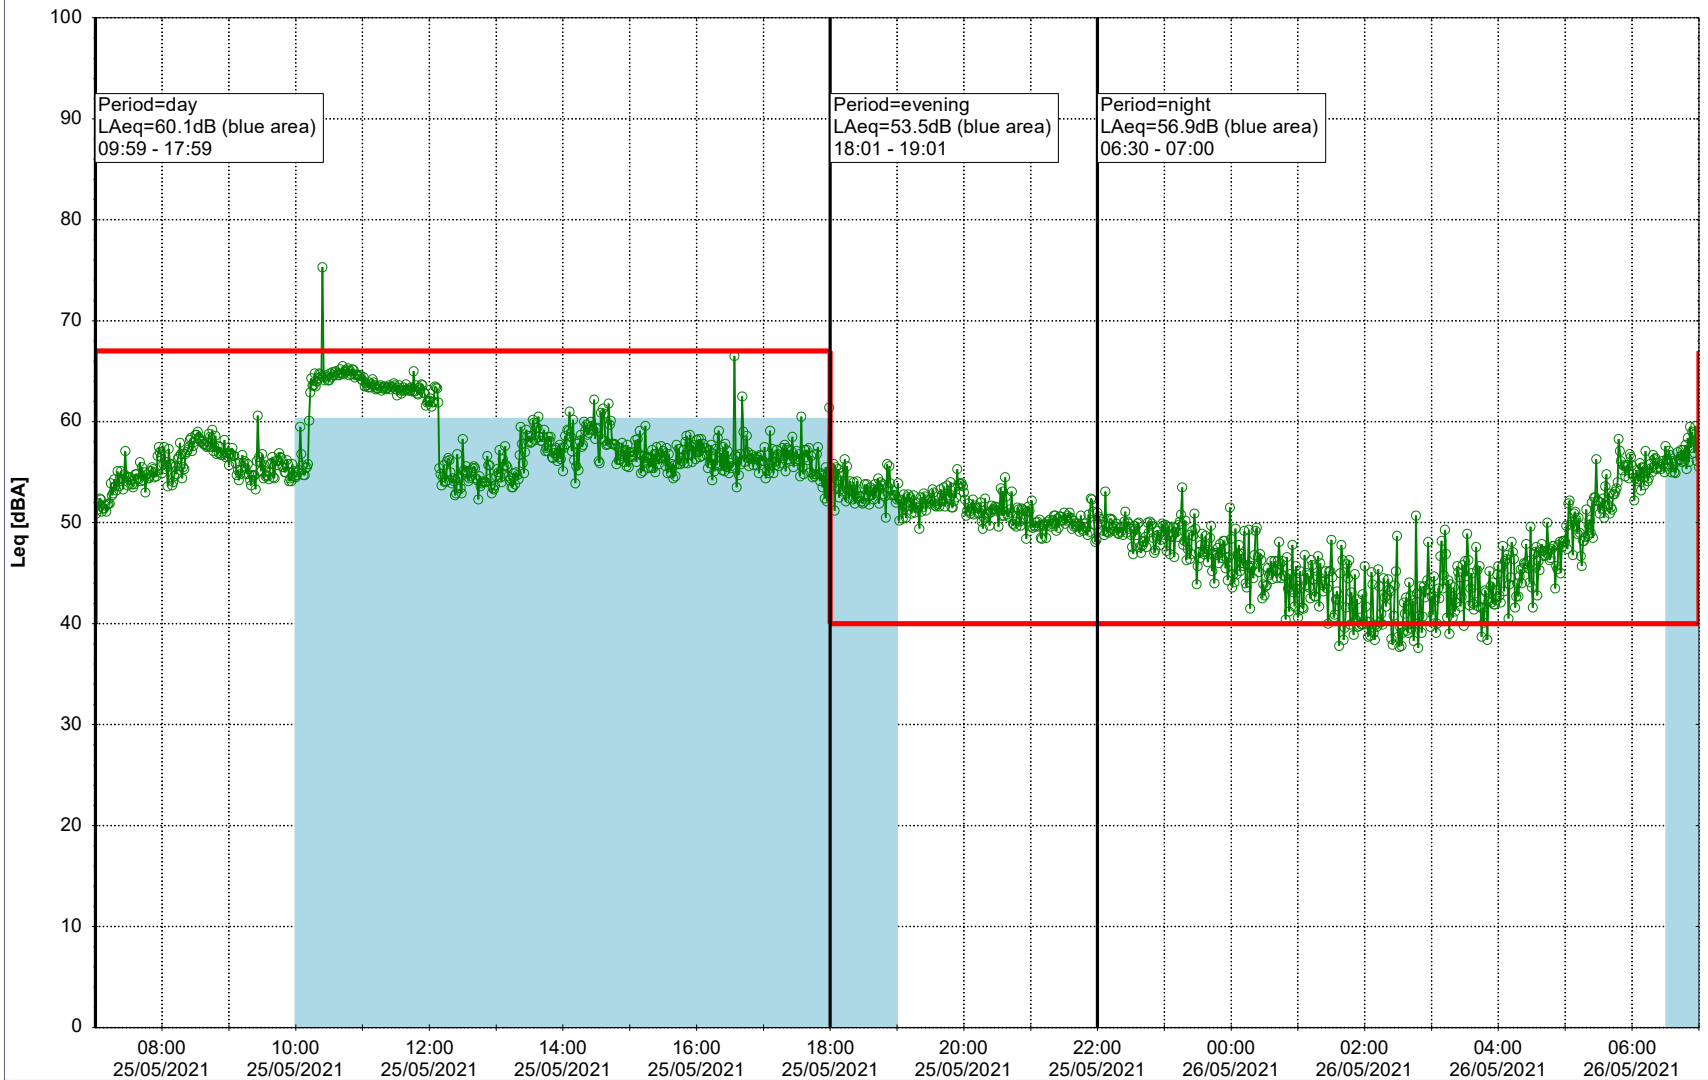

Plan View

Remarks

...

Noise Time Related Diagram

25/05/2021
26/05/2021

SLU_NS01

Project: Kronos Sydhavnen
Construction: Sluseholmen
Location: N-V

Plan View

Remarks

...

Noise Time Related Diagram

26/05/2021
27/05/2021

○○○○ SLU_NS01

Project: Kronos Sydhavnen
Construction: Sluseholmen
Location: N-V

Plan View

Remarks

Noise Time Related Diagram

28/05/2021
29/05/2021

SLU_NS01

Project: Kronos Sydhavnen
Construction: Sluseholmen
Location: N-V

Plan View

0 5 10 15 20 [m]

Remarks

...

Noise Time Related Diagram

29/05/2021
30/05/2021

○○○○ SLU_NS01

Project: Kronos Sydhavnen
Construction: Sluseholmen
Location: N-V

Plan View

0 5 10 15 20 [m]

Remarks

...