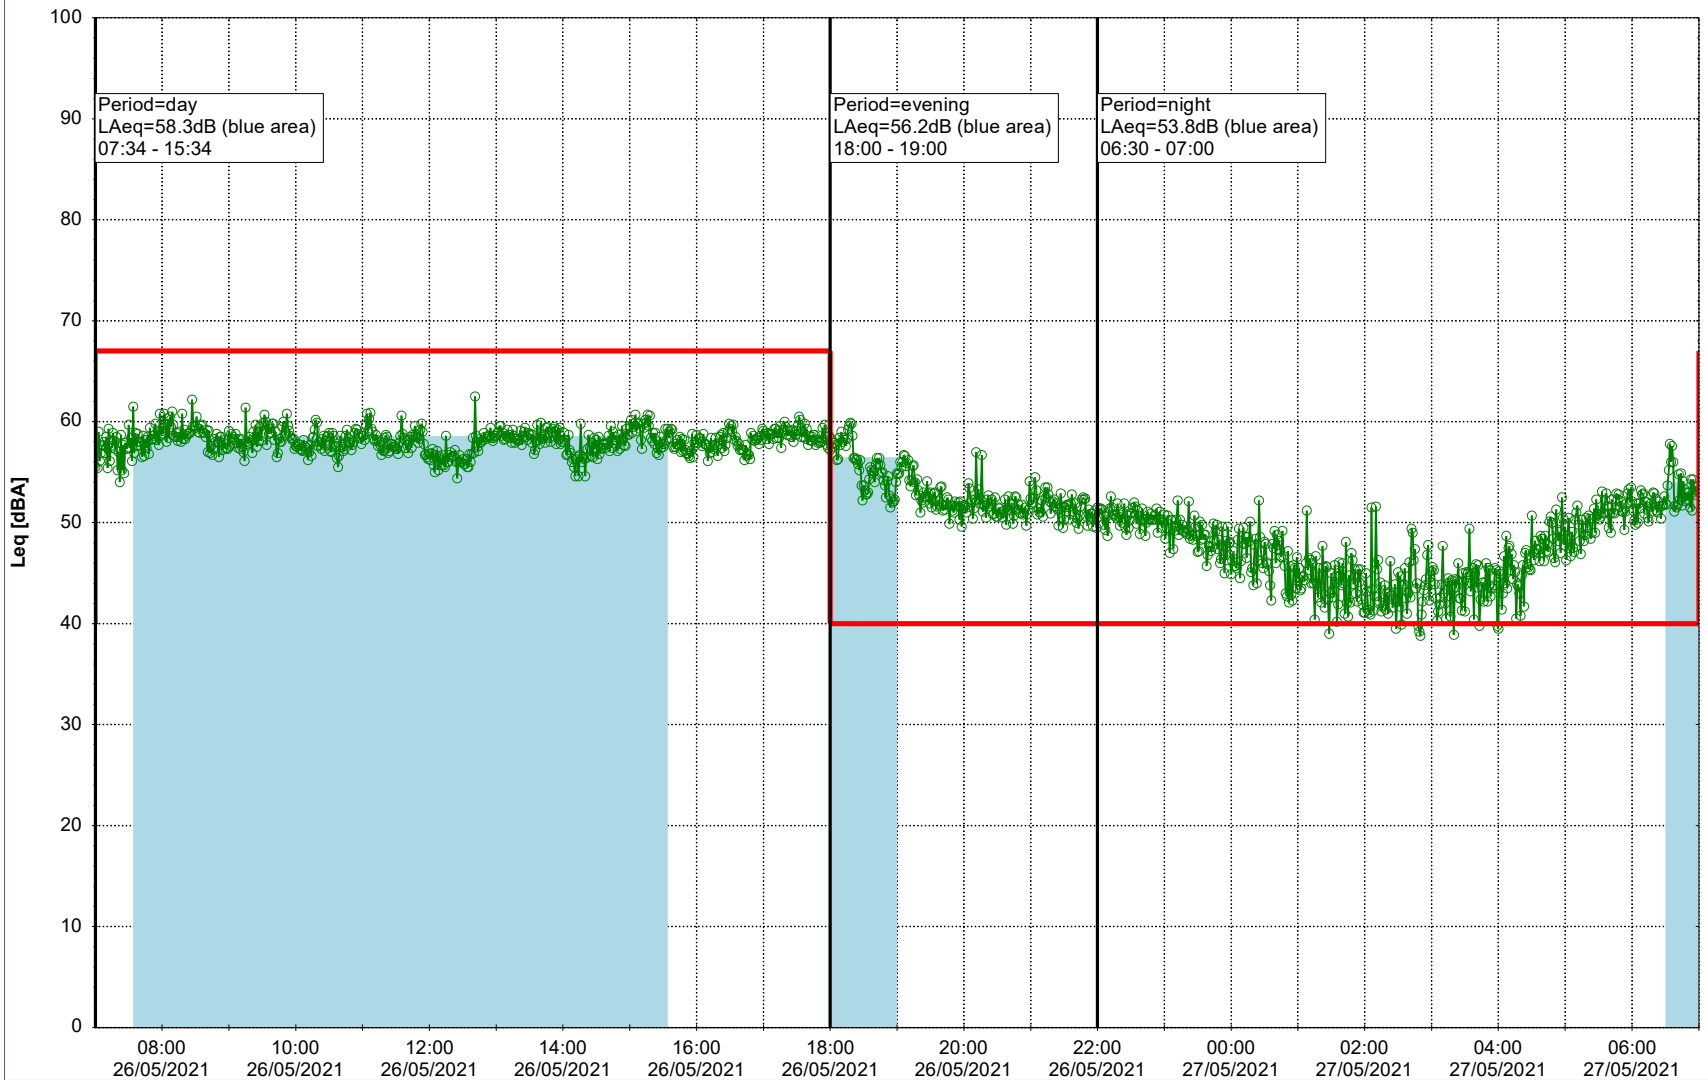

Plan View

Remarks

...

Noise Time Related Diagram

25/05/2021
26/05/2021

SLU_NS01

Project: Kronos Sydhavnen
Construction: Sluseholmen
Location: N-V

Plan View

Remarks

...

Noise Time Related Diagram

26/05/2021
27/05/2021

○○○○ SLU_NS01

Project: Kronos Sydhavnen
Construction: Sluseholmen
Location: N-V

Plan View

Remarks

Noise Time Related Diagram

28/05/2021
29/05/2021

SLU_NS01

Project: Kronos Sydhavnen
Construction: Sluseholmen
Location: N-V

Plan View

0 5 10 15 20 [m]

Remarks

...

Noise Time Related Diagram

29/05/2021
30/05/2021

○○○○ SLU_NS01

Project: Kronos Sydhavnen
Construction: Sluseholmen
Location: N-V

Plan View

0 5 10 15 20 [m]

Remarks

...