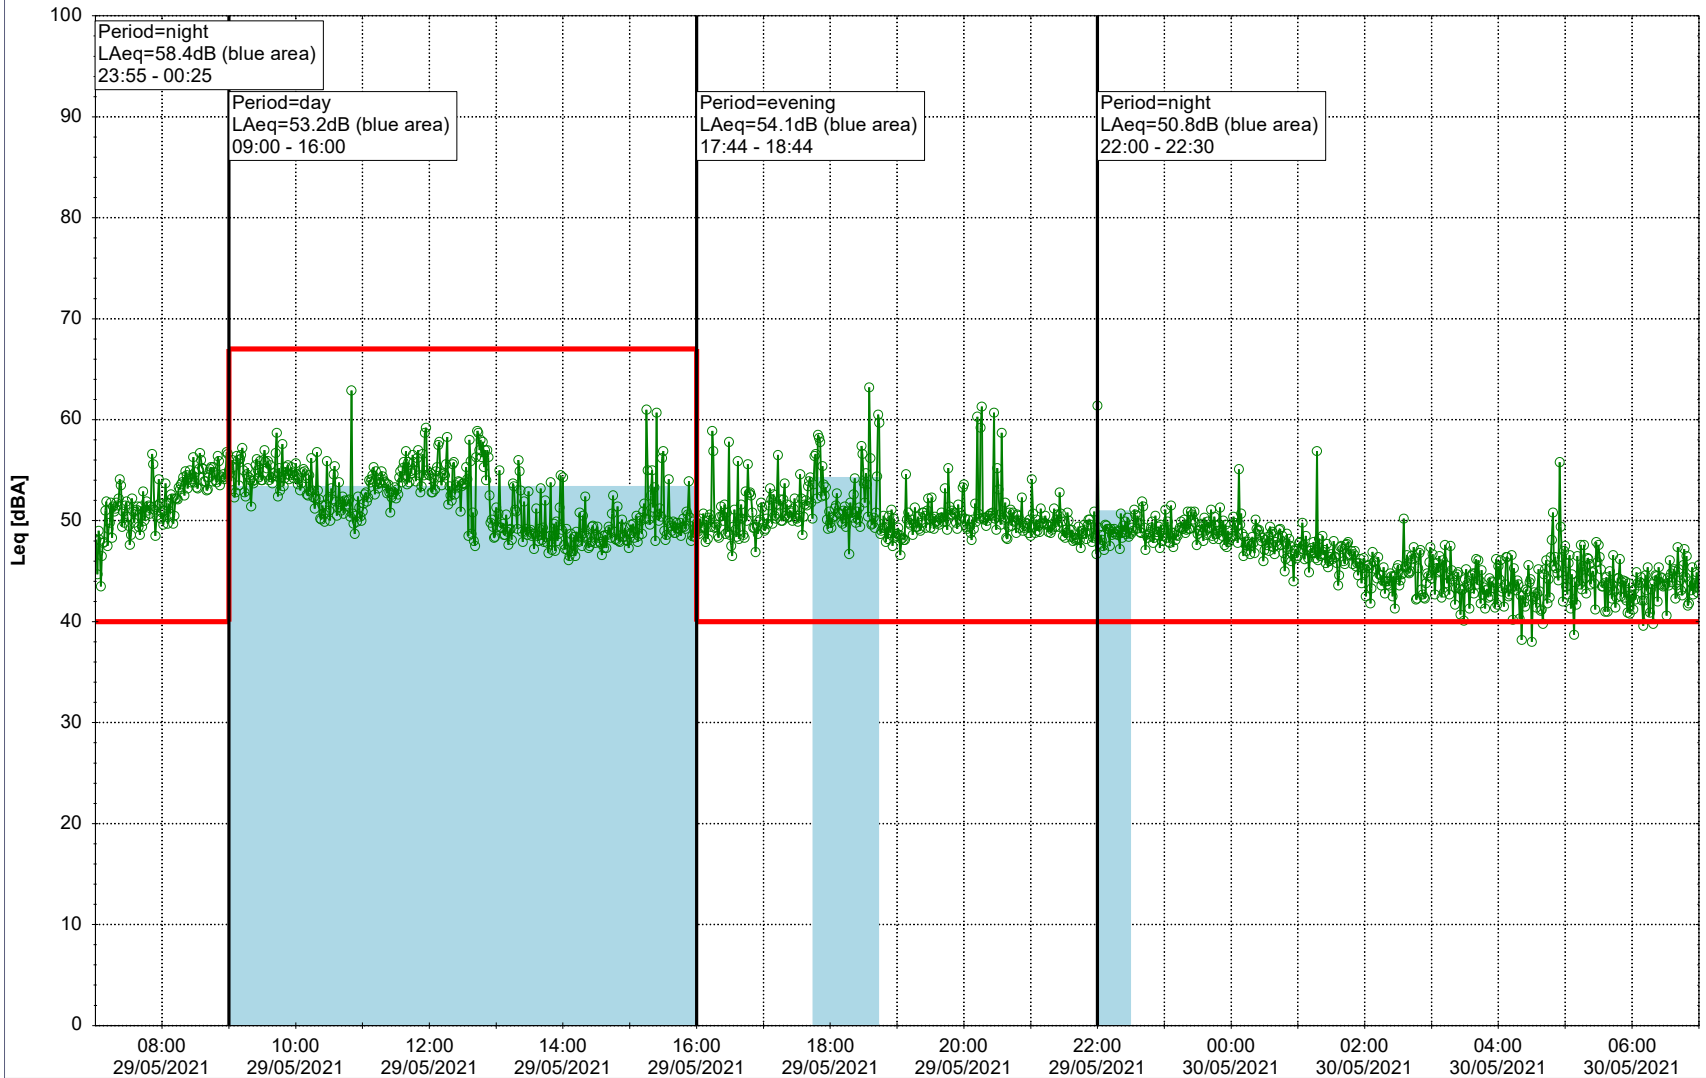

Noise Time Related Diagram

28/05/2021
29/05/2021

SLU_NS01

Project: Kronos Sydhavnen
Construction: Sluseholmen
Location: N-V

Plan View

0 5 10 15 20 [m]

Remarks

...

Noise Time Related Diagram

29/05/2021
30/05/2021

○○○○ SLU_NS01

Project: Kronos Sydhavnen
Construction: Sluseholmen
Location: N-V

Plan View

0 5 10 15 20 [m]

Remarks

...