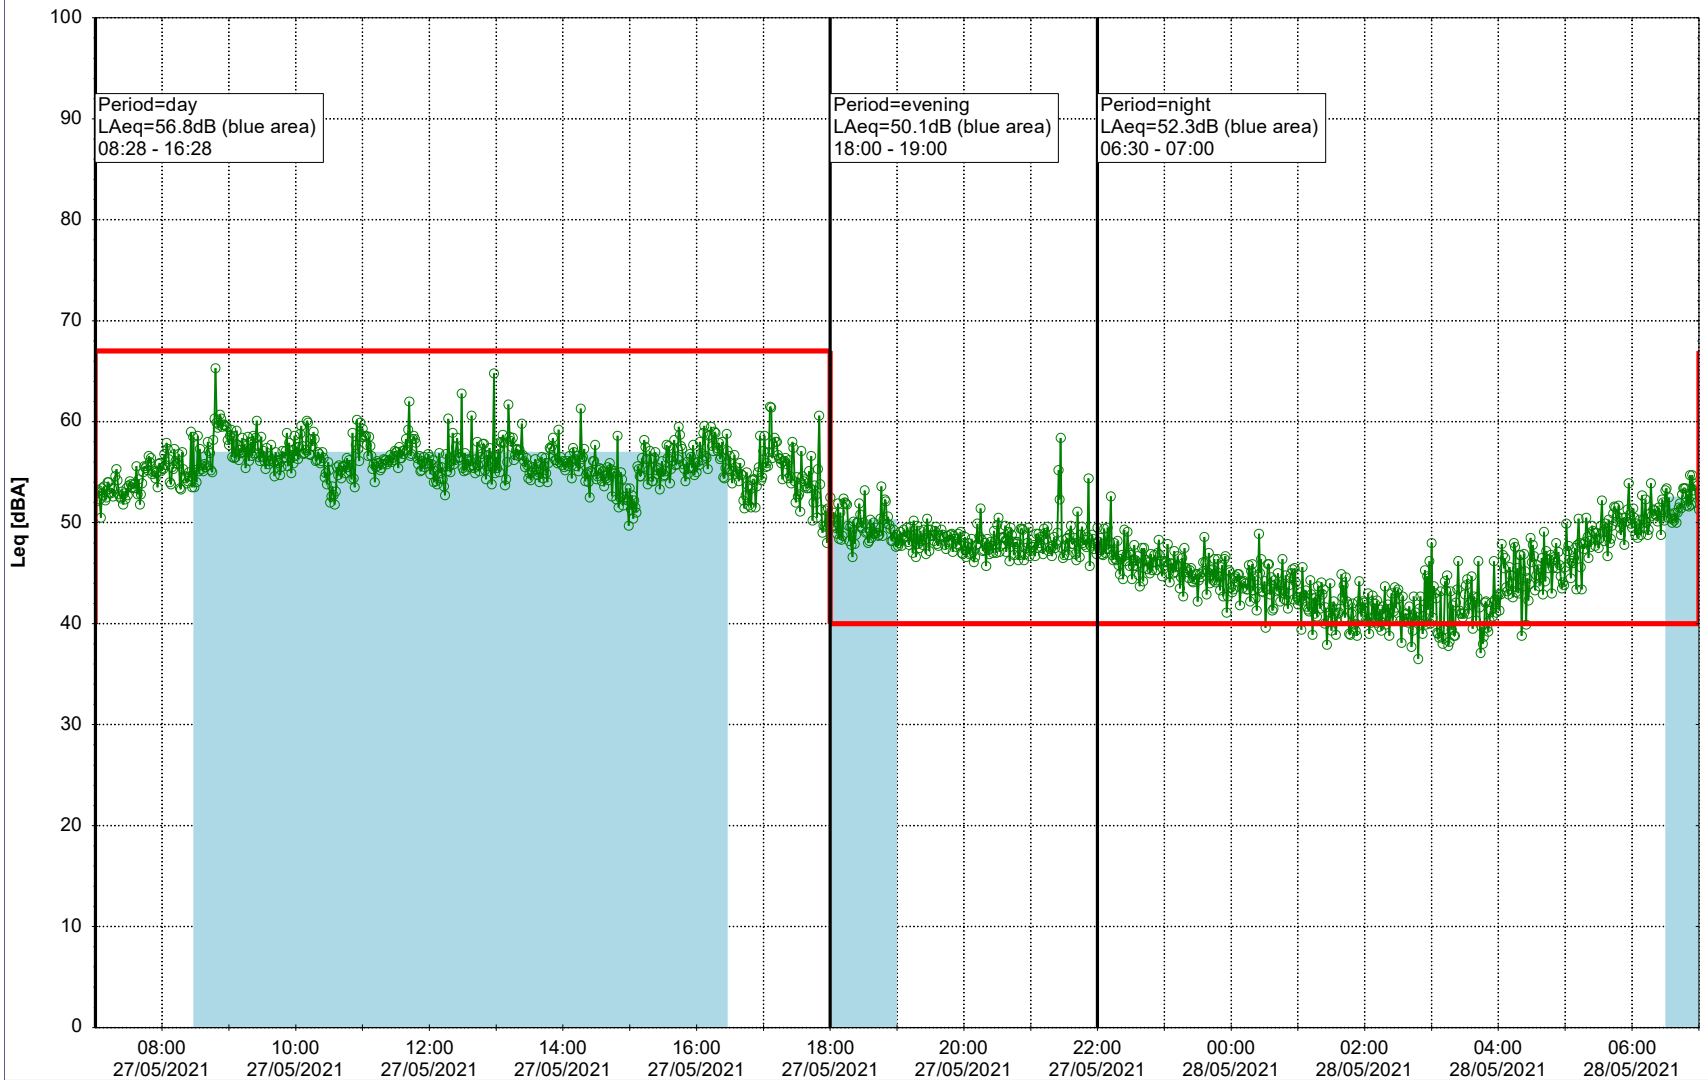

Remarks

...

Noise Time Related Diagram

26/05/2021
27/05/2021

○○○○ SLU_NS01

Project: Kronos Sydhavnen
Construction: Sluseholmen
Location: N-V

Plan View

Remarks

...

Noise Time Related Diagram

27/05/2021
28/05/2021

○○○○ SLU_NS01

Project: Kronos Sydhavnen
Construction: Sluseholmen
Location: N-V

Plan View

Remarks

...

Noise Time Related Diagram

28/05/2021
29/05/2021

SLU_NS01

Project: Kronos Sydhavnen
Construction: Sluseholmen
Location: N-V

Plan View

0 5 10 15 20 [m]

Remarks

...

Noise Time Related Diagram

29/05/2021
30/05/2021

○○○○ SLU_NS01

Project: Kronos Sydhavnen
Construction: Sluseholmen
Location: N-V

Plan View

0 5 10 15 20 [m]

Remarks

...