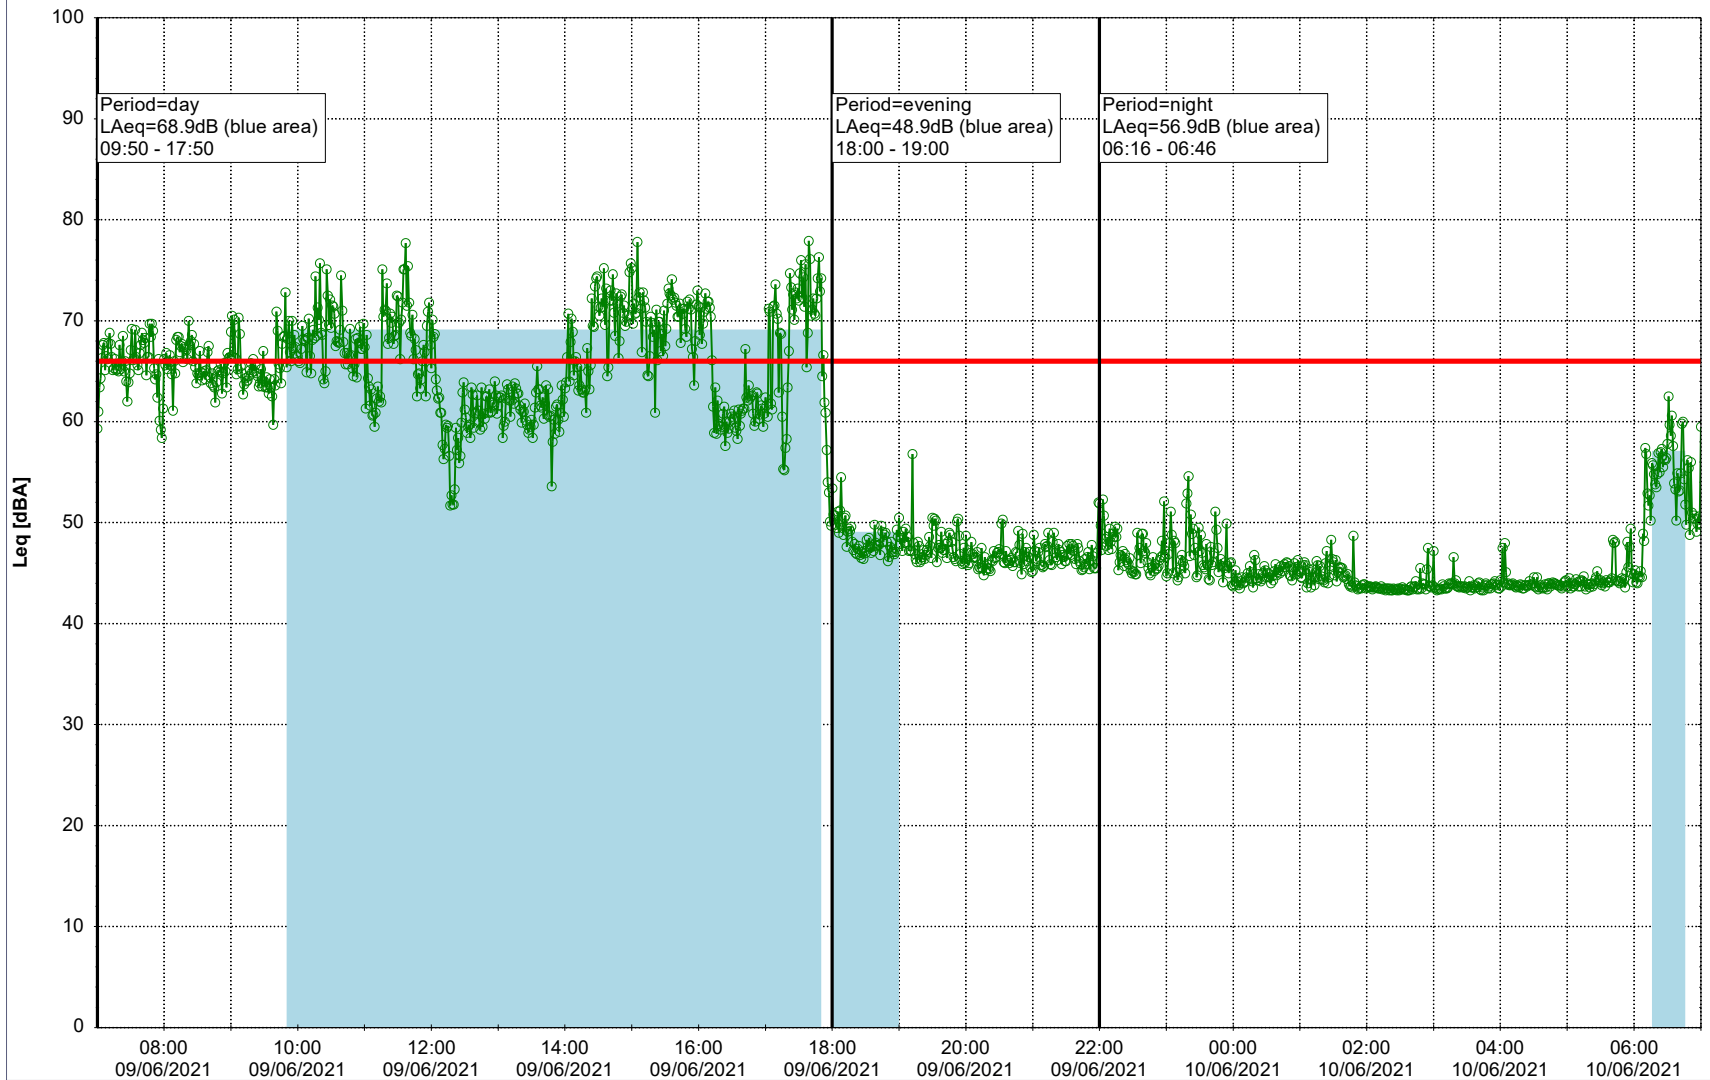

Plan View

Remarks

- Ørsted Værket

Noise Time Related Diagram

08/06/2021
09/06/2021

○○○ EBR-OVK_NS02

Project: Kronos Sydhavnen
Construction: Enghave Brygge
Location: N-V

Plan View

Remarks

- Ørsted Værket

Noise Time Related Diagram

09/06/2021
10/06/2021

○○○ EBR-OVK_NS02

Project: Kronos Sydhavnen
Construction: Enghave Brygge
Location: N-V

Plan View

Remarks

- Ørsted Værket

Noise Time Related Diagram

10/06/2021
11/06/2021

○○○ EBR-OVK_NS02

Project: Kronos Sydhavnen
Construction: Enghave Brygge
Location: N-V

Plan View

Remarks

- Ørsted Værket

Noise Time Related Diagram

11/06/2021
12/06/2021

○○○ EBR-OVK_NS02

Project: Kronos Sydhavnen
Construction: Enghave Brygge
Location: N-V

Plan View

Remarks

- Tegholmen

Noise Time Related Diagram