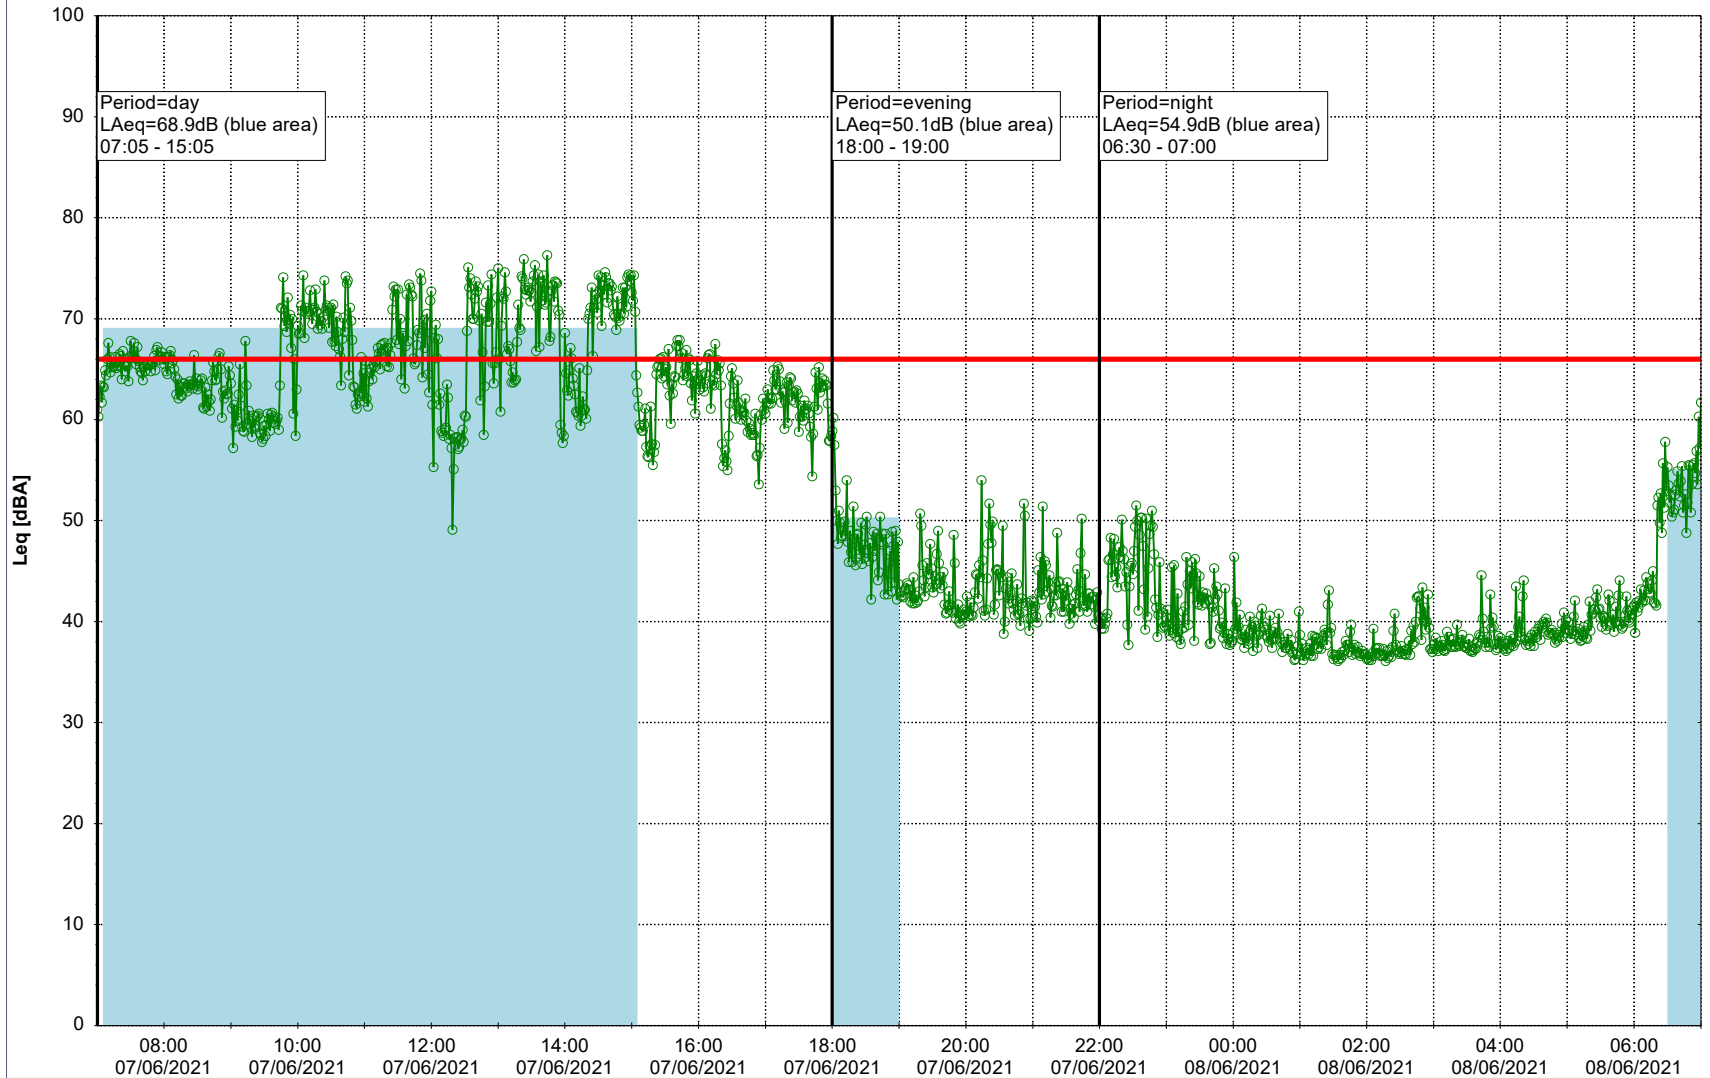

Project: Kronos Sydhavnen
Construction: Enghave Brygge
Location: N-V

Plan View

Remarks

- Ørsted Værket

Noise Time Related Diagram

07/06/2021
08/06/2021

○○○ EBR-OVK_NS02

Project: Kronos Sydhavnen
Construction: Enghave Brygge
Location: N-V

Plan View

Remarks

- Ørsted Værket

Noise Time Related Diagram

08/06/2021
09/06/2021

○○○ EBR-OVK_NS02

Project: Kronos Sydhavnen
Construction: Enghave Brygge
Location: N-V

Plan View

Remarks

- Ørsted Værket

Noise Time Related Diagram

09/06/2021
10/06/2021

○○○ EBR-OVK_NS02

Project: Kronos Sydhavnen
Construction: Enghave Brygge
Location: N-V

Plan View

Remarks

Noise Time Related Diagram

11/06/2021
12/06/2021

○○○ EBR-OVK_NS02

Project: Kronos Sydhavnen
Construction: Enghave Brygge
Location: N-V

Plan View

Remarks

- Tegholmen

Noise Time Related Diagram