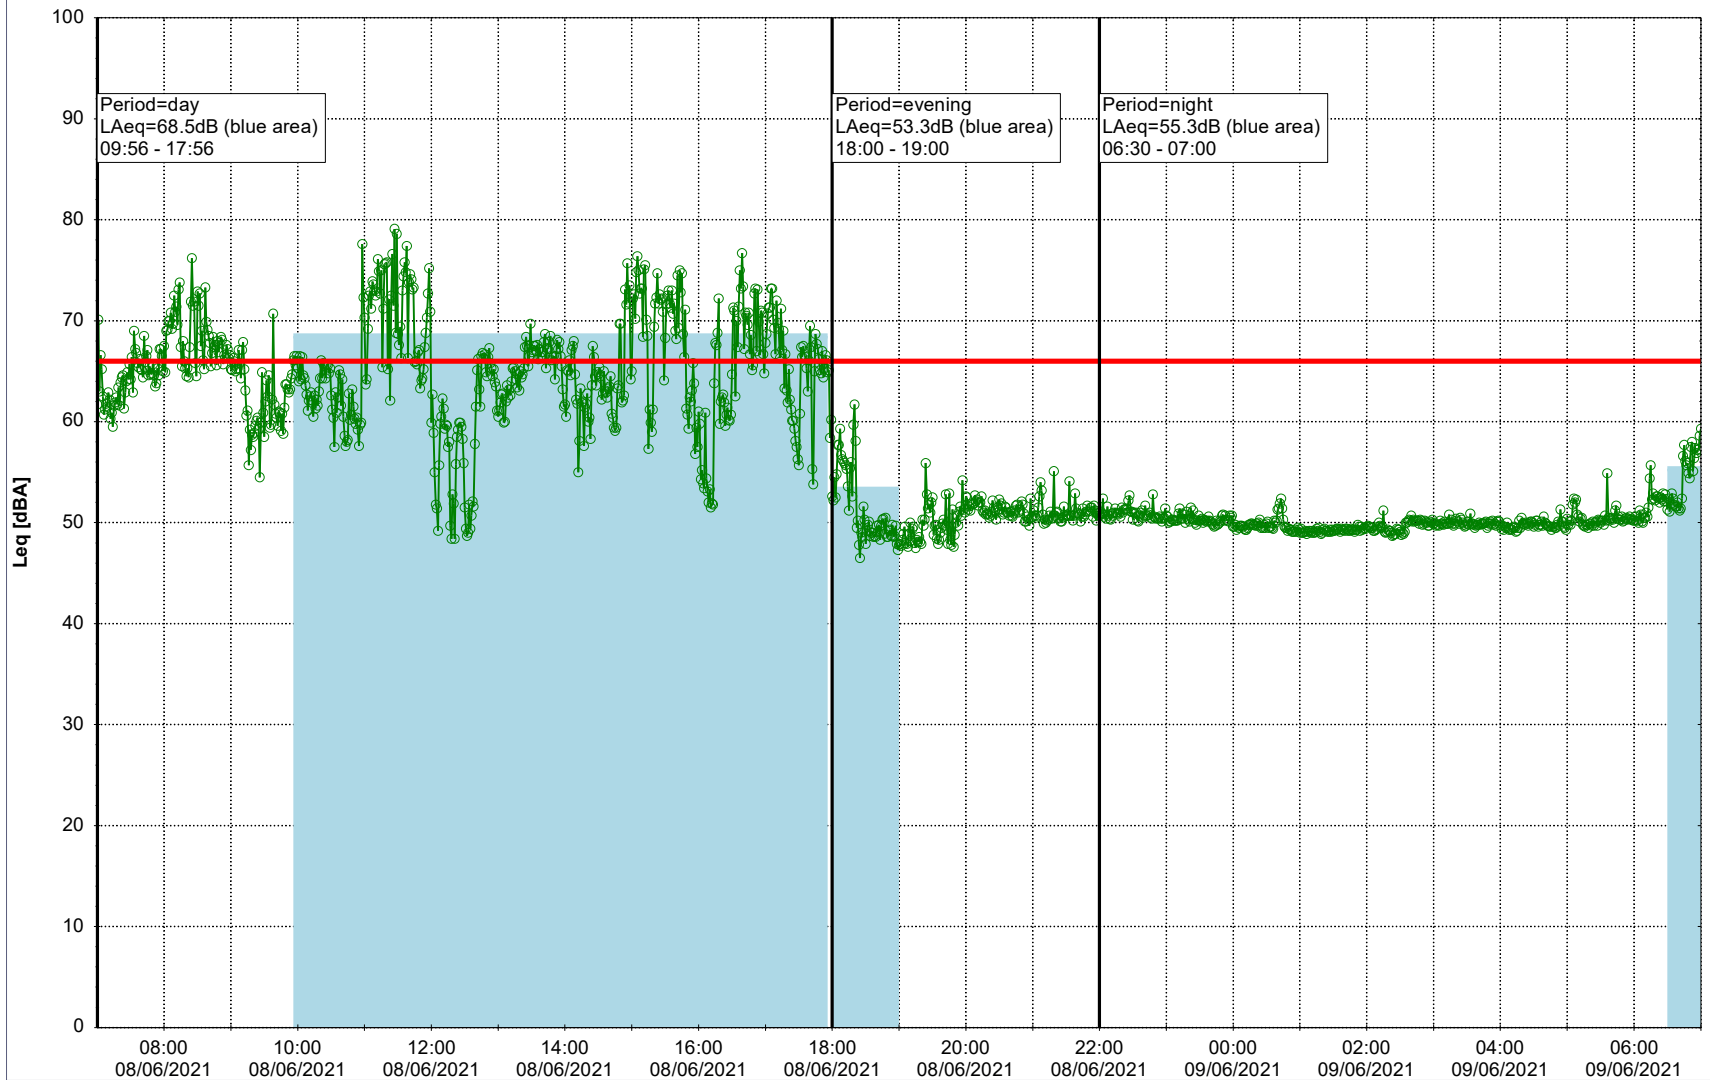

Plan View

Remarks

- Ørsted Værket

Noise Time Related Diagram

08/06/2021
09/06/2021

○○○ EBR-OVK_NS02

Project: Kronos Sydhavnen
Construction: Enghave Brygge
Location: N-V

Plan View

Remarks

- Ørsted Værket

Noise Time Related Diagram

09/06/2021
10/06/2021

○○○ EBR-OVK_NS02

Project: Kronos Sydhavnen
Construction: Enghave Brygge
Location: N-V

Plan View

Remarks

- Ørsted Værket

Noise Time Related Diagram

10/06/2021
11/06/2021

○○○ EBR-OVK_NS02

Project: Kronos Sydhavnen
Construction: Enghave Brygge
Location: N-V

Plan View

Remarks

- Ørsted Værket

Noise Time Related Diagram

11/06/2021
12/06/2021

○○○ EBR-OVK_NS02

Project: Kronos Sydhavnen
Construction: Enghave Brygge
Location: N-V

Plan View

Remarks

- Tegholmen

Noise Time Related Diagram