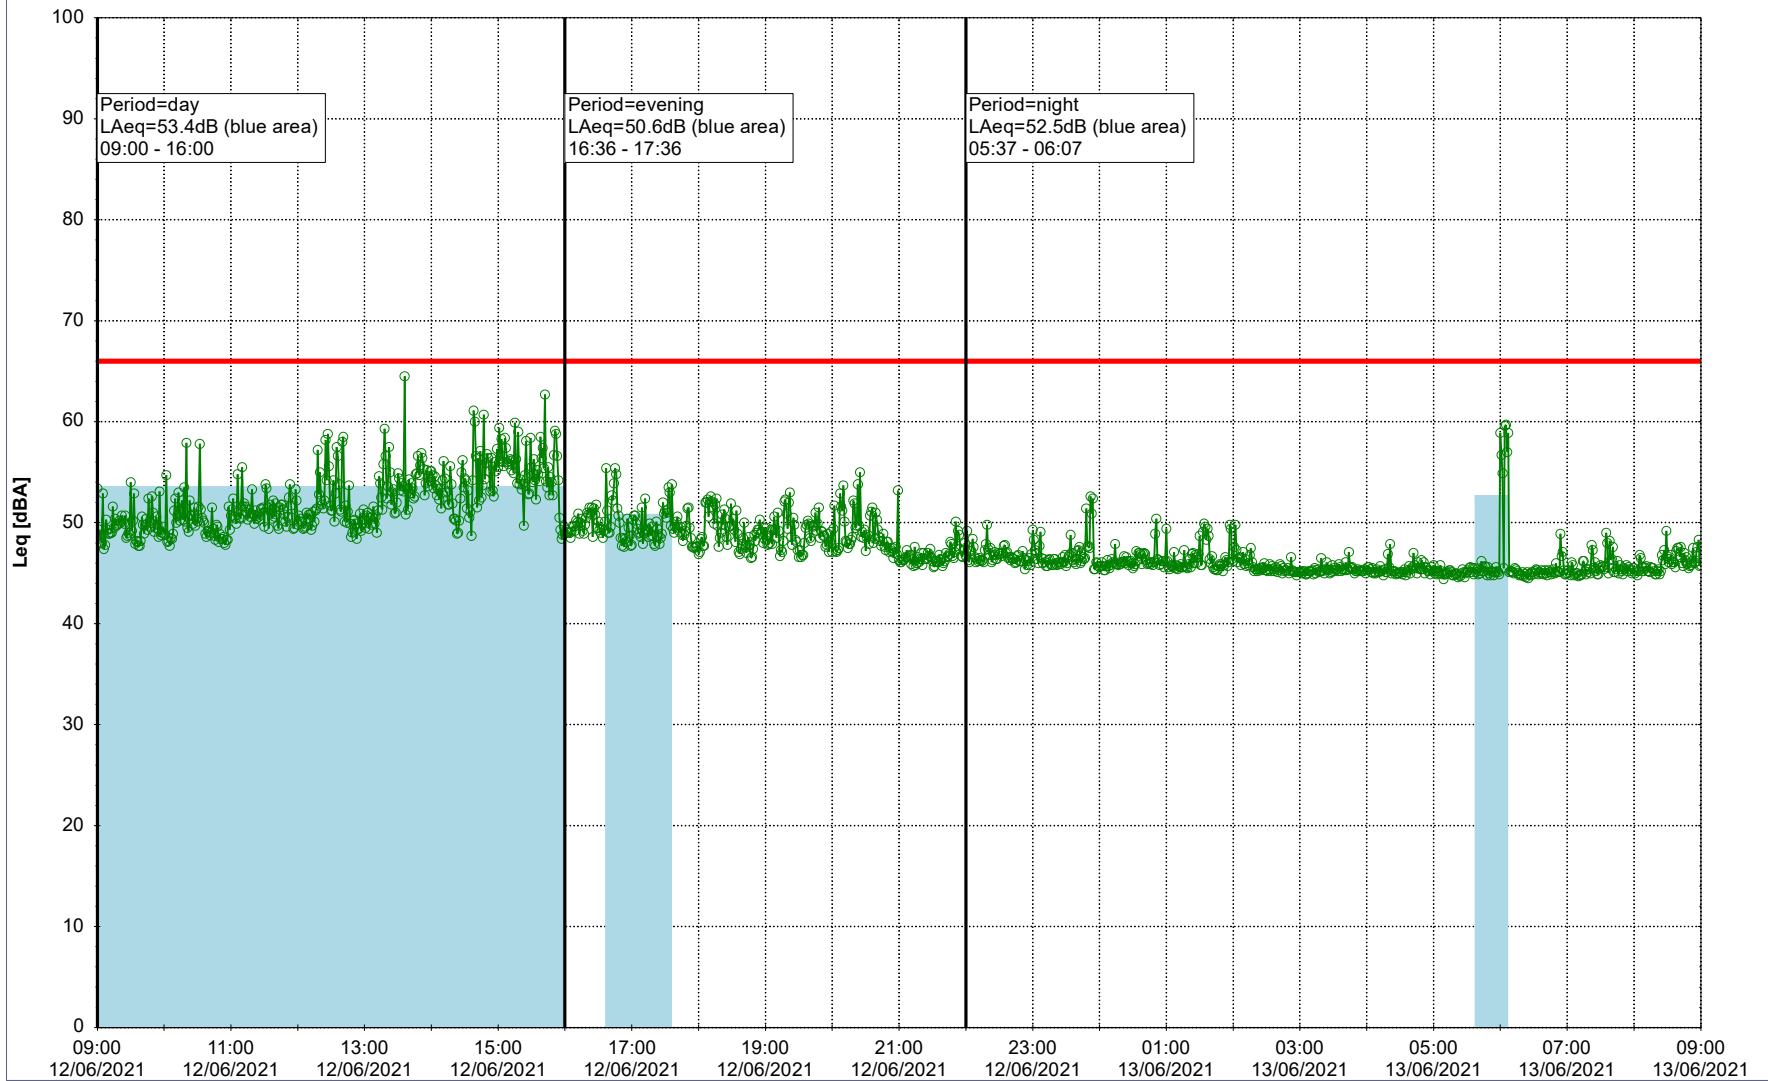

Noise Time Related Diagram

11/06/2021
12/06/2021

○○○ EBR-OVK_NS02

Project: Kronos Sydhavnen
Construction: Enghave Brygge
Location: N-V

Plan View

Remarks

- Tegholmen

Noise Time Related Diagram

12/06/2021
13/06/2021

○○○ EBR-OVK_NS02

Project: Kronos Sydhavnen
Construction: Enghave Brygge
Location: N-V

Plan View

Remarks

...

Noise Time Related Diagram

13/06/2021
14/06/2021