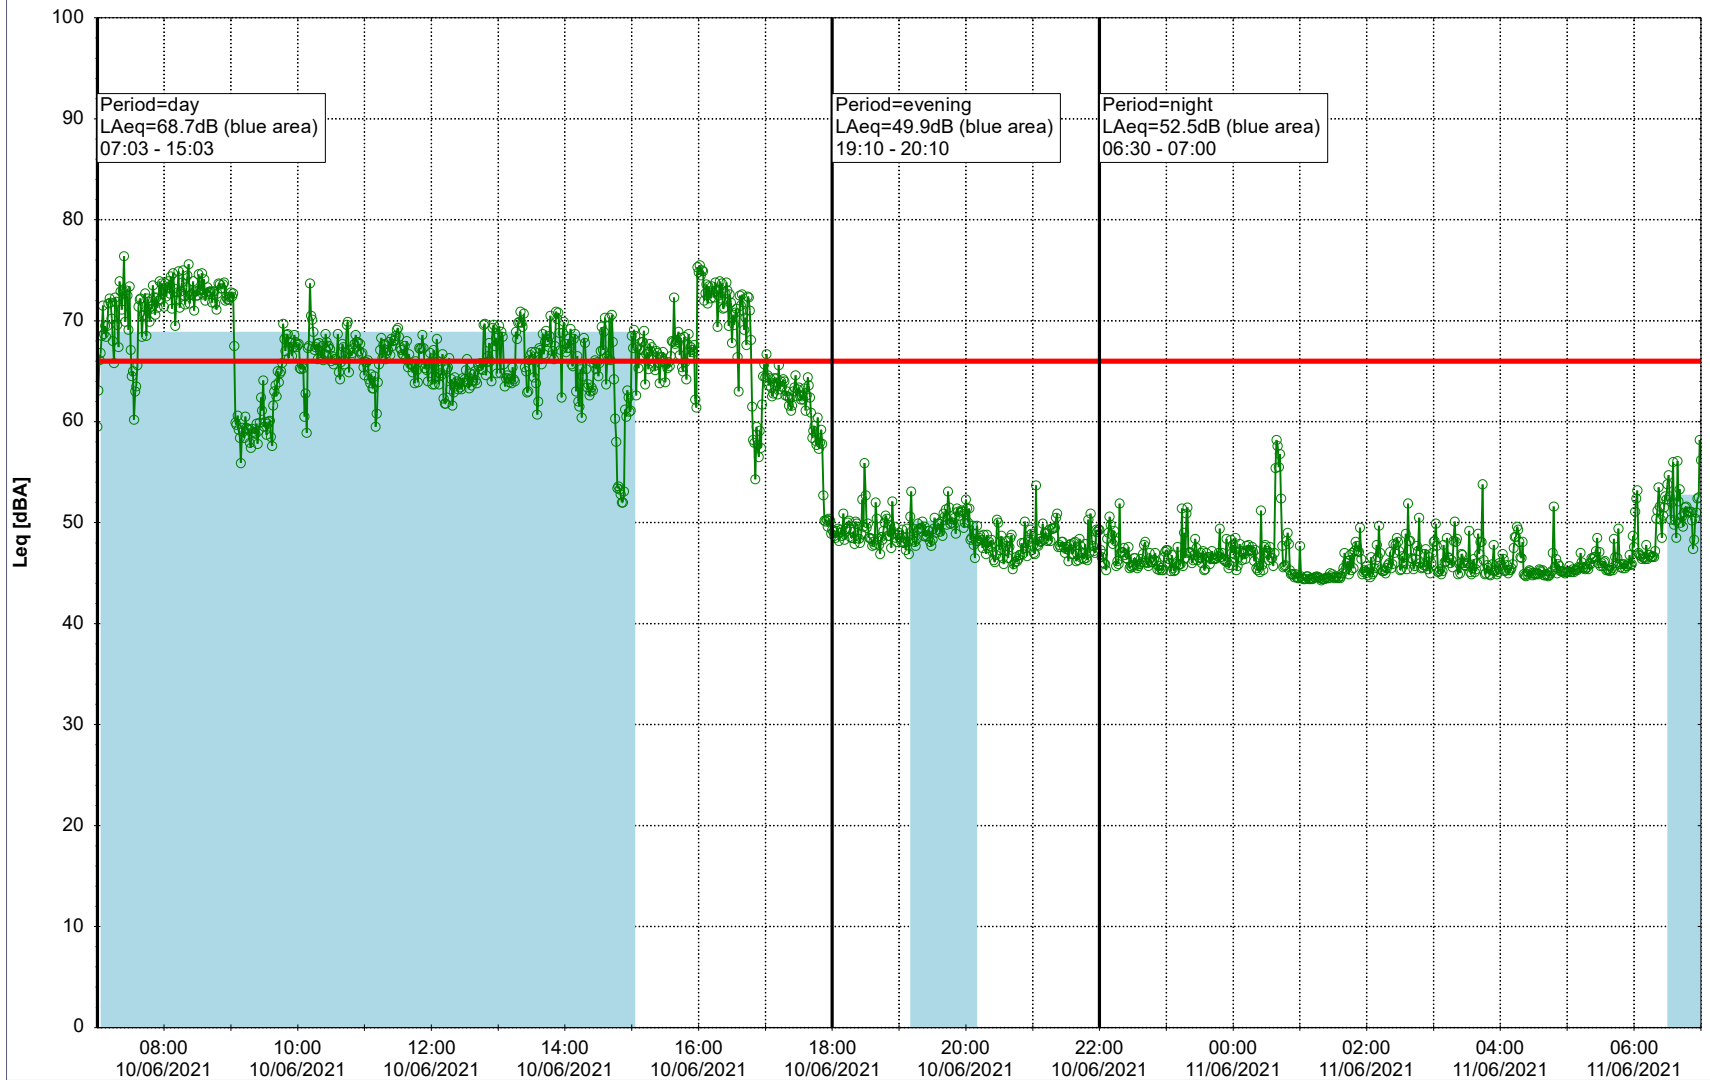

Remarks

- Ørsted Værket

Noise Time Related Diagram

09/06/2021
10/06/2021

○○○ EBR-OVK_NS02

Project: Kronos Sydhavnen
Construction: Enghave Brygge
Location: N-V

Plan View

Remarks

- Ørsted Værket

Noise Time Related Diagram

10/06/2021
11/06/2021

○○○ EBR-OVK_NS02

Project: Kronos Sydhavnen
Construction: Enghave Brygge
Location: N-V

Plan View

Remarks

- Ørsted Værket

Noise Time Related Diagram

11/06/2021
12/06/2021

○○○ EBR-OVK_NS02

Project: Kronos Sydhavnen
Construction: Enghave Brygge
Location: N-V

Plan View

Remarks

- Tegholmen

Noise Time Related Diagram