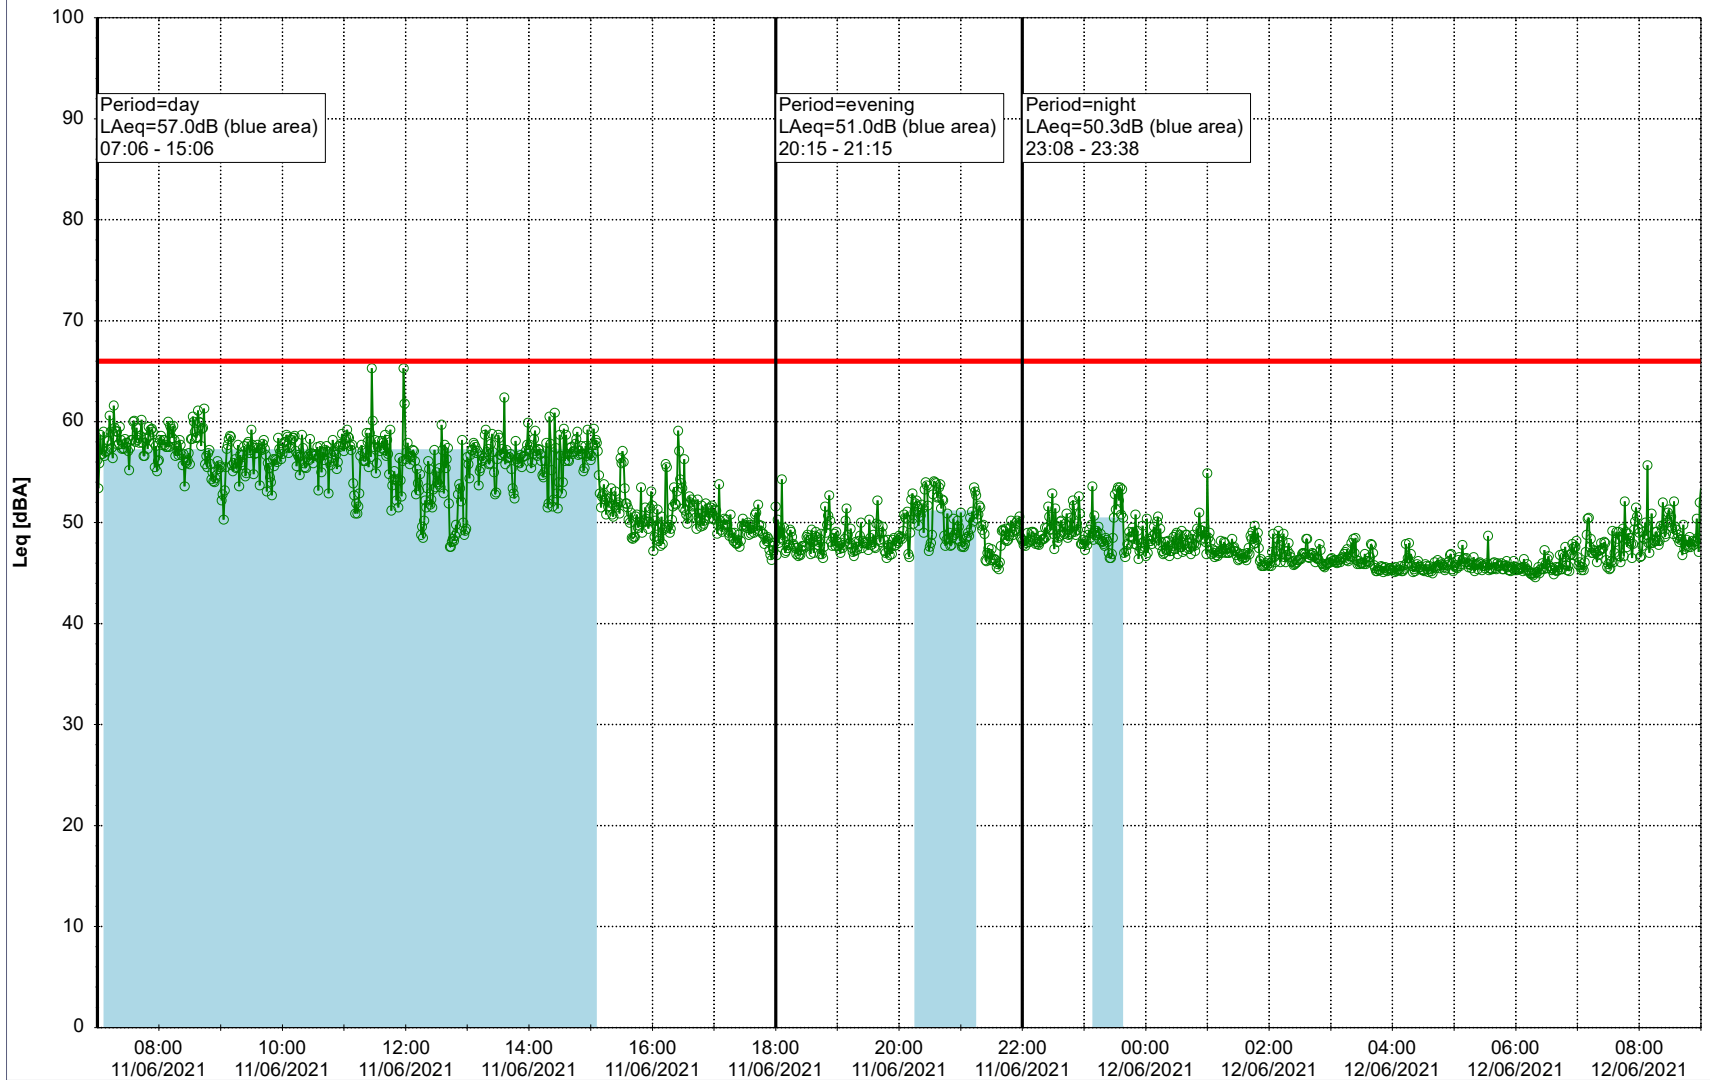

- Ørsted Værket

Noise Time Related Diagram

10/06/2021
11/06/2021

○○○ EBR-OVK_NS02

Project: Kronos Sydhavnen
Construction: Enghave Brygge
Location: N-V

Plan View

Remarks

- Ørsted Værket

Noise Time Related Diagram

11/06/2021
12/06/2021

○○○ EBR-OVK_NS02

Project: Kronos Sydhavnen
Construction: Enghave Brygge
Location: N-V

Plan View

Remarks

- Tegholmen

Noise Time Related Diagram

12/06/2021
13/06/2021

○○○ EBR-OVK_NS02

Project: Kronos Sydhavnen
Construction: Enghave Brygge
Location: N-V

Plan View

Remarks

...

Noise Time Related Diagram

13/06/2021
14/06/2021