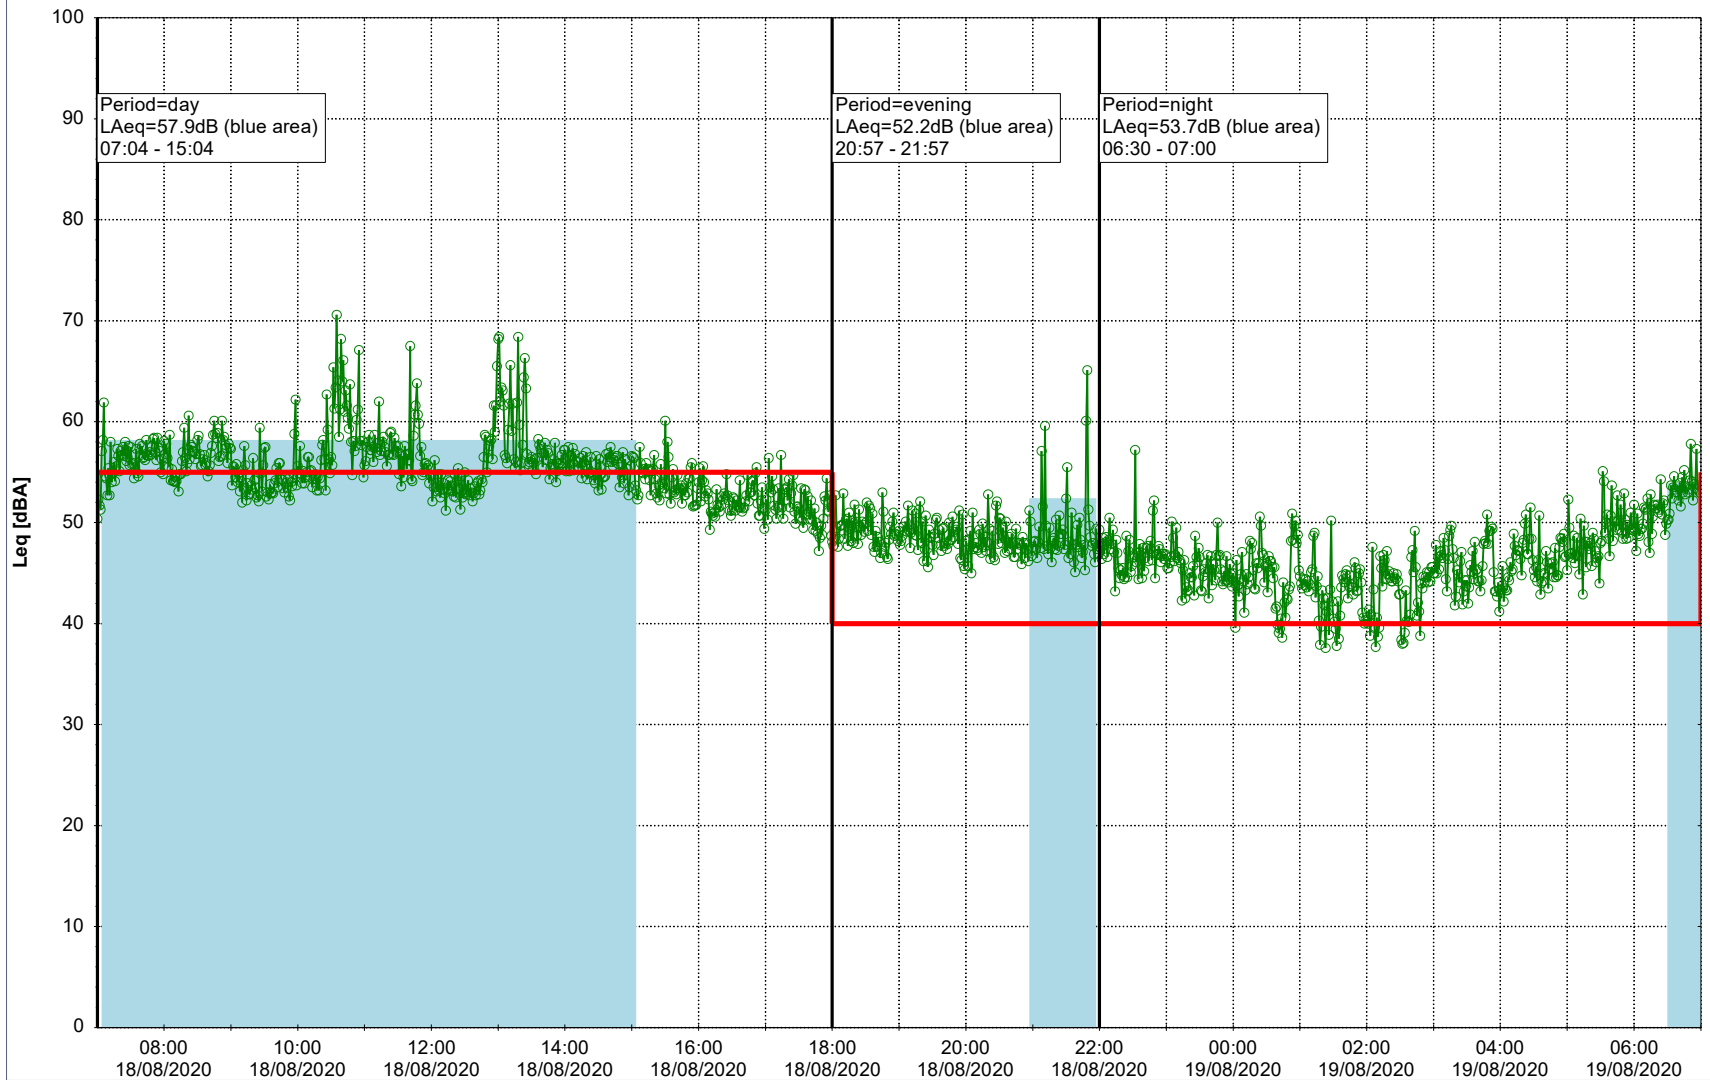

Plan View

0 5 10 15 20 [m]

Remarks

...

Noise Time Related Diagram

18/08/2020
19/08/2020

○○○○ SLU_NS01

Project: Kronos Sydhavnen
Construction: Sluseholmen
Location: N-V

Plan View

0 5 10 15 20 [m]

Remarks

...

Noise Time Related Diagram

19/08/2020
20/08/2020

○○○○ SLU_NS01

Project: Kronos Sydhavnen
Construction: Sluseholmen
Location: N-V

Plan View

0 5 10 15 20 [m]

Remarks

...

Noise Time Related Diagram

20/08/2020
21/08/2020

○○○○ SLU_NS01

Project: Kronos Sydhavnen
Construction: Sluseholmen
Location: N-V

Plan View

Remarks

...

Noise Time Related Diagram

21/08/2020
22/08/2020

SLU_NS01

Project: Kronos Sydhavnen
Construction: Sluseholmen
Location: N-V

Plan View