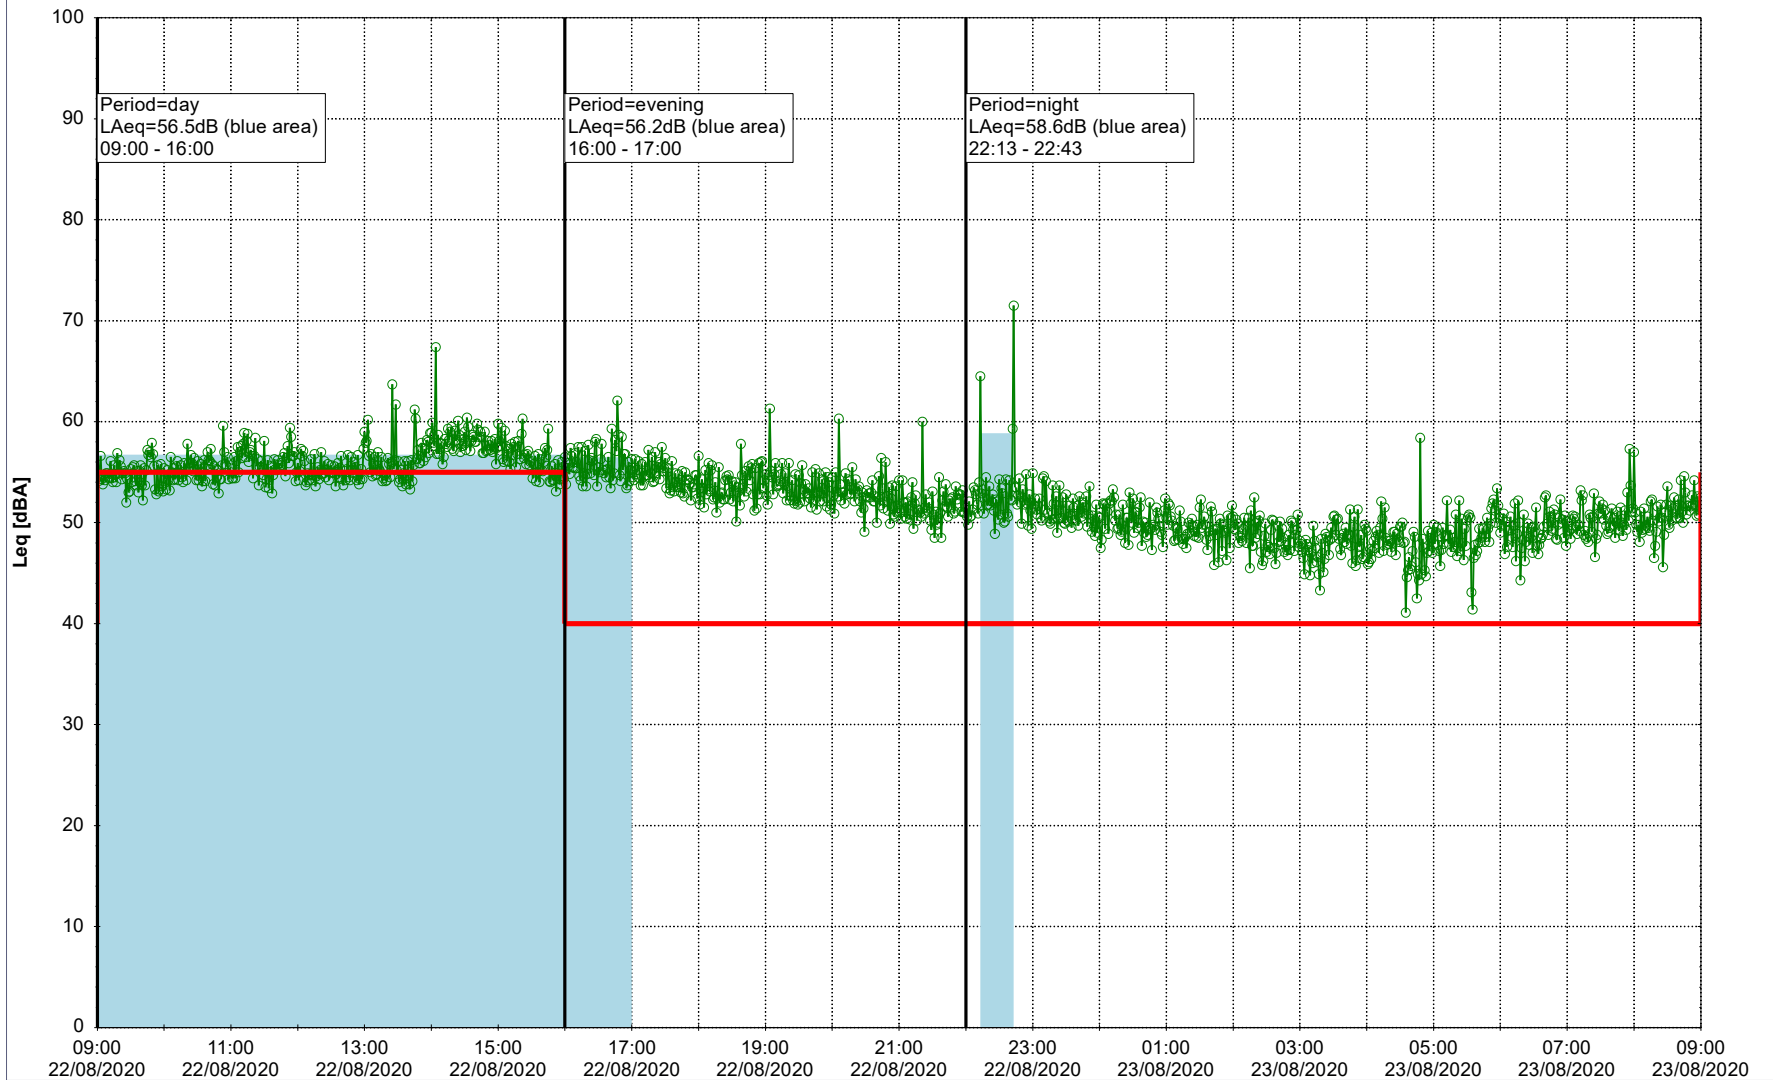

Plan View

Remarks

...

Noise Time Related Diagram

21/08/2020
22/08/2020

SLU_NS01

Project: Kronos Sydhavnen
Construction: Sluseholmen
Location: N-V

Plan View

Remarks

...

Noise Time Related Diagram

22/08/2020
23/08/2020

○○○ SLU_NS01

Project: Kronos Sydhavnen
Construction: Sluseholmen
Location: N-V

Plan View

Remarks