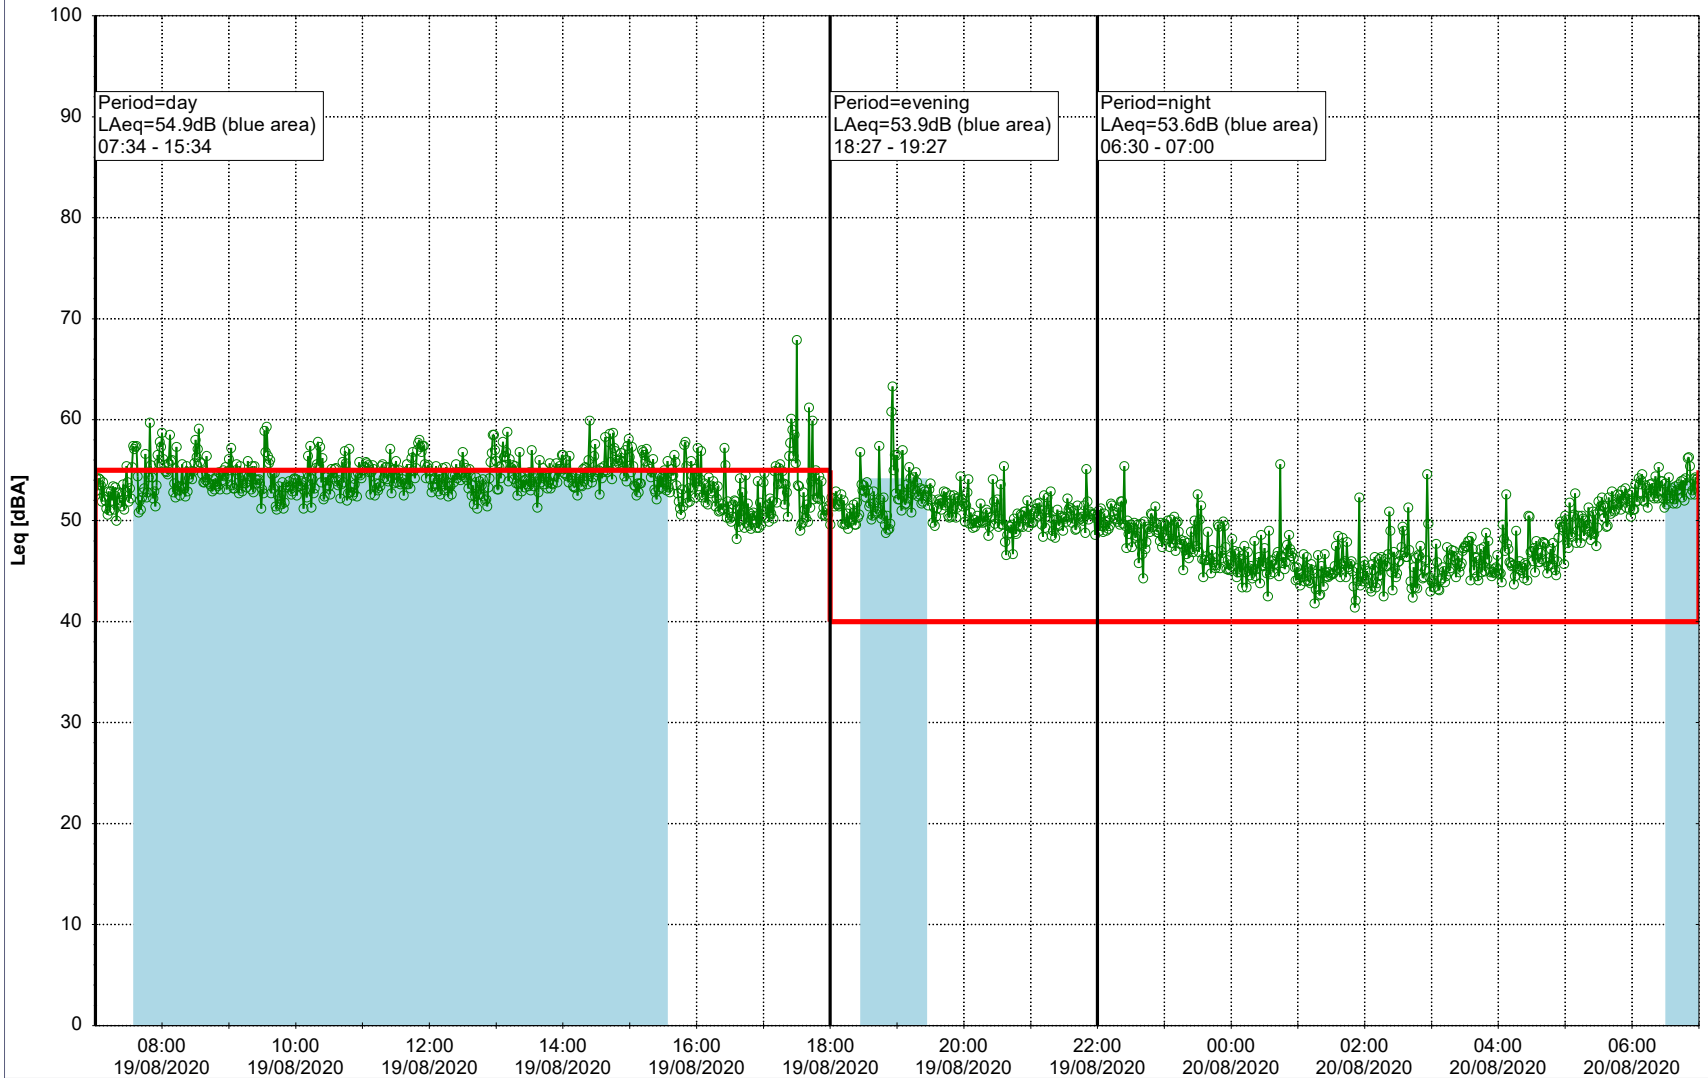

Plan View

0 5 10 15 20 [m]

Remarks

...

Noise Time Related Diagram

19/08/2020
20/08/2020

○○○○ SLU_NS01

Project: Kronos Sydhavnen
Construction: Sluseholmen
Location: N-V

Plan View

0 5 10 15 20 [m]

Remarks

...

Noise Time Related Diagram

20/08/2020
21/08/2020

○○○○ SLU_NS01

Project: Kronos Sydhavnen
Construction: Sluseholmen
Location: N-V

Plan View

Remarks

...

Noise Time Related Diagram

21/08/2020
22/08/2020

SLU_NS01

Project: Kronos Sydhavnen
Construction: Sluseholmen
Location: N-V

Plan View

Remarks

...

Noise Time Related Diagram

22/08/2020
23/08/2020

○○○ SLU_NS01

Project: Kronos Sydhavnen
Construction: Sluseholmen
Location: N-V

Plan View

Remarks