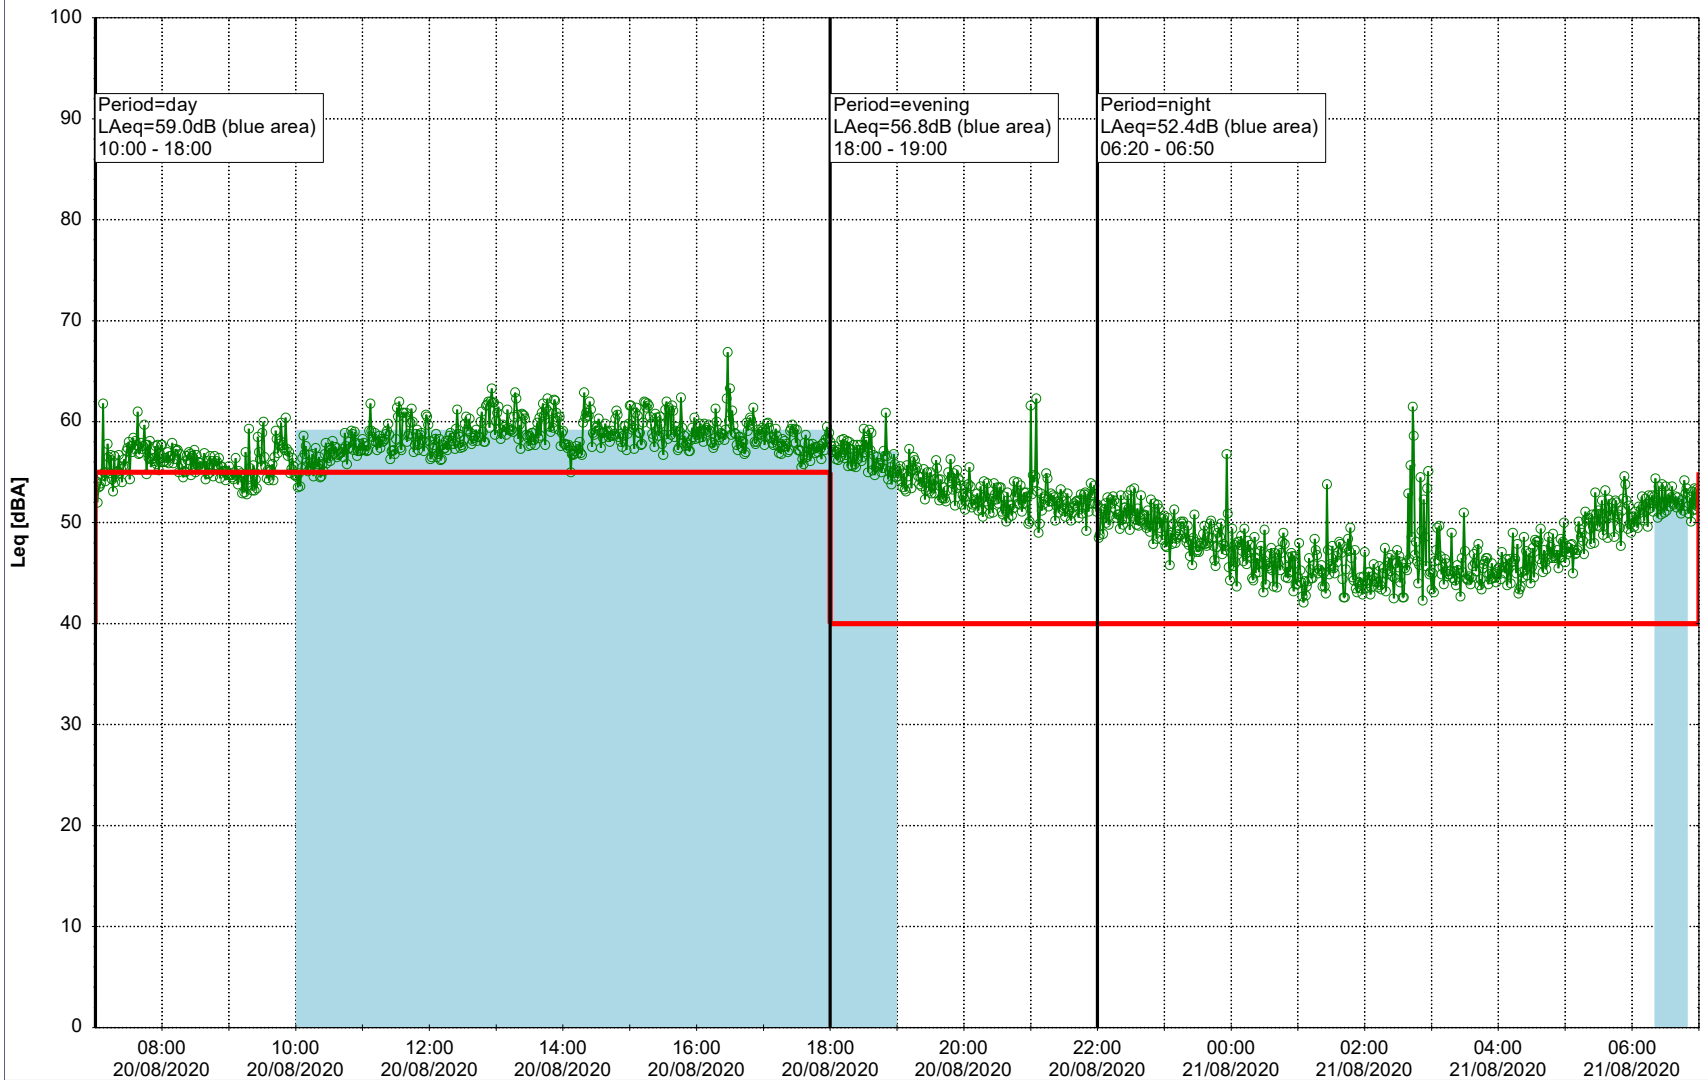

Plan View

0 5 10 15 20 [m]

Remarks

...

Noise Time Related Diagram

20/08/2020
21/08/2020

○○○○ SLU_NS01

Project: Kronos Sydhavnen
Construction: Sluseholmen
Location: N-V

Plan View

Remarks

...

Noise Time Related Diagram

21/08/2020
22/08/2020

SLU_NS01

Project: Kronos Sydhavnen
Construction: Sluseholmen
Location: N-V

Plan View

Remarks

...

Noise Time Related Diagram

22/08/2020
23/08/2020

○○○ SLU_NS01

Project: Kronos Sydhavnen
Construction: Sluseholmen
Location: N-V

Plan View

Remarks