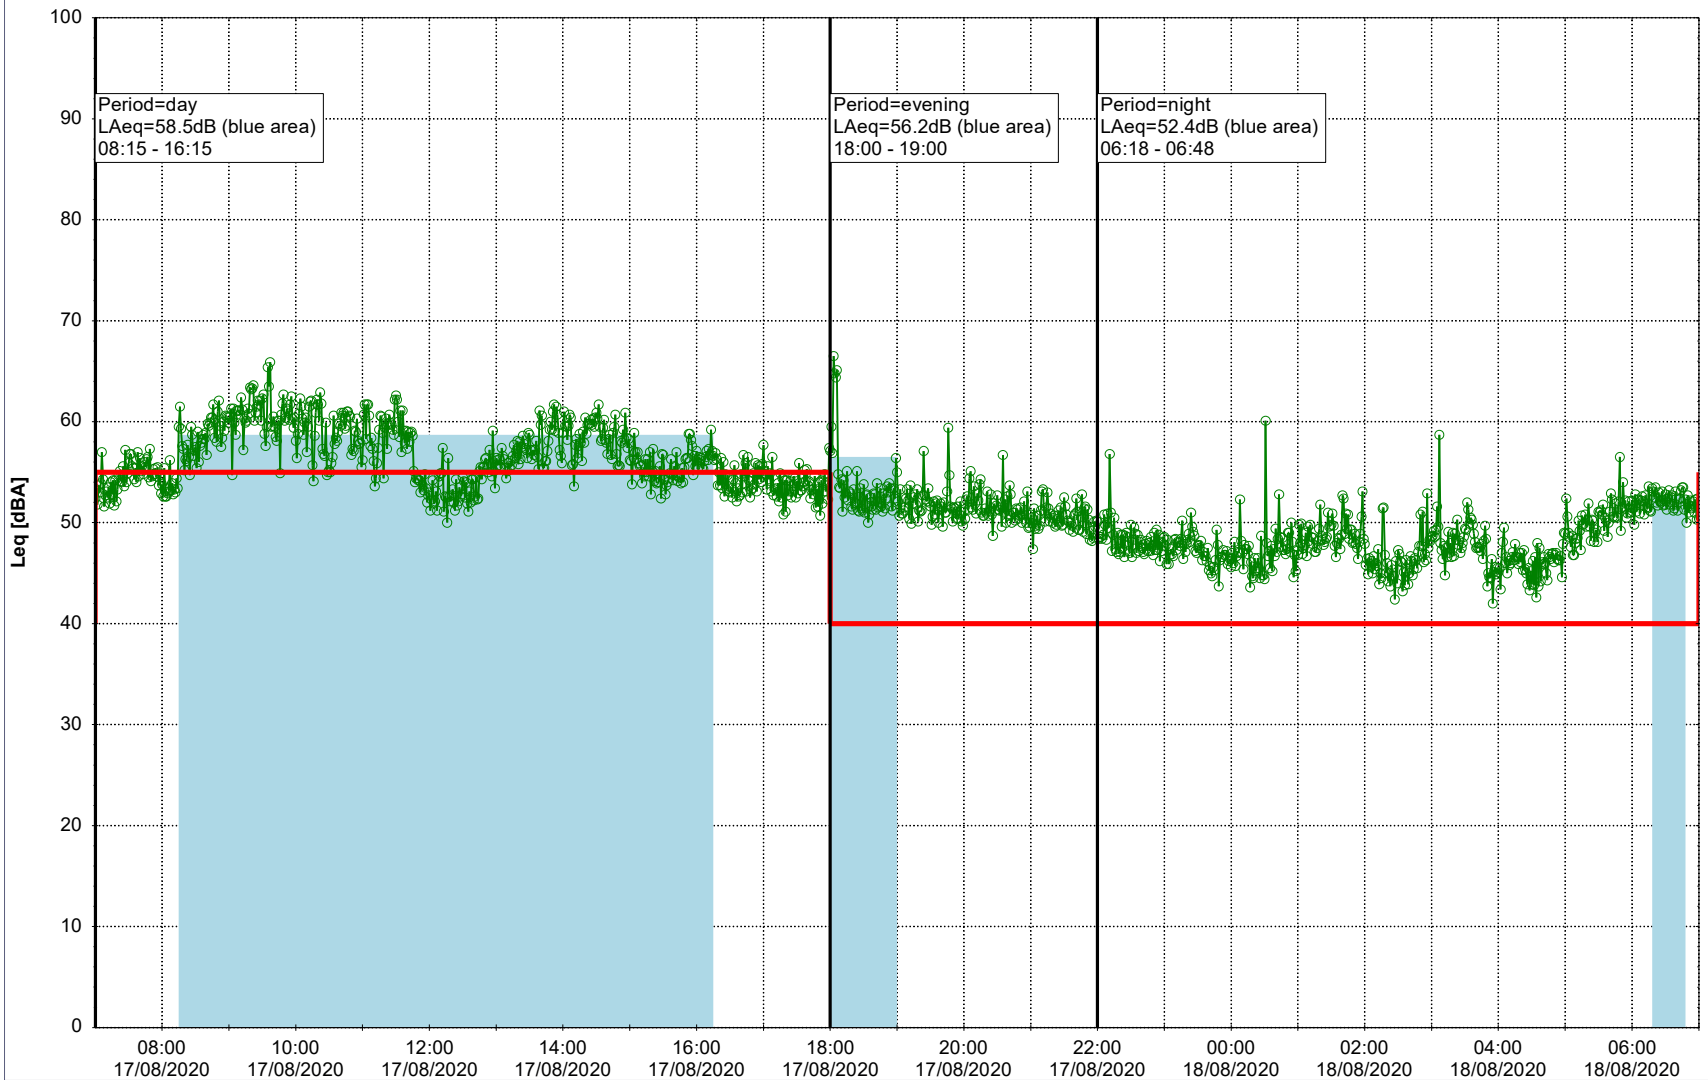

Project: Kronos Sydhavnen
Construction: Sluseholmen
Location: N-V

Plan View

Remarks

...

Noise Time Related Diagram

17/08/2020
18/08/2020

SLU_NS01

Project: Kronos Sydhavnen
Construction: Sluseholmen
Location: N-V

Plan View

0 5 10 15 20 [m]

Remarks

...

Noise Time Related Diagram

18/08/2020
19/08/2020

○○○○ SLU_NS01

Project: Kronos Sydhavnen
Construction: Sluseholmen
Location: N-V

Plan View

0 5 10 15 20 [m]

Remarks

...

Noise Time Related Diagram

19/08/2020
20/08/2020

○○○○ SLU_NS01

Project: Kronos Sydhavnen
Construction: Sluseholmen
Location: N-V

Plan View

Remarks

...

Noise Time Related Diagram

21/08/2020
22/08/2020

SLU_NS01

Project: Kronos Sydhavnen
Construction: Sluseholmen
Location: N-V

Plan View