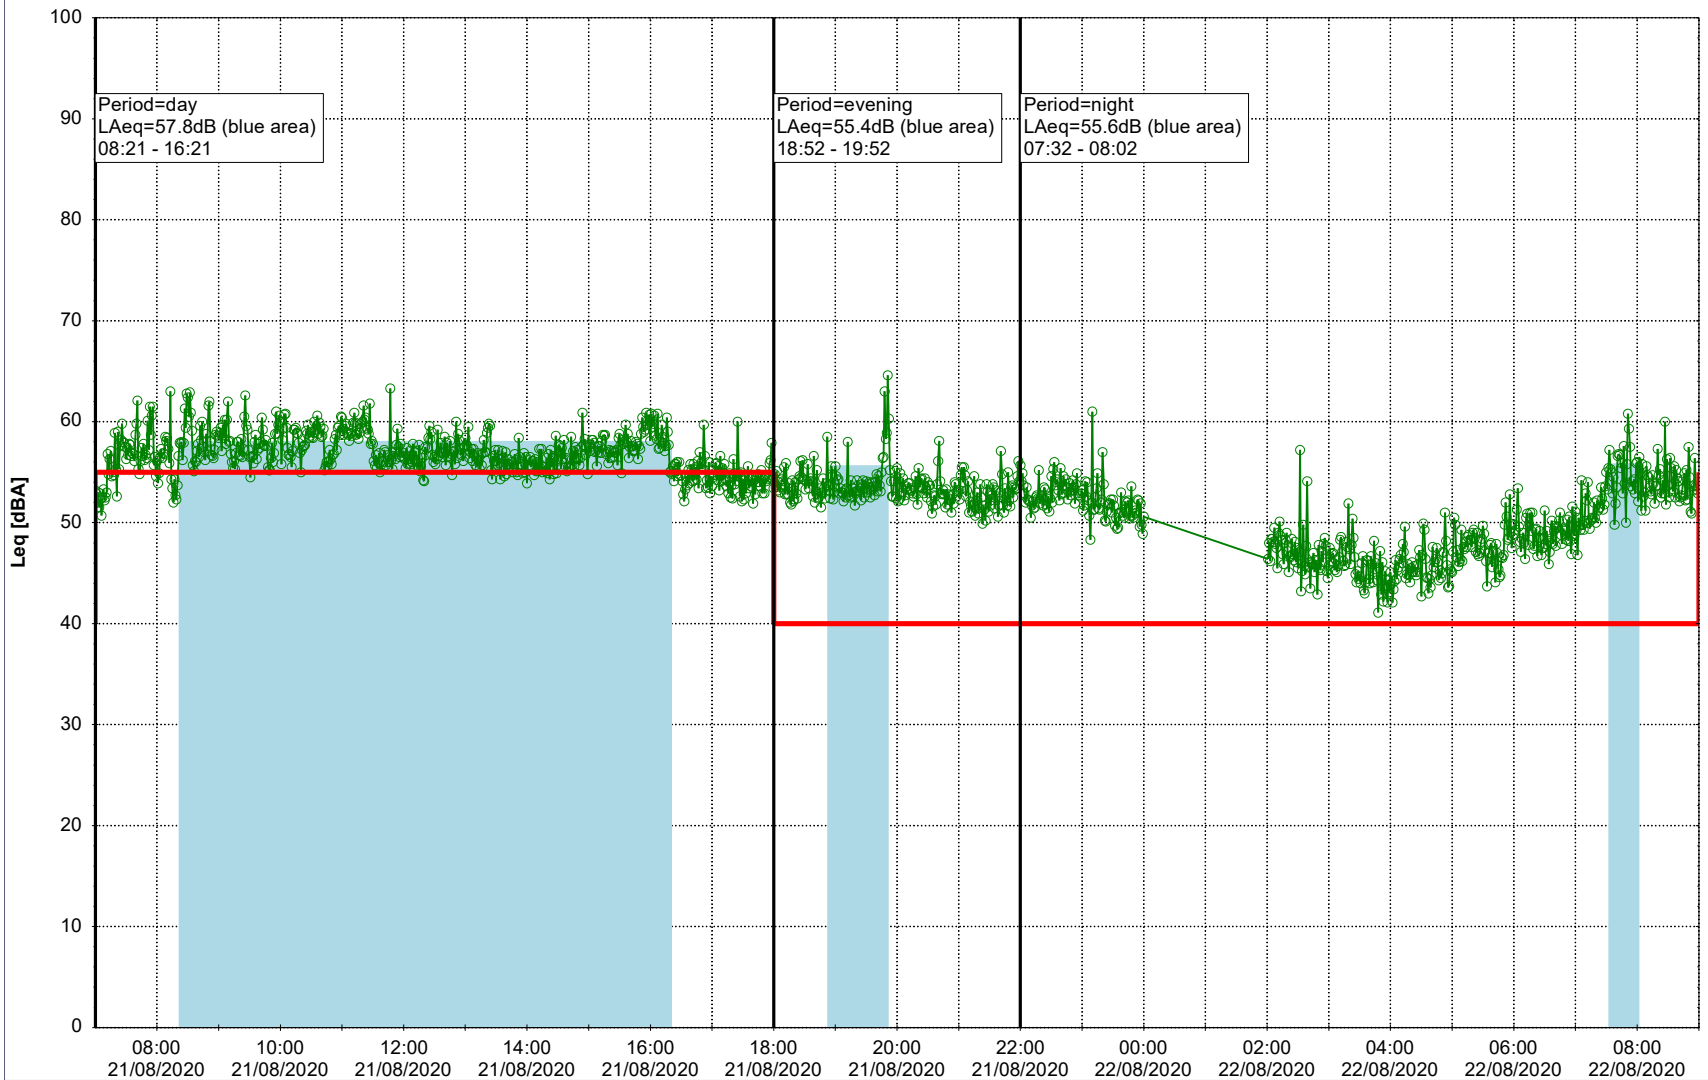

Plan View

0 5 10 15 20 [m]

Remarks

...

Noise Time Related Diagram

20/08/2020
21/08/2020

○○○○ SLU_NS01

Project: Kronos Sydhavnen
Construction: Sluseholmen
Location: N-V

Plan View

Remarks

...

Noise Time Related Diagram

21/08/2020
22/08/2020

SLU_NS01

Project: Kronos Sydhavnen
Construction: Sluseholmen
Location: N-V

Plan View

Remarks

...

Noise Time Related Diagram

22/08/2020
23/08/2020

○○○ SLU_NS01

Project: Kronos Sydhavnen
Construction: Sluseholmen
Location: N-V

Plan View

Remarks