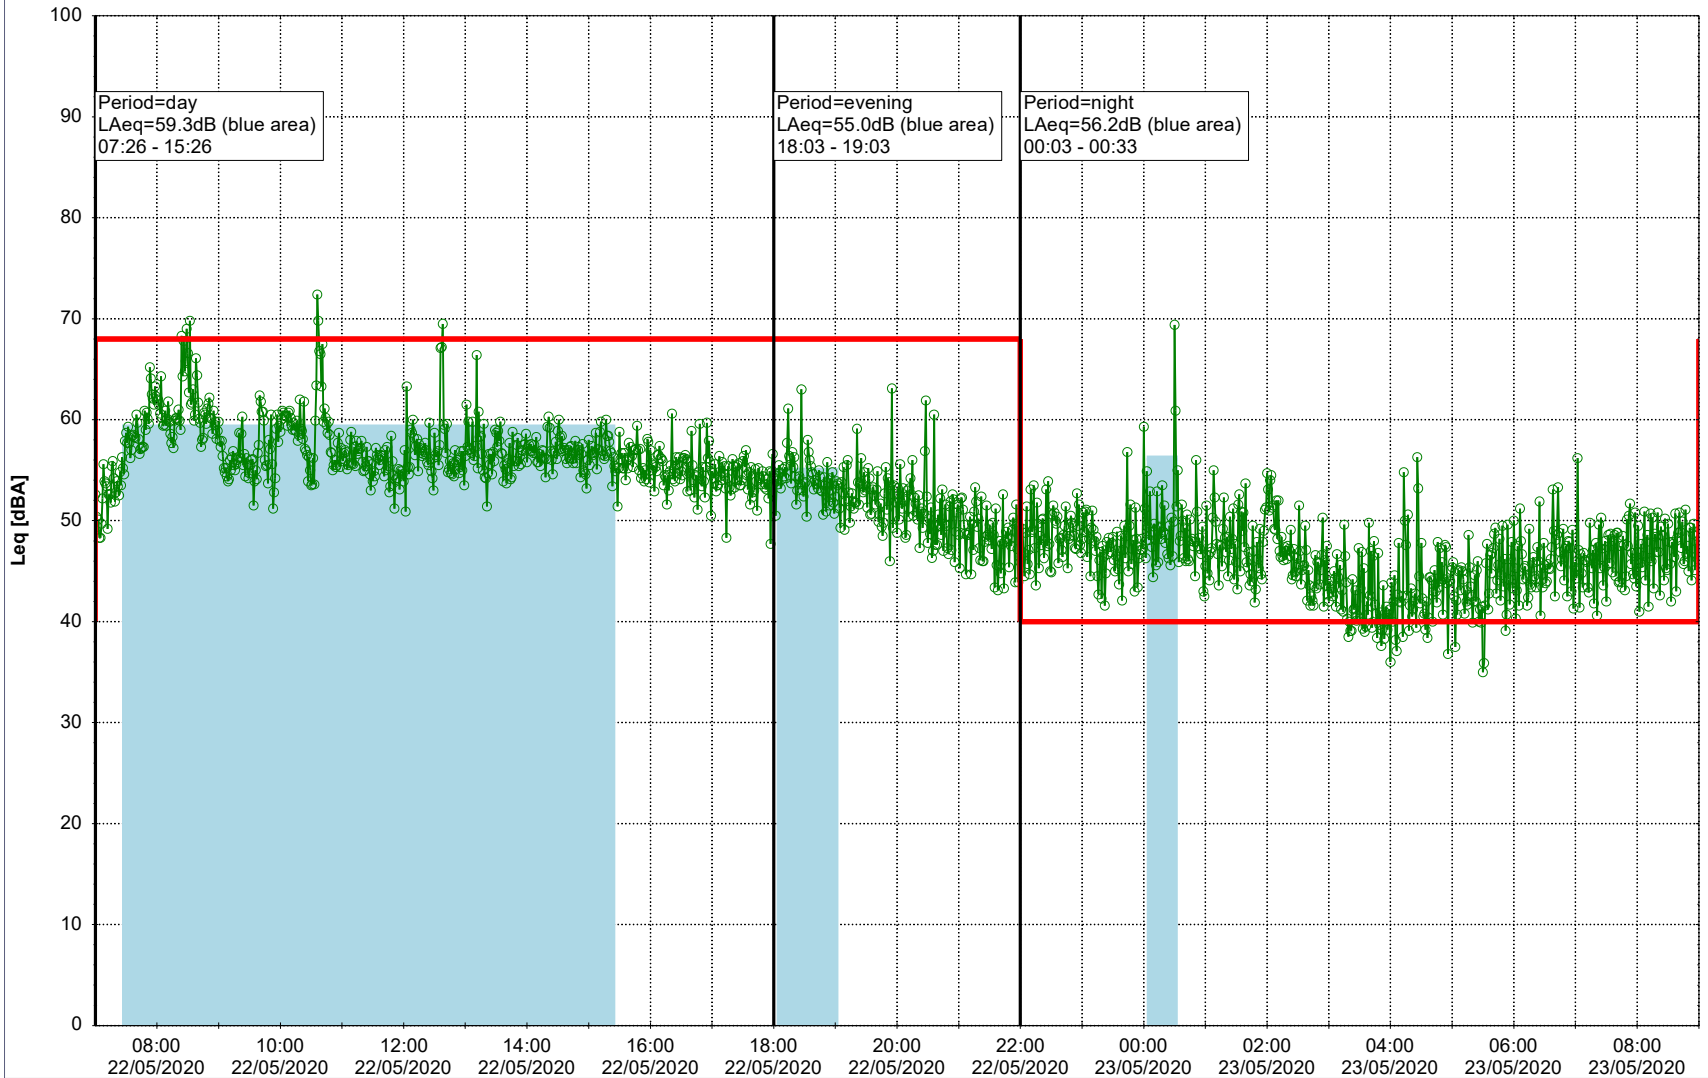

...

Noise Time Related Diagram

21/05/2020
22/05/2020

○ ○ ○ ○ HOL_NS01

Project: Kronos Sydhavnen
Construction: Havneholmen
Location: N-V

Plan View

Remarks

...

Noise Time Related Diagram

22/05/2020
23/05/2020

○ ○ ○ ○ HOL_NS01

Project: Kronos Sydhavnen
Construction: Havneholmen
Location: N-V

Plan View

Remarks

...

Noise Time Related Diagram