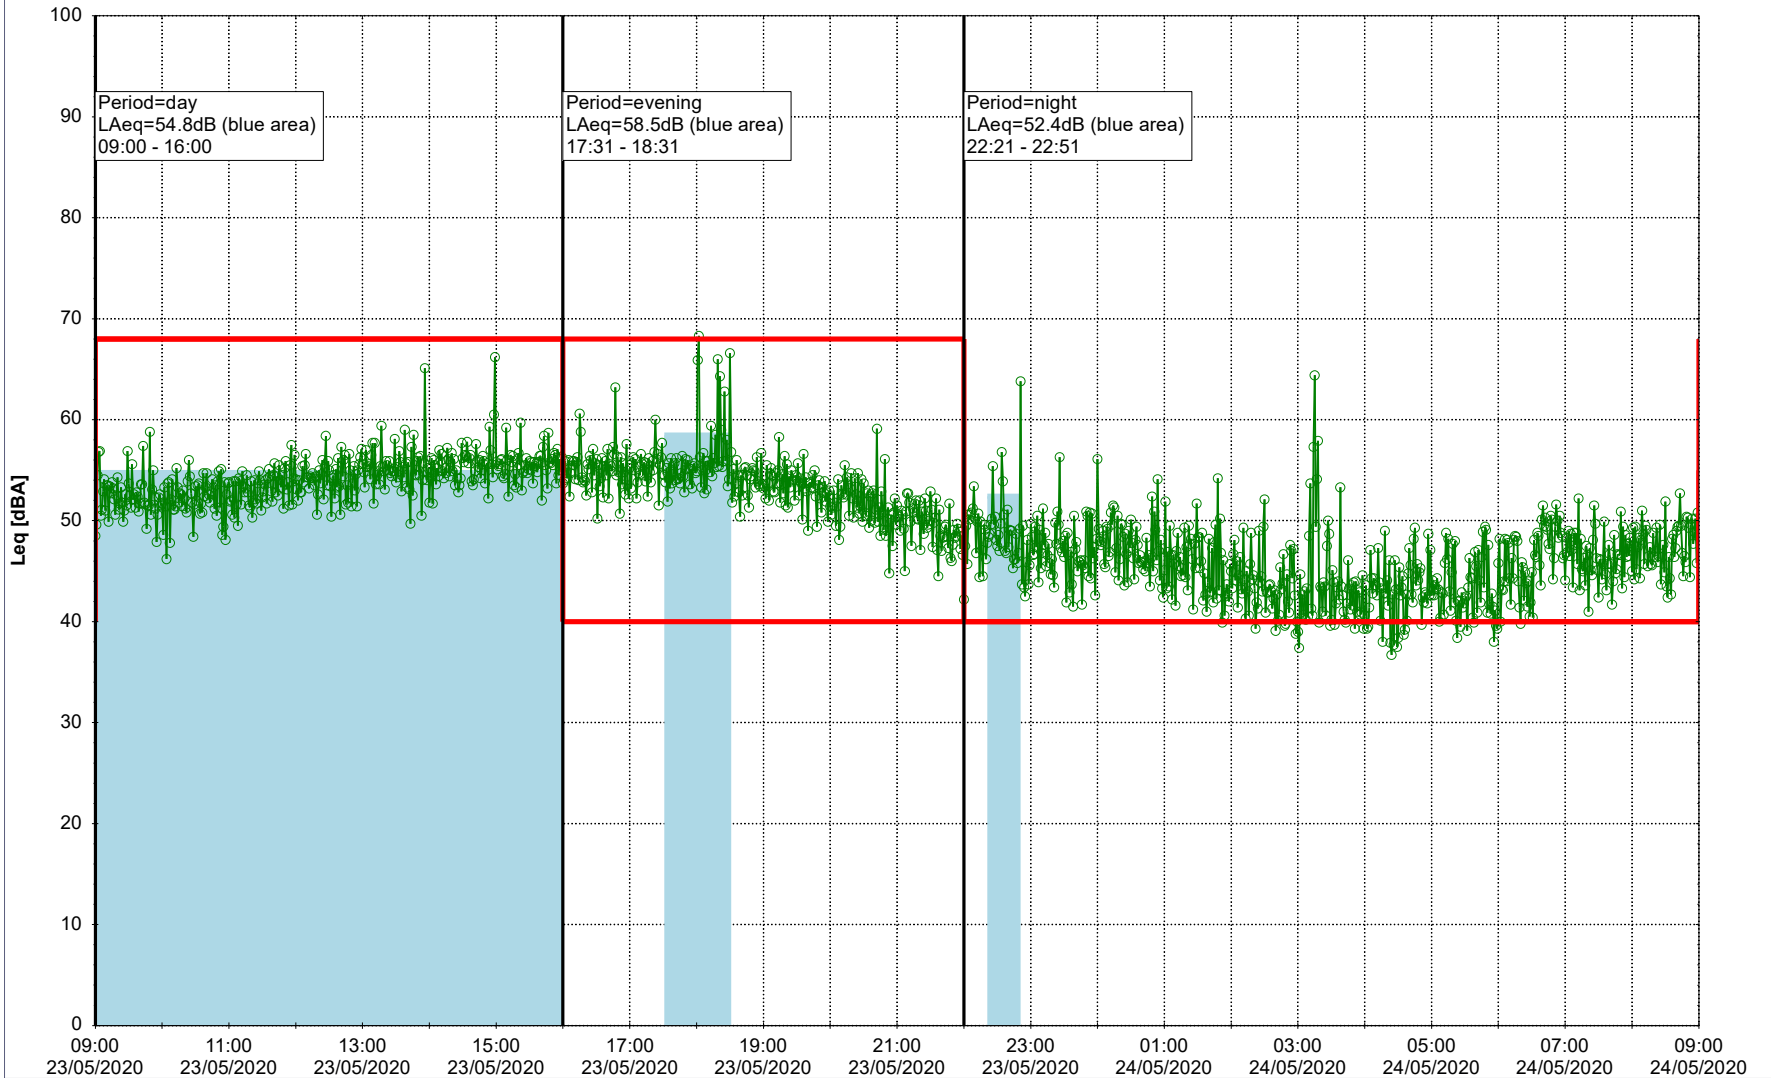

Noise Time Related Diagram

22/05/2020
23/05/2020

○ ○ ○ ○ HOL_NS01

Project: Kronos Sydhavnen
Construction: Havneholmen
Location: N-V

Plan View

Remarks

...

Noise Time Related Diagram

23/05/2020
24/05/2020

○ ○ ○ ○ HOL_NS01

Project: Kronos Sydhavnen
Construction: Havneholmen
Location: N-V

24/05/2020
25/05/2020

Plan View

Remarks

...

Noise Time Related Diagram