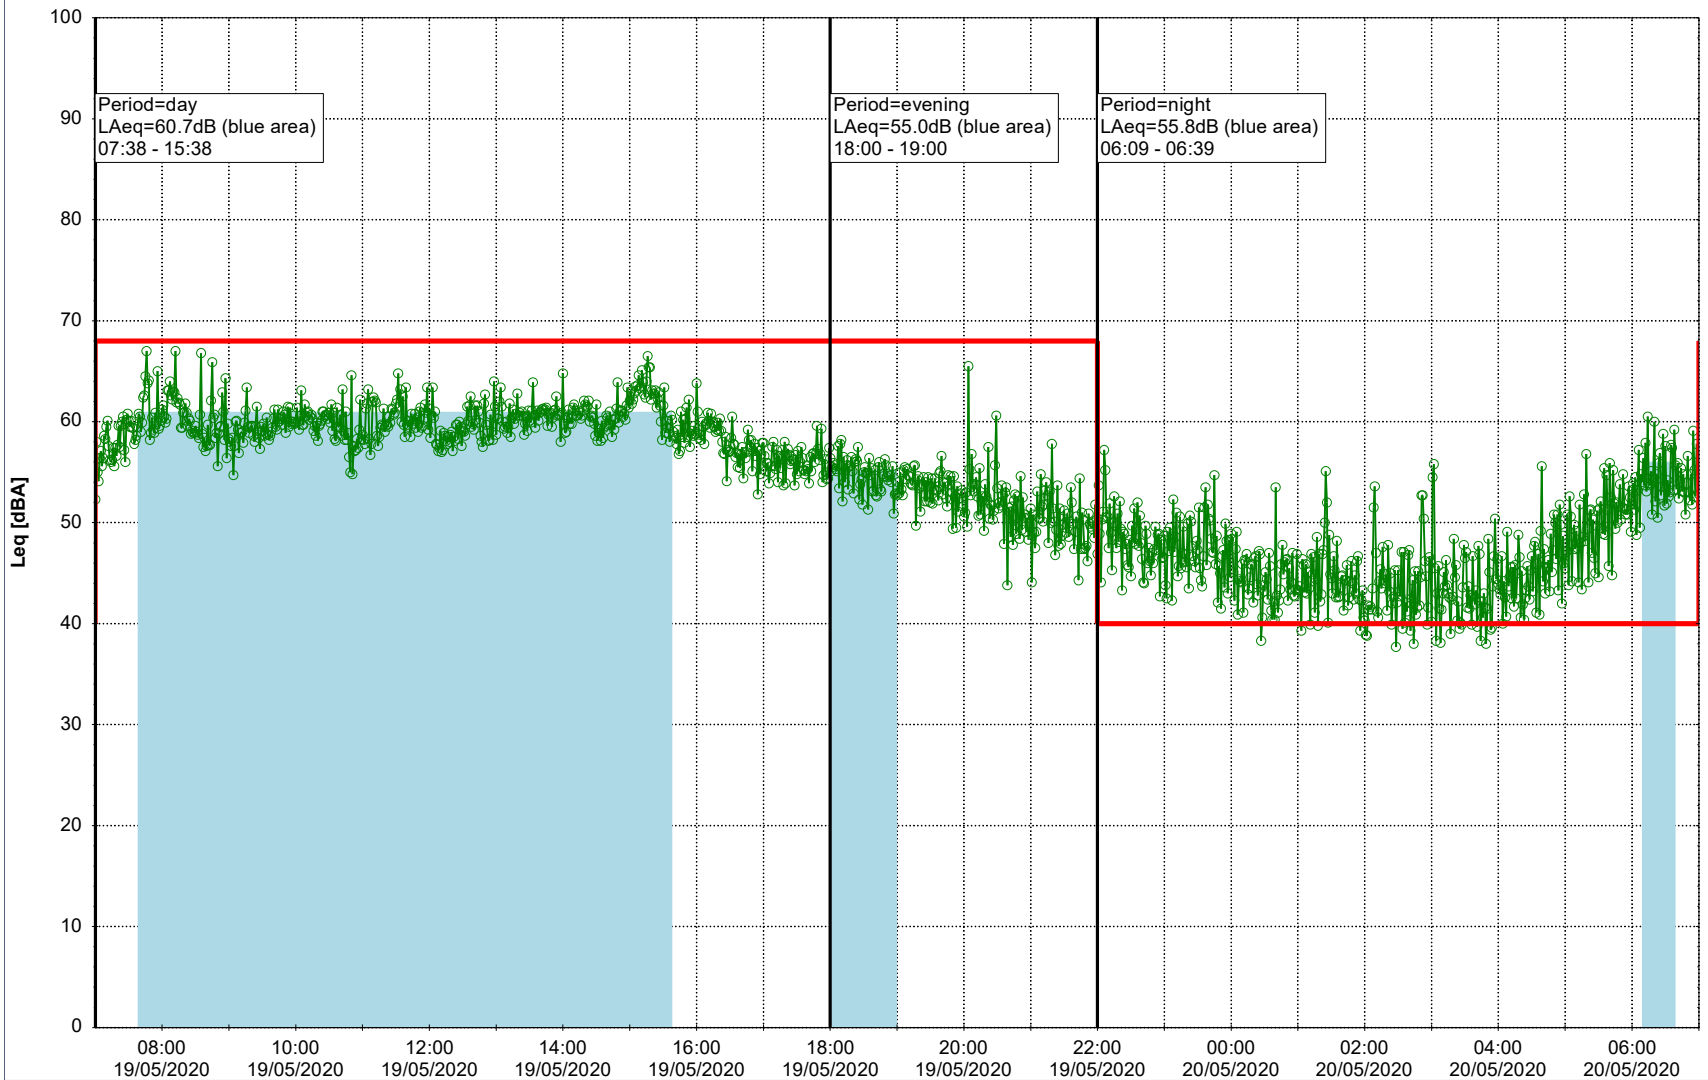

Plan View

Remarks

...

Noise Time Related Diagram

19/05/2020
20/05/2020

○ ○ ○ ○ HOL_NS01

Project: Kronos Sydhavnen
Construction: Havneholmen
Location: N-V

Plan View

Remarks

...

Noise Time Related Diagram

20/05/2020
21/05/2020

○ ○ ○ ○ HOL_NS01

Project: Kronos Sydhavnen
Construction: Havneholmen
Location: N-V

Plan View

Remarks

...

Noise Time Related Diagram

21/05/2020
22/05/2020

○ ○ ○ ○ HOL_NS01

Project: Kronos Sydhavnen
Construction: Havneholmen
Location: N-V

Plan View

Remarks

...

Noise Time Related Diagram

22/05/2020
23/05/2020

○ ○ ○ ○ HOL_NS01

Project: Kronos Sydhavnen
Construction: Havneholmen
Location: N-V

Plan View

Remarks

...

Noise Time Related Diagram