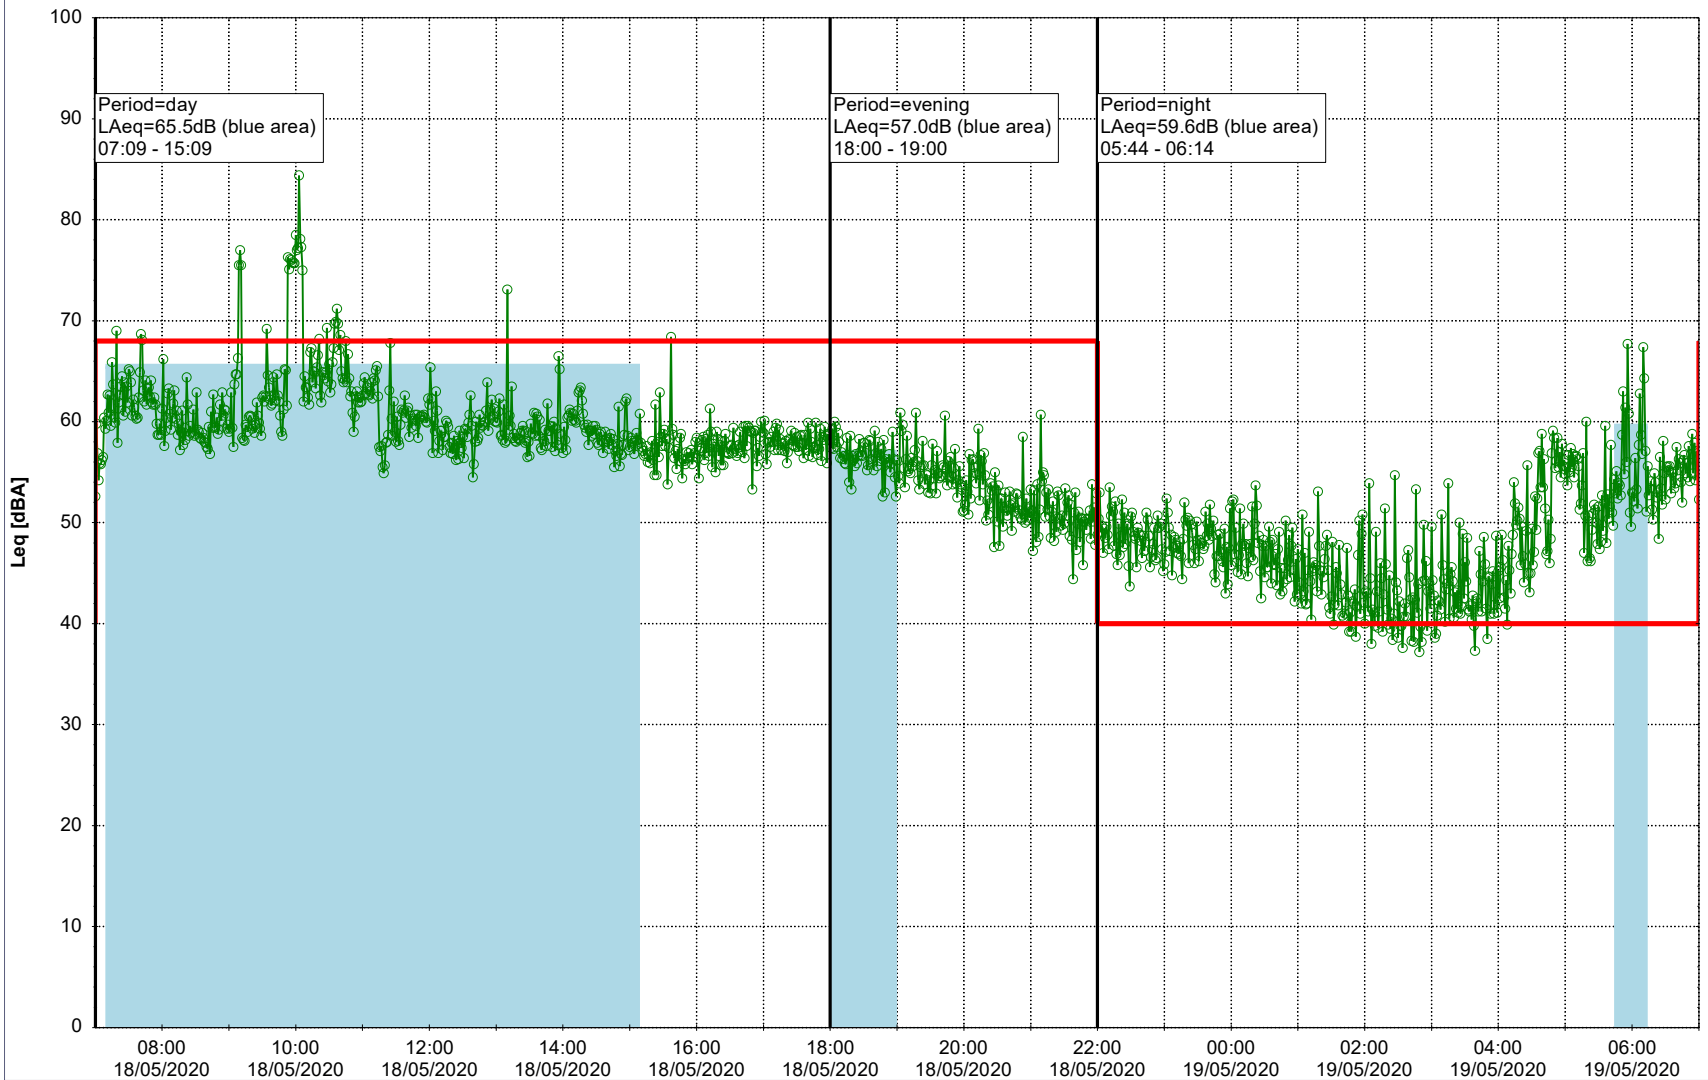

Project: Kronos Sydhavnen
Construction: Havneholmen
Location: N-V

Plan View

Remarks

...

Noise Time Related Diagram

18/05/2020
19/05/2020

○ ○ ○ ○ HOL_NS01

Project: Kronos Sydhavnen
Construction: Havneholmen
Location: N-V

Plan View

Remarks

...

Noise Time Related Diagram

19/05/2020
20/05/2020

○ ○ ○ ○ HOL_NS01

Project: Kronos Sydhavnen
Construction: Havneholmen
Location: N-V

Plan View

Remarks

...

Noise Time Related Diagram

20/05/2020
21/05/2020

○ ○ ○ ○ HOL_NS01

Project: Kronos Sydhavnen
Construction: Havneholmen
Location: N-V

Plan View

Remarks

Noise Time Related Diagram

22/05/2020
23/05/2020

○ ○ ○ ○ HOL_NS01

Project: Kronos Sydhavnen
Construction: Havneholmen
Location: N-V

Plan View

Remarks

...

Noise Time Related Diagram