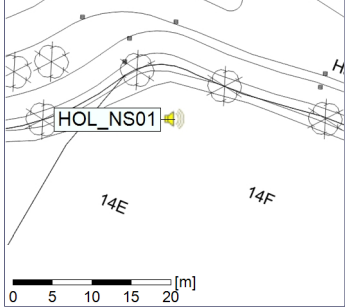

Remarks

...

Noise Time Related Diagram

20/05/2020
21/05/2020

○ ○ ○ ○ HOL_NS01

Project: Kronos Sydhavnen
Construction: Havneholmen
Location: N-V

Plan View

Remarks