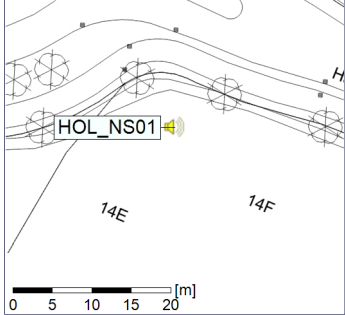

...

Noise Time Related Diagram

21/05/2020
22/05/2020

○ ○ ○ ○ HOL_NS01

Project: Kronos Sydhavnen
Construction: Havneholmen
Location: N-V

Plan View

Remarks

...

Noise Time Related Diagram

22/05/2020
23/05/2020

○ ○ ○ ○ HOL_NS01

Project: Kronos Sydhavnen
Construction: Havneholmen
Location: N-V

Plan View

Remarks

...

Noise Time Related Diagram