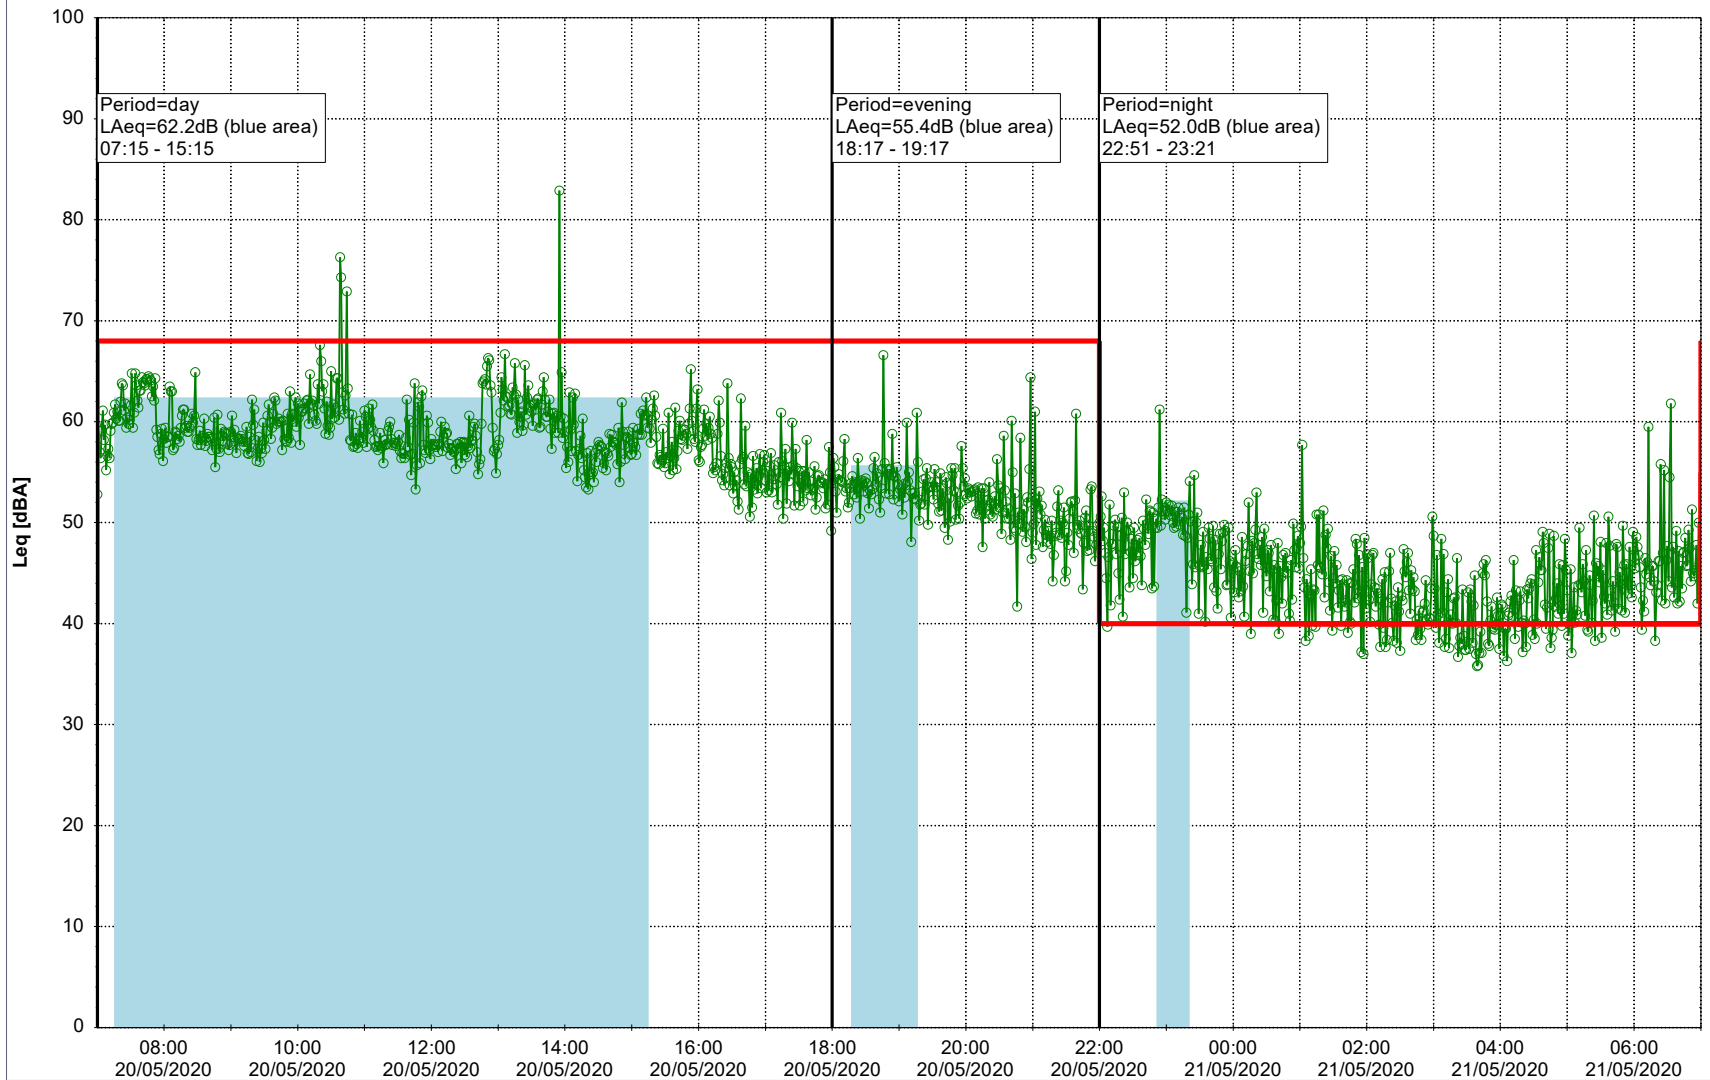

Plan View

Remarks

...

Noise Time Related Diagram

19/05/2020
20/05/2020

○ ○ ○ ○ HOL_NS01

Project: Kronos Sydhavnen
Construction: Havneholmen
Location: N-V

Plan View

Remarks

...

Noise Time Related Diagram

20/05/2020
21/05/2020

○ ○ ○ ○ HOL_NS01

Project: Kronos Sydhavnen
Construction: Havneholmen
Location: N-V

Plan View

Remarks

...

Noise Time Related Diagram

21/05/2020
22/05/2020

○ ○ ○ ○ HOL_NS01

Project: Kronos Sydhavnen
Construction: Havneholmen
Location: N-V

Plan View

Remarks

...

Noise Time Related Diagram

22/05/2020
23/05/2020

○ ○ ○ ○ HOL_NS01

Project: Kronos Sydhavnen
Construction: Havneholmen
Location: N-V

Plan View

Remarks

...

Noise Time Related Diagram