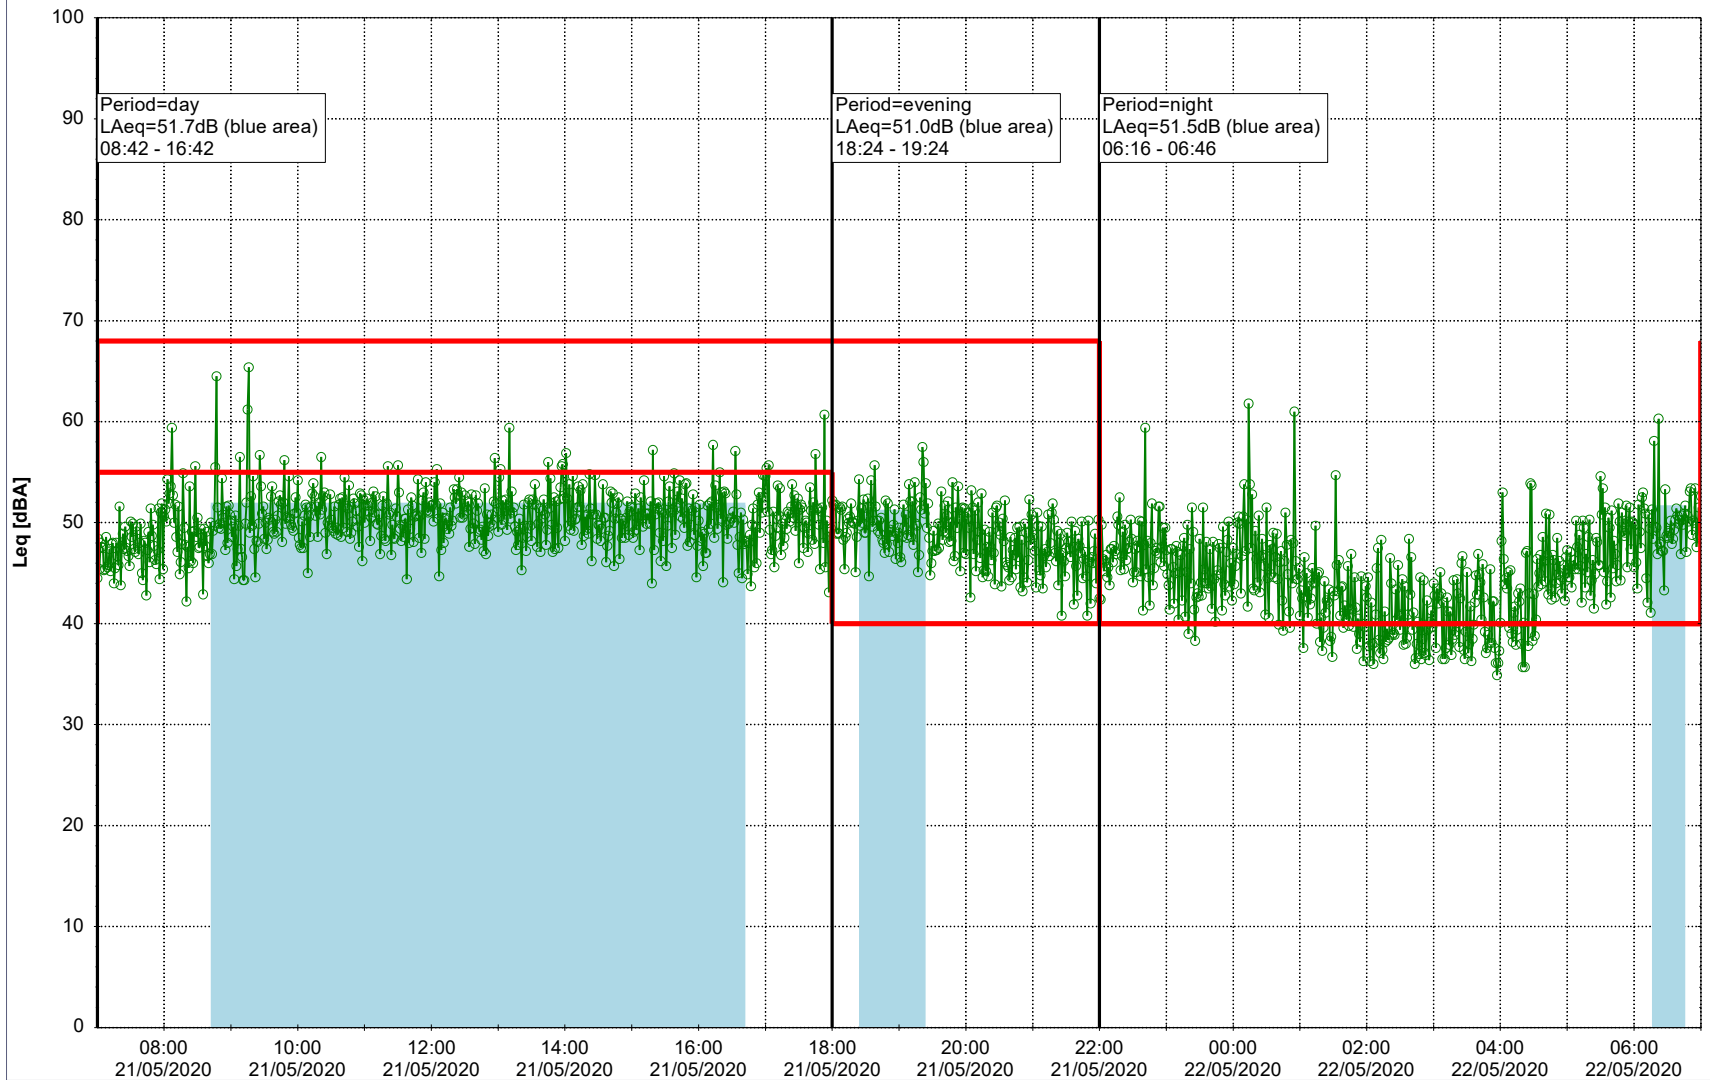

Remarks

...

Noise Time Related Diagram

20/05/2020
21/05/2020

○ ○ ○ ○ HOL_NS01

Project: Kronos Sydhavnen
Construction: Havneholmen
Location: N-V

Plan View

Remarks

...

Noise Time Related Diagram

21/05/2020
22/05/2020

○ ○ ○ ○ HOL_NS01

Project: Kronos Sydhavnen
Construction: Havneholmen
Location: N-V

Plan View

Remarks

...

Noise Time Related Diagram

22/05/2020
23/05/2020

○ ○ ○ ○ HOL_NS01

Project: Kronos Sydhavnen
Construction: Havneholmen
Location: N-V

Plan View

Remarks

...

Noise Time Related Diagram

23/05/2020
24/05/2020

○ ○ ○ ○ HOL_NS01

Project: Kronos Sydhavnen
Construction: Havneholmen
Location: N-V

24/05/2020
25/05/2020

Plan View

Remarks

...

Noise Time Related Diagram