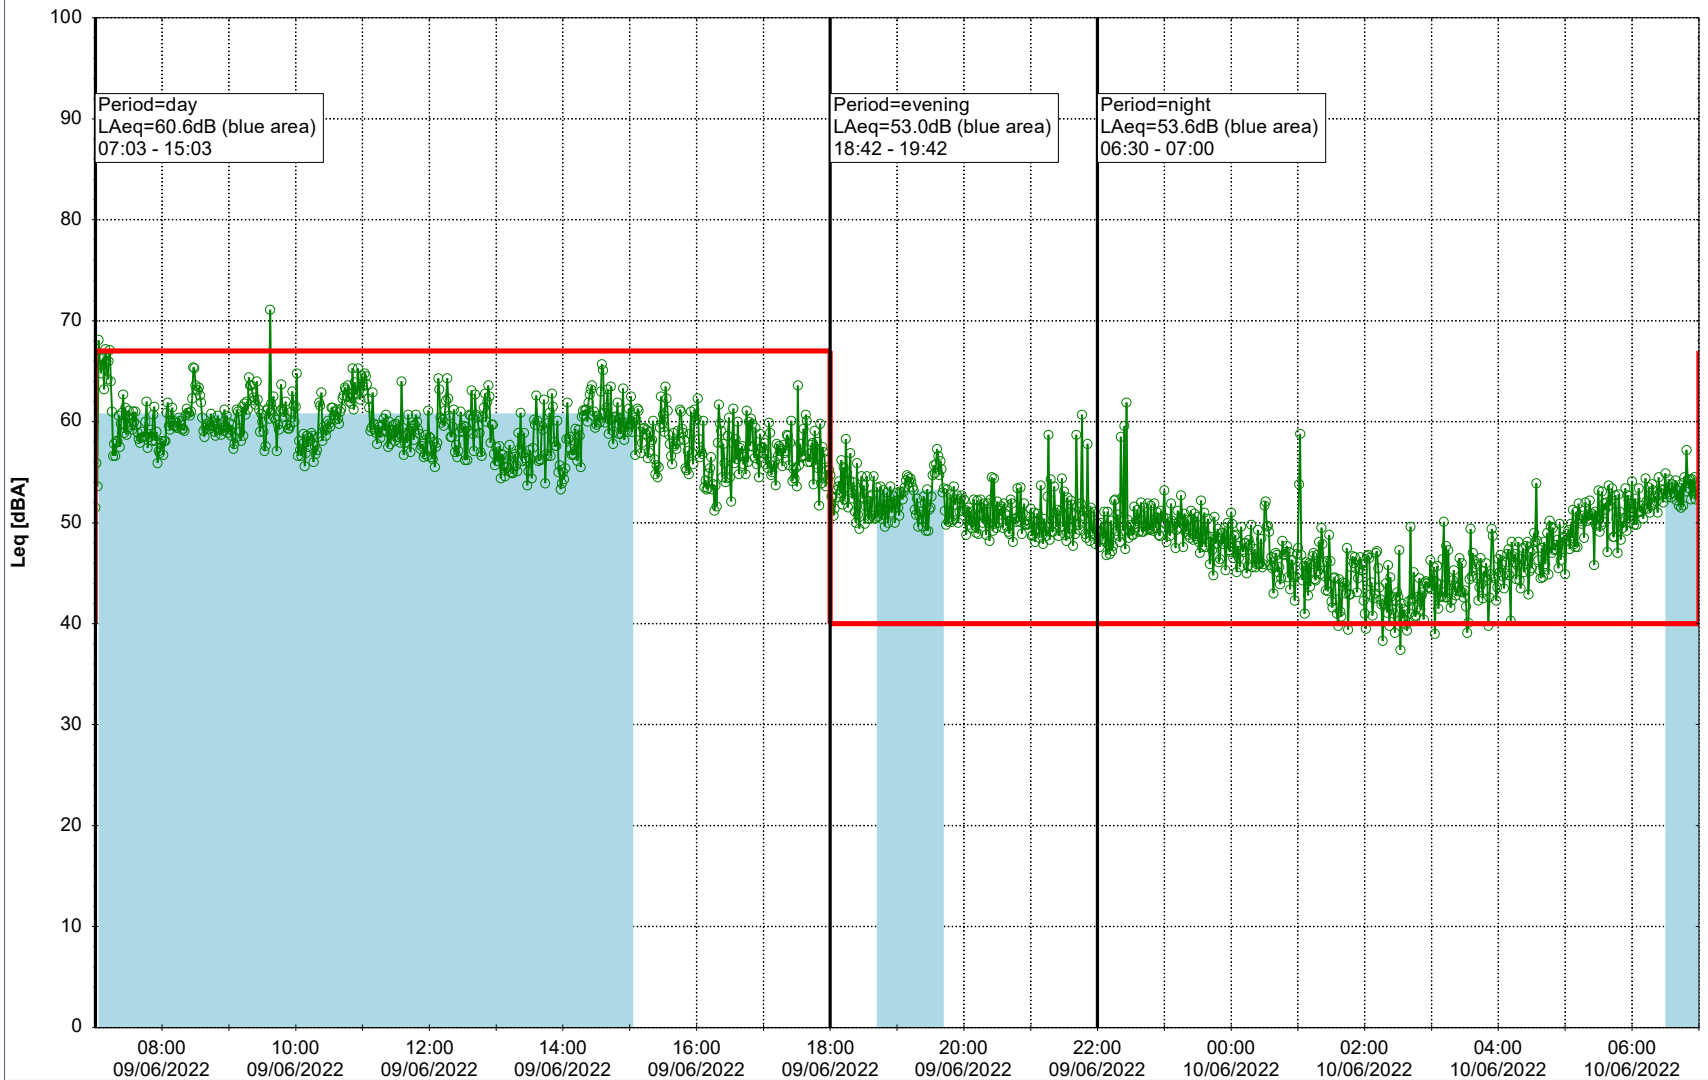

### Noise Time Related Diagram

08/06/2022  
09/06/2022

○○○ SLU\_NS01

**Project:** Kronos Sydhavnen  
**Construction:** Sluseholmen  
**Location:** N-V

Plan View

Remarks

...

### Noise Time Related Diagram

09/06/2022  
10/06/2022

○○○ SLU\_NS01

**Project:** Kronos Sydhavnen  
**Construction:** Sluseholmen  
**Location:** N-V

Plan View

Remarks

...