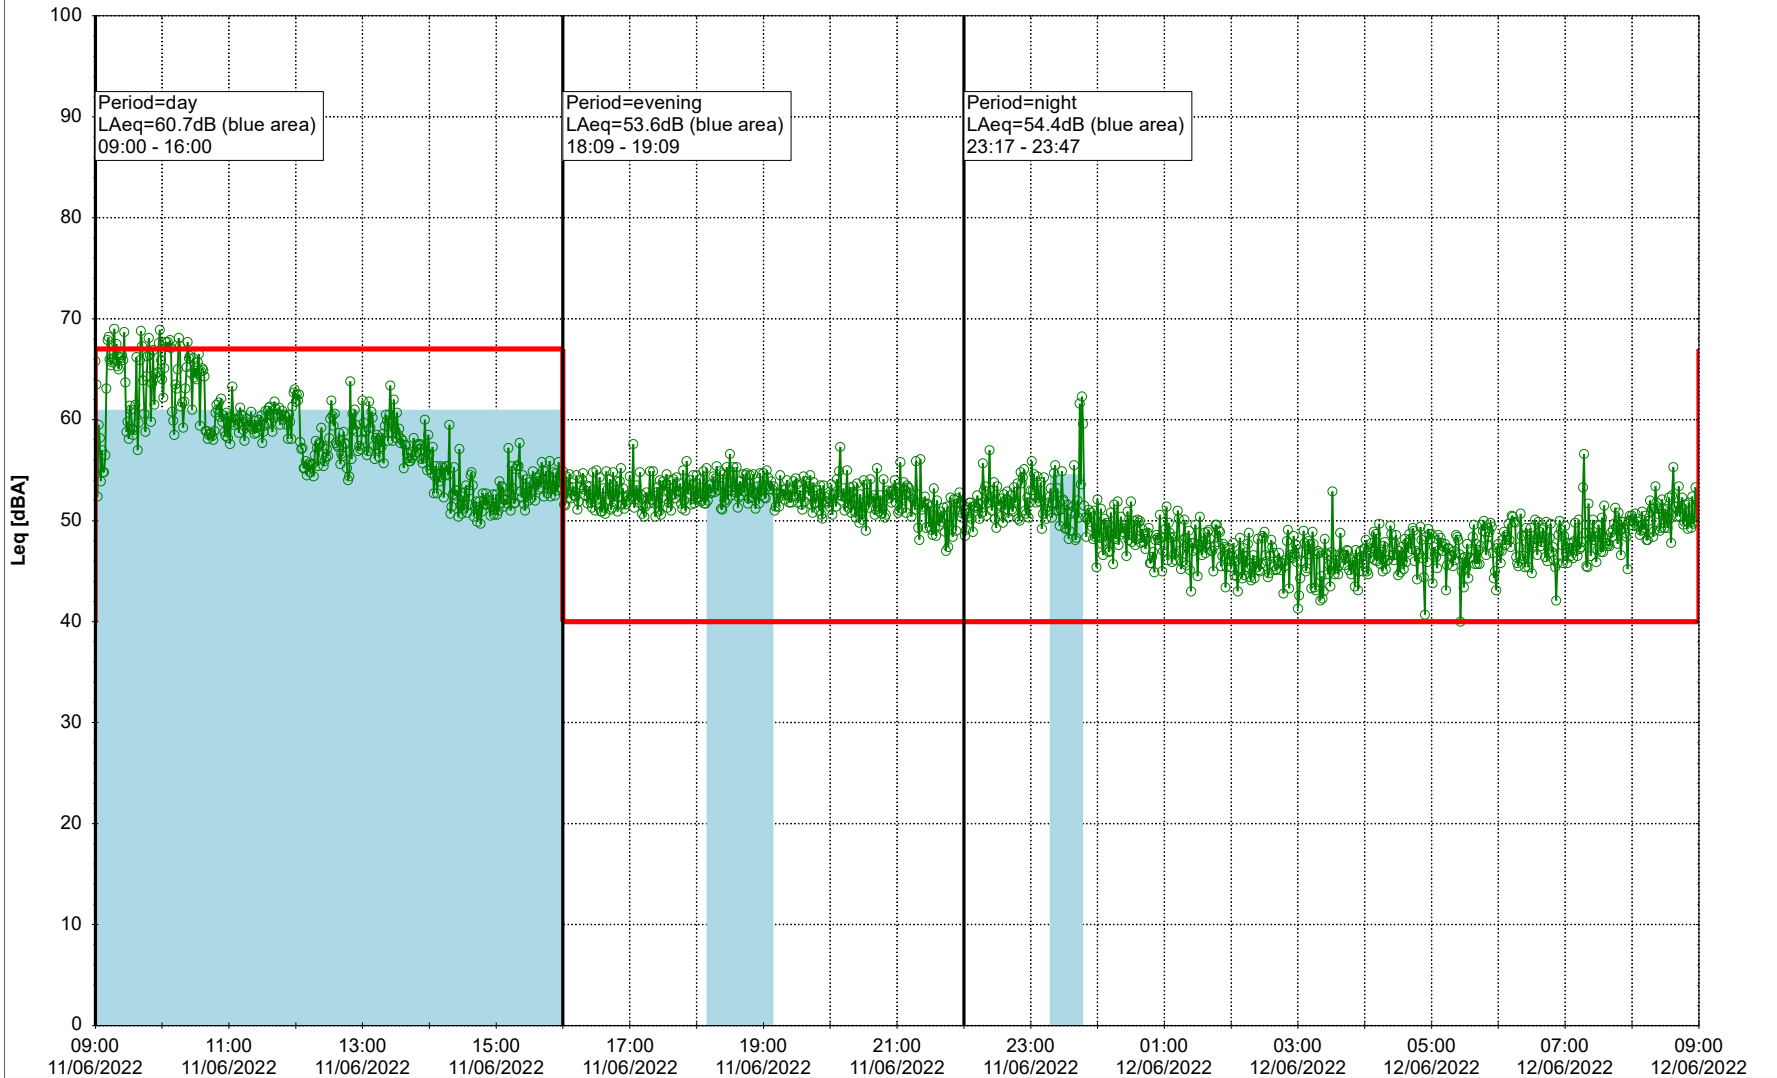

### Noise Time Related Diagram

10/06/2022  
11/06/2022

○○○ SLU\_NS01

**Project:** Kronos Sydhavnen  
**Construction:** Sluseholmen  
**Location:** N-V

Plan View

Remarks

...

### Noise Time Related Diagram

11/06/2022  
12/06/2022

○○○ SLU\_NS01

Project: Kronos Sydhavnen  
Construction: Sluseholmen  
Location: N-V

Plan View

Remarks

...