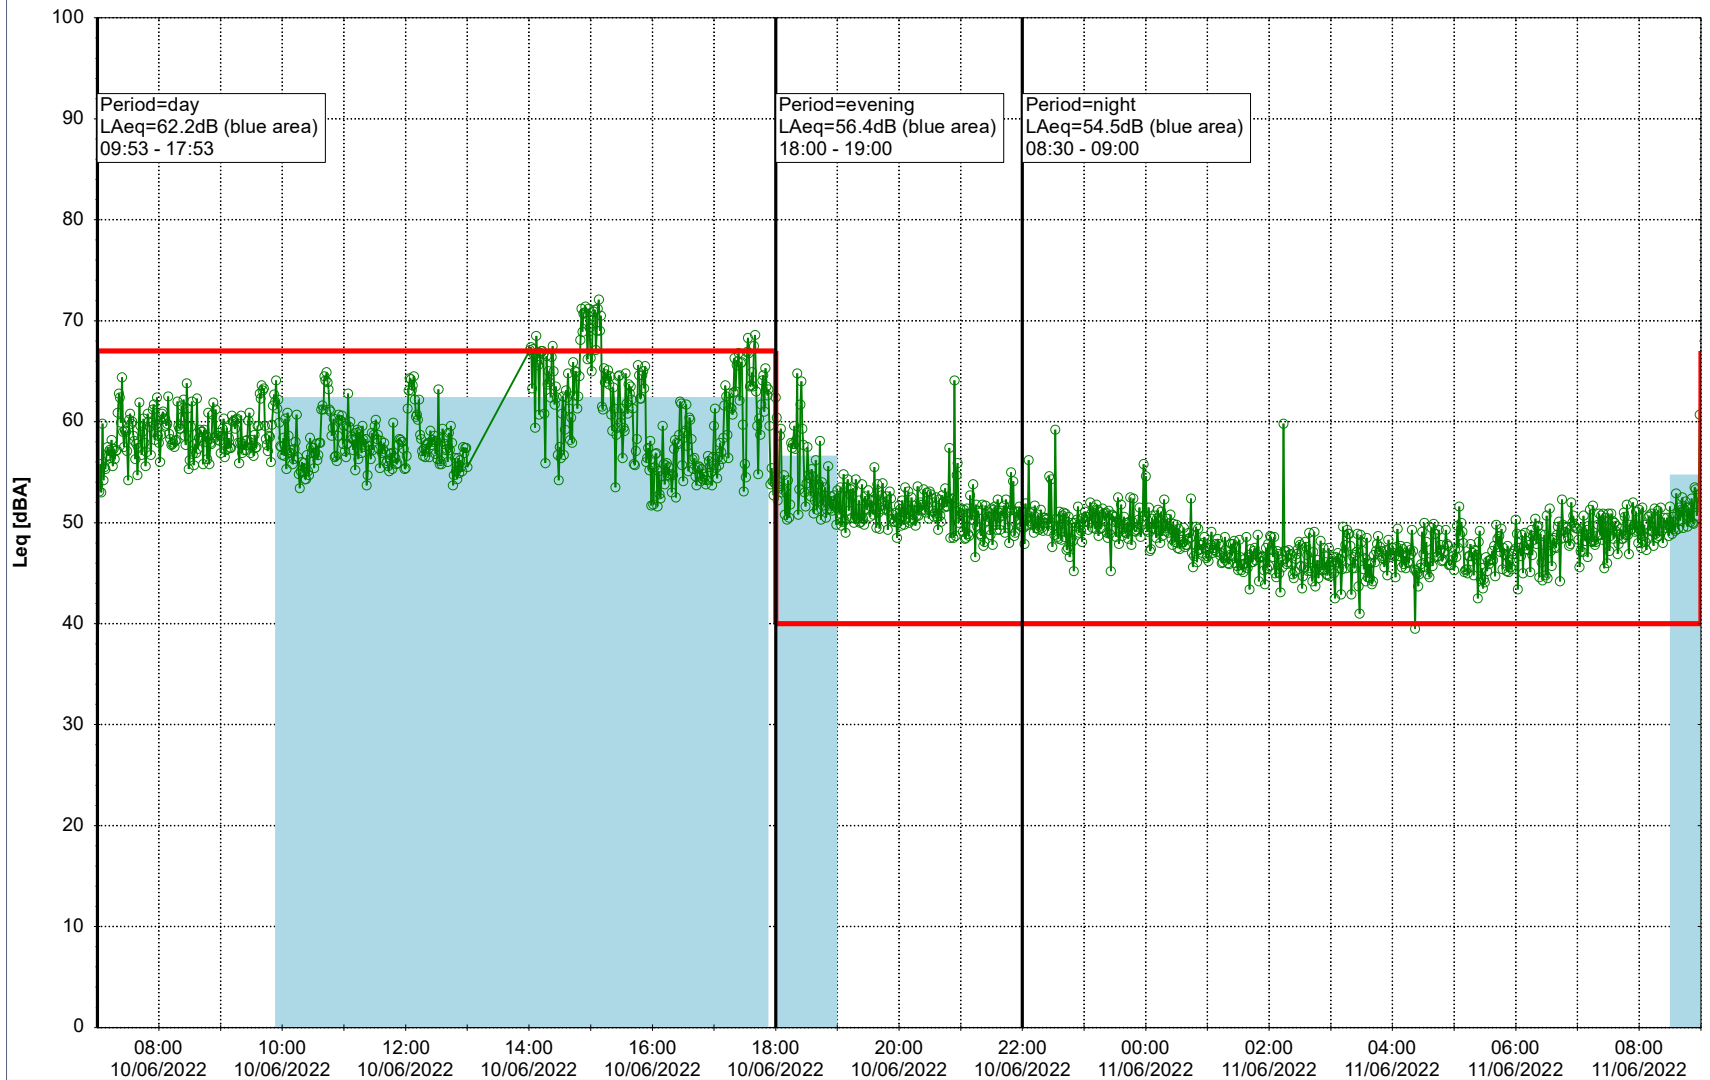

### Noise Time Related Diagram

09/06/2022  
10/06/2022

○○○ SLU\_NS01

**Project:** Kronos Sydhavnen  
**Construction:** Sluseholmen  
**Location:** N-V

Plan View

Remarks

...

### Noise Time Related Diagram

10/06/2022  
11/06/2022

○○○ SLU\_NS01

**Project:** Kronos Sydhavnen  
**Construction:** Sluseholmen  
**Location:** N-V

Plan View

Remarks

...

### Noise Time Related Diagram

11/06/2022  
12/06/2022

○○○ SLU\_NS01

Project: Kronos Sydhavnen  
Construction: Sluseholmen  
Location: N-V

Plan View

Remarks

...