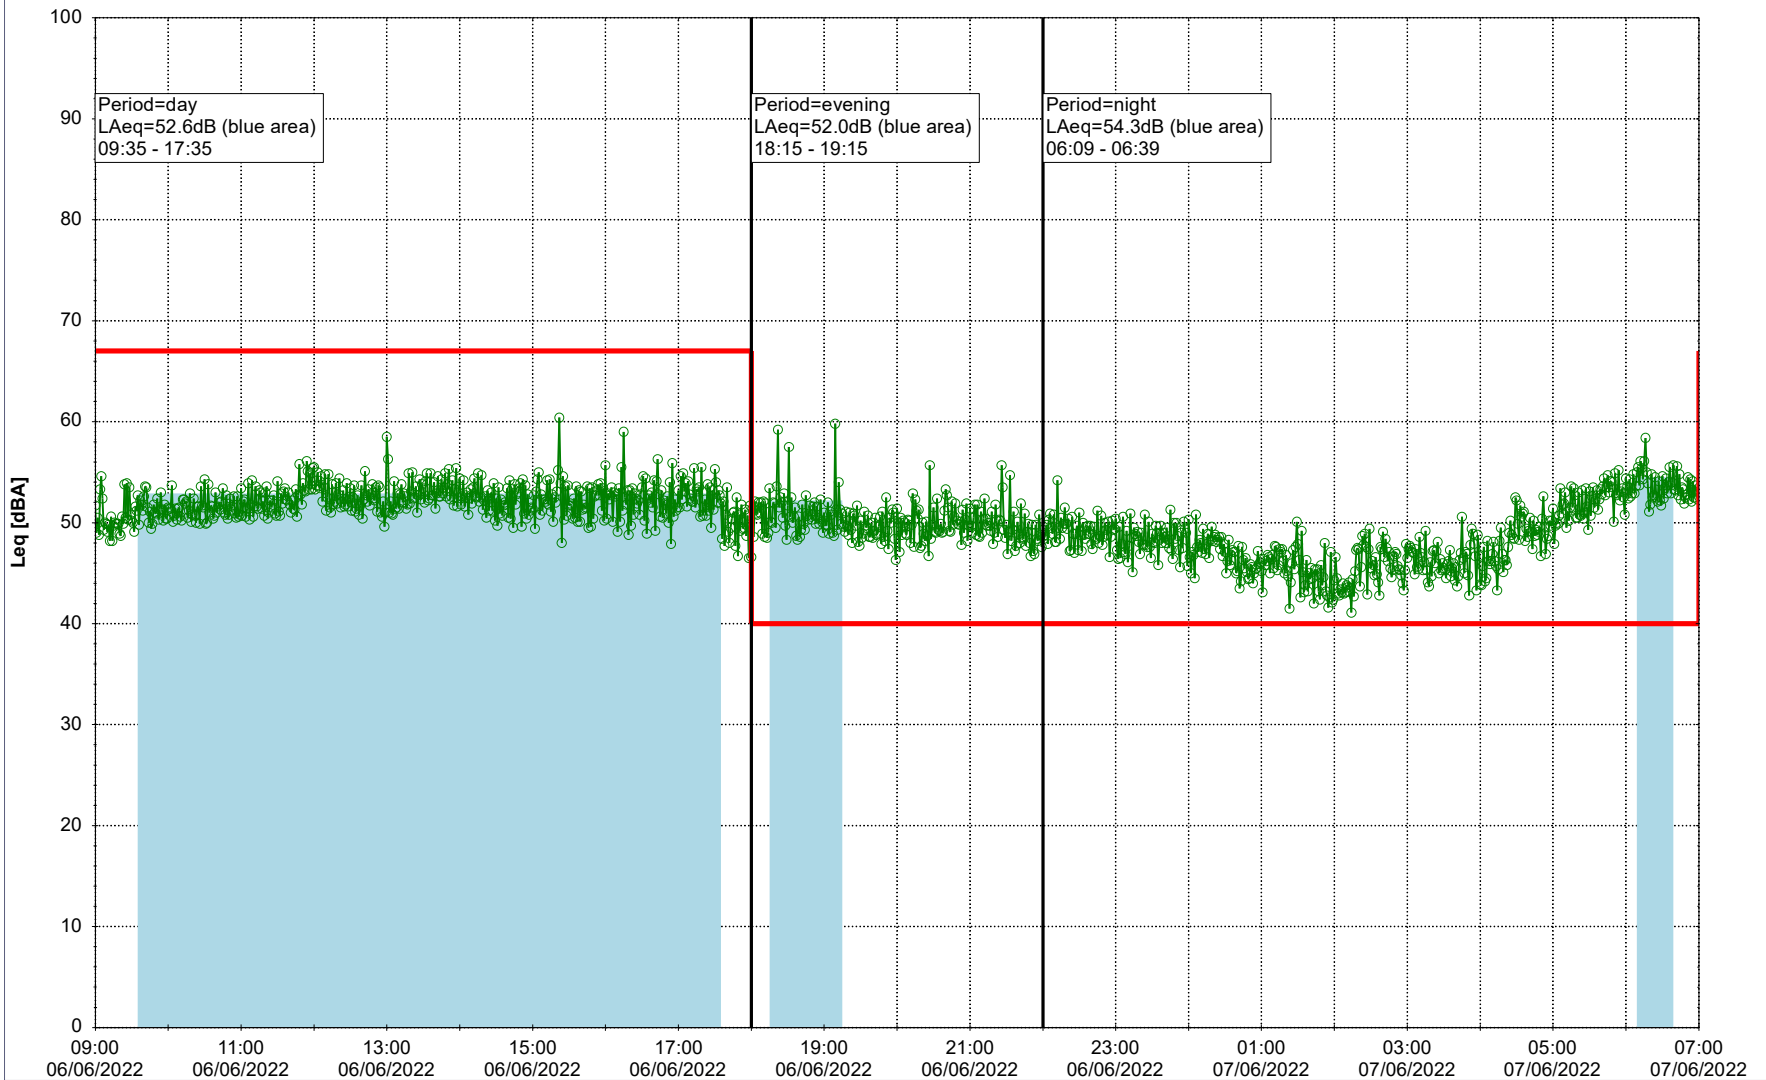

Project: Kronos Sydhavnen  
Construction: Sluseholmen  
Location: N-V

Plan View

Remarks

...

### Noise Time Related Diagram

06/06/2022  
07/06/2022

SLU\_NS01

**Project:** Kronos Sydhavnen  
**Construction:** Sluseholmen  
**Location:** N-V

Plan View

Remarks

...

### Noise Time Related Diagram

07/06/2022  
08/06/2022

○○○ SLU\_NS01

**Project:** Kronos Sydhavnen  
**Construction:** Sluseholmen  
**Location:** N-V

Plan View

Remarks

...