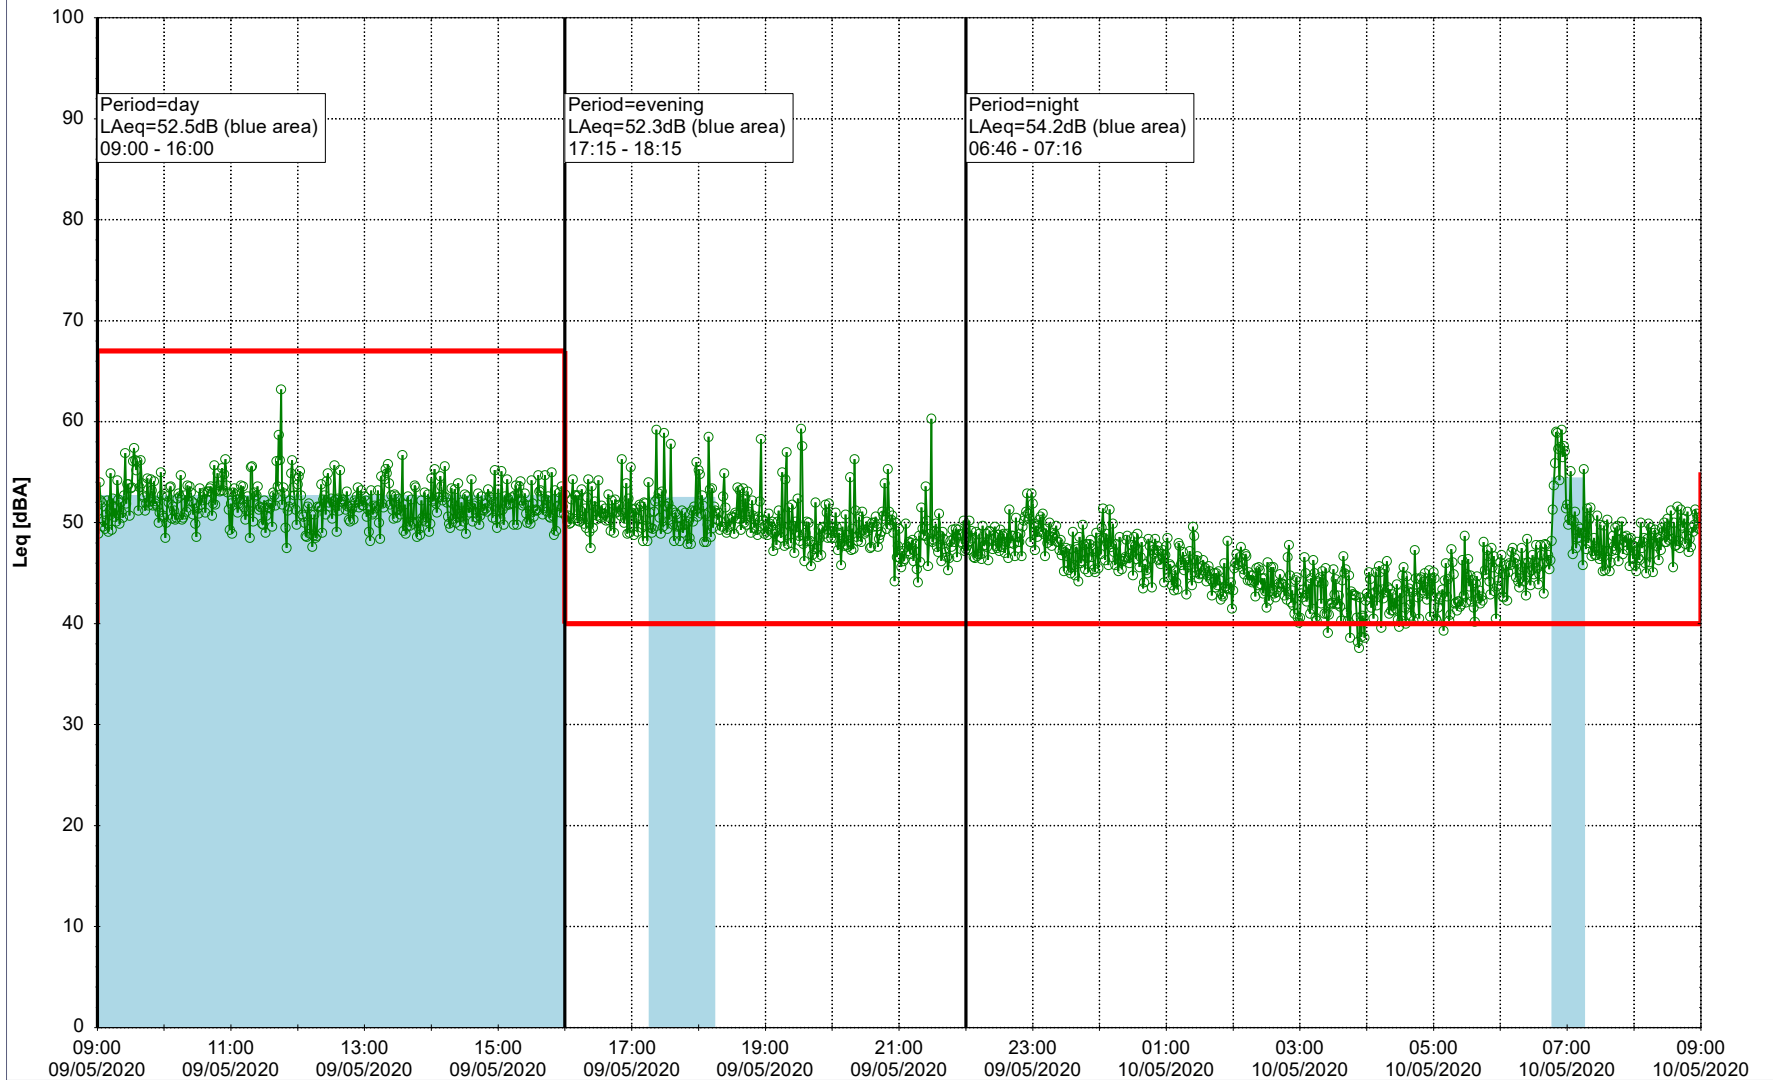

Remarks

...

Noise Time Related Diagram

08/05/2020
09/05/2020

SLU_NS01

Project: Kronos Sydhavnen
Construction: Sluseholmen
Location: N-V

Plan View

Remarks

...

Noise Time Related Diagram

09/05/2020
10/05/2020

○○○ SLU_NS01

Project: Kronos Sydhavnen
Construction: Sluseholmen
Location: N-V

Plan View

Remarks

...