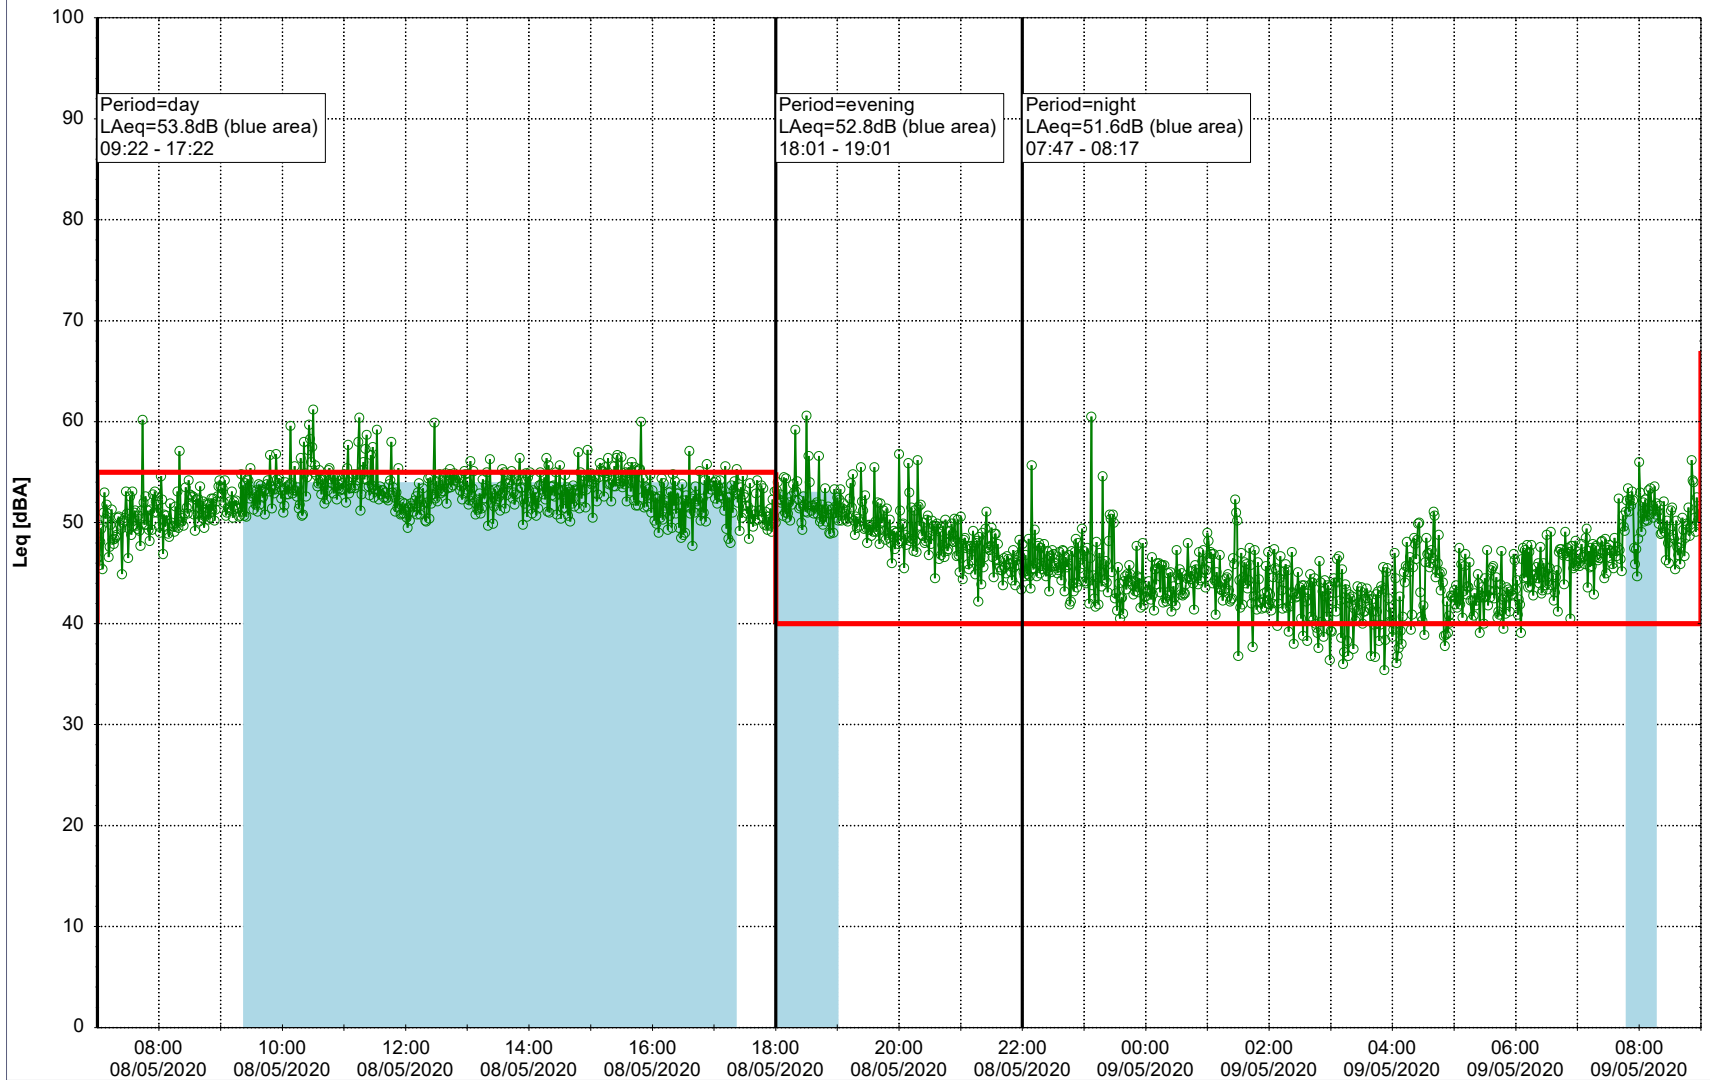

Plan View

Remarks

...

Noise Time Related Diagram

07/05/2020
08/05/2020

○○○○ SLU_NS01

Project: Kronos Sydhavnen
Construction: Sluseholmen
Location: N-V

Plan View

Remarks

...

Noise Time Related Diagram

08/05/2020
09/05/2020

SLU_NS01

Project: Kronos Sydhavnen
Construction: Sluseholmen
Location: N-V

Plan View

Remarks

...

Noise Time Related Diagram

09/05/2020
10/05/2020

○○○ SLU_NS01

Project: Kronos Sydhavnen
Construction: Sluseholmen
Location: N-V

Plan View

Remarks

...