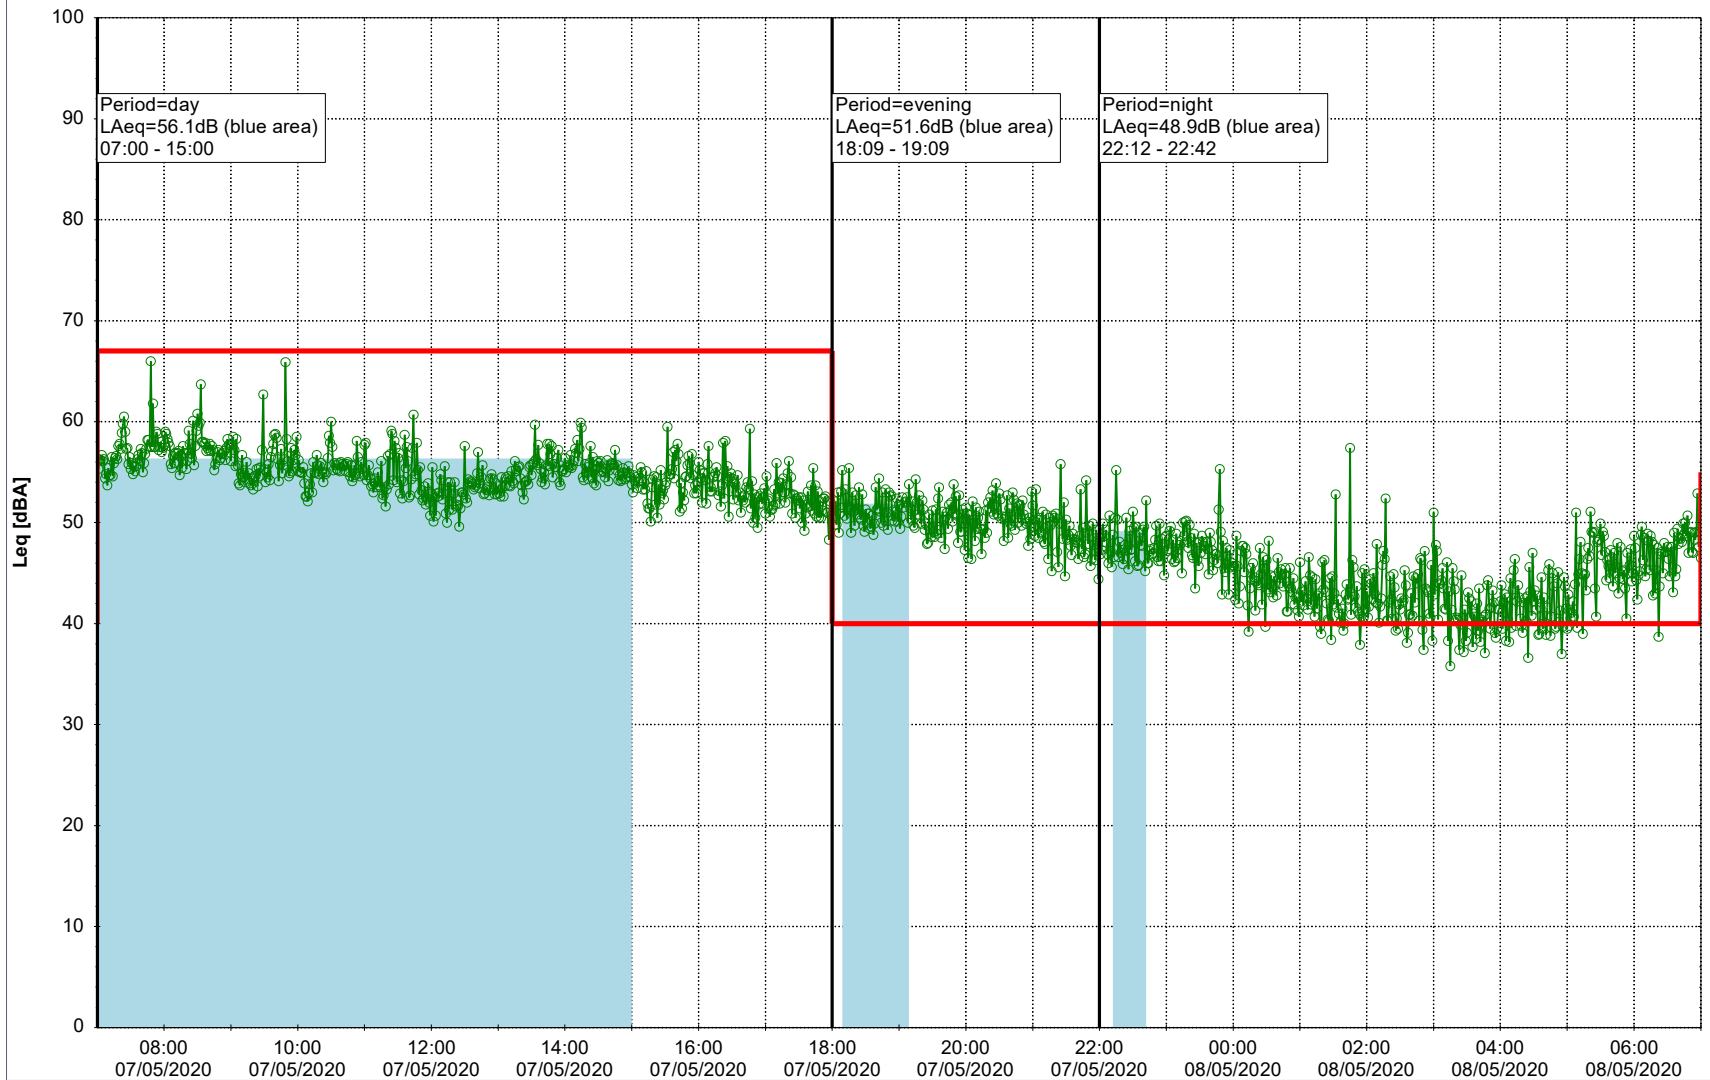

Plan View

Remarks

...

Noise Time Related Diagram

07/05/2020
08/05/2020

○○○○ SLU_NS01

Project: Kronos Sydhavnen
Construction: Sluseholmen
Location: N-V

Plan View

Remarks

...

Noise Time Related Diagram

08/05/2020
09/05/2020

SLU_NS01

Project: Kronos Sydhavnen
Construction: Sluseholmen
Location: N-V

Plan View

Remarks

...

Noise Time Related Diagram

09/05/2020
10/05/2020

○○○ SLU_NS01

Project: Kronos Sydhavnen
Construction: Sluseholmen
Location: N-V

Plan View

Remarks

...