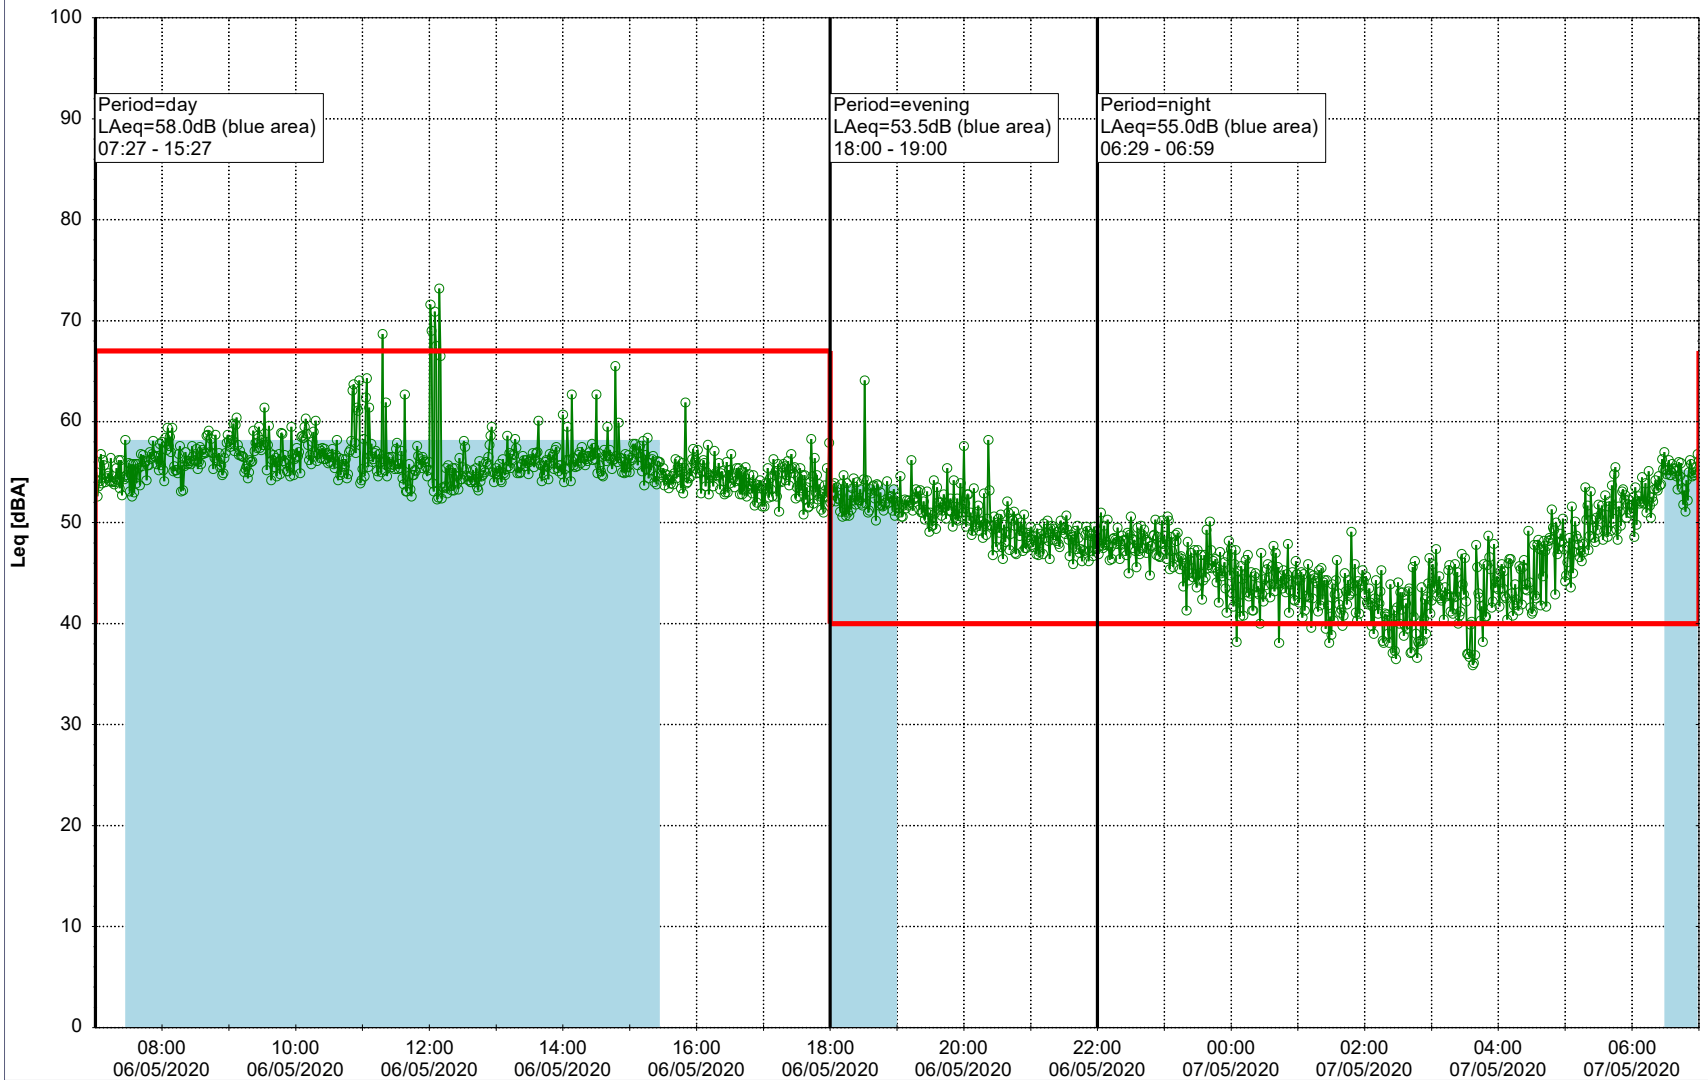

Project: Kronos Sydhavnen
Construction: Sluseholmen
Location: N-V

Plan View

Remarks

...

Noise Time Related Diagram

06/05/2020
07/05/2020

○○○ SLU_NS01

Project: Kronos Sydhavnen
Construction: Sluseholmen
Location: N-V

Plan View

Remarks

...

Noise Time Related Diagram

07/05/2020
08/05/2020

○○○○ SLU_NS01

Project: Kronos Sydhavnen
Construction: Sluseholmen
Location: N-V

Plan View

Remarks

...

Noise Time Related Diagram

08/05/2020
09/05/2020

SLU_NS01

Project: Kronos Sydhavnen
Construction: Sluseholmen
Location: N-V

Plan View

Remarks

...

Noise Time Related Diagram

09/05/2020
10/05/2020

○○○ SLU_NS01

Project: Kronos Sydhavnen
Construction: Sluseholmen
Location: N-V

Plan View

Remarks

...