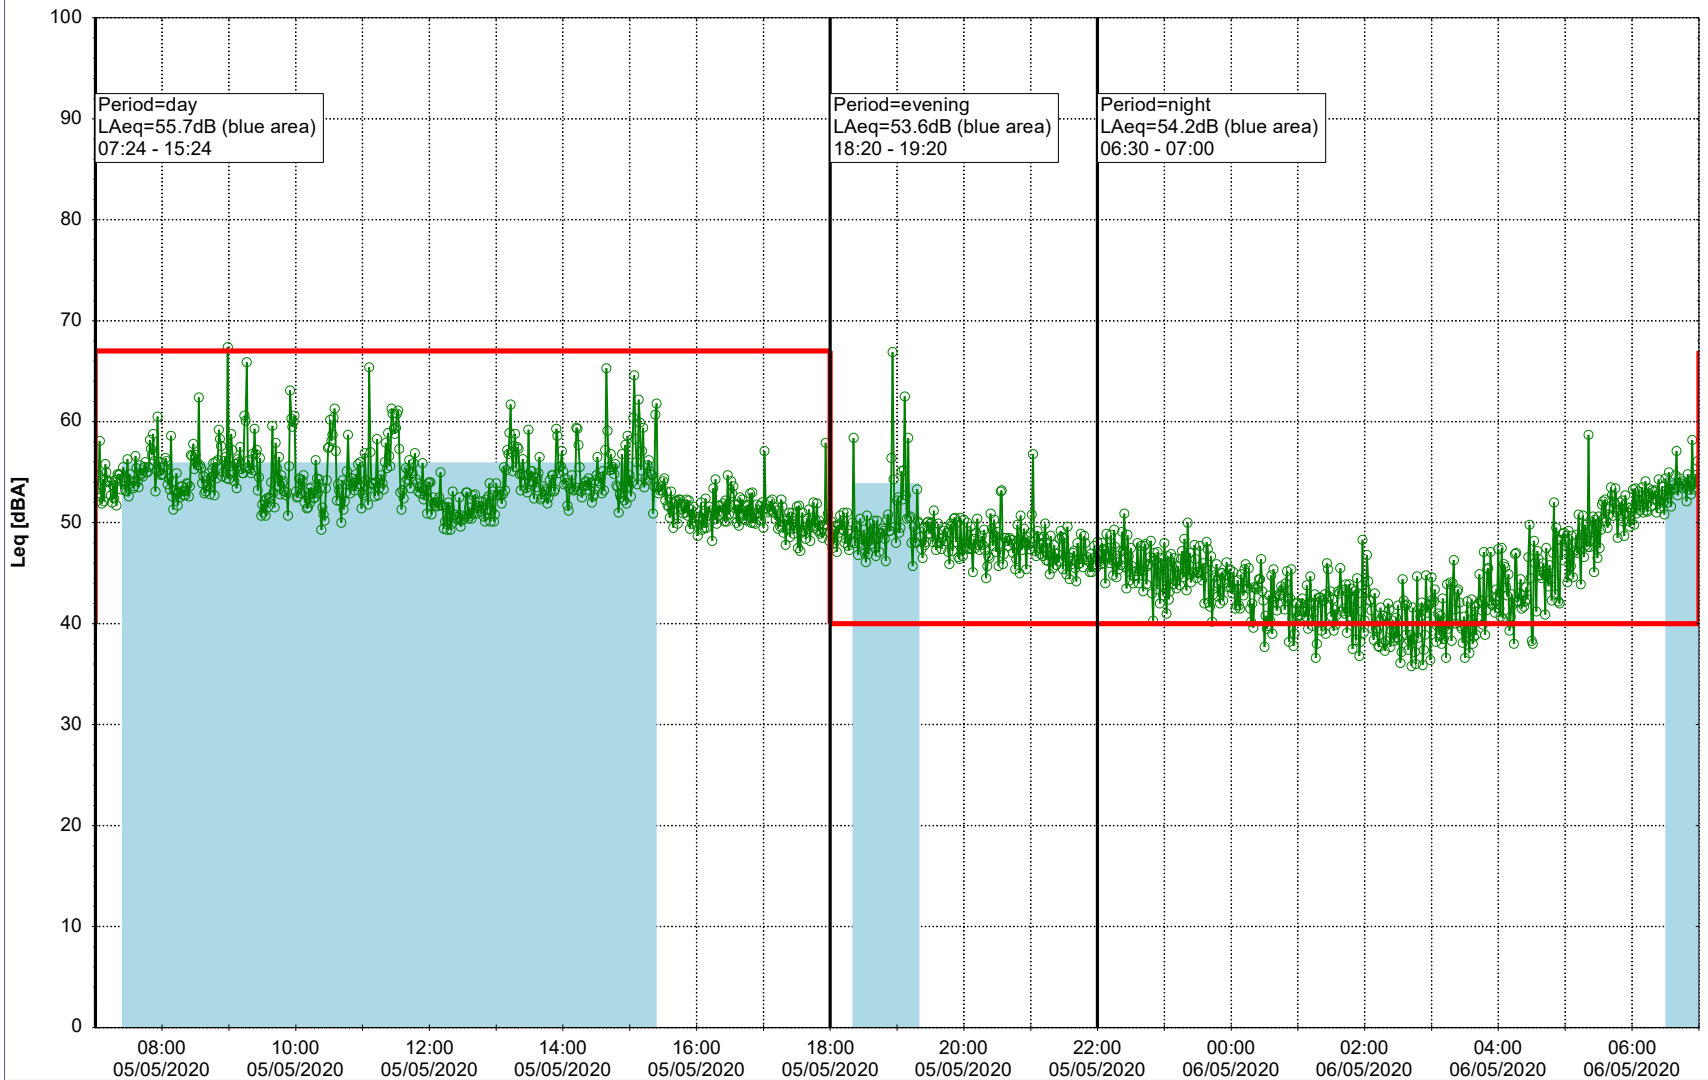

Project: Kronos Sydhavnen
Construction: Sluseholmen
Location: N-V

Plan View

0 5 10 15 20 [m]

Remarks

...

Noise Time Related Diagram

05/05/2020
06/05/2020

○○○○ SLU_NS01

Project: Kronos Sydhavnen
Construction: Sluseholmen
Location: N-V

Plan View

Remarks

...

Noise Time Related Diagram

06/05/2020
07/05/2020

○○○ SLU_NS01

Project: Kronos Sydhavnen
Construction: Sluseholmen
Location: N-V

Plan View

Remarks

...

Noise Time Related Diagram

07/05/2020
08/05/2020

○○○○ SLU_NS01

Project: Kronos Sydhavnen
Construction: Sluseholmen
Location: N-V

Plan View

...

Noise Time Related Diagram

09/05/2020
10/05/2020

○○○ SLU_NS01

Project: Kronos Sydhavnen
Construction: Sluseholmen
Location: N-V

Plan View

Remarks

...