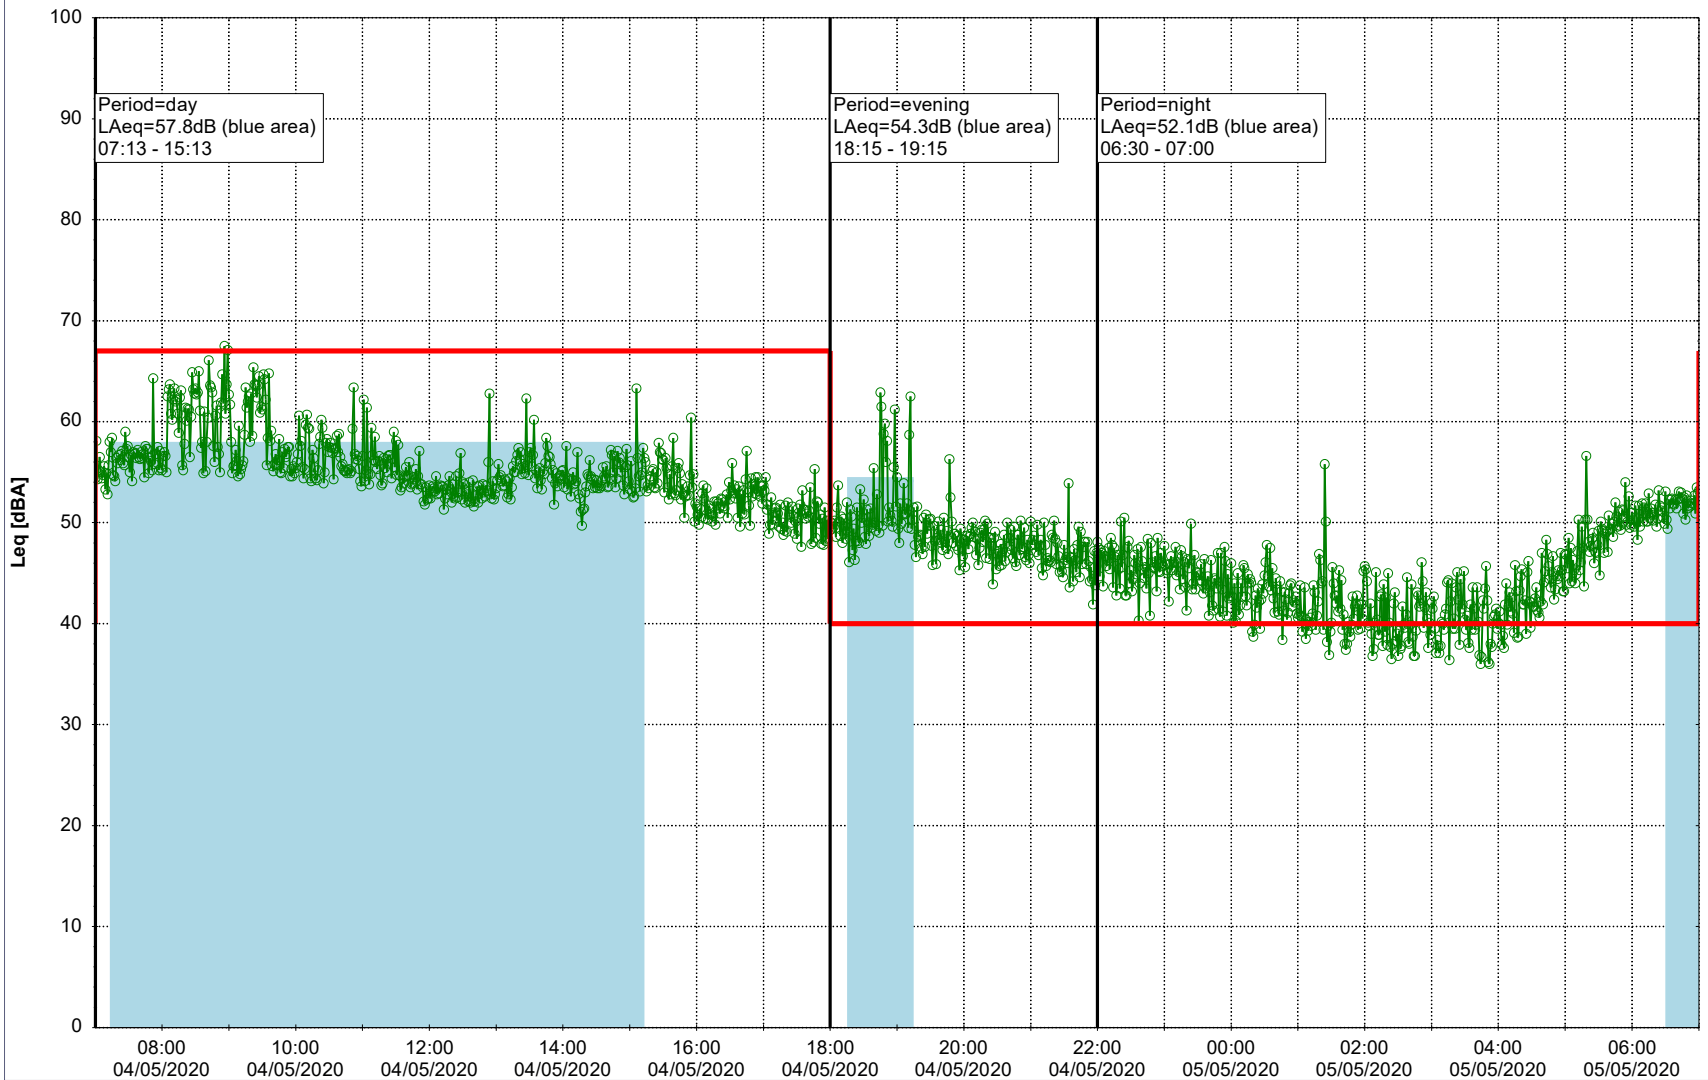

Project: Kronos Sydhavnen
Construction: Sluseholmen
Location: N-V

Plan View

0 5 10 15 20 [m]

Remarks

...

Noise Time Related Diagram

04/05/2020
05/05/2020

○○○○ SLU_NS01

Project: Kronos Sydhavnen
Construction: Sluseholmen
Location: N-V

Plan View

0 5 10 15 20 [m]

Remarks

...

Noise Time Related Diagram

05/05/2020
06/05/2020

○○○○ SLU_NS01

Project: Kronos Sydhavnen
Construction: Sluseholmen
Location: N-V

Plan View

Remarks

...

Noise Time Related Diagram

06/05/2020
07/05/2020

○○○ SLU_NS01

Project: Kronos Sydhavnen
Construction: Sluseholmen
Location: N-V

...

Noise Time Related Diagram

09/05/2020
10/05/2020

○○○ SLU_NS01

Project: Kronos Sydhavnen
Construction: Sluseholmen
Location: N-V

Plan View

Remarks

...