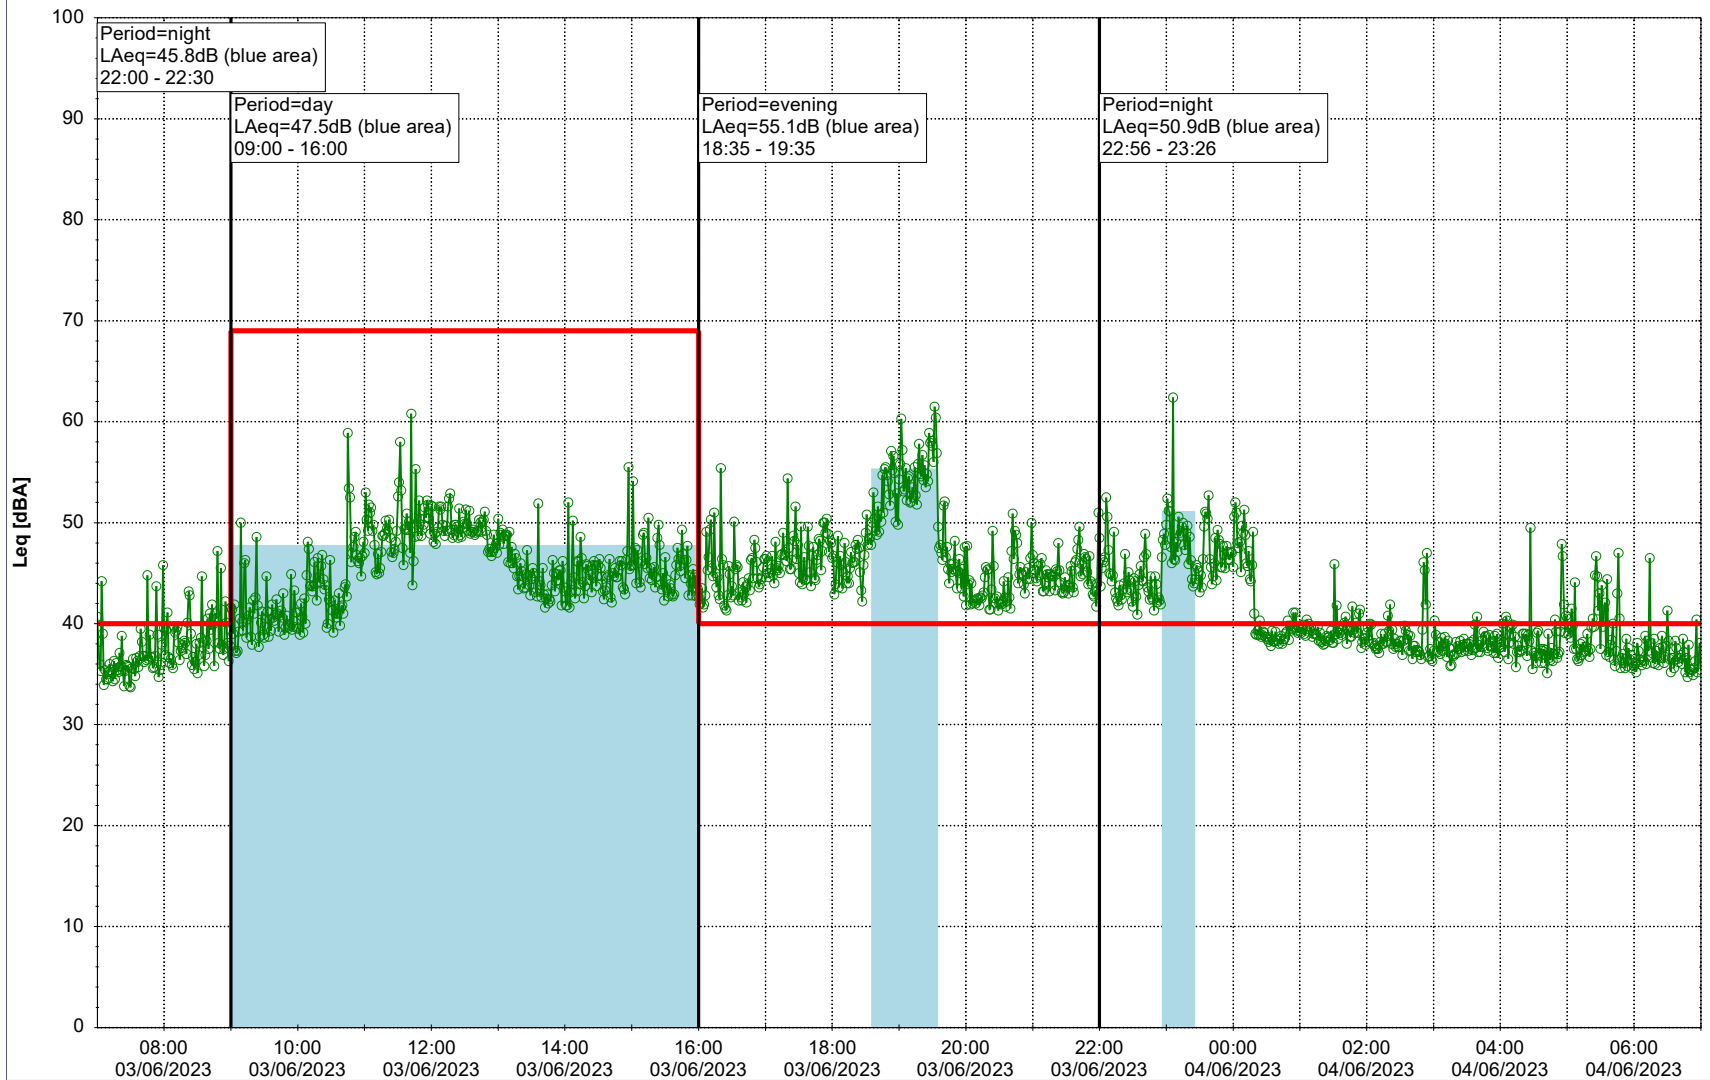

Noise Time Related Diagram

02/06/2023
03/06/2023

○○○○ EBR-OVK_NS02

Project: Kronos Sydhavnen
Construction: Enghave Brygge
Location: N-V

Plan View

Remarks

- Ørsted Værket

Noise Time Related Diagram

03/06/2023
04/06/2023

○○○○ EBR-OVK_NS02

Project: Kronos Sydhavnen
Construction: Enghave Brygge
Location: N-V

Plan View

Remarks

- Ørsted Værket

Noise Time Related Diagram

04/06/2023
05/06/2023