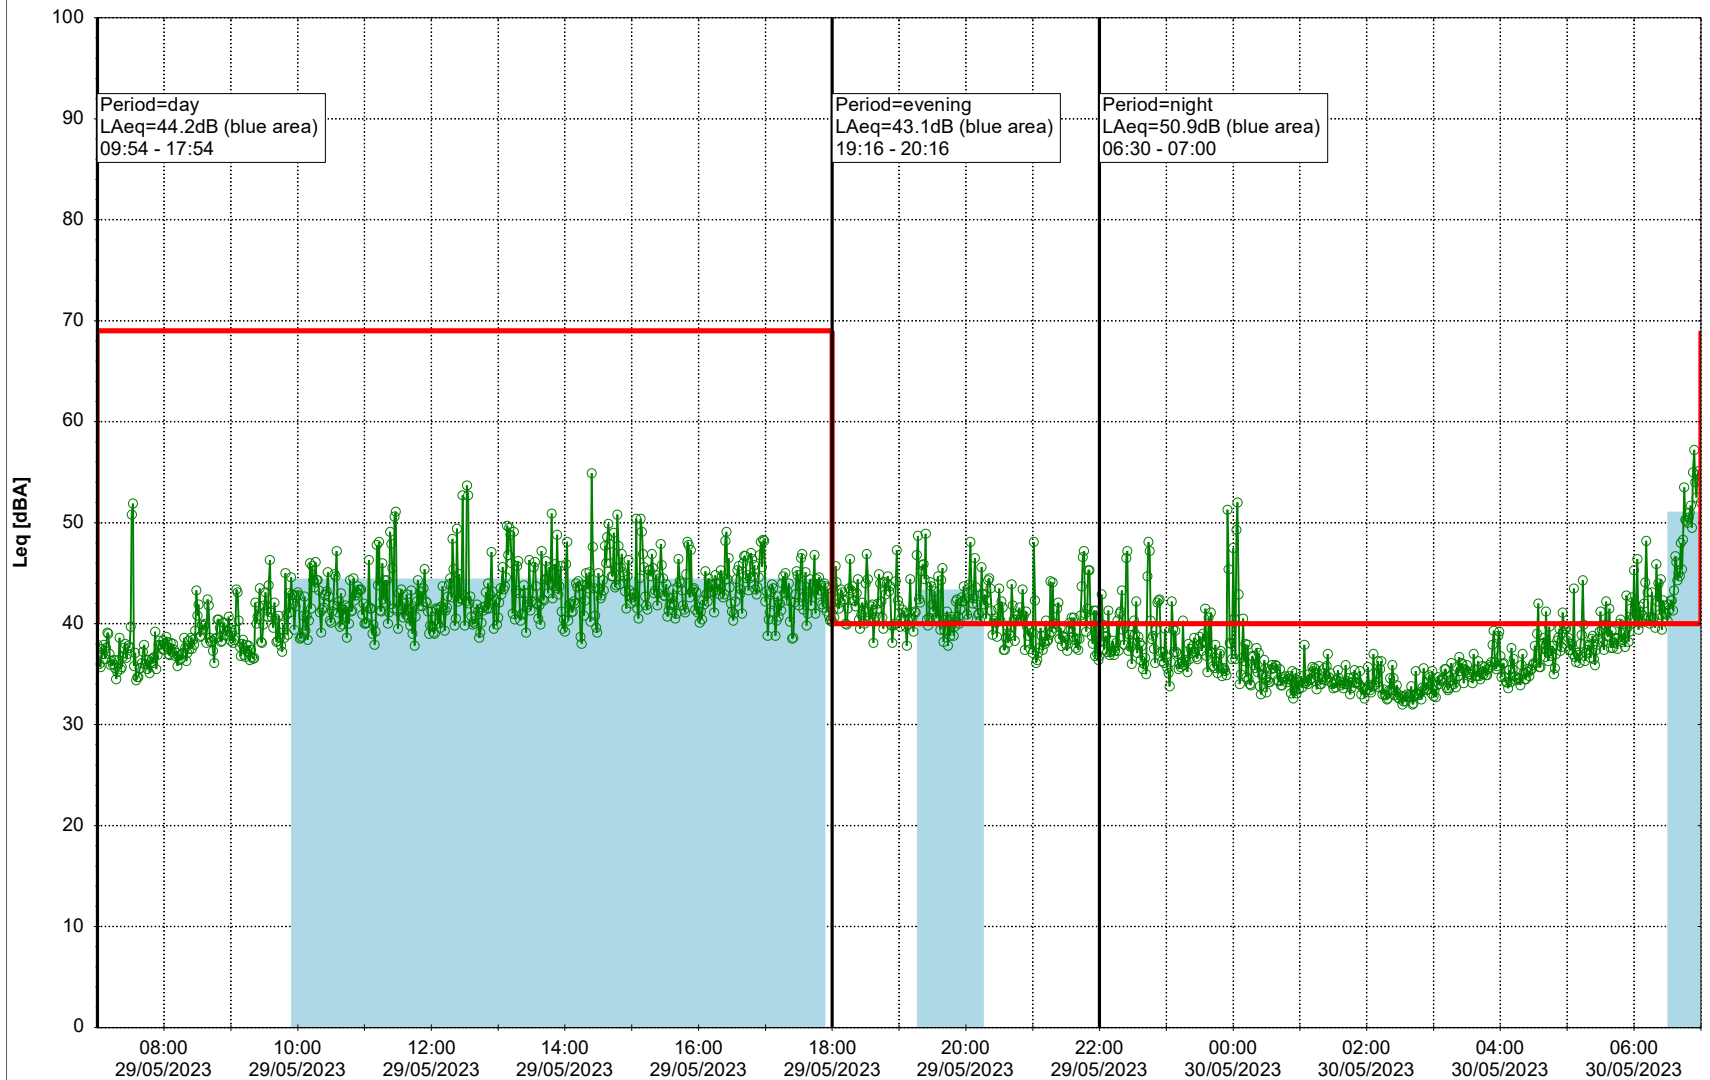

Project: Kronos Sydhavnen
Construction: Enghave Brygge
Location: N-V

Plan View

Remarks

- Ørsted Værket

Noise Time Related Diagram

29/05/2023
30/05/2023

○○○○ EBR-OVK_NS02

Project: Kronos Sydhavnen
Construction: Enghave Brygge
Location: N-V

Plan View

Remarks

- Ørsted Værket

Noise Time Related Diagram

30/05/2023
31/05/2023

○○○ EBR-OVK_NS02

Project: Kronos Sydhavnen
Construction: Enghave Brygge
Location: N-V

Plan View