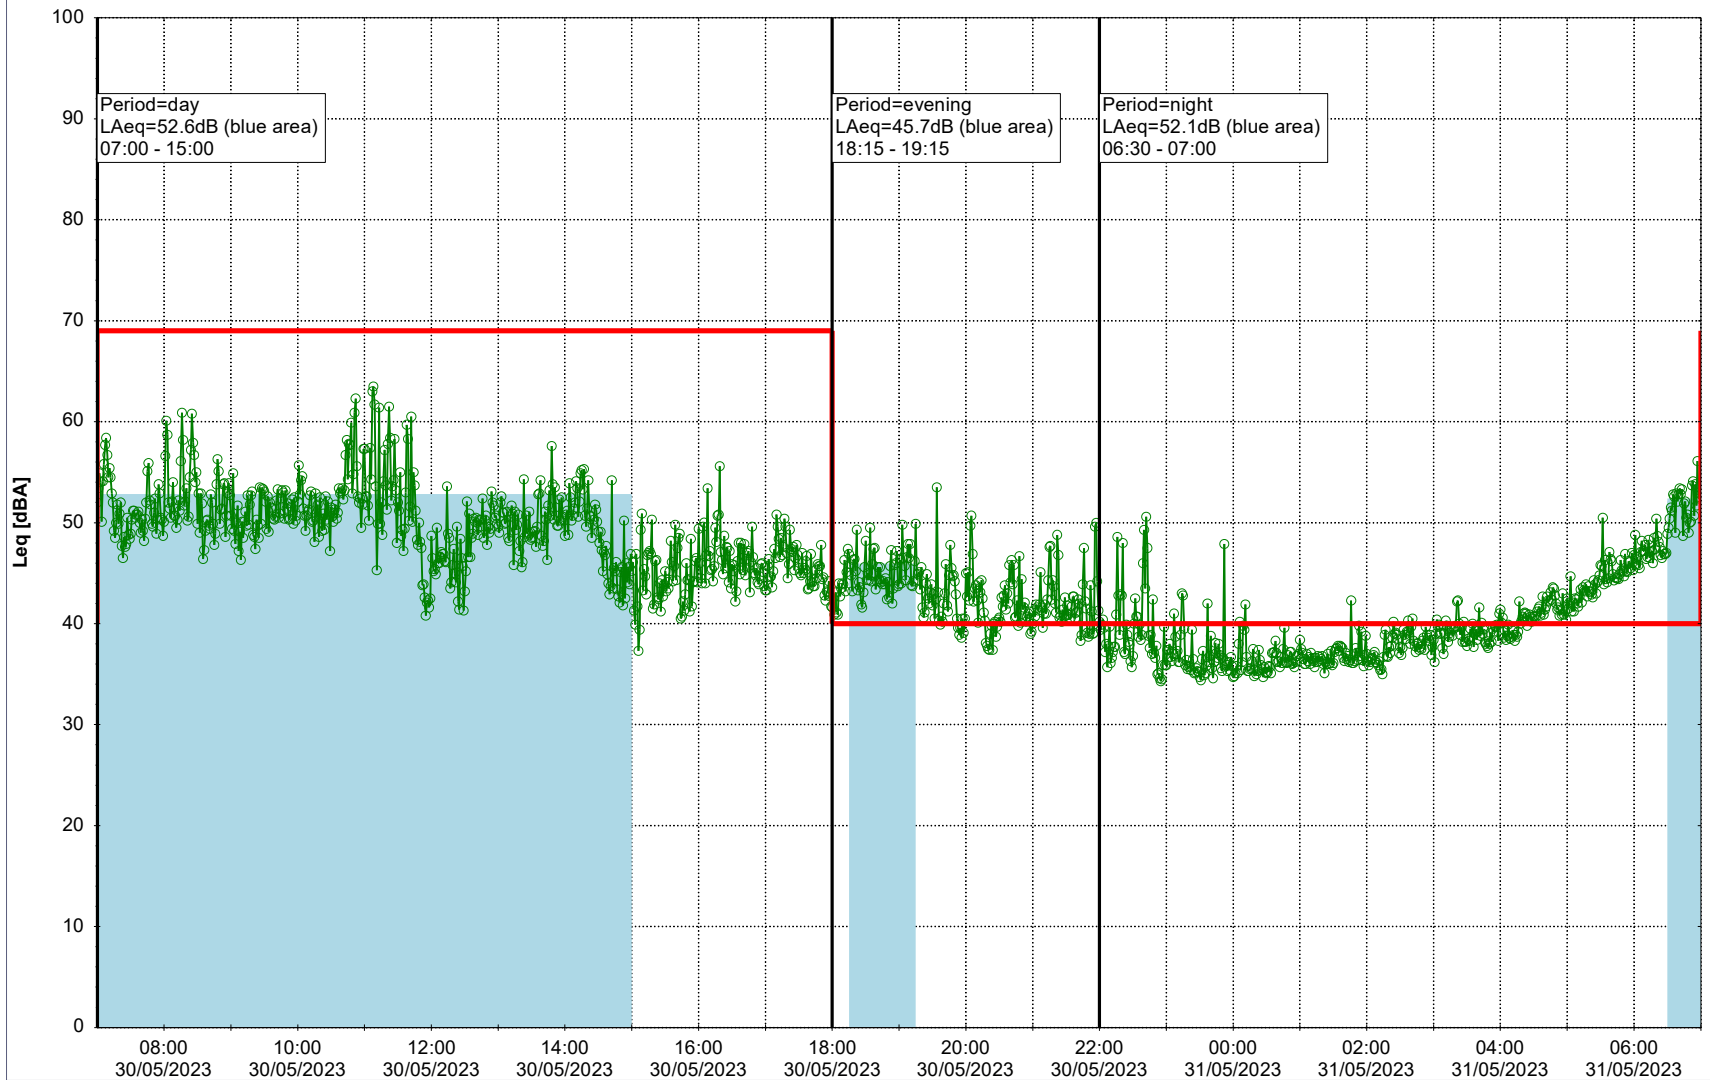

Plan View

Remarks

- Ørsted Værket

Noise Time Related Diagram

30/05/2023
31/05/2023

○○○ EBR-OVK_NS02

Project: Kronos Sydhavnen
Construction: Enghave Brygge
Location: N-V

Plan View

Remarks

- Ørsted Værket

Noise Time Related Diagram

31/05/2023
01/06/2023

○○○ EBR-OVK_NS02

Project: Kronos Sydhavnen
Construction: Enghave Brygge
Location: N-V

Plan View

Remarks

- Ørsted Værket

Noise Time Related Diagram

01/06/2023
02/06/2023

○○○ EBR-OVK_NS02

Project: Kronos Sydhavnen
Construction: Enghave Brygge
Location: N-V

Plan View

Remarks

- Ørsted Værket