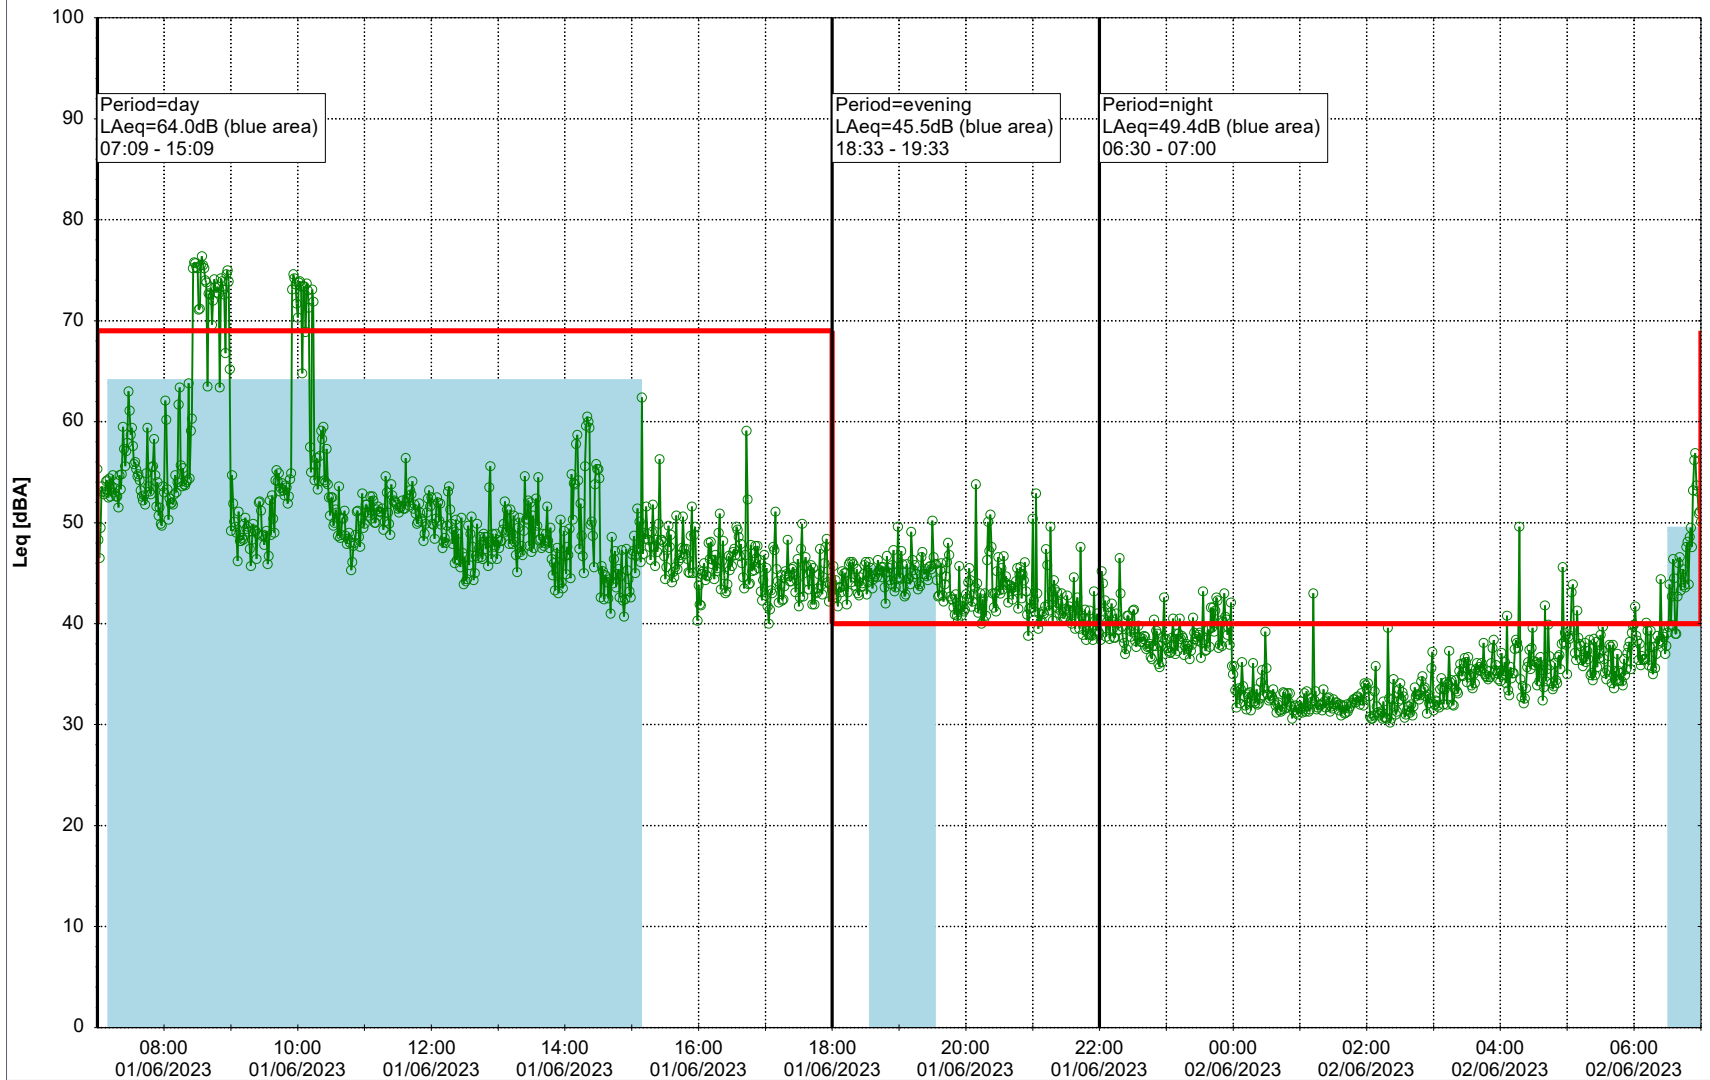

Remarks

- Ørsted Værket

Noise Time Related Diagram

31/05/2023
01/06/2023

○○○ EBR-OVK_NS02

Project: Kronos Sydhavnen
Construction: Enghave Brygge
Location: N-V

Plan View

Remarks

- Ørsted Værket

Noise Time Related Diagram

01/06/2023
02/06/2023

○○○ EBR-OVK_NS02

Project: Kronos Sydhavnen
Construction: Enghave Brygge
Location: N-V

Plan View

Remarks

- Ørsted Værket

Noise Time Related Diagram

02/06/2023
03/06/2023

○○○○ EBR-OVK_NS02

Project: Kronos Sydhavnen
Construction: Enghave Brygge
Location: N-V

Plan View

Remarks

- Ørsted Værket

Noise Time Related Diagram