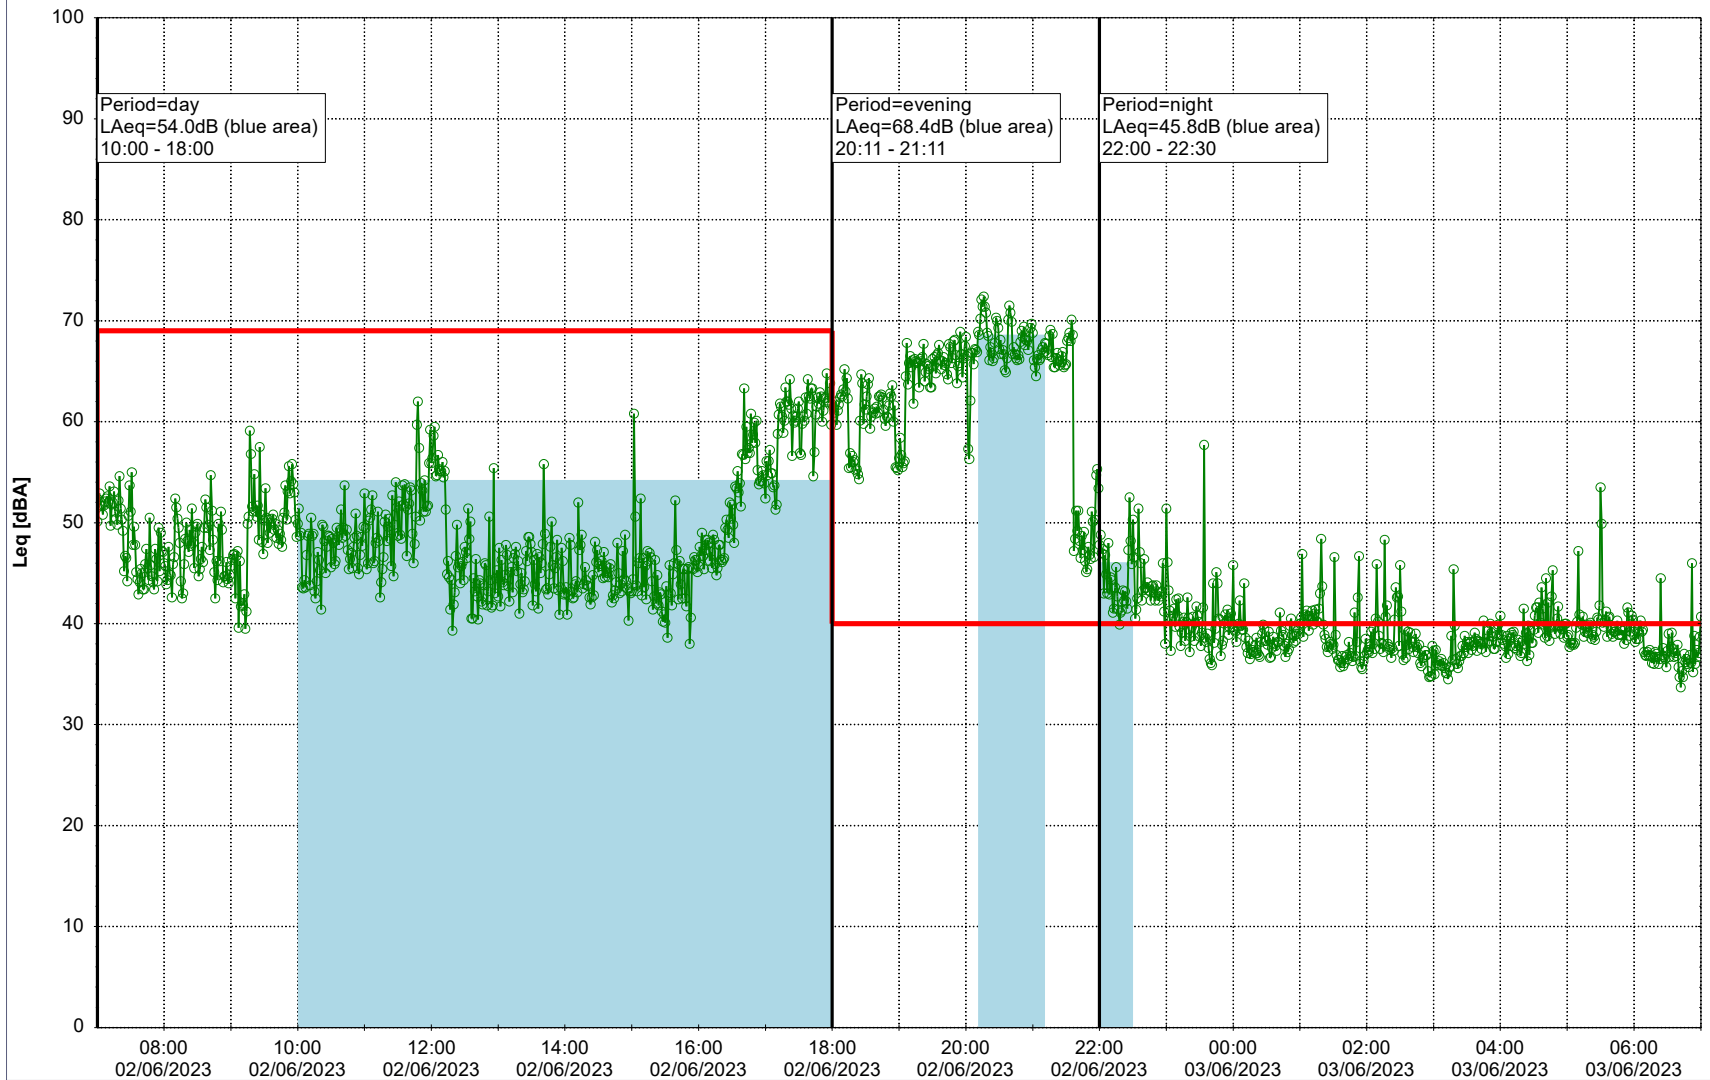

- Ørsted Værket

Noise Time Related Diagram

01/06/2023
02/06/2023

○○○ EBR-OVK_NS02

Project: Kronos Sydhavnen
Construction: Enghave Brygge
Location: N-V

Plan View

Remarks

- Ørsted Værket

Noise Time Related Diagram

02/06/2023
03/06/2023

○○○○ EBR-OVK_NS02

Project: Kronos Sydhavnen
Construction: Enghave Brygge
Location: N-V

Plan View

Remarks

- Ørsted Værket

Noise Time Related Diagram

03/06/2023
04/06/2023

○○○○ EBR-OVK_NS02

Project: Kronos Sydhavnen
Construction: Enghave Brygge
Location: N-V

Plan View

Remarks

- Ørsted Værket

Noise Time Related Diagram

04/06/2023
05/06/2023