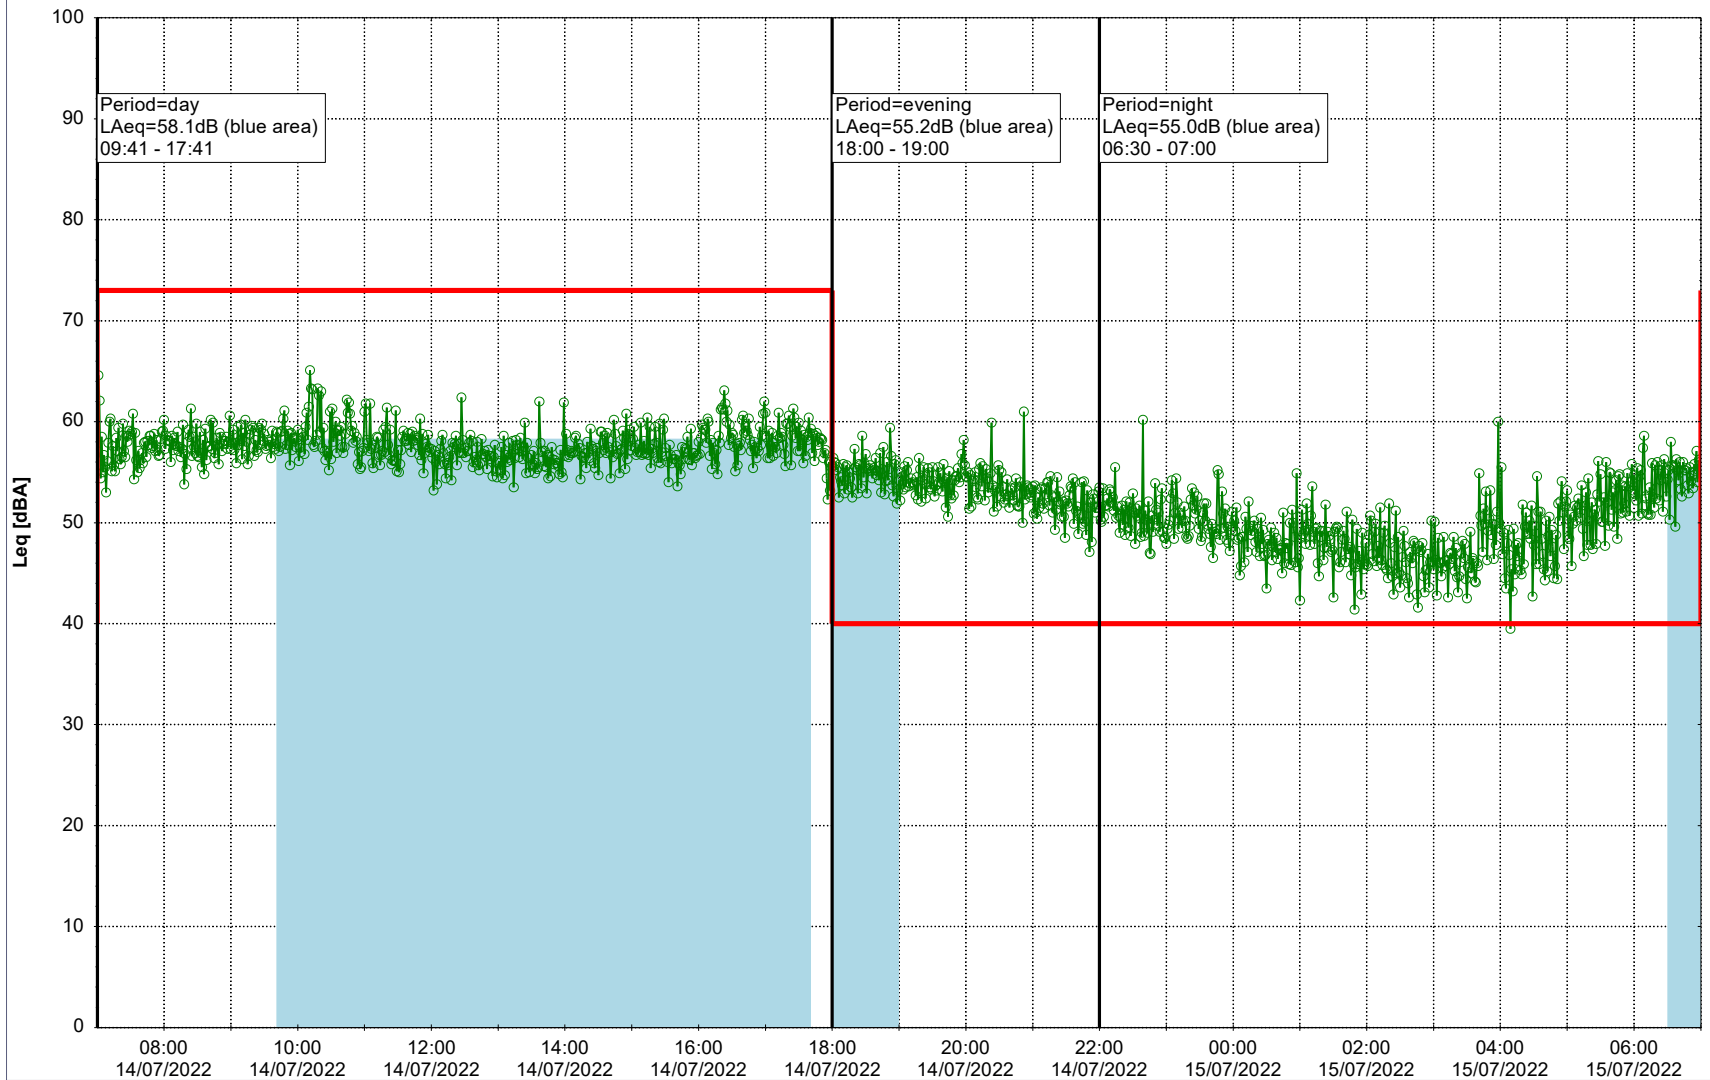

Remarks

...

Noise Time Related Diagram

13/07/2022
14/07/2022

○○○ HOL_NS01

Project: Kronos Sydhavnen
Construction: Havneholmen
Location: N-V

Plan View

Remarks

...

Noise Time Related Diagram

14/07/2022
15/07/2022

○○○ HOL_NS01

Project: Kronos Sydhavnen
Construction: Havneholmen
Location: N-V

Plan View

Remarks

...

Noise Time Related Diagram

15/07/2022
16/07/2022

○ ○ ○ ○ HOL_NS01

Project: Kronos Sydhavnen
Construction: Havneholmen
Location: N-V

Plan View

Remarks

...

Noise Time Related Diagram