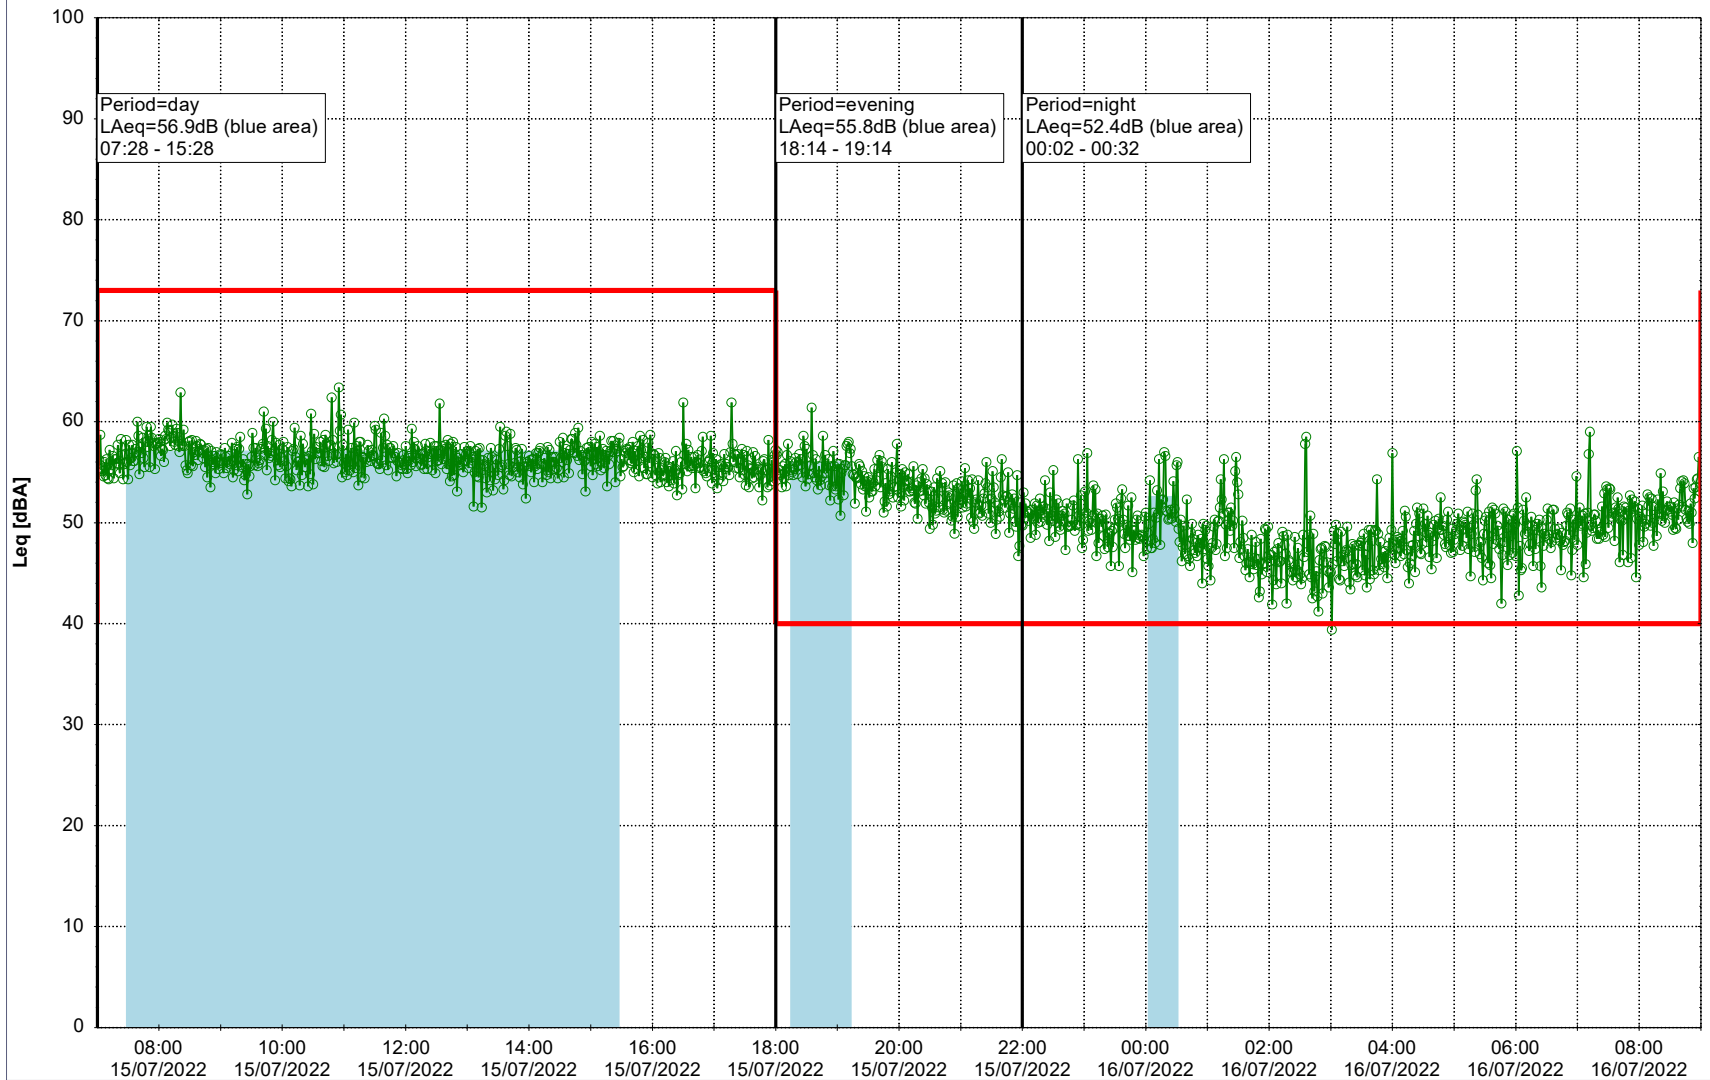

...

Noise Time Related Diagram

14/07/2022
15/07/2022

○○○ HOL_NS01

Project: Kronos Sydhavnen
Construction: Havneholmen
Location: N-V

Plan View

Remarks

...

Noise Time Related Diagram

15/07/2022
16/07/2022

○ ○ ○ ○ HOL_NS01

Project: Kronos Sydhavnen
Construction: Havneholmen
Location: N-V

Plan View

Remarks

...

Noise Time Related Diagram

16/07/2022
17/07/2022

○ ○ ○ ○ HOL_NS01

Project: Kronos Sydhavnen
Construction: Havneholmen
Location: N-V

Plan View

Remarks

...

Noise Time Related Diagram

17/07/2022
18/07/2022