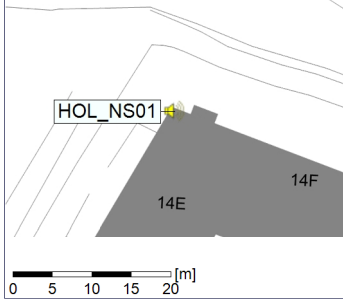

Project: Kronos Sydhavnen
Construction: Havneholmen
Location: N-V

Plan View

Remarks

...

Noise Time Related Diagram

11/07/2022
12/07/2022

○ ○ ○ ○ HOL_NS01

Project: Kronos Sydhavnen
Construction: Havneholmen
Location: N-V

Plan View

Remarks

...

Noise Time Related Diagram

12/07/2022
13/07/2022

○○○ HOL_NS01

Project: Kronos Sydhavnen
Construction: Havneholmen
Location: N-V

Plan View