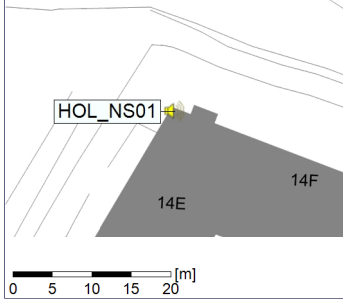

...

Noise Time Related Diagram

14/07/2022
15/07/2022

○○○ HOL_NS01

Project: Kronos Sydhavnen
Construction: Havneholmen
Location: N-V

Plan View

Remarks

...