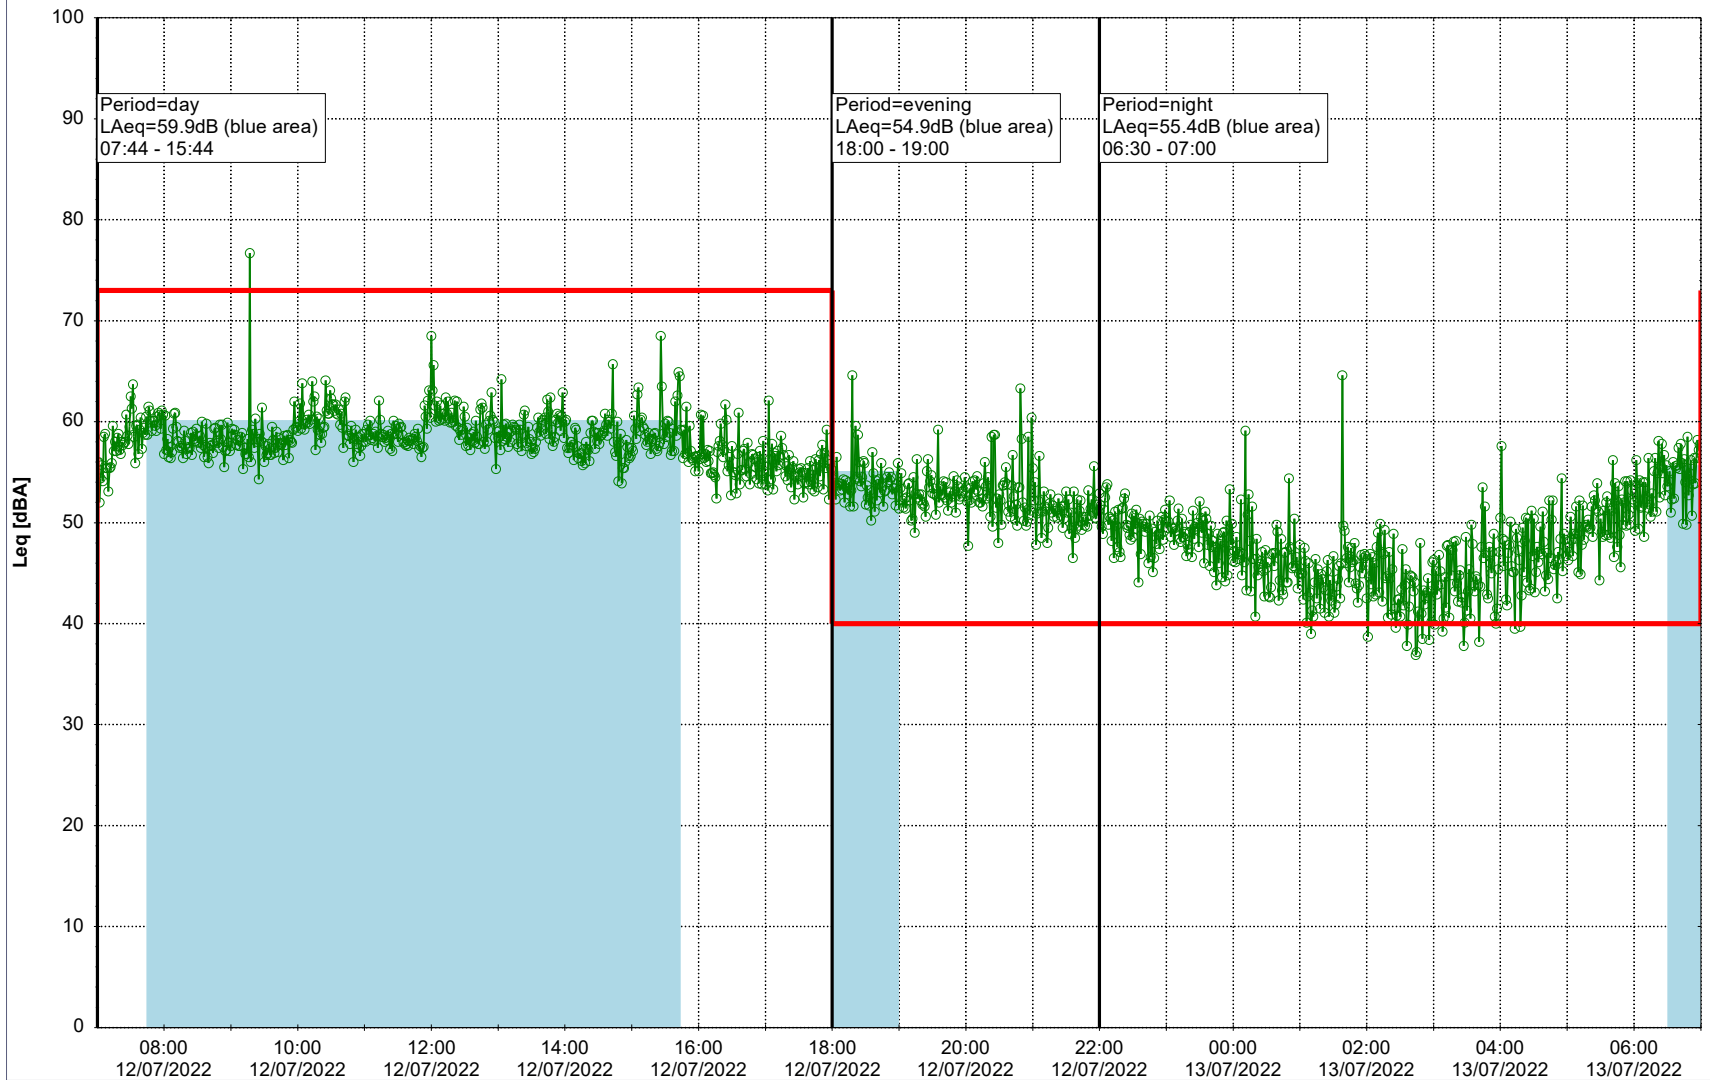

Plan View

Remarks

...

Noise Time Related Diagram

12/07/2022
13/07/2022

○○○ HOL_NS01

Project: Kronos Sydhavnen
Construction: Havneholmen
Location: N-V

Plan View

Remarks

...

Noise Time Related Diagram

13/07/2022
14/07/2022

○○○ HOL_NS01

Project: Kronos Sydhavnen
Construction: Havneholmen
Location: N-V

Plan View

Remarks

...

Noise Time Related Diagram

14/07/2022
15/07/2022

○○○ HOL_NS01

Project: Kronos Sydhavnen
Construction: Havneholmen
Location: N-V

Plan View

Remarks

...

Noise Time Related Diagram

15/07/2022
16/07/2022

○ ○ ○ ○ HOL_NS01

Project: Kronos Sydhavnen
Construction: Havneholmen
Location: N-V

Plan View

Remarks

...

Noise Time Related Diagram