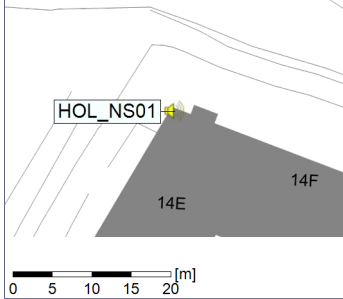

Plan View

Remarks

...

Noise Time Related Diagram

12/07/2022
13/07/2022

○○○ HOL_NS01

Project: Kronos Sydhavnen
Construction: Havneholmen
Location: N-V

Plan View