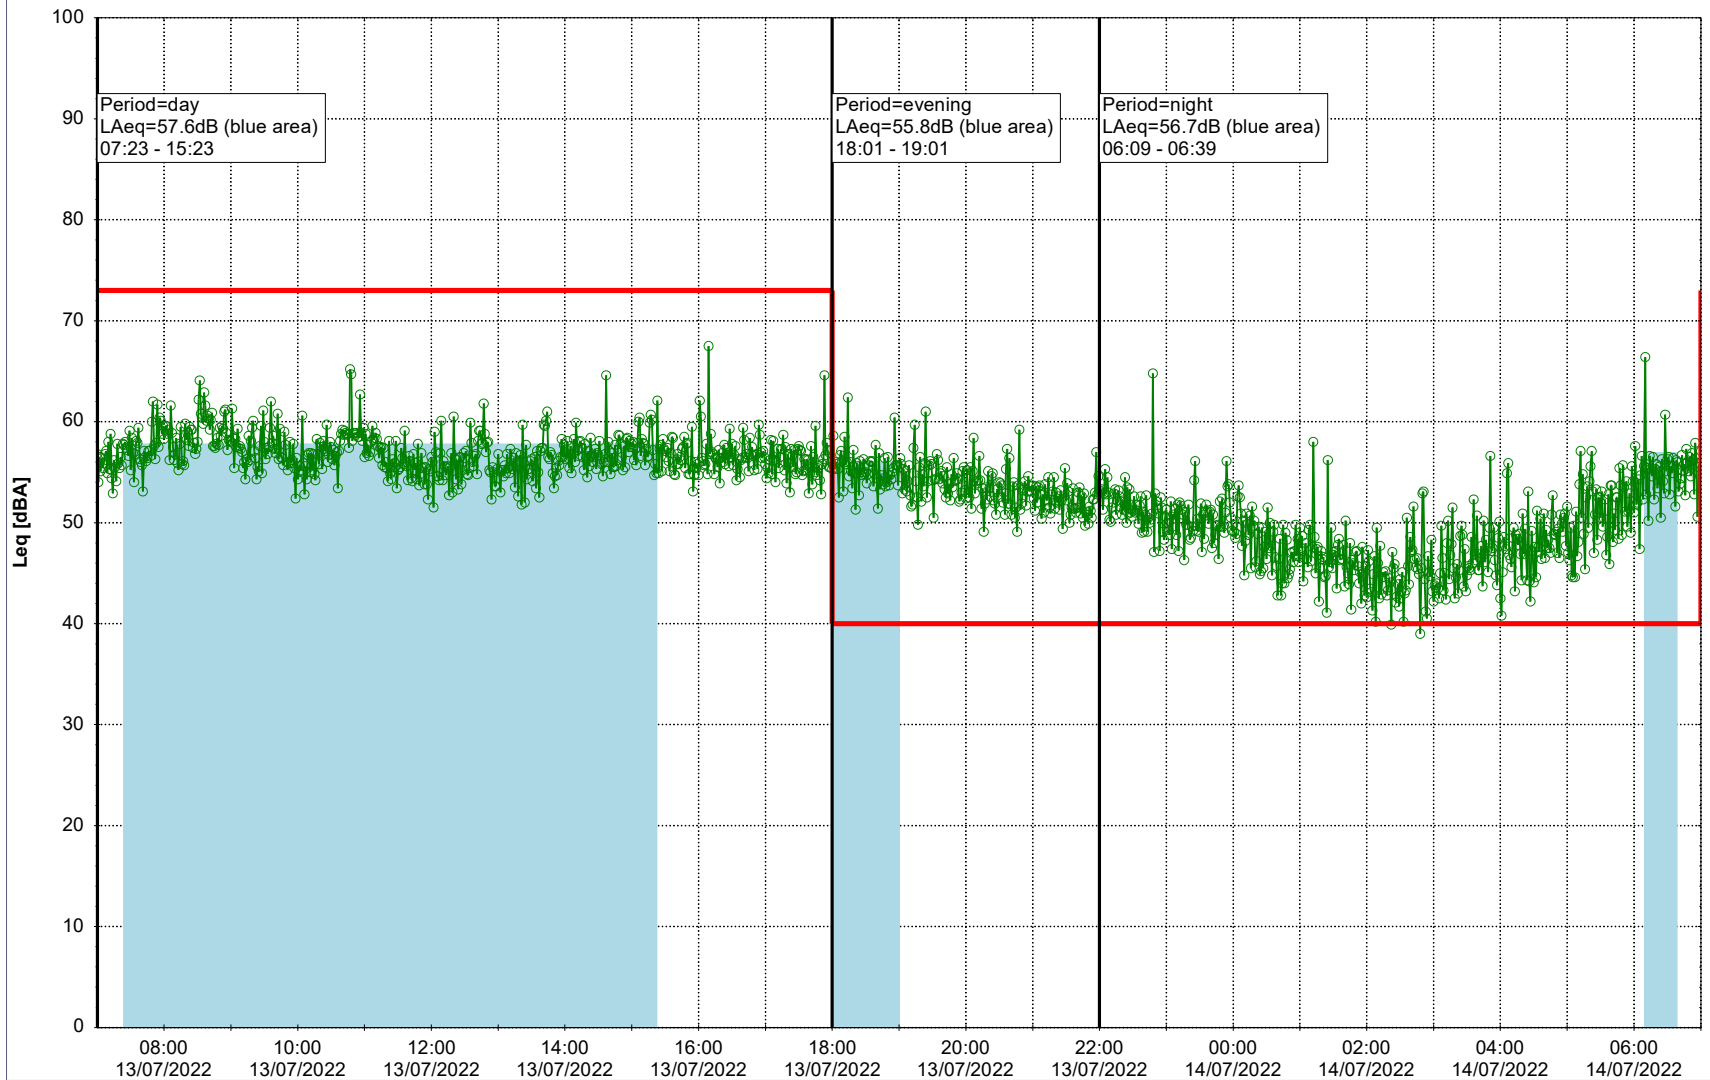

Plan View

Remarks

...

Noise Time Related Diagram

12/07/2022
13/07/2022

○○○ HOL_NS01

Project: Kronos Sydhavnen
Construction: Havneholmen
Location: N-V

Plan View

Remarks

...

Noise Time Related Diagram

13/07/2022
14/07/2022

○○○ HOL_NS01

Project: Kronos Sydhavnen
Construction: Havneholmen
Location: N-V

Plan View

Remarks