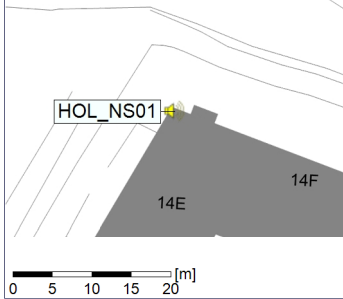

16/07/2022
17/07/2022

○ ○ ○ ○ HOL_NS01

Project: Kronos Sydhavnen
Construction: Havneholmen
Location: N-V

Plan View

Remarks

...

Noise Time Related Diagram

17/07/2022
18/07/2022