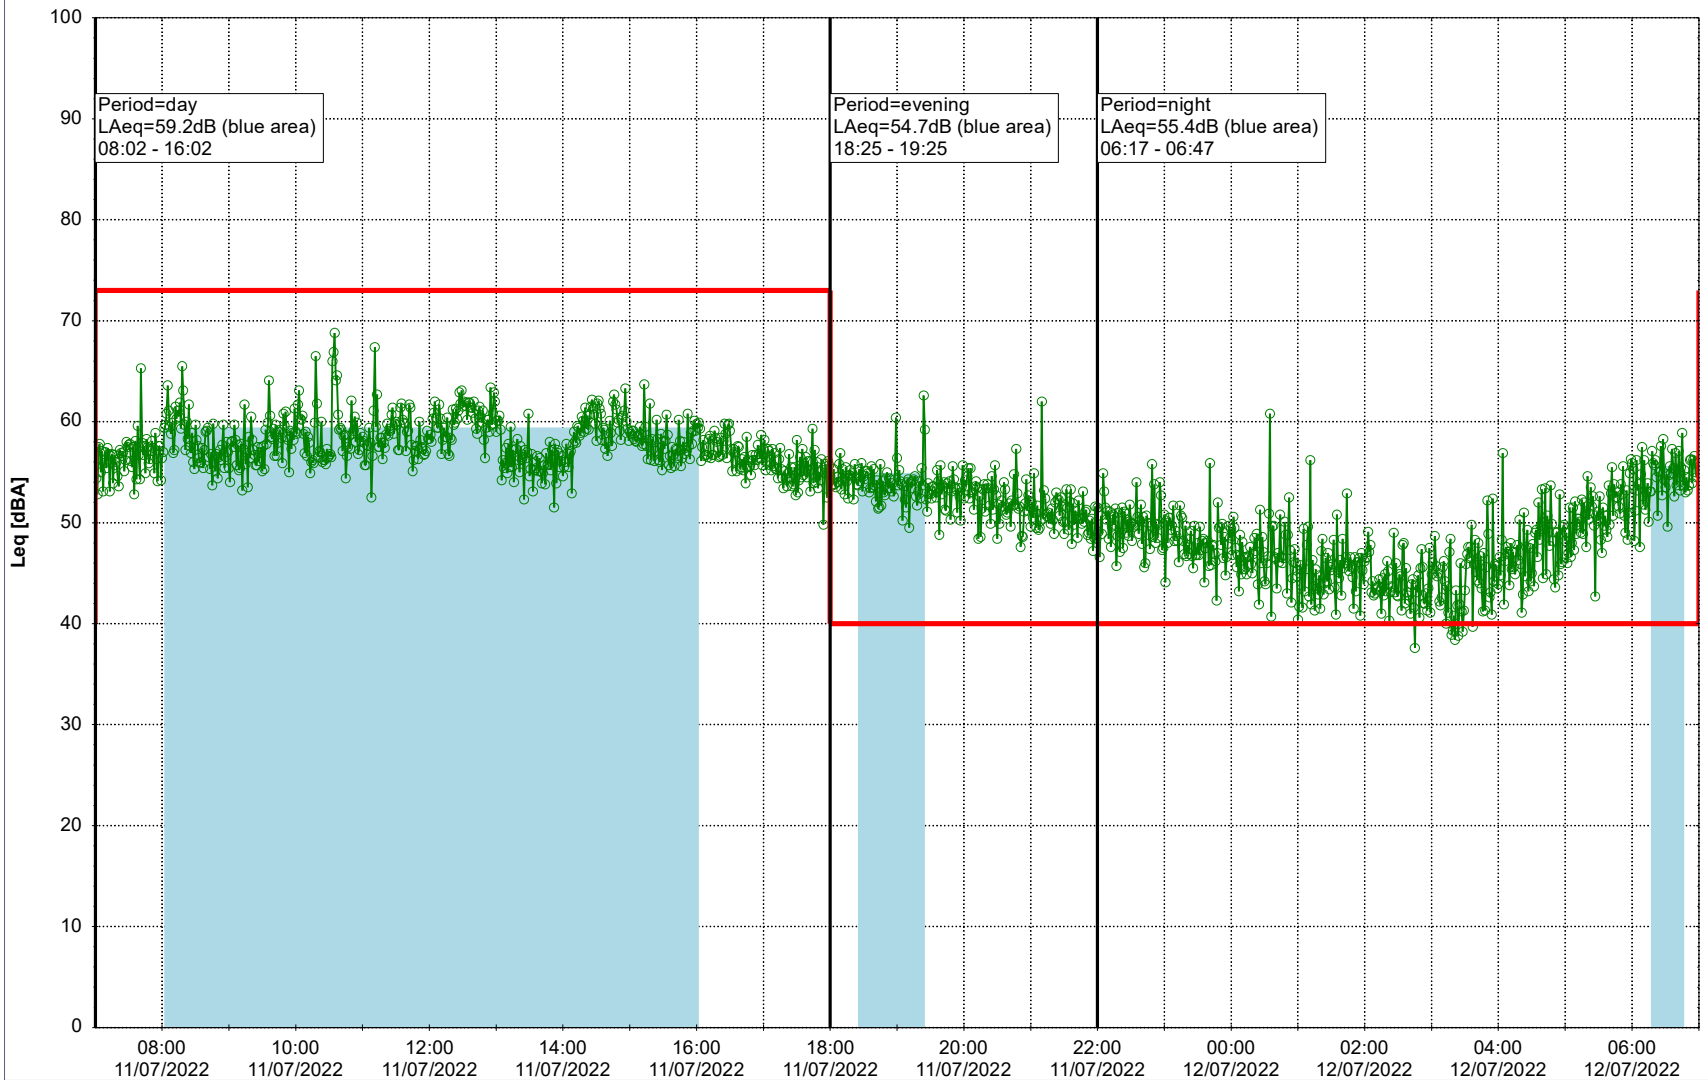

Project: Kronos Sydhavnen
Construction: Havneholmen
Location: N-V

Plan View

Remarks

...

Noise Time Related Diagram

11/07/2022
12/07/2022

○ ○ ○ ○ HOL_NS01

Project: Kronos Sydhavnen
Construction: Havneholmen
Location: N-V

Plan View

Remarks

...

Noise Time Related Diagram

12/07/2022
13/07/2022

○○○ HOL_NS01

Project: Kronos Sydhavnen
Construction: Havneholmen
Location: N-V

Plan View

Remarks

...

Noise Time Related Diagram

13/07/2022
14/07/2022

○○○ HOL_NS01

Project: Kronos Sydhavnen
Construction: Havneholmen
Location: N-V

Plan View

Remarks

Noise Time Related Diagram

15/07/2022
16/07/2022

○ ○ ○ ○ HOL_NS01

Project: Kronos Sydhavnen
Construction: Havneholmen
Location: N-V

Plan View

Remarks

...

Noise Time Related Diagram