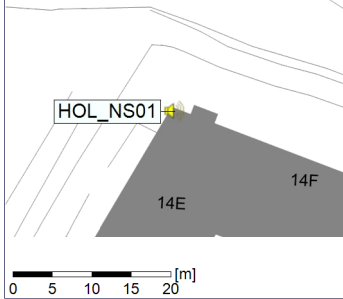

Remarks

...

Noise Time Related Diagram

13/07/2022
14/07/2022

○○○ HOL_NS01

Project: Kronos Sydhavnen
Construction: Havneholmen
Location: N-V

Plan View

Remarks