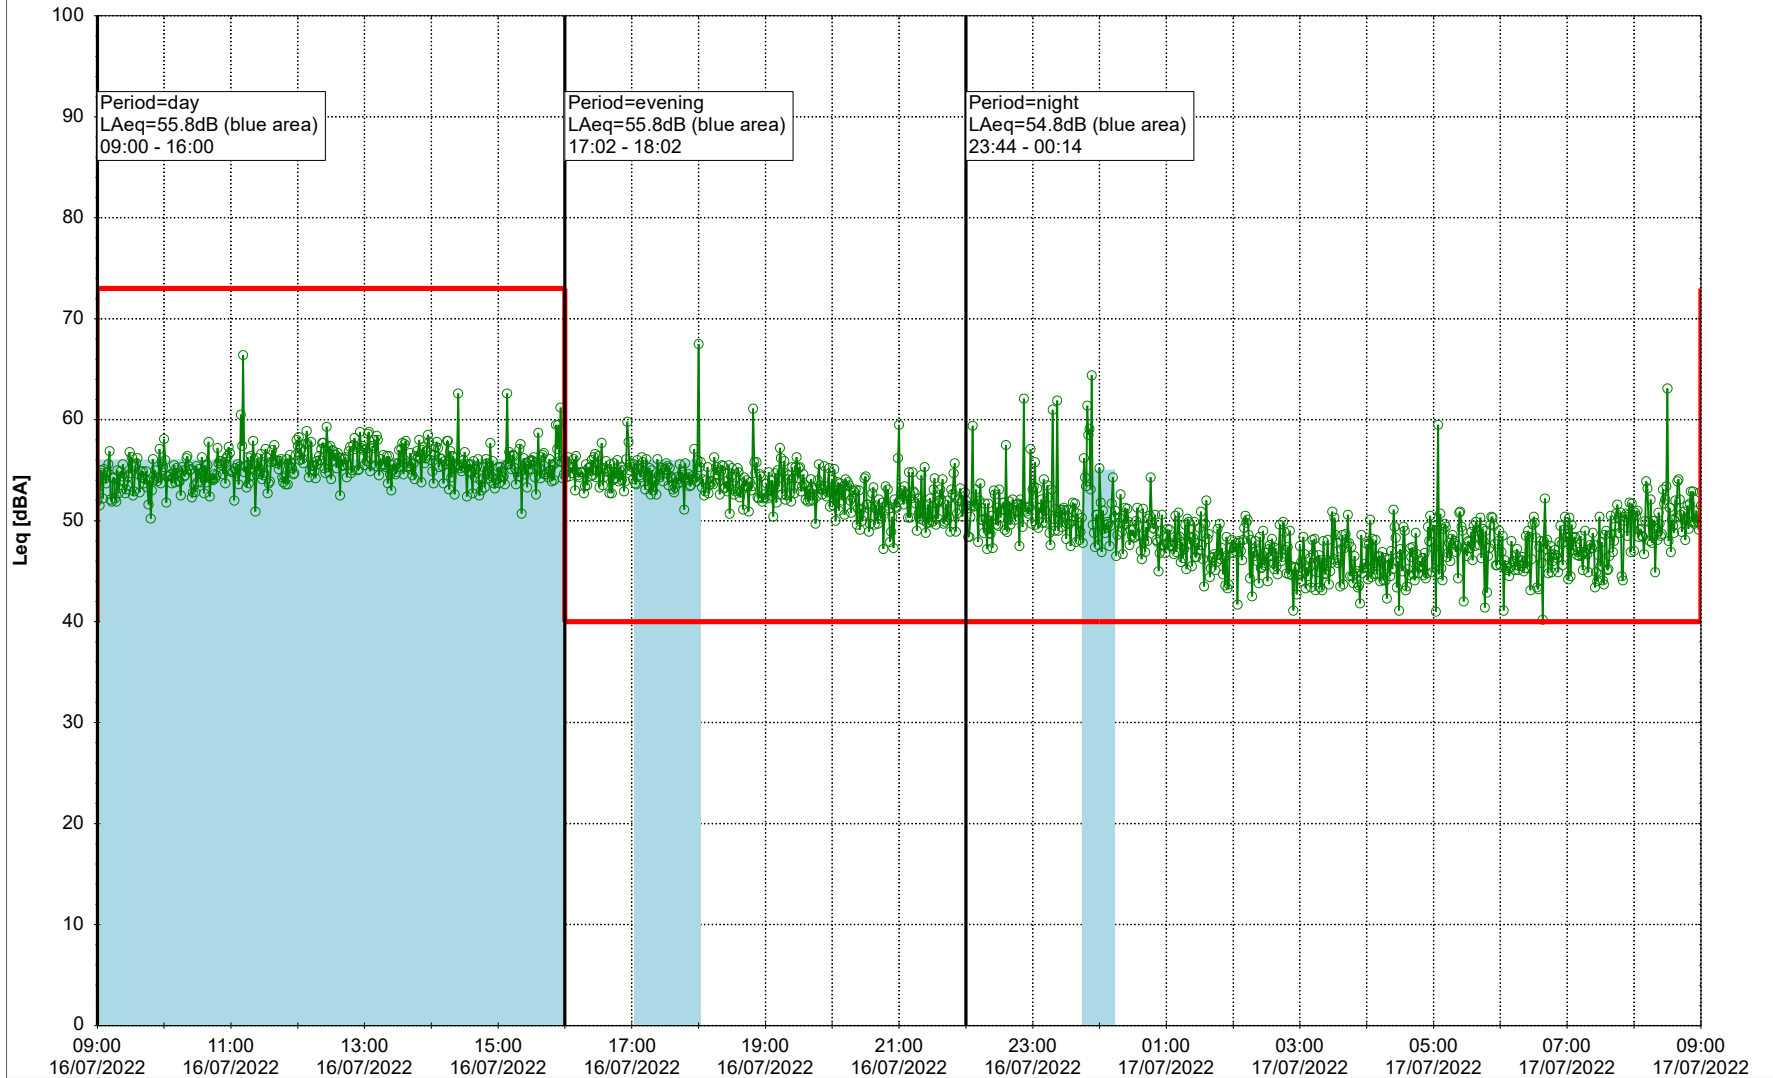

Noise Time Related Diagram

15/07/2022
16/07/2022

○ ○ ○ ○ HOL_NS01

Project: Kronos Sydhavnen
Construction: Havneholmen
Location: N-V

Plan View

Remarks

...

Noise Time Related Diagram

16/07/2022
17/07/2022

○ ○ ○ ○ HOL_NS01

Project: Kronos Sydhavnen
Construction: Havneholmen
Location: N-V

Plan View

Remarks

...

Noise Time Related Diagram

17/07/2022
18/07/2022