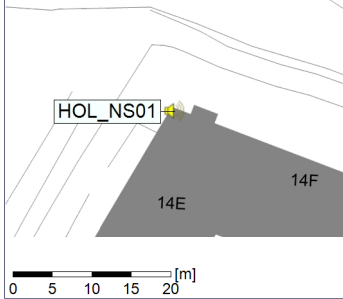

Noise Time Related Diagram

15/07/2022
16/07/2022

○ ○ ○ ○ HOL_NS01

Project: Kronos Sydhavnen
Construction: Havneholmen
Location: N-V

Plan View

Remarks

...

Noise Time Related Diagram