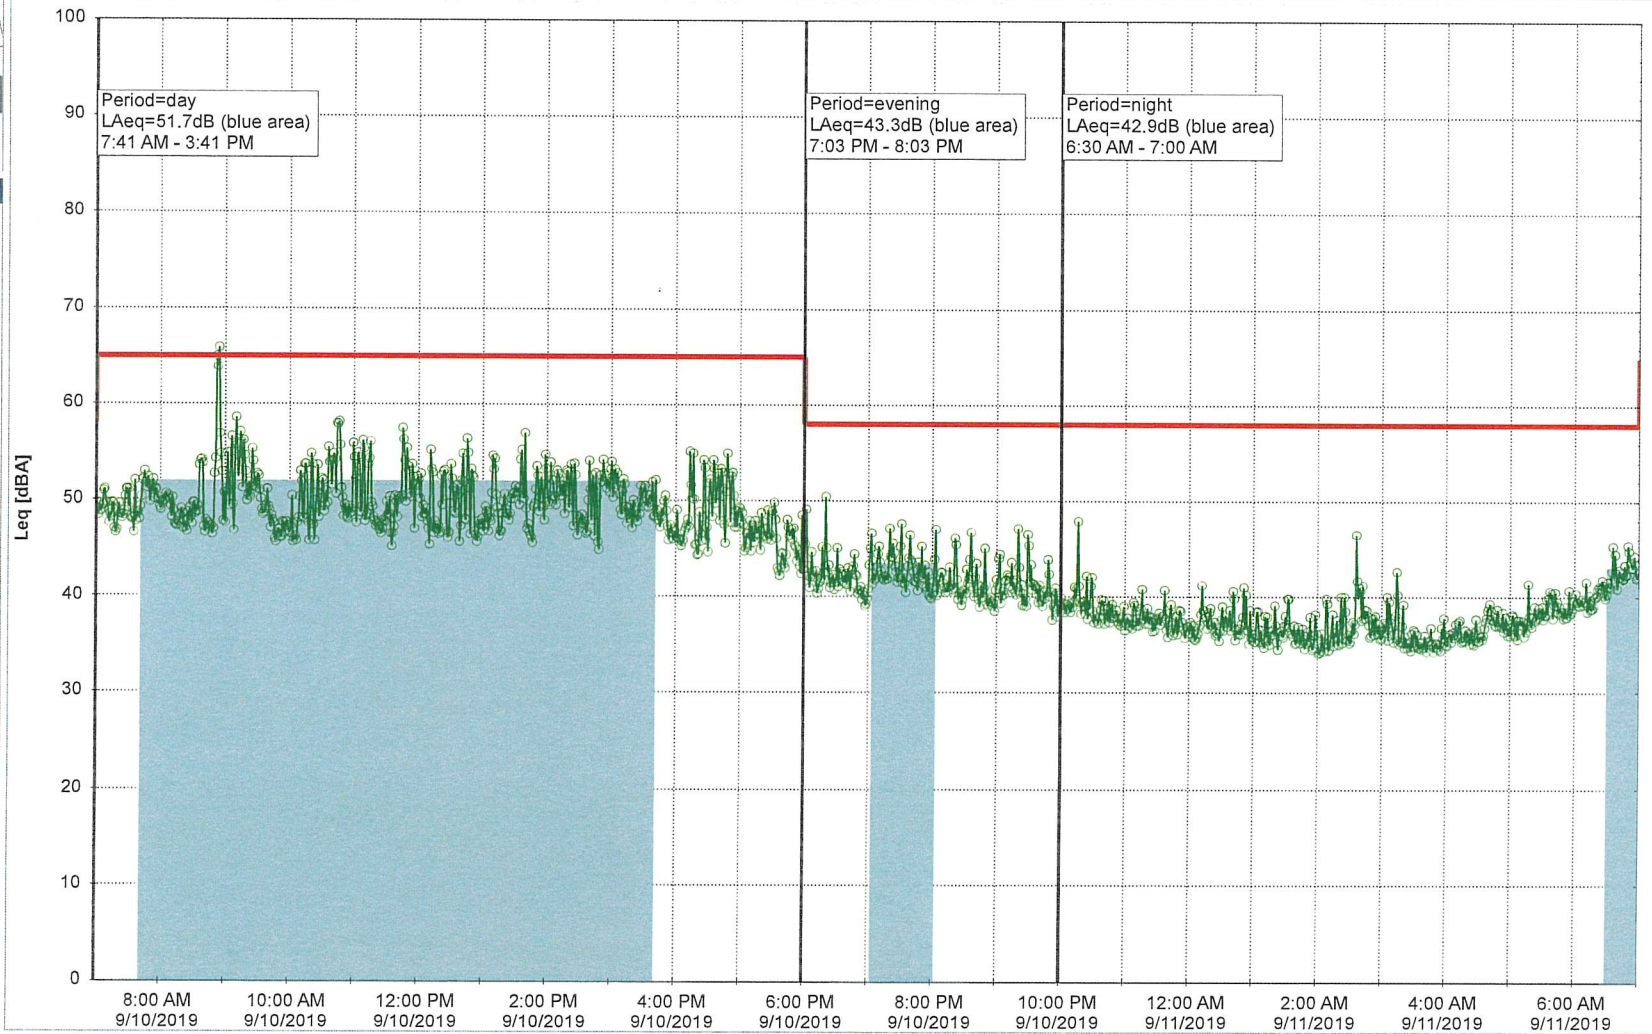

Project: Kronos Sydhavnen
Construction: Enghave Brygge
Location: N-V

9/10/2019
9/11/2019

Noise Time Related Diagram

EBR-OVK_NS01

Remarks

...

Project: Kronos Sydhavnen
Construction: Enghave Brygge
Location: N-V

9/11/2019
9/12/2019

Noise Time Related Diagram

○○○ EBR-OVK_NS01

Remarks

Project: Kronos Sydhavnen
Construction: Enghave Brygge
Location: N-V

9/12/2019
9/13/2019

Noise Time Related Diagram

EBR-OVK_NS01

Remarks

...

Project: Kronos Sydhavnen
Construction: Enghave Brygge
Location: N-V

9/13/2019
9/14/2019

Noise Time Related Diagram

○○○ EBR-OVK_NS01

Remarks

...

Project: Kronos Sydhavnen
Construction: Enghave Brygge
Location: N-V

9/14/2019
9/15/2019

Remarks

...

Noise Time Related Diagram

EBR-OVK_NS01

Project: Kronos Sydhavnen
Construction: Enghave Brygge
Location: N-V