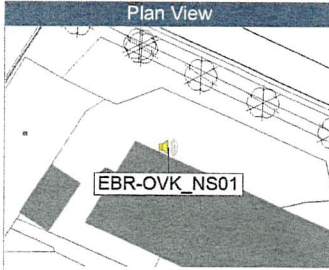

Project: Kronos Sydhavnen
Construction: Enghave Brygge
Location: N-V

9/11/2019
9/12/2019

Noise Time Related Diagram

○○○ EBR-OVK_NS01