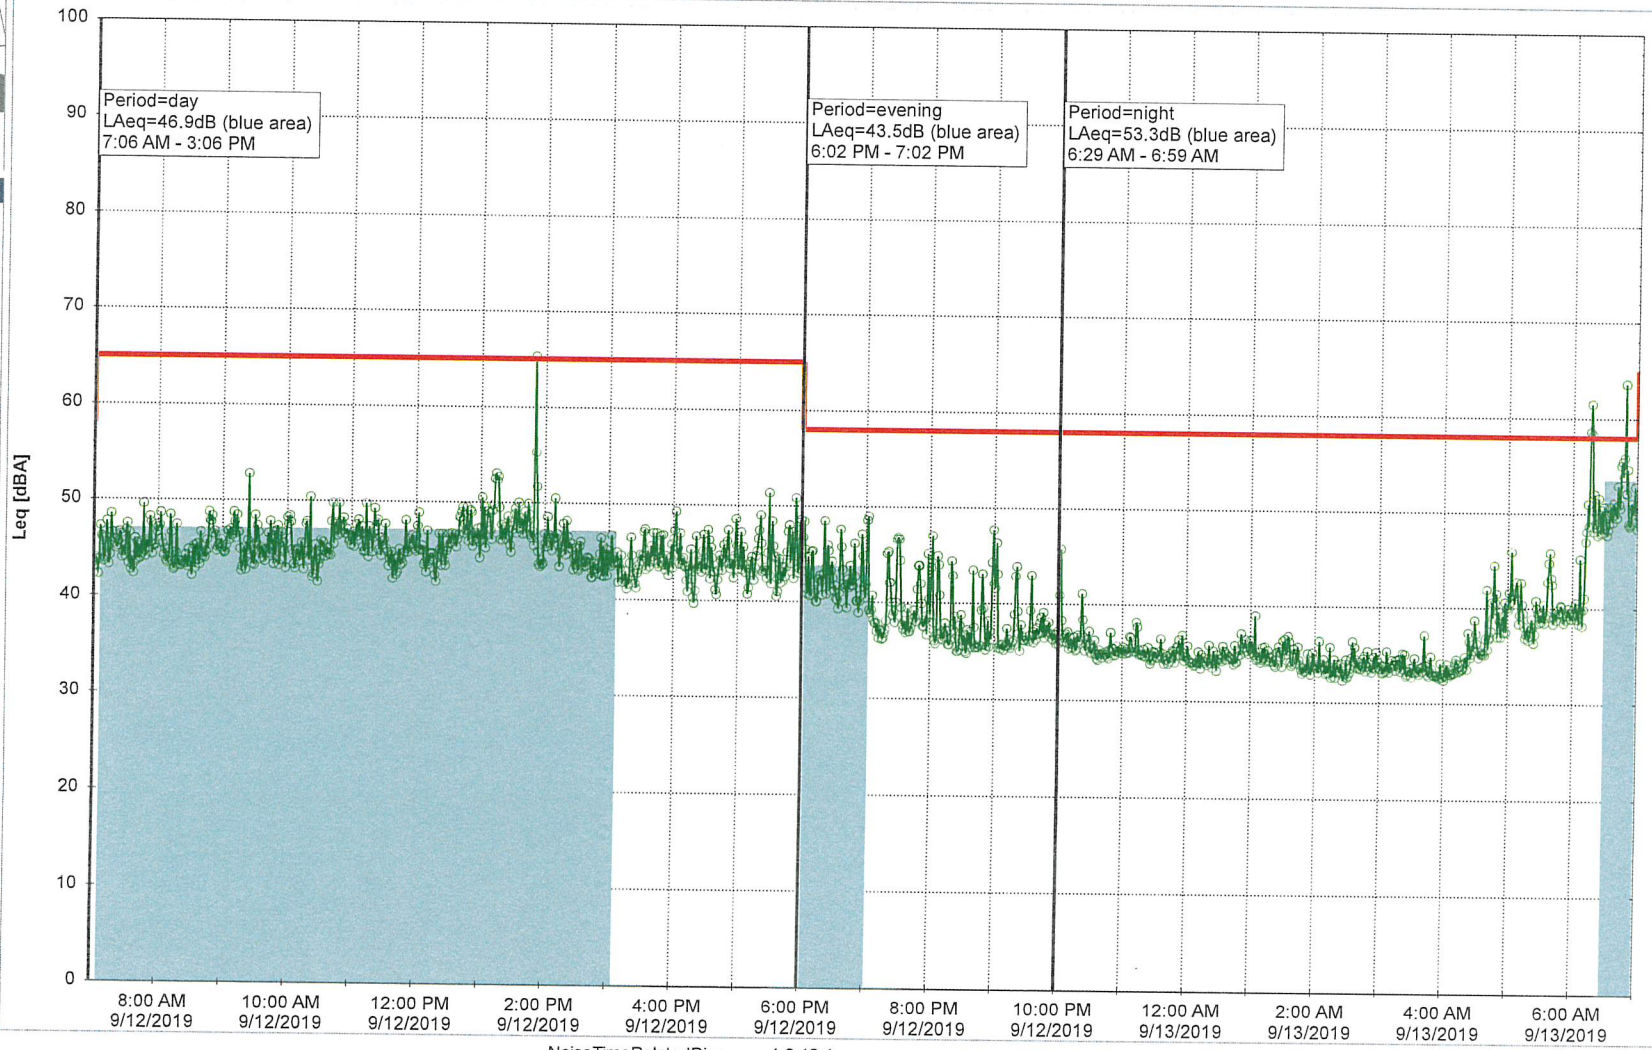

9/11/2019
9/12/2019

Noise Time Related Diagram

○○○ EBR-OVK_NS01

Remarks

Project: Kronos Sydhavnen
Construction: Enghave Brygge
Location: N-V

9/12/2019
9/13/2019

Noise Time Related Diagram

EBR-OVK_NS01

Remarks

...

Project: Kronos Sydhavnen
Construction: Enghave Brygge
Location: N-V

9/13/2019
9/14/2019

Noise Time Related Diagram

○○○ EBR-OVK_NS01

Remarks

...

Project: Kronos Sydhavnen
Construction: Enghave Brygge
Location: N-V

9/14/2019
9/15/2019

Remarks

...

Noise Time Related Diagram

EBR-OVK_NS01

Project: Kronos Sydhavnen
Construction: Enghave Brygge
Location: N-V