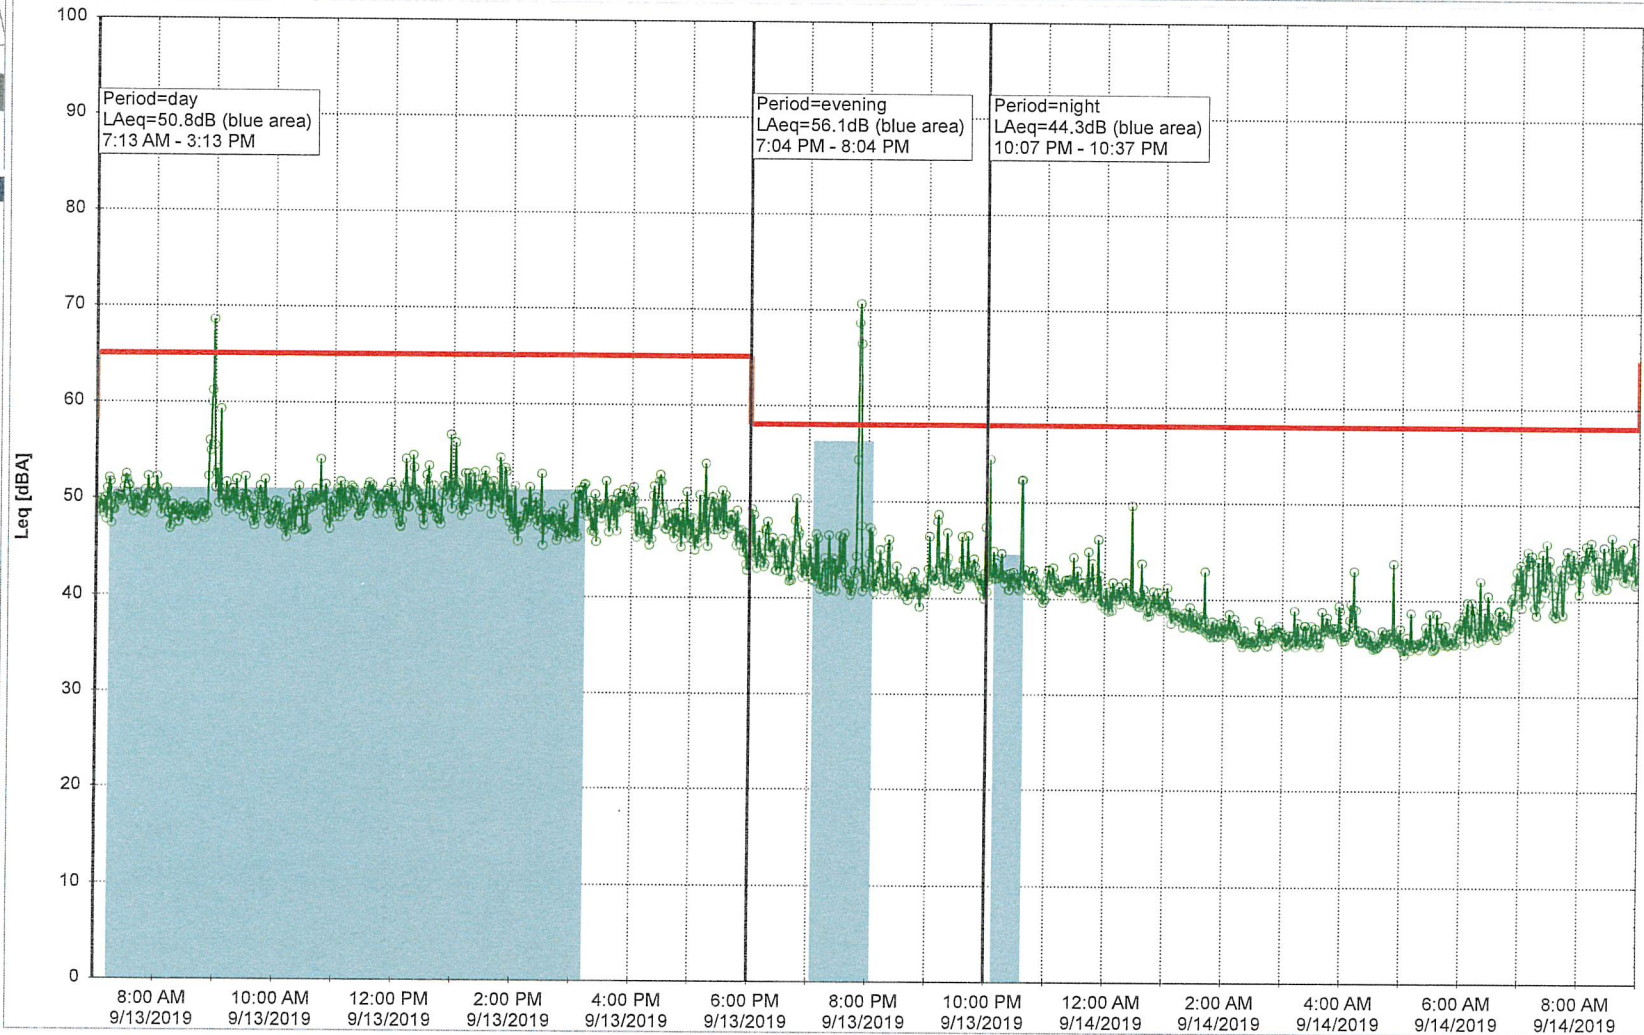

Remarks

...

Project: Kronos Sydhavnen
Construction: Enghave Brygge
Location: N-V

9/13/2019
9/14/2019

Noise Time Related Diagram

○○○ EBR-OVK_NS01

Remarks

...

Project: Kronos Sydhavnen
Construction: Enghave Brygge
Location: N-V

9/14/2019
9/15/2019

Remarks

...

Noise Time Related Diagram

EBR-OVK_NS01

Project: Kronos Sydhavnen
Construction: Enghave Brygge
Location: N-V