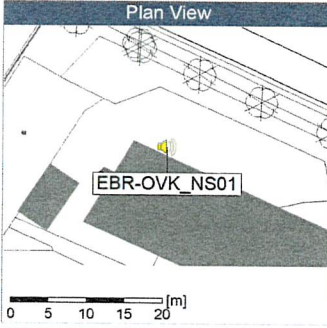

Remarks

...

Project: Kronos Sydhavnen
Construction: Enghave Brygge
Location: N-V

9/13/2019
9/14/2019

Noise Time Related Diagram

○○○ EBR-OVK_NS01

Remarks

...