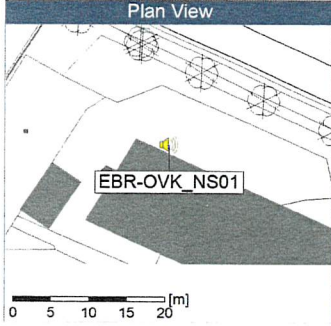

Project: Kronos Sydhavnen
Construction: Enghave Brygge
Location: N-V

9/10/2019
9/11/2019

Noise Time Related Diagram

EBR-OVK_NS01

Remarks

...

Project: Kronos Sydhavnen
Construction: Enghave Brygge
Location: N-V