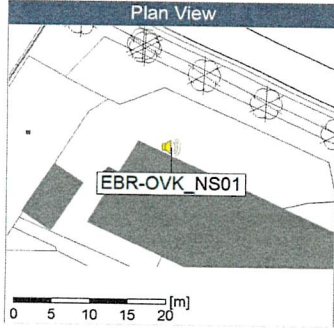

Project: Kronos Sydhavnen
Construction: Enghave Brygge
Location: N-V

9/14/2019
9/15/2019