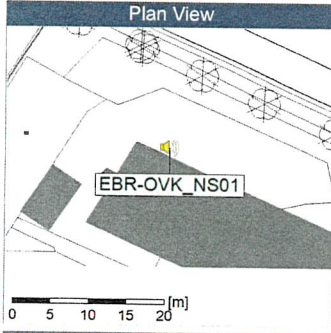

Remarks

...

Project: Kronos Sydhavnen
Construction: Enghave Brygge
Location: N-V

9/13/2019
9/14/2019

Noise Time Related Diagram

○○○ EBR-OVK_NS01

Remarks

...