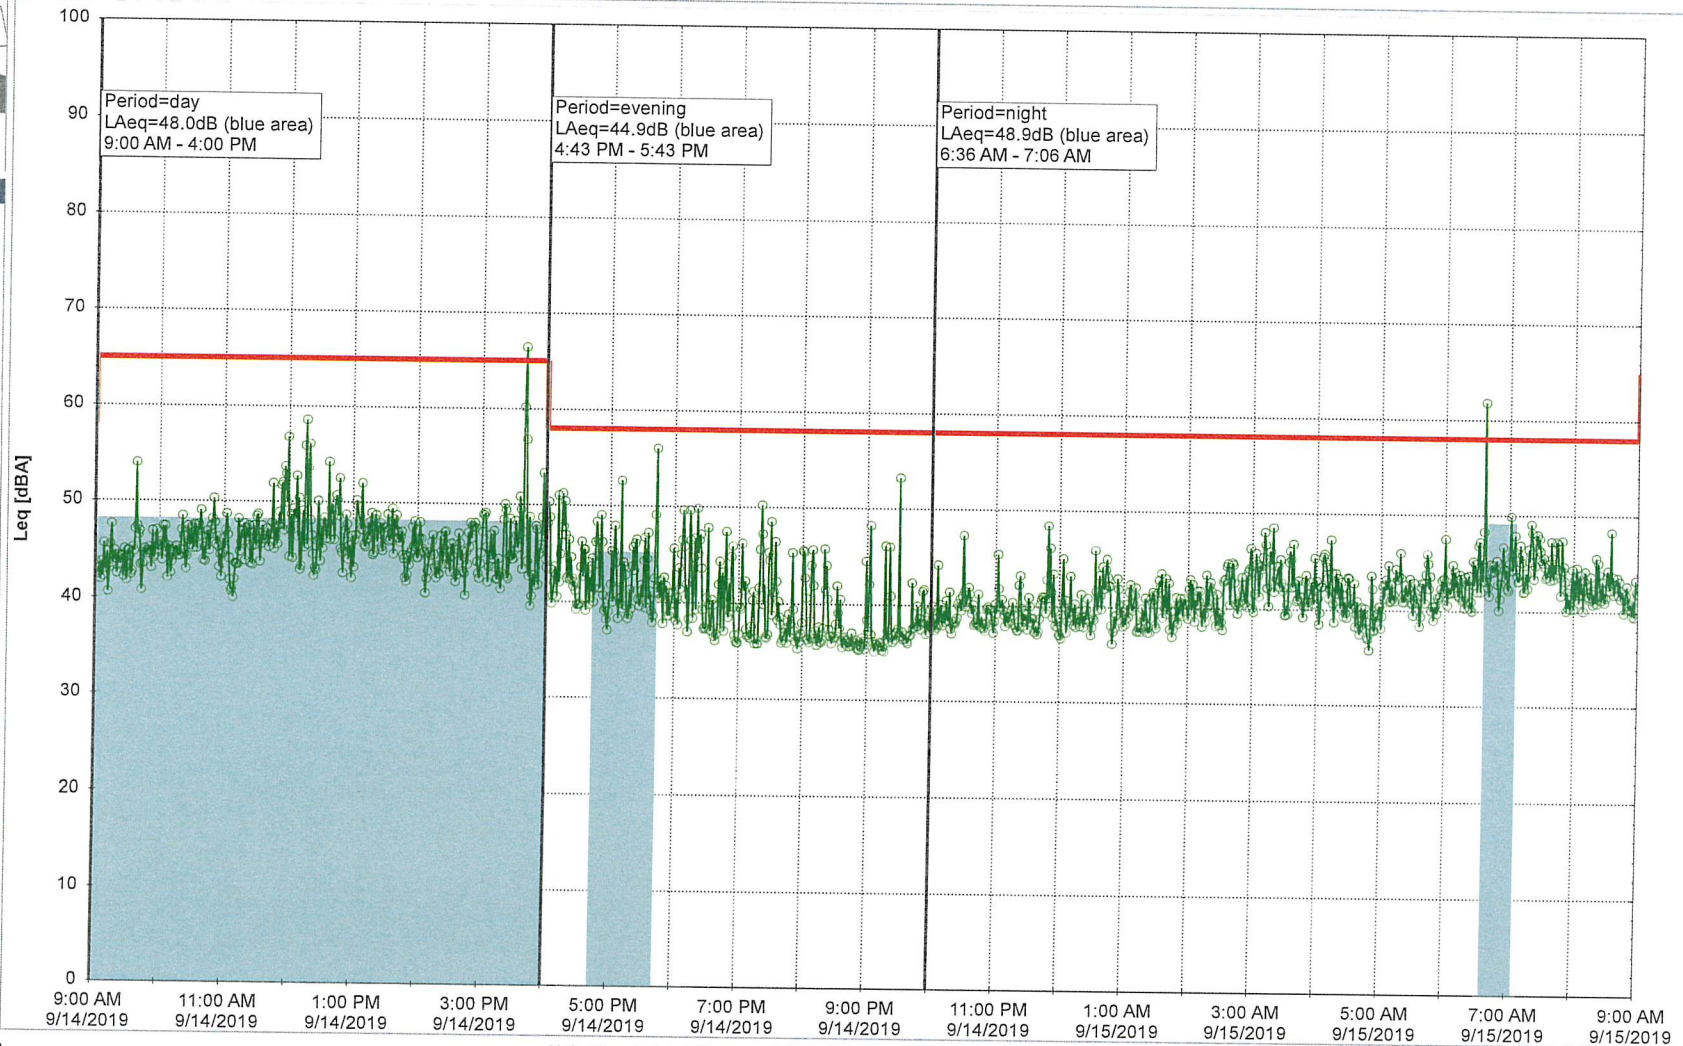

Project: Kronos Sydhavnen
Construction: Enghave Brygge
Location: N-V

9/14/2019
9/15/2019

Remarks

...

Noise Time Related Diagram

EBR-OVK_NS01

Project: Kronos Sydhavnen
Construction: Enghave Brygge
Location: N-V

9/15/2019
9/16/2019

Remarks

...

Noise Time Related Diagram