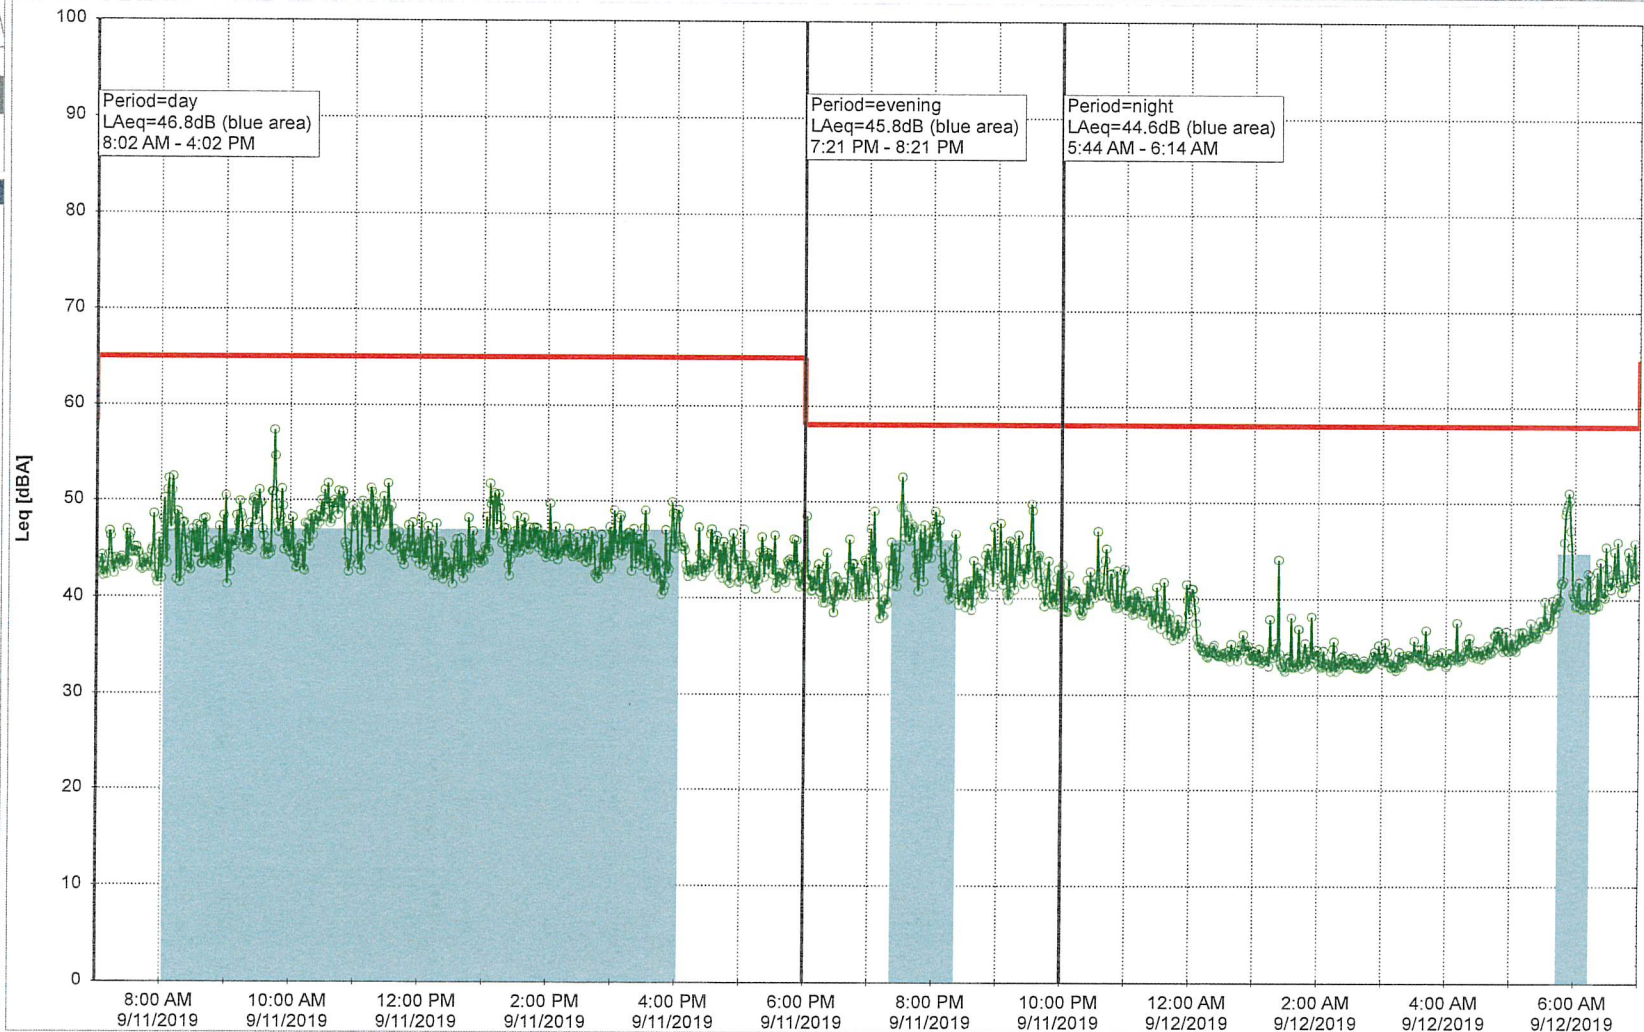

Project: Kronos Sydhavnen
Construction: Enghave Brygge
Location: N-V

9/10/2019
9/11/2019

Noise Time Related Diagram

EBR-OVK_NS01

Remarks

...

Project: Kronos Sydhavnen
Construction: Enghave Brygge
Location: N-V

9/11/2019
9/12/2019

Noise Time Related Diagram

○○○ EBR-OVK_NS01

Remarks

Project: Kronos Sydhavnen
Construction: Enghave Brygge
Location: N-V

9/12/2019
9/13/2019

Noise Time Related Diagram

EBR-OVK_NS01

Remarks

...

Project: Kronos Sydhavnen
Construction: Enghave Brygge
Location: N-V

9/13/2019
9/14/2019

Noise Time Related Diagram

○○○ EBR-OVK_NS01

Remarks

...

Project: Kronos Sydhavnen
Construction: Enghave Brygge
Location: N-V

9/14/2019
9/15/2019

Remarks

...

Noise Time Related Diagram

EBR-OVK_NS01

Project: Kronos Sydhavnen
Construction: Enghave Brygge
Location: N-V