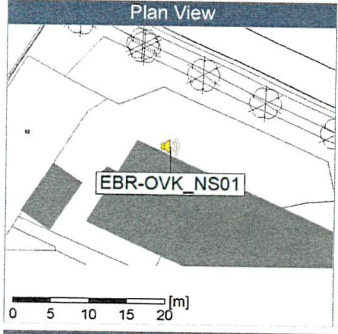

Project: Kronos Sydhavnen
Construction: Enghave Brygge
Location: N-V

9/15/2019
9/16/2019