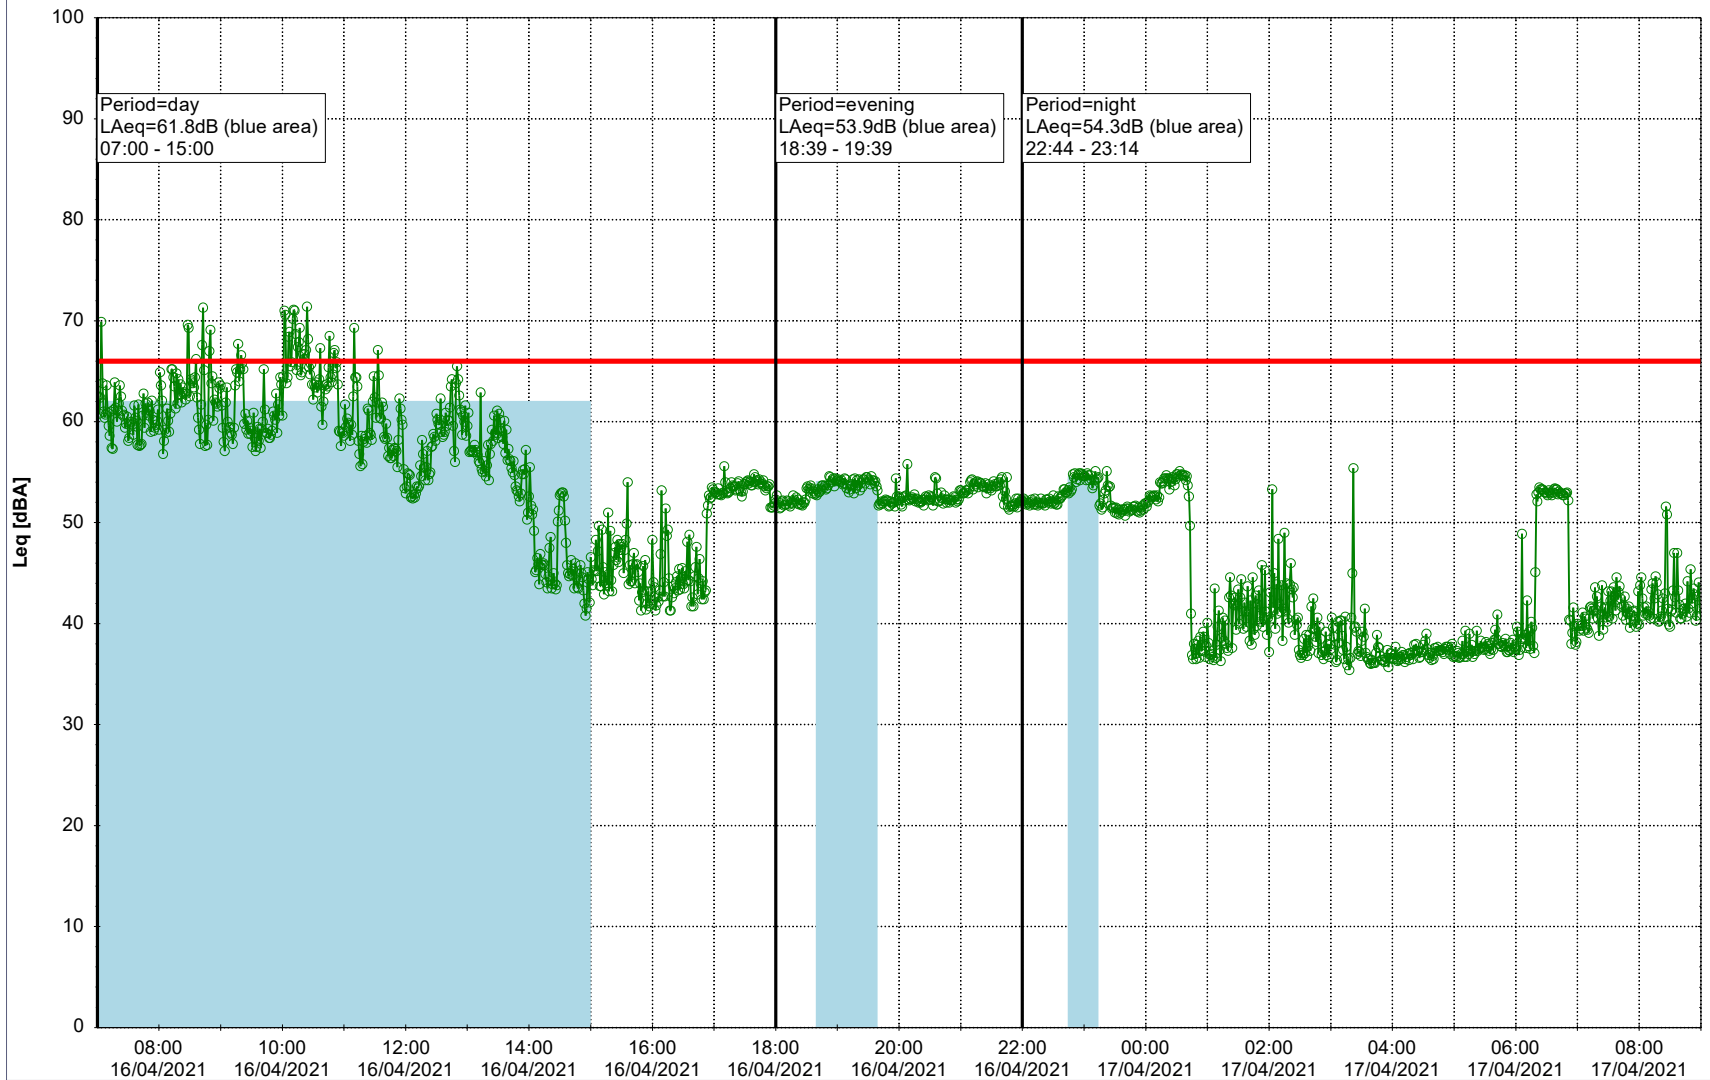

- Ørsted Værket

Noise Time Related Diagram

15/04/2021
16/04/2021

○○○ EBR-OVK_NS02

Project: Kronos Sydhavnen
Construction: Enghave Brygge
Location: N-V

Plan View

Remarks

- Ørsted Værket

Noise Time Related Diagram

16/04/2021
17/04/2021

○○○ EBR-OVK_NS02

Project: Kronos Sydhavnen
Construction: Enghave Brygge
Location: N-V

Plan View

Remarks

- Tegholmen

Noise Time Related Diagram

17/04/2021
18/04/2021

○○○ EBR-OVK_NS02

Project: Kronos Sydhavnen
Construction: Enghave Brygge
Location: N-V

Plan View

Remarks

- Ørsted Værket

Noise Time Related Diagram

18/04/2021
19/04/2021