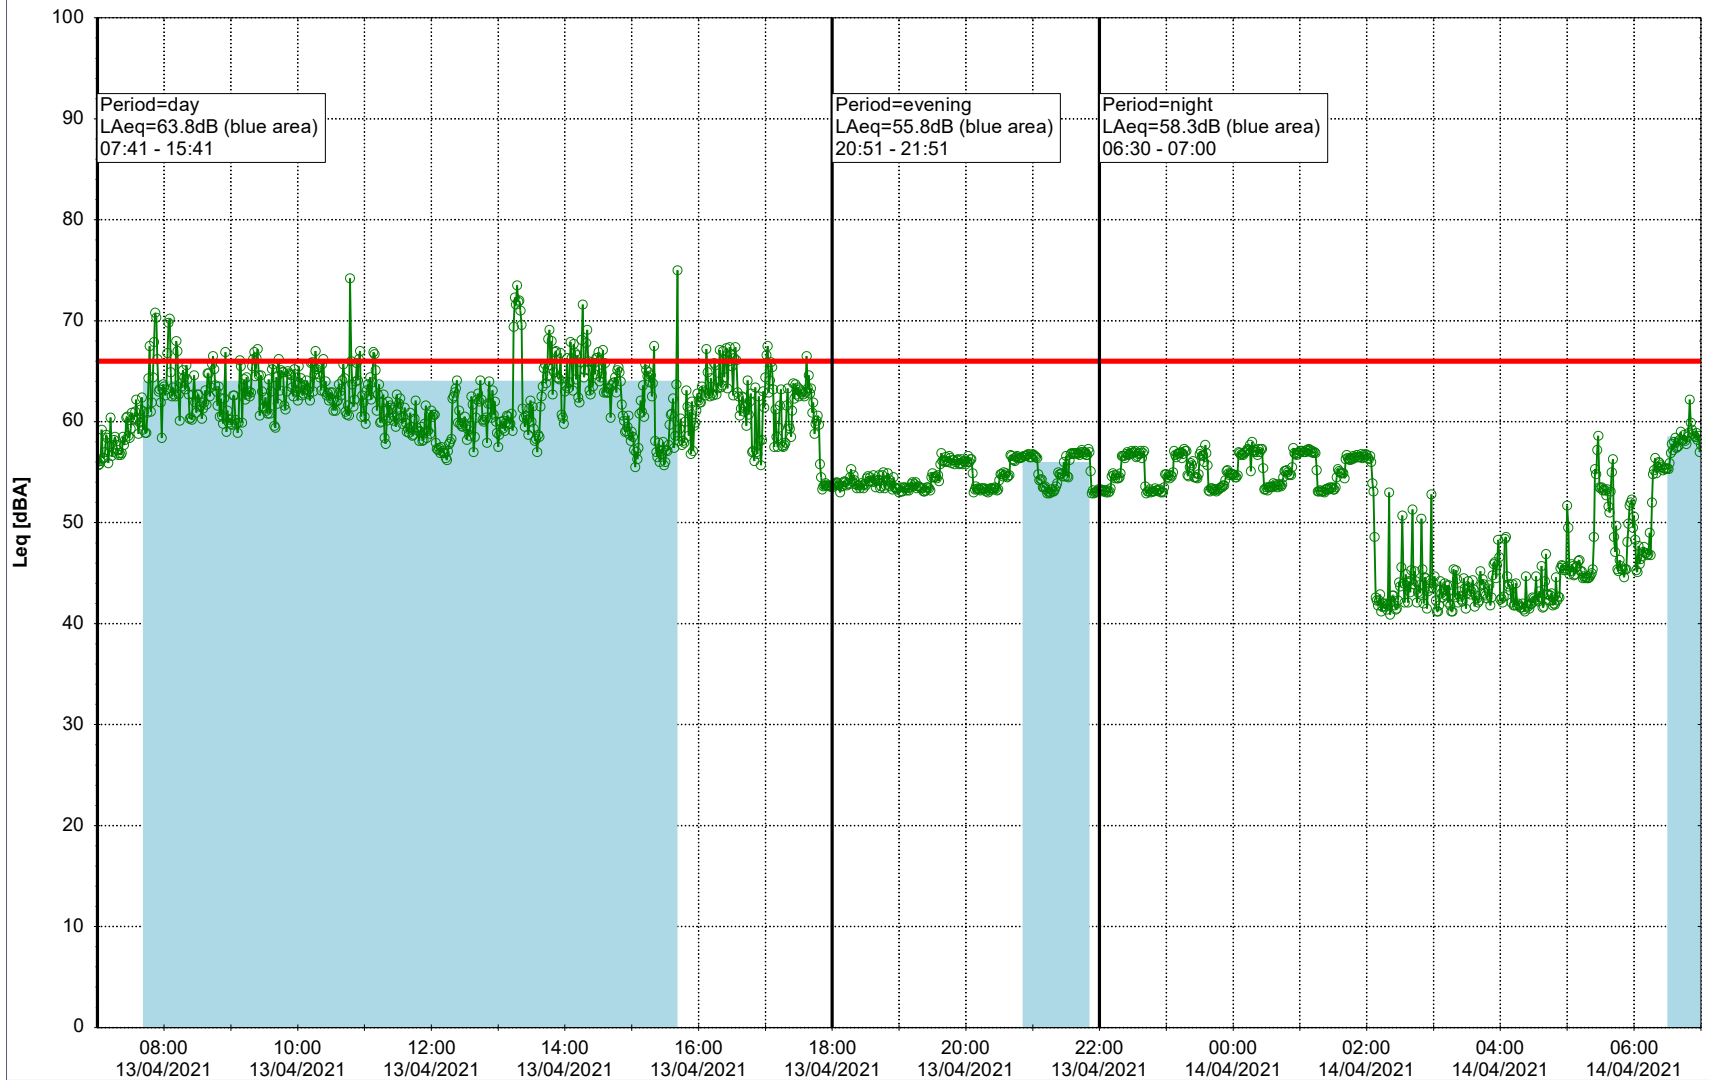

Plan View

Remarks

- Ørsted Værket

Noise Time Related Diagram

13/04/2021
14/04/2021

○○○ EBR-OVK_NS02

Project: Kronos Sydhavnen
Construction: Enghave Brygge
Location: N-V

Plan View

Remarks

- Ørsted Værket

Noise Time Related Diagram

14/04/2021
15/04/2021

○○○ EBR-OVK_NS02

Project: Kronos Sydhavnen
Construction: Enghave Brygge
Location: N-V

Plan View

Remarks

- Ørsted Værket

Noise Time Related Diagram

15/04/2021
16/04/2021

○○○ EBR-OVK_NS02

Project: Kronos Sydhavnen
Construction: Enghave Brygge
Location: N-V

Plan View

Remarks

- Ørsted Værket

Noise Time Related Diagram

16/04/2021
17/04/2021

○○○ EBR-OVK_NS02

Project: Kronos Sydhavnen
Construction: Enghave Brygge
Location: N-V

Plan View

Remarks

- Tegholmen

Noise Time Related Diagram