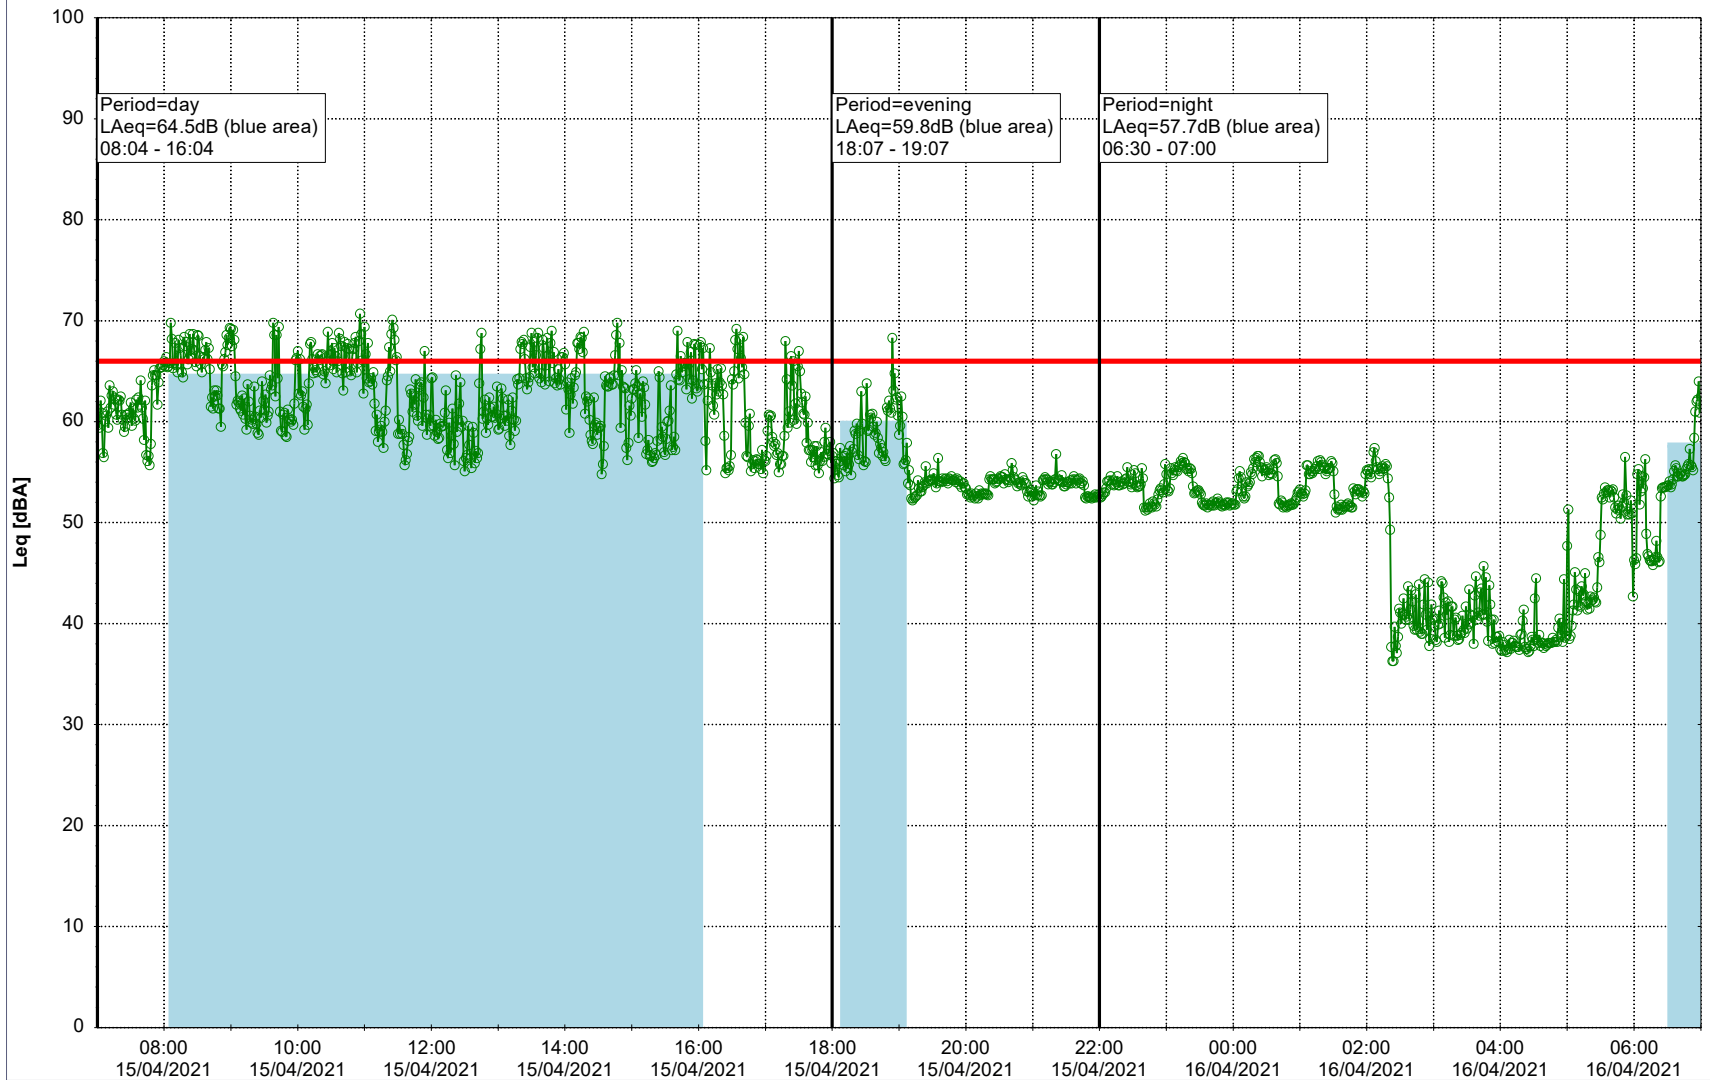

Remarks

- Ørsted Værket

Noise Time Related Diagram

14/04/2021
15/04/2021

○○○ EBR-OVK_NS02

Project: Kronos Sydhavnen
Construction: Enghave Brygge
Location: N-V

Plan View

Remarks

- Ørsted Værket

Noise Time Related Diagram

15/04/2021
16/04/2021

○○○ EBR-OVK_NS02

Project: Kronos Sydhavnen
Construction: Enghave Brygge
Location: N-V

Plan View

Remarks

- Ørsted Værket

Noise Time Related Diagram

16/04/2021
17/04/2021

○○○ EBR-OVK_NS02

Project: Kronos Sydhavnen
Construction: Enghave Brygge
Location: N-V

Plan View

Remarks

- Tegholmen

Noise Time Related Diagram