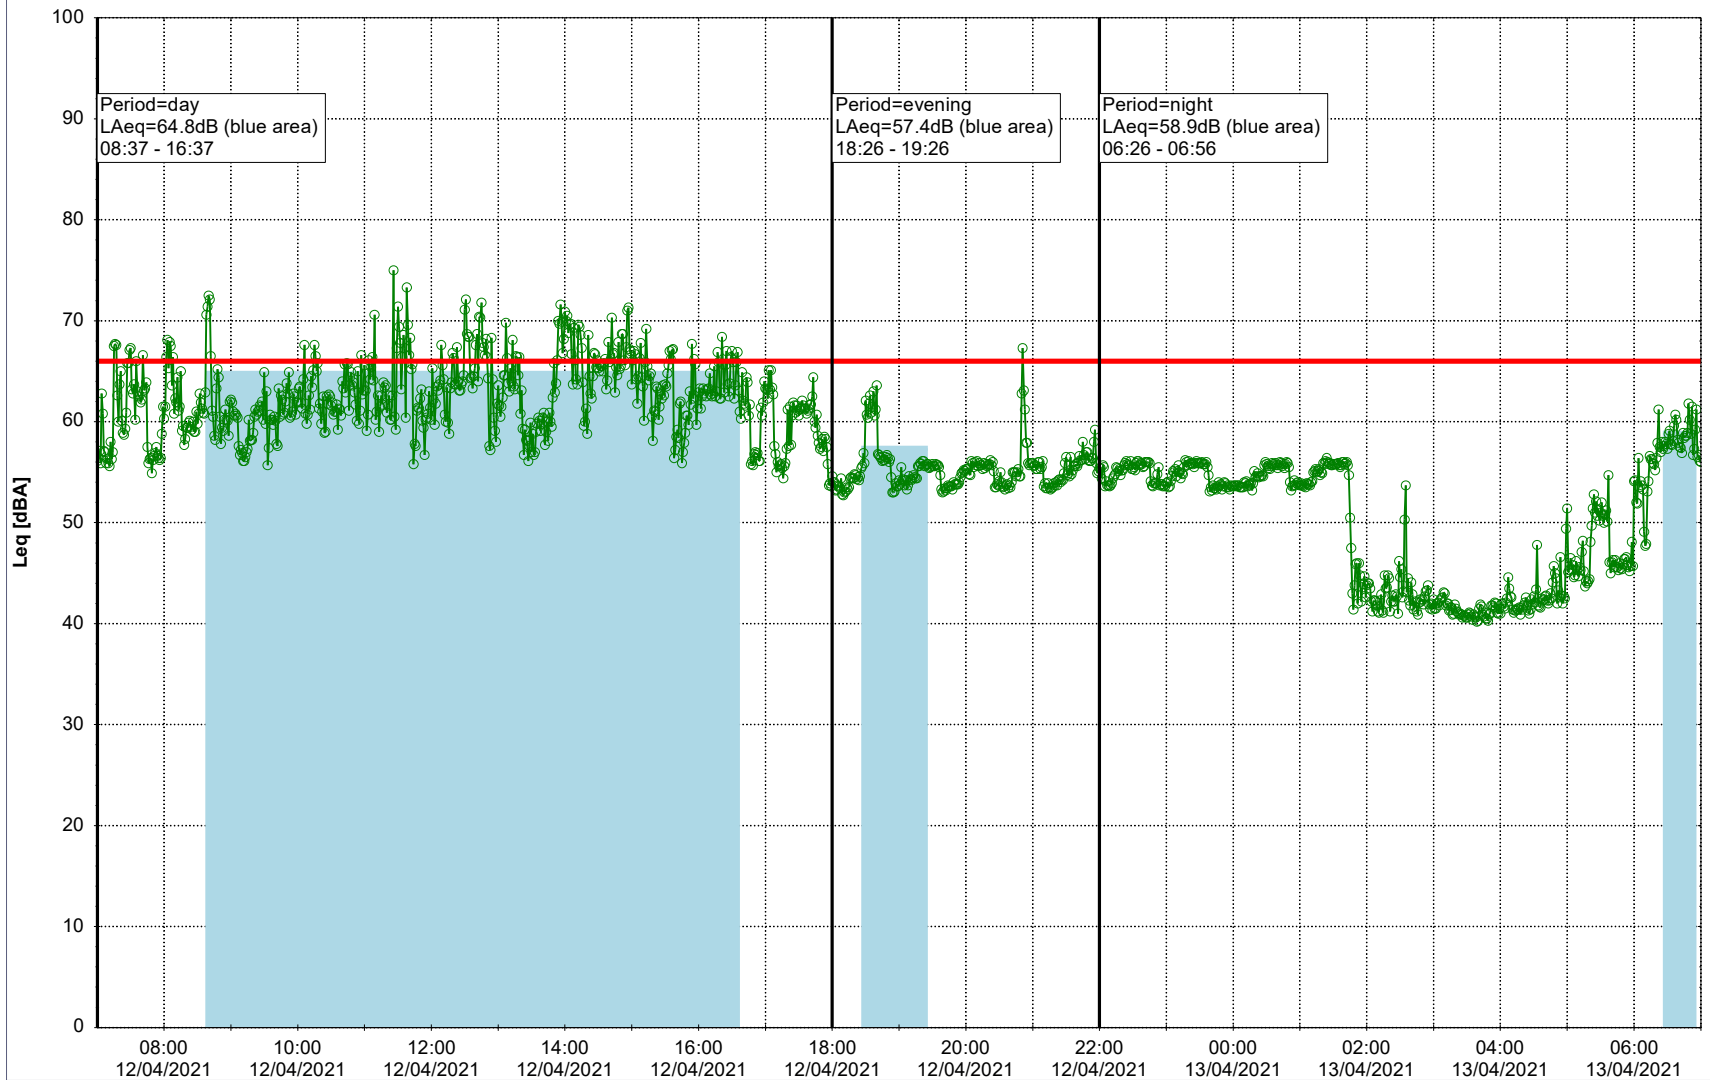

Project: Kronos Sydhavnen
Construction: Enghave Brygge
Location: N-V

Plan View

Remarks

- Ørsted Værket

Noise Time Related Diagram

12/04/2021
13/04/2021

○○○ EBR-OVK_NS02

Project: Kronos Sydhavnen
Construction: Enghave Brygge
Location: N-V

Plan View

Remarks

- Ørsted Værket

Noise Time Related Diagram

13/04/2021
14/04/2021

○○○ EBR-OVK_NS02

Project: Kronos Sydhavnen
Construction: Enghave Brygge
Location: N-V

Plan View

Remarks

- Ørsted Værket

Noise Time Related Diagram

14/04/2021
15/04/2021

○○○ EBR-OVK_NS02

Project: Kronos Sydhavnen
Construction: Enghave Brygge
Location: N-V

Plan View

Remarks

Noise Time Related Diagram

16/04/2021
17/04/2021

○○○ EBR-OVK_NS02

Project: Kronos Sydhavnen
Construction: Enghave Brygge
Location: N-V

Plan View

Remarks

- Tegholmen

Noise Time Related Diagram