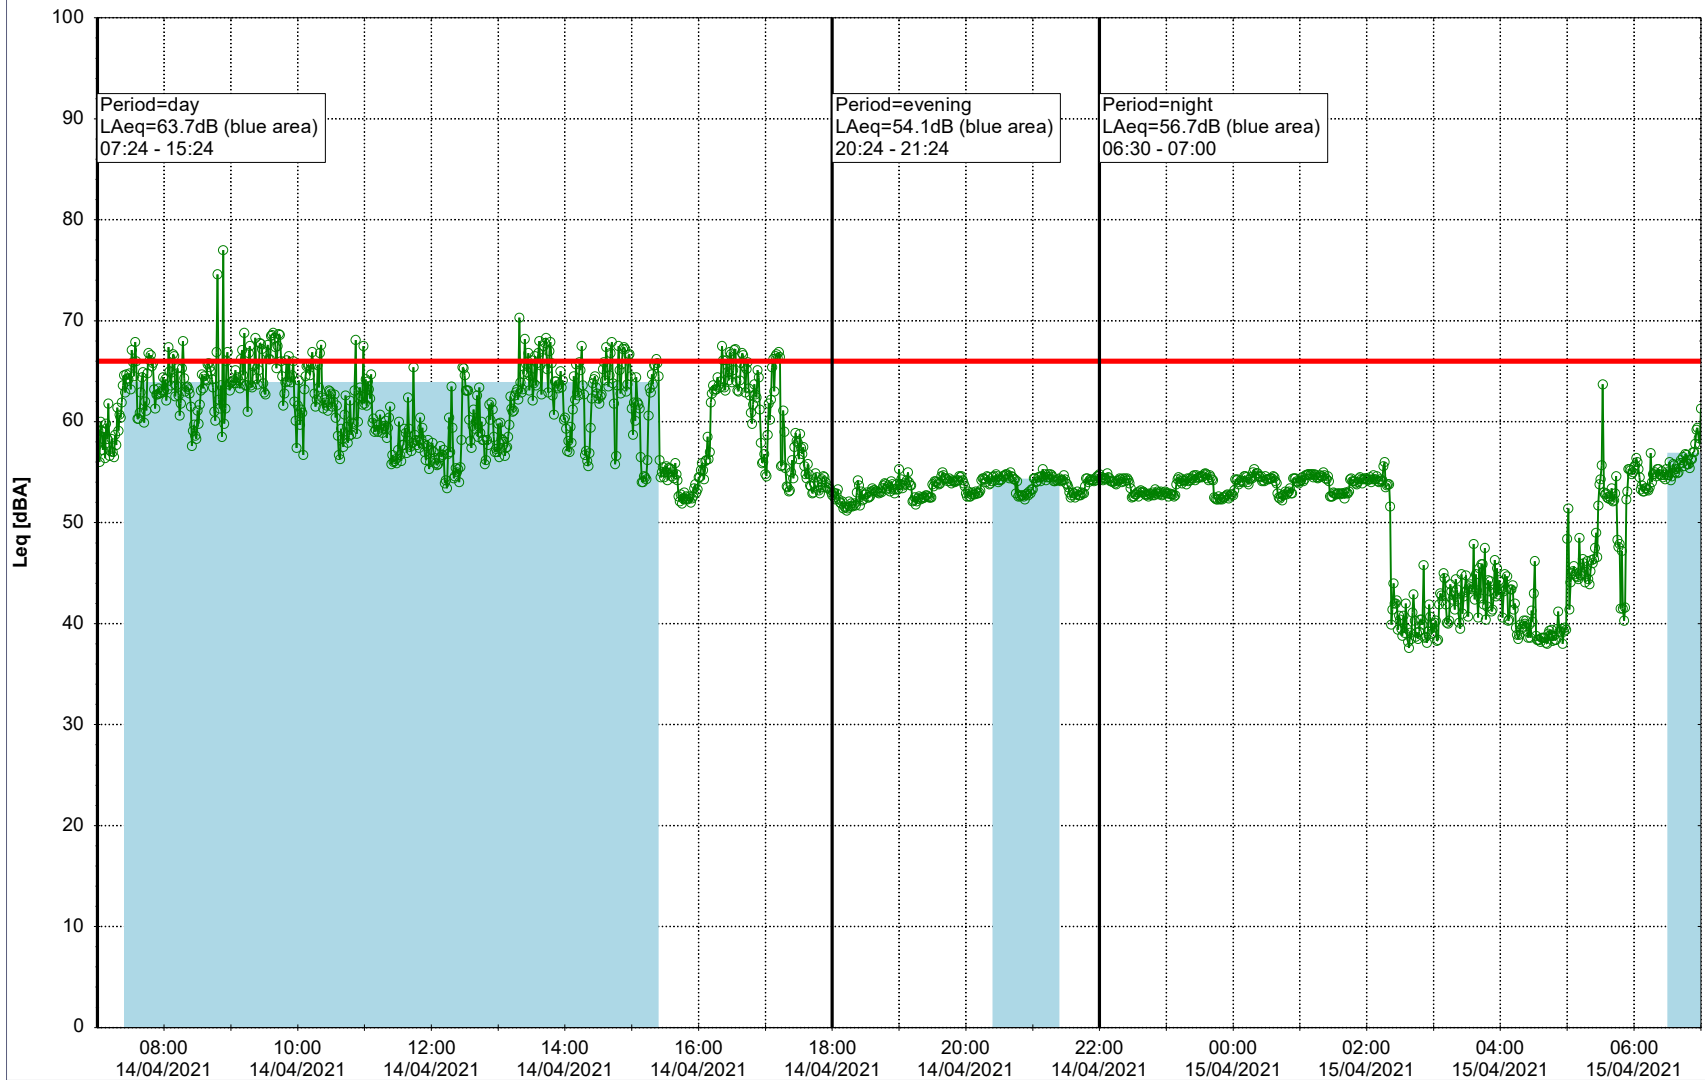

Plan View

Remarks

- Ørsted Værket

Noise Time Related Diagram

13/04/2021
14/04/2021

○○○ EBR-OVK_NS02

Project: Kronos Sydhavnen
Construction: Enghave Brygge
Location: N-V

Plan View

Remarks

- Ørsted Værket

Noise Time Related Diagram

14/04/2021
15/04/2021

○○○ EBR-OVK_NS02

Project: Kronos Sydhavnen
Construction: Enghave Brygge
Location: N-V

Plan View

Remarks

- Ørsted Værket

Noise Time Related Diagram

15/04/2021
16/04/2021

○○○ EBR-OVK_NS02

Project: Kronos Sydhavnen
Construction: Enghave Brygge
Location: N-V

Plan View

Remarks

- Ørsted Værket

Noise Time Related Diagram

16/04/2021
17/04/2021

○○○ EBR-OVK_NS02

Project: Kronos Sydhavnen
Construction: Enghave Brygge
Location: N-V

Plan View

Remarks

- Tegholmen

Noise Time Related Diagram