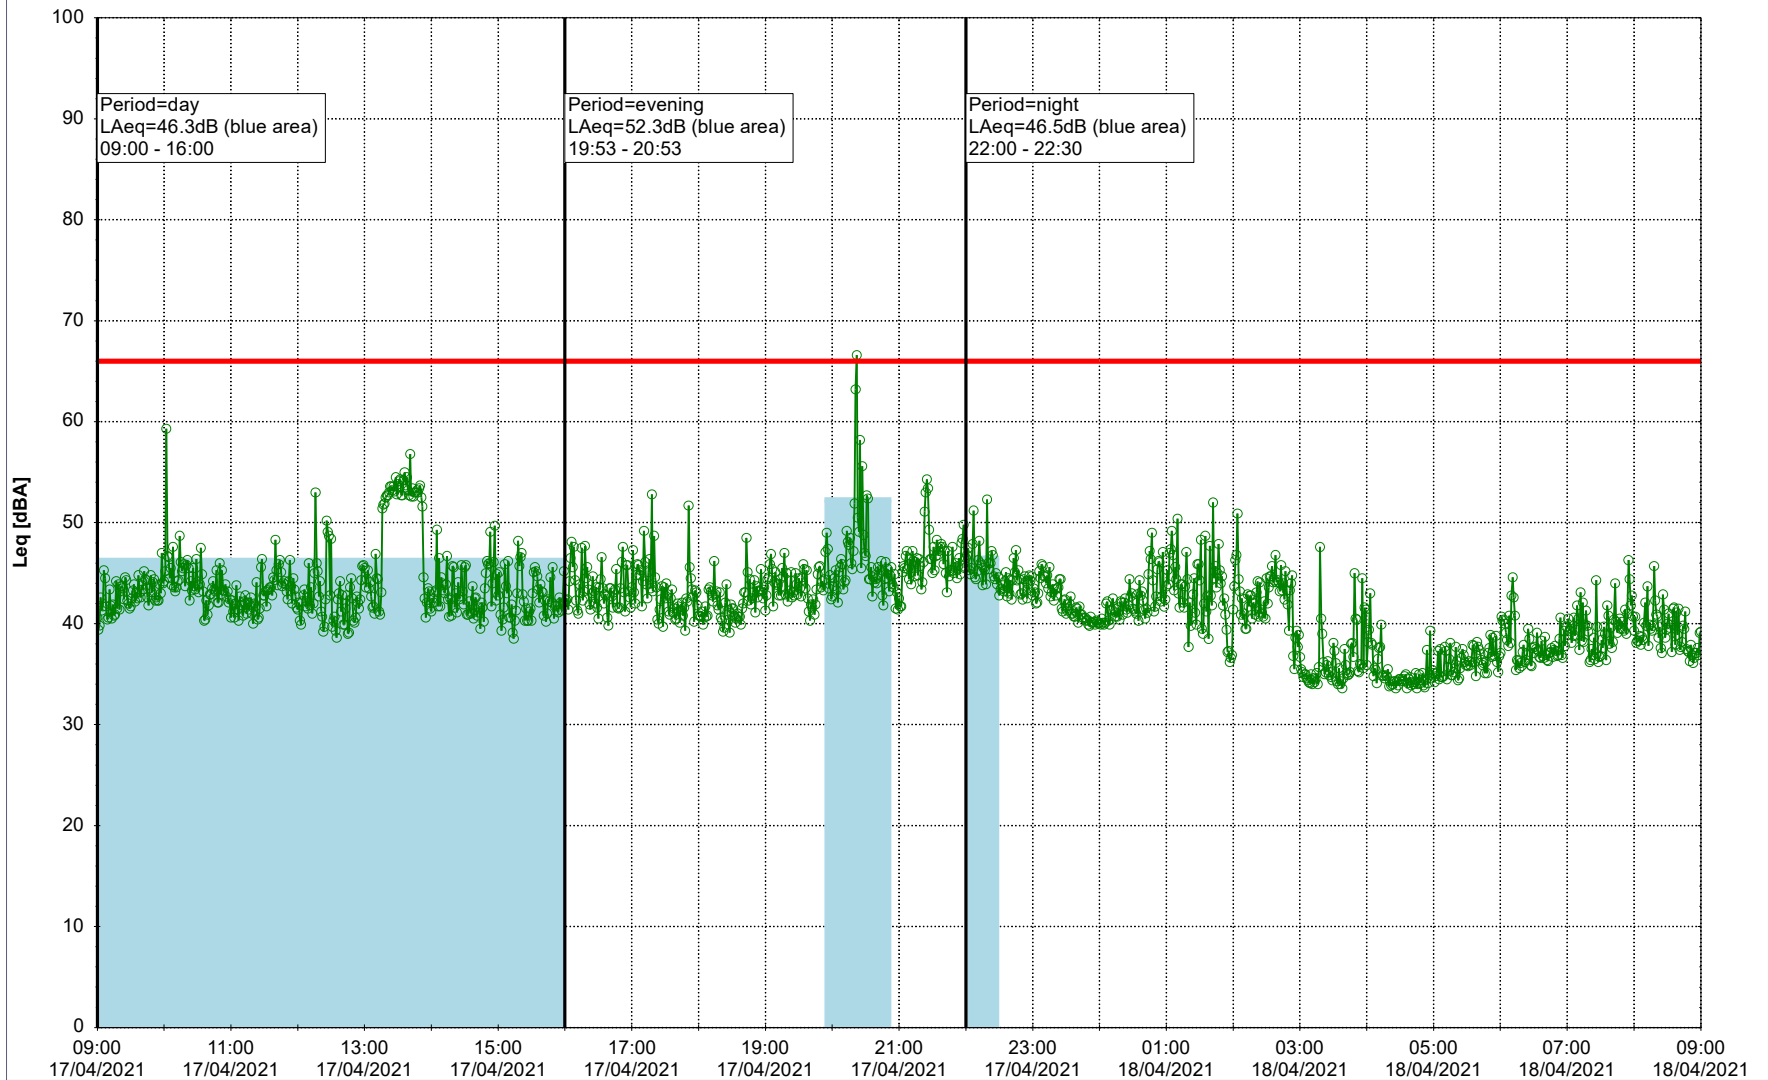

Noise Time Related Diagram

16/04/2021
17/04/2021

○○○ EBR-OVK_NS02

Project: Kronos Sydhavnen
Construction: Enghave Brygge
Location: N-V

Plan View

Remarks

- Tegholmen

Noise Time Related Diagram

17/04/2021
18/04/2021

○○○ EBR-OVK_NS02

Project: Kronos Sydhavnen
Construction: Enghave Brygge
Location: N-V

Plan View

Remarks

- Ørsted Værket

Noise Time Related Diagram

18/04/2021
19/04/2021