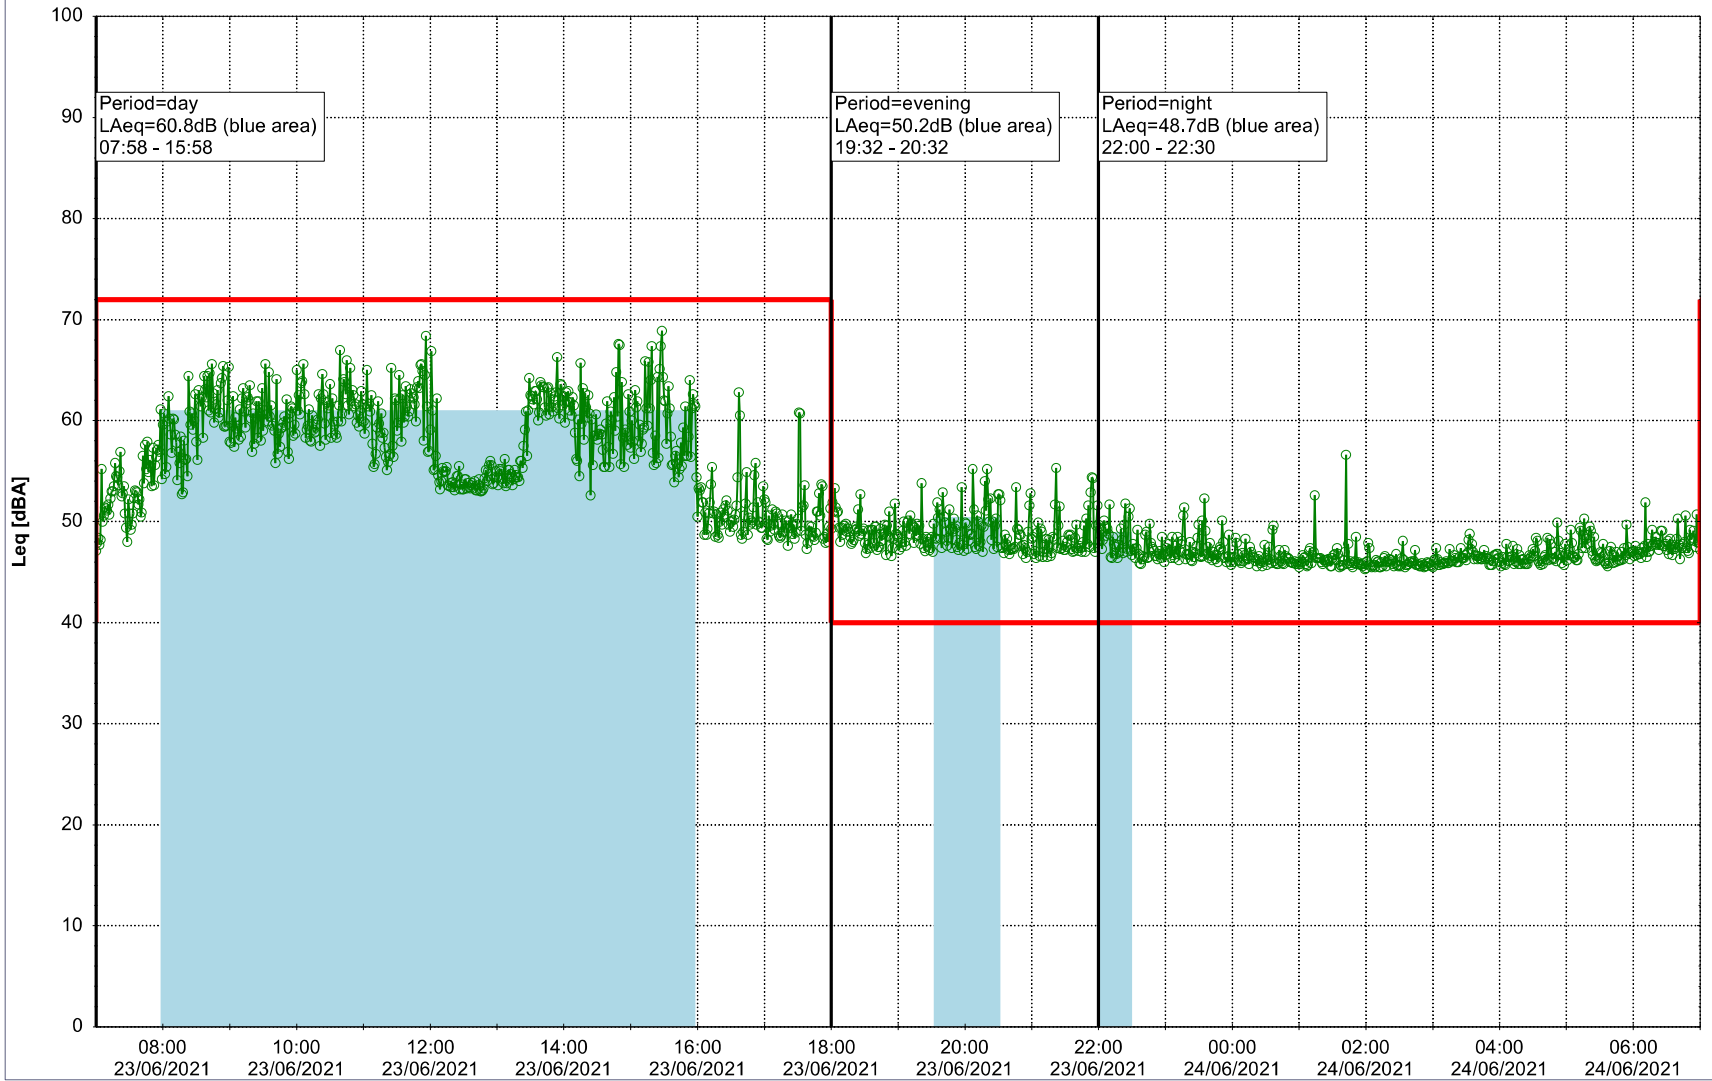

Noise Time Related Diagram

○○○○ MOP_NS01