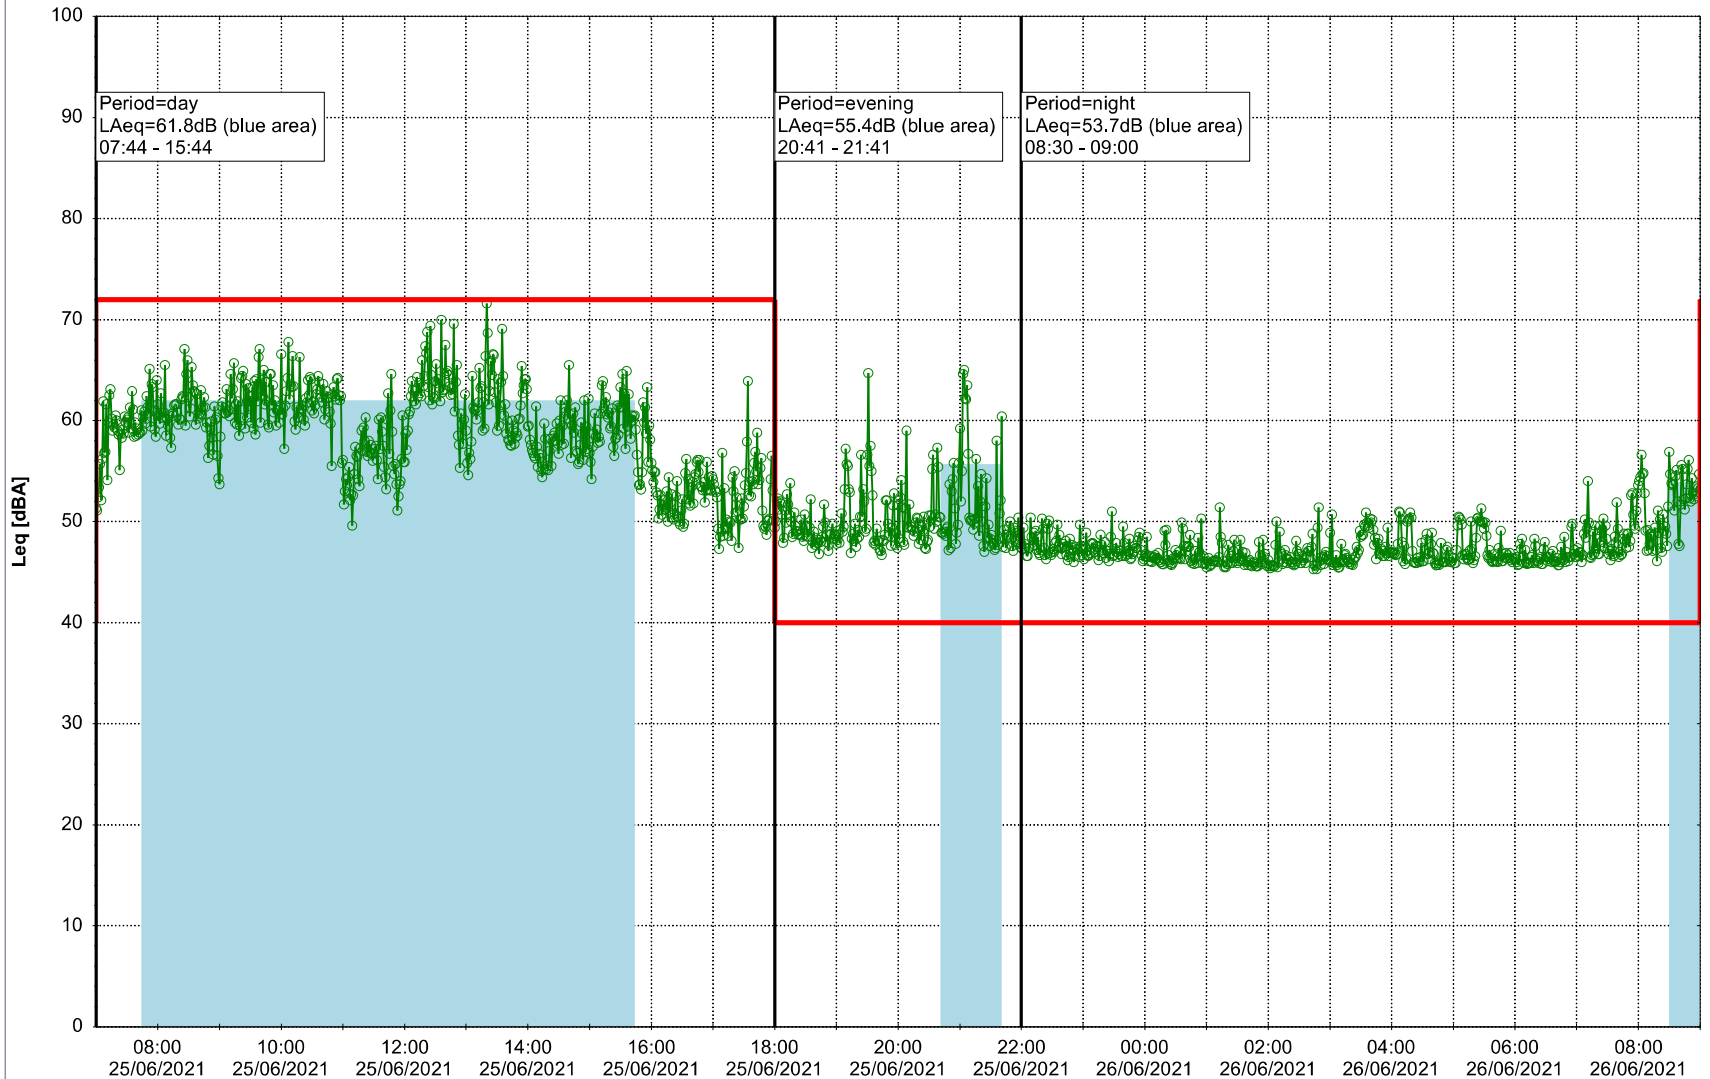

Noise Time Related Diagram

25/06/2021
26/06/2021

○○○○ MOP_NS01