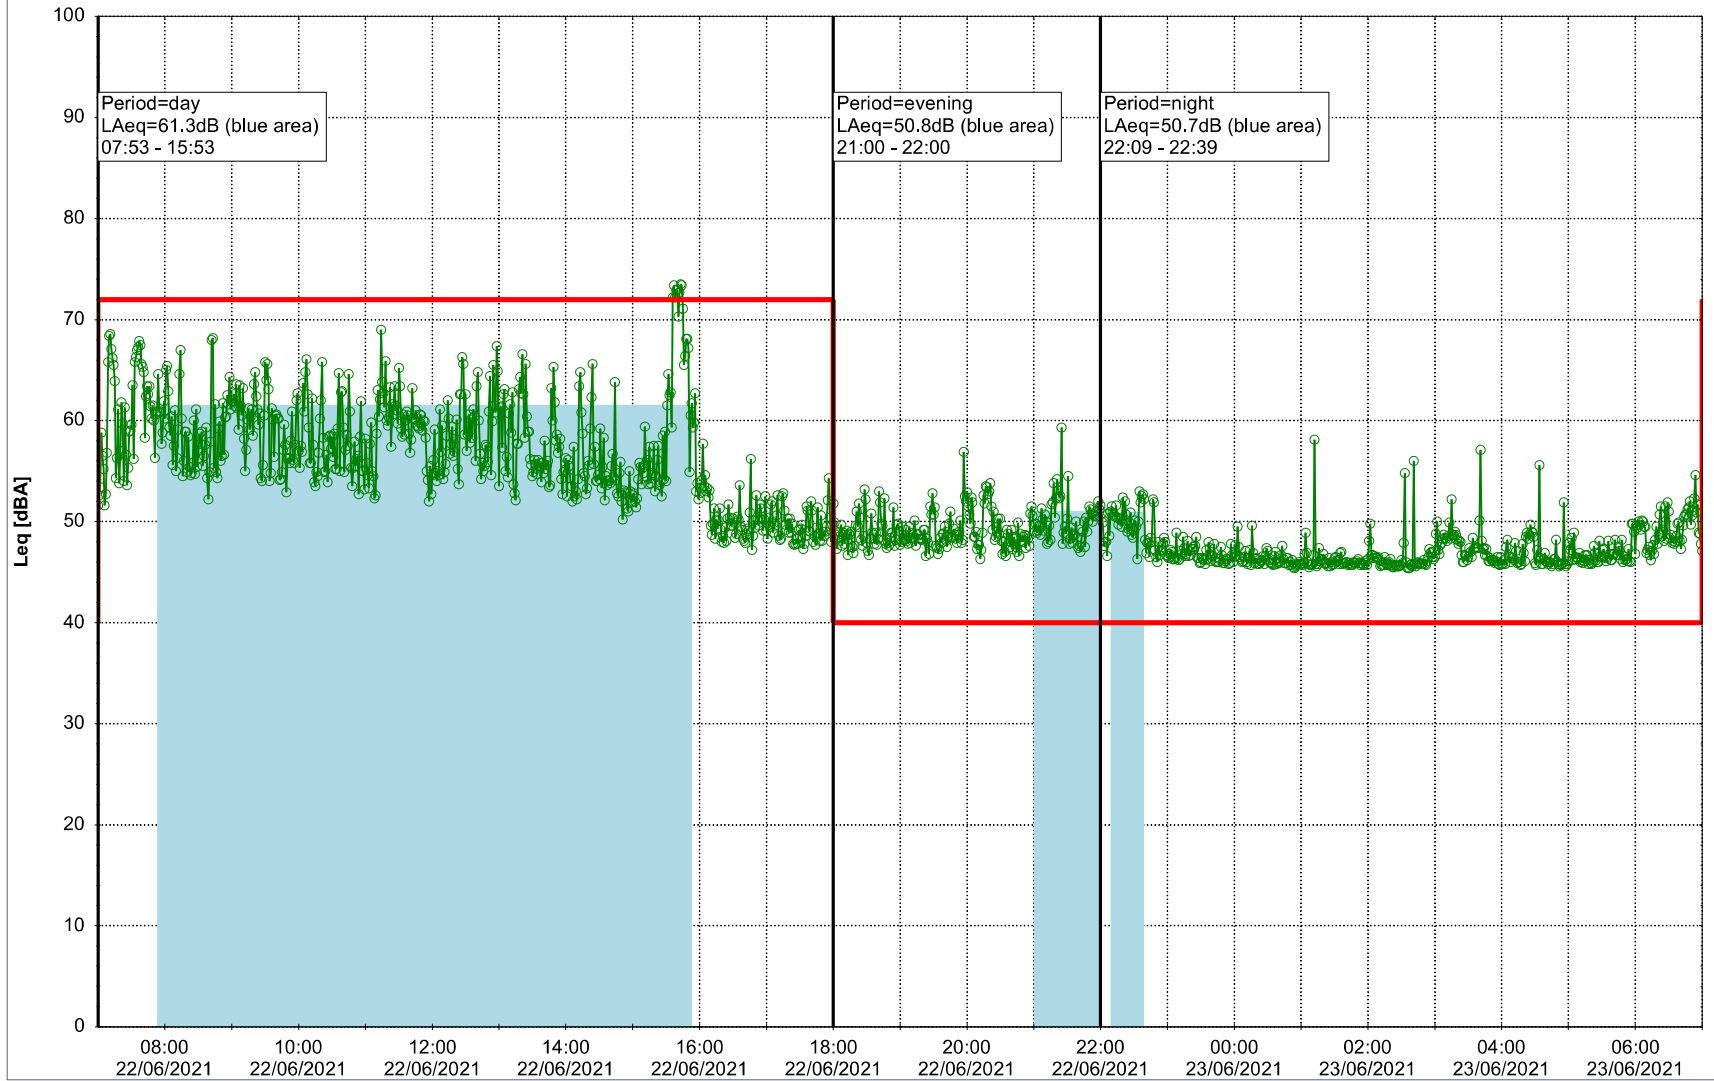

Noise Time Related Diagram

○○○ MOP_NS01