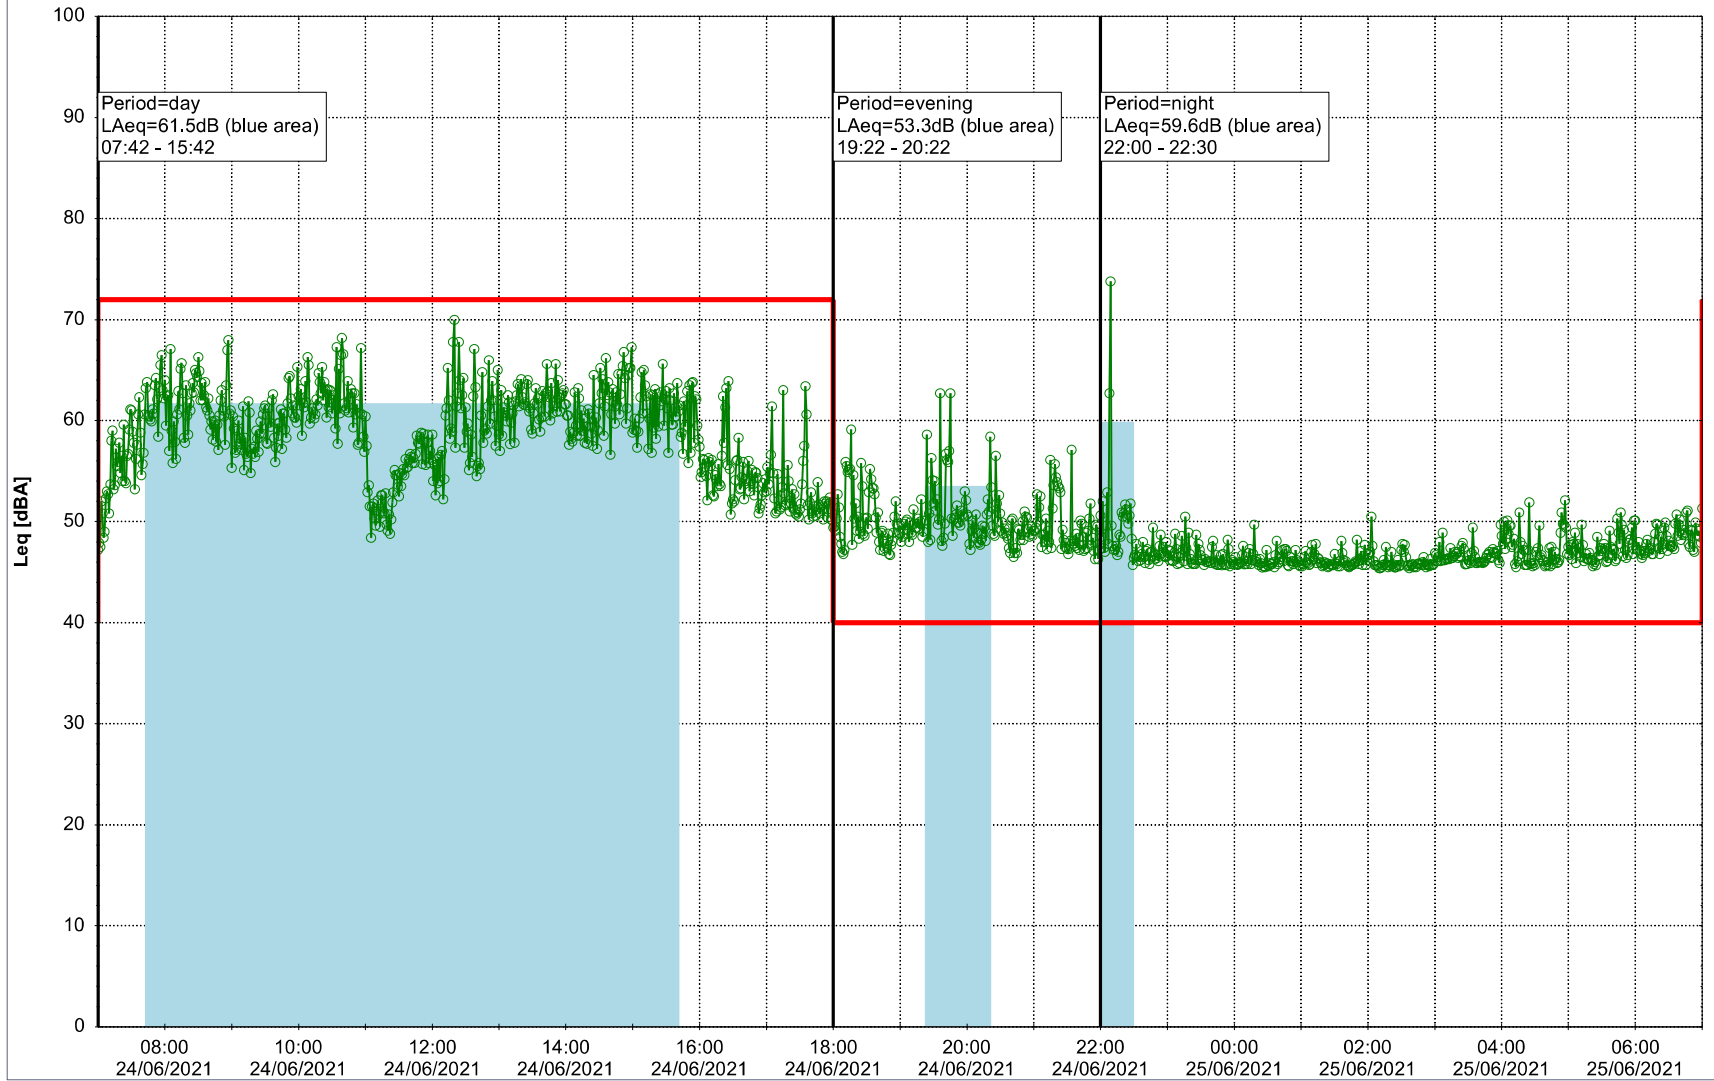

Noise Time Related Diagram

○○○○ MOP_NS01