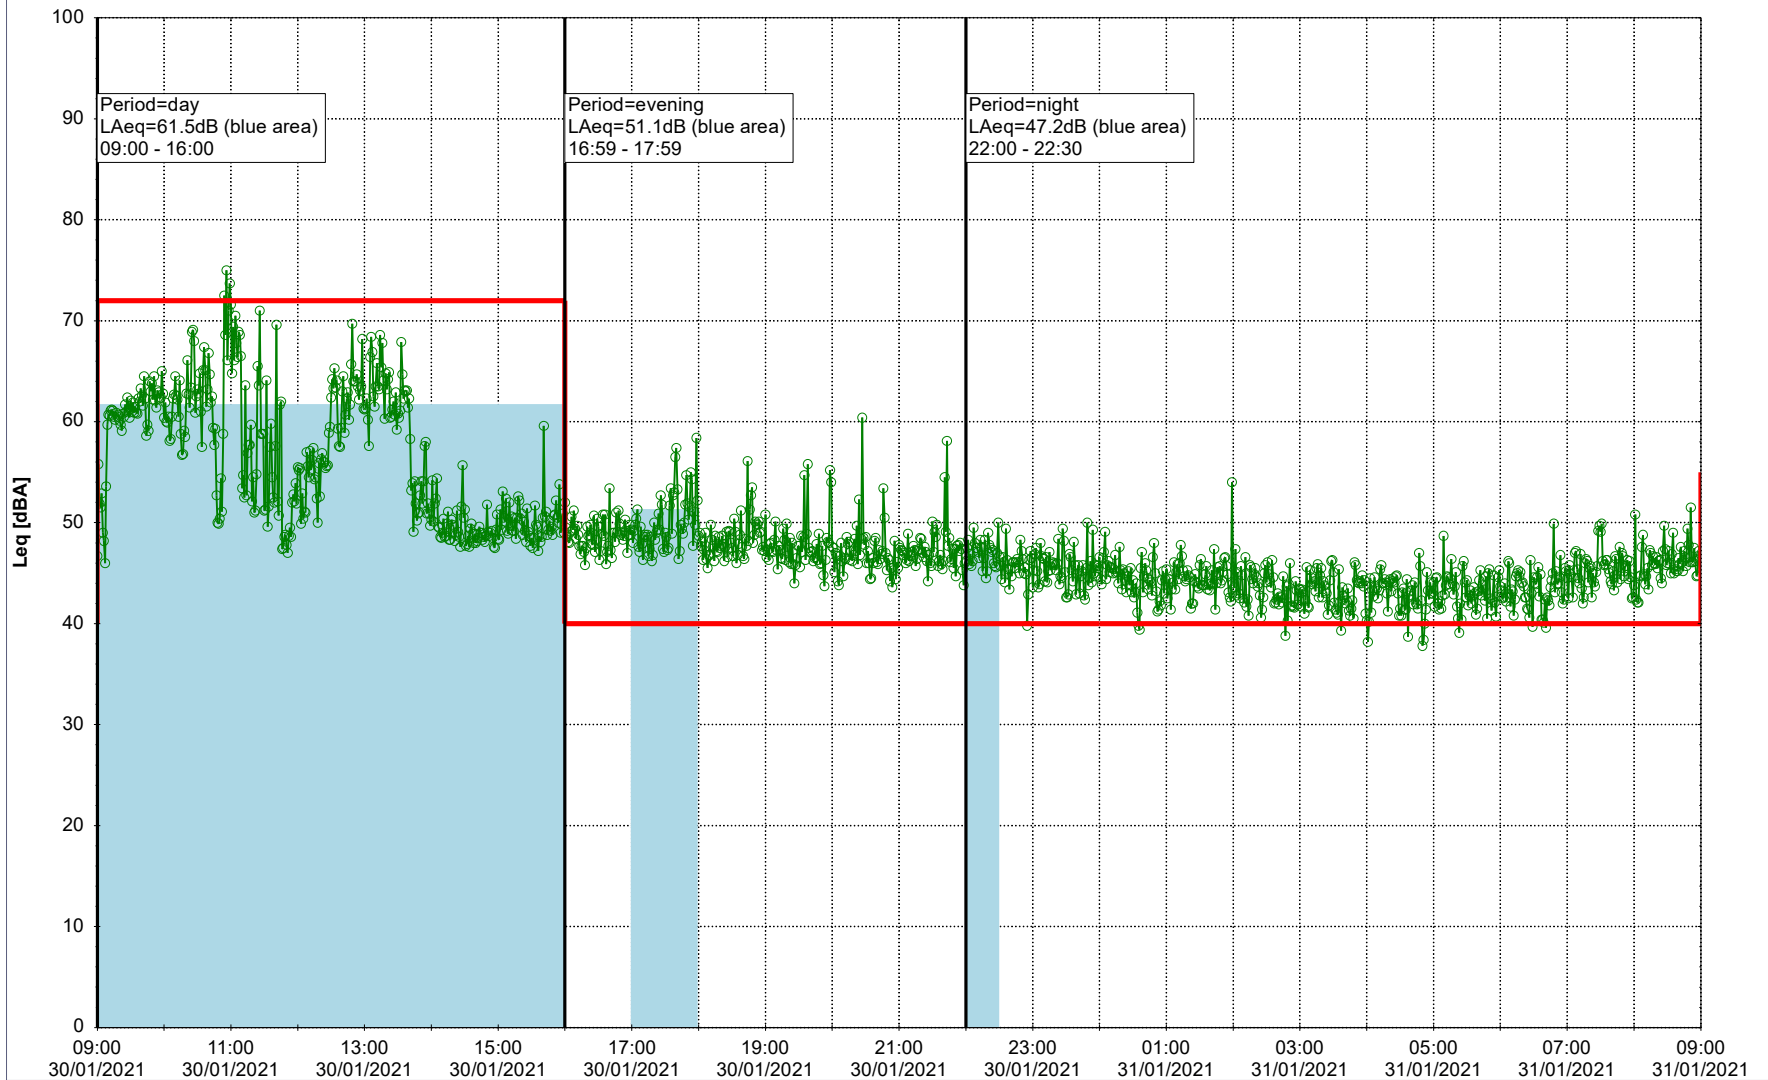

Noise Time Related Diagram

29/01/2021
30/01/2021

○○○○ MOP_NS01

Project: Kronos Sydhavnen
Construction: Mozarts Plads
Location: N-V

Plan View

Remarks

...

Noise Time Related Diagram

30/01/2021
31/01/2021

○○○○ MOP_NS01

Project: Kronos Sydhavnen
Construction: Mozarts Plads
Location: N-V

31/01/2021
01/02/2021

Plan View

Remarks

...

Noise Time Related Diagram