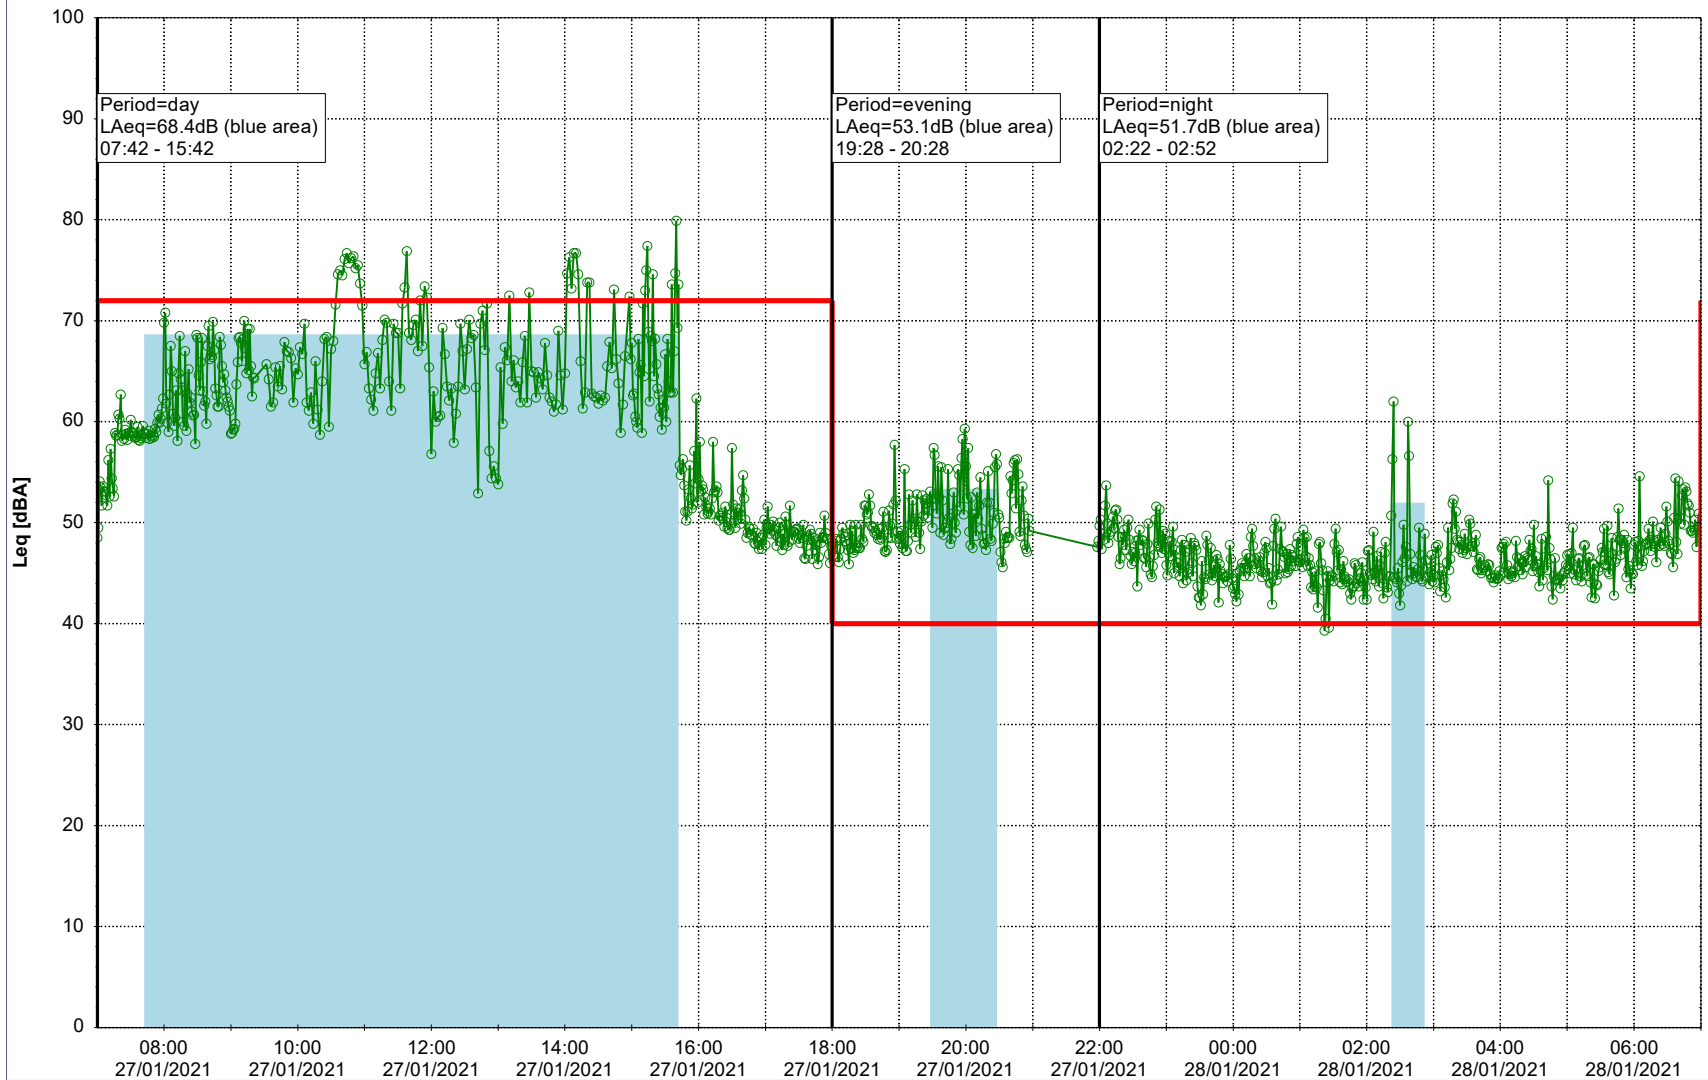

Plan View

Remarks

- Tegholmen

Noise Time Related Diagram

○○○ MOP_NS01

Project: Kronos Sydhavnen
Construction: Mozarts Plads
Location: N-V

Plan View

Remarks

Noise Time Related Diagram

29/01/2021
30/01/2021

○○○○ MOP_NS01

Project: Kronos Sydhavnen
Construction: Mozarts Plads
Location: N-V

Plan View

Remarks

...

Noise Time Related Diagram