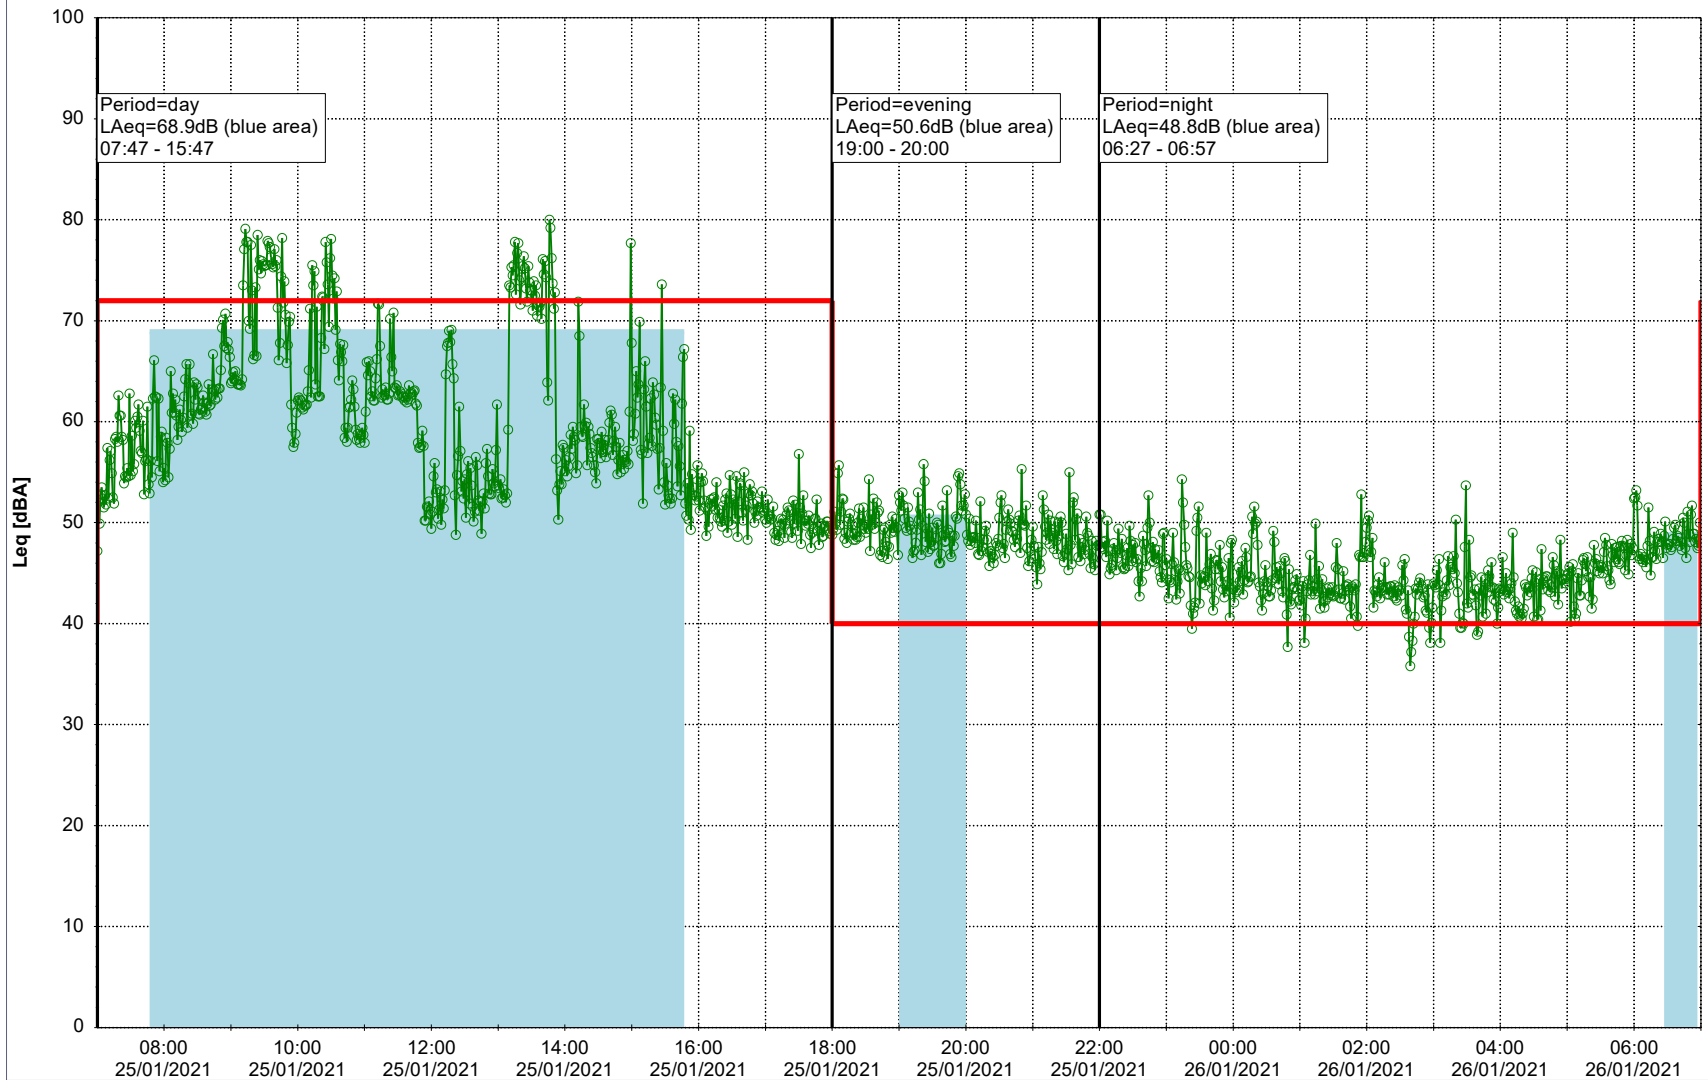

Project: Kronos Sydhavnen
Construction: Mozarts Plads
Location: N-V

25/01/2021
26/01/2021

Plan View

Remarks

...

Noise Time Related Diagram

○○○○ MOP_NS01

Project: Kronos Sydhavnen
Construction: Mozarts Plads
Location: N-V

26/01/2021
27/01/2021

Plan View

Remarks

...

Noise Time Related Diagram

○○○○ MOP_NS01

Project: Kronos Sydhavnen
Construction: Mozarts Plads
Location: N-V

27/01/2021
28/01/2021

Plan View

Remarks

- Tegholmen

Noise Time Related Diagram

○○○ MOP_NS01

Project: Kronos Sydhavnen
Construction: Mozarts Plads
Location: N-V

Plan View

Remarks