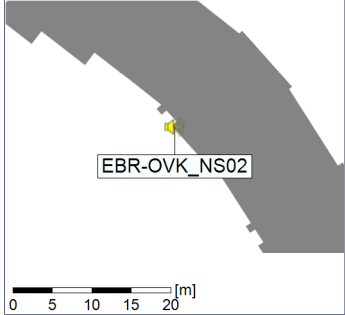

Project: Kronos Sydhavnen
Construction: Enghave Brygge
Location: N-V

Plan View