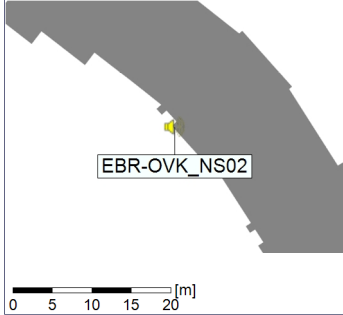

### Noise Time Related Diagram

22/10/2022  
23/10/2022

○○○○ EBR-OVK\_NS02

Project: Kronos Sydhavnen  
Construction: Enghave Brygge  
Location: N-V

Plan View

EBR-OVK\_NS02

Remarks

...