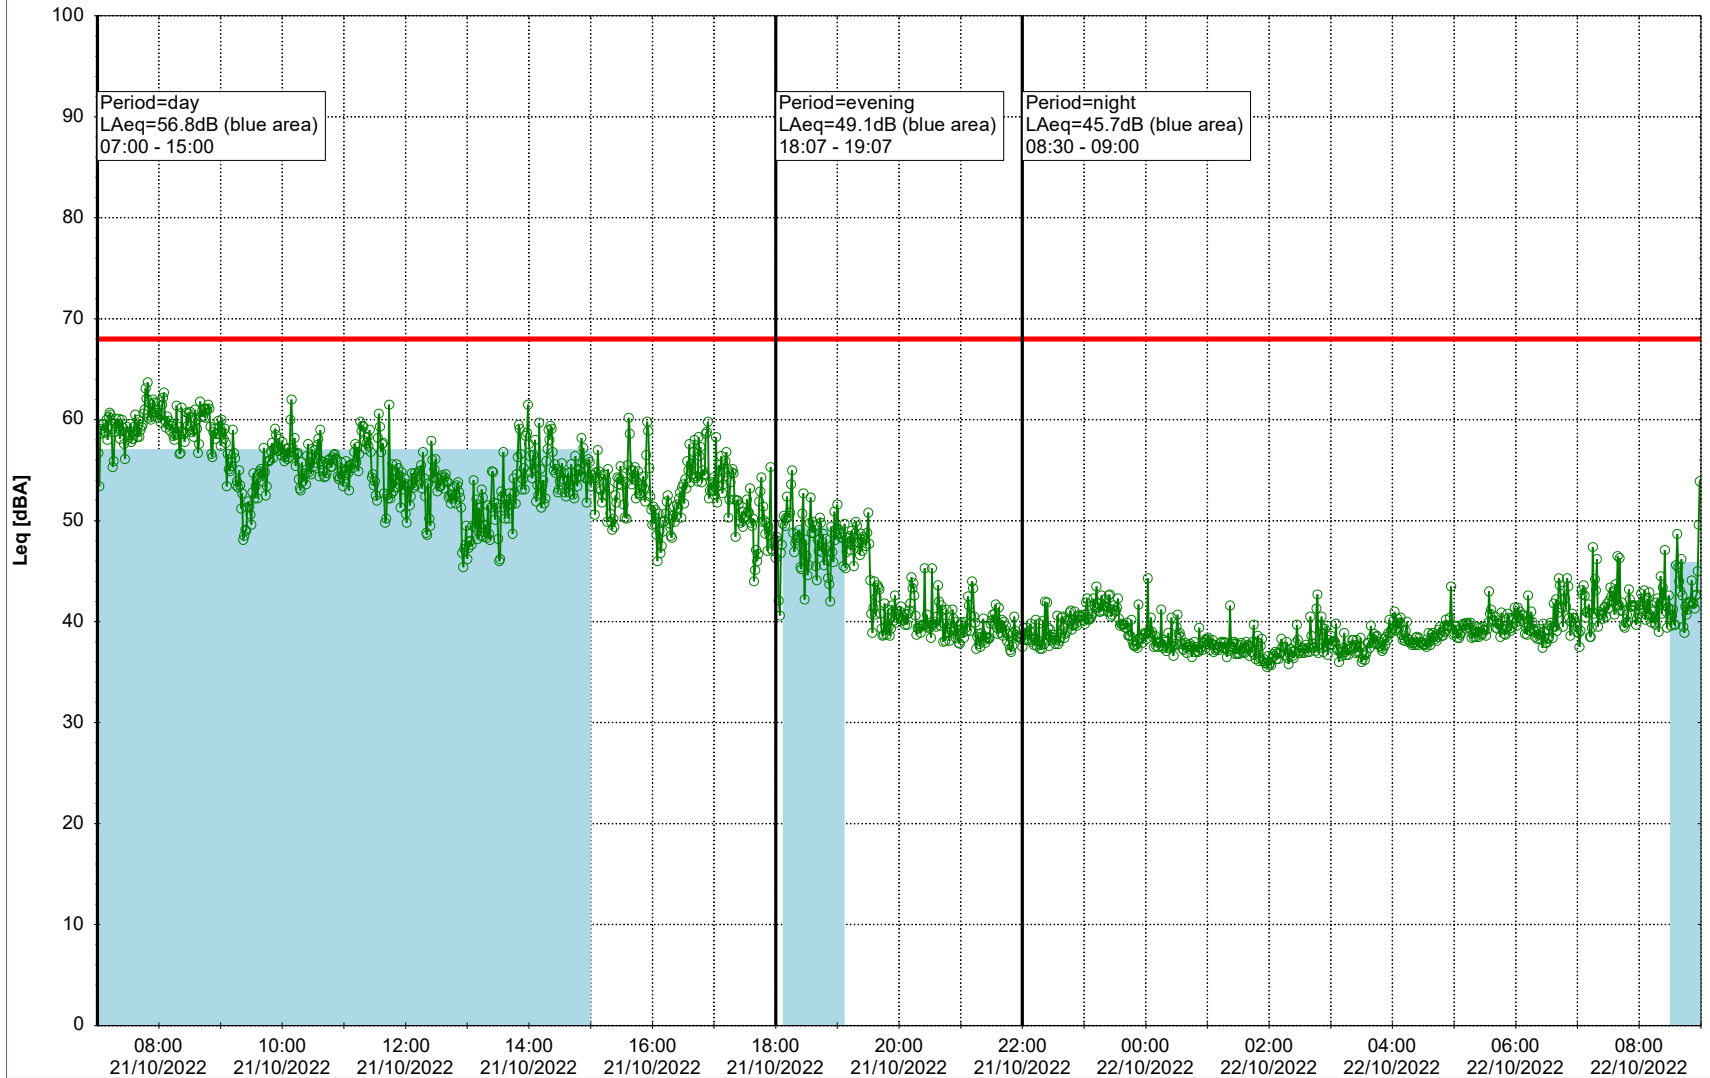

### Noise Time Related Diagram

19/10/2022  
20/10/2022

○○○○ EBR-OVK\_NS02

**Project:** Kronos Sydhavnen  
**Construction:** Enghave Brygge  
**Location:** N-V

Plan View

EBR-OVK\_NS02

Remarks

...

### Noise Time Related Diagram

21/10/2022  
22/10/2022

○○○○ EBR-OVK\_NS02

**Project:** Kronos Sydhavnen  
**Construction:** Enghave Brygge  
**Location:** N-V

Plan View

EBR-OVK\_NS02

Remarks

...

### Noise Time Related Diagram

22/10/2022  
23/10/2022

○○○○ EBR-OVK\_NS02

Project: Kronos Sydhavnen  
Construction: Enghave Brygge  
Location: N-V

Plan View

EBR-OVK\_NS02

Remarks

...