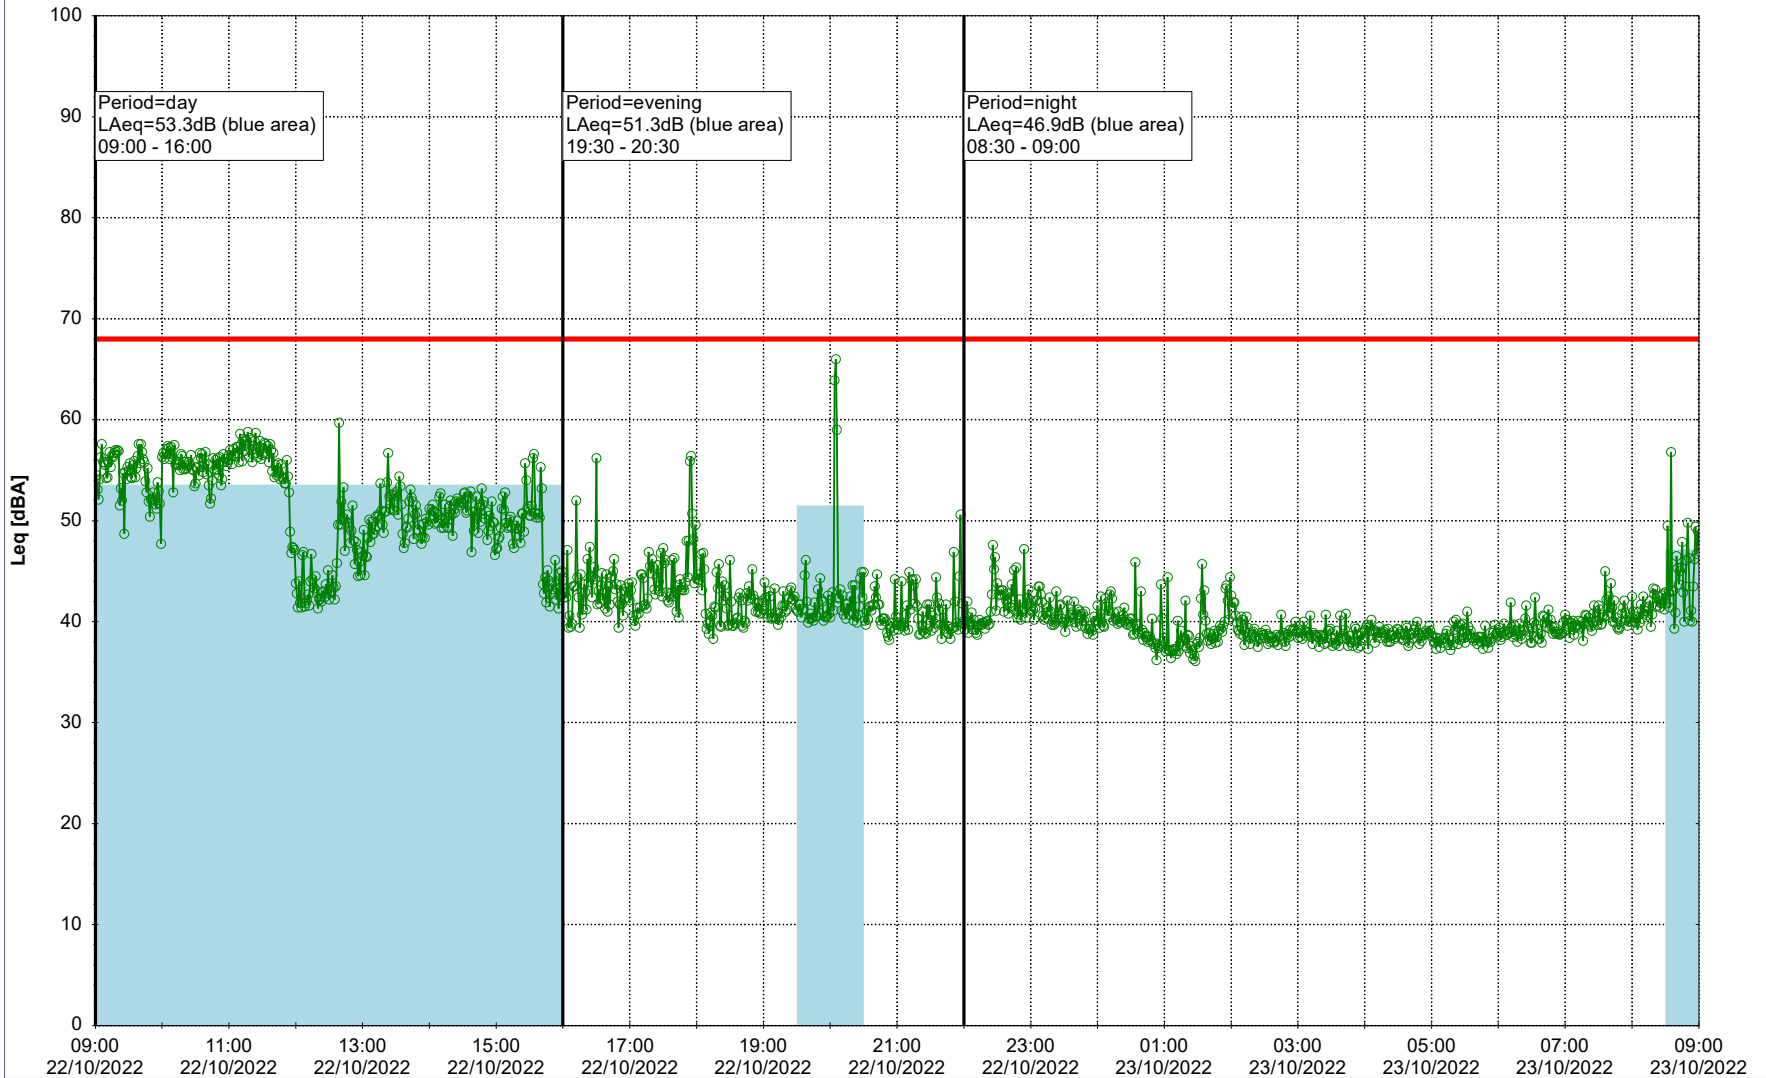

### Noise Time Related Diagram

21/10/2022  
22/10/2022

○○○○ EBR-OVK\_NS02

**Project:** Kronos Sydhavnen  
**Construction:** Enghave Brygge  
**Location:** N-V

Plan View

EBR-OVK\_NS02

Remarks

...

### Noise Time Related Diagram

22/10/2022  
23/10/2022

○○○○ EBR-OVK\_NS02

Project: Kronos Sydhavnen  
Construction: Enghave Brygge  
Location: N-V

Plan View

EBR-OVK\_NS02

Remarks

...