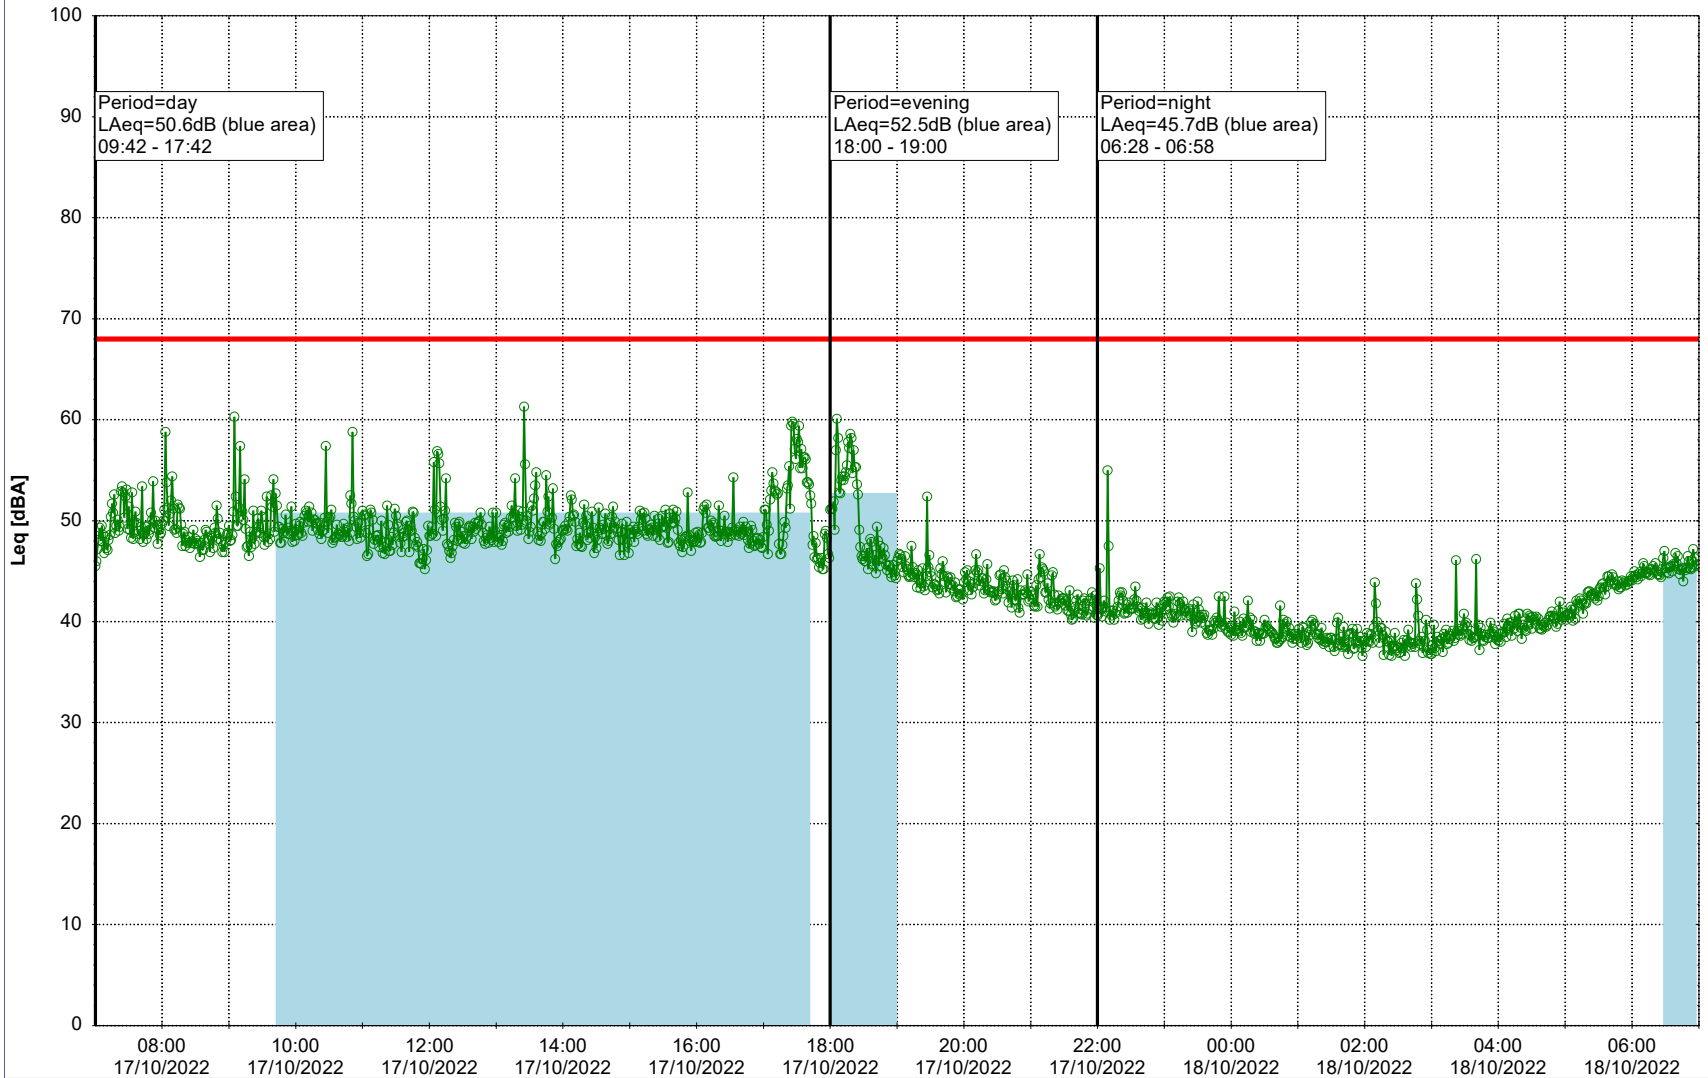

Project: Kronos Sydhavnen  
Construction: Enghave Brygge  
Location: N-V

Plan View

Remarks

...

### Noise Time Related Diagram

17/10/2022  
18/10/2022

○○○○ EBR-OVK\_NS02

**Project:** Kronos Sydhavnen  
**Construction:** Enghave Brygge  
**Location:** N-V

Plan View

Remarks

...

### Noise Time Related Diagram

18/10/2022  
19/10/2022

○○○ EBR-OVK\_NS02

**Project:** Kronos Sydhavnen  
**Construction:** Enghave Brygge  
**Location:** N-V

Plan View

Remarks

...