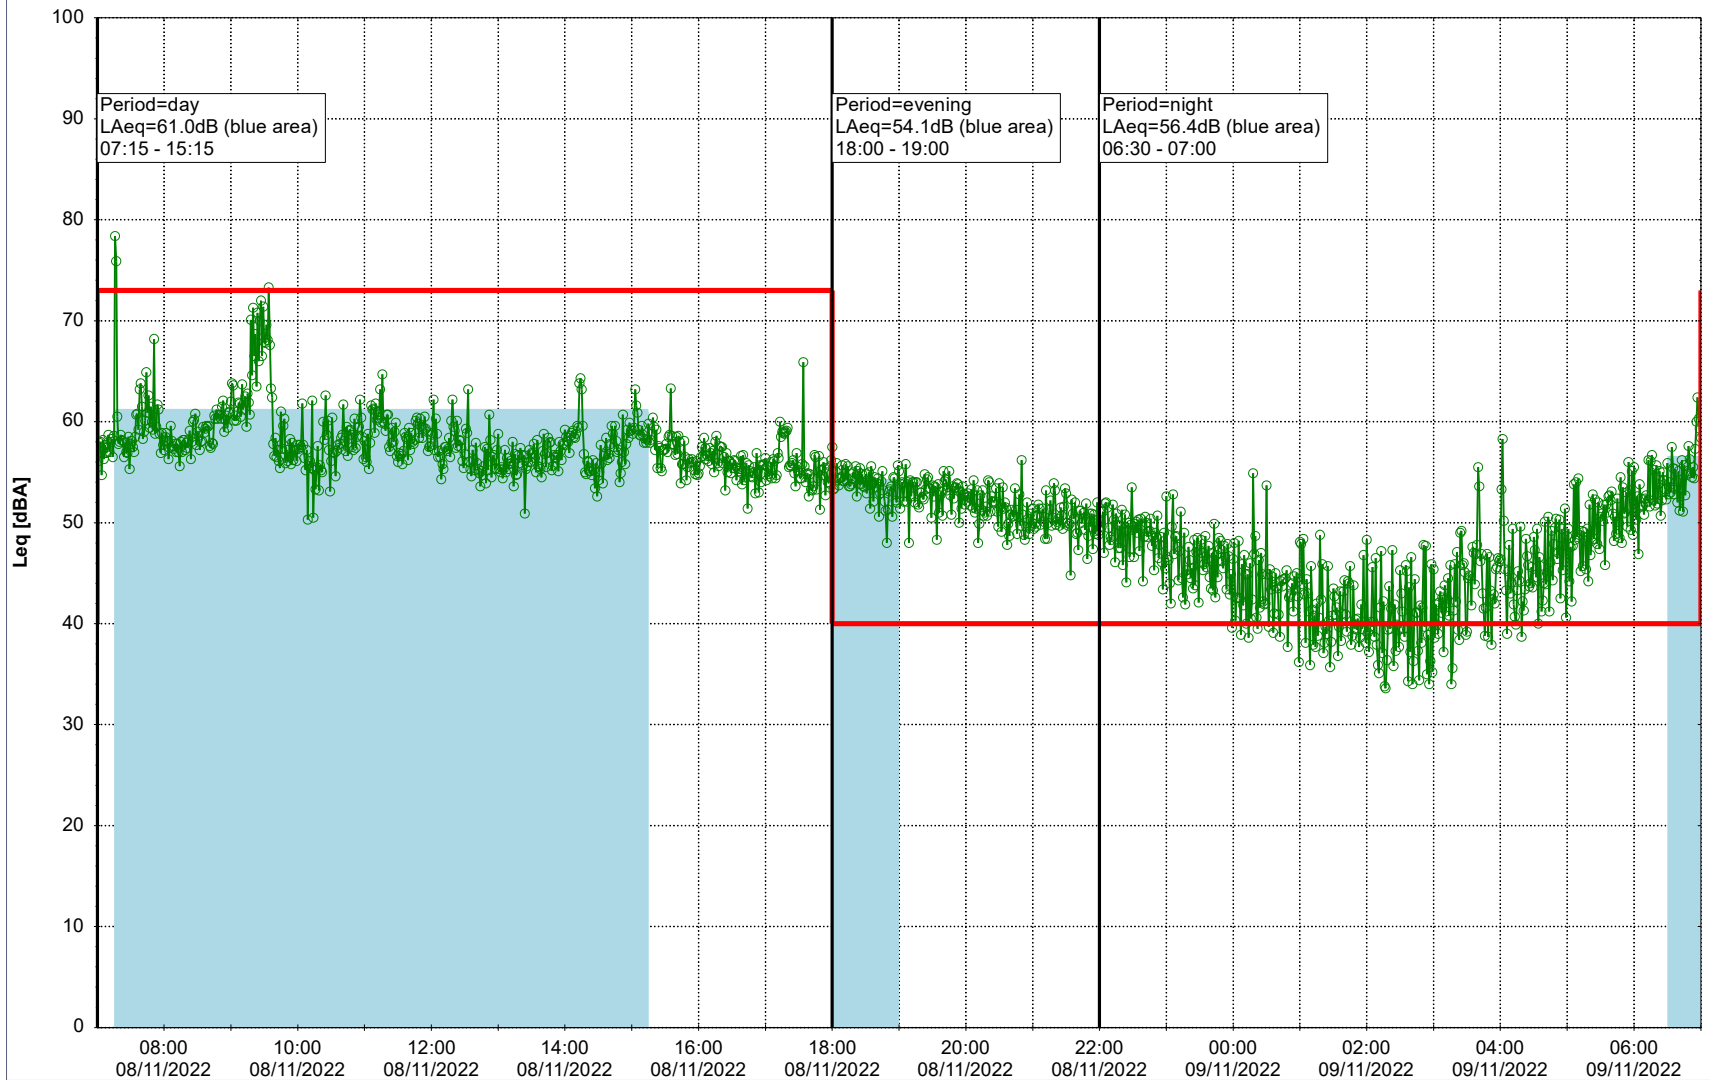

Plan View

Remarks

...

Noise Time Related Diagram

08/11/2022
09/11/2022

○ ○ ○ ○ HOL_NS01

Project: Kronos Sydhavnen
Construction: Havneholmen
Location: N-V

Plan View

Remarks

...

Noise Time Related Diagram

09/11/2022
10/11/2022

○ ○ ○ ○ HOL_NS01

Project: Kronos Sydhavnen
Construction: Havneholmen
Location: N-V

Plan View

Remarks