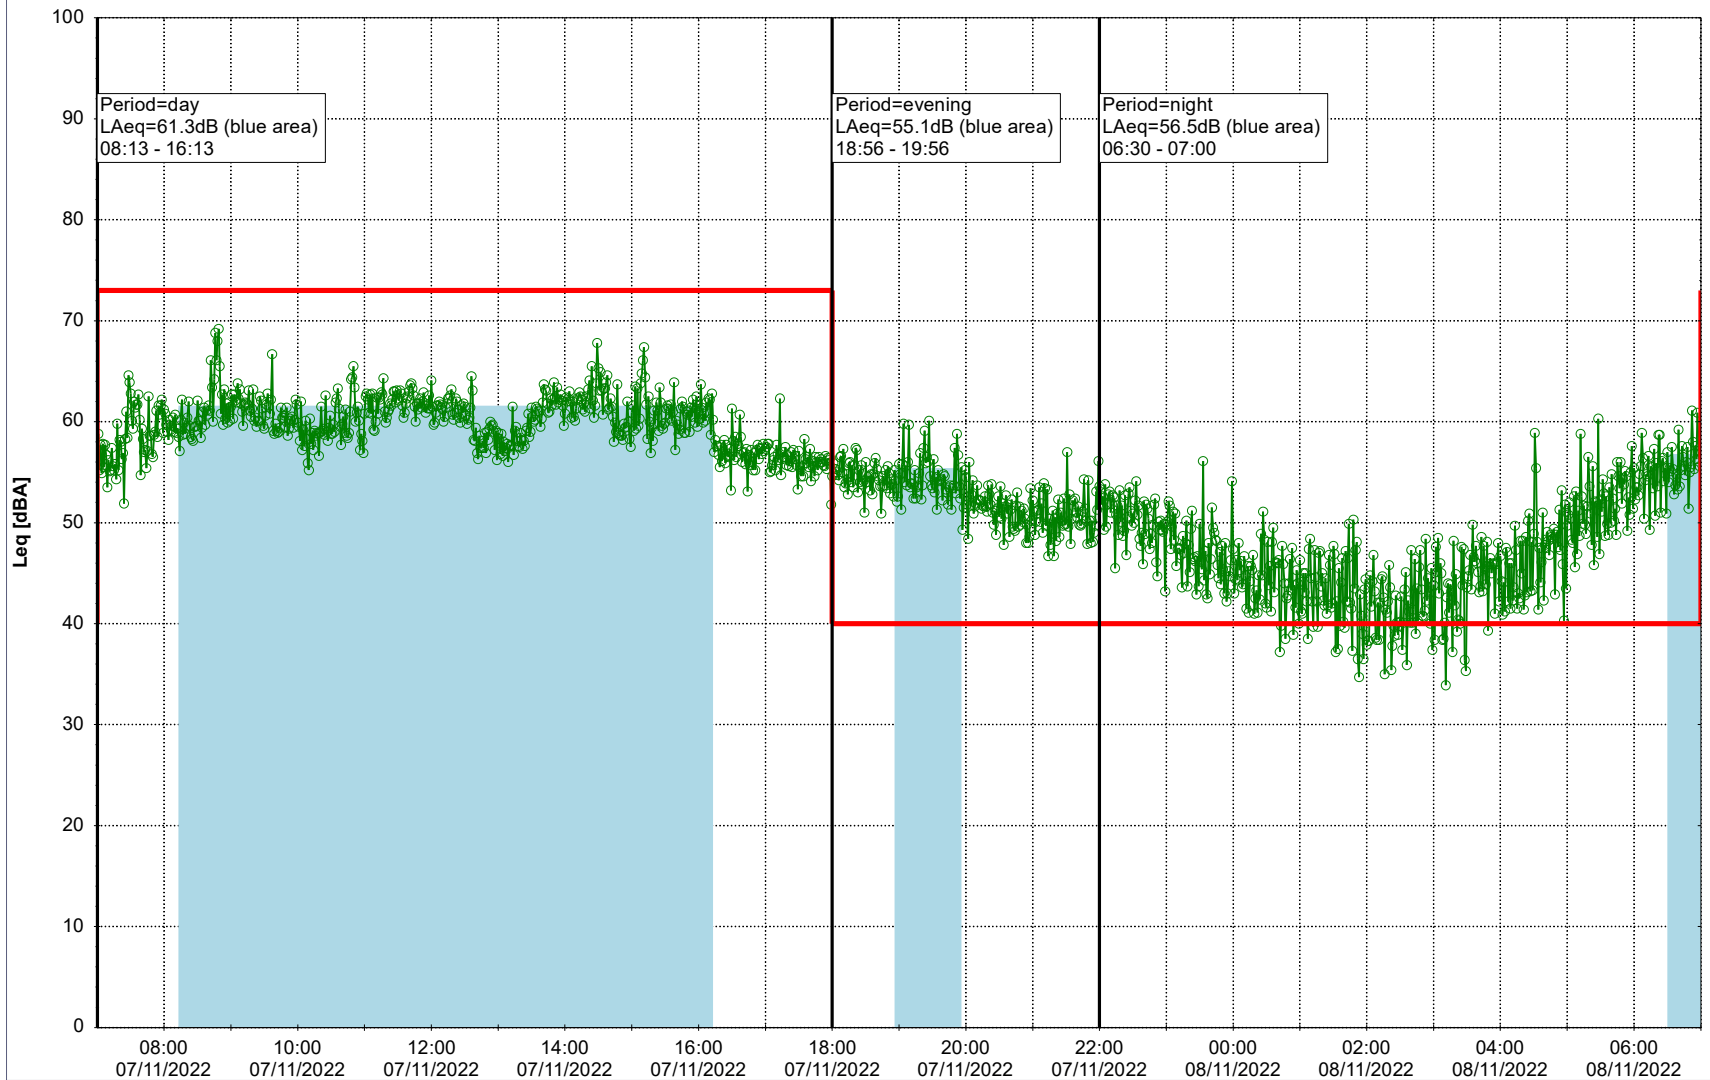

Project: Kronos Sydhavnen
Construction: Havneholmen
Location: N-V

Plan View

Remarks

...

Noise Time Related Diagram

07/11/2022
08/11/2022

○○○ HOL_NS01

Project: Kronos Sydhavnen
Construction: Havneholmen
Location: N-V

Plan View

Remarks

...

Noise Time Related Diagram

08/11/2022
09/11/2022

○ ○ ○ ○ HOL_NS01

Project: Kronos Sydhavnen
Construction: Havneholmen
Location: N-V

Plan View

Remarks

...

Noise Time Related Diagram

09/11/2022
10/11/2022

○ ○ ○ ○ HOL_NS01

Project: Kronos Sydhavnen
Construction: Havneholmen
Location: N-V

Plan View

Remarks

Noise Time Related Diagram

11/11/2022
12/11/2022

○ ○ ○ ○ HOL_NS01

Project: Kronos Sydhavnen
Construction: Havneholmen
Location: N-V

Plan View

Remarks

...

Noise Time Related Diagram