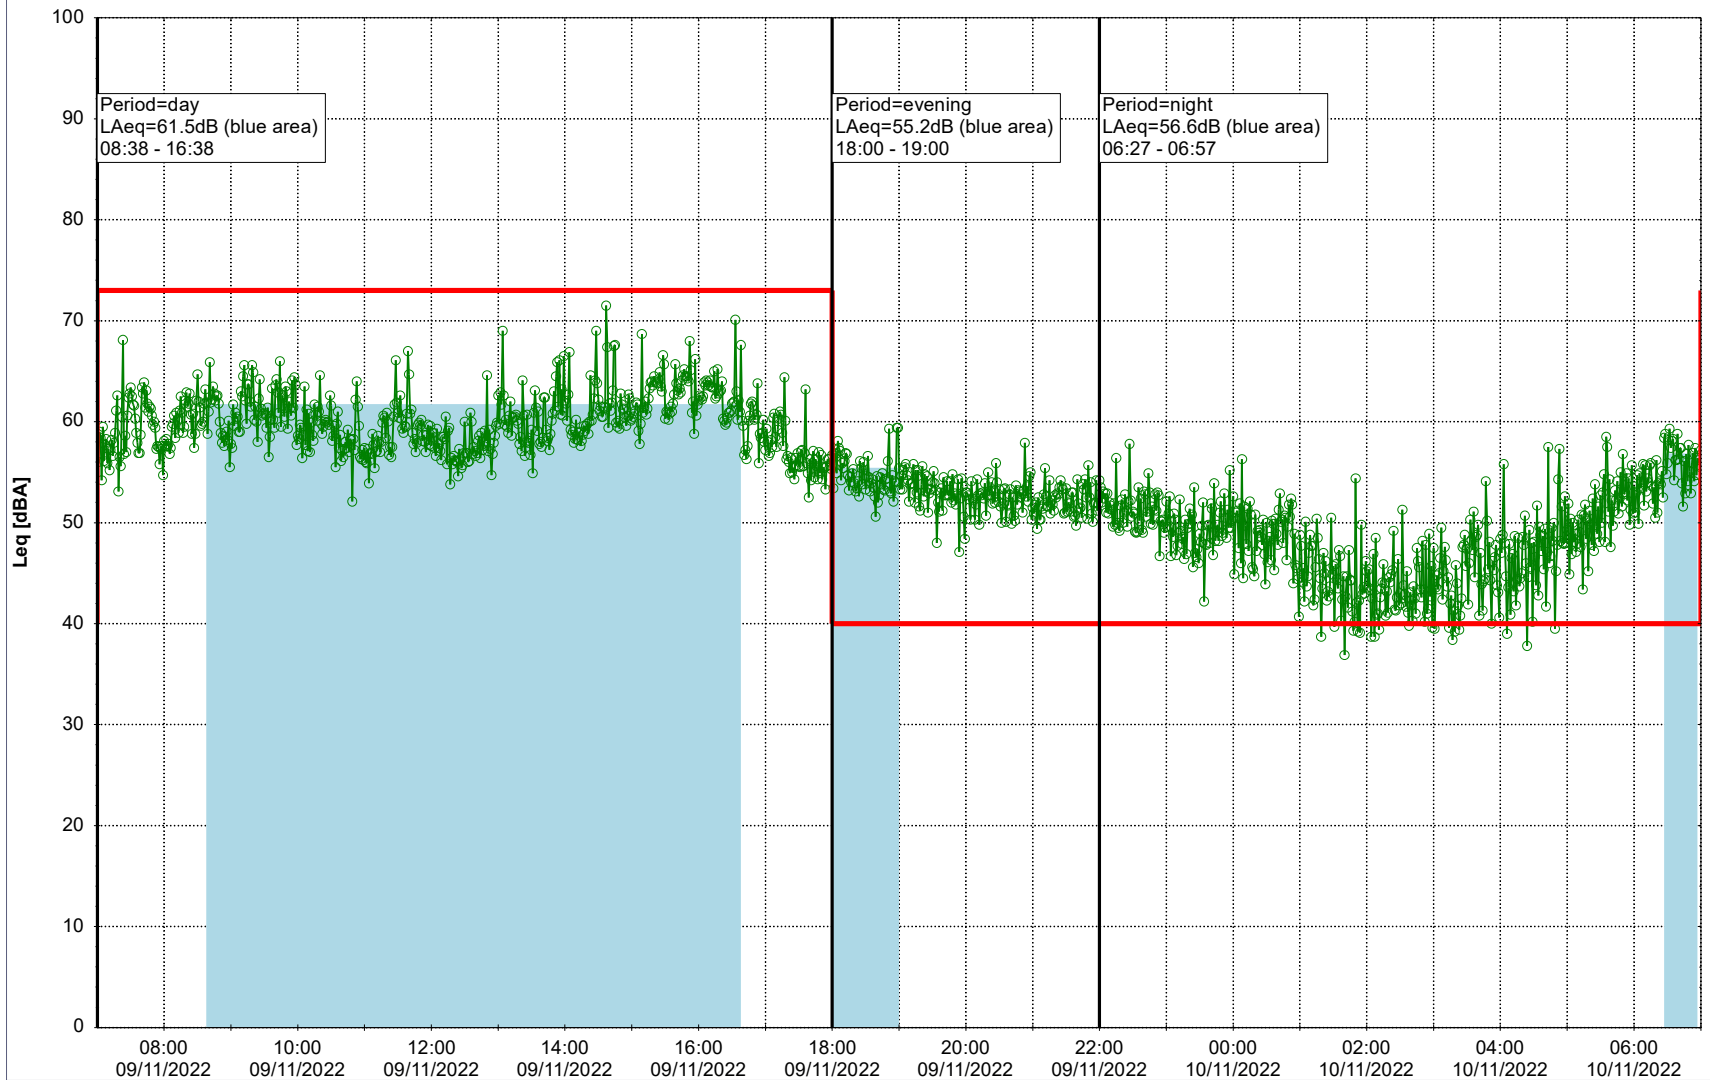

Plan View

Remarks

...

Noise Time Related Diagram

08/11/2022
09/11/2022

○ ○ ○ ○ HOL_NS01

Project: Kronos Sydhavnen
Construction: Havneholmen
Location: N-V

Plan View

Remarks

...

Noise Time Related Diagram

09/11/2022
10/11/2022

○ ○ ○ ○ HOL_NS01

Project: Kronos Sydhavnen
Construction: Havneholmen
Location: N-V

Plan View

Remarks

...

Noise Time Related Diagram

10/11/2022
11/11/2022

○ ○ ○ ○ HOL_NS01

Project: Kronos Sydhavnen
Construction: Havneholmen
Location: N-V

Plan View

Remarks

...