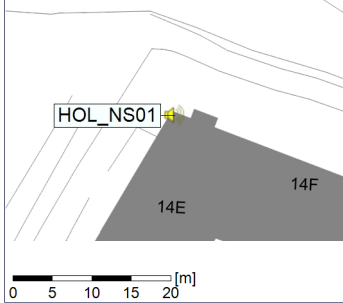

Plan View

Remarks

...

Noise Time Related Diagram

08/11/2022
09/11/2022

○ ○ ○ ○ HOL_NS01

Project: Kronos Sydhavnen
Construction: Havneholmen
Location: N-V

Plan View