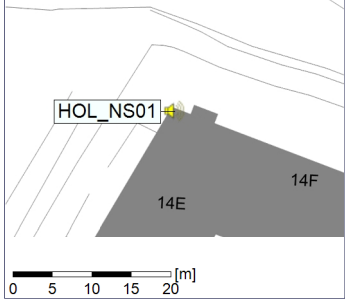

Noise Time Related Diagram

11/11/2022
12/11/2022

○ ○ ○ ○ HOL_NS01

Project: Kronos Sydhavnen
Construction: Havneholmen
Location: N-V

Plan View

Remarks

...

Noise Time Related Diagram