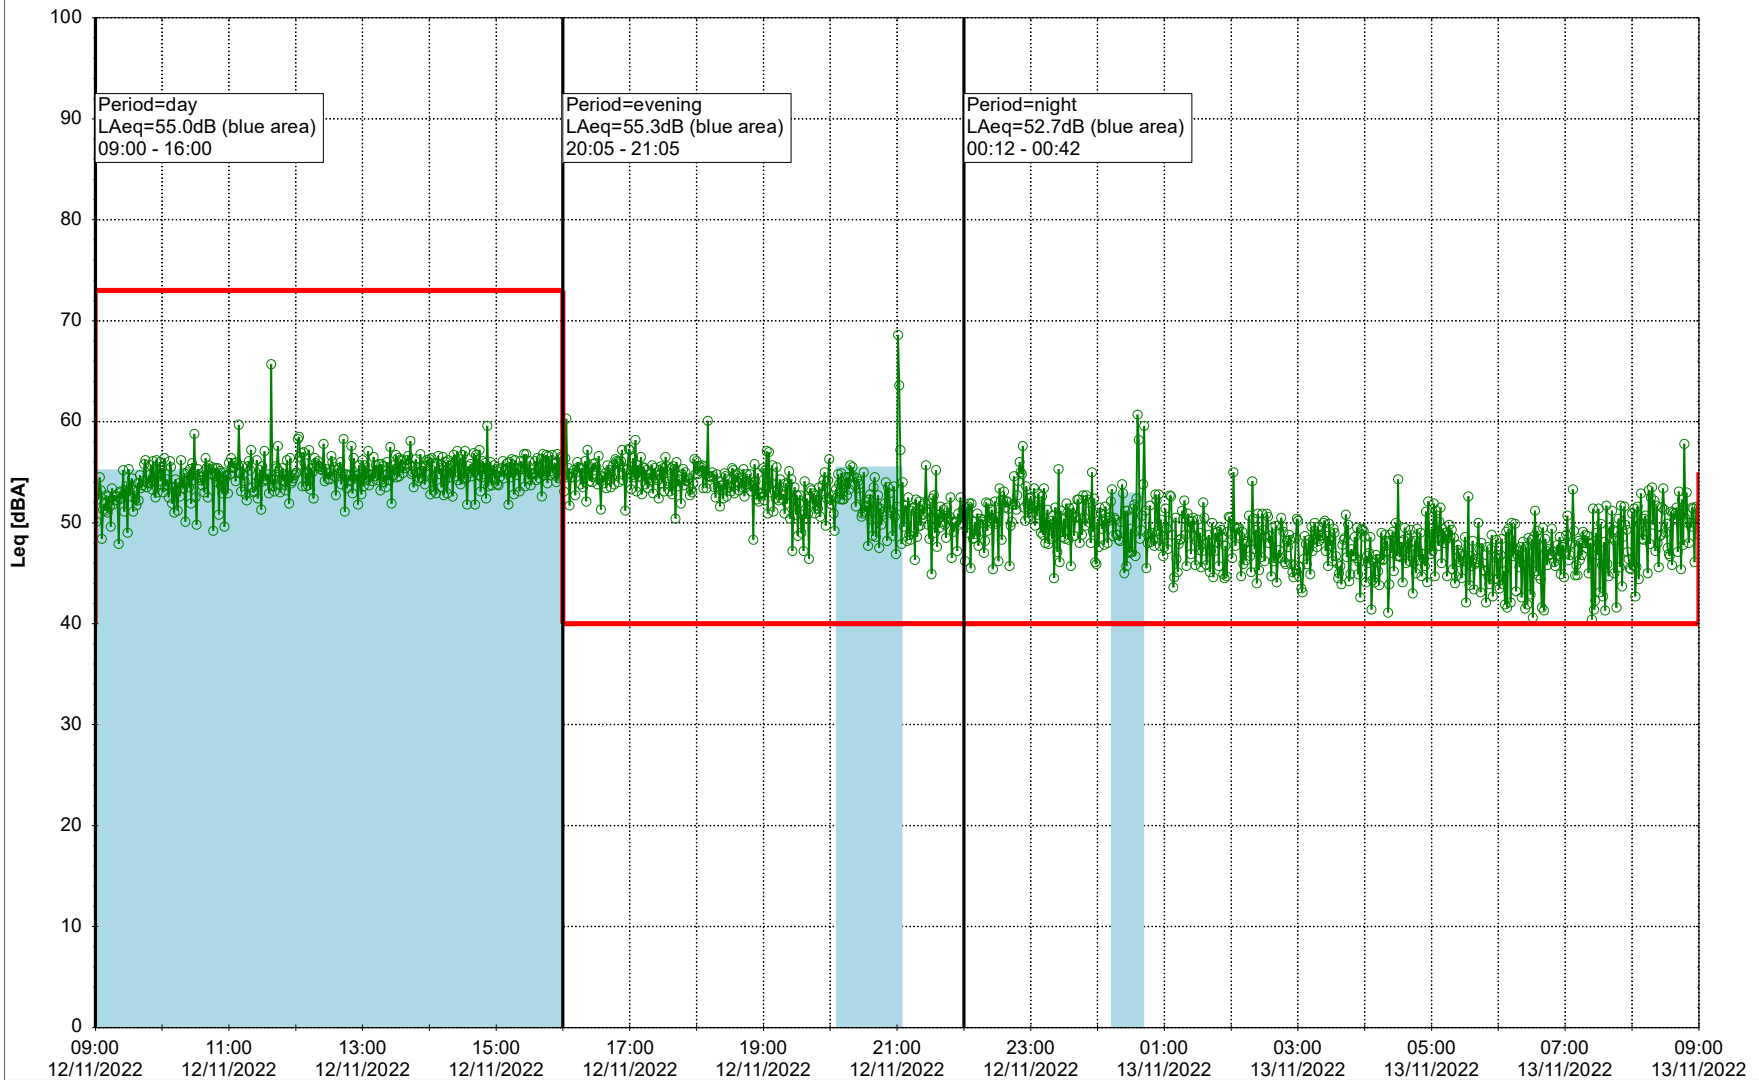

Noise Time Related Diagram

11/11/2022
12/11/2022

○ ○ ○ ○ HOL_NS01

Project: Kronos Sydhavnen
Construction: Havneholmen
Location: N-V

Plan View

Remarks

...

Noise Time Related Diagram

12/11/2022
13/11/2022

○ ○ ○ ○ HOL_NS01

Project: Kronos Sydhavnen
Construction: Havneholmen
Location: N-V

Plan View

Remarks

...

Noise Time Related Diagram

13/11/2022
14/11/2022