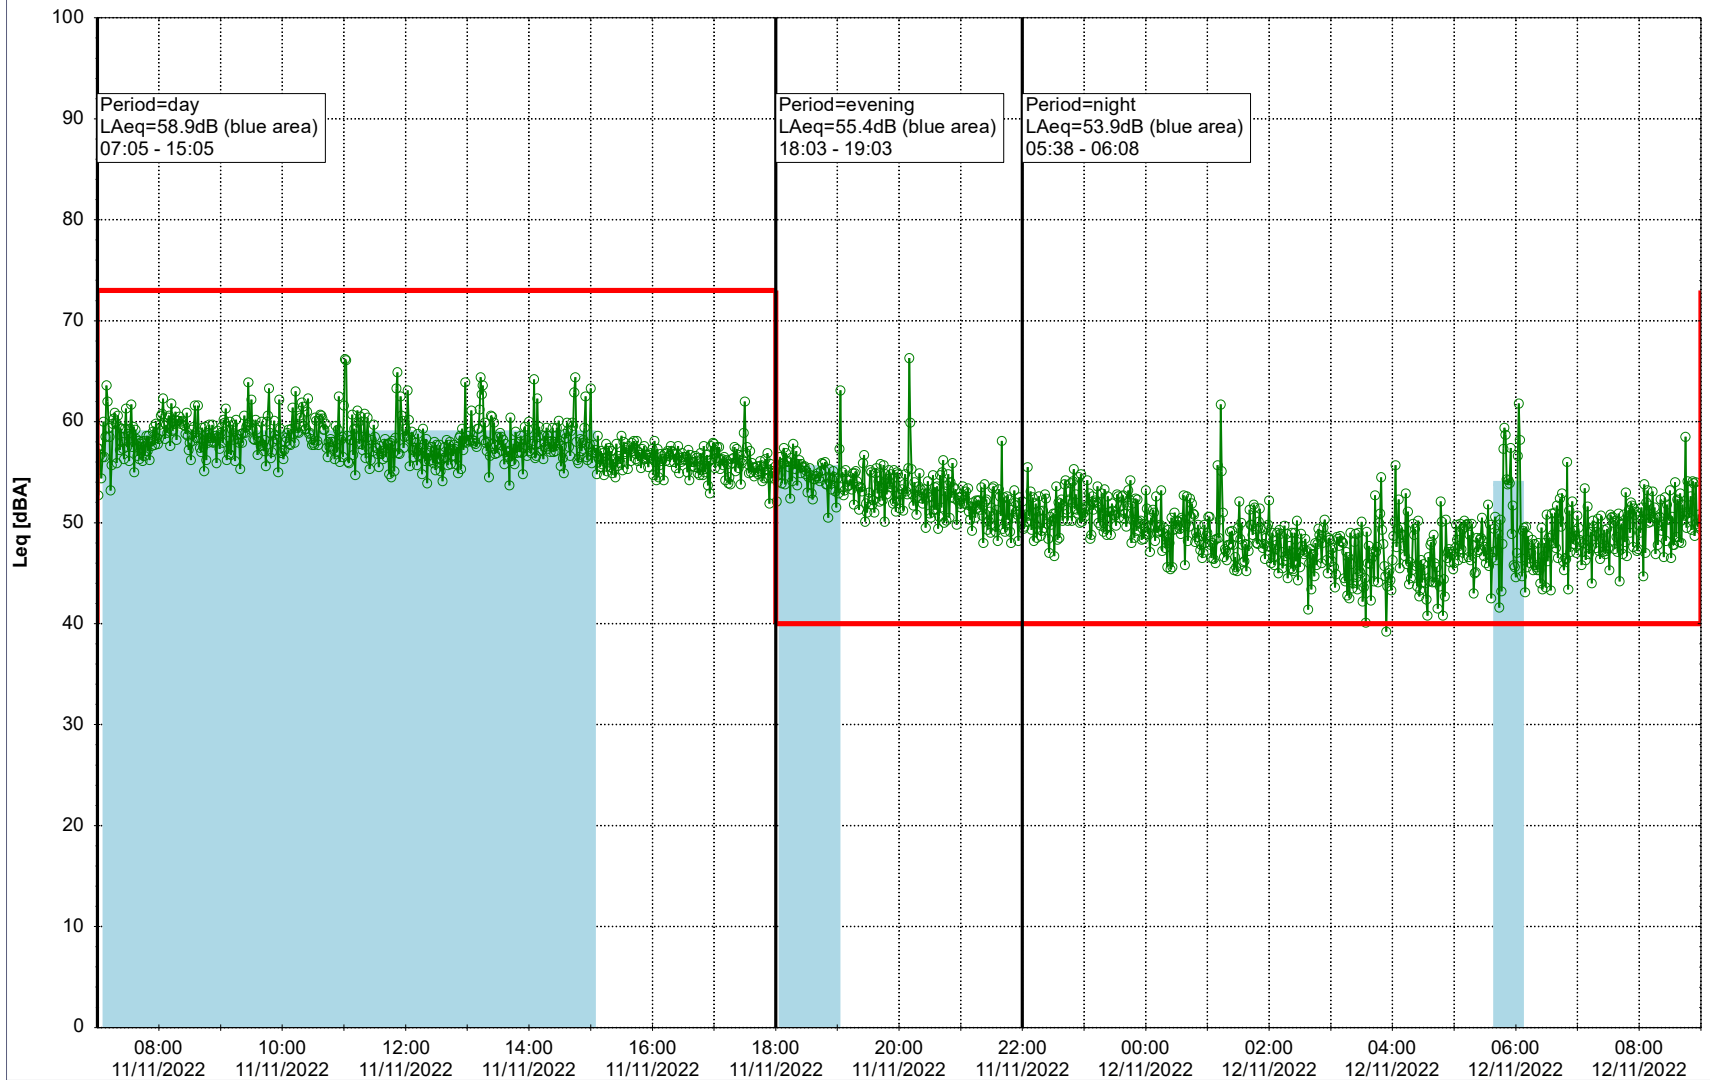

...

Noise Time Related Diagram

10/11/2022
11/11/2022

○ ○ ○ ○ HOL_NS01

Project: Kronos Sydhavnen
Construction: Havneholmen
Location: N-V

Plan View

Remarks

...

Noise Time Related Diagram

11/11/2022
12/11/2022

○ ○ ○ ○ HOL_NS01

Project: Kronos Sydhavnen
Construction: Havneholmen
Location: N-V

Plan View

Remarks

...

Noise Time Related Diagram