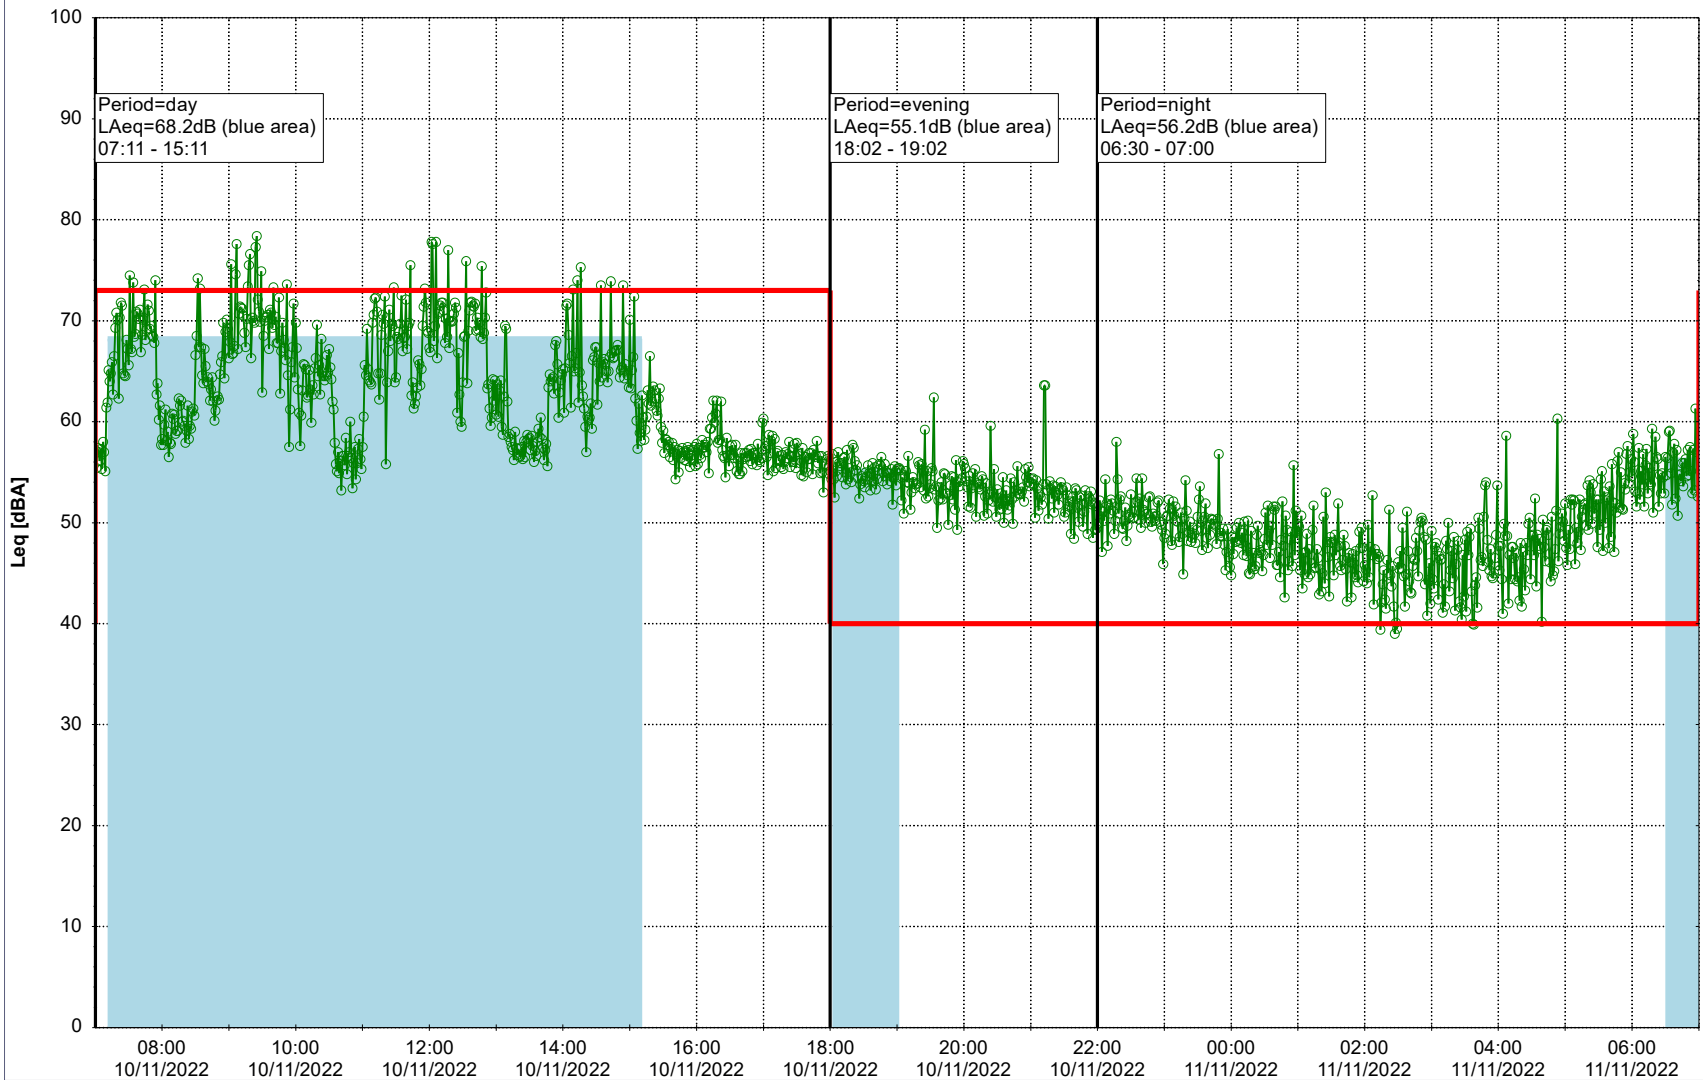

Remarks

...

Noise Time Related Diagram

09/11/2022
10/11/2022

○ ○ ○ ○ HOL_NS01

Project: Kronos Sydhavnen
Construction: Havneholmen
Location: N-V

Plan View

Remarks

...

Noise Time Related Diagram

10/11/2022
11/11/2022

○ ○ ○ ○ HOL_NS01

Project: Kronos Sydhavnen
Construction: Havneholmen
Location: N-V

Plan View

Remarks

...

Noise Time Related Diagram

11/11/2022
12/11/2022

○ ○ ○ ○ HOL_NS01

Project: Kronos Sydhavnen
Construction: Havneholmen
Location: N-V

Plan View

Remarks

...

Noise Time Related Diagram