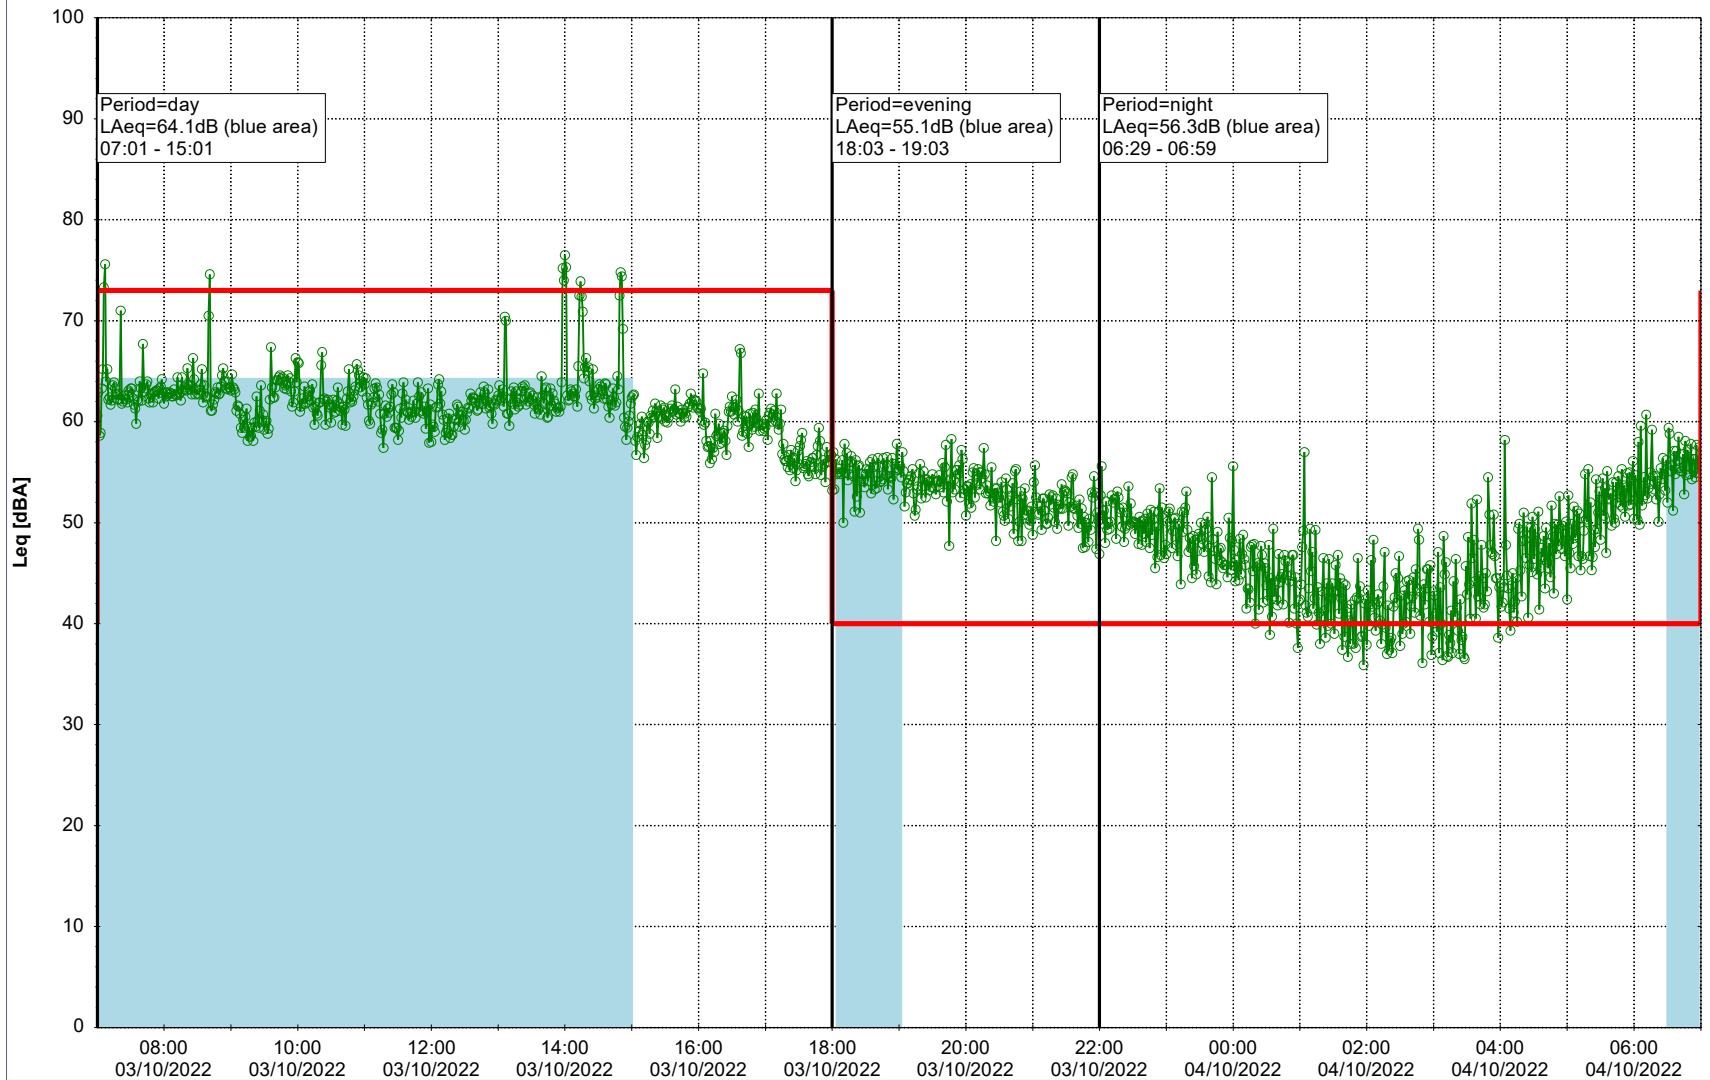

Project: Kronos Sydhavnen
Construction: Havneholmen
Location: N-V

Plan View

Remarks

...

Noise Time Related Diagram

03/10/2022
04/10/2022

○ ○ ○ ○ HOL_NS01

Project: Kronos Sydhavnen
Construction: Havneholmen
Location: N-V

Plan View

Remarks

...

Noise Time Related Diagram

04/10/2022
05/10/2022

○ ○ ○ ○ HOL_NS01

Project: Kronos Sydhavnen
Construction: Havneholmen
Location: N-V

Plan View

Remarks

...

Noise Time Related Diagram

05/10/2022
06/10/2022

○ ○ ○ ○ HOL_NS01

Project: Kronos Sydhavnen
Construction: Havneholmen
Location: N-V

Plan View

Remarks

Noise Time Related Diagram

07/10/2022
08/10/2022

○ ○ ○ ○ HOL_NS01

Project: Kronos Sydhavnen
Construction: Havneholmen
Location: N-V

Plan View

Remarks

...

Noise Time Related Diagram