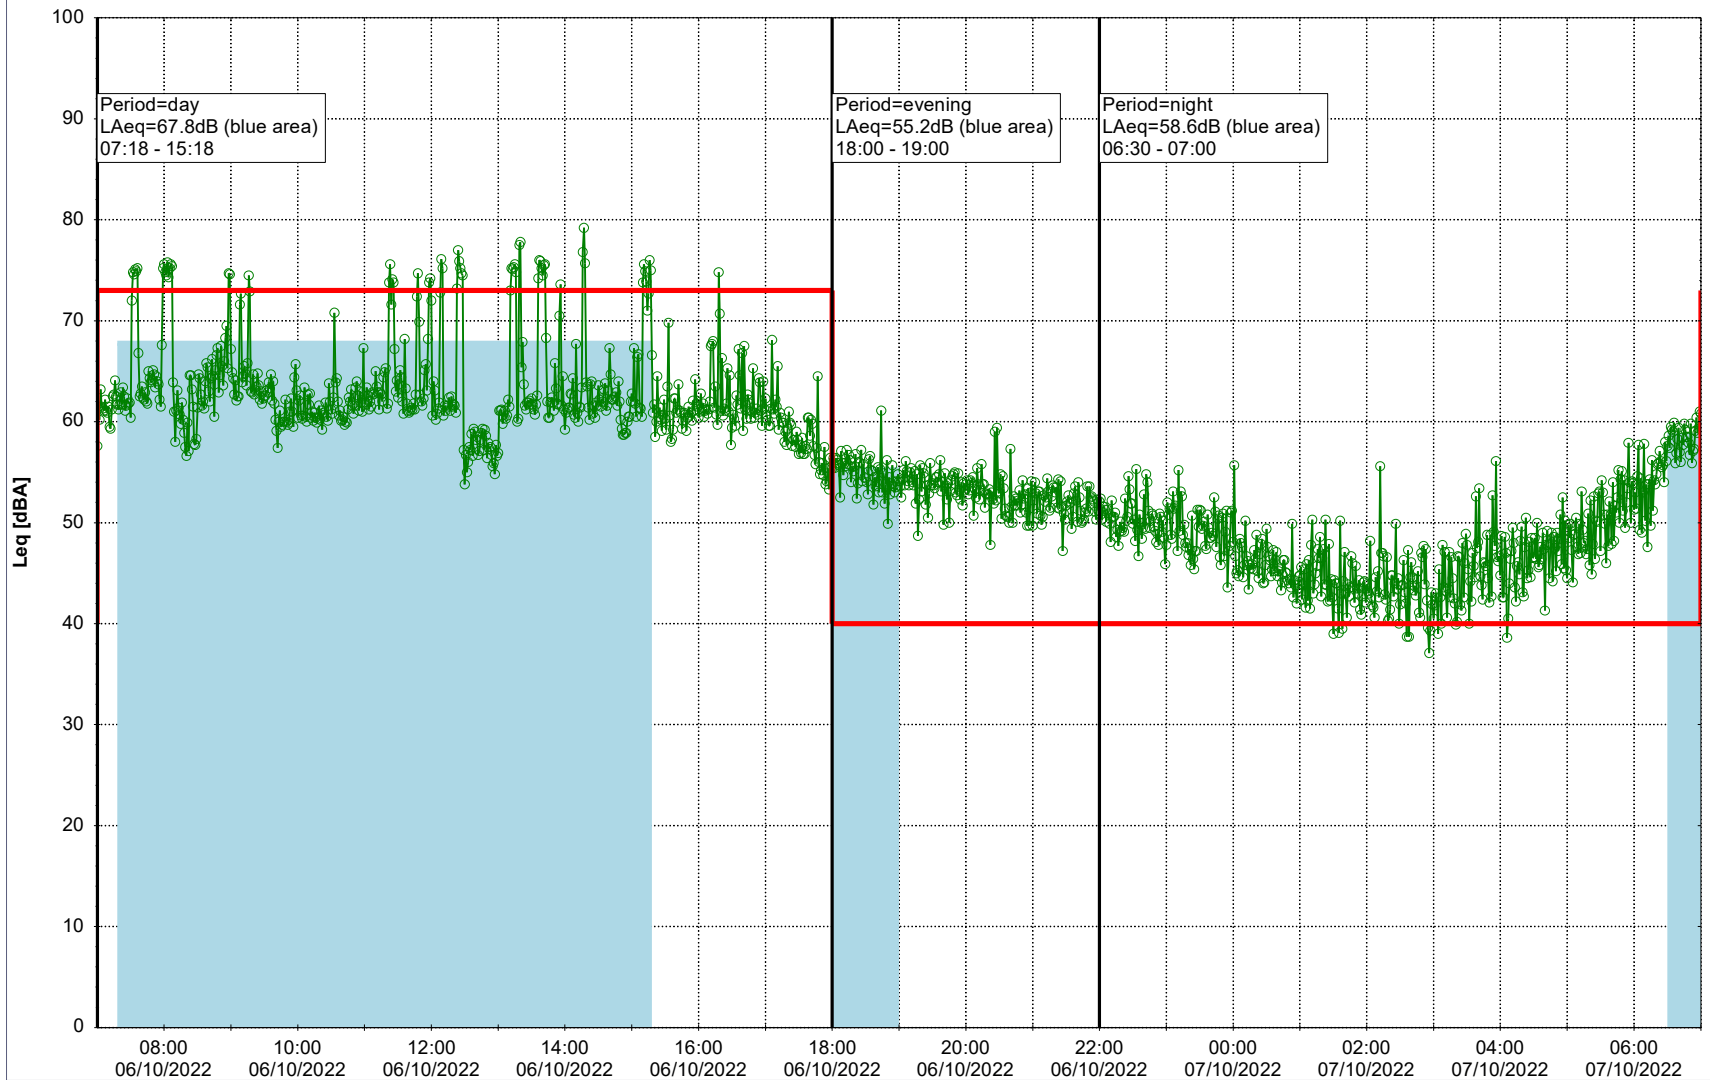

Remarks

...

Noise Time Related Diagram

05/10/2022
06/10/2022

○ ○ ○ ○ HOL_NS01

Project: Kronos Sydhavnen
Construction: Havneholmen
Location: N-V

Plan View

Remarks

...

Noise Time Related Diagram

06/10/2022
07/10/2022

○○○ HOL_NS01

Project: Kronos Sydhavnen
Construction: Havneholmen
Location: N-V

Plan View

Remarks

...

Noise Time Related Diagram

07/10/2022
08/10/2022

○ ○ ○ ○ HOL_NS01

Project: Kronos Sydhavnen
Construction: Havneholmen
Location: N-V

Plan View

Remarks

...

Noise Time Related Diagram