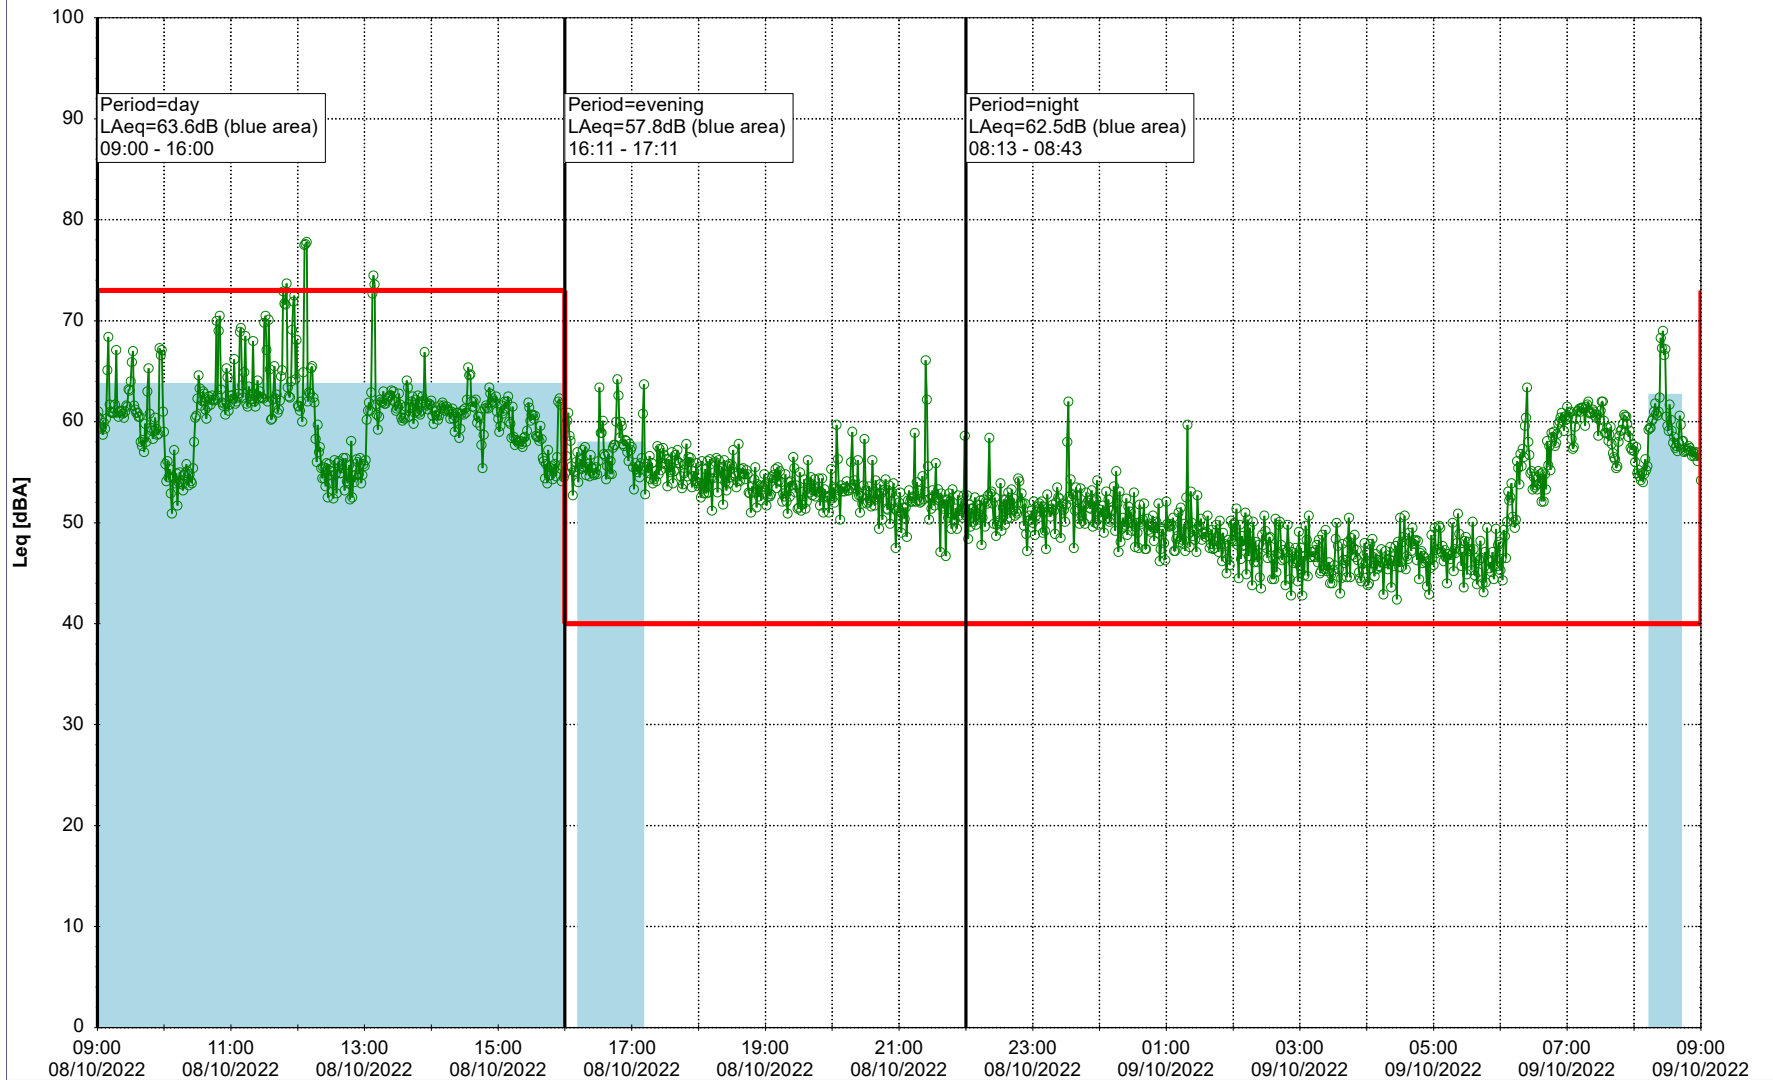

Noise Time Related Diagram

07/10/2022
08/10/2022

○ ○ ○ ○ HOL_NS01

Project: Kronos Sydhavnen
Construction: Havneholmen
Location: N-V

Plan View

Remarks

...

Noise Time Related Diagram

08/10/2022
09/10/2022

○ ○ ○ ○ HOL_NS01

Project: Kronos Sydhavnen
Construction: Havneholmen
Location: N-V

Plan View

Remarks

...

Noise Time Related Diagram

09/10/2022
10/10/2022