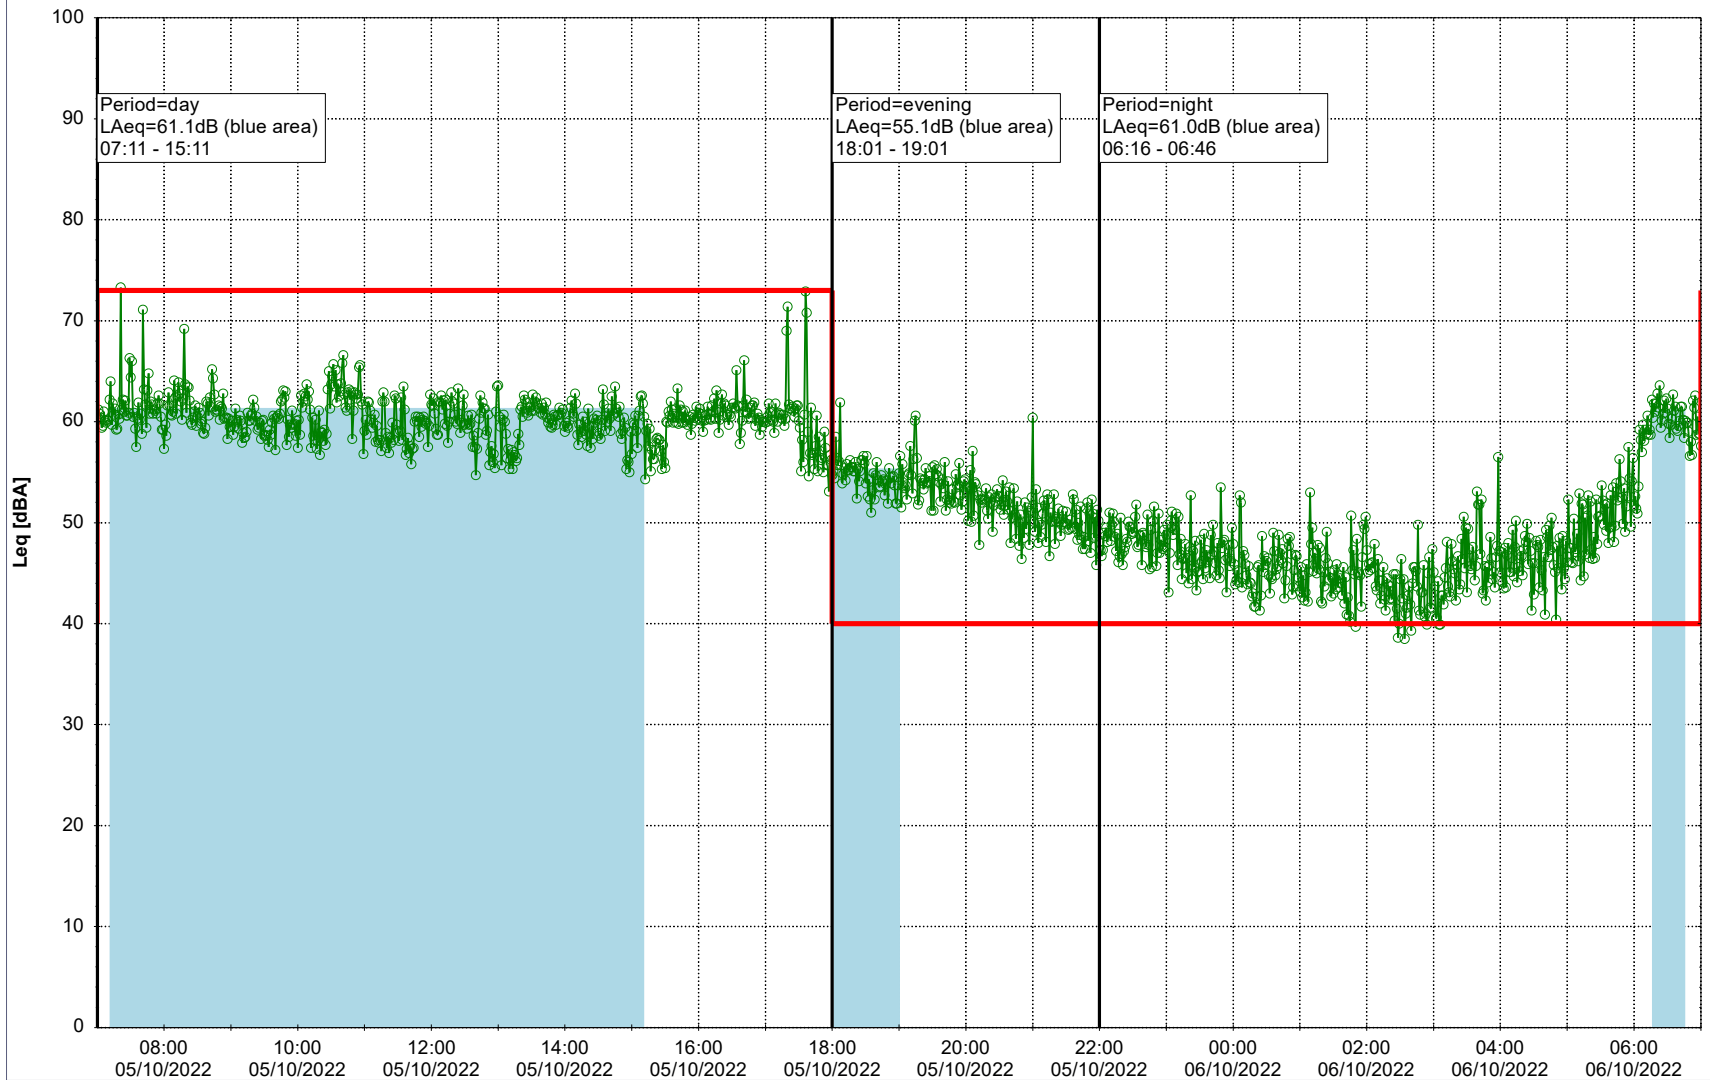

Plan View

Remarks

...

Noise Time Related Diagram

04/10/2022
05/10/2022

○ ○ ○ ○ HOL_NS01

Project: Kronos Sydhavnen
Construction: Havneholmen
Location: N-V

Plan View

Remarks

...

Noise Time Related Diagram

05/10/2022
06/10/2022

○ ○ ○ ○ HOL_NS01

Project: Kronos Sydhavnen
Construction: Havneholmen
Location: N-V

Plan View

Remarks

...

Noise Time Related Diagram

06/10/2022
07/10/2022

○○○ HOL_NS01

Project: Kronos Sydhavnen
Construction: Havneholmen
Location: N-V

Plan View

Remarks

...

Noise Time Related Diagram

07/10/2022
08/10/2022

○ ○ ○ ○ HOL_NS01

Project: Kronos Sydhavnen
Construction: Havneholmen
Location: N-V

Plan View

Remarks

...

Noise Time Related Diagram