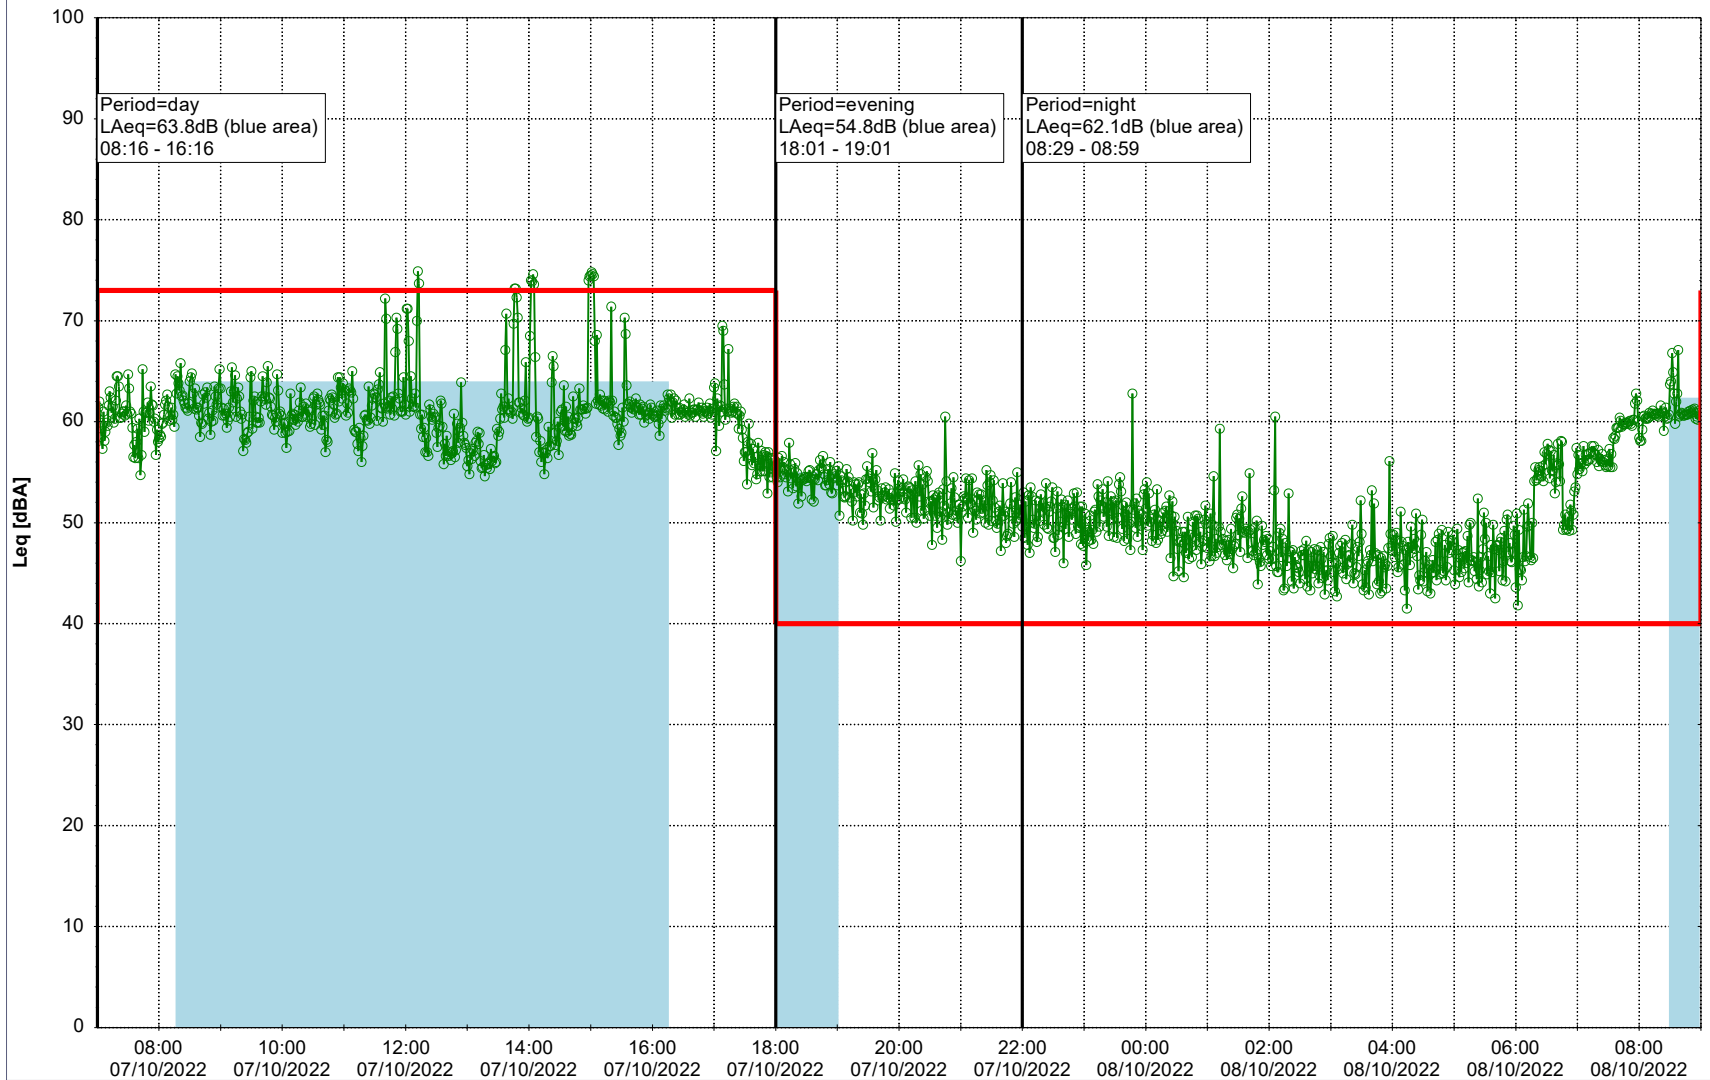

...

Noise Time Related Diagram

06/10/2022
07/10/2022

○○○ HOL_NS01

Project: Kronos Sydhavnen
Construction: Havneholmen
Location: N-V

Plan View

Remarks

...

Noise Time Related Diagram

07/10/2022
08/10/2022

○ ○ ○ ○ HOL_NS01

Project: Kronos Sydhavnen
Construction: Havneholmen
Location: N-V

Plan View

Remarks

...

Noise Time Related Diagram

08/10/2022
09/10/2022

○ ○ ○ ○ HOL_NS01

Project: Kronos Sydhavnen
Construction: Havneholmen
Location: N-V

Plan View

Remarks

...

Noise Time Related Diagram

09/10/2022
10/10/2022