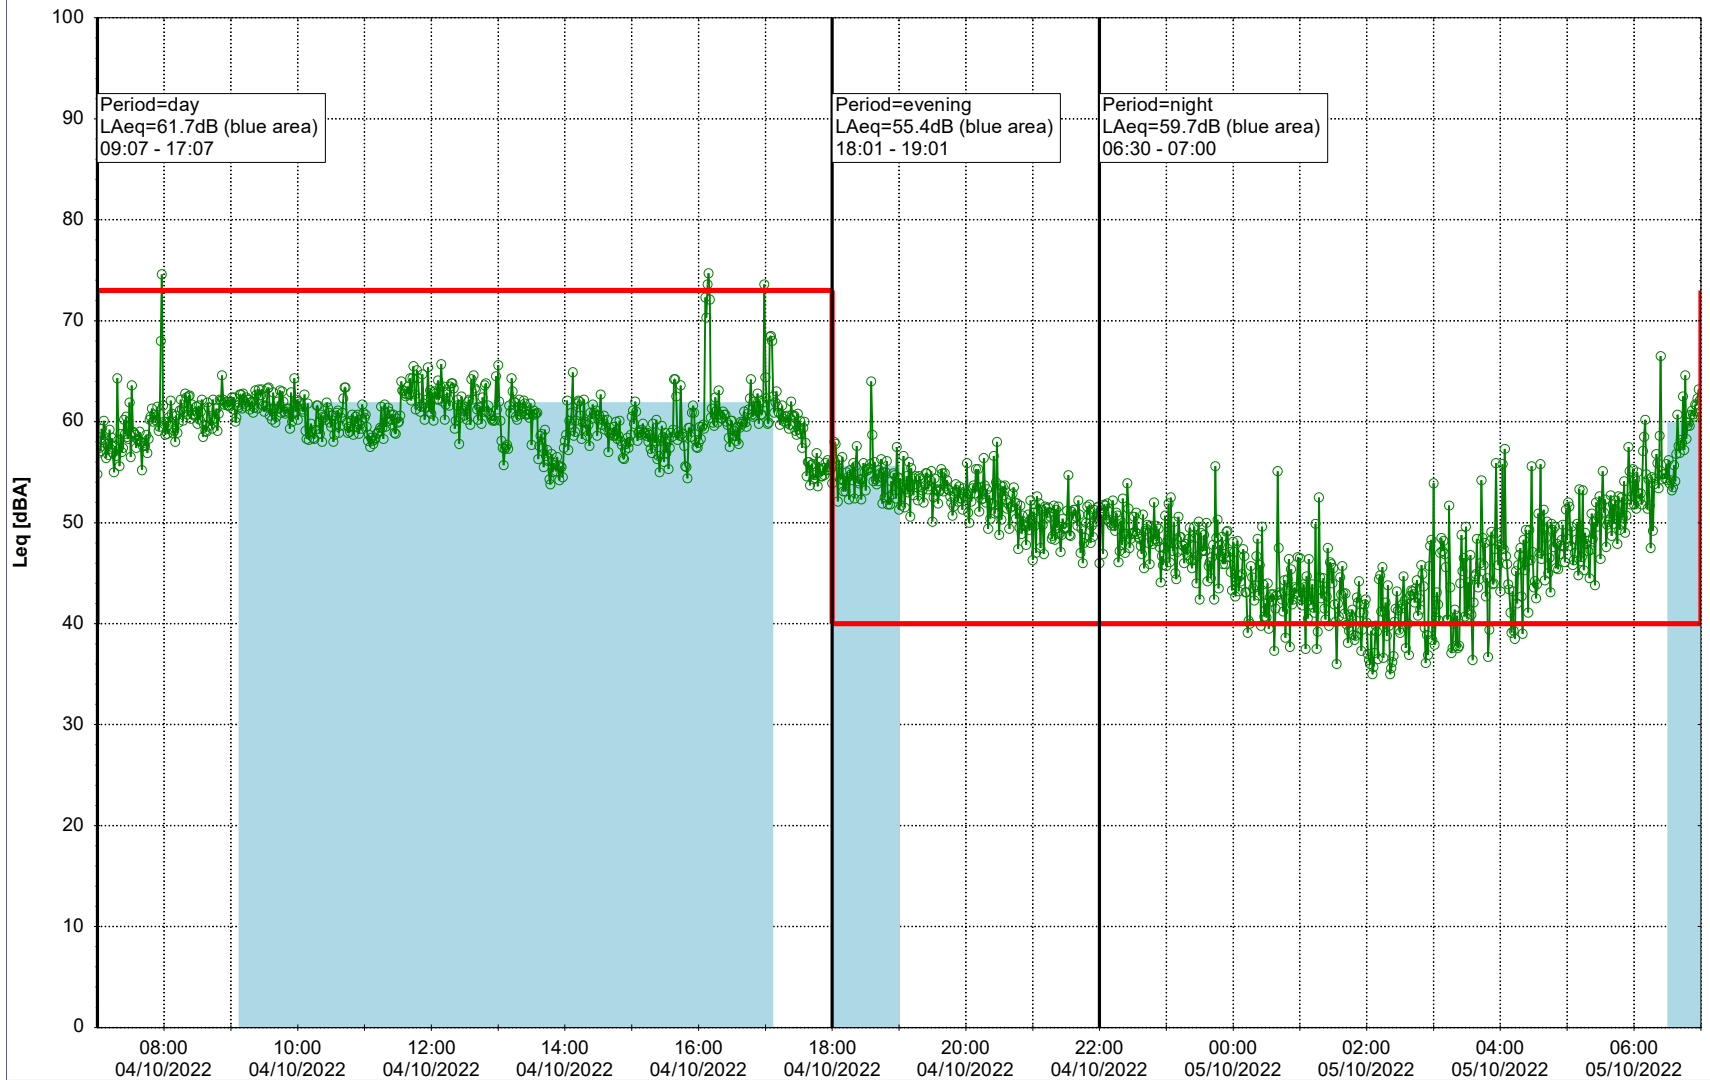

Plan View

Remarks

...

Noise Time Related Diagram

04/10/2022
05/10/2022

○ ○ ○ ○ HOL_NS01

Project: Kronos Sydhavnen
Construction: Havneholmen
Location: N-V

Plan View

Remarks

...

Noise Time Related Diagram

05/10/2022
06/10/2022

○ ○ ○ ○ HOL_NS01

Project: Kronos Sydhavnen
Construction: Havneholmen
Location: N-V

Plan View

Remarks

...

Noise Time Related Diagram

06/10/2022
07/10/2022

○○○ HOL_NS01

Project: Kronos Sydhavnen
Construction: Havneholmen
Location: N-V

Plan View

Remarks

...

Noise Time Related Diagram

07/10/2022
08/10/2022

○ ○ ○ ○ HOL_NS01

Project: Kronos Sydhavnen
Construction: Havneholmen
Location: N-V

Plan View

Remarks

...

Noise Time Related Diagram