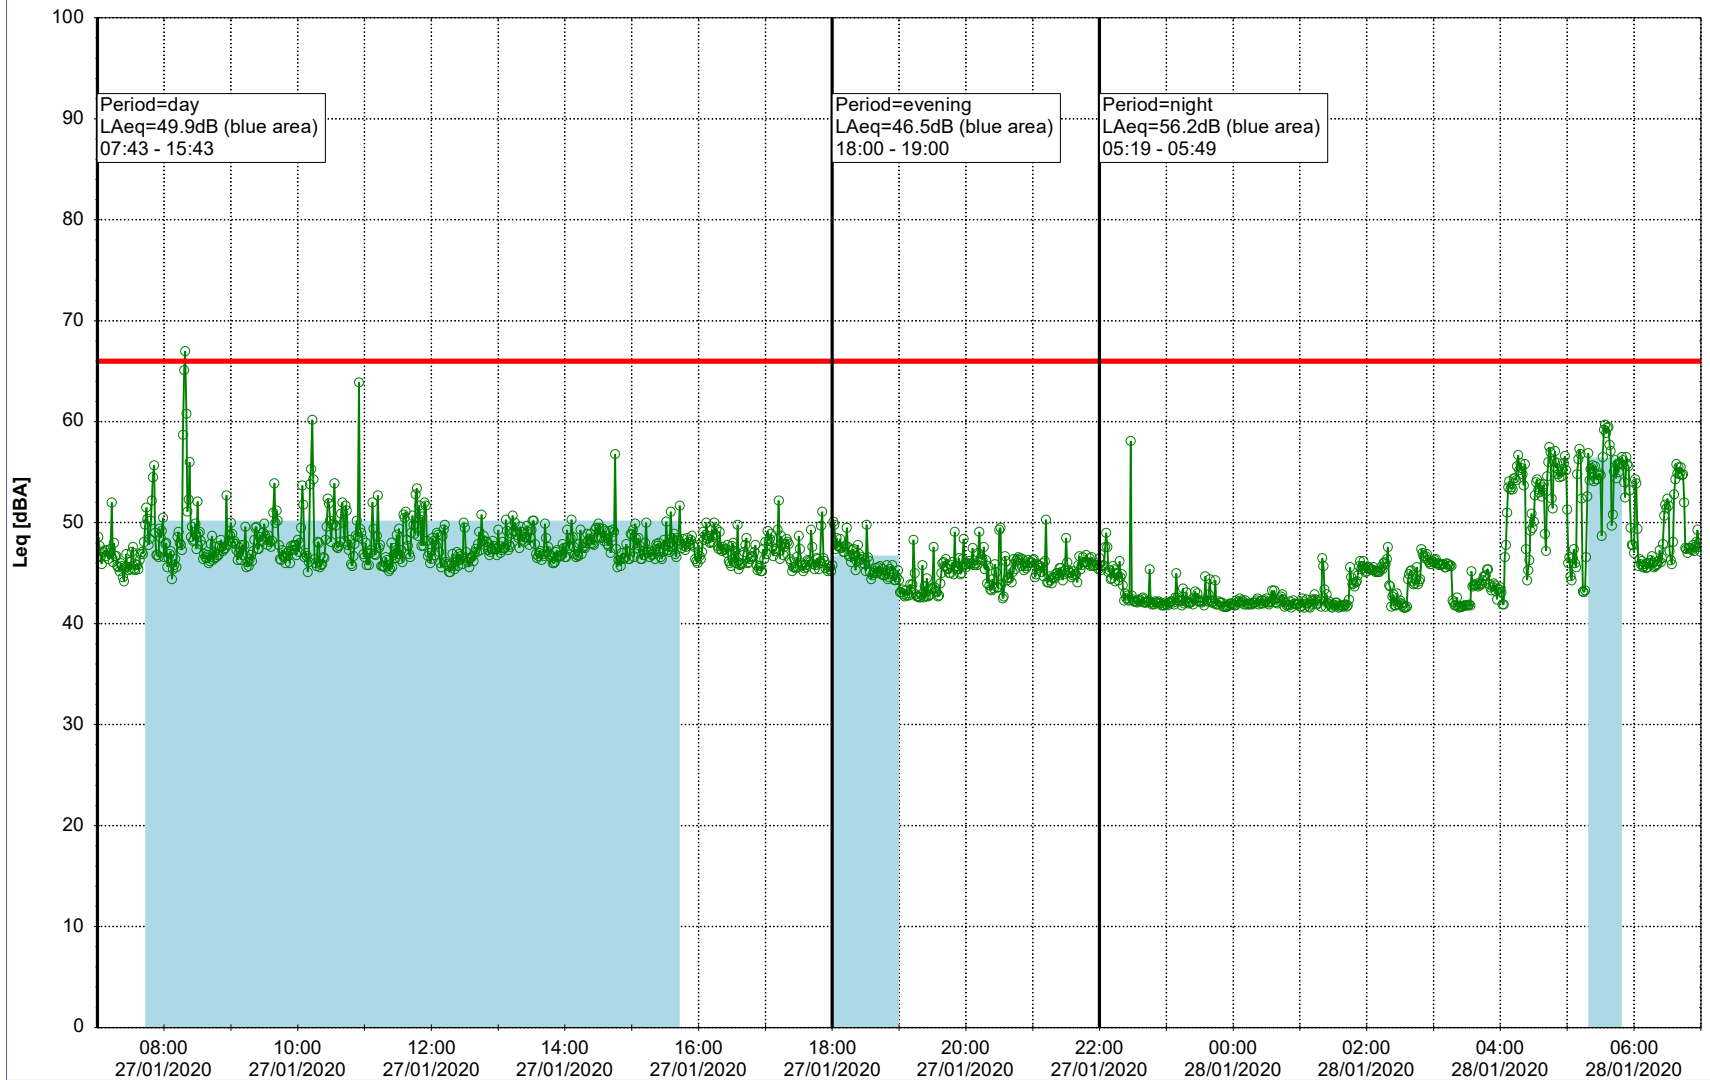

Project: Kronos Sydhavnen
Construction: Enghave Brygge
Location: N-V

Plan View

Remarks

...

Noise Time Related Diagram

27/01/2020
28/01/2020

○○○ EBR-OVK_NS01

Project: Kronos Sydhavnen
Construction: Enghave Brygge
Location: N-V

Plan View

Remarks

...

Noise Time Related Diagram

28/01/2020
29/01/2020

○○○ EBR-OVK_NS01

Project: Kronos Sydhavnen
Construction: Enghave Brygge
Location: N-V

Plan View

Remarks

...

Noise Time Related Diagram

29/01/2020
30/01/2020

○○○ EBR-OVK_NS01

Project: Kronos Sydhavnen
Construction: Enghave Brygge
Location: N-V

Plan View

Remarks

...

Noise Time Related Diagram

30/01/2020
31/01/2020

○○○○ EBR-OVK_NS01

Project: Kronos Sydhavnen
Construction: Enghave Brygge
Location: N-V

Plan View

Remarks

...