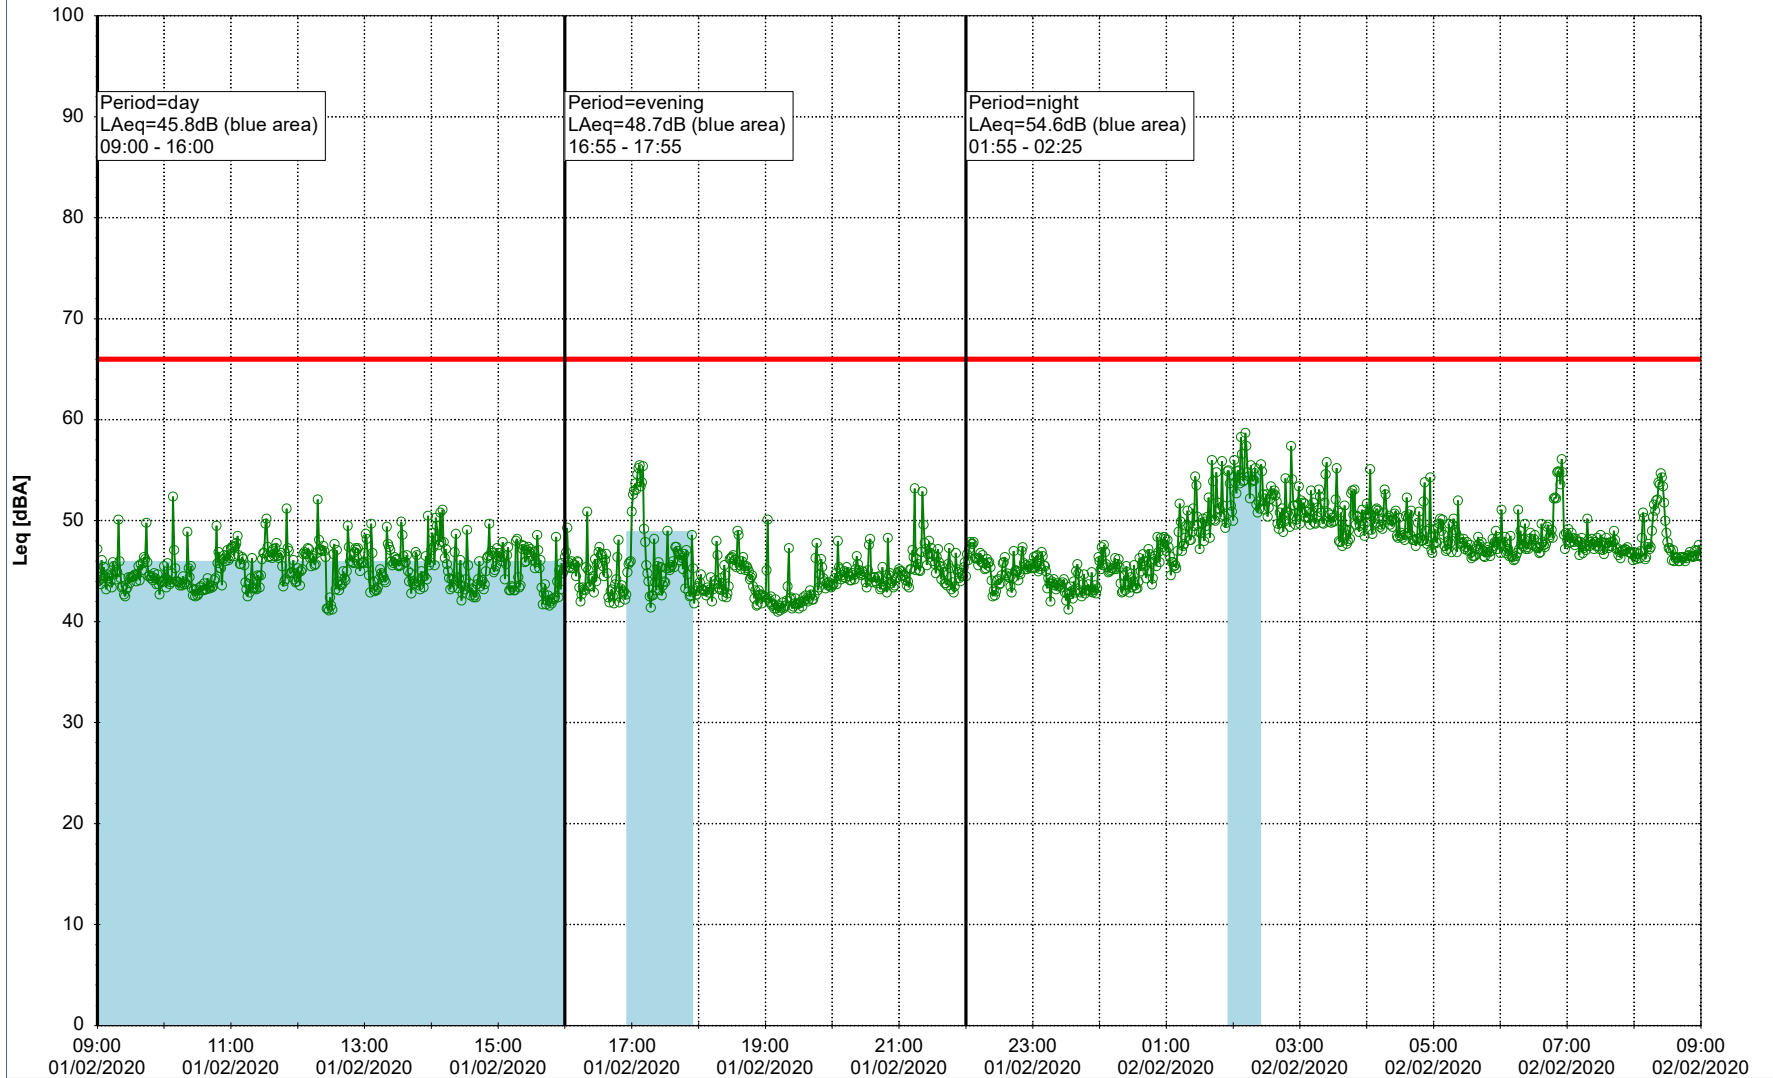

Noise Time Related Diagram

31/01/2020
01/02/2020

○○○○ EBR-OVK_NS01

Project: Kronos Sydhavnen
Construction: Enghave Brygge
Location: N-V

Plan View

Remarks

...

Noise Time Related Diagram

01/02/2020
02/02/2020

○○○ EBR-OVK_NS01

Project: Kronos Sydhavnen
Construction: Enghave Brygge
Location: N-V

Plan View

Remarks

...

Noise Time Related Diagram

02/02/2020
03/02/2020