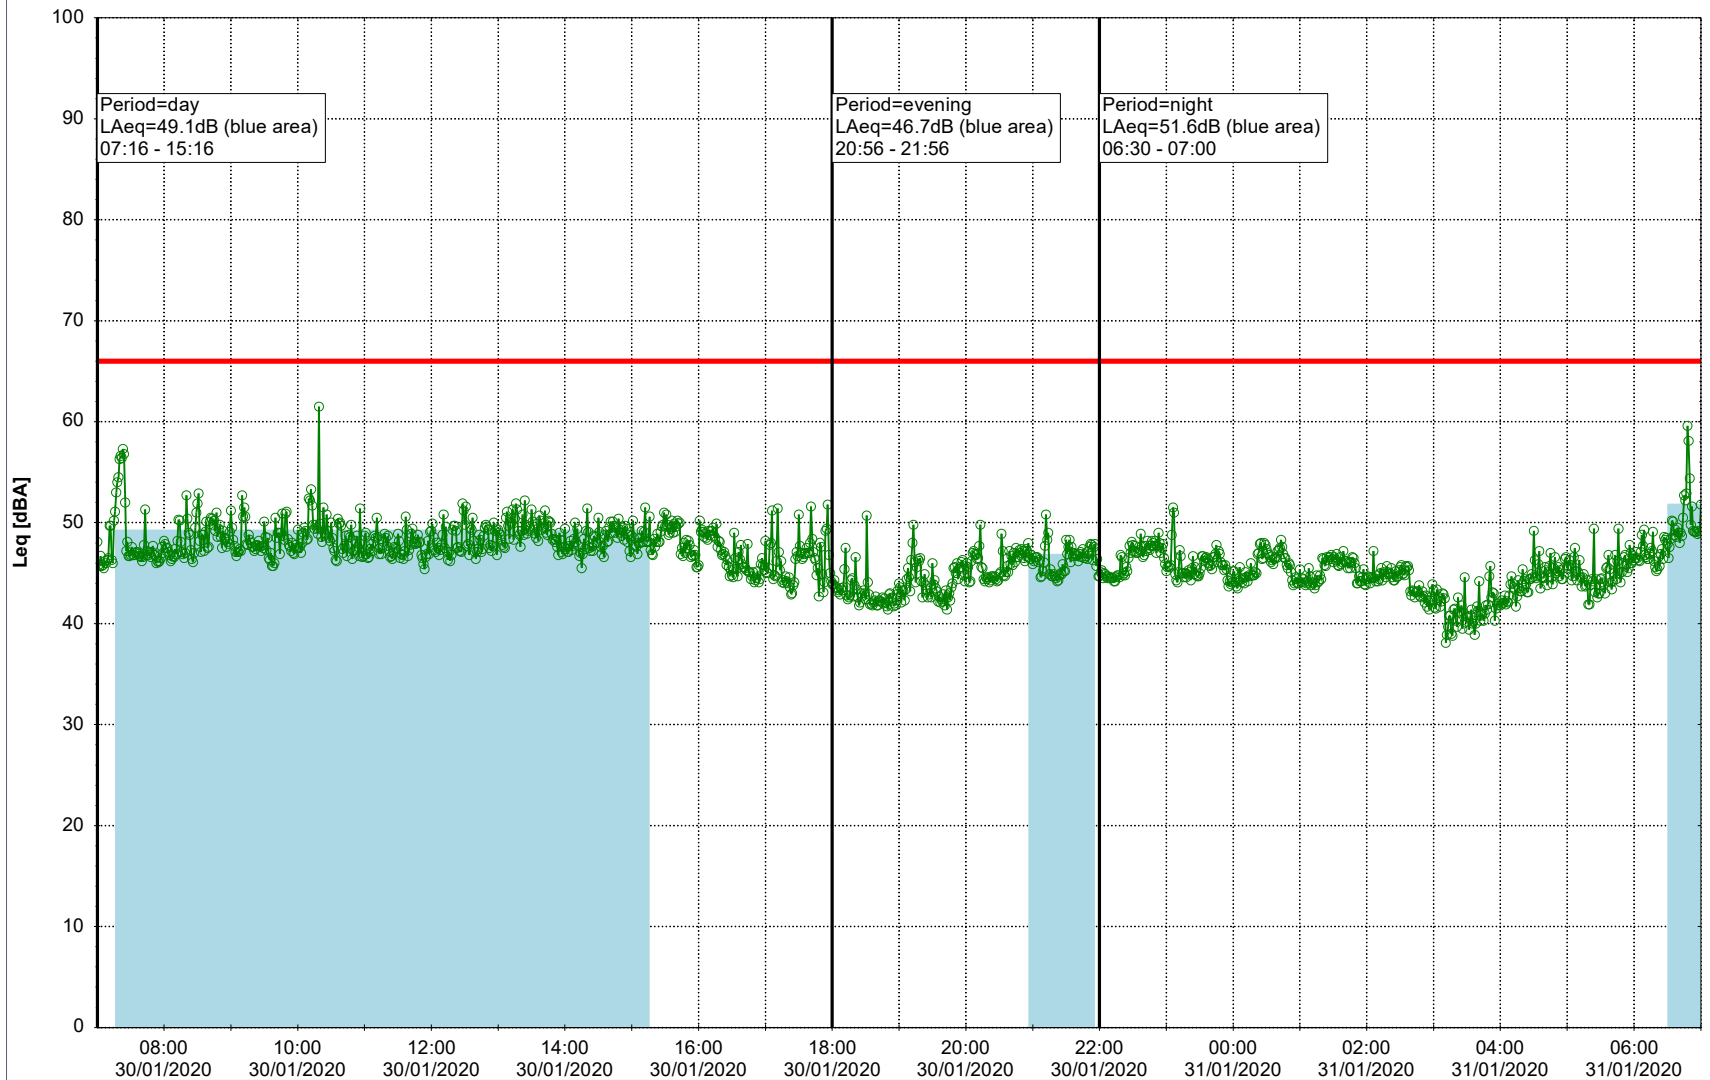

Remarks

...

Noise Time Related Diagram

29/01/2020
30/01/2020

○○○ EBR-OVK_NS01

Project: Kronos Sydhavnen
Construction: Enghave Brygge
Location: N-V

Plan View

Remarks

...

Noise Time Related Diagram

30/01/2020
31/01/2020

○○○○ EBR-OVK_NS01

Project: Kronos Sydhavnen
Construction: Enghave Brygge
Location: N-V

Plan View

Remarks

...

Noise Time Related Diagram

31/01/2020
01/02/2020

○○○○ EBR-OVK_NS01

Project: Kronos Sydhavnen
Construction: Enghave Brygge
Location: N-V

Plan View

Remarks

...

Noise Time Related Diagram

01/02/2020
02/02/2020

○○○ EBR-OVK_NS01

Project: Kronos Sydhavnen
Construction: Enghave Brygge
Location: N-V

Plan View

Remarks

...

Noise Time Related Diagram

02/02/2020
03/02/2020