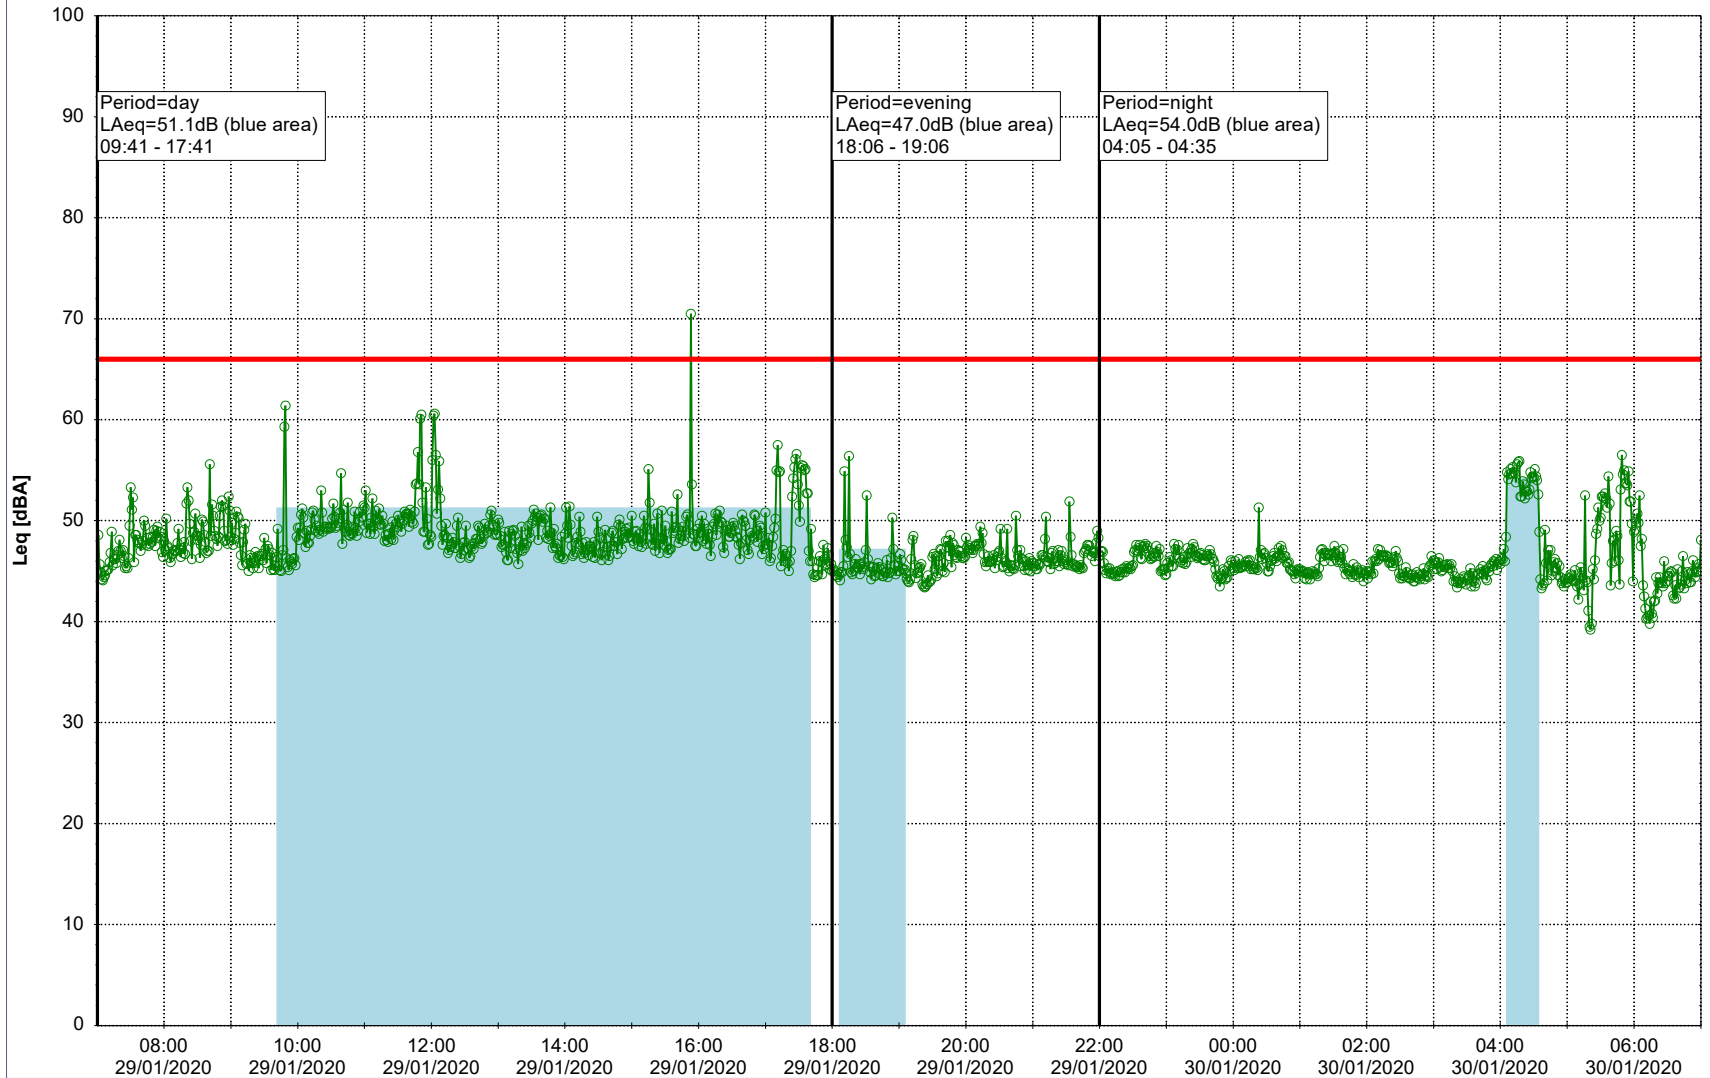

Plan View

Remarks

...

Noise Time Related Diagram

28/01/2020
29/01/2020

○○○ EBR-OVK_NS01

Project: Kronos Sydhavnen
Construction: Enghave Brygge
Location: N-V

Plan View

Remarks

...

Noise Time Related Diagram

29/01/2020
30/01/2020

○○○ EBR-OVK_NS01

Project: Kronos Sydhavnen
Construction: Enghave Brygge
Location: N-V

Plan View

Remarks

...

Noise Time Related Diagram

30/01/2020
31/01/2020

○○○○ EBR-OVK_NS01

Project: Kronos Sydhavnen
Construction: Enghave Brygge
Location: N-V

Plan View

Remarks

...

Noise Time Related Diagram

31/01/2020
01/02/2020

○○○○ EBR-OVK_NS01

Project: Kronos Sydhavnen
Construction: Enghave Brygge
Location: N-V

Plan View

Remarks

...

Noise Time Related Diagram