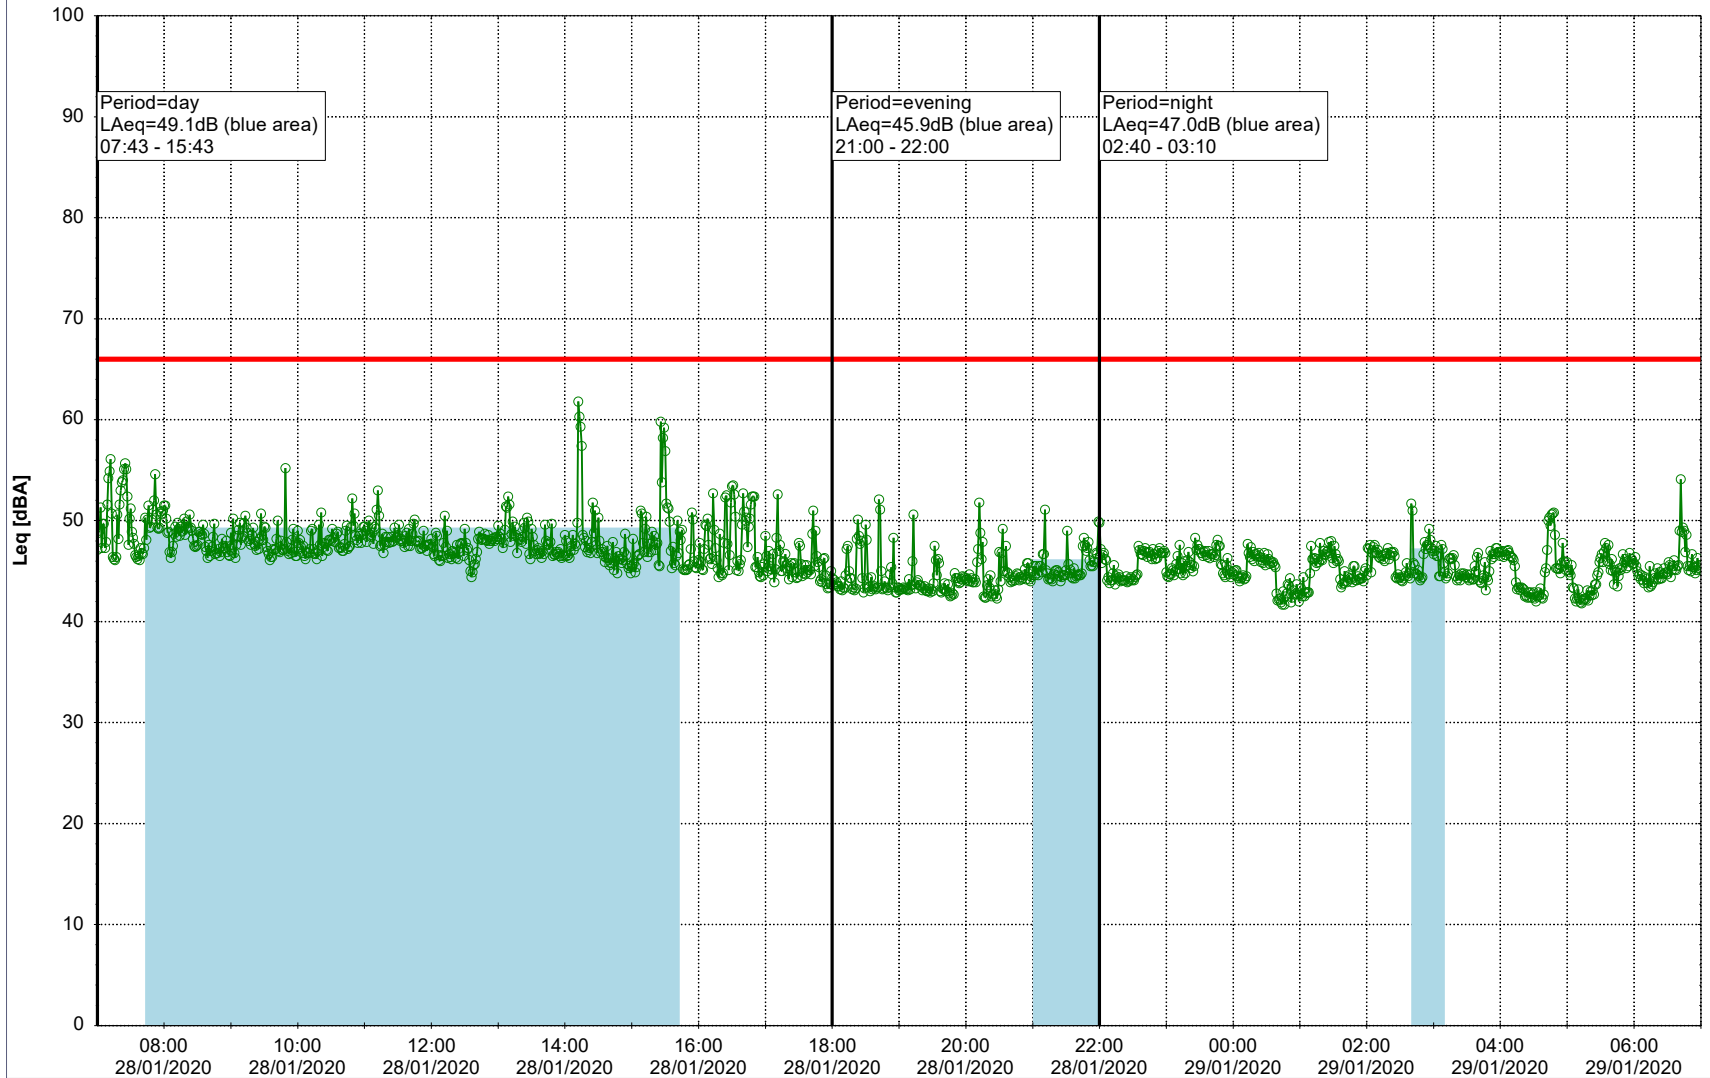

Plan View

Remarks

...

Noise Time Related Diagram

28/01/2020
29/01/2020

○○○ EBR-OVK_NS01

Project: Kronos Sydhavnen
Construction: Enghave Brygge
Location: N-V

Plan View

Remarks

...

Noise Time Related Diagram

29/01/2020
30/01/2020

○○○ EBR-OVK_NS01

Project: Kronos Sydhavnen
Construction: Enghave Brygge
Location: N-V

Plan View

Remarks

...

Noise Time Related Diagram

30/01/2020
31/01/2020

○○○○ EBR-OVK_NS01

Project: Kronos Sydhavnen
Construction: Enghave Brygge
Location: N-V

Plan View

Remarks

...

Noise Time Related Diagram

31/01/2020
01/02/2020

○○○○ EBR-OVK_NS01

Project: Kronos Sydhavnen
Construction: Enghave Brygge
Location: N-V

Plan View

Remarks

...

Noise Time Related Diagram