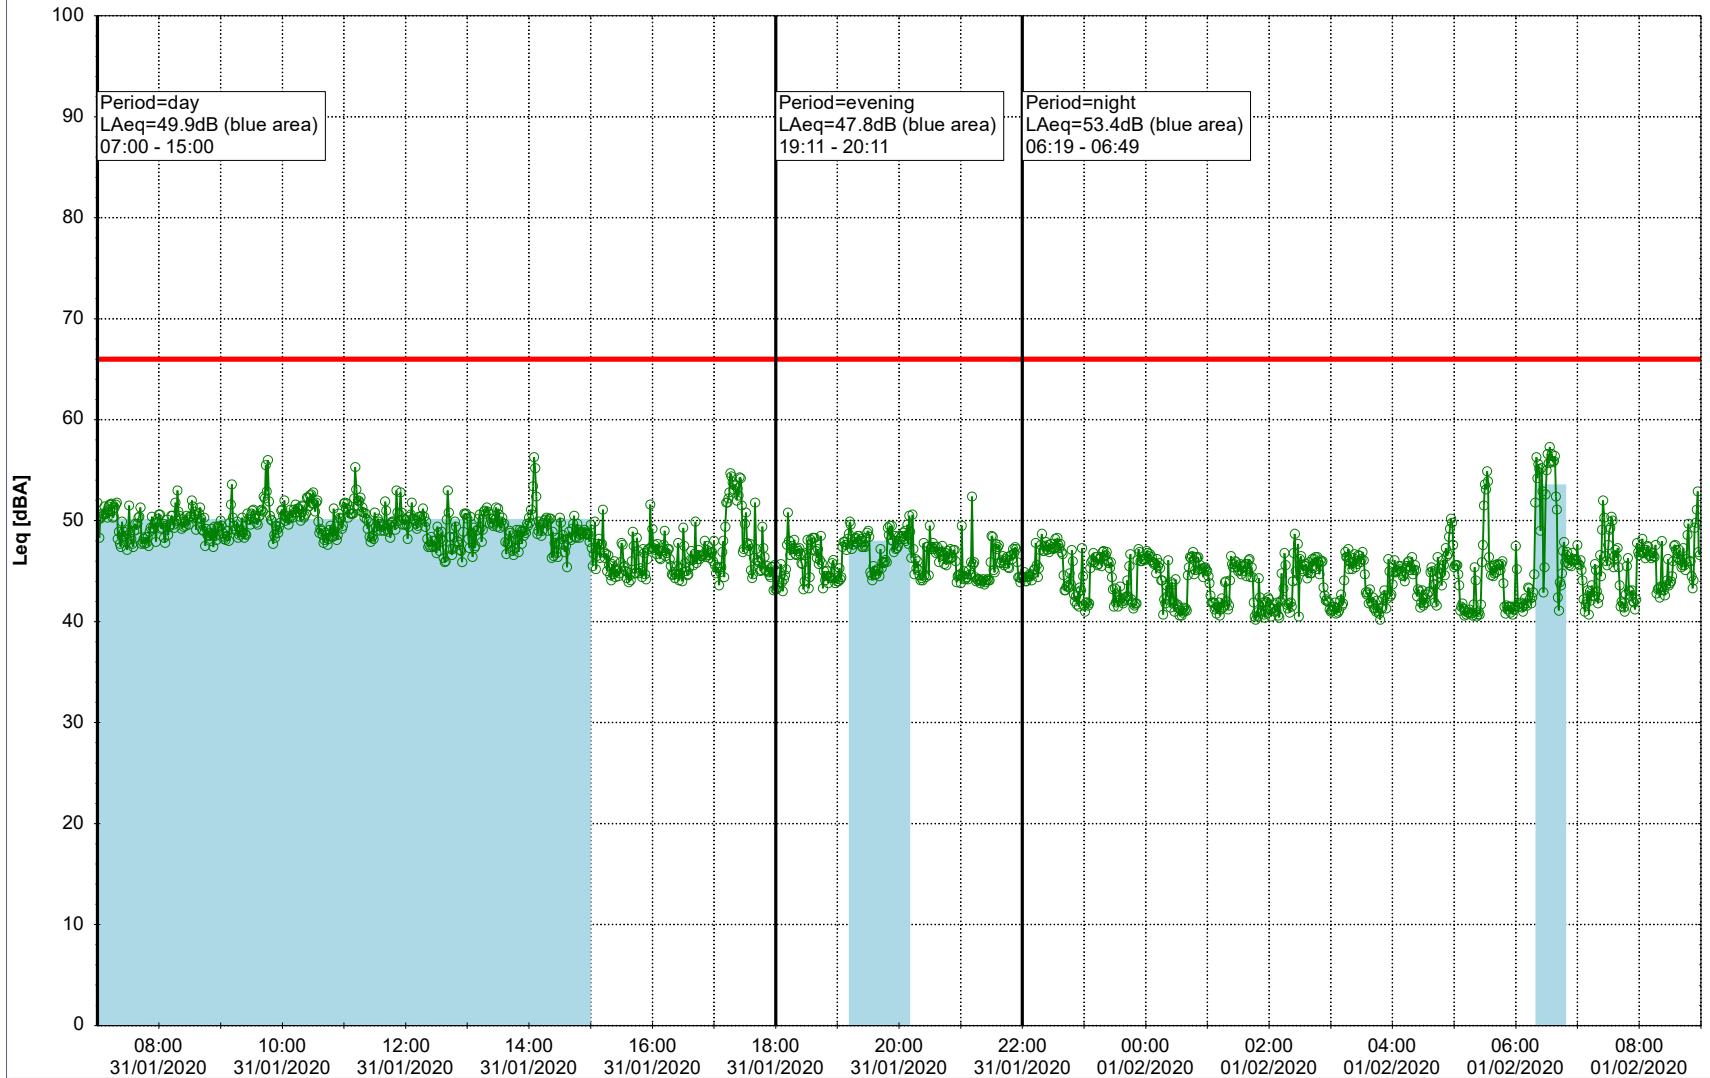

...

Noise Time Related Diagram

30/01/2020
31/01/2020

○○○○ EBR-OVK_NS01

Project: Kronos Sydhavnen
Construction: Enghave Brygge
Location: N-V

Plan View

Remarks

...

Noise Time Related Diagram

31/01/2020
01/02/2020

○○○○ EBR-OVK_NS01

Project: Kronos Sydhavnen
Construction: Enghave Brygge
Location: N-V

Plan View

Remarks

...

Noise Time Related Diagram

01/02/2020
02/02/2020

○○○ EBR-OVK_NS01

Project: Kronos Sydhavnen
Construction: Enghave Brygge
Location: N-V

Plan View

Remarks

...

Noise Time Related Diagram

02/02/2020
03/02/2020