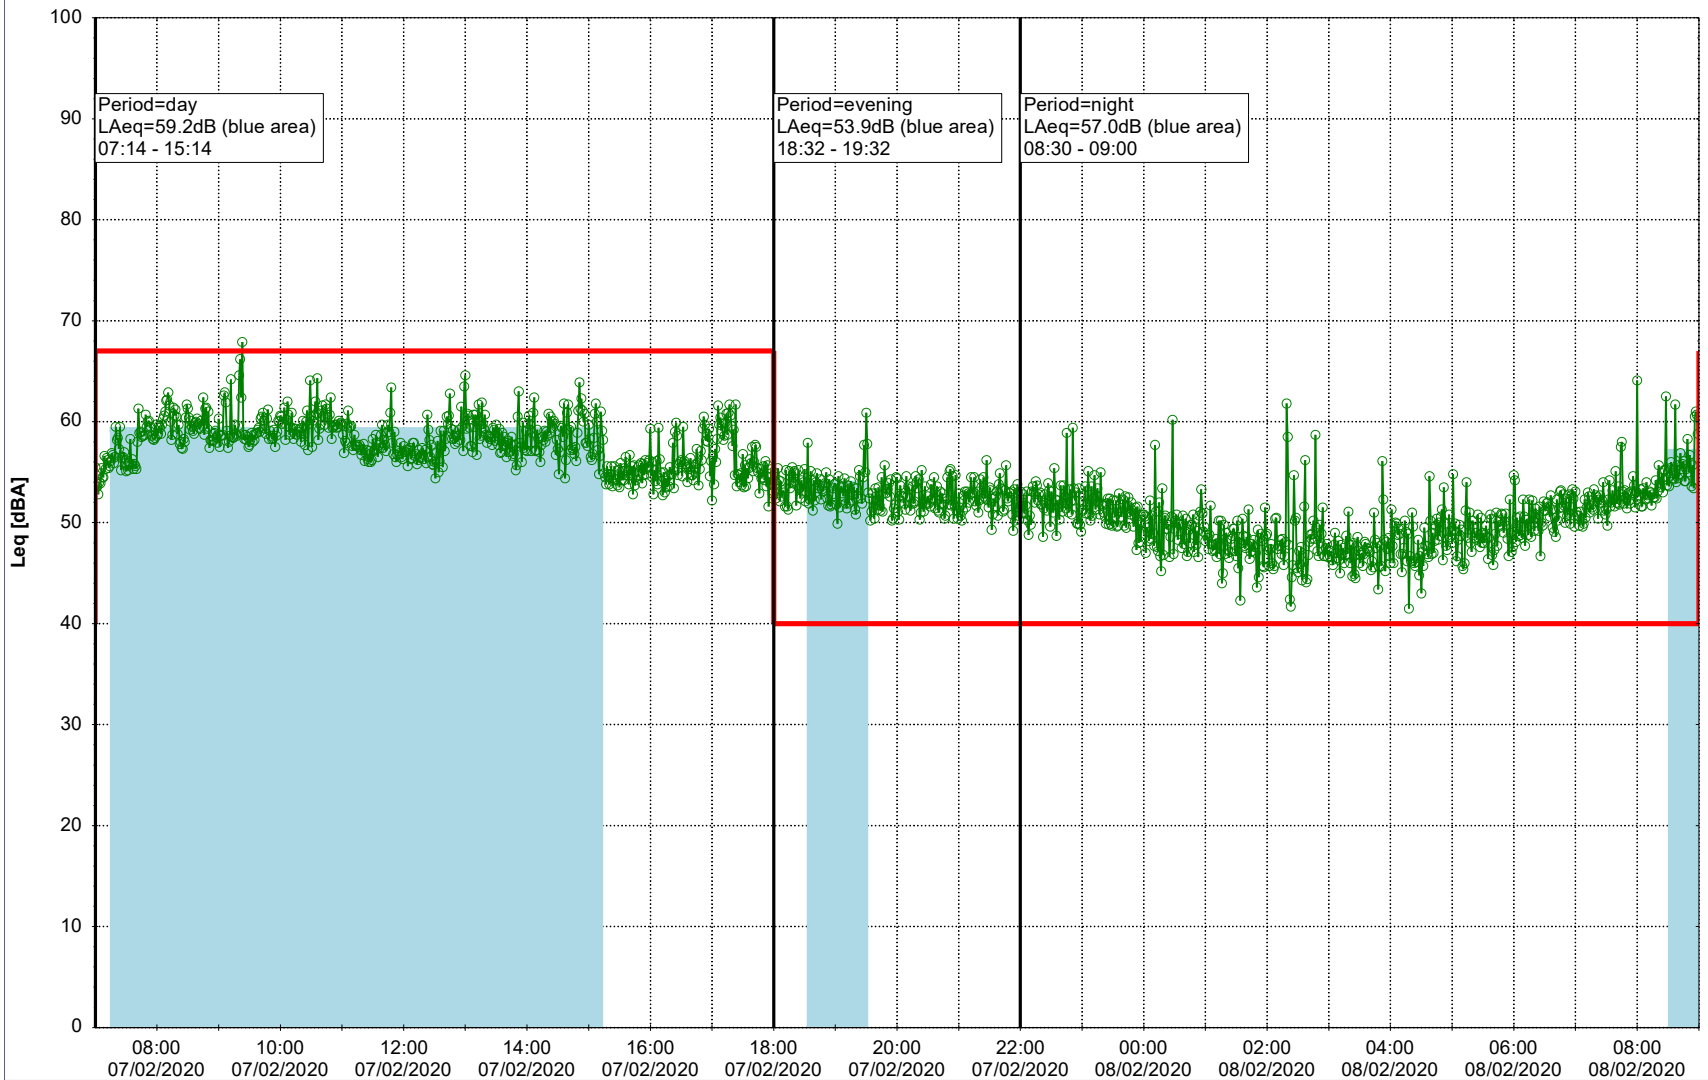

Plan View

0 5 10 15 20 [m]

Remarks

...

Noise Time Related Diagram

05/02/2020
06/02/2020

○○○○ SLU_NS01

Project: Kronos Sydhavnen
Construction: Sluseholmen
Location: N-V

Plan View

Remarks

...

Noise Time Related Diagram

06/02/2020
07/02/2020

○○○○ SLU_NS01

Project: Kronos Sydhavnen
Construction: Sluseholmen
Location: N-V

Plan View

Remarks

...

Noise Time Related Diagram

07/02/2020
08/02/2020

SLU_NS01

Project: Kronos Sydhavnen
Construction: Sluseholmen
Location: N-V

Plan View

Remarks

...

Noise Time Related Diagram

08/02/2020
09/02/2020

○○○○ SLU_NS01

Project: Kronos Sydhavnen
Construction: Sluseholmen
Location: N-V

Plan View

Remarks

...