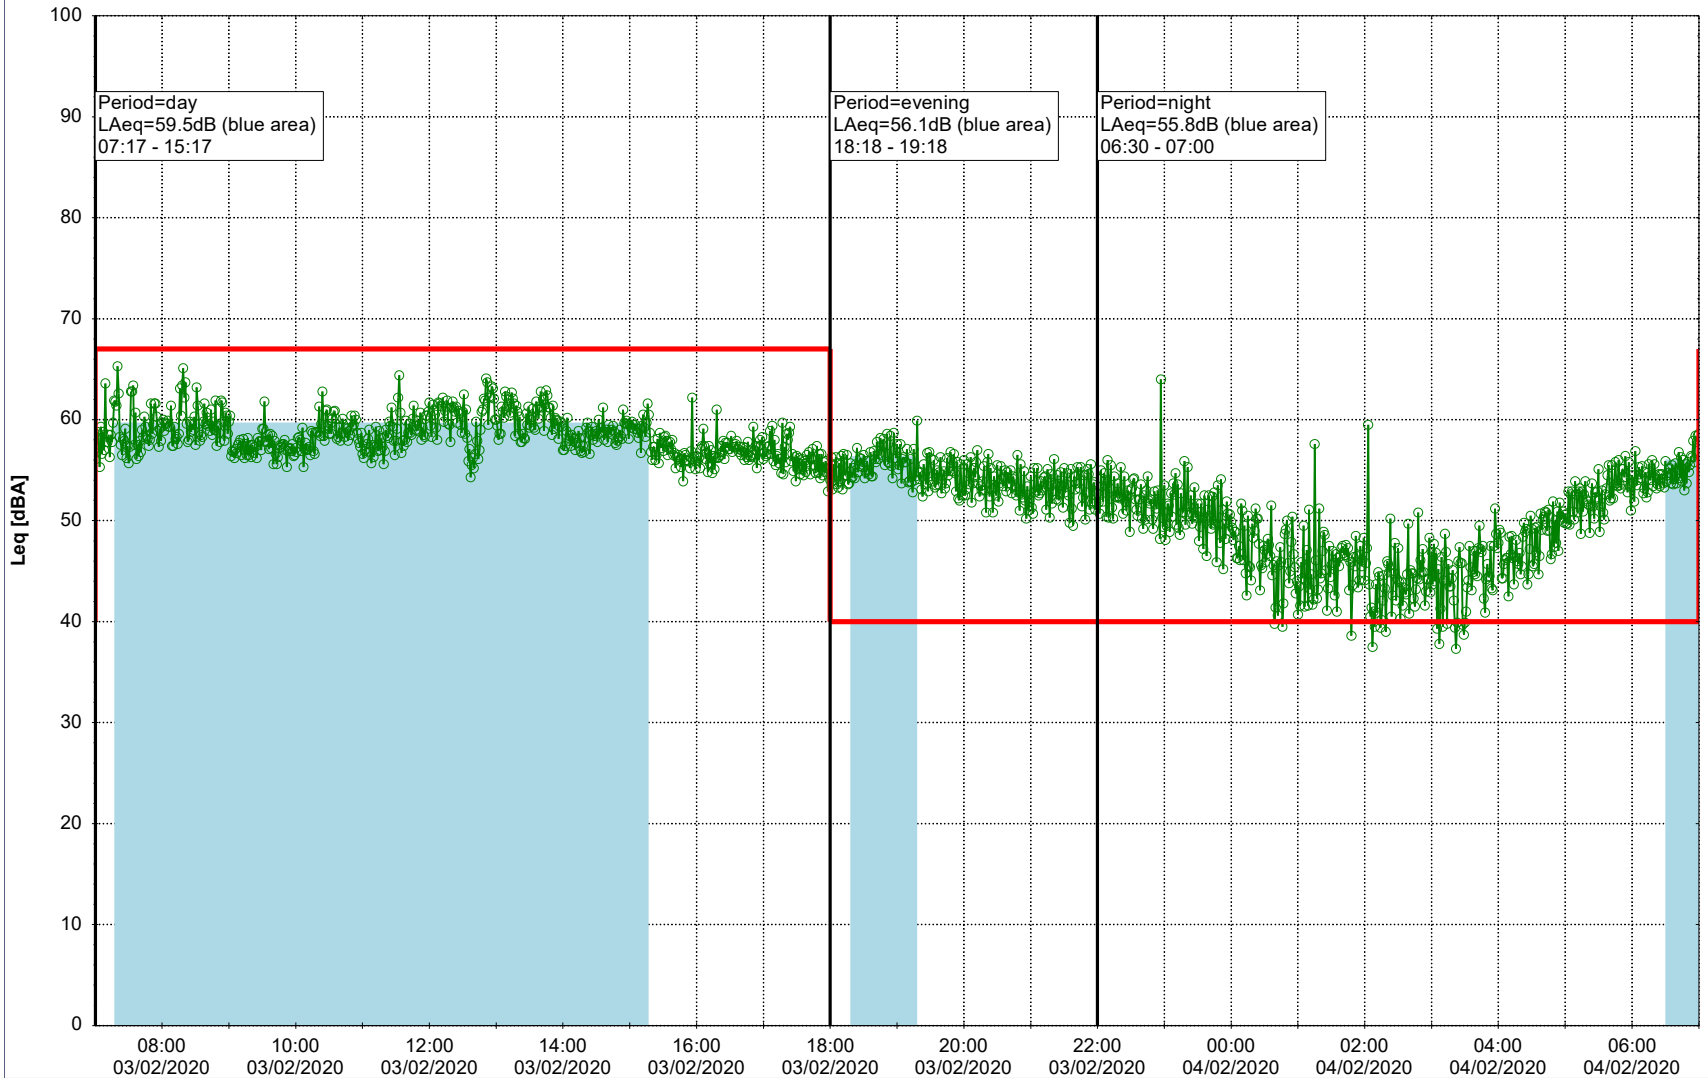

Project: Kronos Sydhavnen
Construction: Sluseholmen
Location: N-V

Plan View

Remarks

...

Noise Time Related Diagram

03/02/2020
04/02/2020

○○○ SLU_NS01

Project: Kronos Sydhavnen
Construction: Sluseholmen
Location: N-V

Plan View

0 5 10 15 20 [m]

Remarks

...

Noise Time Related Diagram

04/02/2020
05/02/2020

○○○○ SLU_NS01

Project: Kronos Sydhavnen
Construction: Sluseholmen
Location: N-V

Plan View

0 5 10 15 20 [m]

Remarks

...

Noise Time Related Diagram

05/02/2020
06/02/2020

○○○○ SLU_NS01

Project: Kronos Sydhavnen
Construction: Sluseholmen
Location: N-V

...

Noise Time Related Diagram

08/02/2020
09/02/2020

○○○○ SLU_NS01

Project: Kronos Sydhavnen
Construction: Sluseholmen
Location: N-V

Plan View

Remarks

...