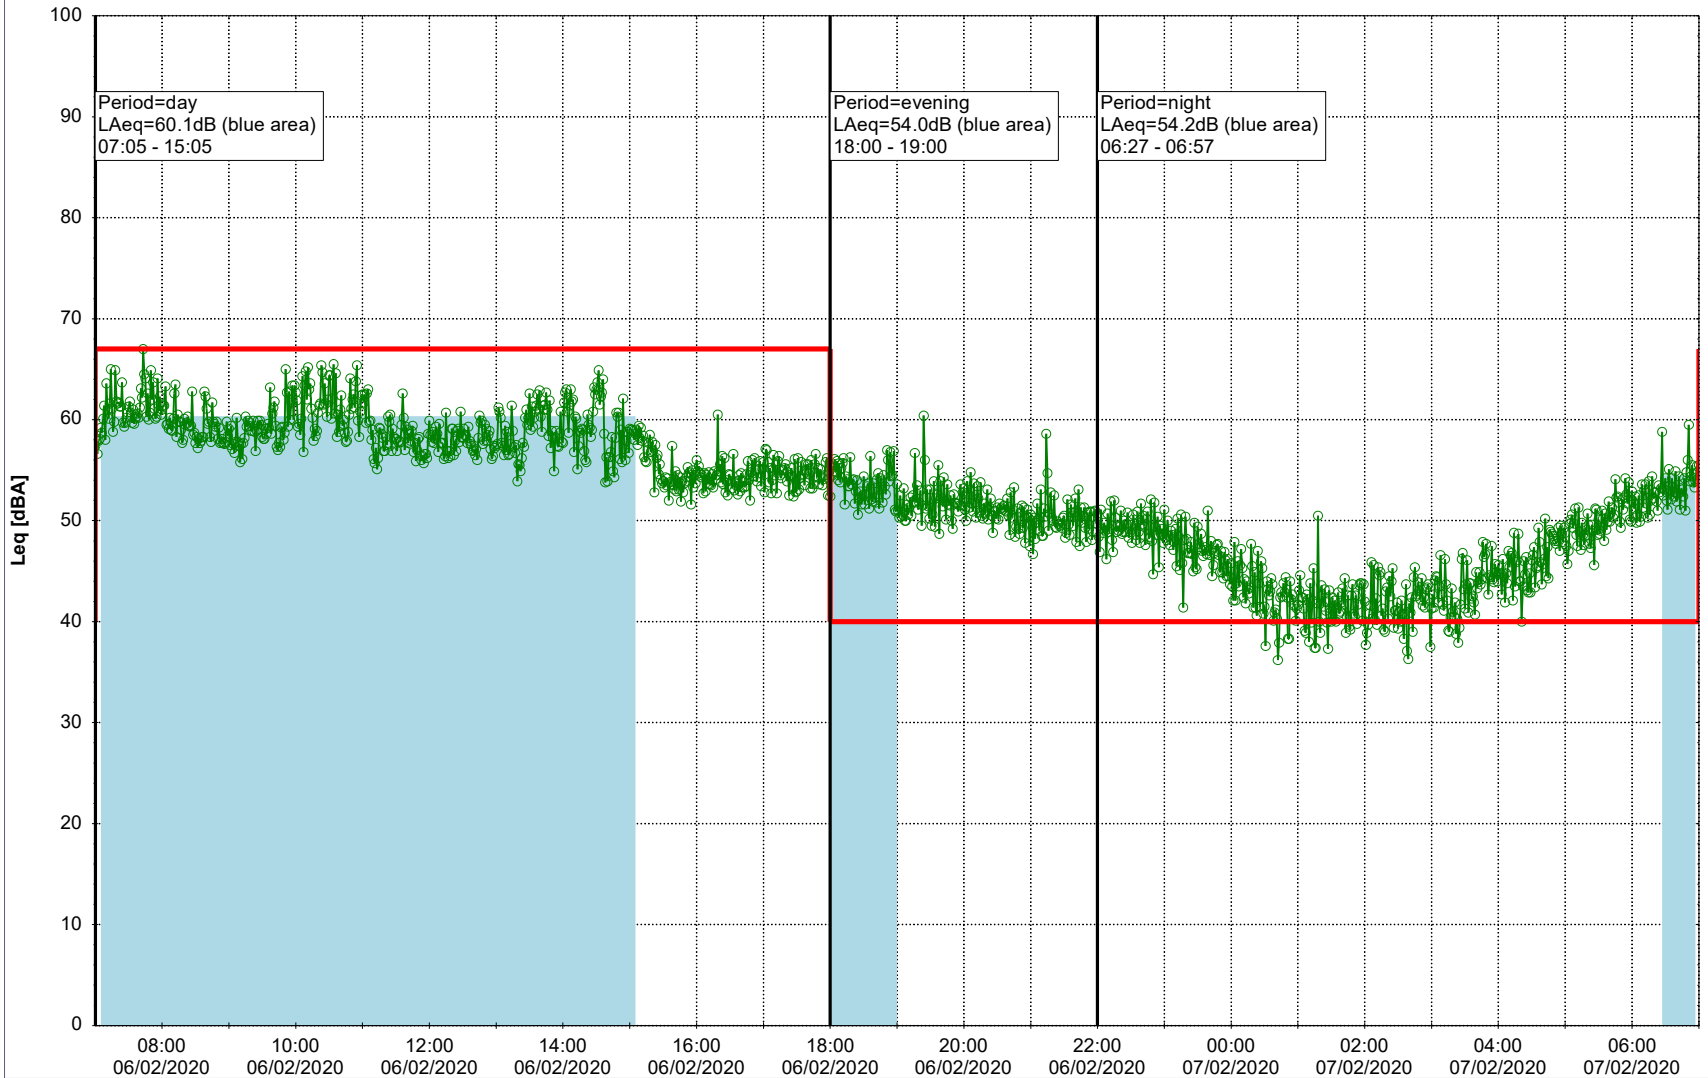

Plan View

Remarks

...

Noise Time Related Diagram

06/02/2020
07/02/2020

○○○○ SLU_NS01

Project: Kronos Sydhavnen
Construction: Sluseholmen
Location: N-V

Plan View

Remarks

...

Noise Time Related Diagram

07/02/2020
08/02/2020

SLU_NS01

Project: Kronos Sydhavnen
Construction: Sluseholmen
Location: N-V

Plan View

Remarks

...

Noise Time Related Diagram

08/02/2020
09/02/2020

○○○○ SLU_NS01

Project: Kronos Sydhavnen
Construction: Sluseholmen
Location: N-V

Plan View

Remarks

...