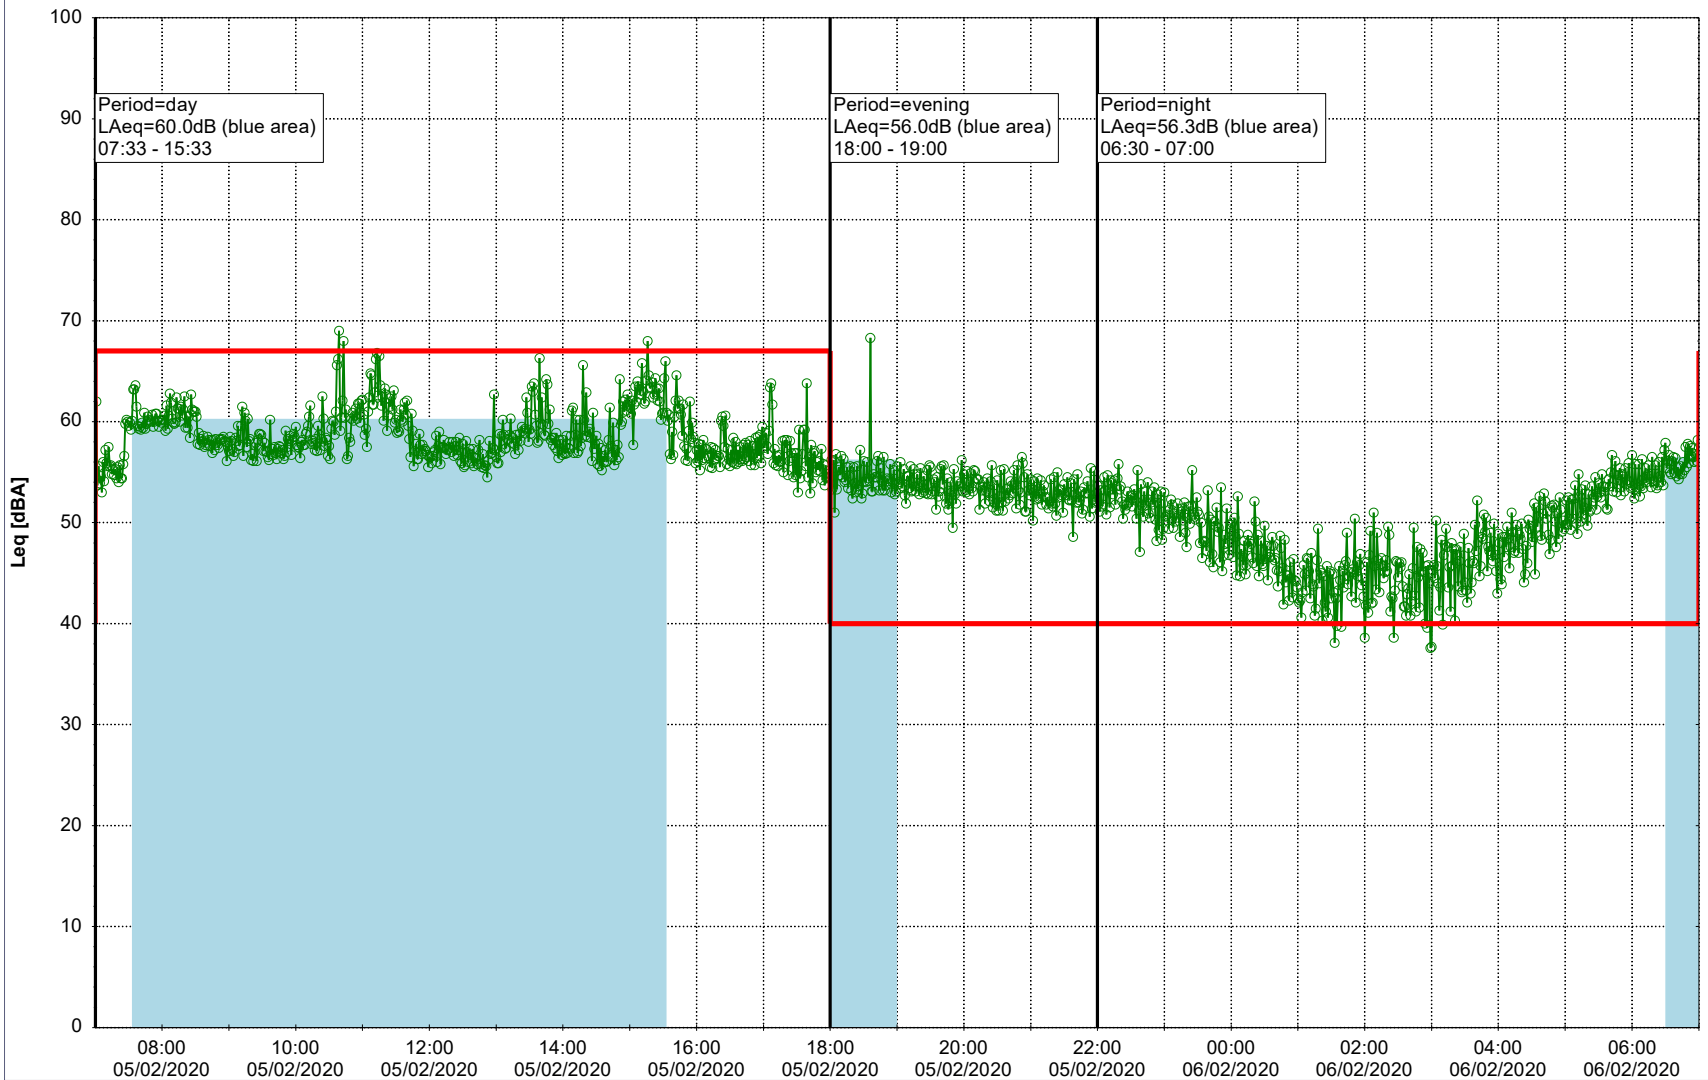

Plan View

0 5 10 15 20 [m]

Remarks

...

Noise Time Related Diagram

05/02/2020
06/02/2020

○○○○ SLU_NS01

Project: Kronos Sydhavnen
Construction: Sluseholmen
Location: N-V

Plan View

Remarks

...

Noise Time Related Diagram

06/02/2020
07/02/2020

○○○○ SLU_NS01

Project: Kronos Sydhavnen
Construction: Sluseholmen
Location: N-V

Plan View

Remarks

...

Noise Time Related Diagram

07/02/2020
08/02/2020

SLU_NS01

Project: Kronos Sydhavnen
Construction: Sluseholmen
Location: N-V

Plan View

Remarks

...

Noise Time Related Diagram

08/02/2020
09/02/2020

○○○○ SLU_NS01

Project: Kronos Sydhavnen
Construction: Sluseholmen
Location: N-V

Plan View

Remarks

...