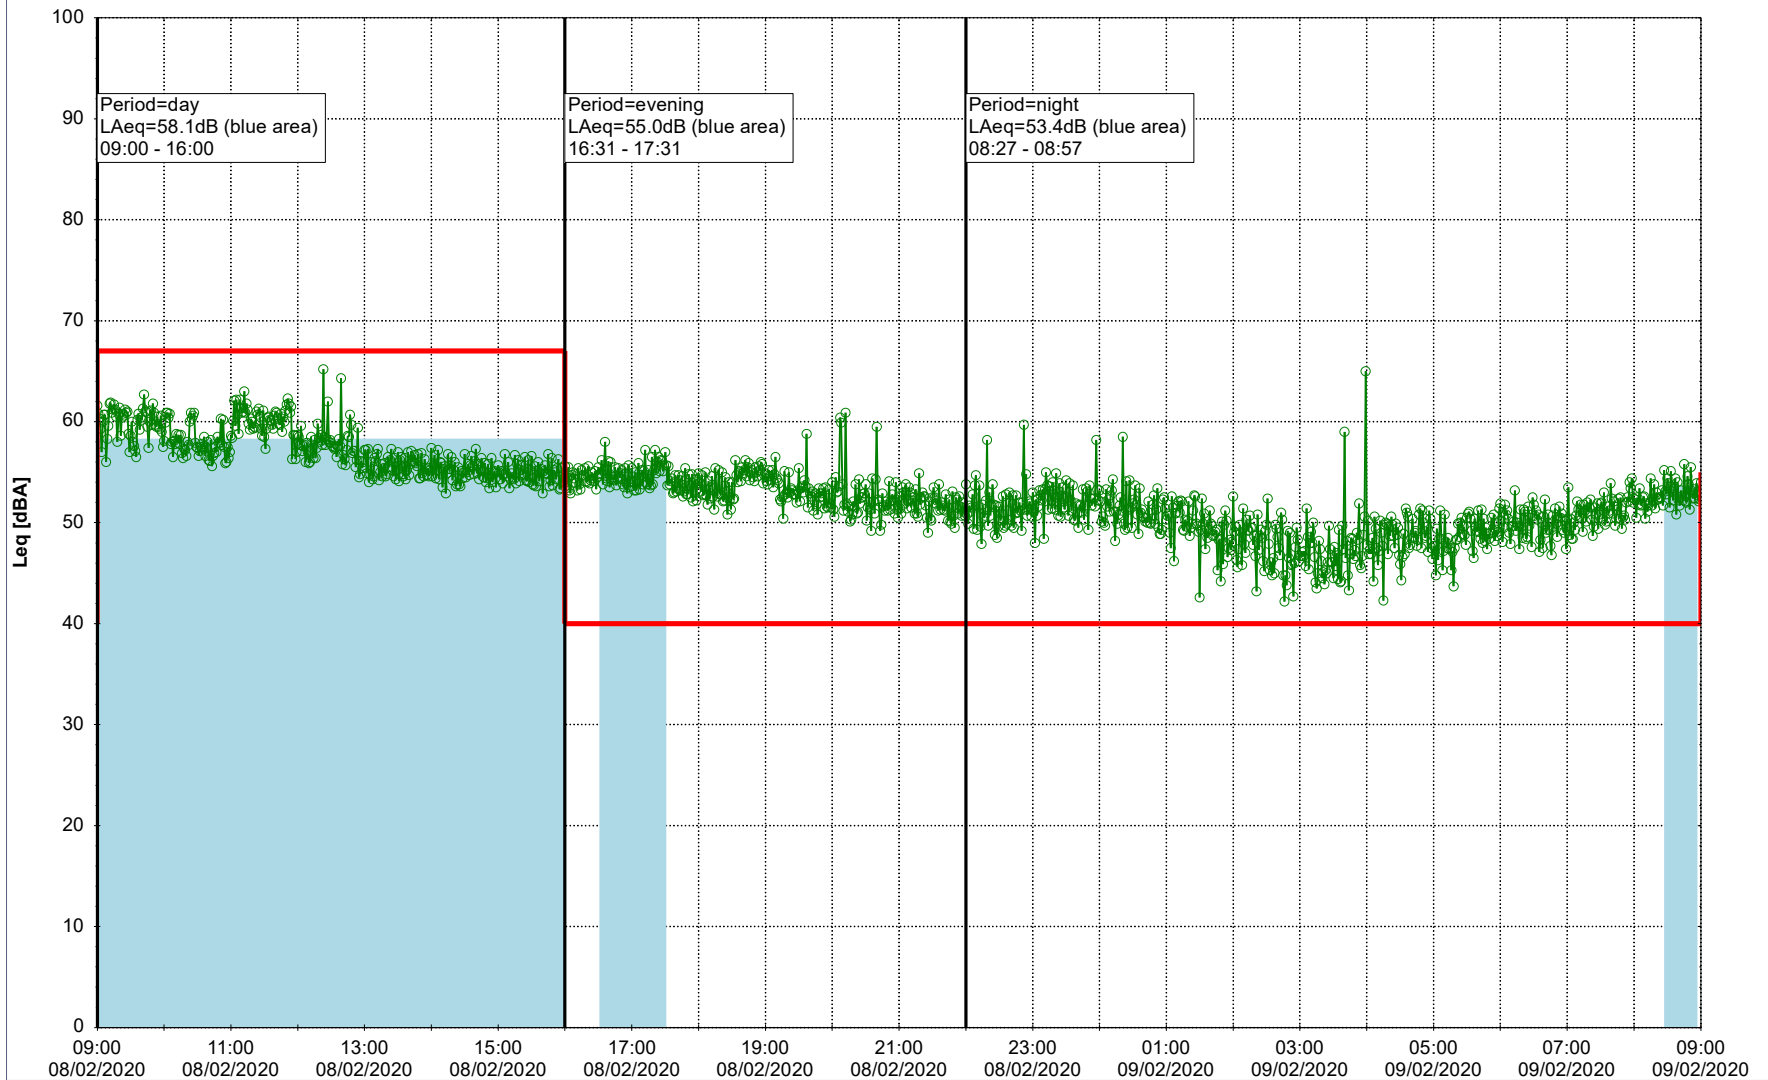

Remarks

...

Noise Time Related Diagram

07/02/2020
08/02/2020

SLU_NS01

Project: Kronos Sydhavnen
Construction: Sluseholmen
Location: N-V

Plan View

Remarks

...

Noise Time Related Diagram

08/02/2020
09/02/2020

○○○○ SLU_NS01

Project: Kronos Sydhavnen
Construction: Sluseholmen
Location: N-V

Plan View

Remarks

...