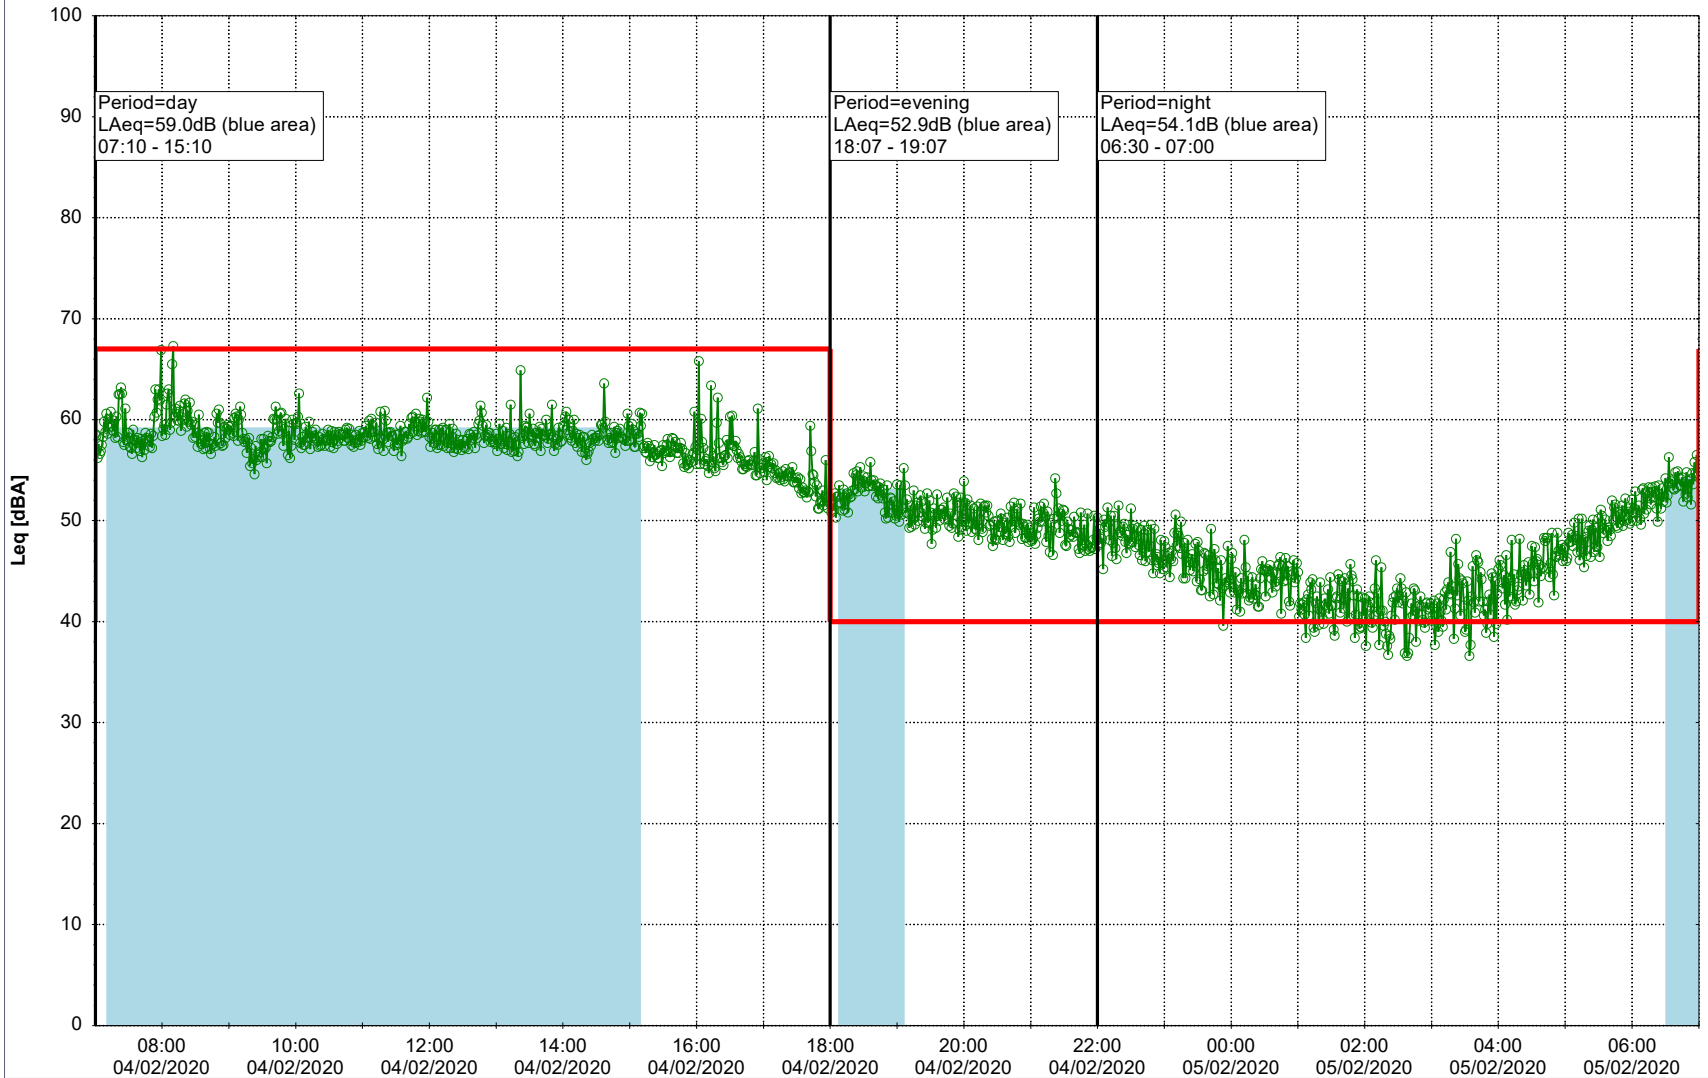

Plan View

0 5 10 15 20 [m]

Remarks

...

Noise Time Related Diagram

04/02/2020
05/02/2020

○○○○ SLU_NS01

Project: Kronos Sydhavnen
Construction: Sluseholmen
Location: N-V

Plan View

0 5 10 15 20 [m]

Remarks

...

Noise Time Related Diagram

05/02/2020
06/02/2020

○○○○ SLU_NS01

Project: Kronos Sydhavnen
Construction: Sluseholmen
Location: N-V

Plan View

Remarks

...

Noise Time Related Diagram

06/02/2020
07/02/2020

○○○○ SLU_NS01

Project: Kronos Sydhavnen
Construction: Sluseholmen
Location: N-V

Plan View

...

Noise Time Related Diagram

08/02/2020
09/02/2020

○○○○ SLU_NS01

Project: Kronos Sydhavnen
Construction: Sluseholmen
Location: N-V

Plan View

Remarks

...