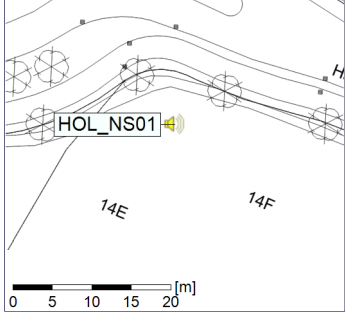

Plan View

Remarks

...

Noise Time Related Diagram

01/12/2020
02/12/2020

○ ○ ○ ○ HOL_NS01

Project: Kronos Sydhavnen
Construction: Havneholmen
Location: N-V

Plan View

Remarks

...

Noise Time Related Diagram

02/12/2020
03/12/2020

○ ○ ○ ○ HOL_NS01

Project: Kronos Sydhavnen
Construction: Havneholmen
Location: N-V

Plan View

Remarks