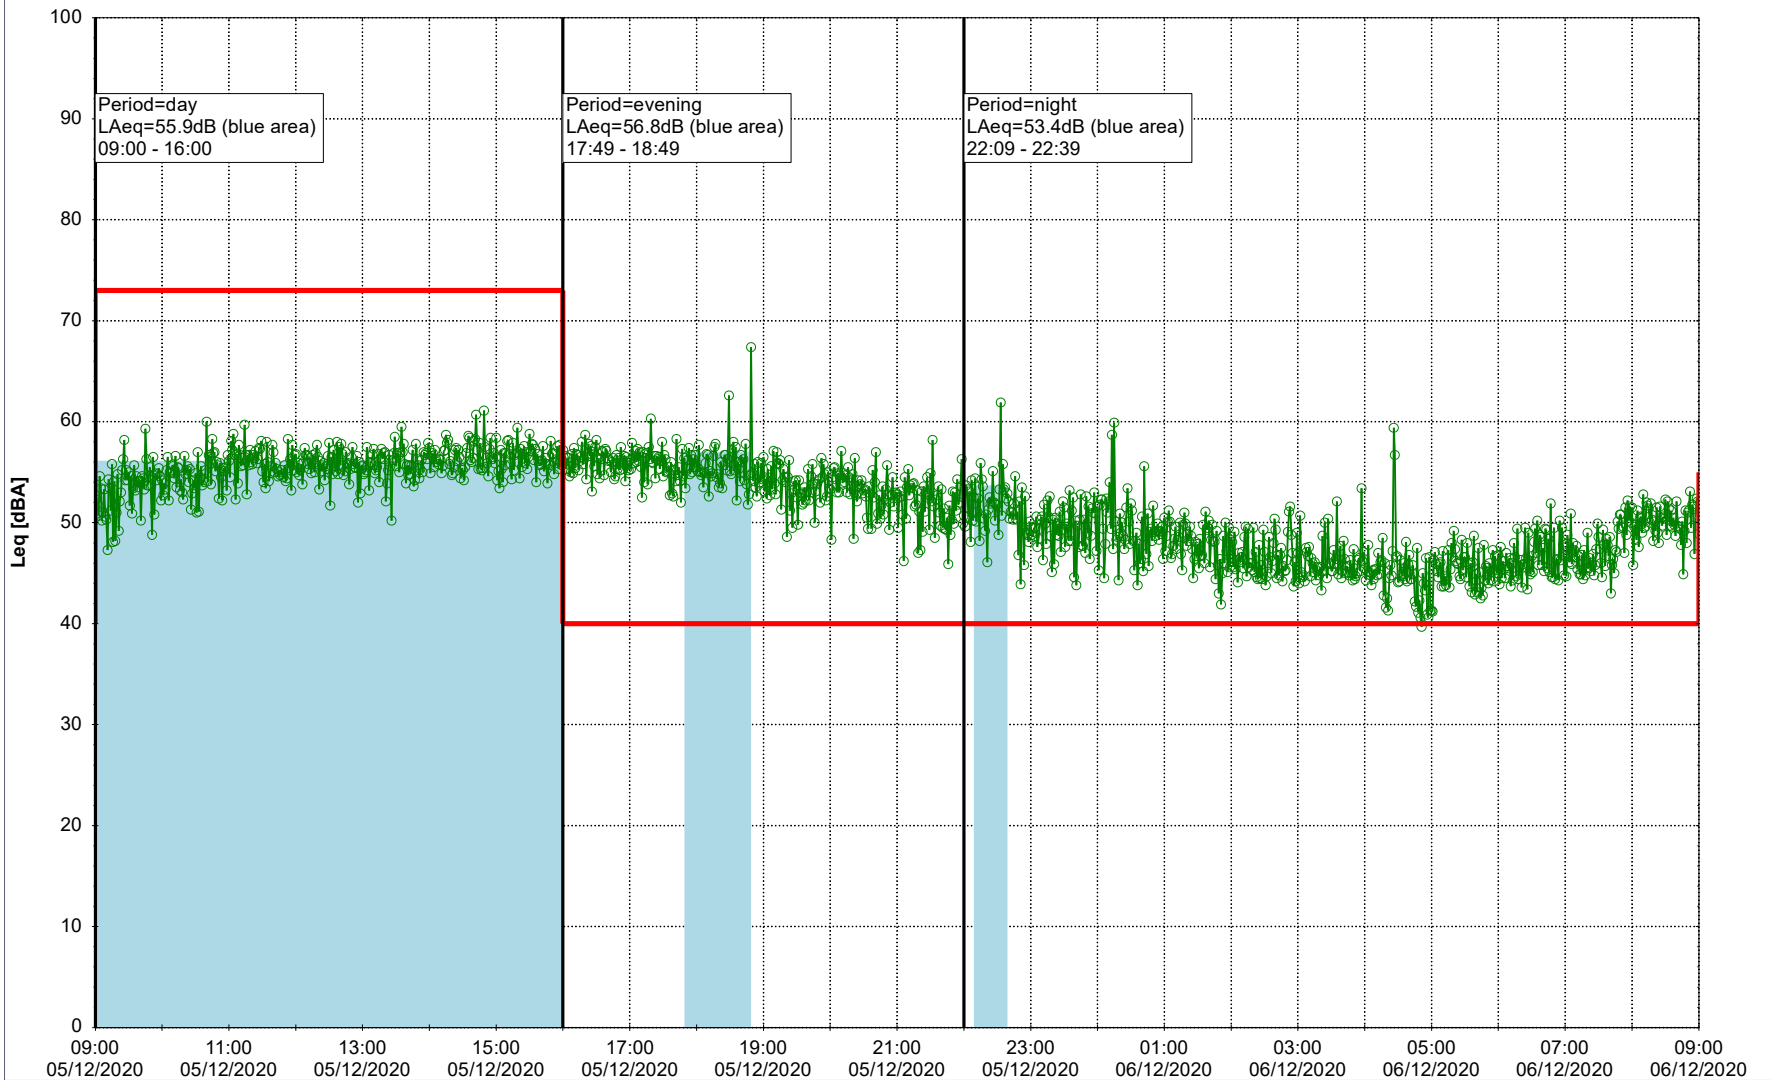

Noise Time Related Diagram

04/12/2020
05/12/2020

○ ○ ○ ○ HOL_NS01

Project: Kronos Sydhavnen
Construction: Havneholmen
Location: N-V

Plan View

Remarks

...

Noise Time Related Diagram

05/12/2020
06/12/2020

○ ○ ○ ○ HOL_NS01

Project: Kronos Sydhavnen
Construction: Havneholmen
Location: N-V

Plan View

Remarks

...

Noise Time Related Diagram

06/12/2020
07/12/2020