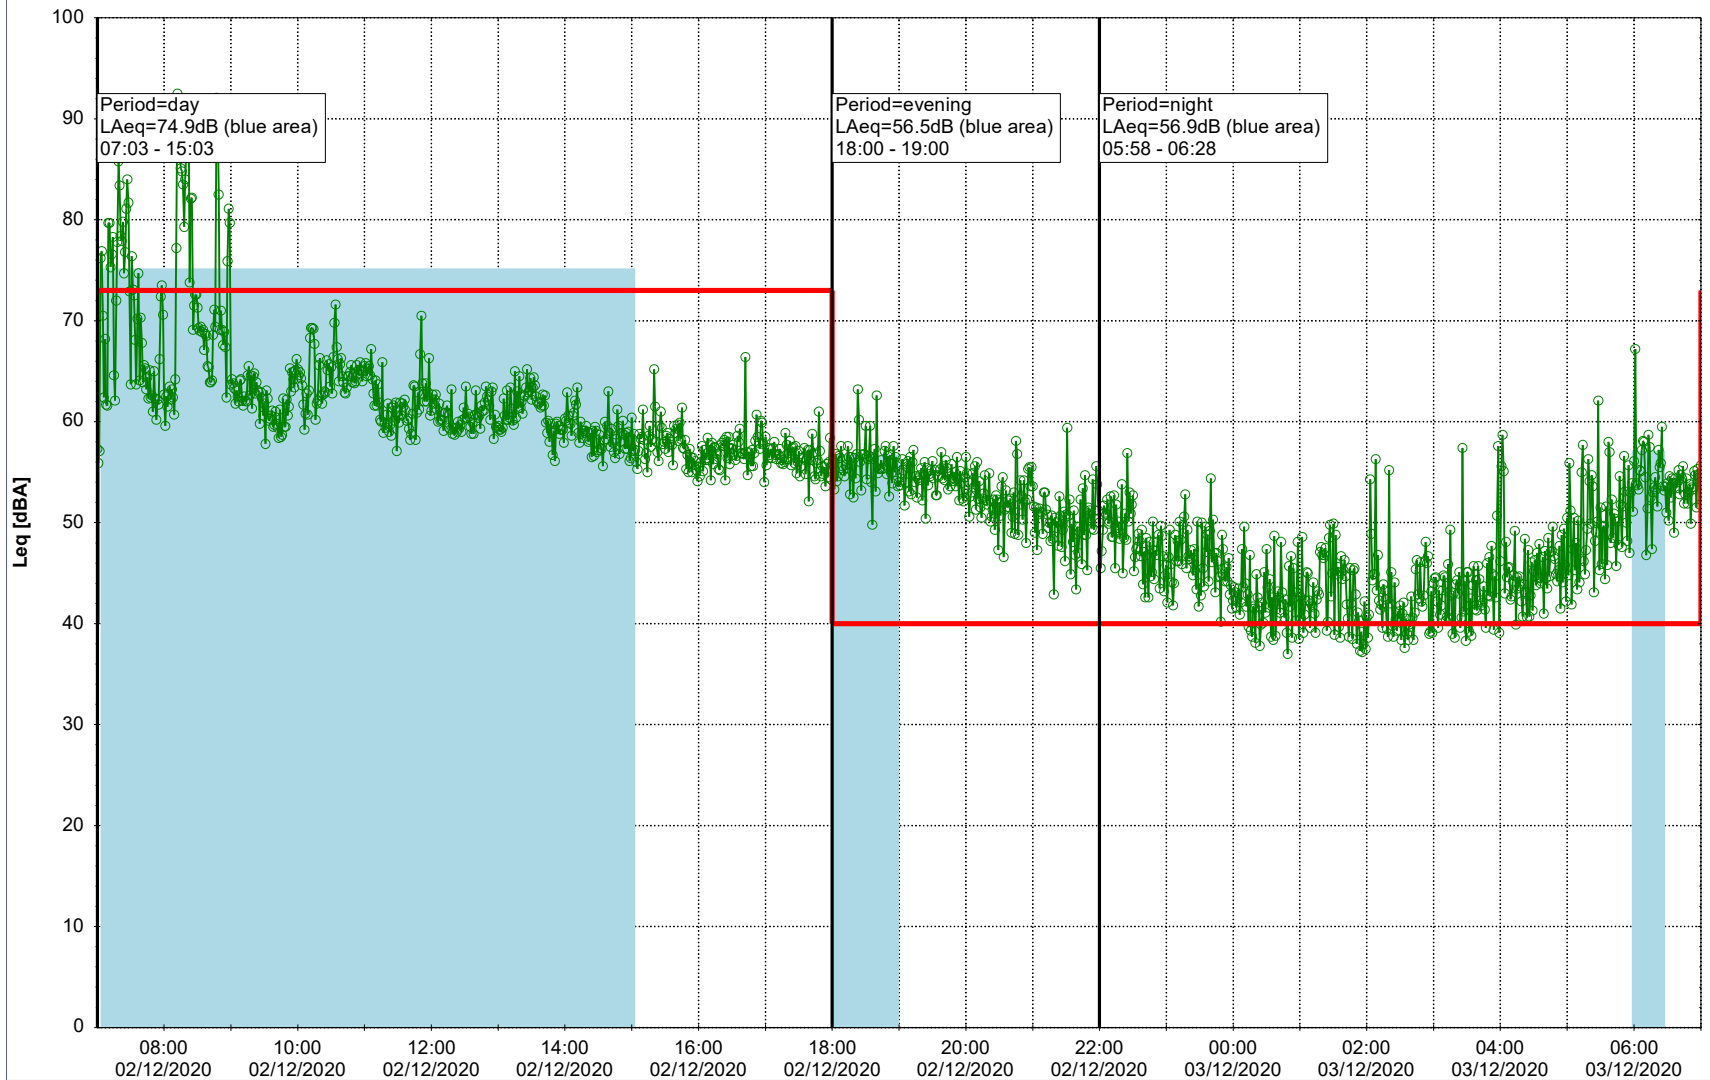

Plan View

Remarks

...

Noise Time Related Diagram

01/12/2020
02/12/2020

○ ○ ○ ○ HOL_NS01

Project: Kronos Sydhavnen
Construction: Havneholmen
Location: N-V

Plan View

Remarks

...

Noise Time Related Diagram

02/12/2020
03/12/2020

○ ○ ○ ○ HOL_NS01

Project: Kronos Sydhavnen
Construction: Havneholmen
Location: N-V

Plan View

Remarks

...

Noise Time Related Diagram

03/12/2020
04/12/2020

○ ○ ○ ○ HOL_NS01

Project: Kronos Sydhavnen
Construction: Havneholmen
Location: N-V

Plan View

Remarks

...

Noise Time Related Diagram

04/12/2020
05/12/2020

○ ○ ○ ○ HOL_NS01

Project: Kronos Sydhavnen
Construction: Havneholmen
Location: N-V

Plan View

Remarks

...

Noise Time Related Diagram