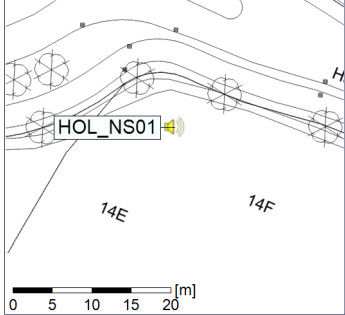

Project: Kronos Sydhavnen
Construction: Havneholmen
Location: N-V

Plan View

Remarks

...

Noise Time Related Diagram

30/11/2020
01/12/2020

○ ○ ○ ○ HOL_NS01

Project: Kronos Sydhavnen
Construction: Havneholmen
Location: N-V

Plan View

Remarks

...

Noise Time Related Diagram

01/12/2020
02/12/2020

○ ○ ○ ○ HOL_NS01

Project: Kronos Sydhavnen
Construction: Havneholmen
Location: N-V

Plan View

Noise Time Related Diagram

04/12/2020
05/12/2020

○ ○ ○ ○ HOL_NS01

Project: Kronos Sydhavnen
Construction: Havneholmen
Location: N-V

Plan View

Remarks

...

Noise Time Related Diagram

05/12/2020
06/12/2020

○ ○ ○ ○ HOL_NS01

Project: Kronos Sydhavnen
Construction: Havneholmen
Location: N-V

Plan View

Remarks

...

Noise Time Related Diagram

06/12/2020
07/12/2020