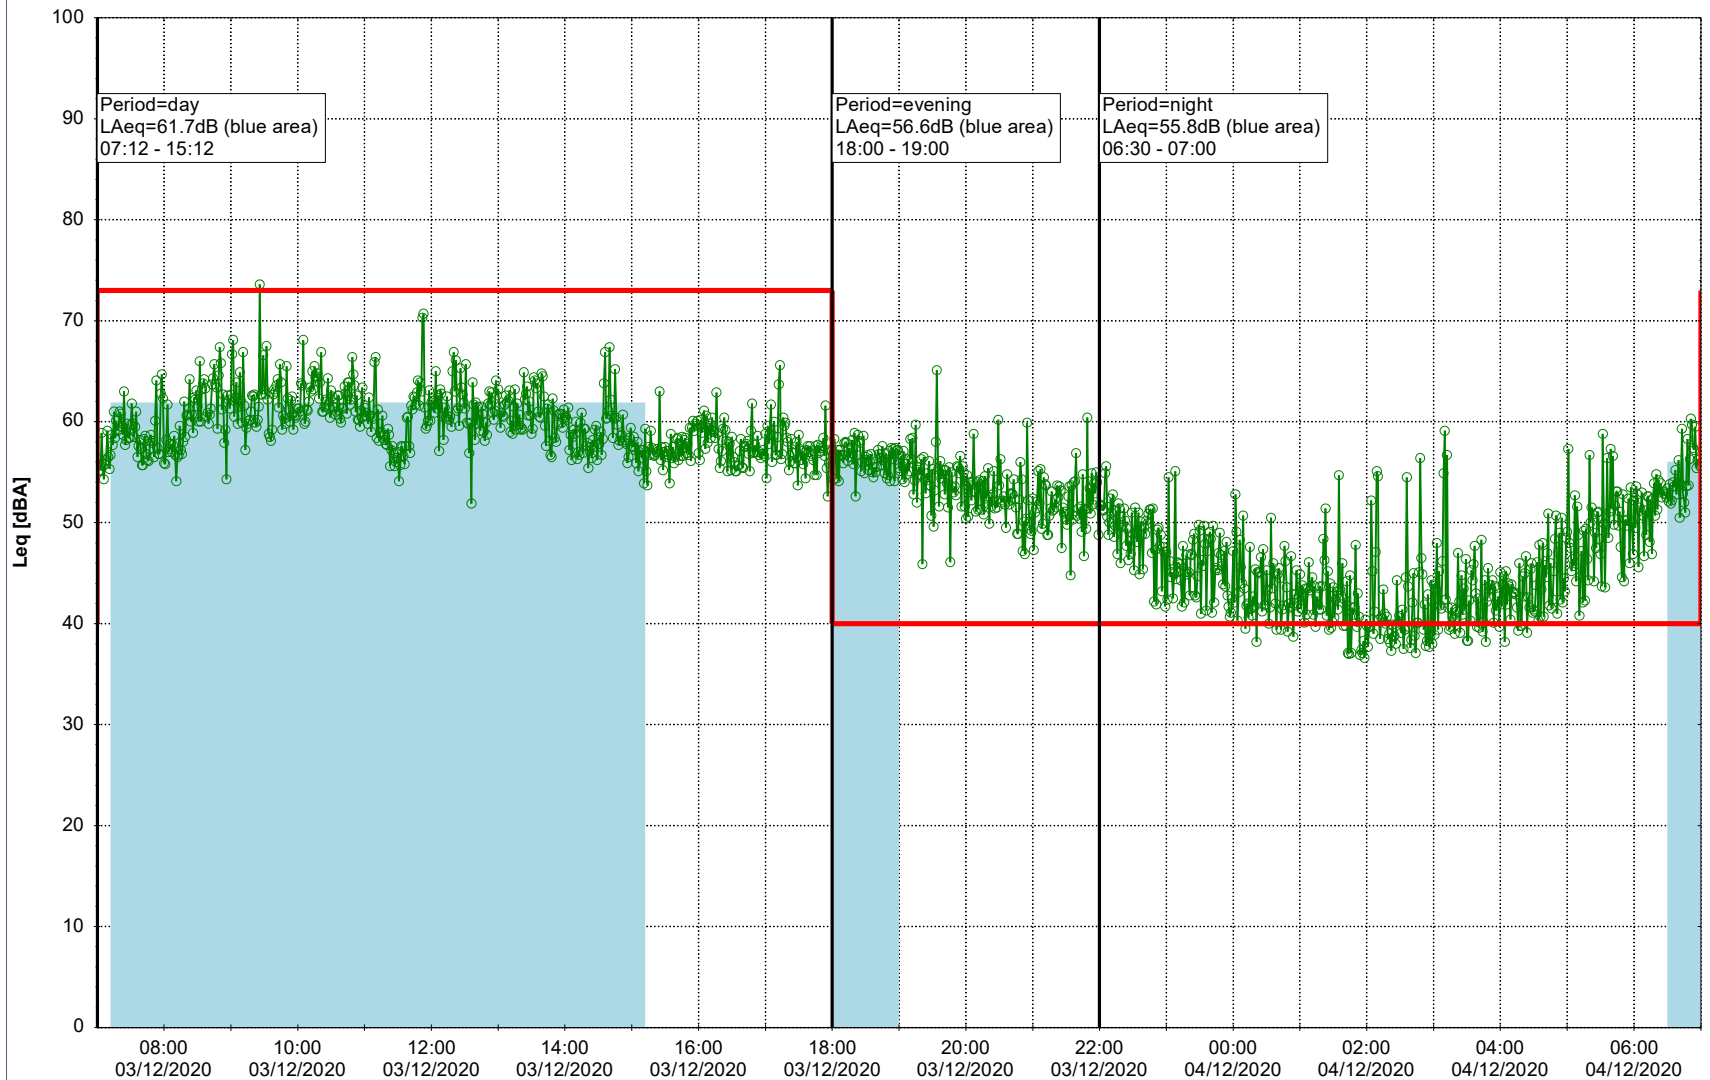

Remarks

...

Noise Time Related Diagram

02/12/2020
03/12/2020

○ ○ ○ ○ HOL_NS01

Project: Kronos Sydhavnen
Construction: Havneholmen
Location: N-V

Plan View

Remarks

...

Noise Time Related Diagram

03/12/2020
04/12/2020

○ ○ ○ ○ HOL_NS01

Project: Kronos Sydhavnen
Construction: Havneholmen
Location: N-V

Plan View

Remarks

...

Noise Time Related Diagram

04/12/2020
05/12/2020

○ ○ ○ ○ HOL_NS01

Project: Kronos Sydhavnen
Construction: Havneholmen
Location: N-V

Plan View

Remarks

...

Noise Time Related Diagram