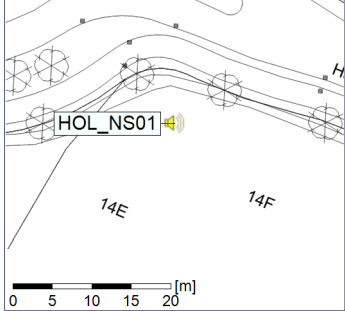

Project: Kronos Sydhavnen
Construction: Havneholmen
Location: N-V

Plan View

Remarks

...

Noise Time Related Diagram

30/11/2020
01/12/2020

○ ○ ○ ○ HOL_NS01

Project: Kronos Sydhavnen
Construction: Havneholmen
Location: N-V

Plan View

Remarks

...

Noise Time Related Diagram

01/12/2020
02/12/2020

○ ○ ○ ○ HOL_NS01

Project: Kronos Sydhavnen
Construction: Havneholmen
Location: N-V

Plan View

Noise Time Related Diagram

04/12/2020
05/12/2020

○ ○ ○ ○ HOL_NS01

Project: Kronos Sydhavnen
Construction: Havneholmen
Location: N-V

Plan View

Remarks

...

Noise Time Related Diagram