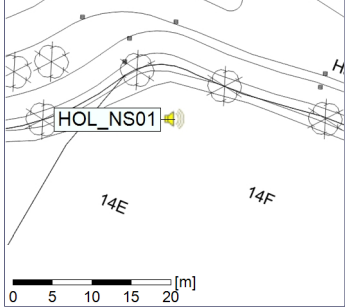

05/12/2020
06/12/2020

○ ○ ○ ○ HOL_NS01

Project: Kronos Sydhavnen
Construction: Havneholmen
Location: N-V

Plan View

Remarks

...

Noise Time Related Diagram

06/12/2020
07/12/2020