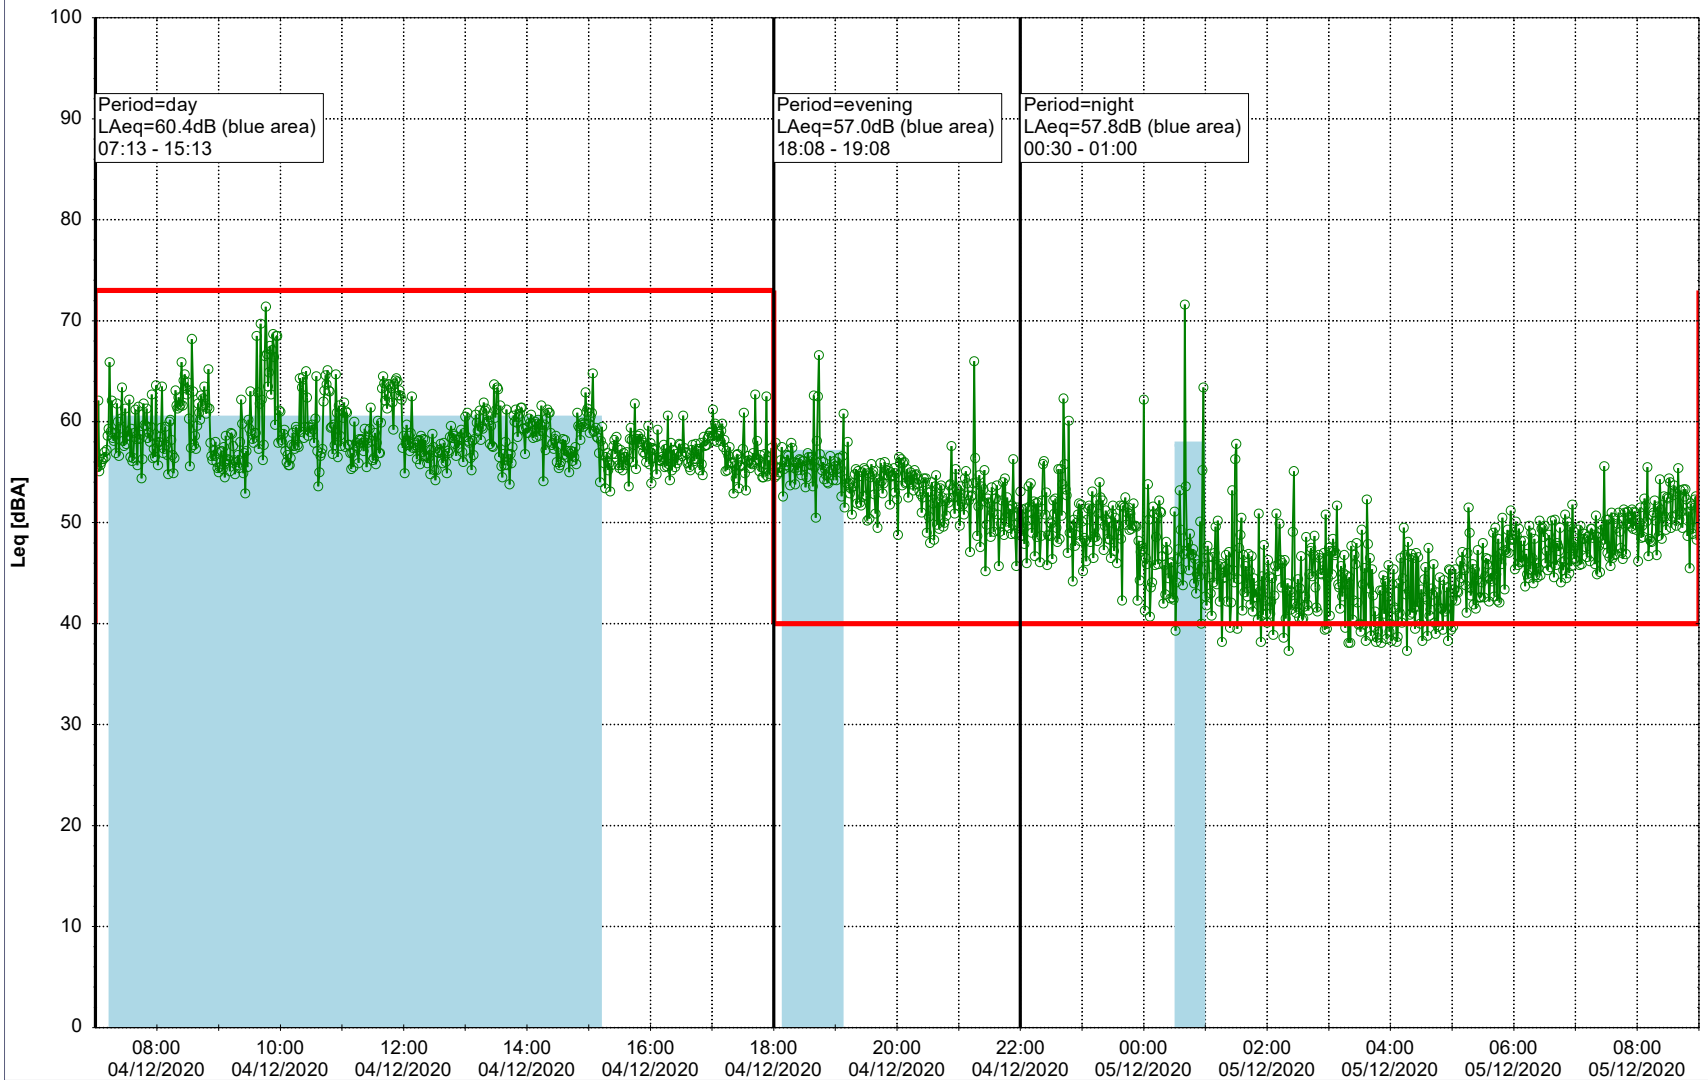

...

Noise Time Related Diagram

03/12/2020
04/12/2020

○ ○ ○ ○ HOL_NS01

Project: Kronos Sydhavnen
Construction: Havneholmen
Location: N-V

Plan View

Remarks

...

Noise Time Related Diagram

04/12/2020
05/12/2020

○ ○ ○ ○ HOL_NS01

Project: Kronos Sydhavnen
Construction: Havneholmen
Location: N-V

Plan View

Remarks

...

Noise Time Related Diagram

05/12/2020
06/12/2020

○ ○ ○ ○ HOL_NS01

Project: Kronos Sydhavnen
Construction: Havneholmen
Location: N-V

Plan View

Remarks

...

Noise Time Related Diagram

06/12/2020
07/12/2020