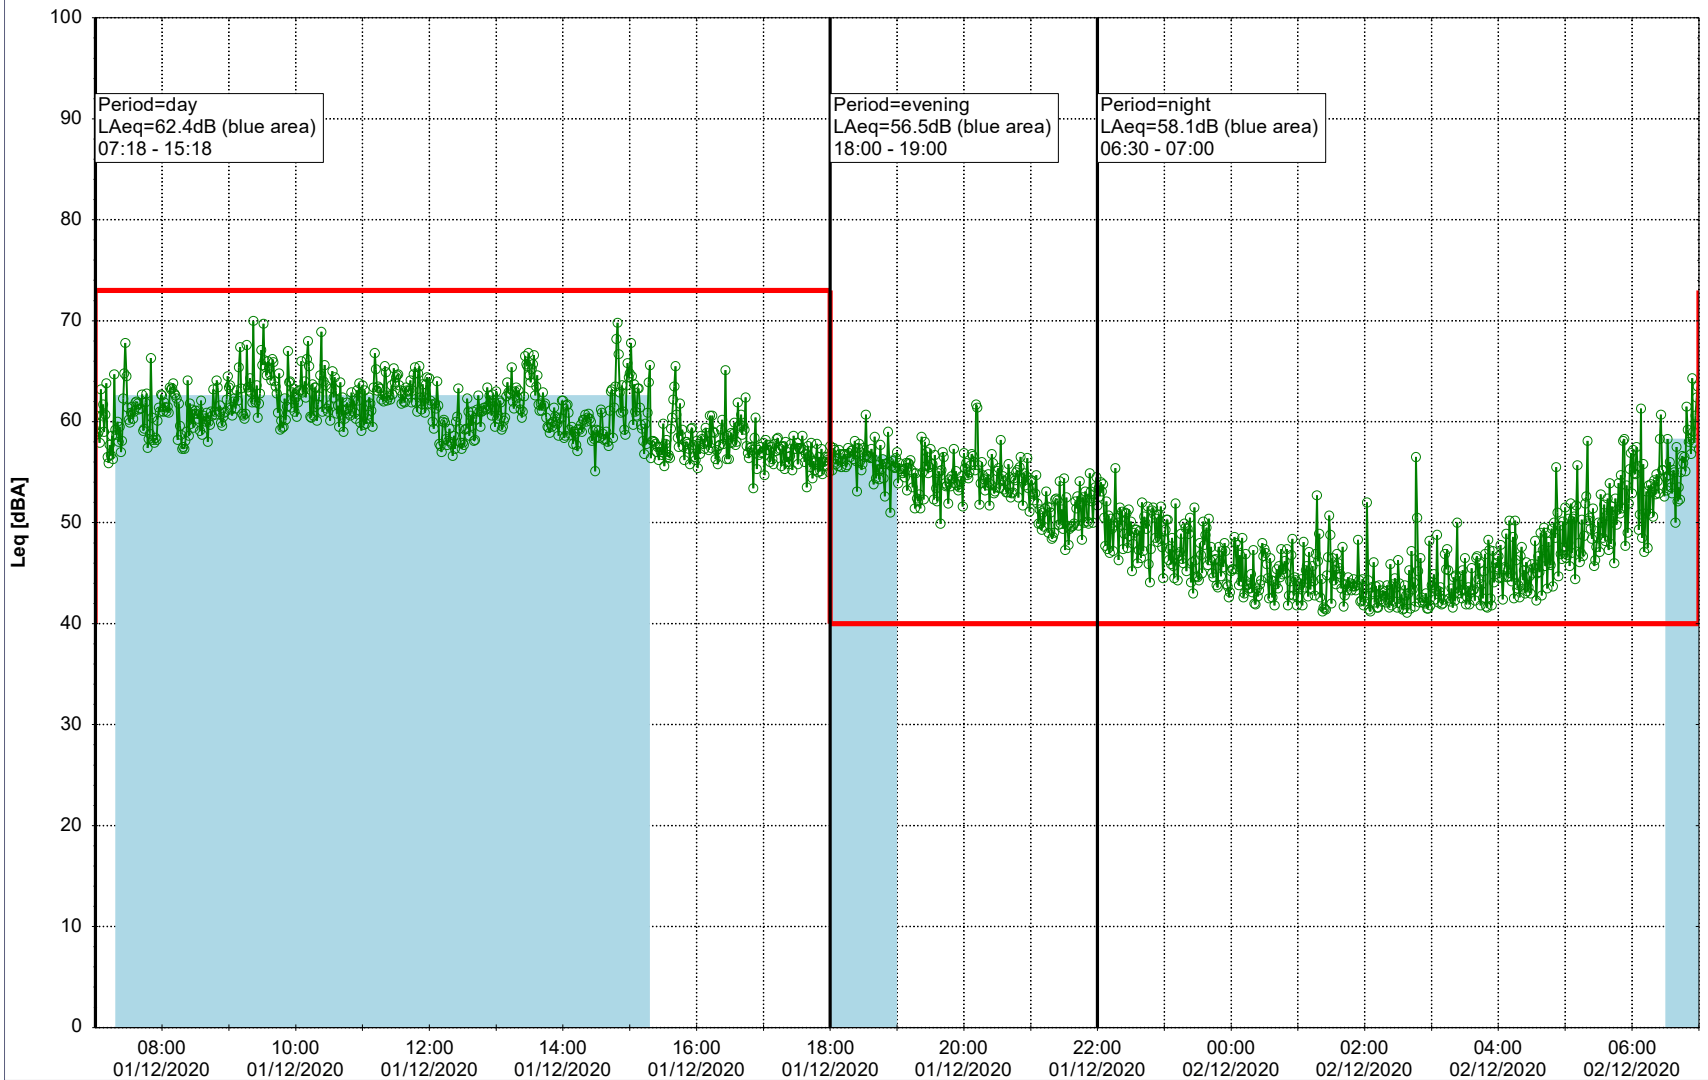

Plan View

Remarks

...

Noise Time Related Diagram

01/12/2020
02/12/2020

○ ○ ○ ○ HOL_NS01

Project: Kronos Sydhavnen
Construction: Havneholmen
Location: N-V

Plan View

Remarks

...

Noise Time Related Diagram

02/12/2020
03/12/2020

○ ○ ○ ○ HOL_NS01

Project: Kronos Sydhavnen
Construction: Havneholmen
Location: N-V

Plan View

Remarks

...

Noise Time Related Diagram

03/12/2020
04/12/2020

○ ○ ○ ○ HOL_NS01

Project: Kronos Sydhavnen
Construction: Havneholmen
Location: N-V

Plan View

Remarks

...

Noise Time Related Diagram

04/12/2020
05/12/2020

○ ○ ○ ○ HOL_NS01

Project: Kronos Sydhavnen
Construction: Havneholmen
Location: N-V

Plan View

Remarks

...

Noise Time Related Diagram