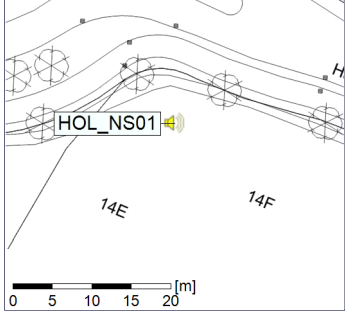

Remarks

...

Noise Time Related Diagram

02/12/2020
03/12/2020

○ ○ ○ ○ HOL_NS01

Project: Kronos Sydhavnen
Construction: Havneholmen
Location: N-V

Plan View

Remarks

...

Noise Time Related Diagram

03/12/2020
04/12/2020

○ ○ ○ ○ HOL_NS01

Project: Kronos Sydhavnen
Construction: Havneholmen
Location: N-V

Plan View

Remarks

...