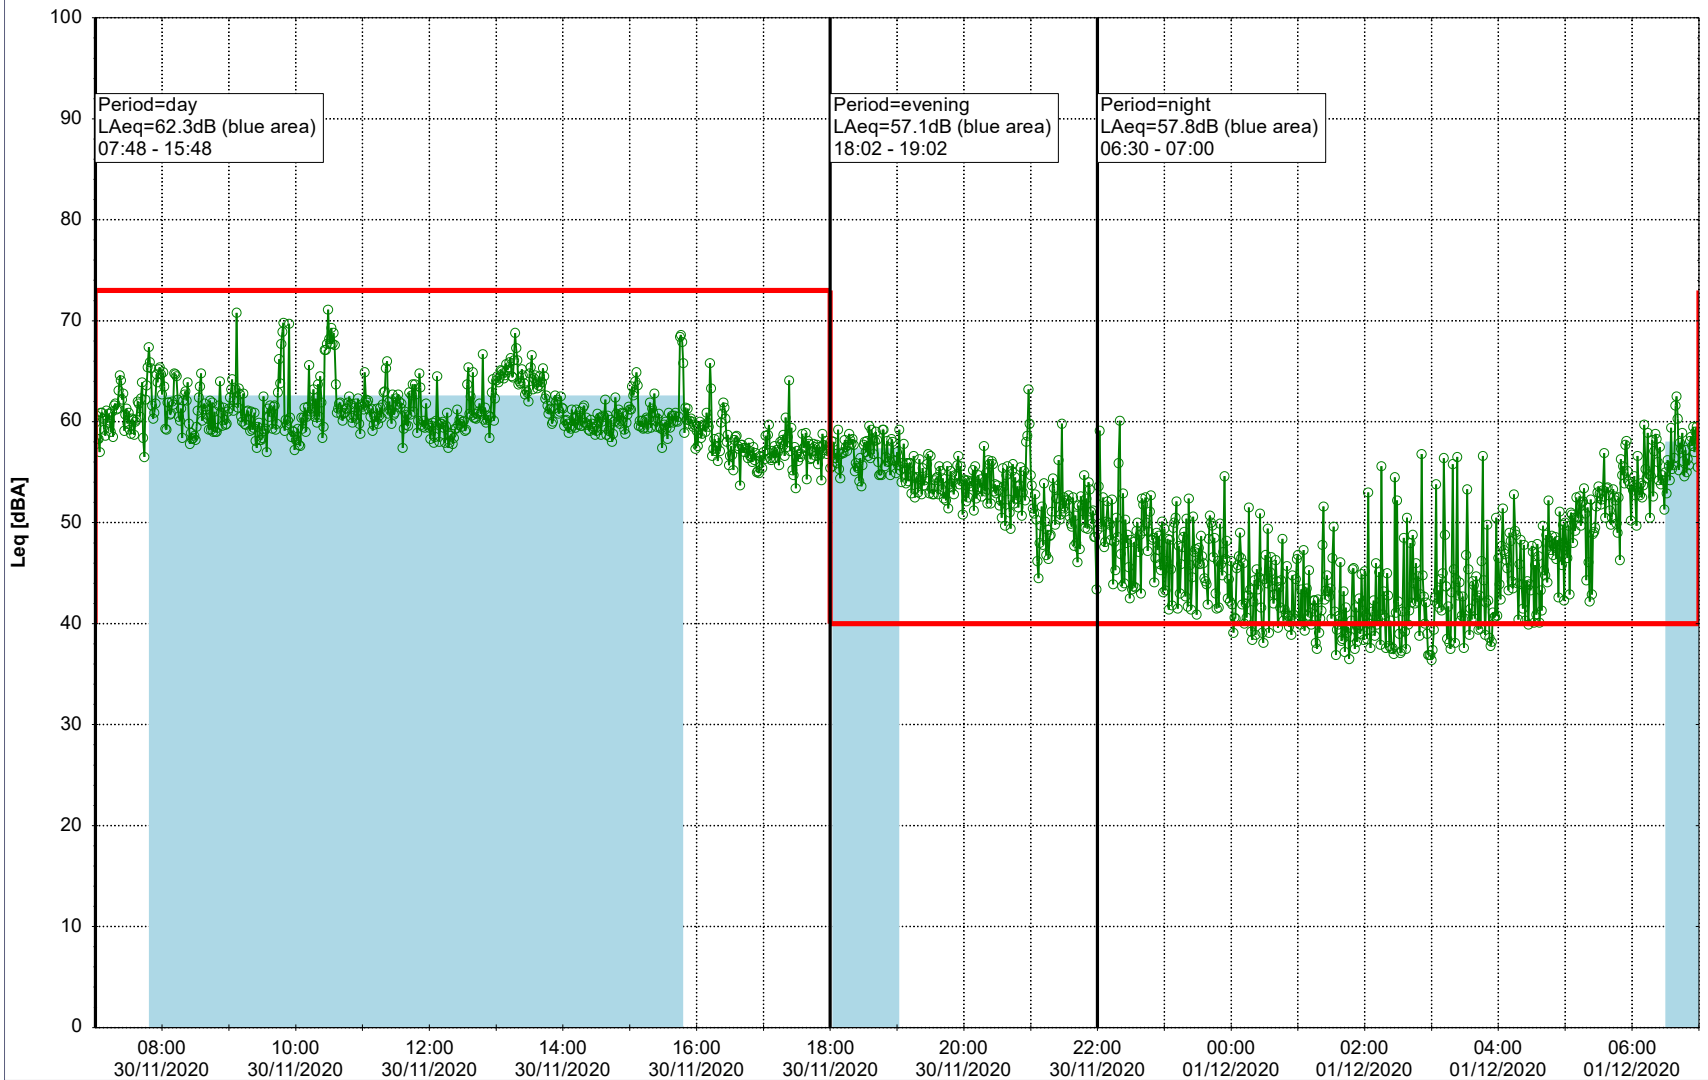

Project: Kronos Sydhavnen
Construction: Havneholmen
Location: N-V

Plan View

Remarks

...

Noise Time Related Diagram

30/11/2020
01/12/2020

○ ○ ○ ○ HOL_NS01

Project: Kronos Sydhavnen
Construction: Havneholmen
Location: N-V

Plan View

Remarks

...

Noise Time Related Diagram

01/12/2020
02/12/2020

○ ○ ○ ○ HOL_NS01

Project: Kronos Sydhavnen
Construction: Havneholmen
Location: N-V

Plan View

Remarks

...

Noise Time Related Diagram

02/12/2020
03/12/2020

○ ○ ○ ○ HOL_NS01

Project: Kronos Sydhavnen
Construction: Havneholmen
Location: N-V

Plan View

Remarks

Noise Time Related Diagram

04/12/2020
05/12/2020

○ ○ ○ ○ HOL_NS01

Project: Kronos Sydhavnen
Construction: Havneholmen
Location: N-V

Plan View

Remarks

...

Noise Time Related Diagram