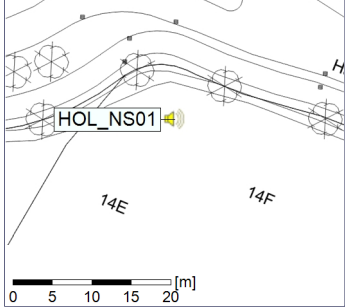

Noise Time Related Diagram

04/12/2020
05/12/2020

○ ○ ○ ○ HOL_NS01

Project: Kronos Sydhavnen
Construction: Havneholmen
Location: N-V

Plan View

Remarks

...

Noise Time Related Diagram