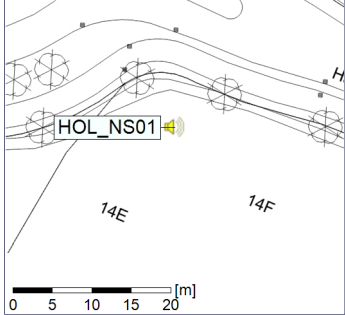

...

Noise Time Related Diagram

03/12/2020
04/12/2020

○ ○ ○ ○ HOL_NS01

Project: Kronos Sydhavnen
Construction: Havneholmen
Location: N-V

Plan View

Remarks

...

Noise Time Related Diagram

04/12/2020
05/12/2020

○ ○ ○ ○ HOL_NS01

Project: Kronos Sydhavnen
Construction: Havneholmen
Location: N-V

Plan View

Remarks

...

Noise Time Related Diagram