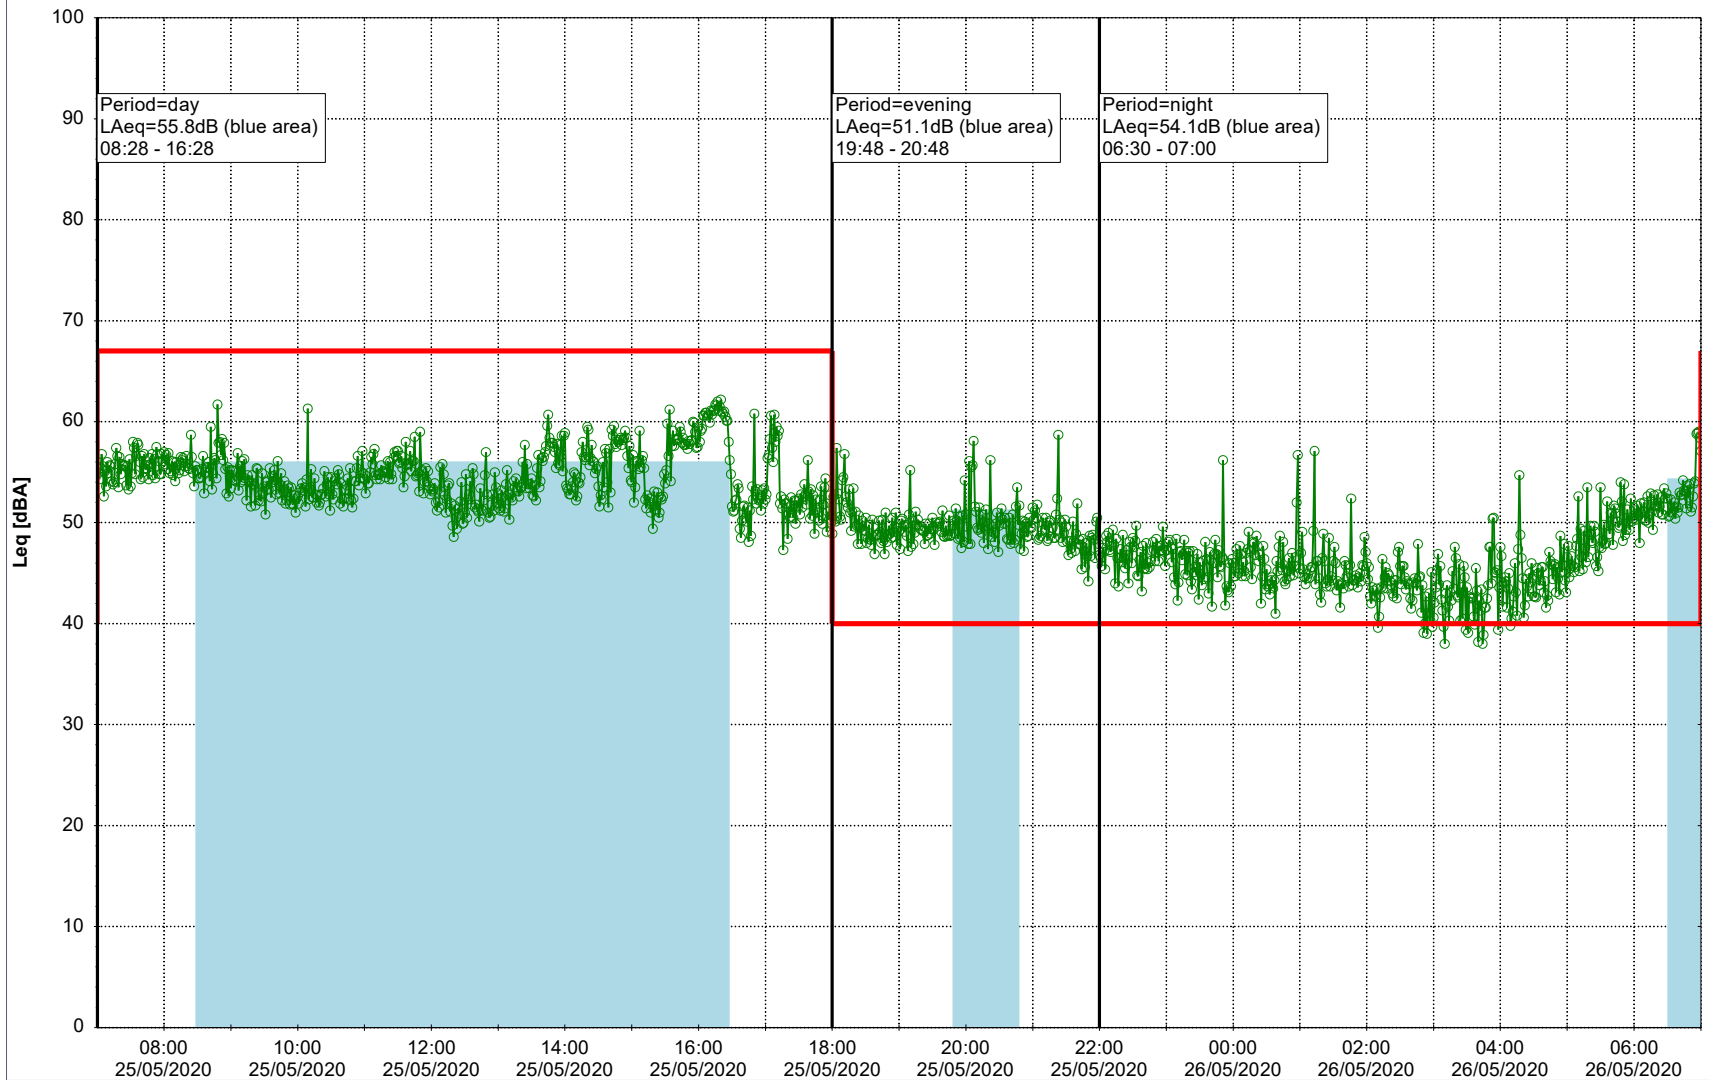

Project: Kronos Sydhavnen  
Construction: Sluseholmen  
Location: N-V

Plan View

Remarks

...

### Noise Time Related Diagram

25/05/2020  
26/05/2020

SLU\_NS01

**Project:** Kronos Sydhavnen  
**Construction:** Sluseholmen  
**Location:** N-V

Plan View

Remarks

...

### Noise Time Related Diagram

26/05/2020  
27/05/2020

○○○ SLU\_NS01

**Project:** Kronos Sydhavnen  
**Construction:** Sluseholmen  
**Location:** N-V

Plan View

0 5 10 15 20 [m]

Remarks

...

### Noise Time Related Diagram

30/05/2020  
31/05/2020

○○○ SLU\_NS01

**Project:** Kronos Sydhavnen  
**Construction:** Sluseholmen  
**Location:** N-V

Plan View

Remarks

...