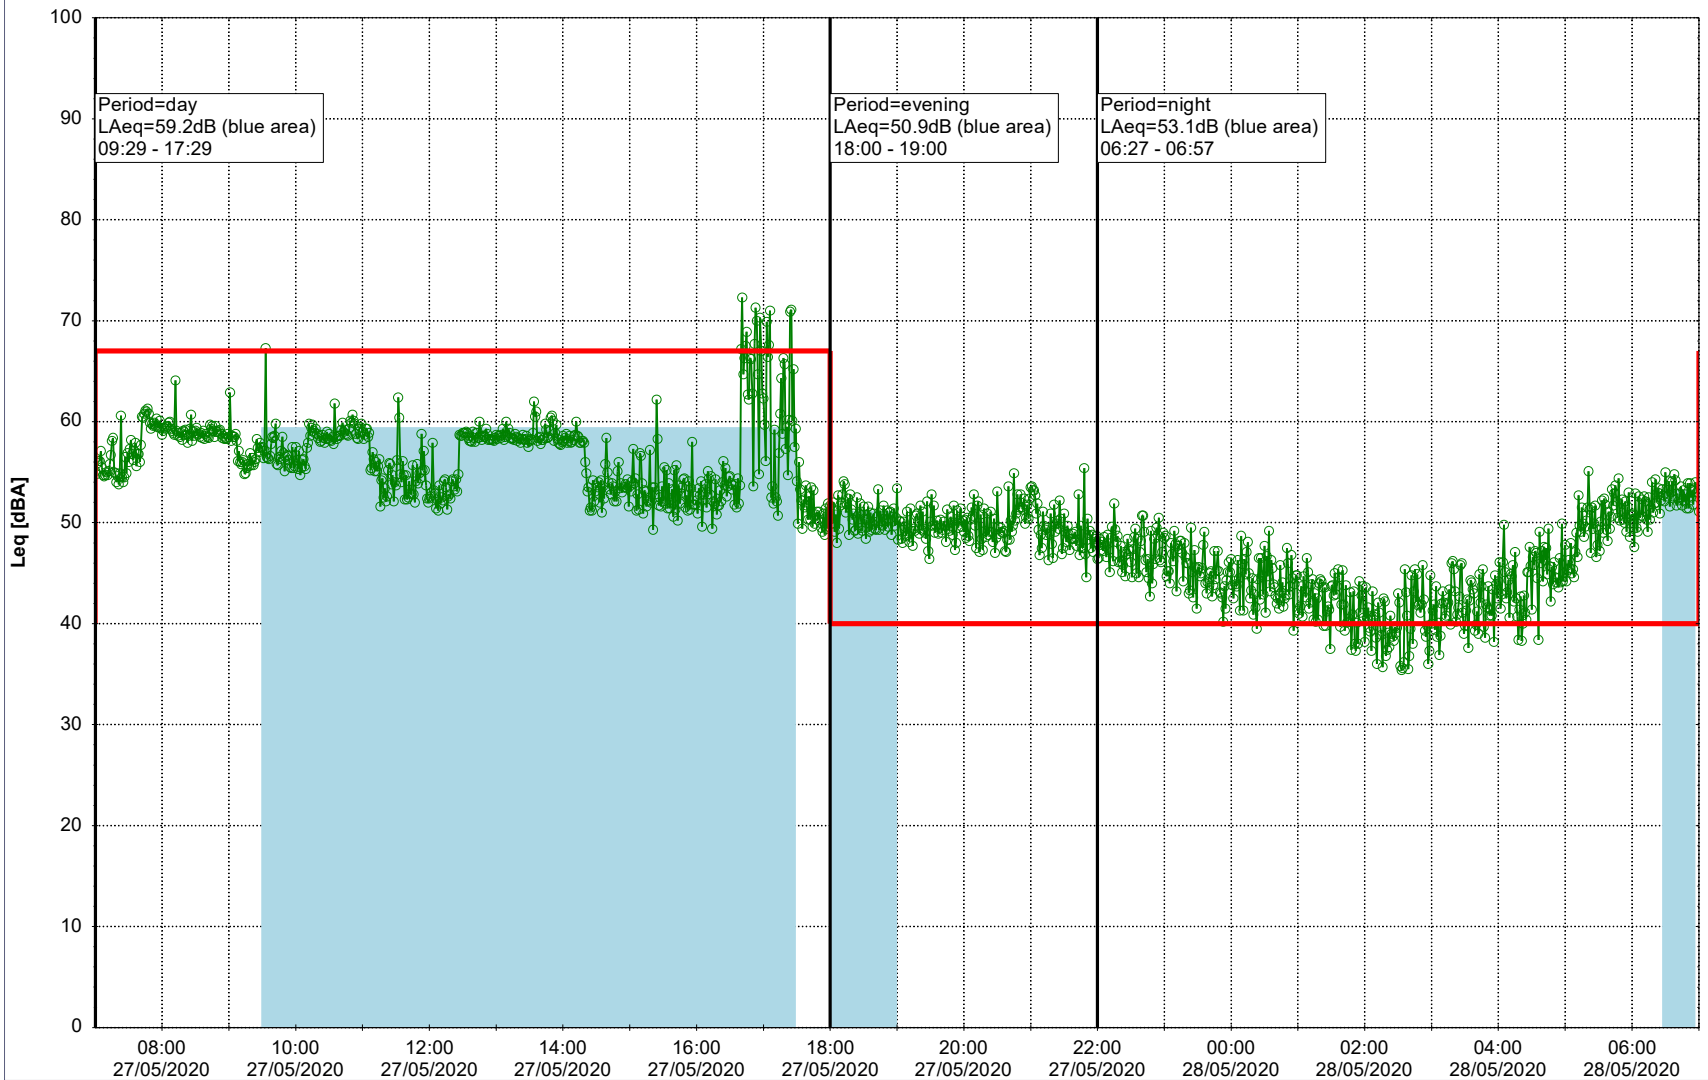

### Noise Time Related Diagram

26/05/2020  
27/05/2020

○○○ SLU\_NS01

**Project:** Kronos Sydhavnen  
**Construction:** Sluseholmen  
**Location:** N-V

Plan View

0 5 10 15 20 [m]

Remarks

...

### Noise Time Related Diagram

27/05/2020  
28/05/2020

○○○○ SLU\_NS01

**Project:** Kronos Sydhavnen  
**Construction:** Sluseholmen  
**Location:** N-V

Plan View

Remarks

...

### Noise Time Related Diagram

28/05/2020  
29/05/2020

○○○ SLU\_NS01

**Project:** Kronos Sydhavnen  
**Construction:** Sluseholmen  
**Location:** N-V

Plan View

Remarks

...

### Noise Time Related Diagram

29/05/2020  
30/05/2020

○○○○ SLU\_NS01

**Project:** Kronos Sydhavnen  
**Construction:** Sluseholmen  
**Location:** N-V

Plan View

Remarks

...