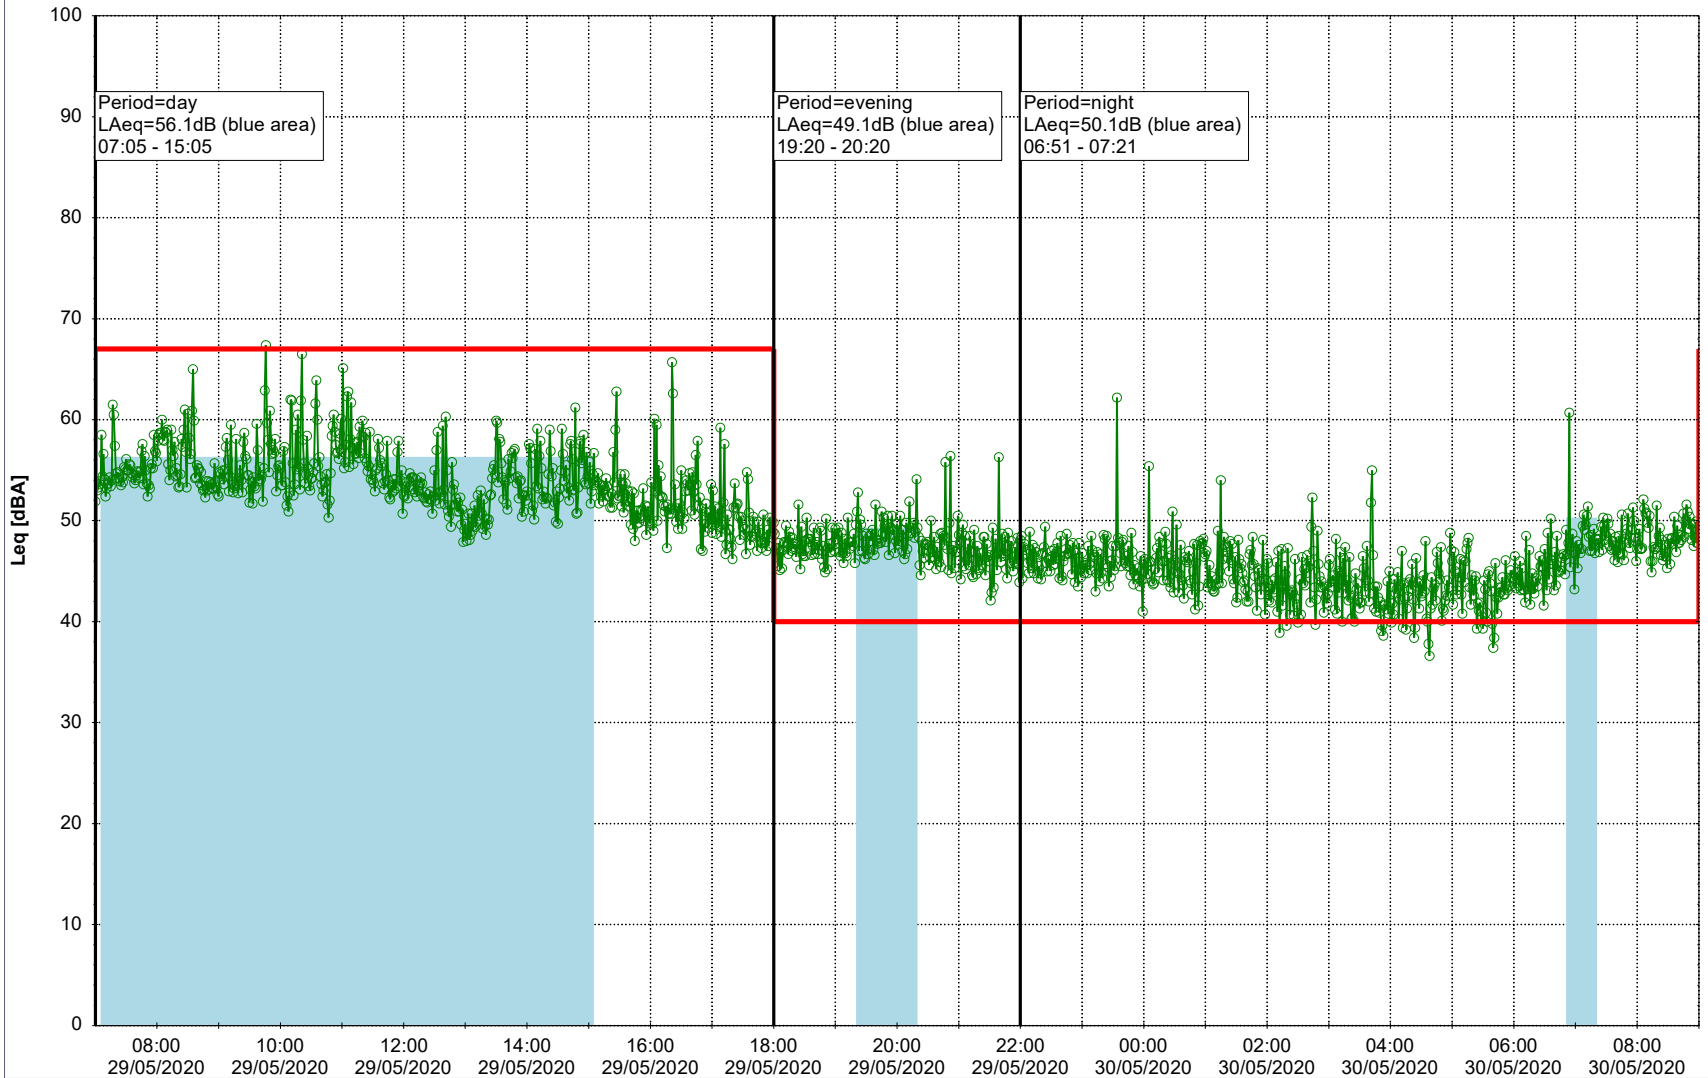

### Noise Time Related Diagram

28/05/2020  
29/05/2020

○○○ SLU\_NS01

**Project:** Kronos Sydhavnen  
**Construction:** Sluseholmen  
**Location:** N-V

Plan View

Remarks

...

### Noise Time Related Diagram

29/05/2020  
30/05/2020

○○○○ SLU\_NS01

**Project:** Kronos Sydhavnen  
**Construction:** Sluseholmen  
**Location:** N-V

Plan View

Remarks

...