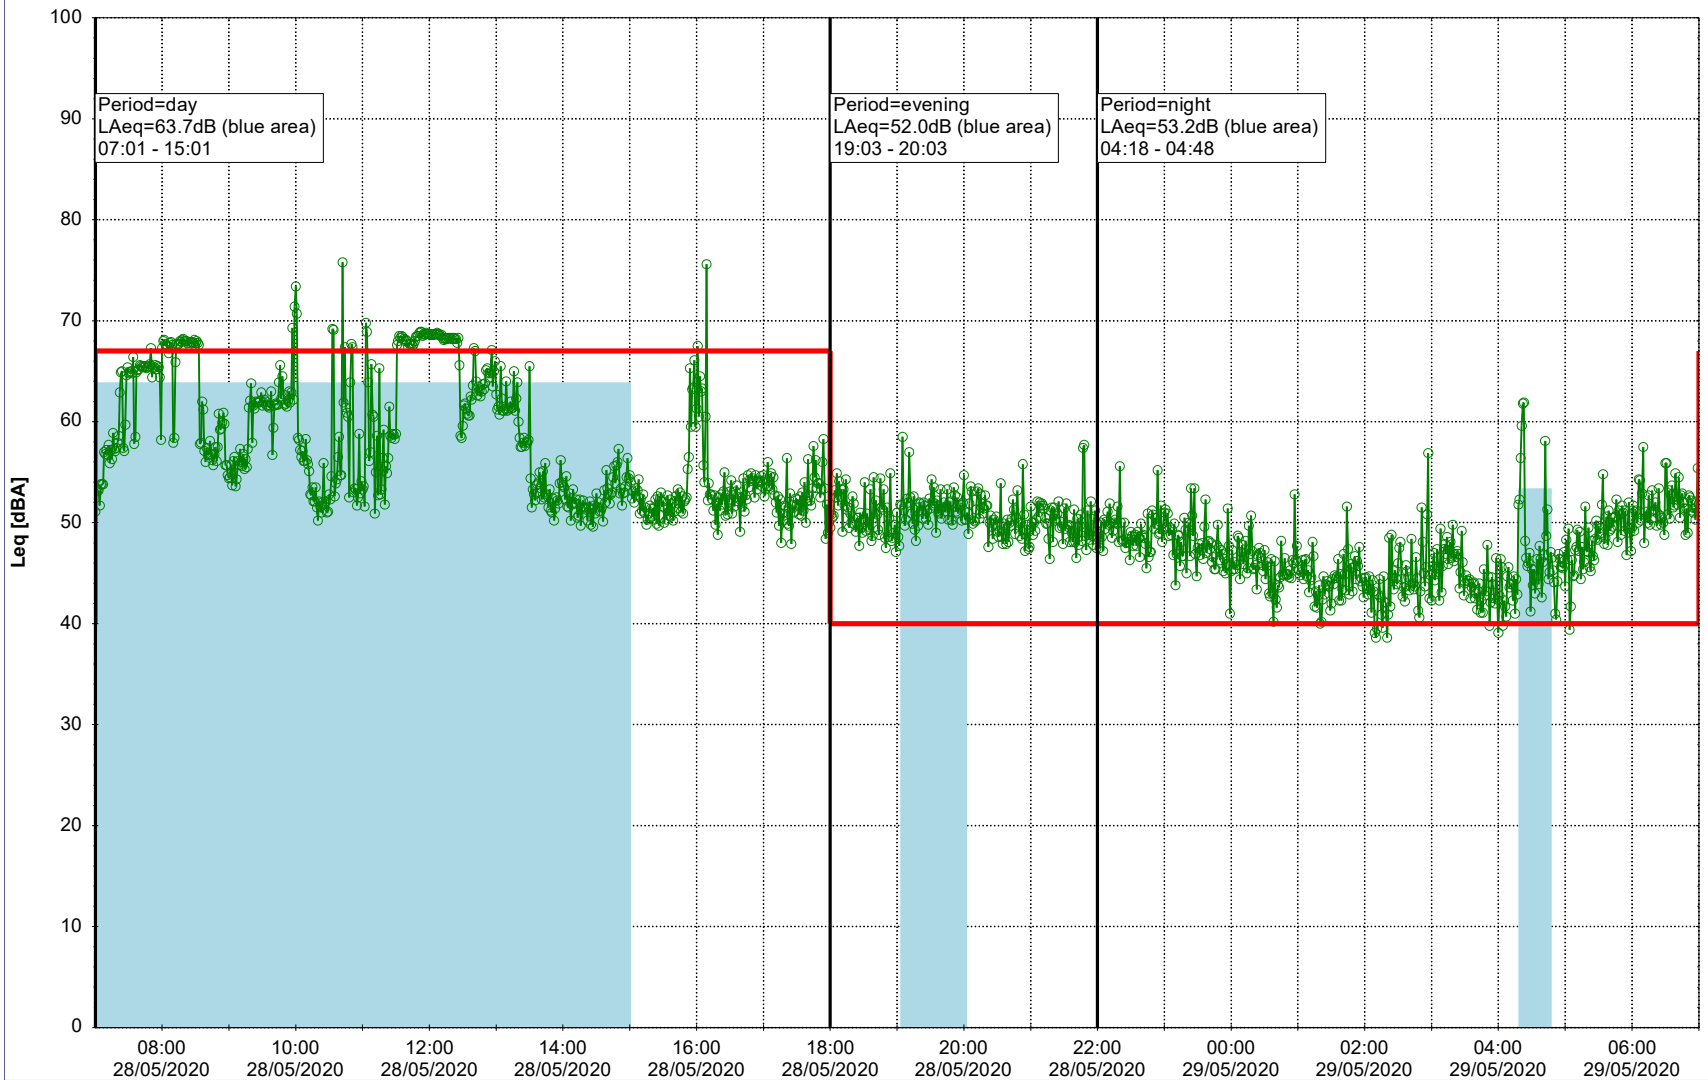

### Noise Time Related Diagram

27/05/2020  
28/05/2020

○○○○ SLU\_NS01

**Project:** Kronos Sydhavnen  
**Construction:** Sluseholmen  
**Location:** N-V

Plan View

Remarks

...

### Noise Time Related Diagram

28/05/2020  
29/05/2020

○○○ SLU\_NS01

**Project:** Kronos Sydhavnen  
**Construction:** Sluseholmen  
**Location:** N-V

Plan View

Remarks

...