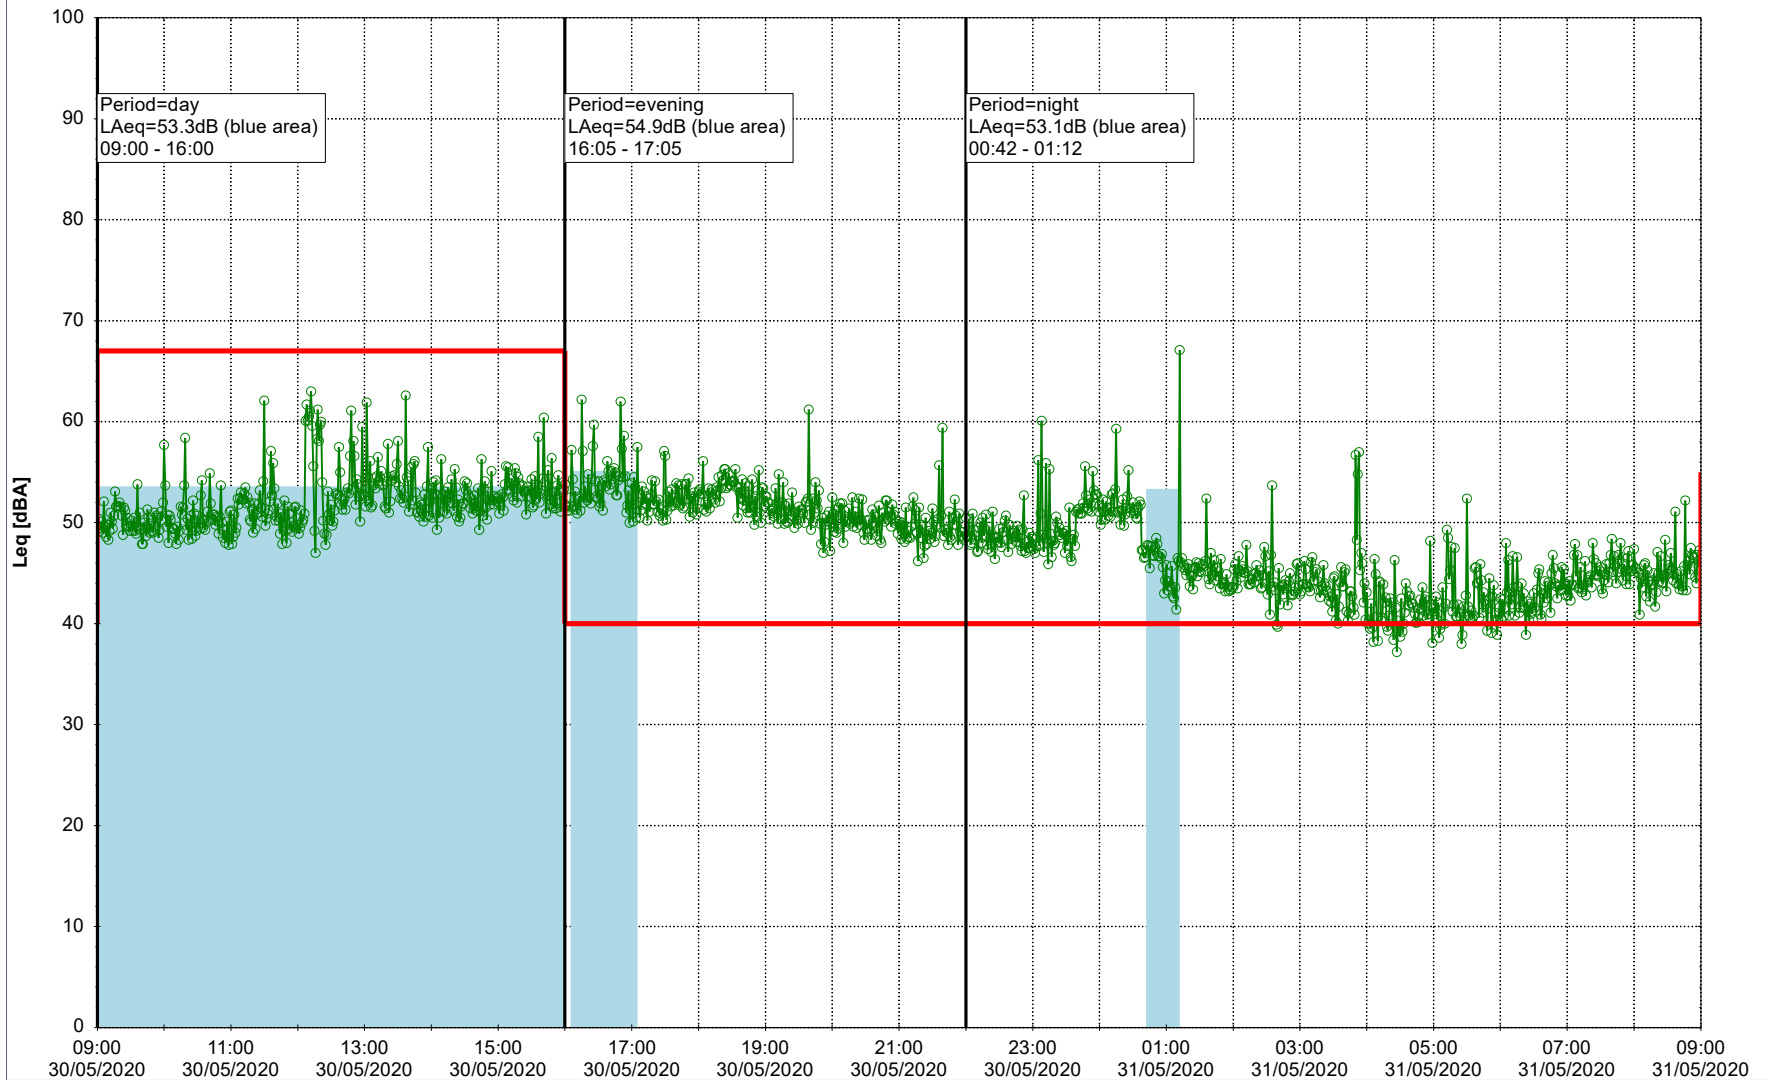

### Noise Time Related Diagram

29/05/2020  
30/05/2020

○○○○ SLU\_NS01

**Project:** Kronos Sydhavnen  
**Construction:** Sluseholmen  
**Location:** N-V

Plan View

Remarks

...

### Noise Time Related Diagram

30/05/2020  
31/05/2020

○○○ SLU\_NS01

**Project:** Kronos Sydhavnen  
**Construction:** Sluseholmen  
**Location:** N-V

Plan View

Remarks

...